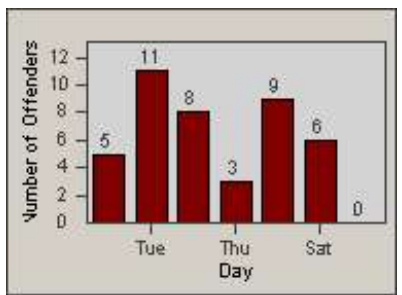

Redflex Redlight Offender Statistics

CONTRACT: Gardena
 DATE FROM: 1/Jul/2005

LOCATION: GAR-RENO-03 Redondo Beach Blvd
 DATE TO: 31/Jul/2005

LANE 1

LANE 2

LANE 3

Redflex Redlight Offender Statistics

CONTRACT: Gardena
 DATE FROM: 1/Jul/2005

LOCATION: GAR-RENO-03 Redondo Beach Blvd
 DATE TO: 31/Jul/2005

LANE 4

LANE TOTAL

Redflex Redlight Offender Statistics

CONTRACT: Gardena
 DATE FROM: 1/Jul/2005

LOCATION: GAR-RENO-03 Redondo Beach Blvd
 DATE TO: 31/Jul/2005