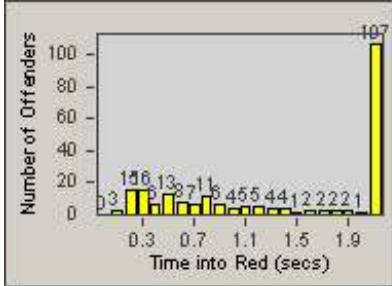

Redflex Redlight Offender Statistics

CONTRACT: Gardena
 DATE FROM: 1/Jul/2005

LOCATION: GAR-RENO-03 Redondo Beach Blvd
 DATE TO: 31/Jul/2005

LANE 1

LANE 2

LANE 3

Redflex Redlight Offender Statistics

CONTRACT: Gardena
 DATE FROM: 1/Jul/2005

LOCATION: GAR-RENO-03 Redondo Beach Blvd
 DATE TO: 31/Jul/2005

LANE 4

LANE TOTAL

Redflex Redlight Offender Statistics

CONTRACT: Gardena
 DATE FROM: 1/Jul/2005

LOCATION: GAR-RENO-03 Redondo Beach Blvd
 DATE TO: 31/Jul/2005