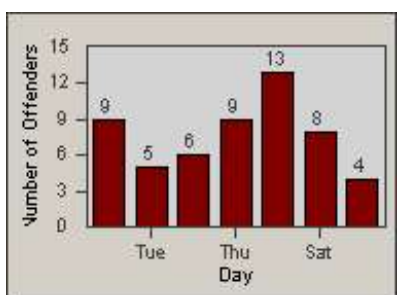

Redflex Redlight Offender Statistics

CONTRACT: Gardena
 DATE FROM: 1/Jul/2005

LOCATION: GAR-RENO-03 Redondo Beach Blvd
 DATE TO: 31/Jul/2005

LANE 1

LANE 2

LANE 3

Redflex Redlight Offender Statistics

CONTRACT: Gardena
 DATE FROM: 1/Jul/2005

LOCATION: GAR-RENO-03 Redondo Beach Blvd
 DATE TO: 31/Jul/2005

LANE 4

LANE TOTAL

Redflex Redlight Offender Statistics

CONTRACT: Gardena
 DATE FROM: 1/Jul/2005

LOCATION: GAR-RENO-03 Redondo Beach Blvd
 DATE TO: 31/Jul/2005