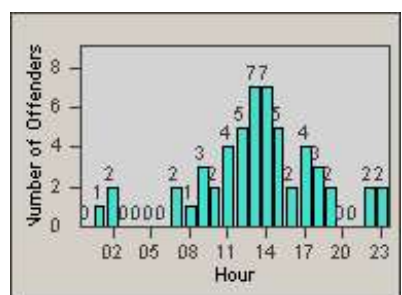

Redflex Redlight Offender Statistics

CONTRACT: Gardena
 DATE FROM: 1/Jul/2005

LOCATION: GAR-RENO-03 Redondo Beach Blvd
 DATE TO: 31/Jul/2005

LANE 1

LANE 2

LANE 3

Redflex Redlight Offender Statistics

CONTRACT: Gardena
 DATE FROM: 1/Jul/2005

LOCATION: GAR-RENO-03 Redondo Beach Blvd
 DATE TO: 31/Jul/2005

LANE 4

LANE TOTAL

Redflex Redlight Offender Statistics

CONTRACT: Gardena
 DATE FROM: 1/Jul/2005

LOCATION: GAR-RENO-03 Redondo Beach Blvd
 DATE TO: 31/Jul/2005