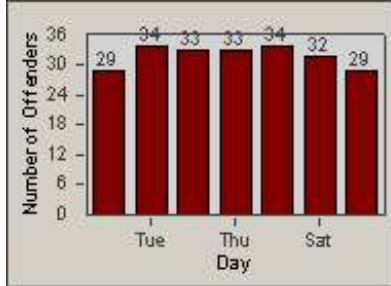

Redflex Redlight Offender Statistics

CONTRACT: Gardena
DATE FROM: 1/Jul/2005

LOCATION: GAR-RENO-03 Redondo Beach Blvd
DATE TO: 31/Jul/2005