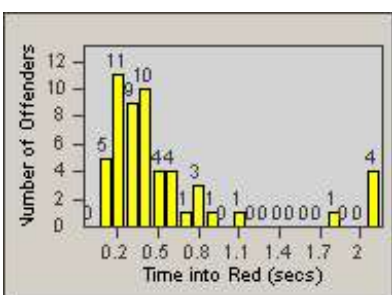

Redflex Redlight Offender Statistics

CONTRACT: Gardena
 DATE FROM: 1/Jul/2005

LOCATION: GAR-RENO-03 Redondo Beach Blvd
 DATE TO: 31/Jul/2005

LANE 1

LANE 2

LANE 3

Redflex Redlight Offender Statistics

CONTRACT: Gardena
 DATE FROM: 1/Jul/2005

LOCATION: GAR-RENO-03 Redondo Beach Blvd
 DATE TO: 31/Jul/2005

LANE 4

LANE TOTAL

Redflex Redlight Offender Statistics

CONTRACT: Gardena
 DATE FROM: 1/Jul/2005

LOCATION: GAR-RENO-03 Redondo Beach Blvd
 DATE TO: 31/Jul/2005