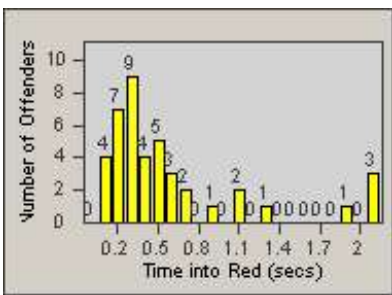

Redflex Redlight Offender Statistics

CONTRACT: Gardena
 DATE FROM: 1/Jul/2005

LOCATION: GAR-RENO-03 Redondo Beach Blvd
 DATE TO: 31/Jul/2005

LANE 1

LANE 2

LANE 3

Redflex Redlight Offender Statistics

CONTRACT: Gardena
 DATE FROM: 1/Jul/2005