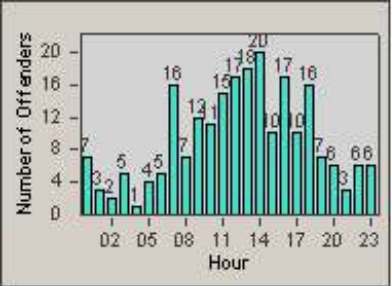

Redflex Redlight Offender Statistics

CONTRACT: Gardena
 DATE FROM: 1/Jul/2005

LOCATION: GAR-RENO-03 Redondo Beach Blvd
 DATE TO: 31/Jul/2005

LANE 1

LANE 2

LANE 3

Redflex Redlight Offender Statistics

CONTRACT: Gardena
 DATE FROM: 1/Jul/2005

LOCATION: GAR-RENO-03 Redondo Beach Blvd
 DATE TO: 31/Jul/2005

LANE 4

LANE TOTAL

Redflex Redlight Offender Statistics

CONTRACT: Gardena
 DATE FROM: 1/Jul/2005

LOCATION: GAR-RENO-03 Redondo Beach Blvd
 DATE TO: 31/Jul/2005