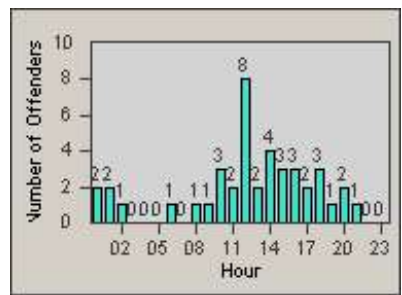

Redflex Redlight Offender Statistics

CONTRACT: Gardena
 DATE FROM: 1/Jul/2005

LOCATION: GAR-RENO-03 Redondo Beach Blvd
 DATE TO: 31/Jul/2005

LANE 1

LANE 2

LANE 3

Redflex Redlight Offender Statistics

CONTRACT: Gardena
 DATE FROM: 1/Jul/2005

LOCATION: GAR-RENO-03 Redondo Beach Blvd
 DATE TO: 31/Jul/2005

LANE 4

LANE TOTAL

Redflex Redlight Offender Statistics

CONTRACT: Gardena
 DATE FROM: 1/Jul/2005

LOCATION: GAR-RENO-03 Redondo Beach Blvd
 DATE TO: 31/Jul/2005