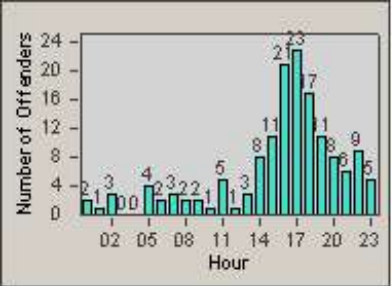

Redflex Redlight Offender Statistics

CONTRACT: Gardena
 DATE FROM: 1/Jul/2005

LOCATION: GAR-ROBU-03 Rosecrans Ave
 DATE TO: 31/Jul/2005

LANE 1

LANE 2

LANE 3

Redflex Redlight Offender Statistics

CONTRACT: Gardena
 DATE FROM: 1/Jul/2005

LOCATION: GAR-ROBU-03 Rosecrans Ave
 DATE TO: 31/Jul/2005

LANE 4

LANE TOTAL

Redflex Redlight Offender Statistics

CONTRACT: Gardena
 DATE FROM: 1/Jul/2005

LOCATION: GAR-ROBU-03 Rosecrans Ave
 DATE TO: 31/Jul/2005