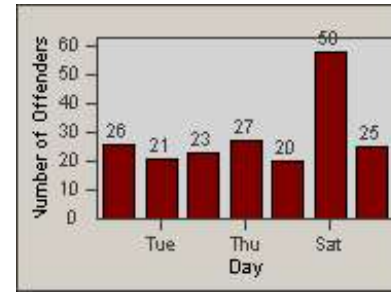

Redflex Redlight Offender Statistics

CONTRACT: Gardena
 DATE FROM: 1/Jul/2005

LOCATION: GAR-ROBU-03 Rosecrans Ave
 DATE TO: 31/Jul/2005

LANE 1

LANE 2

LANE 3

Redflex Redlight Offender Statistics

CONTRACT: Gardena
 DATE FROM: 1/Jul/2005

LOCATION: GAR-ROBU-03 Rosecrans Ave
 DATE TO: 31/Jul/2005

LANE 4

LANE TOTAL

Redflex Redlight Offender Statistics

CONTRACT: Gardena
 DATE FROM: 1/Jul/2005

LOCATION: GAR-ROBU-03 Rosecrans Ave
 DATE TO: 31/Jul/2005