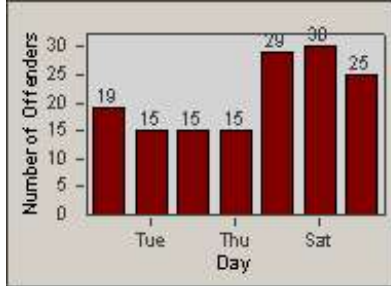

Redflex Redlight Offender Statistics

CONTRACT: Gardena
 DATE FROM: 1/Jul/2005

LOCATION: GAR-ROBU-03 Rosecrans Ave
 DATE TO: 31/Jul/2005

LANE 1

LANE 2

LANE 3

Redflex Redlight Offender Statistics

CONTRACT: Gardena
 DATE FROM: 1/Jul/2005

LOCATION: GAR-ROBU-03 Rosecrans Ave
 DATE TO: 31/Jul/2005

LANE 4

LANE TOTAL

Redflex Redlight Offender Statistics

CONTRACT: Gardena
 DATE FROM: 1/Jul/2005

LOCATION: GAR-ROBU-03 Rosecrans Ave
 DATE TO: 31/Jul/2005