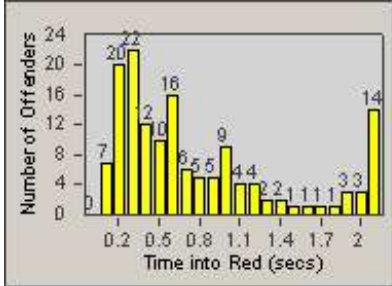

Redflex Redlight Offender Statistics

CONTRACT: Gardena
 DATE FROM: 1/Jul/2005

LOCATION: GAR-ROBU-03 Rosecrans Ave
 DATE TO: 31/Jul/2005

LANE 1

LANE 2

LANE 3

Redflex Redlight Offender Statistics

CONTRACT: Gardena
 DATE FROM: 1/Jul/2005

LOCATION: GAR-ROBU-03 Rosecrans Ave
 DATE TO: 31/Jul/2005

LANE 4

LANE TOTAL

Redflex Redlight Offender Statistics

CONTRACT: Gardena
 DATE FROM: 1/Jul/2005

LOCATION: GAR-ROBU-03 Rosecrans Ave
 DATE TO: 31/Jul/2005