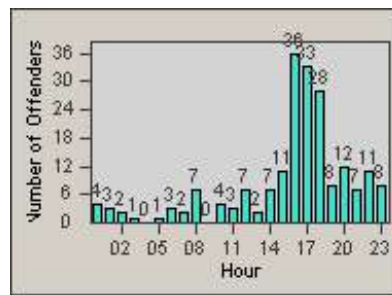

Redflex Redlight Offender Statistics

CONTRACT: Gardena
 DATE FROM: 1/Jul/2005

LOCATION: GAR-ROBU-03 Rosecrans Ave
 DATE TO: 31/Jul/2005

LANE 1

LANE 2

LANE 3

Redflex Redlight Offender Statistics

CONTRACT: Gardena
 DATE FROM: 1/Jul/2005

LOCATION: GAR-ROBU-03 Rosecrans Ave
 DATE TO: 31/Jul/2005

LANE 4

LANE TOTAL

Redflex Redlight Offender Statistics

CONTRACT: Gardena
 DATE FROM: 1/Jul/2005

LOCATION: GAR-ROBU-03 Rosecrans Ave
 DATE TO: 31/Jul/2005