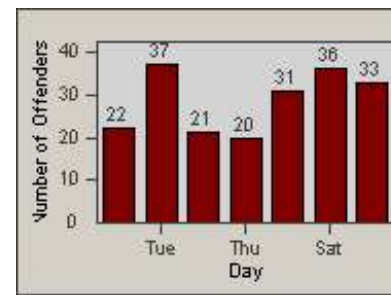

Redflex Redlight Offender Statistics

CONTRACT: Gardena
 DATE FROM: 1/Jul/2005

LOCATION: GAR-ROBU-03 Rosecrans Ave
 DATE TO: 31/Jul/2005

LANE 1

LANE 2

LANE 3

Redflex Redlight Offender Statistics

CONTRACT: Gardena
 DATE FROM: 1/Jul/2005

LOCATION: GAR-ROBU-03 Rosecrans Ave
 DATE TO: 31/Jul/2005

LANE 4

LANE TOTAL

Redflex Redlight Offender Statistics

CONTRACT: Gardena
 DATE FROM: 1/Jul/2005

LOCATION: GAR-ROBU-03 Rosecrans Ave
 DATE TO: 31/Jul/2005