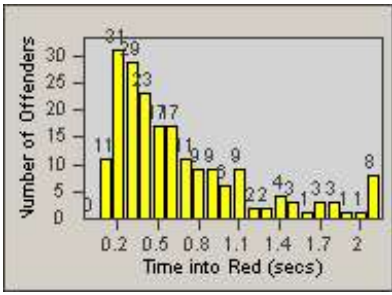

Redflex Redlight Offender Statistics

CONTRACT: Gardena
 DATE FROM: 1/Jul/2005

LOCATION: GAR-ROBU-03 Rosecrans Ave
 DATE TO: 31/Jul/2005

LANE 1

LANE 2

LANE 3

Redflex Redlight Offender Statistics

CONTRACT: Gardena
 DATE FROM: 1/Jul/2005

LOCATION: GAR-ROBU-03 Rosecrans Ave
 DATE TO: 31/Jul/2005

LANE 4

LANE TOTAL

Redflex Redlight Offender Statistics

CONTRACT: Gardena
 DATE FROM: 1/Jul/2005

LOCATION: GAR-ROBU-03 Rosecrans Ave
 DATE TO: 31/Jul/2005