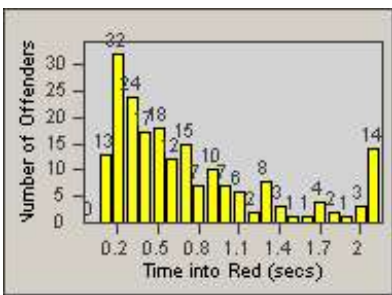

Redflex Redlight Offender Statistics

CONTRACT: Gardena
 DATE FROM: 1/Jul/2005

LOCATION: GAR-ROBU-03 Rosecrans Ave
 DATE TO: 31/Jul/2005

LANE 1

LANE 2

LANE 3

Redflex Redlight Offender Statistics

CONTRACT: Gardena
 DATE FROM: 1/Jul/2005

LOCATION: GAR-ROBU-03 Rosecrans Ave
 DATE TO: 31/Jul/2005

LANE 4

LANE TOTAL

Redflex Redlight Offender Statistics

CONTRACT: Gardena
 DATE FROM: 1/Jul/2005

LOCATION: GAR-ROBU-03 Rosecrans Ave
 DATE TO: 31/Jul/2005