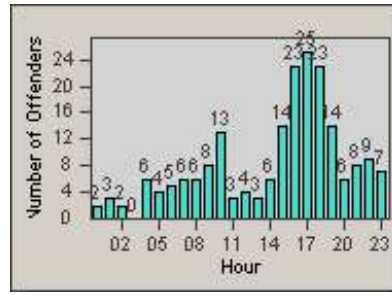

Redflex Redlight Offender Statistics

CONTRACT: Gardena
 DATE FROM: 1/Jul/2005

LOCATION: GAR-ROBU-03 Rosecrans Ave
 DATE TO: 31/Jul/2005

LANE 1

LANE 2

LANE 3

Redflex Redlight Offender Statistics

CONTRACT: Gardena
 DATE FROM: 1/Jul/2005

LOCATION: GAR-ROBU-03 Rosecrans Ave
 DATE TO: 31/Jul/2005

LANE 4

LANE TOTAL

Redflex Redlight Offender Statistics

CONTRACT: Gardena
 DATE FROM: 1/Jul/2005

LOCATION: GAR-ROBU-03 Rosecrans Ave
 DATE TO: 31/Jul/2005