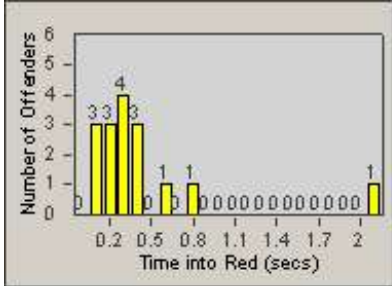

Redflex Redlight Offender Statistics

CONTRACT: Gardena
 DATE FROM: 1/Jul/2005

LOCATION: GAR-WE135-03 Western Ave
 DATE TO: 31/Jul/2005

LANE 1

LANE 2

LANE 3

Redflex Redlight Offender Statistics

CONTRACT: Gardena
 DATE FROM: 1/Jul/2005

LOCATION: GAR-WE135-03 Western Ave
 DATE TO: 31/Jul/2005

LANE 4

LANE TOTAL

Redflex Redlight Offender Statistics

CONTRACT: Gardena
 DATE FROM: 1/Jul/2005

LOCATION: GAR-WE135-03 Western Ave
 DATE TO: 31/Jul/2005