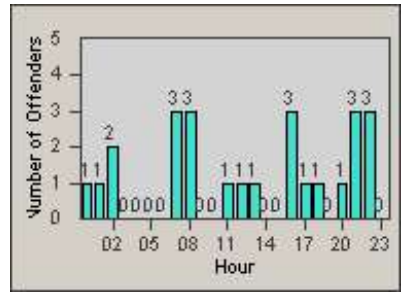

Redflex Redlight Offender Statistics

CONTRACT: Gardena
 DATE FROM: 1/Jul/2005

LOCATION: GAR-WE135-03 Western Ave
 DATE TO: 31/Jul/2005

LANE 1

LANE 2

LANE 3

Redflex Redlight Offender Statistics

CONTRACT: Gardena
 DATE FROM: 1/Jul/2005

LOCATION: GAR-WE135-03 Western Ave
 DATE TO: 31/Jul/2005

LANE 4

LANE TOTAL

Redflex Redlight Offender Statistics

CONTRACT: Gardena
 DATE FROM: 1/Jul/2005

LOCATION: GAR-WE135-03 Western Ave
 DATE TO: 31/Jul/2005