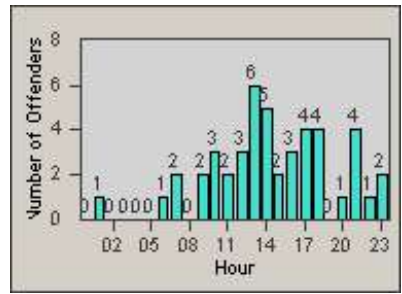

Redflex Redlight Offender Statistics

CONTRACT: Gardena
 DATE FROM: 1/Jul/2005

LOCATION: GAR-WE135-03 Western Ave
 DATE TO: 31/Jul/2005

LANE 1

LANE 2

LANE 3

Redflex Redlight Offender Statistics

CONTRACT: Gardena
 DATE FROM: 1/Jul/2005

LOCATION: GAR-WE135-03 Western Ave
 DATE TO: 31/Jul/2005

LANE 4

LANE TOTAL

Redflex Redlight Offender Statistics

CONTRACT: Gardena
 DATE FROM: 1/Jul/2005

LOCATION: GAR-WE135-03 Western Ave
 DATE TO: 31/Jul/2005