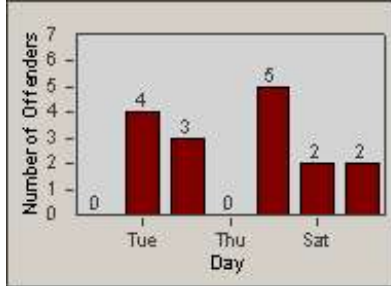

Redflex Redlight Offender Statistics

CONTRACT: Gardena
 DATE FROM: 1/Jul/2005

LOCATION: GAR-WE135-03 Western Ave
 DATE TO: 31/Jul/2005

LANE 1

LANE 2

LANE 3

Redflex Redlight Offender Statistics

CONTRACT: Gardena
 DATE FROM: 1/Jul/2005

LOCATION: GAR-WE135-03 Western Ave
 DATE TO: 31/Jul/2005

LANE 4

LANE TOTAL

Redflex Redlight Offender Statistics

CONTRACT: Gardena
 DATE FROM: 1/Jul/2005

LOCATION: GAR-WE135-03 Western Ave
 DATE TO: 31/Jul/2005