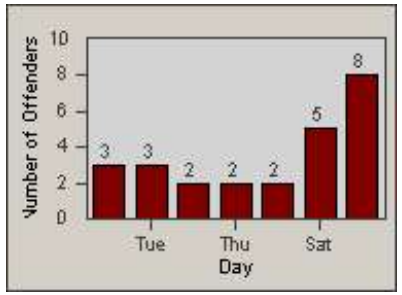

Redflex Redlight Offender Statistics

CONTRACT: Gardena
 DATE FROM: 1/Jul/2005

LOCATION: GAR-WE135-03 Western Ave
 DATE TO: 31/Jul/2005

LANE 1

LANE 2

LANE 3

Redflex Redlight Offender Statistics

CONTRACT: Gardena
 DATE FROM: 1/Jul/2005

LOCATION: GAR-WE135-03 Western Ave
 DATE TO: 31/Jul/2005

LANE 4

LANE TOTAL

Redflex Redlight Offender Statistics

CONTRACT: Gardena
 DATE FROM: 1/Jul/2005

LOCATION: GAR-WE135-03 Western Ave
 DATE TO: 31/Jul/2005