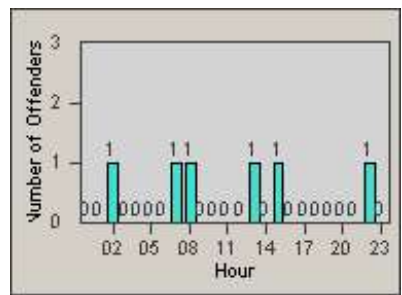

Redflex Redlight Offender Statistics

CONTRACT: Gardena
 DATE FROM: 1/Jul/2005

LOCATION: GAR-WE135-03 Western Ave
 DATE TO: 31/Jul/2005

LANE 1

LANE 2

LANE 3

Redflex Redlight Offender Statistics

CONTRACT: Gardena
 DATE FROM: 1/Jul/2005

LOCATION: GAR-WE135-03 Western Ave
 DATE TO: 31/Jul/2005

LANE 4

LANE TOTAL

Redflex Redlight Offender Statistics

CONTRACT: Gardena
 DATE FROM: 1/Jul/2005

LOCATION: GAR-WE135-03 Western Ave
 DATE TO: 31/Jul/2005