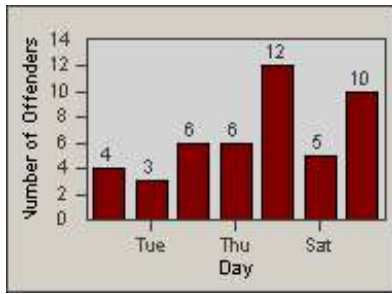

Redflex Redlight Offender Statistics

CONTRACT: Gardena
 DATE FROM: 1/Jul/2005

LOCATION: GAR-WE135-03 Western Ave
 DATE TO: 31/Jul/2005

LANE 1

LANE 2

LANE 3

Redflex Redlight Offender Statistics

CONTRACT: Gardena
 DATE FROM: 1/Jul/2005

LOCATION: GAR-WE135-03 Western Ave
 DATE TO: 31/Jul/2005

LANE 4

LANE TOTAL

Redflex Redlight Offender Statistics

CONTRACT: Gardena
 DATE FROM: 1/Jul/2005

LOCATION: GAR-WE135-03 Western Ave
 DATE TO: 31/Jul/2005