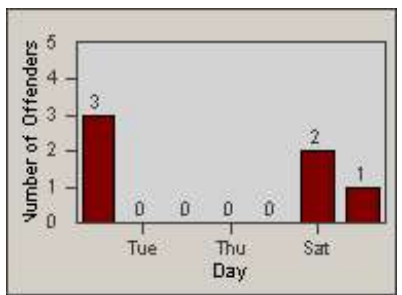

Redflex Redlight Offender Statistics

CONTRACT: Gardena
 DATE FROM: 1/Jul/2005

LOCATION: GAR-WE135-03 Western Ave
 DATE TO: 31/Jul/2005

LANE 1

LANE 2

LANE 3

Redflex Redlight Offender Statistics

CONTRACT: Gardena
 DATE FROM: 1/Jul/2005