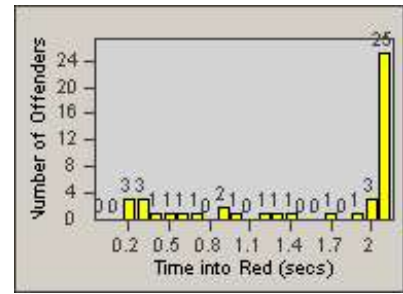

Redflex Redlight Offender Statistics

CONTRACT: Gardena
 DATE FROM: 1/Jul/2005

LOCATION: GAR-WE135-03 Western Ave
 DATE TO: 31/Jul/2005

LANE 1

LANE 2

LANE 3

Redflex Redlight Offender Statistics

CONTRACT: Gardena
 DATE FROM: 1/Jul/2005

LOCATION: GAR-WE135-03 Western Ave
 DATE TO: 31/Jul/2005

LANE 4

LANE TOTAL

Redflex Redlight Offender Statistics

CONTRACT: Gardena
 DATE FROM: 1/Jul/2005

LOCATION: GAR-WE135-03 Western Ave
 DATE TO: 31/Jul/2005