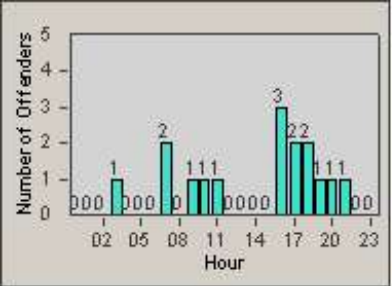

Redflex Redlight Offender Statistics

CONTRACT: Gardena
 DATE FROM: 1/Jul/2005

LOCATION: GAR-WE135-03 Western Ave
 DATE TO: 31/Jul/2005

LANE 1

LANE 2

LANE 3

Redflex Redlight Offender Statistics

CONTRACT: Gardena
 DATE FROM: 1/Jul/2005

LOCATION: GAR-WE135-03 Western Ave
 DATE TO: 31/Jul/2005

LANE 4

LANE TOTAL

Redflex Redlight Offender Statistics

CONTRACT: Gardena
 DATE FROM: 1/Jul/2005

LOCATION: GAR-WE135-03 Western Ave
 DATE TO: 31/Jul/2005