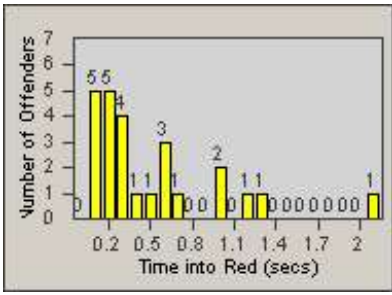

Redflex Redlight Offender Statistics

CONTRACT: Gardena
 DATE FROM: 1/Jul/2005

LOCATION: GAR-WE135-03 Western Ave
 DATE TO: 31/Jul/2005

LANE 1

LANE 2

LANE 3

Redflex Redlight Offender Statistics

CONTRACT: Gardena
 DATE FROM: 1/Jul/2005

LOCATION: GAR-WE135-03 Western Ave
 DATE TO: 31/Jul/2005

LANE 4

LANE TOTAL

Redflex Redlight Offender Statistics

CONTRACT: Gardena
 DATE FROM: 1/Jul/2005

LOCATION: GAR-WE135-03 Western Ave
 DATE TO: 31/Jul/2005