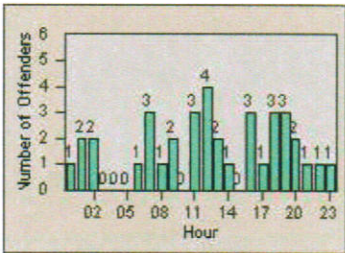

LANE 4

LANE TOTAL

Redflex Redlight Offender Statistics

CONTRACT: Hawthorne
 DATE FROM: 1/Jul/2010

LOCATION: HA-IMFR-01 Intersection Imperial
 DATE TO: 31/Jul/2010

LANE 1

LANE 2

LANE 3

Redflex Redlight Offender Statistics

CONTRACT: Hawthorne LOCATION: HA-IMFR-01 Intersection Imperial
 DATE FROM: 1/Jul/2010 DATE TO: 31/Jul/2010

LANE 4

LANE TOTAL

Redflex Redlight Offender Statistics

CONTRACT: Hawthorne
 DATE FROM: 1/Jul/2010