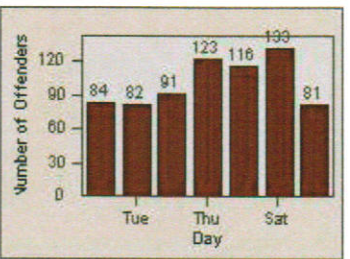

Redflex Redlight Offender Statistics

CONTRACT: Hawthorne   LOCATION: HA-HIRO-01 Hindry
DATE FROM: 1/Jul/2010   DATE TO: 31/Jul/2010

LANE 4

LANE TOTAL