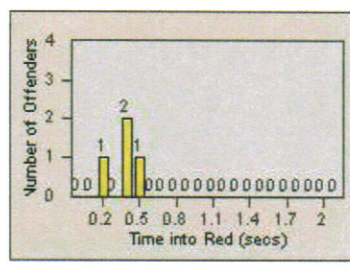

Redflex Redlight Offender Statistics

CONTRACT: Hawthorne
 DATE FROM: 1/Jul/2010

LOCATION: HA-HAIM-01 Intersection Hawthorne
 DATE TO: 31/Jul/2010

LANE 1

LANE 2

LANE 3

Redflex Redlight Offender Statistics

CONTRACT: Hawthorne
 DATE FROM: 1/Jul/2010