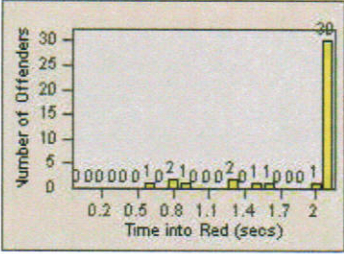

Redflex Redlight Offender Statistics

CONTRACT: Hawthorne
 DATE FROM: 1/Jul/2010

LOCATION: HA-HIRO-01 Hindry
 DATE TO: 31/Jul/2010

LANE 1

LANE 2

LANE 3

Redflex Redlight Offender Statistics

CONTRACT: Hawthorne LOCATION: HA-HIRO-01 Hindry
 DATE FROM: 1/Jul/2010 DATE TO: 31/Jul/2010

LANE 4

LANE TOTAL

Redflex Redlight Offender Statistics

CONTRACT: Hawthorne
 DATE FROM: 1/Jul/2010

LOCATION: HA-IMFR-01 Intersection Imperial
 DATE TO: 31/Jul/2010

LANE 1

LANE 2

LANE 3

Redflex Redlight Offender Statistics

CONTRACT: Hawthorne LOCATION: HA-IMFR-01 Intersection Imperial
 DATE FROM: 1/Jul/2010 DATE TO: 31/Jul/2010

LANE 4

LANE TOTAL

Redflex Redlight Offender Statistics

CONTRACT: Hawthorne
 DATE FROM: 1/Jul/2010