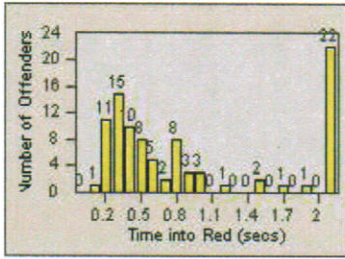

Redflex Redlight Offender Statistics

CONTRACT: Hawthorne
DATE FROM: 1/Jul/2010

LOCATION: HA-HAIM-01 Intersection Hawthorne
DATE TO: 31/Jul/2010

LANE 4

LANE TOTAL