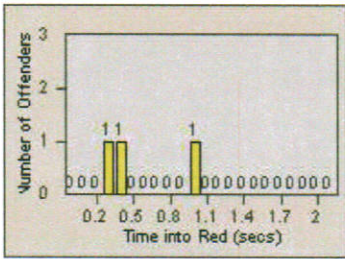

LANE 1

LANE 2

LANE 3

Redflex Redlight Offender Statistics

CONTRACT: Hawthorne
 DATE FROM: 1/Jul/2010

LOCATION: HA-HAIM-03 Intersection Hawthorne
 DATE TO: 31/Jul/2010

LANE 4

LANE TOTAL