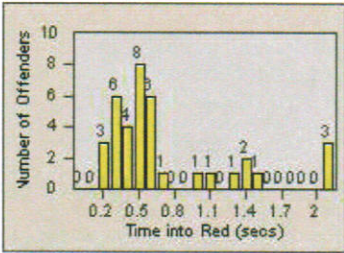

LANE 4

LANE TOTAL

Redflex Redlight Offender Statistics

CONTRACT: Hawthorne
 DATE FROM: 1/Jul/2010

LOCATION: HA-IMFR-01 Intersection Imperial
 DATE TO: 31/Jul/2010

LANE 1

LANE 2

LANE 3

Redflex Redlight Offender Statistics

CONTRACT: Hawthorne LOCATION: HA-IMFR-01 Intersection Imperial
 DATE FROM: 1/Jul/2010 DATE TO: 31/Jul/2010

LANE 4

LANE TOTAL

Redflex Redlight Offender Statistics

CONTRACT: Hawthorne
 DATE FROM: 1/Jul/2010