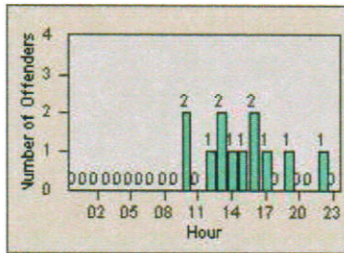

Redflex Redlight Offender Statistics

CONTRACT: Hawthorne
DATE FROM: 1/Jul/2010

LOCATION: HA-HAIM-03 Intersection Hawthorne
DATE TO: 31/Jul/2010

LANE 1