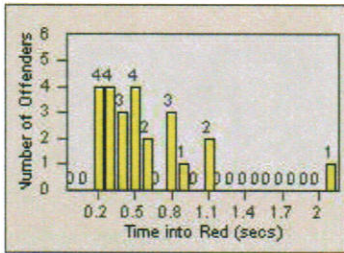

Redflex Redlight Offender Statistics

CONTRACT: Hawthorne
DATE FROM: 1/Jul/2010

LOCATION: HA-HAIM-03 Intersection Hawthorne
DATE TO: 31/Jul/2010

LANE 1

LANE 2

LANE 3