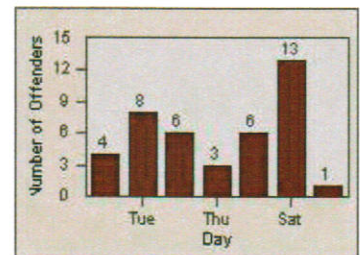

LANE 1

LANE 2

LANE 3

Redflex Redlight Offender Statistics

CONTRACT: Hawthorne
 DATE FROM: 1/Jul/2010

LOCATION: HA-HAES-03 Hawthorne Blvd
 DATE TO: 31/Jul/2010

LANE 4

LANE TOTAL