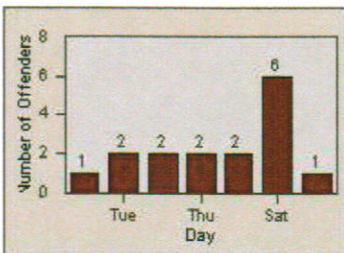

LANE 4

LANE TOTAL

Redflex Redlight Offender Statistics

CONTRACT: Hawthorne
 DATE FROM: 1/Jul/2010

LOCATION: HA-IMFR-01 Intersection Imperial
 DATE TO: 31/Jul/2010

LANE 1

LANE 2

LANE 3

Redflex Redlight Offender Statistics

CONTRACT: Hawthorne LOCATION: HA-IMFR-01 Intersection Imperial
 DATE FROM: 1/Jul/2010 DATE TO: 31/Jul/2010

LANE 4

LANE TOTAL

Redflex Redlight Offender Statistics

CONTRACT: Hawthorne
 DATE FROM: 1/Jul/2010