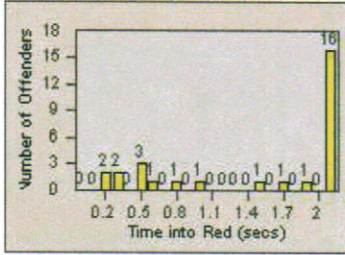

Redflex Redlight Offender Statistics

CONTRACT: Hawthorne
DATE FROM: 1/Jul/2010

LOCATION: HA-HAIM-01 Intersection Hawthorne
DATE TO: 31/Jul/2010

LANE 4