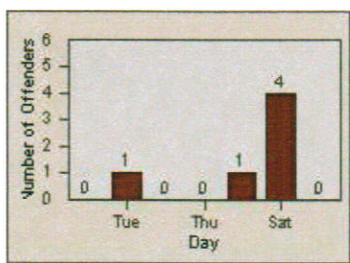

Redflex Redlight Offender Statistics

CONTRACT: Hawthorne
 DATE FROM: 1/Jul/2010

LOCATION: HA-HAES-01 Hawthorne Blvd
 DATE TO: 31/Jul/2010

LANE 1

LANE 2

LANE 3

Redflex Redlight Offender Statistics

CONTRACT: Hawthorne
 DATE FROM: 1/Jul/2010