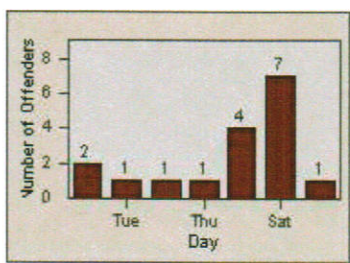

Redflex Redlight Offender Statistics

CONTRACT: Hawthorne
 DATE FROM: 1/Jul/2010

LOCATION: HA-HAES-01 Hawthorne Blvd
 DATE TO: 31/Jul/2010

LANE 1

LANE 2

LANE 3

Redflex Redlight Offender Statistics

CONTRACT: Hawthorne
 DATE FROM: 1/Jul/2010