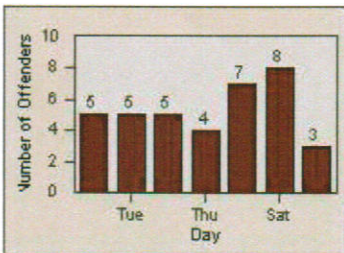

LANE 4

LANE TOTAL

Redflex Redlight Offender Statistics

CONTRACT: Hawthorne
 DATE FROM: 1/Jul/2010

LOCATION: HA-IMFR-01 Intersection Imperial
 DATE TO: 31/Jul/2010

LANE 1

LANE 2

LANE 3