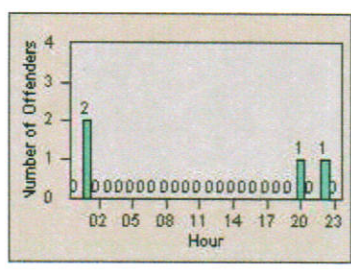

Redflex Redlight Offender Statistics

CONTRACT: Hawthorne
 DATE FROM: 1/Jul/2010

LOCATION: HA-HAIM-01 Intersection Hawthorne
 DATE TO: 31/Jul/2010

LANE 1

LANE 2

LANE 3

Redflex Redlight Offender Statistics

CONTRACT: Hawthorne
 DATE FROM: 1/Jul/2010