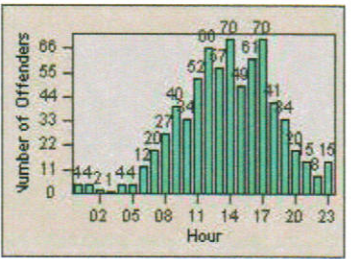

Redflex Redlight Offender Statistics

CONTRACT: Hawthorne   LOCATION: HA-HIRO-01 Hindry
DATE FROM: 1/Jul/2010   DATE TO: 31/Jul/2010

LANE 4

LANE TOTAL