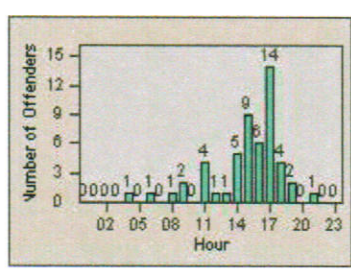

LANE 1

LANE 2

LANE 3

Redflex Redlight Offender Statistics

CONTRACT: Hawthorne
 DATE FROM: 1/Jul/2010

LOCATION: HA-HAES-03 Hawthorne Blvd
 DATE TO: 31/Jul/2010

LANE 4

LANE TOTAL

Redflex Redlight Offender Statistics

CONTRACT: Hawthorne
 DATE FROM: 1/Jul/2010

LOCATION: HA-HAIM-01 Intersection Hawthorne
 DATE TO: 31/Jul/2010

LANE 1

LANE 2

LANE 3

Redflex Redlight Offender Statistics

CONTRACT: Hawthorne
 DATE FROM: 1/Jul/2010