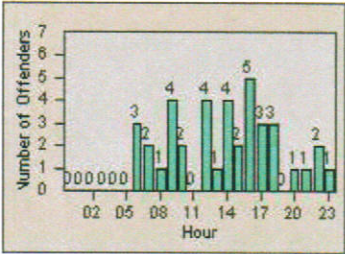

Redflex Redlight Offender Statistics

CONTRACT: Hawthorne
 DATE FROM: 1/Jul/2010

LOCATION: HA-HIRO-01 Hindry
 DATE TO: 31/Jul/2010

LANE 1

LANE 2

LANE 3

Redflex Redlight Offender Statistics

CONTRACT: Hawthorne LOCATION: HA-HIRO-01 Hindry
 DATE FROM: 1/Jul/2010 DATE TO: 31/Jul/2010

LANE 4

LANE TOTAL

Redflex Redlight Offender Statistics

CONTRACT: Hawthorne
 DATE FROM: 1/Jul/2010

LOCATION: HA-IMFR-01 Intersection Imperial
 DATE TO: 31/Jul/2010

LANE 1

LANE 2

LANE 3

Redflex Redlight Offender Statistics

CONTRACT: Hawthorne LOCATION: HA-IMFR-01 Intersection Imperial
 DATE FROM: 1/Jul/2010 DATE TO: 31/Jul/2010

LANE 4

LANE TOTAL

Redflex Redlight Offender Statistics

CONTRACT: Hawthorne
 DATE FROM: 1/Jul/2010