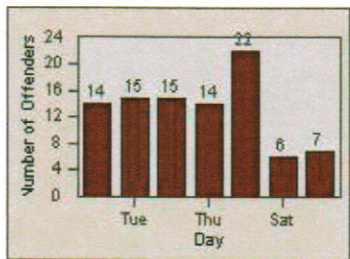

Redflex Redlight Offender Statistics

CONTRACT: Hawthorne
DATE FROM: 1/Jul/2010

LOCATION: HA-HAIM-01 Intersection Hawthorne
DATE TO: 31/Jul/2010

LANE 4

LANE TOTAL