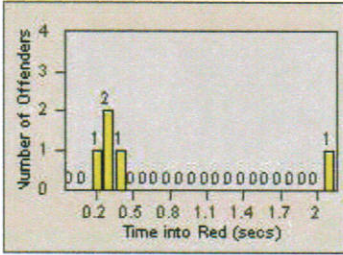

LANE 1

LANE 2

LANE 3

Redflex Redlight Offender Statistics

CONTRACT: Hawthorne
 DATE FROM: 1/Jul/2010

LOCATION: HA-HAES-03 Hawthorne Blvd
 DATE TO: 31/Jul/2010

LANE 4

LANE TOTAL