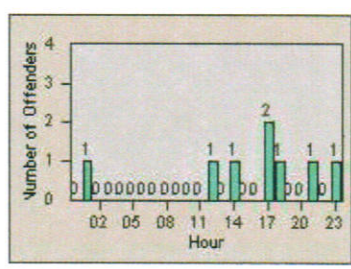

Redflex Redlight Offender Statistics

CONTRACT: Hawthorne
 DATE FROM: 1/Jul/2010

LOCATION: HA-HAIM-01 Intersection Hawthorne
 DATE TO: 31/Jul/2010

LANE 1

LANE 2

LANE 3

Redflex Redlight Offender Statistics

CONTRACT: Hawthorne
 DATE FROM: 1/Jul/2010