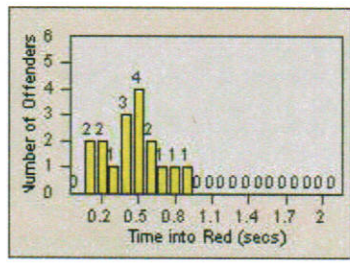

Redflex Redlight Offender Statistics

CONTRACT: Hawthorne
 DATE FROM: 1/Jul/2010

LOCATION: HA-HAES-01 Hawthorne Blvd
 DATE TO: 31/Jul/2010

LANE 1

LANE 2

LANE 3

Redflex Redlight Offender Statistics

CONTRACT: Hawthorne
 DATE FROM: 1/Jul/2010