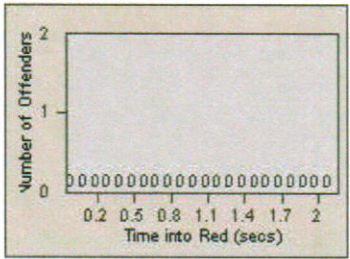

LANE 4

LANE TOTAL

Redflex Redlight Offender Statistics

CONTRACT: Hawthorne
 DATE FROM: 1/Jul/2010

LOCATION: HA-IMFR-01 Intersection Imperial
 DATE TO: 31/Jul/2010

LANE 1

LANE 2

LANE 3

Redflex Redlight Offender Statistics

CONTRACT: Hawthorne LOCATION: HA-IMFR-01 Intersection Imperial
 DATE FROM: 1/Jul/2010 DATE TO: 31/Jul/2010

LANE 4

LANE TOTAL

Redflex Redlight Offender Statistics

CONTRACT: Hawthorne
 DATE FROM: 1/Jul/2010