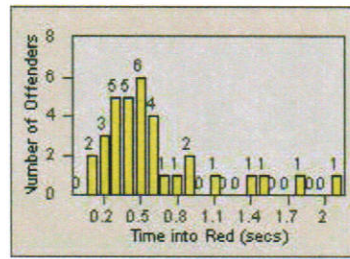

Redflex Redlight Offender Statistics

CONTRACT: Hawthorne
DATE FROM: 1/Jul/2010

LOCATION: HA-HAES-01 Hawthorne Blvd
DATE TO: 31/Jul/2010

LANE 4

LANE TOTAL