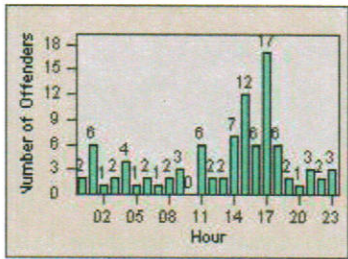

Redflex Redlight Offender Statistics

CONTRACT: Hawthorne
DATE FROM: 1/Jul/2010

LOCATION: HA-HAIM-01 Intersection Hawthorne
DATE TO: 31/Jul/2010

LANE 4

LANE TOTAL