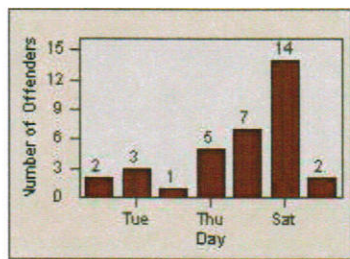

Redflex Redlight Offender Statistics

CONTRACT: Hawthorne
DATE FROM: 1/Jul/2010

LOCATION: HA-HAES-01 Hawthorne Blvd
DATE TO: 31/Jul/2010

LANE 4

LANE TOTAL