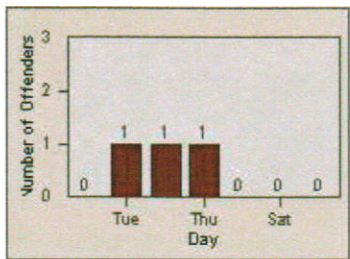

LANE 1

LANE 2

LANE 3

Redflex Redlight Offender Statistics

CONTRACT: Hawthorne
 DATE FROM: 1/Jul/2010

LOCATION: HA-HAIM-03 Intersection Hawthorne
 DATE TO: 31/Jul/2010

LANE 4

LANE TOTAL