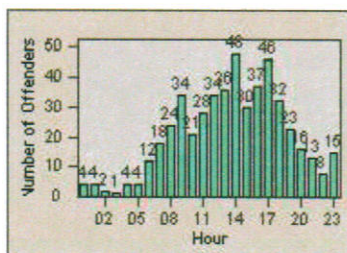

Redflex Redlight Offender Statistics

CONTRACT: Hawthorne
 DATE FROM: 1/Jul/2010

LOCATION: HA-HIRO-01 Hindry
 DATE TO: 31/Jul/2010

LANE 1

LANE 2

LANE 3

Redflex Redlight Offender Statistics

CONTRACT: Hawthorne LOCATION: HA-HIRO-01 Hindry
 DATE FROM: 1/Jul/2010 DATE TO: 31/Jul/2010

LANE 4

LANE TOTAL

Redflex Redlight Offender Statistics

CONTRACT: Hawthorne
 DATE FROM: 1/Jul/2010

LOCATION: HA-IMFR-01 Intersection Imperial
 DATE TO: 31/Jul/2010

LANE 1

LANE 2

LANE 3