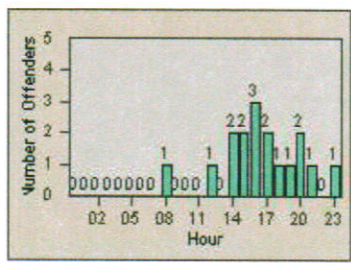

Redflex Redlight Offender Statistics

CONTRACT: Hawthorne
 DATE FROM: 1/Jul/2010

LOCATION: HA-HAES-01 Hawthorne Blvd
 DATE TO: 31/Jul/2010

LANE 1

LANE 2

LANE 3

Redflex Redlight Offender Statistics

CONTRACT: Hawthorne
 DATE FROM: 1/Jul/2010