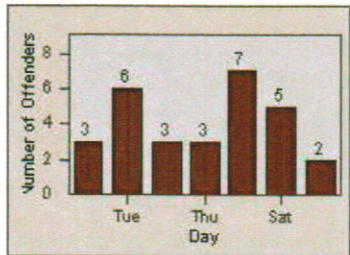

Redflex Redlight Offender Statistics

CONTRACT: Hawthorne
DATE FROM: 1/Jul/2010

LOCATION: HA-HAIM-01 Intersection Hawthorne
DATE TO: 31/Jul/2010

LANE 4