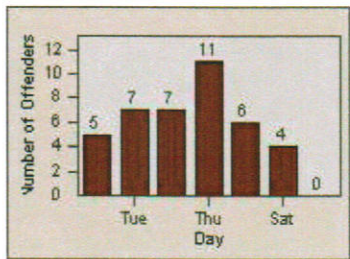

LANE 1

LANE 2

LANE 3

Redflex Redlight Offender Statistics

CONTRACT: Hawthorne
 DATE FROM: 1/Jul/2010

LOCATION: HA-HAIM-03 Intersection Hawthorne
 DATE TO: 31/Jul/2010

LANE 4

LANE TOTAL