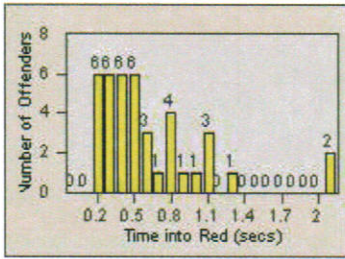

LANE 1

LANE 2

LANE 3

Redflex Redlight Offender Statistics

CONTRACT: Hawthorne
 DATE FROM: 1/Jul/2010

LOCATION: HA-HAIM-03 Intersection Hawthorne
 DATE TO: 31/Jul/2010

LANE 4

LANE TOTAL