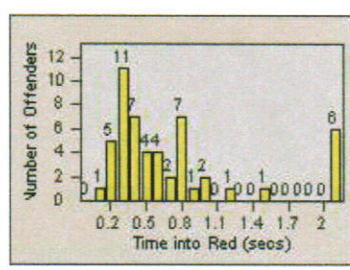

Redflex Redlight Offender Statistics

CONTRACT: Hawthorne
DATE FROM: 1/Jul/2010

LOCATION: HA-HAIM-01 Intersection Hawthorne
DATE TO: 31/Jul/2010

LANE 1