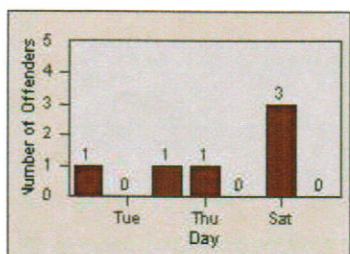

Redflex Redlight Offender Statistics

CONTRACT: Hawthorne
DATE FROM: 1/Jul/2010

LOCATION: HA-HAES-03 Hawthorne Blvd
DATE TO: 31/Jul/2010

LANE 1

LANE 2

LANE 3