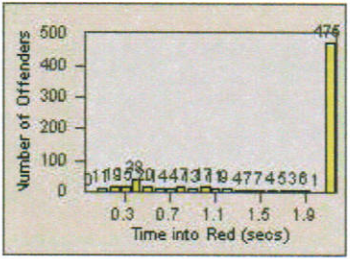

Redflex Redlight Offender Statistics

CONTRACT: Hawthorne
 DATE FROM: 1/Jul/2010

LOCATION: HA-HIRO-01 Hindry
 DATE TO: 31/Jul/2010

LANE 1

LANE 2

LANE 3

Redflex Redlight Offender Statistics

CONTRACT: Hawthorne LOCATION: HA-HIRO-01 Hindry
 DATE FROM: 1/Jul/2010 DATE TO: 31/Jul/2010

LANE 4

LANE TOTAL

Redflex Redlight Offender Statistics

CONTRACT: Hawthorne
 DATE FROM: 1/Jul/2010

LOCATION: HA-IMFR-01 Intersection Imperial
 DATE TO: 31/Jul/2010

LANE 1

LANE 2

LANE 3