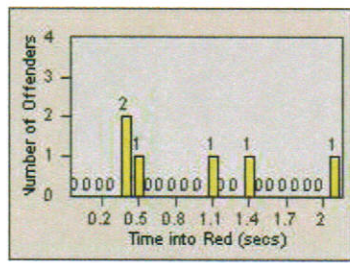

Redflex Redlight Offender Statistics

CONTRACT: Hawthorne
 DATE FROM: 1/Jul/2010

LOCATION: HA-HAES-01 Hawthorne Blvd
 DATE TO: 31/Jul/2010

LANE 1

LANE 2

LANE 3

Redflex Redlight Offender Statistics

CONTRACT: Hawthorne
 DATE FROM: 1/Jul/2010