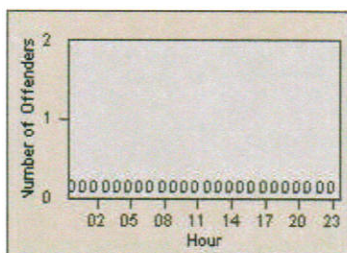

Redflex Redlight Offender Statistics

CONTRACT: Hawthorne
 DATE FROM: 1/Jul/2010

LOCATION: HA-HIRO-01 Hindry
 DATE TO: 31/Jul/2010

LANE 1

LANE 2

LANE 3

Redflex Redlight Offender Statistics

CONTRACT: Hawthorne LOCATION: HA-HIRO-01 Hindry
 DATE FROM: 1/Jul/2010 DATE TO: 31/Jul/2010