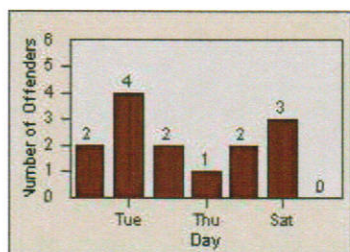

Redflex Redlight Offender Statistics

CONTRACT: Hawthorne
DATE FROM: 1/Jul/2010

LOCATION: HA-HAES-03 Hawthorne Blvd
DATE TO: 31/Jul/2010

LANE 1