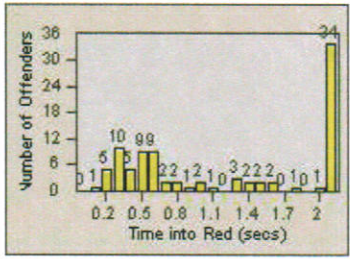

LANE 4

LANE TOTAL

Redflex Redlight Offender Statistics

CONTRACT: Hawthorne
 DATE FROM: 1/Jul/2010

LOCATION: HA-IMFR-01 Intersection Imperial
 DATE TO: 31/Jul/2010

LANE 1

LANE 2

LANE 3

Redflex Redlight Offender Statistics

CONTRACT: Hawthorne LOCATION: HA-IMFR-01 Intersection Imperial
 DATE FROM: 1/Jul/2010 DATE TO: 31/Jul/2010

LANE 4

LANE TOTAL

Redflex Redlight Offender Statistics

CONTRACT: Hawthorne
 DATE FROM: 1/Jul/2010