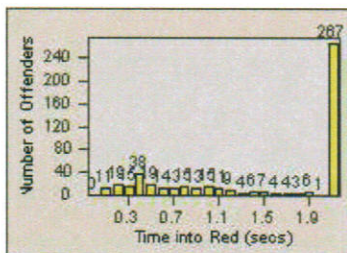

Redflex Redlight Offender Statistics

CONTRACT: Hawthorne
 DATE FROM: 1/Jul/2010

LOCATION: HA-HIRO-01 Hindry
 DATE TO: 31/Jul/2010

LANE 1

LANE 2

LANE 3

Redflex Redlight Offender Statistics

CONTRACT: Hawthorne LOCATION: HA-HIRO-01 Hindry
 DATE FROM: 1/Jul/2010 DATE TO: 31/Jul/2010

LANE 4

LANE TOTAL

Redflex Redlight Offender Statistics

CONTRACT: Hawthorne
 DATE FROM: 1/Jul/2010

LOCATION: HA-IMFR-01 Intersection Imperial
 DATE TO: 31/Jul/2010

LANE 1

LANE 2

LANE 3