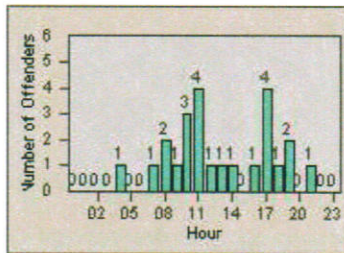

Redflex Redlight Offender Statistics

CONTRACT: Hawthorne
DATE FROM: 1/Jul/2010

LOCATION: HA-HAIM-03 Intersection Hawthorne
DATE TO: 31/Jul/2010

LANE 1

LANE 2

LANE 3