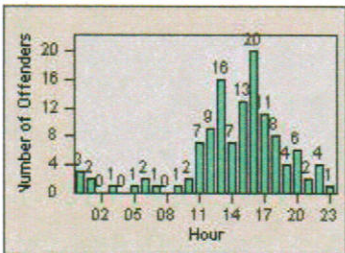

Redflex Redlight Offender Statistics

CONTRACT: Hawthorne LOCATION: HA-IMFR-01 Intersection Imperial
 DATE FROM: 1/Jul/2010 DATE TO: 31/Jul/2010

LANE 4

LANE TOTAL

Redflex Redlight Offender Statistics

CONTRACT: Hawthorne
 DATE FROM: 1/Jul/2010

LOCATION: HA-ROHI-01 Rosecrans
 DATE TO: 31/Jul/2010

LANE 1

LANE 2

LANE 3

Redflex Redlight Offender Statistics

CONTRACT: Hawthorne
 DATE FROM: 1/Jul/2010

LOCATION: HA-ROHI-01 Rosecrans
 DATE TO: 31/Jul/2010