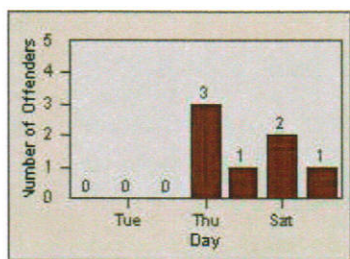

Redflex Redlight Offender Statistics

CONTRACT: Hawthorne
DATE FROM: 1/Jul/2010

LOCATION: HA-HAES-01 Hawthorne Blvd
DATE TO: 31/Jul/2010

LANE 4