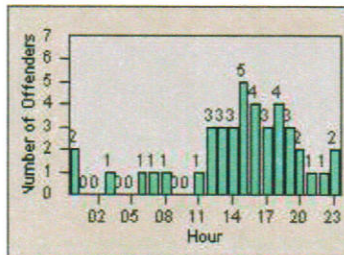

LANE 1

LANE 2

LANE 3

Redflex Redlight Offender Statistics

CONTRACT: Hawthorne
 DATE FROM: 1/Jul/2010

LOCATION: HA-HAES-03 Hawthorne Blvd
 DATE TO: 31/Jul/2010

LANE 4

LANE TOTAL

Redflex Redlight Offender Statistics

CONTRACT: Hawthorne
 DATE FROM: 1/Jul/2010

LOCATION: HA-HAIM-01 Intersection Hawthorne
 DATE TO: 31/Jul/2010

LANE 1

LANE 2

LANE 3

Redflex Redlight Offender Statistics

CONTRACT: Hawthorne
 DATE FROM: 1/Jul/2010