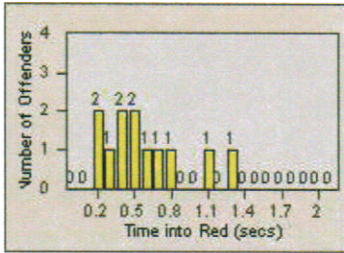

Redflex Redlight Offender Statistics

CONTRACT: Hawthorne
DATE FROM: 1/Jul/2010

LOCATION: HA-HAIM-03 Intersection Hawthorne
DATE TO: 31/Jul/2010

LANE 1