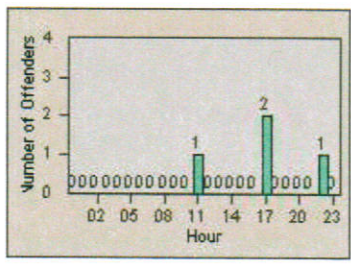

Redflex Redlight Offender Statistics

CONTRACT: Hawthorne
 DATE FROM: 1/Jul/2010

LOCATION: HA-HAES-01 Hawthorne Blvd
 DATE TO: 31/Jul/2010

LANE 1

LANE 2

LANE 3

Redflex Redlight Offender Statistics

CONTRACT: Hawthorne
 DATE FROM: 1/Jul/2010