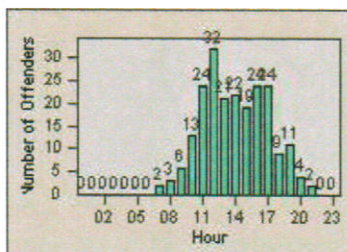

LANE 1

LANE 2

LANE 3

Redflex Redlight Offender Statistics

CONTRACT: Hawthorne
 DATE FROM: 1/Jul/2010

LOCATION: HA-HAIM-03 Intersection Hawthorne
 DATE TO: 31/Jul/2010

LANE 4

LANE TOTAL

Redflex Redlight Offender Statistics

CONTRACT: Hawthorne
 DATE FROM: 1/Jul/2010

LOCATION: HA-HIRO-01 Hindry
 DATE TO: 31/Jul/2010

LANE 1

LANE 2

LANE 3

Redflex Redlight Offender Statistics

CONTRACT: Hawthorne LOCATION: HA-HIRO-01 Hindry
 DATE FROM: 1/Jul/2010 DATE TO: 31/Jul/2010