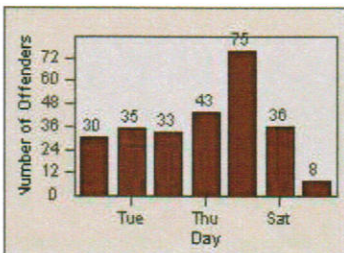

Redflex Redlight Offender Statistics

CONTRACT: Hawthorne
DATE FROM: 1/Jul/2010

LOCATION: HA-ROHI-01 Rosecrans
DATE TO: 31/Jul/2010

LANE 1

LANE 2

LANE 3