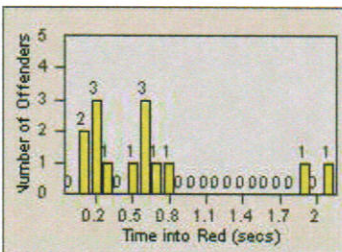

Redflex Redlight Offender Statistics

CONTRACT: Hawthorne
DATE FROM: 1/Jul/2010

LOCATION: HA-HAES-03 Hawthorne Blvd
DATE TO: 31/Jul/2010

LANE 1