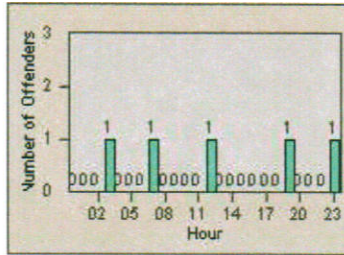

LANE 1

LANE 2

LANE 3

Redflex Redlight Offender Statistics

CONTRACT: Hawthorne
 DATE FROM: 1/Jul/2010

LOCATION: HA-HAES-03 Hawthorne Blvd
 DATE TO: 31/Jul/2010

LANE 4

LANE TOTAL