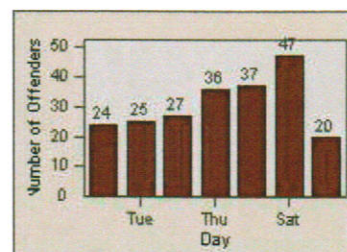

Redflex Redlight Offender Statistics

CONTRACT: Hawthorne
DATE FROM: 1/Jul/2010

LOCATION: HA-HIRO-01 Hindry
DATE TO: 31/Jul/2010

LANE 1