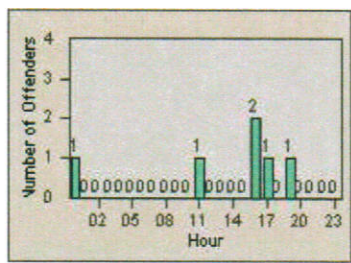

Redflex Redlight Offender Statistics

CONTRACT: Hawthorne
 DATE FROM: 1/Jul/2010

LOCATION: HA-HAES-01 Hawthorne Blvd
 DATE TO: 31/Jul/2010

LANE 1

LANE 2

LANE 3

Redflex Redlight Offender Statistics

CONTRACT: Hawthorne
 DATE FROM: 1/Jul/2010