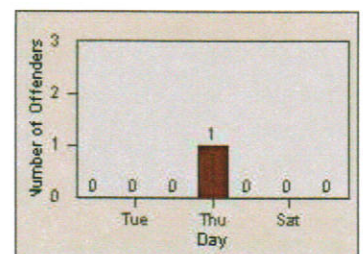

Redflex Redlight Offender Statistics

CONTRACT: Hawthorne
DATE FROM: 1/Jul/2010

LOCATION: HA-HAIM-03 Intersection Hawthorne
DATE TO: 31/Jul/2010

LANE 1

LANE 2

LANE 3