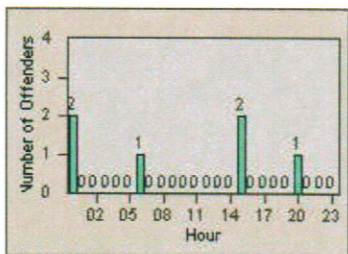

LOCATION: HA-HAES-01 Hawthorne Blvd
 DATE TO: 31/Jul/2010

LANE 4

LANE TOTAL

Redflex Redlight Offender Statistics

CONTRACT: Hawthorne
 DATE FROM: 1/Jul/2010

LOCATION: HA-HAES-03 Hawthorne Blvd
 DATE TO: 31/Jul/2010

LANE 1

LANE 2

LANE 3

Redflex Redlight Offender Statistics

CONTRACT: Hawthorne
 DATE FROM: 1/Jul/2010

LOCATION: HA-HAES-03 Hawthorne Blvd
 DATE TO: 31/Jul/2010

LANE 4

LANE TOTAL