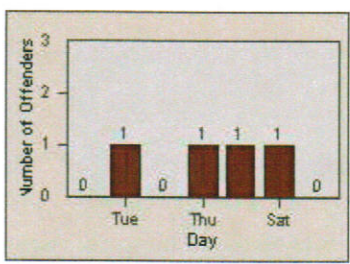

Redflex Redlight Offender Statistics

CONTRACT: Hawthorne
 DATE FROM: 1/Jul/2010

LOCATION: HA-HAES-01 Hawthorne Blvd
 DATE TO: 31/Jul/2010

LANE 1

LANE 2

LANE 3

Redflex Redlight Offender Statistics

CONTRACT: Hawthorne
 DATE FROM: 1/Jul/2010