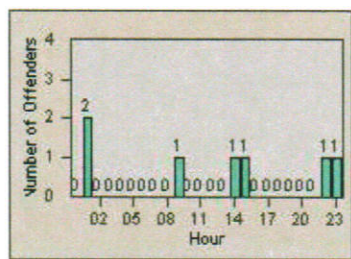

Redflex Redlight Offender Statistics

CONTRACT: Hawthorne
DATE FROM: 1/Jul/2010

LOCATION: HA-HAES-01 Hawthorne Blvd
DATE TO: 31/Jul/2010

LANE 4