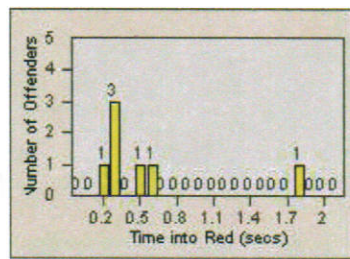

Redflex Redlight Offender Statistics

CONTRACT: Hawthorne
DATE FROM: 1/Jul/2010

LOCATION: HA-HAES-01 Hawthorne Blvd
DATE TO: 31/Jul/2010

LANE 4