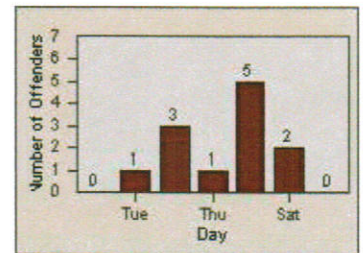

Redflex Redlight Offender Statistics

CONTRACT: Hawthorne
DATE FROM: 1/Jul/2010

LOCATION: HA-HAIM-03 Intersection Hawthorne
DATE TO: 31/Jul/2010

LANE 1