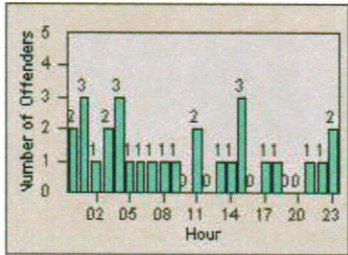

Redflex Redlight Offender Statistics

CONTRACT: Hawthorne
DATE FROM: 1/Jul/2010

LOCATION: HA-HAIM-01 Intersection Hawthorne
DATE TO: 31/Jul/2010

LANE 4