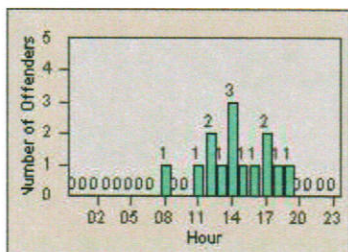

LOCATION: HA-HAES-01 Hawthorne Blvd
 DATE TO: 31/Jul/2010

LANE 4

LANE TOTAL

Redflex Redlight Offender Statistics

CONTRACT: Hawthorne
 DATE FROM: 1/Jul/2010

LOCATION: HA-HAES-03 Hawthorne Blvd
 DATE TO: 31/Jul/2010

LANE 1

LANE 2

LANE 3

Redflex Redlight Offender Statistics

CONTRACT: Hawthorne
 DATE FROM: 1/Jul/2010

LOCATION: HA-HAES-03 Hawthorne Blvd
 DATE TO: 31/Jul/2010

LANE 4

LANE TOTAL