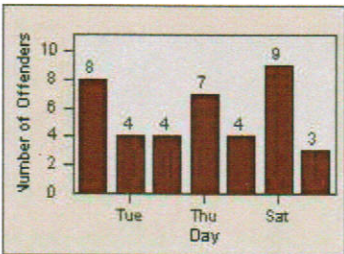

LANE 4

LANE TOTAL

Redflex Redlight Offender Statistics

CONTRACT: Hawthorne
 DATE FROM: 1/Jul/2010

LOCATION: HA-IMFR-01 Intersection Imperial
 DATE TO: 31/Jul/2010

LANE 1

LANE 2

LANE 3