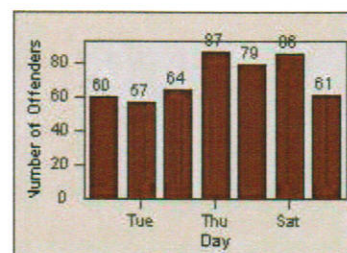

Redflex Redlight Offender Statistics

CONTRACT: Hawthorne
 DATE FROM: 1/Jul/2010

LOCATION: HA-HIRO-01 Hindry
 DATE TO: 31/Jul/2010

LANE 1

LANE 2

LANE 3

Redflex Redlight Offender Statistics

CONTRACT: Hawthorne LOCATION: HA-HIRO-01 Hindry
 DATE FROM: 1/Jul/2010 DATE TO: 31/Jul/2010