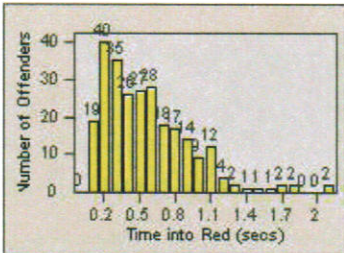

Redflex Redlight Offender Statistics

CONTRACT: Hawthorne
DATE FROM: 1/Jul/2010

LOCATION: HA-ROHI-01 Rosecrans
DATE TO: 31/Jul/2010

LANE 1

LANE 2

LANE 3