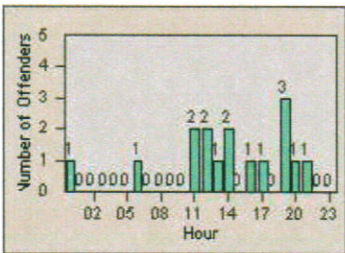

LANE 4

LANE TOTAL

Redflex Redlight Offender Statistics

CONTRACT: Hawthorne
 DATE FROM: 1/Jul/2010

LOCATION: HA-IMFR-01 Intersection Imperial
 DATE TO: 31/Jul/2010

LANE 1

LANE 2

LANE 3

Redflex Redlight Offender Statistics

CONTRACT: Hawthorne LOCATION: HA-IMFR-01 Intersection Imperial
 DATE FROM: 1/Jul/2010 DATE TO: 31/Jul/2010

LANE 4

LANE TOTAL

Redflex Redlight Offender Statistics

CONTRACT: Hawthorne
 DATE FROM: 1/Jul/2010