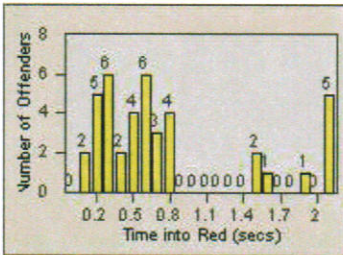

LANE 1

LANE 2

LANE 3

Redflex Redlight Offender Statistics

CONTRACT: Hawthorne
 DATE FROM: 1/Jul/2010

LOCATION: HA-HAES-03 Hawthorne Blvd
 DATE TO: 31/Jul/2010

LANE 4

LANE TOTAL