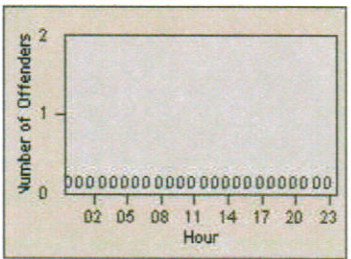

LANE 4

LANE TOTAL

Redflex Redlight Offender Statistics

CONTRACT: Hawthorne
 DATE FROM: 1/Jul/2010

LOCATION: HA-IMFR-01 Intersection Imperial
 DATE TO: 31/Jul/2010

LANE 1

LANE 2

LANE 3

Redflex Redlight Offender Statistics

CONTRACT: Hawthorne LOCATION: HA-IMFR-01 Intersection Imperial
 DATE FROM: 1/Jul/2010 DATE TO: 31/Jul/2010

LANE 4

LANE TOTAL

Redflex Redlight Offender Statistics

CONTRACT: Hawthorne
 DATE FROM: 1/Jul/2010