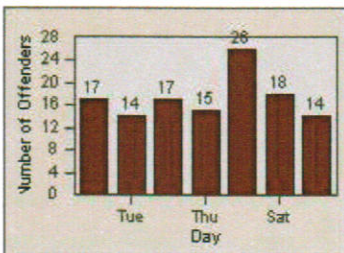

Redflex Redlight Offender Statistics

CONTRACT: Hawthorne
DATE FROM: 1/Jul/2010

LOCATION: HA-ROHI-01 Rosecrans
DATE TO: 31/Jul/2010

LANE 1