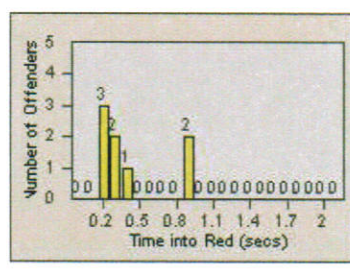

Redflex Redlight Offender Statistics

CONTRACT: Hawthorne
 DATE FROM: 1/Jul/2010

LOCATION: HA-HAIM-01 Intersection Hawthorne
 DATE TO: 31/Jul/2010

LANE 1

LANE 2

LANE 3

Redflex Redlight Offender Statistics

CONTRACT: Hawthorne
 DATE FROM: 1/Jul/2010