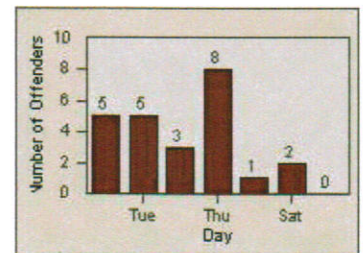

Redflex Redlight Offender Statistics

CONTRACT: Hawthorne
DATE FROM: 1/Jul/2010

LOCATION: HA-HAIM-03 Intersection Hawthorne
DATE TO: 31/Jul/2010

LANE 1

LANE 2

LANE 3