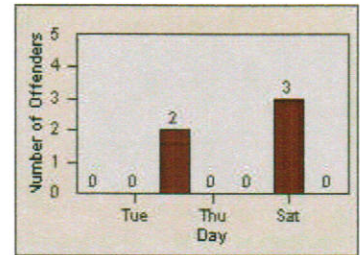

LANE 1

LANE 2

LANE 3

Redflex Redlight Offender Statistics

CONTRACT: Hawthorne
 DATE FROM: 1/Jul/2010

LOCATION: HA-HAES-03 Hawthorne Blvd
 DATE TO: 31/Jul/2010

LANE 4

LANE TOTAL