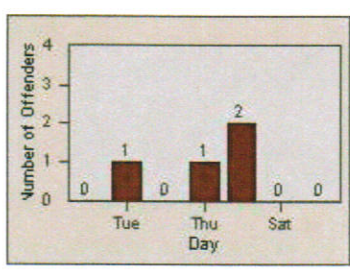

Redflex Redlight Offender Statistics

CONTRACT: Hawthorne
 DATE FROM: 1/Jul/2010

LOCATION: HA-HAIM-01 Intersection Hawthorne
 DATE TO: 31/Jul/2010

LANE 1

LANE 2

LANE 3

Redflex Redlight Offender Statistics

CONTRACT: Hawthorne
 DATE FROM: 1/Jul/2010