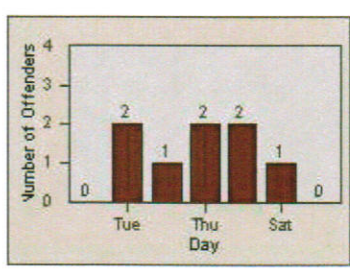

Redflex Redlight Offender Statistics

CONTRACT: Hawthorne
 DATE FROM: 1/Jul/2010

LOCATION: HA-HAIM-01 Intersection Hawthorne
 DATE TO: 31/Jul/2010

LANE 1

LANE 2

LANE 3

Redflex Redlight Offender Statistics

CONTRACT: Hawthorne
 DATE FROM: 1/Jul/2010