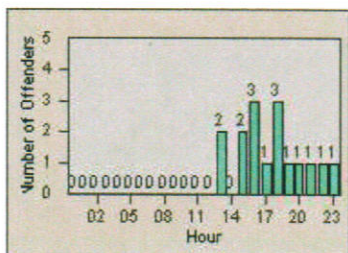

LOCATION: HA-HAES-01 Hawthorne Blvd
 DATE TO: 31/Jul/2010

LANE 4

LANE TOTAL

Redflex Redlight Offender Statistics

CONTRACT: Hawthorne
 DATE FROM: 1/Jul/2010

LOCATION: HA-HAES-03 Hawthorne Blvd
 DATE TO: 31/Jul/2010

LANE 1

LANE 2

LANE 3

Redflex Redlight Offender Statistics

CONTRACT: Hawthorne
 DATE FROM: 1/Jul/2010

LOCATION: HA-HAES-03 Hawthorne Blvd
 DATE TO: 31/Jul/2010

LANE 4

LANE TOTAL