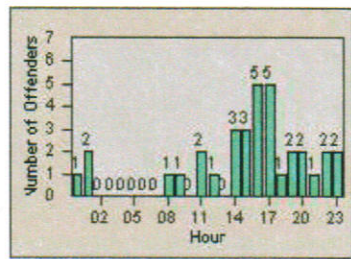

Redflex Redlight Offender Statistics

CONTRACT: Hawthorne
DATE FROM: 1/Jul/2010

LOCATION: HA-HAES-01 Hawthorne Blvd
DATE TO: 31/Jul/2010

LANE 4

LANE TOTAL