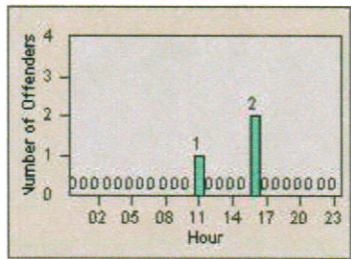

LANE 1

LANE 2

LANE 3

Redflex Redlight Offender Statistics

CONTRACT: Hawthorne
 DATE FROM: 1/Jul/2010

LOCATION: HA-HAIM-03 Intersection Hawthorne
 DATE TO: 31/Jul/2010

LANE 4

LANE TOTAL