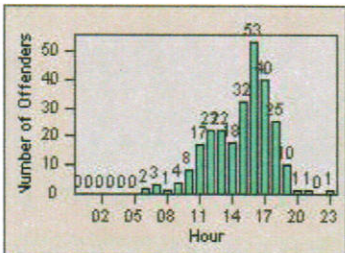

LANE 4

LANE TOTAL

Redflex Redlight Offender Statistics

CONTRACT: Hawthorne
 DATE FROM: 1/Jul/2010

LOCATION: HA-IMFR-01 Intersection Imperial
 DATE TO: 31/Jul/2010

LANE 1

LANE 2

LANE 3

Redflex Redlight Offender Statistics

CONTRACT: Hawthorne LOCATION: HA-IMFR-01 Intersection Imperial
 DATE FROM: 1/Jul/2010 DATE TO: 31/Jul/2010

LANE 4

LANE TOTAL

Redflex Redlight Offender Statistics

CONTRACT: Hawthorne
 DATE FROM: 1/Jul/2010

LOCATION: HA-ROHI-01 Rosecrans
 DATE TO: 31/Jul/2010

LANE 1

LANE 2

LANE 3

Redflex Redlight Offender Statistics

CONTRACT: Hawthorne
 DATE FROM: 1/Jul/2010

LOCATION: HA-ROHI-01 Rosecrans
 DATE TO: 31/Jul/2010