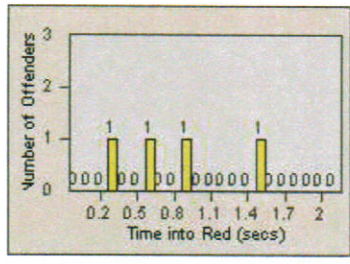

Redflex Redlight Offender Statistics

CONTRACT: Hawthorne
 DATE FROM: 1/Jul/2010

LOCATION: HA-HAES-01 Hawthorne Blvd
 DATE TO: 31/Jul/2010

LANE 1

LANE 2

LANE 3

Redflex Redlight Offender Statistics

CONTRACT: Hawthorne
 DATE FROM: 1/Jul/2010