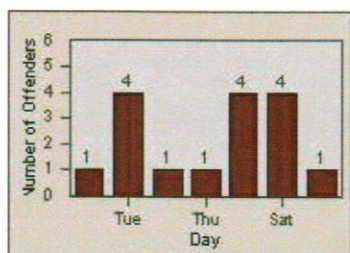

Redflex Redlight Offender Statistics

CONTRACT: Hawthorne
DATE FROM: 1/Jul/2010

LOCATION: HA-HAES-03 Hawthorne Blvd
DATE TO: 31/Jul/2010

LANE 1

LANE 2

LANE 3