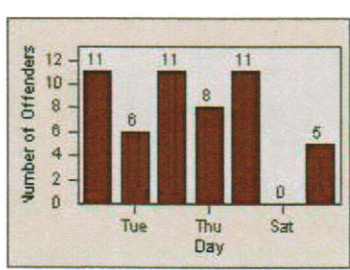

Redflex Redlight Offender Statistics

CONTRACT: Hawthorne
DATE FROM: 1/Jul/2010

LOCATION: HA-HAIM-01 Intersection Hawthorne
DATE TO: 31/Jul/2010

LANE 1