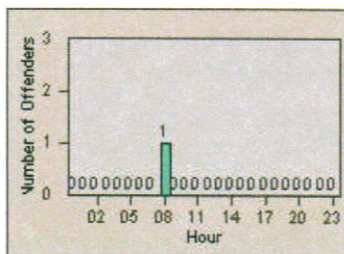

Redflex Redlight Offender Statistics

CONTRACT: Hawthorne
DATE FROM: 1/Jul/2010

LOCATION: HA-HAIM-03 Intersection Hawthorne
DATE TO: 31/Jul/2010

LANE 1

LANE 2

LANE 3