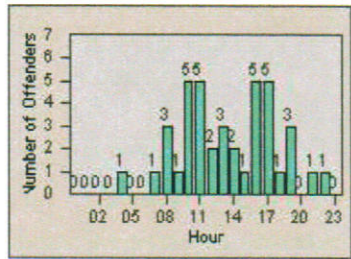

LANE 1

LANE 2

LANE 3

Redflex Redlight Offender Statistics

CONTRACT: Hawthorne
 DATE FROM: 1/Jul/2010

LOCATION: HA-HAIM-03 Intersection Hawthorne
 DATE TO: 31/Jul/2010

LANE 4

LANE TOTAL