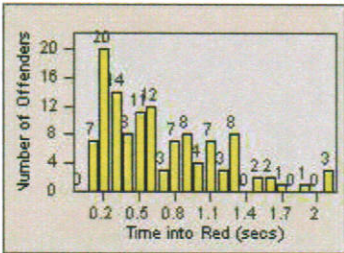

Redflex Redlight Offender Statistics

CONTRACT: Hawthorne
DATE FROM: 1/Jul/2010

LOCATION: HA-ROHI-01 Rosecrans
DATE TO: 31/Jul/2010

LANE 1