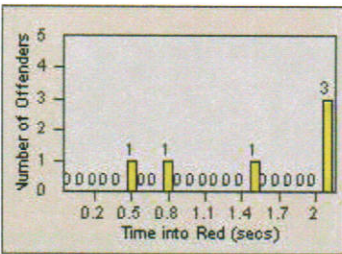

Redflex Redlight Offender Statistics

CONTRACT: Hawthorne
DATE FROM: 1/Jul/2010

LOCATION: HA-HAES-03 Hawthorne Blvd
DATE TO: 31/Jul/2010

LANE 1

LANE 2

LANE 3