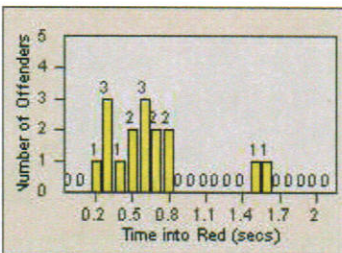

LOCATION: HA-HAES-01 Hawthorne Blvd
 DATE TO: 31/Jul/2010

LANE 4

LANE TOTAL

Redflex Redlight Offender Statistics

CONTRACT: Hawthorne
 DATE FROM: 1/Jul/2010

LOCATION: HA-HAES-03 Hawthorne Blvd
 DATE TO: 31/Jul/2010

LANE 1

LANE 2

LANE 3

Redflex Redlight Offender Statistics

CONTRACT: Hawthorne
 DATE FROM: 1/Jul/2010

LOCATION: HA-HAES-03 Hawthorne Blvd
 DATE TO: 31/Jul/2010

LANE 4

LANE TOTAL