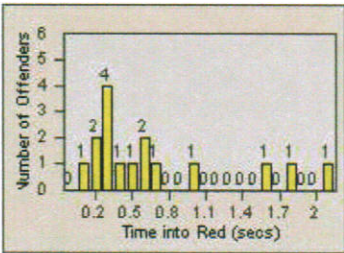

Redflex Redlight Offender Statistics

CONTRACT: Hawthorne
 DATE FROM: 1/Jul/2010

LOCATION: HA-HIRO-01 Hindry
 DATE TO: 31/Jul/2010

LANE 1

LANE 2

LANE 3

Redflex Redlight Offender Statistics

CONTRACT: Hawthorne LOCATION: HA-HIRO-01 Hindry
 DATE FROM: 1/Jul/2010 DATE TO: 31/Jul/2010

LANE 4

LANE TOTAL

Redflex Redlight Offender Statistics

CONTRACT: Hawthorne
 DATE FROM: 1/Jul/2010

LOCATION: HA-IMFR-01 Intersection Imperial
 DATE TO: 31/Jul/2010

LANE 1

LANE 2

LANE 3

Redflex Redlight Offender Statistics

CONTRACT: Hawthorne LOCATION: HA-IMFR-01 Intersection Imperial
 DATE FROM: 1/Jul/2010 DATE TO: 31/Jul/2010

LANE 4

LANE TOTAL

Redflex Redlight Offender Statistics

CONTRACT: Hawthorne
 DATE FROM: 1/Jul/2010