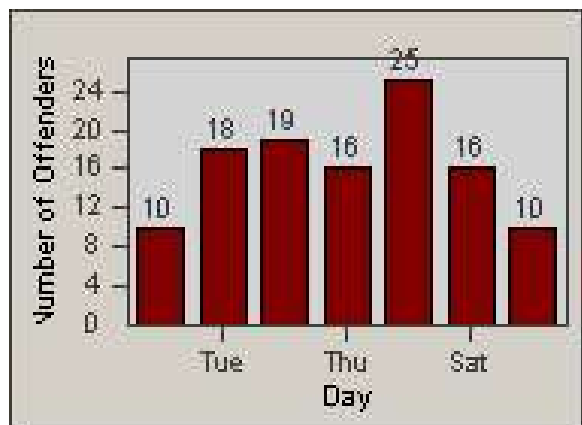

Redflex Redlight Offender Statistics

CONTRACT: Hayward
 DATE FROM: 1/Apr/2010

LOCATION: HAY-SCJA-01 Santa Clara St and Jackson St
 DATE TO: 30/Jun/2010

LANE 1

LANE 2

LANE 3

Redflex Redlight Offender Statistics

CONTRACT: Hayward
 DATE FROM: 1/Apr/2010

LOCATION: HAY-SCJA-01 Santa Clara St and Jackson St
 DATE TO: 30/Jun/2010

LANE 4

LANE 5

Redflex Redlight Offender Statistics

CONTRACT: Hayward
 DATE FROM: 1/Apr/2010