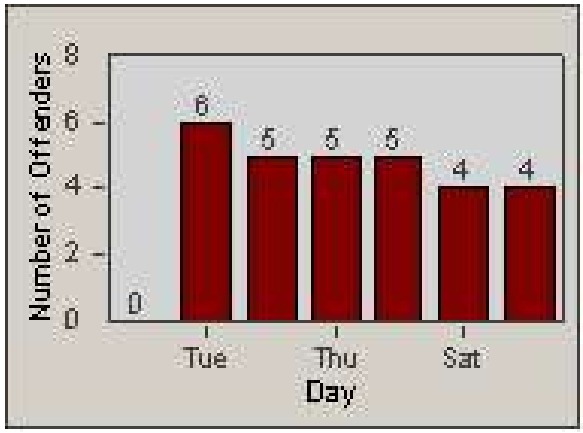

Redflex Redlight Offender Statistics

CONTRACT: Hayward
 DATE FROM: 1/Apr/2010

LOCATION: HAY-SCJA-01 Santa Clara St and Jackson St
 DATE TO: 30/Jun/2010

LANE 1

LANE 2

LANE 3

Redflex Redlight Offender Statistics

CONTRACT: Hayward
 DATE FROM: 1/Apr/2010

LOCATION: HAY-SCJA-01 Santa Clara St and Jackson St
 DATE TO: 30/Jun/2010

LANE 4

LANE 5

Redflex Redlight Offender Statistics

CONTRACT: Hayward
 DATE FROM: 1/Apr/2010