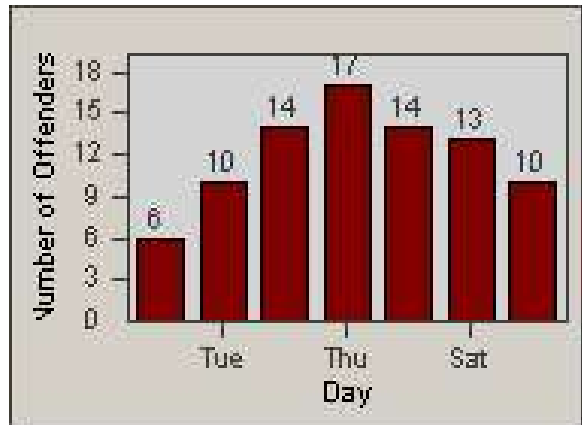

Redflex Redlight Offender Statistics

CONTRACT: Hayward
 DATE FROM: 1/Apr/2010

LOCATION: HAY-SCJA-01 Santa Clara St and Jackson St
 DATE TO: 30/Jun/2010

LANE 1

LANE 2

LANE 3

Redflex Redlight Offender Statistics

CONTRACT: Hayward
 DATE FROM: 1/Apr/2010

LOCATION: HAY-SCJA-01 Santa Clara St and Jackson St
 DATE TO: 30/Jun/2010

LANE 4

LANE 5

Redflex Redlight Offender Statistics

CONTRACT: Hayward
 DATE FROM: 1/Apr/2010