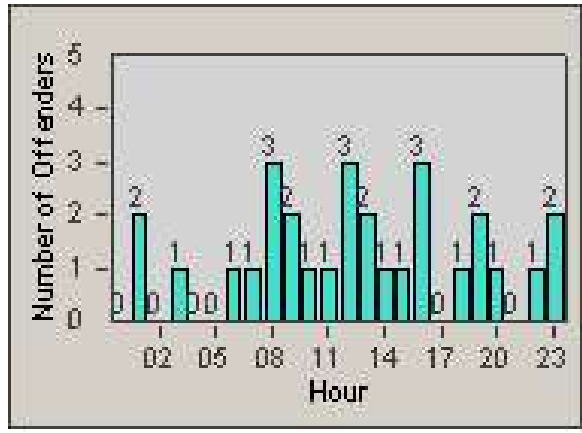

Redflex Redlight Offender Statistics

CONTRACT: Hayward
 DATE FROM: 1/Apr/2010

LOCATION: HAY-SCJA-01 Santa Clara St and Jackson St
 DATE TO: 30/Jun/2010

LANE 1

LANE 2

LANE 3

Redflex Redlight Offender Statistics

CONTRACT: Hayward
 DATE FROM: 1/Apr/2010

LOCATION: HAY-SCJA-01 Santa Clara St and Jackson St
 DATE TO: 30/Jun/2010

LANE 4

LANE 5

Redflex Redlight Offender Statistics

CONTRACT: Hayward
 DATE FROM: 1/Apr/2010