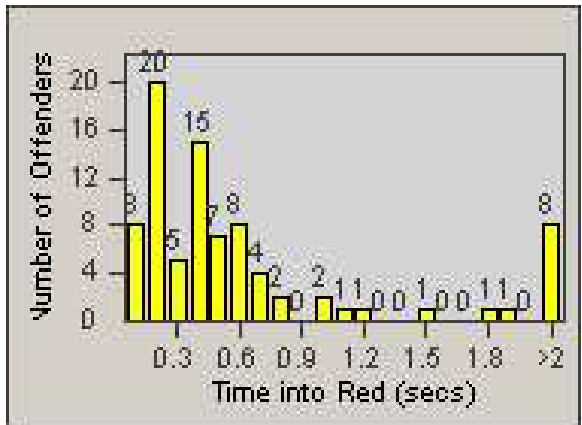

Redflex Redlight Offender Statistics

CONTRACT: Hayward
 DATE FROM: 1/Apr/2010

LOCATION: HAY-SCJA-01 Santa Clara St and Jackson St
 DATE TO: 30/Jun/2010

LANE 1

LANE 2

LANE 3

Redflex Redlight Offender Statistics

CONTRACT: Hayward
 DATE FROM: 1/Apr/2010

LOCATION: HAY-SCJA-01 Santa Clara St and Jackson St
 DATE TO: 30/Jun/2010

LANE 4

LANE 5

Redflex Redlight Offender Statistics

CONTRACT: Hayward
 DATE FROM: 1/Apr/2010