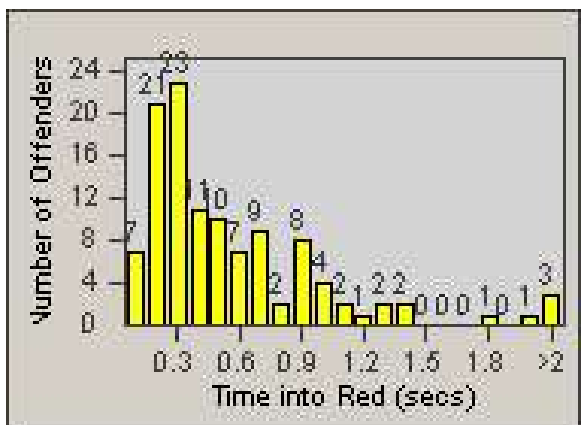

Redflex Redlight Offender Statistics

CONTRACT: Hayward
 DATE FROM: 1/Apr/2010

LOCATION: HAY-SCJA-01 Santa Clara St and Jackson St
 DATE TO: 30/Jun/2010

LANE 1

LANE 2

LANE 3

Redflex Redlight Offender Statistics

CONTRACT: Hayward
 DATE FROM: 1/Apr/2010

LOCATION: HAY-SCJA-01 Santa Clara St and Jackson St
 DATE TO: 30/Jun/2010

LANE 4

LANE 5

Redflex Redlight Offender Statistics

CONTRACT: Hayward
 DATE FROM: 1/Apr/2010