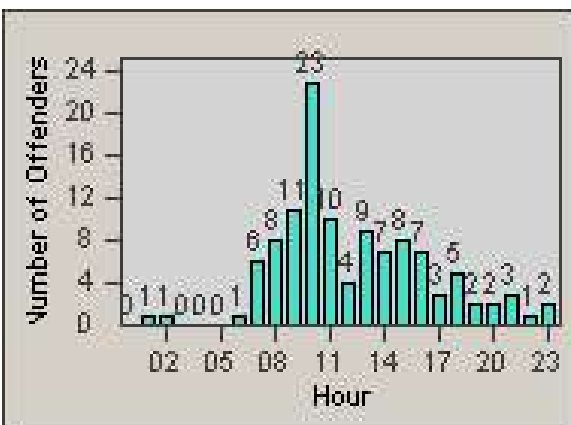

Redflex Redlight Offender Statistics

CONTRACT: Hayward
 DATE FROM: 1/Apr/2010

LOCATION: HAY-SCJA-01 Santa Clara St and Jackson St
 DATE TO: 30/Jun/2010

LANE 1

LANE 2

LANE 3

Redflex Redlight Offender Statistics

CONTRACT: Hayward
 DATE FROM: 1/Apr/2010

LOCATION: HAY-SCJA-01 Santa Clara St and Jackson St
 DATE TO: 30/Jun/2010

LANE 4

LANE 5

Redflex Redlight Offender Statistics

CONTRACT: Hayward
 DATE FROM: 1/Apr/2010