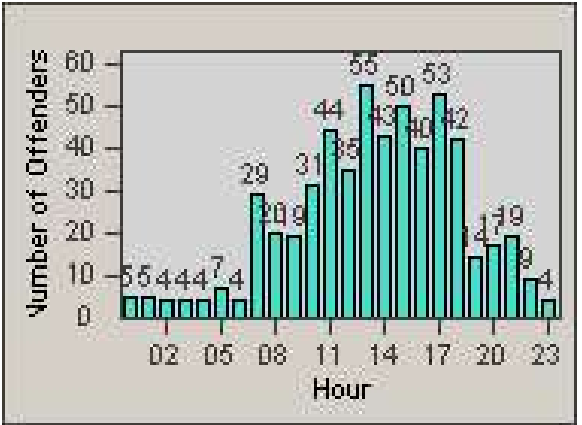

Redflex Redlight Offender Statistics

CONTRACT: Hayward
 DATE FROM: 1/Apr/2010

LOCATION: HAY-SCJA-01 Santa Clara St and Jackson St
 DATE TO: 30/Jun/2010

LANE 1

LANE 2

LANE 3

Redflex Redlight Offender Statistics

CONTRACT: Hayward
 DATE FROM: 1/Apr/2010

LOCATION: HAY-SCJA-01 Santa Clara St and Jackson St
 DATE TO: 30/Jun/2010

LANE 4

LANE 5

Redflex Redlight Offender Statistics

CONTRACT: Hayward
 DATE FROM: 1/Apr/2010