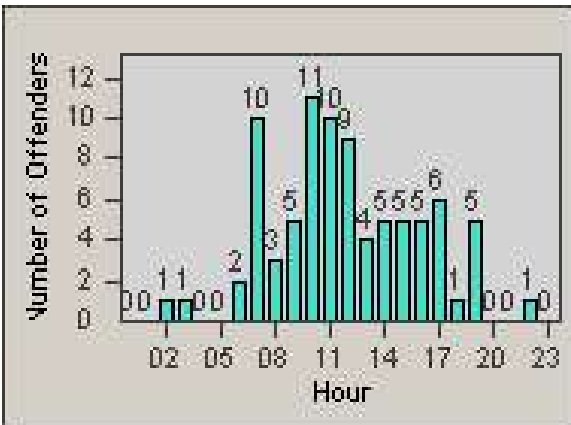

Redflex Redlight Offender Statistics

CONTRACT: Hayward
 DATE FROM: 1/Apr/2010

LOCATION: HAY-SCJA-01 Santa Clara St and Jackson St
 DATE TO: 30/Jun/2010

LANE 1

LANE 2

LANE 3

Redflex Redlight Offender Statistics

CONTRACT: Hayward
 DATE FROM: 1/Apr/2010

LOCATION: HAY-SCJA-01 Santa Clara St and Jackson St
 DATE TO: 30/Jun/2010

LANE 4

LANE 5

Redflex Redlight Offender Statistics

CONTRACT: Hayward
 DATE FROM: 1/Apr/2010