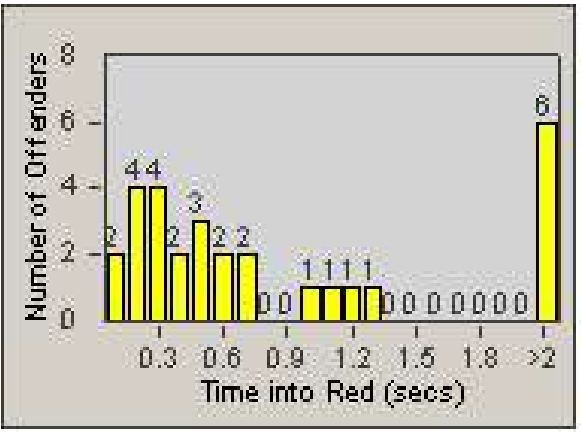

Redflex Redlight Offender Statistics

CONTRACT: Hayward
 DATE FROM: 1/Apr/2010

LOCATION: HAY-SCJA-01 Santa Clara St and Jackson St
 DATE TO: 30/Jun/2010

LANE 1

LANE 2

LANE 3

Redflex Redlight Offender Statistics

CONTRACT: Hayward
 DATE FROM: 1/Apr/2010

LOCATION: HAY-SCJA-01 Santa Clara St and Jackson St
 DATE TO: 30/Jun/2010

LANE 4

LANE 5

Redflex Redlight Offender Statistics

CONTRACT: Hayward
 DATE FROM: 1/Apr/2010