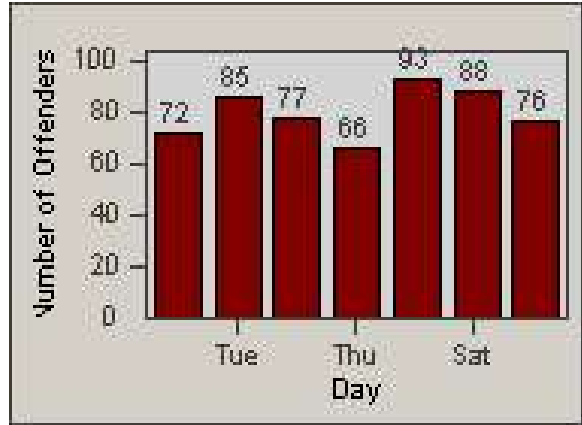

Redflex Redlight Offender Statistics

CONTRACT: Hayward
 DATE FROM: 1/Apr/2010

LOCATION: HAY-SCJA-01 Santa Clara St and Jackson St
 DATE TO: 30/Jun/2010

LANE 1

LANE 2

LANE 3

Redflex Redlight Offender Statistics

CONTRACT: Hayward
 DATE FROM: 1/Apr/2010

LOCATION: HAY-SCJA-01 Santa Clara St and Jackson St
 DATE TO: 30/Jun/2010

LANE 4

LANE 5

Redflex Redlight Offender Statistics

CONTRACT: Hayward
 DATE FROM: 1/Apr/2010