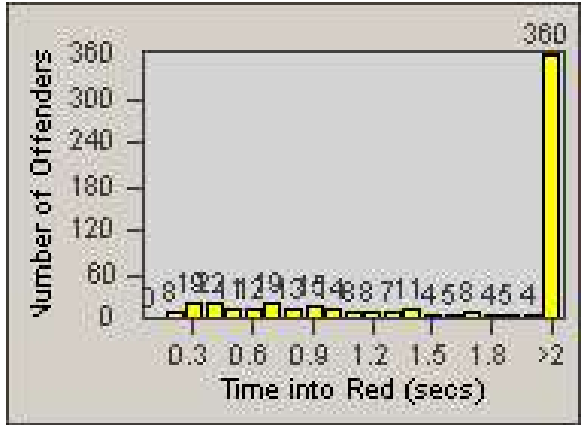

Redflex Redlight Offender Statistics

CONTRACT: Hayward
 DATE FROM: 1/Apr/2010

LOCATION: HAY-SCJA-01 Santa Clara St and Jackson St
 DATE TO: 30/Jun/2010

LANE 1

LANE 2

LANE 3

Redflex Redlight Offender Statistics

CONTRACT: Hayward
 DATE FROM: 1/Apr/2010

LOCATION: HAY-SCJA-01 Santa Clara St and Jackson St
 DATE TO: 30/Jun/2010

LANE 4

LANE 5

Redflex Redlight Offender Statistics

CONTRACT: Hayward
 DATE FROM: 1/Apr/2010