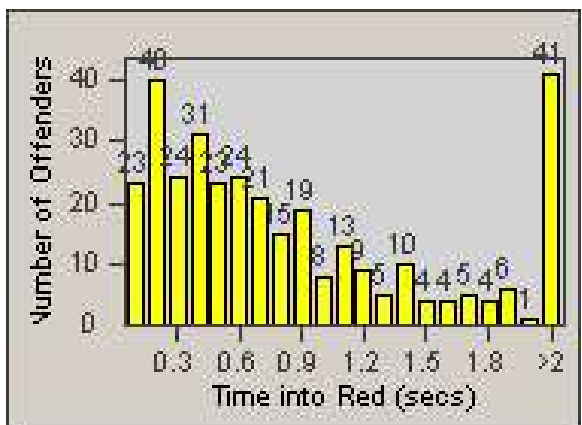

Redflex Redlight Offender Statistics

CONTRACT: Hayward
 DATE FROM: 1/Apr/2010

LOCATION: HAY-WIHE-01 Winton Avenue and Hesperian Blvd
 DATE TO: 30/Jun/2010

LANE 1

LANE 2

LANE 3

Redflex Redlight Offender Statistics

CONTRACT: Hayward
 DATE FROM: 1/Apr/2010

LOCATION: HAY-WIHE-01 Winton Avenue and Hesperian Blvd
 DATE TO: 30/Jun/2010

LANE 4

LANE 5

Redflex Redlight Offender Statistics

CONTRACT: Hayward
 DATE FROM: 1/Apr/2010