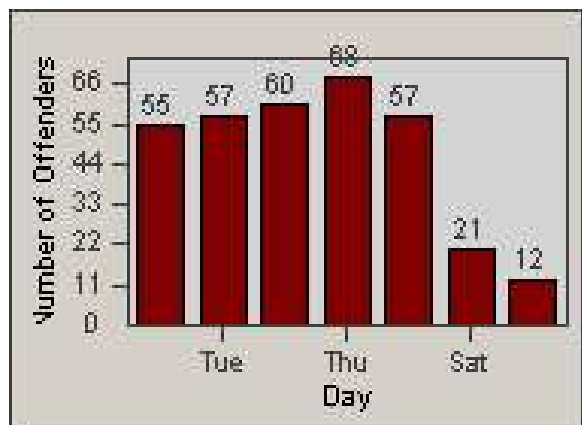

Redflex Redlight Offender Statistics

CONTRACT: Hayward
 DATE FROM: 1/Apr/2010

LOCATION: HAY-WIHE-01 Winton Avenue and Hesperian Blvd
 DATE TO: 30/Jun/2010

LANE 1

LANE 2

LANE 3

Redflex Redlight Offender Statistics