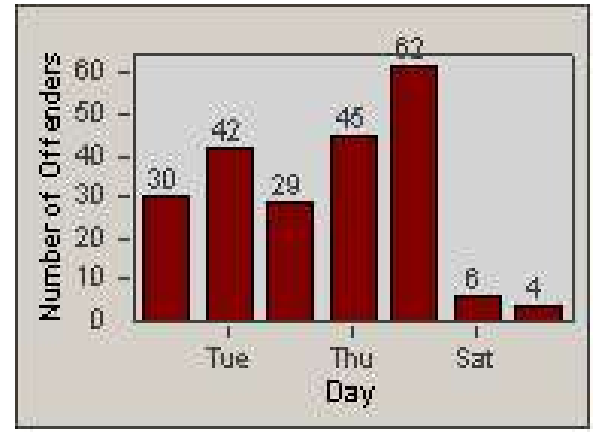

Redflex Redlight Offender Statistics

CONTRACT: Hayward
 DATE FROM: 1/Apr/2010

LOCATION: HAY-WIHE-01 Winton Avenue and Hesperian Blvd
 DATE TO: 30/Jun/2010

LANE 1

LANE 2

LANE 3

Redflex Redlight Offender Statistics

CONTRACT: Hayward
 DATE FROM: 1/Apr/2010

LOCATION: HAY-WIHE-01 Winton Avenue and Hesperian Blvd
 DATE TO: 30/Jun/2010

LANE 4

LANE 5

Redflex Redlight Offender Statistics

CONTRACT: Hayward
 DATE FROM: 1/Apr/2010