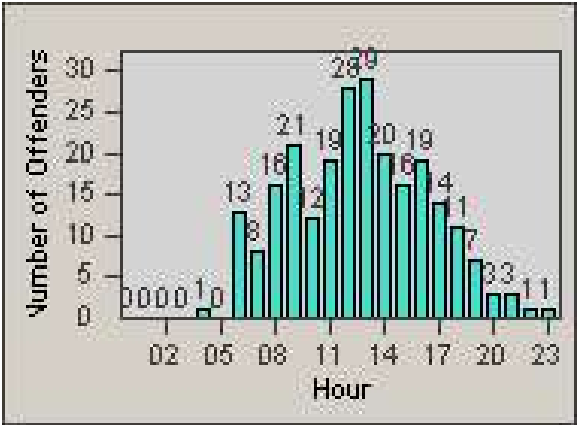

Redflex Redlight Offender Statistics

CONTRACT: Hayward
 DATE FROM: 1/Apr/2010

LOCATION: HAY-WIHE-01 Winton Avenue and Hesperian Blvd
 DATE TO: 30/Jun/2010

LANE 1

LANE 2

LANE 3

Redflex Redlight Offender Statistics

CONTRACT: Hayward
 DATE FROM: 1/Apr/2010

LOCATION: HAY-WIHE-01 Winton Avenue and Hesperian Blvd
 DATE TO: 30/Jun/2010

LANE 4

LANE 5

Redflex Redlight Offender Statistics

CONTRACT: Hayward
 DATE FROM: 1/Apr/2010