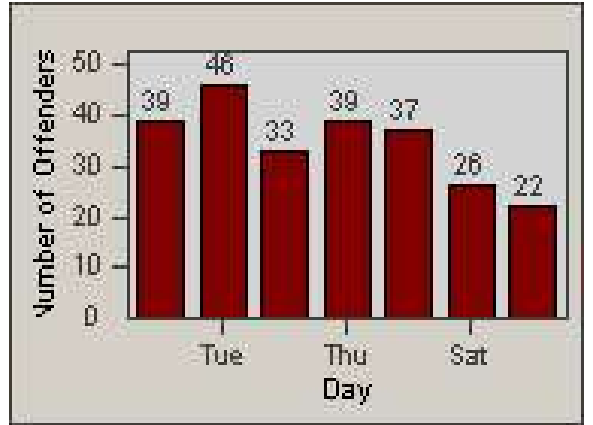

Redflex Redlight Offender Statistics

CONTRACT: Hayward
 DATE FROM: 1/Apr/2010

LOCATION: HAY-WIHE-01 Winton Avenue and Hesperian Blvd
 DATE TO: 30/Jun/2010

LANE 1

LANE 2

LANE 3

Redflex Redlight Offender Statistics

CONTRACT: Hayward
 DATE FROM: 1/Apr/2010

LOCATION: HAY-WIHE-01 Winton Avenue and Hesperian Blvd
 DATE TO: 30/Jun/2010

LANE 4

LANE 5

Redflex Redlight Offender Statistics

CONTRACT: Hayward
 DATE FROM: 1/Apr/2010