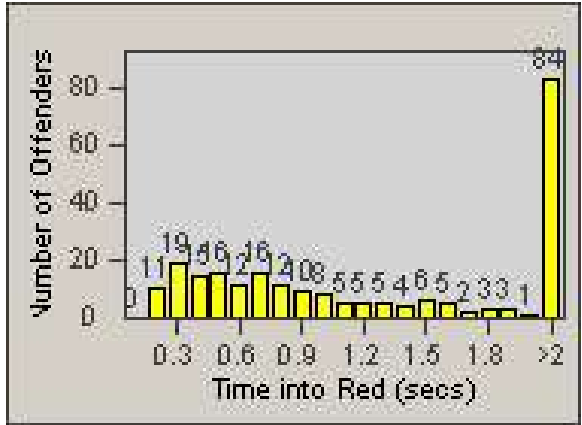

Redflex Redlight Offender Statistics

CONTRACT: Hayward
 DATE FROM: 1/Apr/2010

LOCATION: HAY-WIHE-01 Winton Avenue and Hesperian Blvd
 DATE TO: 30/Jun/2010

LANE 1

LANE 2

LANE 3

Redflex Redlight Offender Statistics

CONTRACT: Hayward
 DATE FROM: 1/Apr/2010

LOCATION: HAY-WIHE-01 Winton Avenue and Hesperian Blvd
 DATE TO: 30/Jun/2010

LANE 4

LANE 5

Redflex Redlight Offender Statistics

CONTRACT: Hayward
 DATE FROM: 1/Apr/2010