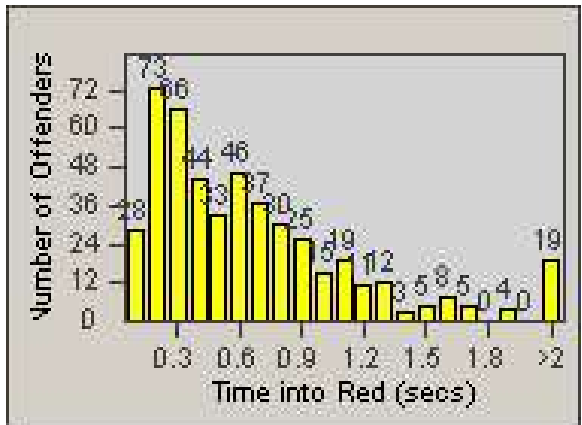

Redflex Redlight Offender Statistics

CONTRACT: Hayward
 DATE FROM: 1/Apr/2010

LOCATION: HAY-WIHE-01 Winton Avenue and Hesperian Blvd
 DATE TO: 30/Jun/2010

LANE 1

LANE 2

LANE 3

Redflex Redlight Offender Statistics

CONTRACT: Hayward
 DATE FROM: 1/Apr/2010

LOCATION: HAY-WIHE-01 Winton Avenue and Hesperian Blvd
 DATE TO: 30/Jun/2010

LANE 4

LANE 5

Redflex Redlight Offender Statistics

CONTRACT: Hayward
 DATE FROM: 1/Apr/2010