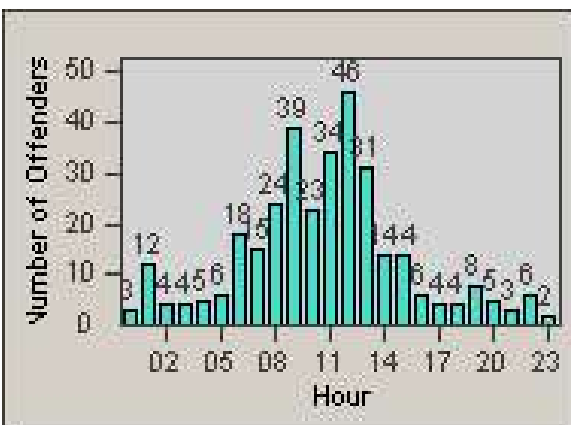

Redflex Redlight Offender Statistics

CONTRACT: Hayward
 DATE FROM: 1/Apr/2010

LOCATION: HAY-WIHE-01 Winton Avenue and Hesperian Blvd
 DATE TO: 30/Jun/2010

LANE 1

LANE 2

LANE 3

Redflex Redlight Offender Statistics

CONTRACT: Hayward
 DATE FROM: 1/Apr/2010

LOCATION: HAY-WIHE-01 Winton Avenue and Hesperian Blvd
 DATE TO: 30/Jun/2010

LANE 4

LANE 5

Redflex Redlight Offender Statistics

CONTRACT: Hayward
 DATE FROM: 1/Apr/2010