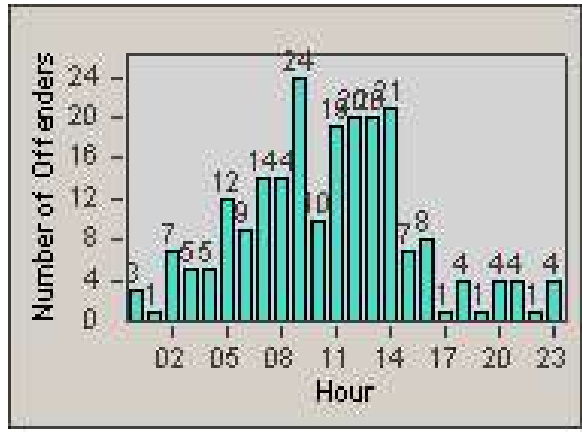

Redflex Redlight Offender Statistics

CONTRACT: Hayward
 DATE FROM: 1/Apr/2010

LOCATION: HAY-WIHE-01 Winton Avenue and Hesperian Blvd
 DATE TO: 30/Jun/2010

LANE 1

LANE 2

LANE 3

Redflex Redlight Offender Statistics

CONTRACT: Hayward
 DATE FROM: 1/Apr/2010

LOCATION: HAY-WIHE-01 Winton Avenue and Hesperian Blvd
 DATE TO: 30/Jun/2010

LANE 4

LANE 5

Redflex Redlight Offender Statistics

CONTRACT: Hayward
 DATE FROM: 1/Apr/2010