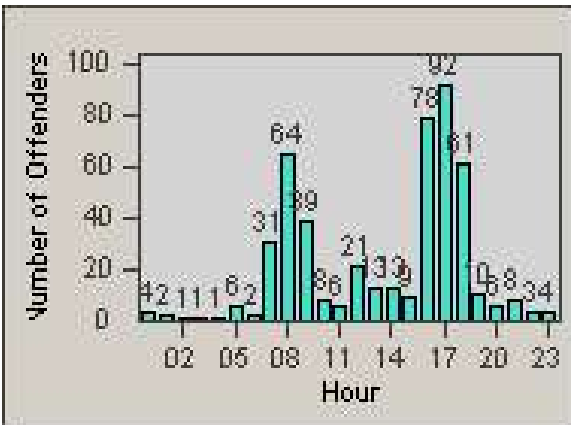

Redflex Redlight Offender Statistics

CONTRACT: Hayward
 DATE FROM: 1/Apr/2010

LOCATION: HAY-WIHE-01 Winton Avenue and Hesperian Blvd
 DATE TO: 30/Jun/2010

LANE 1

LANE 2

LANE 3

Redflex Redlight Offender Statistics

CONTRACT: Hayward
 DATE FROM: 1/Apr/2010

LOCATION: HAY-WIHE-01 Winton Avenue and Hesperian Blvd
 DATE TO: 30/Jun/2010

LANE 4

LANE 5

Redflex Redlight Offender Statistics

CONTRACT: Hayward
 DATE FROM: 1/Apr/2010