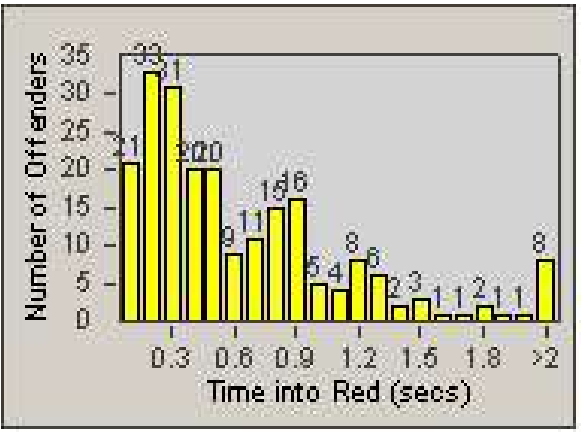

Redflex Redlight Offender Statistics

CONTRACT: Hayward
 DATE FROM: 1/Apr/2010

LOCATION: HAY-WIHE-01 Winton Avenue and Hesperian Blvd
 DATE TO: 30/Jun/2010

LANE 1

LANE 2

LANE 3

Redflex Redlight Offender Statistics

CONTRACT: Hayward
 DATE FROM: 1/Apr/2010

LOCATION: HAY-WIHE-01 Winton Avenue and Hesperian Blvd
 DATE TO: 30/Jun/2010

LANE 4

LANE 5

Redflex Redlight Offender Statistics

CONTRACT: Hayward
 DATE FROM: 1/Apr/2010