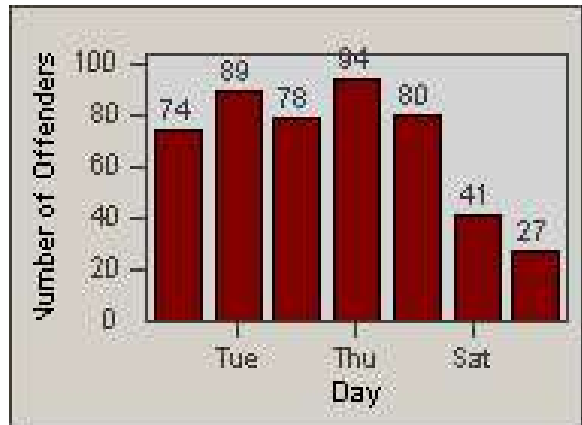

Redflex Redlight Offender Statistics

CONTRACT: Hayward
 DATE FROM: 1/Apr/2010

LOCATION: HAY-WIHE-01 Winton Avenue and Hesperian Blvd
 DATE TO: 30/Jun/2010

LANE 1

LANE 2

LANE 3

Redflex Redlight Offender Statistics

CONTRACT: Hayward
 DATE FROM: 1/Apr/2010

LOCATION: HAY-WIHE-01 Winton Avenue and Hesperian Blvd
 DATE TO: 30/Jun/2010

LANE 4

LANE 5

Redflex Redlight Offender Statistics

CONTRACT: Hayward
 DATE FROM: 1/Apr/2010