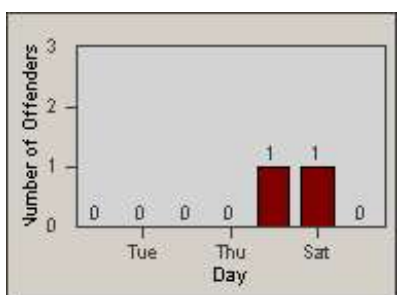

Redflex Redlight Offender Statistics

CONTRACT: Laguna Woods
 DATE FROM: 1/Jul/2006

LOCATION: LAG-ETMO-03 El Toro Rd
 DATE TO: 31/Jul/2006

LANE 1

LANE 2

LANE 3

Redflex Redlight Offender Statistics

CONTRACT: Laguna Woods
 DATE FROM: 1/Jul/2006