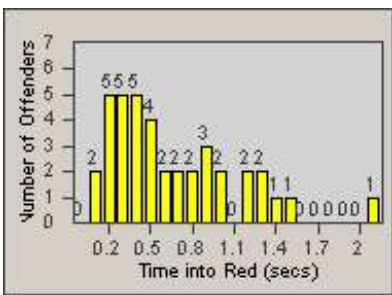

Redflex Redlight Offender Statistics

CONTRACT: Laguna Woods
 DATE FROM: 1/Jul/2006

LOCATION: LAG-ETMO-03 El Toro Rd
 DATE TO: 31/Jul/2006

LANE 1

LANE 2

LANE 3

Redflex Redlight Offender Statistics

CONTRACT: Laguna Woods
 DATE FROM: 1/Jul/2006

LOCATION: LAG-ETMO-03 El Toro Rd
 DATE TO: 31/Jul/2006

LANE 4

LANE TOTAL

Redflex Redlight Offender Statistics

CONTRACT: Laguna Woods
 DATE FROM: 1/Jul/2006

LOCATION: LAG-ETMO-03 El Toro Rd
 DATE TO: 31/Jul/2006