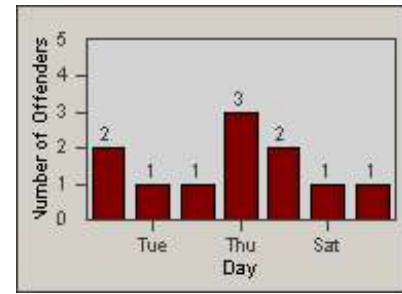

Redflex Redlight Offender Statistics

CONTRACT: Laguna Woods
DATE FROM: 1/Jul/2006

LOCATION: LAG-ETMO-03 El Toro Rd
DATE TO: 31/Jul/2006

LANE 4

LANE TOTAL