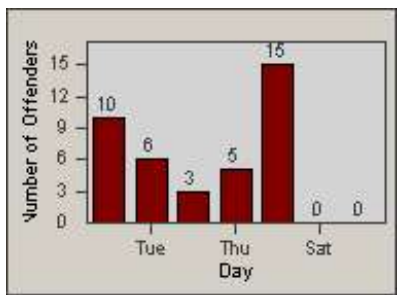

Redflex Redlight Offender Statistics

CONTRACT: Laguna Woods
 DATE FROM: 1/Jul/2006

LOCATION: LAG-ETMO-03 El Toro Rd
 DATE TO: 31/Jul/2006

LANE 1

LANE 2

LANE 3

Redflex Redlight Offender Statistics

CONTRACT: Laguna Woods
 DATE FROM: 1/Jul/2006