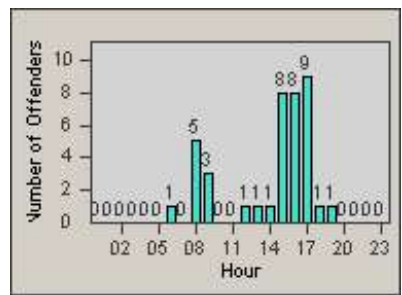

Redflex Redlight Offender Statistics

CONTRACT: Laguna Woods
 DATE FROM: 1/Jul/2006

LOCATION: LAG-ETMO-03 El Toro Rd
 DATE TO: 31/Jul/2006

LANE 1

LANE 2

LANE 3

Redflex Redlight Offender Statistics

CONTRACT: Laguna Woods
 DATE FROM: 1/Jul/2006

LOCATION: LAG-ETMO-03 El Toro Rd
 DATE TO: 31/Jul/2006

LANE 4

LANE TOTAL

Redflex Redlight Offender Statistics

CONTRACT: Laguna Woods
 DATE FROM: 1/Jul/2006

LOCATION: LAG-ETMO-03 El Toro Rd
 DATE TO: 31/Jul/2006