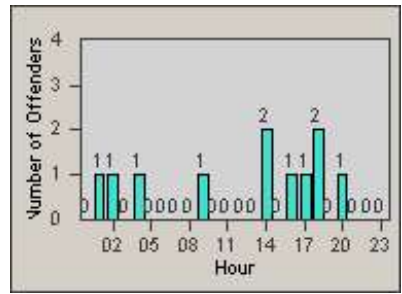

Redflex Redlight Offender Statistics

CONTRACT: Laguna Woods
 DATE FROM: 1/Jul/2006

LOCATION: LAG-ETMO-03 El Toro Rd
 DATE TO: 31/Jul/2006

LANE 1

LANE 2

LANE 3

Redflex Redlight Offender Statistics

CONTRACT: Laguna Woods
 DATE FROM: 1/Jul/2006

LOCATION: LAG-ETMO-03 El Toro Rd
 DATE TO: 31/Jul/2006

LANE 4

LANE TOTAL

Redflex Redlight Offender Statistics

CONTRACT: Laguna Woods
 DATE FROM: 1/Jul/2006

LOCATION: LAG-ETMO-03 El Toro Rd
 DATE TO: 31/Jul/2006