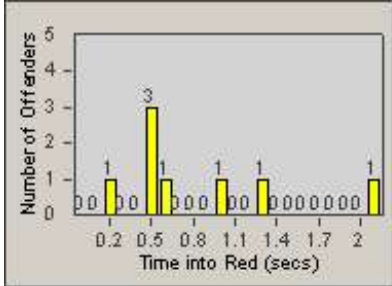

Redflex Redlight Offender Statistics

CONTRACT: Laguna Woods
DATE FROM: 1/Jul/2006

LOCATION: LAG-MOET-01 El Toro Rd
DATE TO: 31/Jul/2006