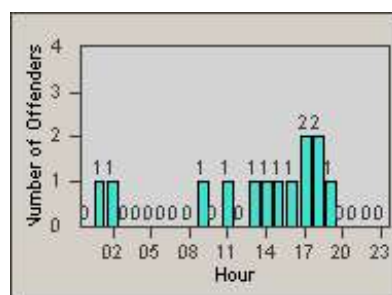

Redflex Redlight Offender Statistics

CONTRACT: Laguna Woods
 DATE FROM: 1/Jul/2006

LOCATION: LAG-MOET-01 El Toro Rd
 DATE TO: 31/Jul/2006

LANE 1

LANE 2

LANE 3

Redflex Redlight Offender Statistics

CONTRACT: Laguna Woods
 DATE FROM: 1/Jul/2006