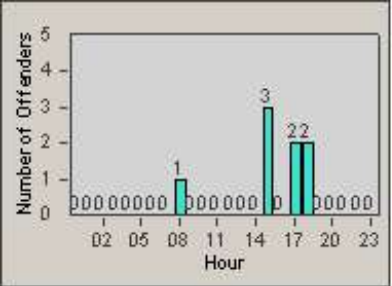

Redflex Redlight Offender Statistics

CONTRACT: Laguna Woods
DATE FROM: 1/Jul/2006

LOCATION: LAG-MOET-01 El Toro Rd
DATE TO: 31/Jul/2006