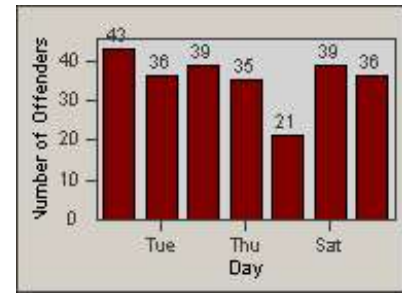

Redflex Redlight Offender Statistics

CONTRACT: Laguna Woods
DATE FROM: 1/Jul/2006

LOCATION: LAG-MOET-01 El Toro Rd
DATE TO: 31/Jul/2006

LANE 4

LANE TOTAL