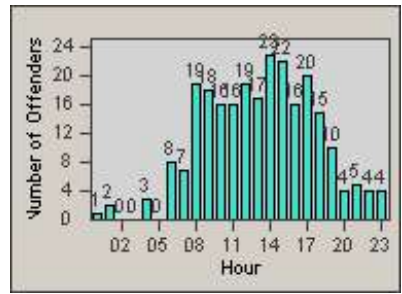

Redflex Redlight Offender Statistics

CONTRACT: Laguna Woods
DATE FROM: 1/Jul/2006

LOCATION: LAG-MOET-01 El Toro Rd
DATE TO: 31/Jul/2006

LANE 4

LANE TOTAL