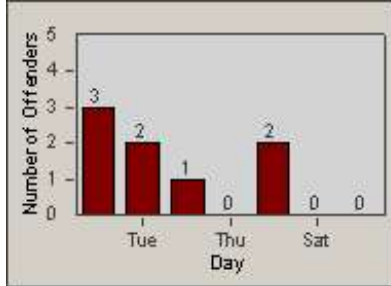

Redflex Redlight Offender Statistics

CONTRACT: Laguna Woods
DATE FROM: 1/Jul/2006

LOCATION: LAG-MOET-01 El Toro Rd
DATE TO: 31/Jul/2006