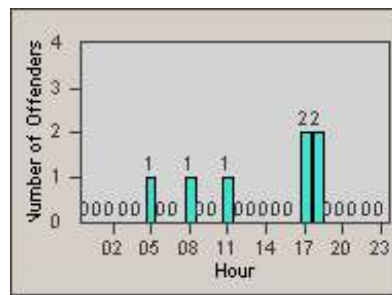

Redflex Redlight Offender Statistics

CONTRACT: Laguna Woods
 DATE FROM: 1/Jul/2006

LOCATION: LAG-MOET-01 El Toro Rd
 DATE TO: 31/Jul/2006

LANE 1

LANE 2

LANE 3

Redflex Redlight Offender Statistics

CONTRACT: Laguna Woods
 DATE FROM: 1/Jul/2006