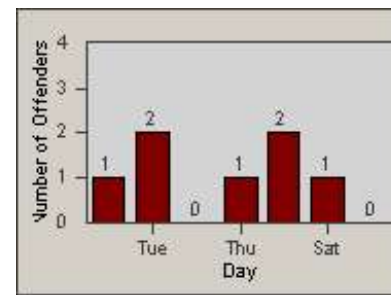

Redflex Redlight Offender Statistics

CONTRACT: Laguna Woods
 DATE FROM: 1/Jul/2006

LOCATION: LAG-MOET-01 El Toro Rd
 DATE TO: 31/Jul/2006

LANE 1

LANE 2

LANE 3

Redflex Redlight Offender Statistics

CONTRACT: Laguna Woods
 DATE FROM: 1/Jul/2006