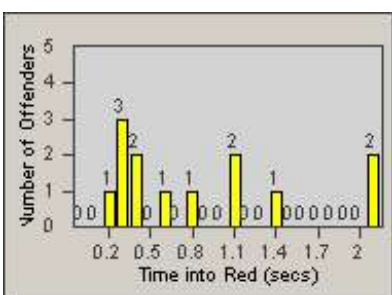

Redflex Redlight Offender Statistics

CONTRACT: Laguna Woods
 DATE FROM: 1/Jul/2006

LOCATION: LAG-MOET-01 El Toro Rd
 DATE TO: 31/Jul/2006

LANE 1

LANE 2

LANE 3

Redflex Redlight Offender Statistics

CONTRACT: Laguna Woods
 DATE FROM: 1/Jul/2006