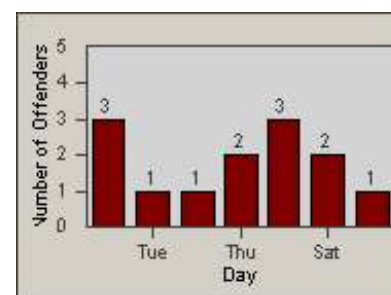

Redflex Redlight Offender Statistics

CONTRACT: Laguna Woods
 DATE FROM: 1/Jul/2006

LOCATION: LAG-MOET-01 El Toro Rd
 DATE TO: 31/Jul/2006

LANE 1

LANE 2

LANE 3

Redflex Redlight Offender Statistics

CONTRACT: Laguna Woods
 DATE FROM: 1/Jul/2006