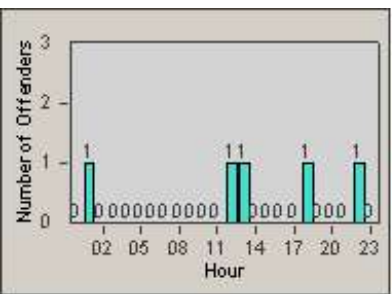

Redflex Redlight Offender Statistics

CONTRACT: Laguna Woods
DATE FROM: 1/Jul/2010

LOCATION: LAG-ETMO-01 El Toro Rd
DATE TO: 31/Jul/2010