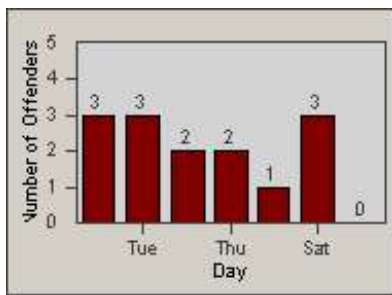

Redflex Redlight Offender Statistics

CONTRACT: Laguna Woods
 DATE FROM: 1/Jul/2010

LOCATION: LAG-ETMO-01 El Toro Rd
 DATE TO: 31/Jul/2010

LANE 1

LANE 2

LANE 3

Redflex Redlight Offender Statistics

CONTRACT: Laguna Woods
 DATE FROM: 1/Jul/2010