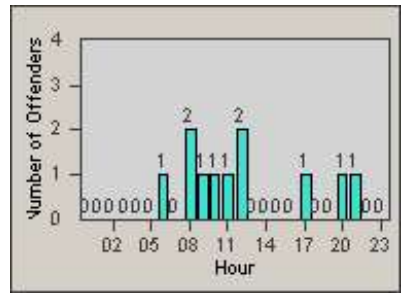

Redflex Redlight Offender Statistics

CONTRACT: Laguna Woods
DATE FROM: 1/Jul/2010

LOCATION: LAG-ETMO-01 El Toro Rd
DATE TO: 31/Jul/2010

LANE 4

LANE TOTAL