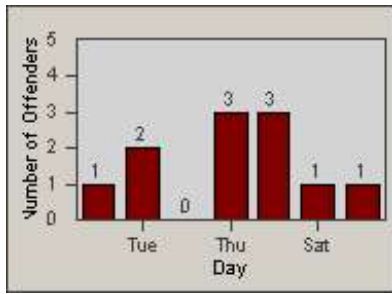

Redflex Redlight Offender Statistics

CONTRACT: Laguna Woods
DATE FROM: 1/Jul/2010

LOCATION: LAG-ETMO-01 El Toro Rd
DATE TO: 31/Jul/2010

LANE 4

LANE TOTAL