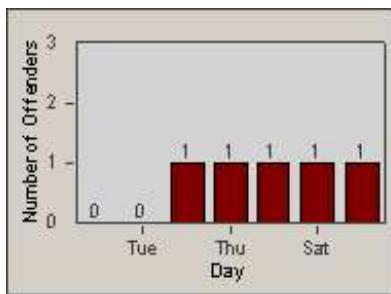

Redflex Redlight Offender Statistics

CONTRACT: Laguna Woods
DATE FROM: 1/Jul/2010

LOCATION: LAG-ETMO-01 El Toro Rd
DATE TO: 31/Jul/2010