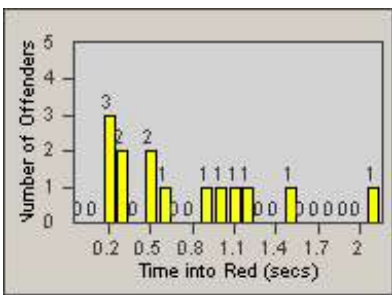

Redflex Redlight Offender Statistics

CONTRACT: Laguna Woods
 DATE FROM: 1/Jul/2010

LOCATION: LAG-ETMO-01 El Toro Rd
 DATE TO: 31/Jul/2010

LANE 1

LANE 2

LANE 3

Redflex Redlight Offender Statistics

CONTRACT: Laguna Woods
 DATE FROM: 1/Jul/2010