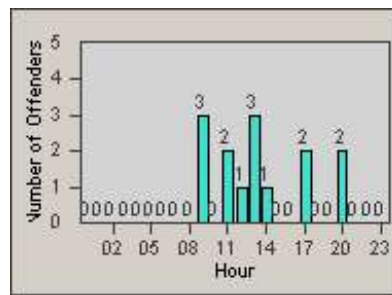

Redflex Redlight Offender Statistics

CONTRACT: Laguna Woods
 DATE FROM: 1/Jul/2010

LOCATION: LAG-ETMO-01 El Toro Rd
 DATE TO: 31/Jul/2010

LANE 1

LANE 2

LANE 3

Redflex Redlight Offender Statistics

CONTRACT: Laguna Woods
 DATE FROM: 1/Jul/2010