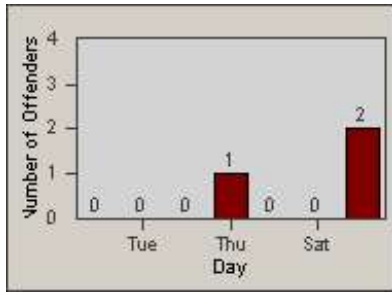

Redflex Redlight Offender Statistics

CONTRACT: Laguna Woods
 DATE FROM: 1/Jul/2010

LOCATION: LAG-ETMO-01 El Toro Rd
 DATE TO: 31/Jul/2010

LANE 1

LANE 2

LANE 3

Redflex Redlight Offender Statistics

CONTRACT: Laguna Woods
 DATE FROM: 1/Jul/2010