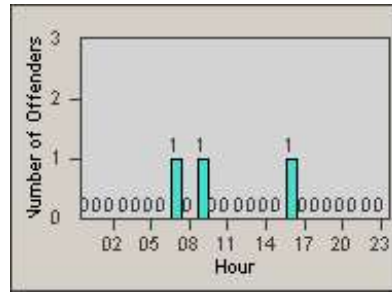

Redflex Redlight Offender Statistics

CONTRACT: Laguna Woods
 DATE FROM: 1/Jul/2010

LOCATION: LAG-ETMO-01 El Toro Rd
 DATE TO: 31/Jul/2010

LANE 1

LANE 2

LANE 3

Redflex Redlight Offender Statistics

CONTRACT: Laguna Woods
 DATE FROM: 1/Jul/2010