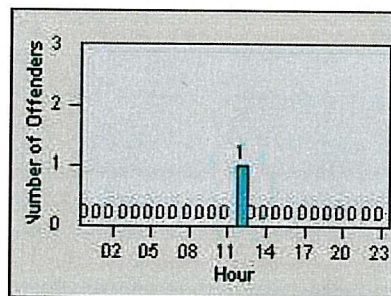

LANE 1

LANE 2

LANE 3

Redflex Redlight Offender Statistics

CONTRACT: Laguna Woods
 DATE FROM: 01-Jul-2011

LOCATION: LAG-ETMO-03 El Toro Rd
 DATE TO: 31-Jul-2011

LANE 4

LANE TOTAL