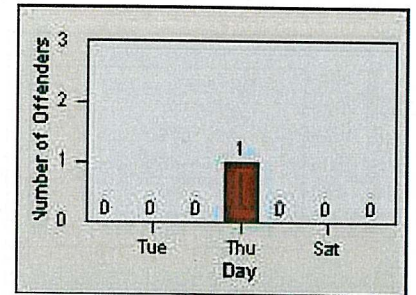

Redflex Redlight Offender Statistics

CONTRACT: Laguna Woods
DATE FROM: 01-Jul-2011

LOCATION: LAG-ETMO-03 EI Toro Rd
DATE TO: 31-Jul-2011

LANE 1