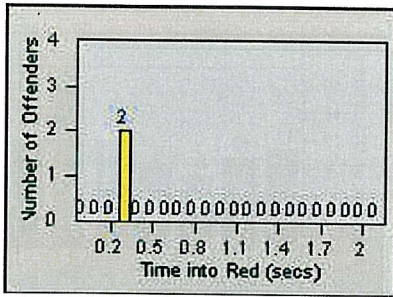

Redflex Redlight Offender Statistics

CONTRACT: Laguna Woods
 DATE FROM: 01-Jul-2011

LOCATION: LAG-ETMO-01 El Toro Rd
 DATE TO: 31-Jul-2011

LANE 1

LANE 2

LANE 3

Redflex Redlight Offender Statistics

CONTRACT: Laguna Woods
 DATE FROM: 01-Jul-2011