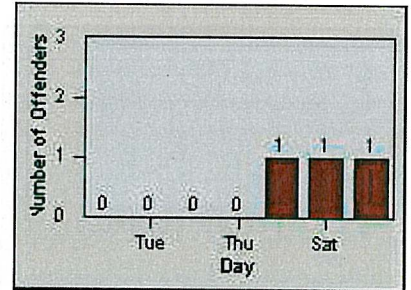

Redflex Redlight Offender Statistics

CONTRACT: Laguna Woods
DATE FROM: 01-Jul-2011

LOCATION: LAG-MOGA-01 Moulton Pkwy
DATE TO: 31-Jul-2011

LANE 1

LANE 2