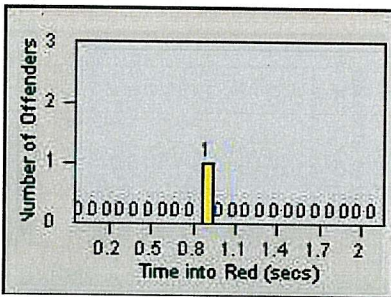

Redflex Redlight Offender Statistics

CONTRACT: Laguna Woods
DATE FROM: 01-Jul-2011

LOCATION: LAG-MOET-01 EI Toro Rd
DATE TO: 31-Jul-2011

LANE 1