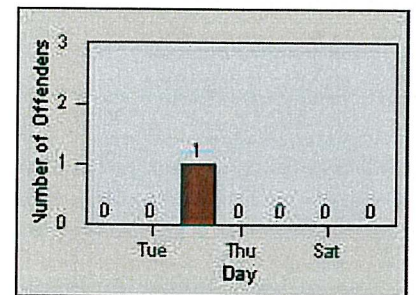

Redflex Redlight Offender Statistics

CONTRACT: Laguna Woods
DATE FROM: 01-Jul-2011

LOCATION: LAG-ETMO-03 EI Toro Rd
DATE TO: 31-Jul-2011

LANE 1

LANE 2

LANE 3