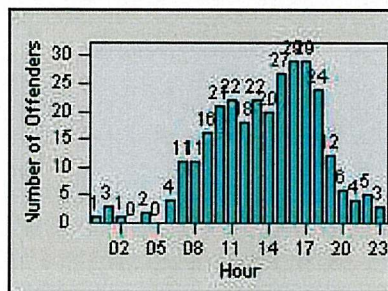

LANE 1

LANE 2

LANE 3

Redflex Redlight Offender Statistics

CONTRACT: Laguna Woods
 DATE FROM: 01-Jul-2011

LOCATION: LAG-ETMO-03 El Toro Rd
 DATE TO: 31-Jul-2011

LANE 4

LANE TOTAL