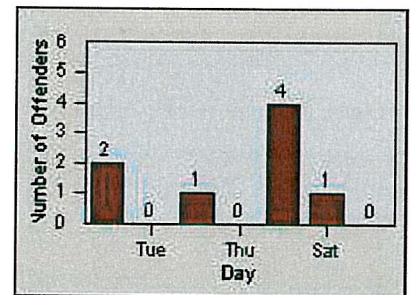

Redflex Redlight Offender Statistics

CONTRACT: Laguna Woods
DATE FROM: 01-Jul-2011

LOCATION: LAG-MOGA-01 Moulton Pkwy
DATE TO: 31-Jul-2011

LANE 1

LANE 2

LANE 3