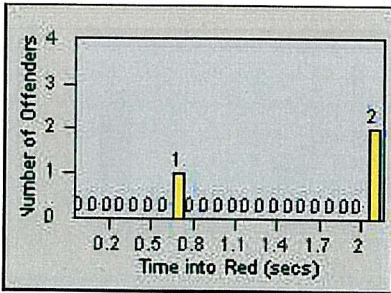

Redflex Redlight Offender Statistics

CONTRACT: Laguna Woods
DATE FROM: 01-Jul-2011

LOCATION: LAG-MOGA-01 Moulton Pkwy
DATE TO: 31-Jul-2011

LANE 1

LANE 2