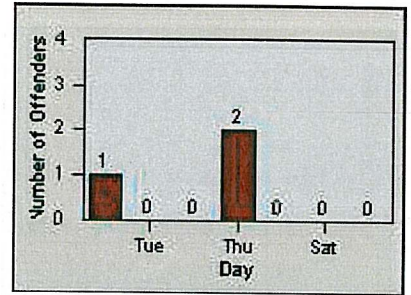

Redflex Redlight Offender Statistics

CONTRACT: Laguna Woods
DATE FROM: 01-Jul-2011

LOCATION: LAG-MOGA-01 Moulton Pkwy
DATE TO: 31-Jul-2011

LANE 1