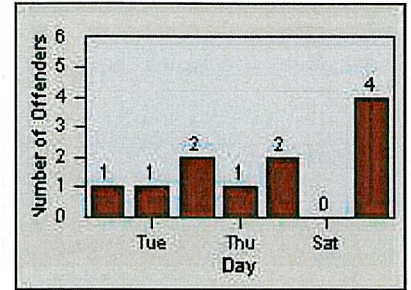

Redflex Redlight Offender Statistics

CONTRACT: Laguna Woods
DATE FROM: 01-Jul-2011

LOCATION: LAG-MOET-01 EI Toro Rd
DATE TO: 31-Jul-2011

LANE 4