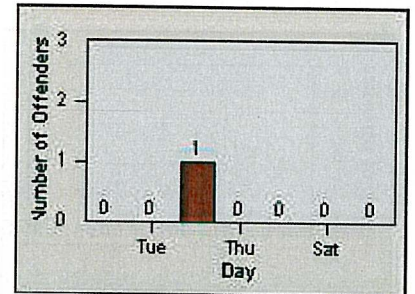

Redflex Redlight Offender Statistics

CONTRACT: Laguna Woods
DATE FROM: 01-Jul-2011

LOCATION: LAG-MOET-01 EI Toro Rd
DATE TO: 31-Jul-2011

LANE 1