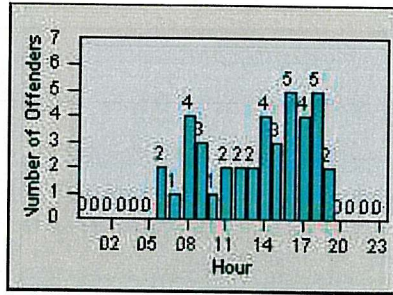

Redflex Redlight Offender Statistics

CONTRACT: Laguna Woods
 DATE FROM: 01-Jul-2011

LOCATION: LAG-MOGA-03 Moulton Pkwy
 DATE TO: 31-Jul-2011

LANE 1

LANE 2

LANE 3

Redflex Redlight Offender Statistics

CONTRACT: Laguna Woods
 DATE FROM: 01-Jul-2011