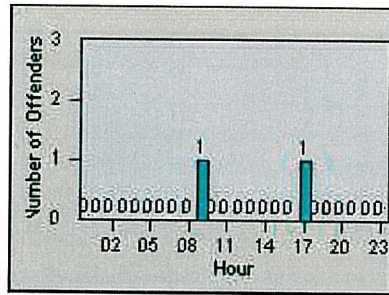

LANE 1

LANE 2

LANE 3

Redflex Redlight Offender Statistics

CONTRACT: Laguna Woods
 DATE FROM: 01-Jul-2011

LOCATION: LAG-ETMO-03 El Toro Rd
 DATE TO: 31-Jul-2011

LANE 4

LANE TOTAL