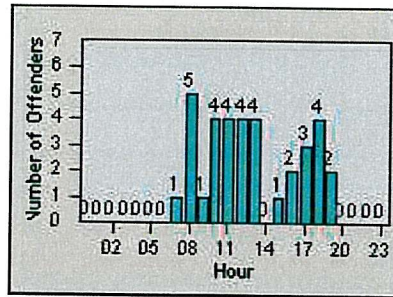

Redflex Redlight Offender Statistics

CONTRACT: Laguna Woods
 DATE FROM: 01-Jul-2011

LOCATION: LAG-MOGA-03 Moulton Pkwy
 DATE TO: 31-Jul-2011

LANE 1

LANE 2

LANE 3

Redflex Redlight Offender Statistics

CONTRACT: Laguna Woods
 DATE FROM: 01-Jul-2011