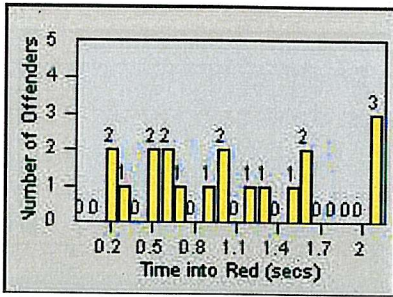

Redflex Redlight Offender Statistics

CONTRACT: Laguna Woods
DATE FROM: 01-Jul-2011

LOCATION: LAG-MOGA-03 Moulton Pkwy
DATE TO: 31-Jul-2011

LANE 1