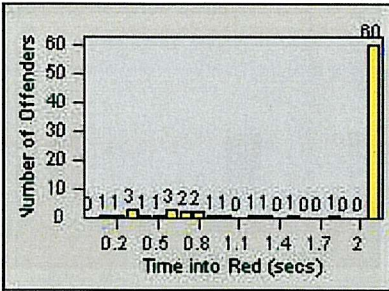

Redflex Redlight Offender Statistics

CONTRACT: Laguna Woods
DATE FROM: 01-Jul-2011

LOCATION: LAG-ETMO-01 EI Toro Rd
DATE TO: 31-Jul-2011

LANE 4