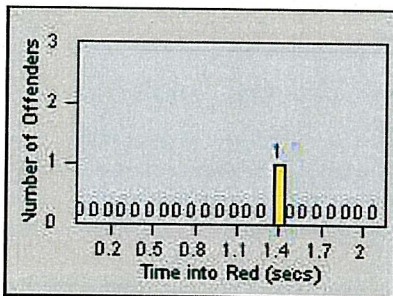

Redflex Redlight Offender Statistics

CONTRACT: Laguna Woods
DATE FROM: 01-Jul-2011

LOCATION: LAG-ETMO-03 EI Toro Rd
DATE TO: 31-Jul-2011

LANE 1

LANE 2

LANE 3