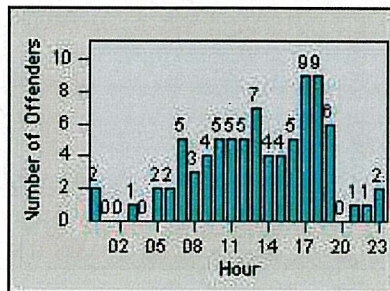

Redflex Redlight Offender Statistics

CONTRACT: Laguna Woods
DATE FROM: 01-Jul-2011

LOCATION: LAG-ETMO-01 EI Toro Rd
DATE TO: 31-Jul-2011

LANE 4

LANE TOTAL