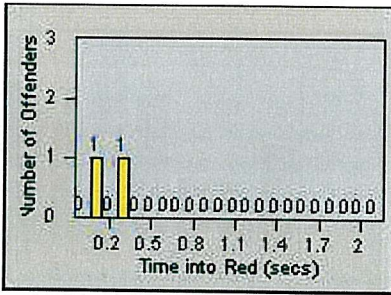

Redflex Redlight Offender Statistics

CONTRACT: Laguna Woods
DATE FROM: 01-Jul-2011

LOCATION: LAG-ETMO-03 EI Toro Rd
DATE TO: 31-Jul-2011

LANE 1

LANE 2