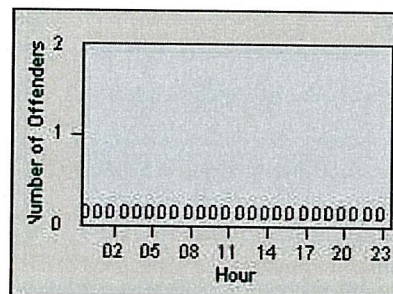

Redflex Redlight Offender Statistics

CONTRACT: Laguna Woods
 DATE FROM: 01-Jul-2011

LOCATION: LAG-MOET-01 EI Toro Rd
 DATE TO: 31-Jul-2011

LANE 1

LANE 2

LANE 3

Redflex Redlight Offender Statistics

CONTRACT: Laguna Woods
 DATE FROM: 01-Jul-2011