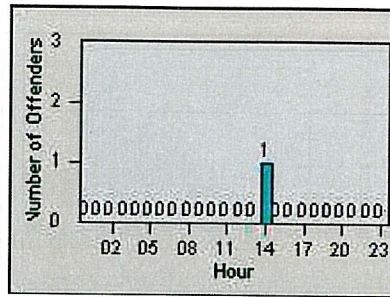

LANE 1

LANE 2

LANE 3

Redflex Redlight Offender Statistics

CONTRACT: Laguna Woods
 DATE FROM: 01-Jul-2011

LOCATION: LAG-ETMO-03 El Toro Rd
 DATE TO: 31-Jul-2011

LANE 4

LANE TOTAL