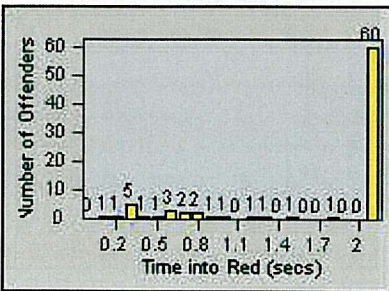

Redflex Redlight Offender Statistics

CONTRACT: Laguna Woods
DATE FROM: 01-Jul-2011

LOCATION: LAG-ETMO-01 EI Toro Rd
DATE TO: 31-Jul-2011

LANE 4

LANE TOTAL