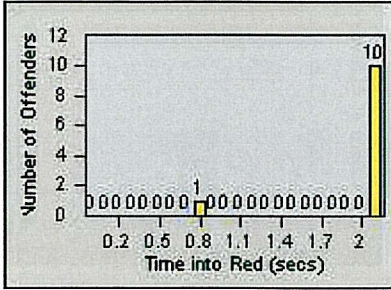

Redflex Redlight Offender Statistics

CONTRACT: Laguna Woods
DATE FROM: 01-Jul-2011

LOCATION: LAG-MOET-01 EI Toro Rd
DATE TO: 31-Jul-2011

LANE 4