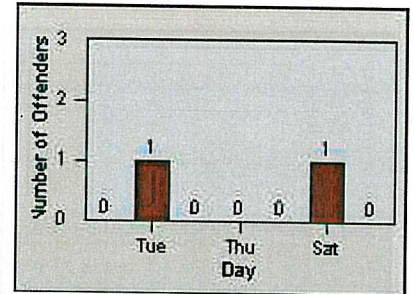

Redflex Redlight Offender Statistics

CONTRACT: Laguna Woods
 DATE FROM: 01-Jul-2011

LOCATION: LAG-ETMO-01 El Toro Rd
 DATE TO: 31-Jul-2011

LANE 1

LANE 2

LANE 3

Redflex Redlight Offender Statistics

CONTRACT: Laguna Woods
 DATE FROM: 01-Jul-2011