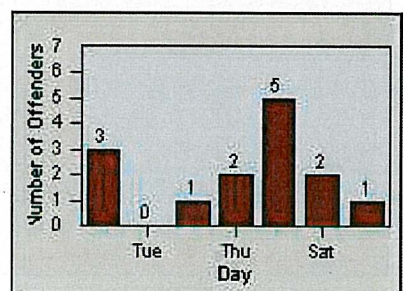

LANE 1

LANE 2

LANE 3

Redflex Redlight Offender Statistics

CONTRACT: Laguna Woods
 DATE FROM: 01-Jul-2011

LOCATION: LAG-MOGA-01 Moulton Pkwy
 DATE TO: 31-Jul-2011

LANE 4

LANE TOTAL