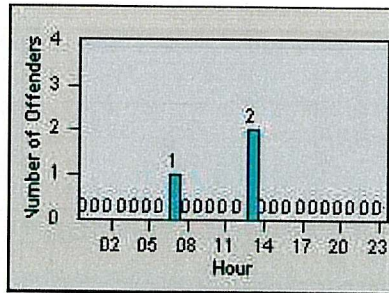

Redflex Redlight Offender Statistics

CONTRACT: Laguna Woods
DATE FROM: 01-Jul-2011

LOCATION: LAG-MOGA-01 Moulton Pkwy
DATE TO: 31-Jul-2011

LANE 1

LANE 2