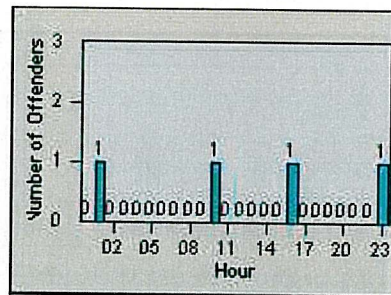

Redflex Redlight Offender Statistics

CONTRACT: Laguna Woods
 DATE FROM: 01-Jul-2011

LOCATION: LAG-MOET-01 EI Toro Rd
 DATE TO: 31-Jul-2011

LANE 1

LANE 2

LANE 3

Redflex Redlight Offender Statistics

CONTRACT: Laguna Woods
 DATE FROM: 01-Jul-2011