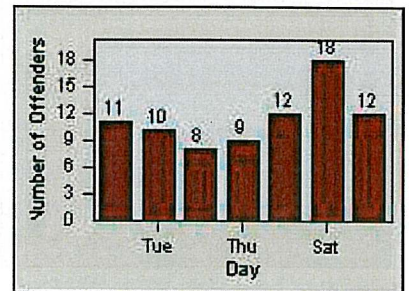

Redflex Redlight Offender Statistics

CONTRACT: Laguna Woods
DATE FROM: 01-Jul-2011

LOCATION: LAG-ETMO-01 EI Toro Rd
DATE TO: 31-Jul-2011

LANE 4