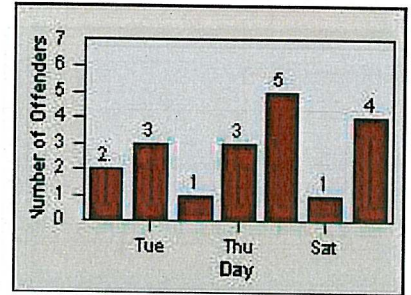

Redflex Redlight Offender Statistics

CONTRACT: Laguna Woods
DATE FROM: 01-Jul-2011

LOCATION: LAG-MOGA-03 Moulton Pkwy
DATE TO: 31-Jul-2011

LANE 1