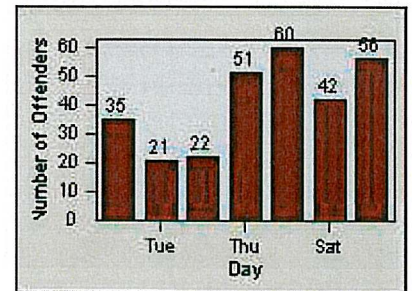

LANE 1

LANE 2

LANE 3

Redflex Redlight Offender Statistics

CONTRACT: Laguna Woods
 DATE FROM: 01-Jul-2011

LOCATION: LAG-ETMO-03 El Toro Rd
 DATE TO: 31-Jul-2011

LANE 4

LANE TOTAL