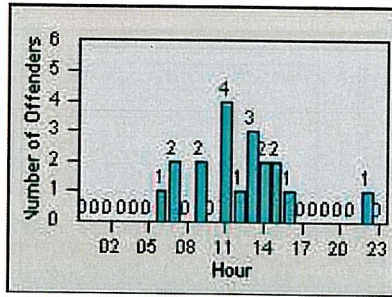

Redflex Redlight Offender Statistics

CONTRACT: Laguna Woods
DATE FROM: 01-Jul-2011

LOCATION: LAG-MOGA-03 Moulton Pkwy
DATE TO: 31-Jul-2011

LANE 1