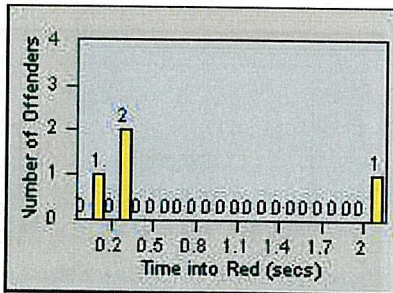

Redflex Redlight Offender Statistics

CONTRACT: Laguna Woods
 DATE FROM: 01-Jul-2011

LOCATION: LAG-MOET-01 EI Toro Rd
 DATE TO: 31-Jul-2011

LANE 1

LANE 2

LANE 3

Redflex Redlight Offender Statistics

CONTRACT: Laguna Woods
 DATE FROM: 01-Jul-2011