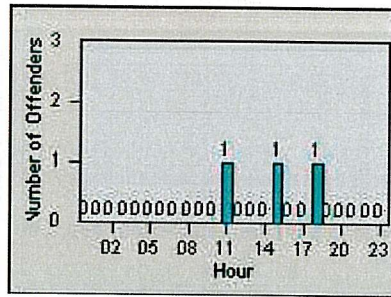

Redflex Redlight Offender Statistics

CONTRACT: Laguna Woods
DATE FROM: 01-Jul-2011

LOCATION: LAG-MOGA-01 Moulton Pkwy
DATE TO: 31-Jul-2011

LANE 1