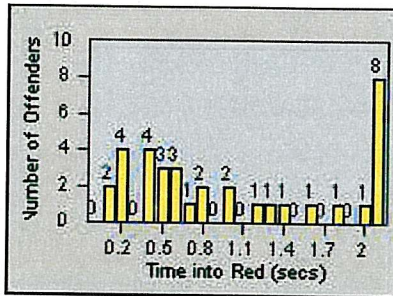

Redflex Redlight Offender Statistics

CONTRACT: Laguna Woods
 DATE FROM: 01-Jul-2011

LOCATION: LAG-MOGA-03 Moulton Pkwy
 DATE TO: 31-Jul-2011

LANE 1

LANE 2

LANE 3

Redflex Redlight Offender Statistics

CONTRACT: Laguna Woods
 DATE FROM: 01-Jul-2011