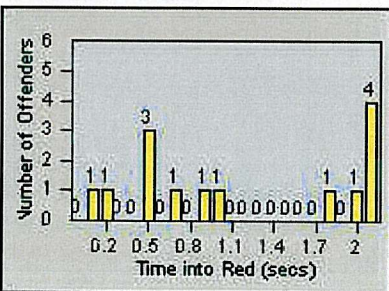

LANE 1

LANE 2

LANE 3

Redflex Redlight Offender Statistics

CONTRACT: Laguna Woods
 DATE FROM: 01-Jul-2011

LOCATION: LAG-MOGA-01 Moulton Pkwy
 DATE TO: 31-Jul-2011

LANE 4

LANE TOTAL