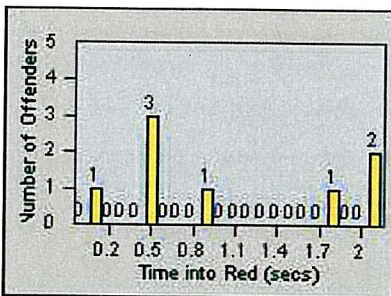

Redflex Redlight Offender Statistics

CONTRACT: Laguna Woods
DATE FROM: 01-Jul-2011

LOCATION: LAG-MOGA-01 Moulton Pkwy
DATE TO: 31-Jul-2011

LANE 1

LANE 2

LANE 3