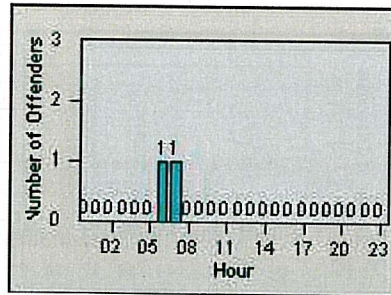

Redflex Redlight Offender Statistics

CONTRACT: Laguna Woods
 DATE FROM: 01-Jul-2011

LOCATION: LAG-ETMO-01 El Toro Rd
 DATE TO: 31-Jul-2011

LANE 1

LANE 2

LANE 3

Redflex Redlight Offender Statistics

CONTRACT: Laguna Woods
 DATE FROM: 01-Jul-2011