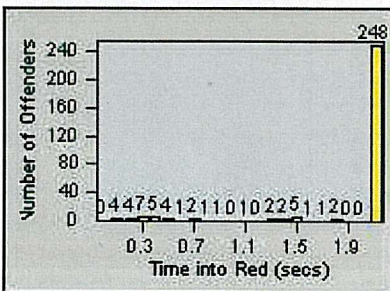

LANE 1

LANE 2

LANE 3

Redflex Redlight Offender Statistics

CONTRACT: Laguna Woods
 DATE FROM: 01-Jul-2011

LOCATION: LAG-ETMO-03 El Toro Rd
 DATE TO: 31-Jul-2011

LANE 4

LANE TOTAL