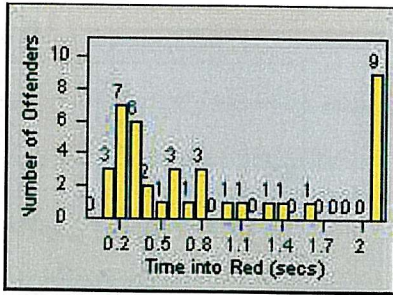

Redflex Redlight Offender Statistics

CONTRACT: Laguna Woods
 DATE FROM: 01-Jul-2011

LOCATION: LAG-MOGA-03 Moulton Pkwy
 DATE TO: 31-Jul-2011

LANE 1

LANE 2

LANE 3

Redflex Redlight Offender Statistics

CONTRACT: Laguna Woods
 DATE FROM: 01-Jul-2011