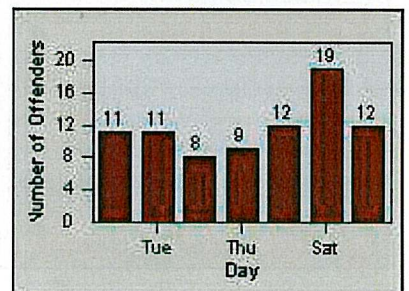

Redflex Redlight Offender Statistics

CONTRACT: Laguna Woods
DATE FROM: 01-Jul-2011

LOCATION: LAG-ETMO-01 EI Toro Rd
DATE TO: 31-Jul-2011

LANE 4

LANE TOTAL