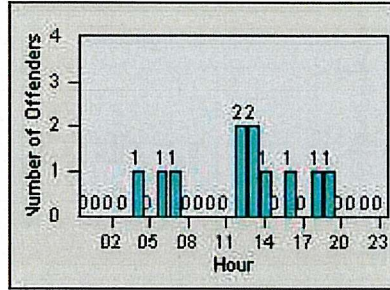

Redflex Redlight Offender Statistics

CONTRACT: Laguna Woods
DATE FROM: 01-Jul-2011

LOCATION: LAG-MOET-01 EI Toro Rd
DATE TO: 31-Jul-2011

LANE 4