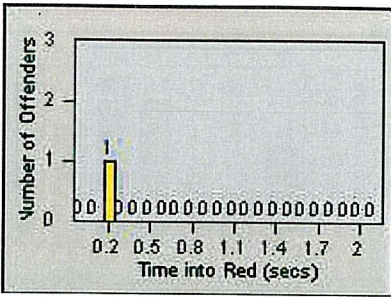

Redflex Redlight Offender Statistics

CONTRACT: Laguna Woods
DATE FROM: 01-Jul-2011

LOCATION: LAG-ETMO-03 EI Toro Rd
DATE TO: 31-Jul-2011

LANE 1