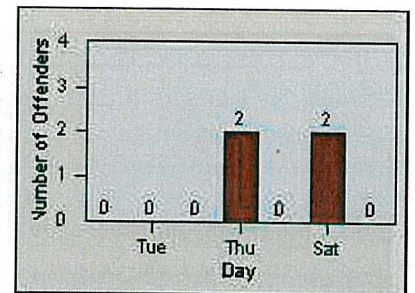

Redflex Redlight Offender Statistics

CONTRACT: Laguna Woods
 DATE FROM: 01-Jul-2011

LOCATION: LAG-MOET-01 EI Toro Rd
 DATE TO: 31-Jul-2011

LANE 1

LANE 2

LANE 3

Redflex Redlight Offender Statistics

CONTRACT: Laguna Woods
 DATE FROM: 01-Jul-2011