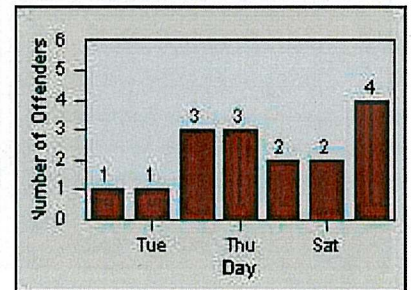

Redflex Redlight Offender Statistics

CONTRACT: Laguna Woods
DATE FROM: 01-Jul-2011

LOCATION: LAG-MOET-01 EI Toro Rd
DATE TO: 31-Jul-2011

LANE 4

LANE TOTAL