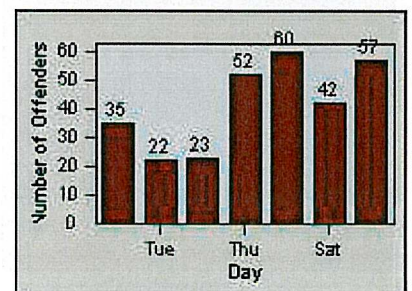

LANE 1

LANE 2

LANE 3

Redflex Redlight Offender Statistics

CONTRACT: Laguna Woods
 DATE FROM: 01-Jul-2011

LOCATION: LAG-ETMO-03 El Toro Rd
 DATE TO: 31-Jul-2011

LANE 4

LANE TOTAL