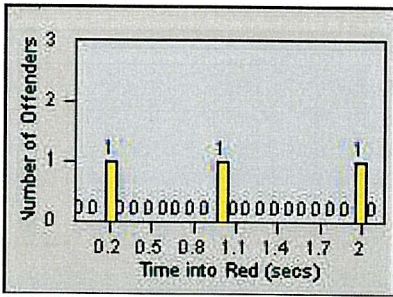

Redflex Redlight Offender Statistics

CONTRACT: Laguna Woods
DATE FROM: 01-Jul-2011

LOCATION: LAG-MOGA-01 Moulton Pkwy
DATE TO: 31-Jul-2011

LANE 1