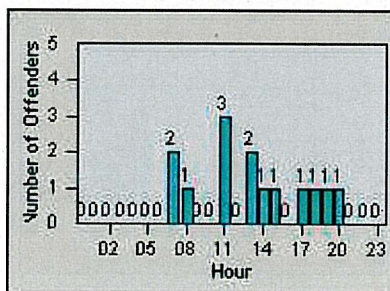

LANE 1

LANE 2

LANE 3

Redflex Redlight Offender Statistics

CONTRACT: Laguna Woods
 DATE FROM: 01-Jul-2011

LOCATION: LAG-MOGA-01 Moulton Pkwy
 DATE TO: 31-Jul-2011

LANE 4

LANE TOTAL