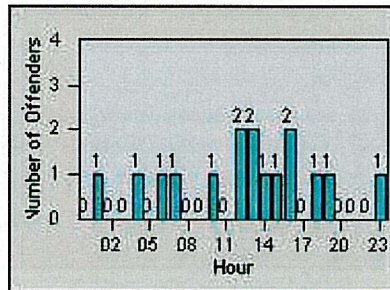

Redflex Redlight Offender Statistics

CONTRACT: Laguna Woods
DATE FROM: 01-Jul-2011

LOCATION: LAG-MOET-01 EI Toro Rd
DATE TO: 31-Jul-2011

LANE 4

LANE TOTAL