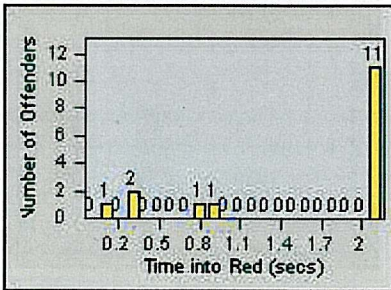

Redflex Redlight Offender Statistics

CONTRACT: Laguna Woods
DATE FROM: 01-Jul-2011

LOCATION: LAG-MOET-01 EI Toro Rd
DATE TO: 31-Jul-2011

LANE 4

LANE TOTAL