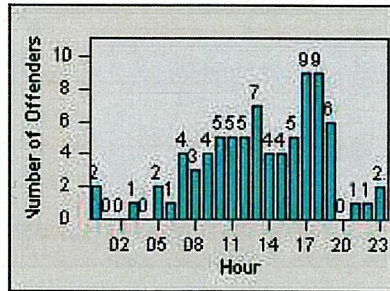

Redflex Redlight Offender Statistics

CONTRACT: Laguna Woods
DATE FROM: 01-Jul-2011

LOCATION: LAG-ETMO-01 EI Toro Rd
DATE TO: 31-Jul-2011

LANE 4