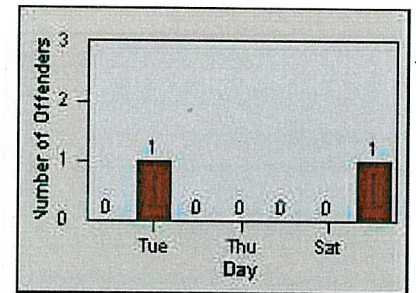

Redflex Redlight Offender Statistics

CONTRACT: Laguna Woods
DATE FROM: 01-Jul-2011

LOCATION: LAG-ETMO-03 EI Toro Rd
DATE TO: 31-Jul-2011

LANE 1

LANE 2