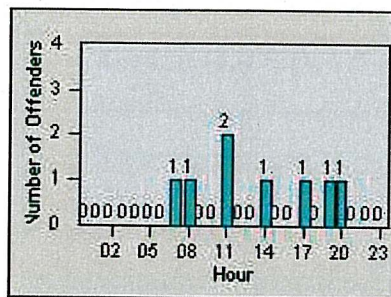

Redflex Redlight Offender Statistics

CONTRACT: Laguna Woods
DATE FROM: 01-Jul-2011

LOCATION: LAG-MOGA-01 Moulton Pkwy
DATE TO: 31-Jul-2011

LANE 1

LANE 2

LANE 3