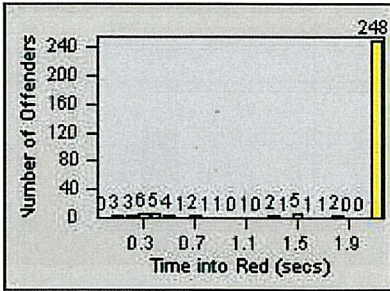

LANE 1

LANE 2

LANE 3

Redflex Redlight Offender Statistics

CONTRACT: Laguna Woods
 DATE FROM: 01-Jul-2011

LOCATION: LAG-ETMO-03 El Toro Rd
 DATE TO: 31-Jul-2011

LANE 4

LANE TOTAL