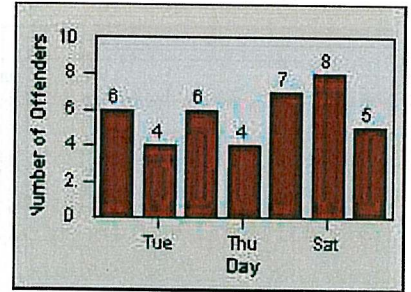

Redflex Redlight Offender Statistics

CONTRACT: Laguna Woods
 DATE FROM: 01-Jul-2011

LOCATION: LAG-MOGA-03 Moulton Pkwy
 DATE TO: 31-Jul-2011

LANE 1

LANE 2

LANE 3

Redflex Redlight Offender Statistics

CONTRACT: Laguna Woods
 DATE FROM: 01-Jul-2011