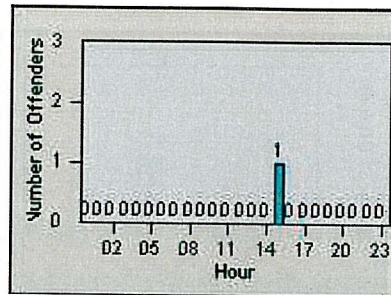

Redflex Redlight Offender Statistics

CONTRACT: Laguna Woods
DATE FROM: 01-Jul-2011

LOCATION: LAG-MOET-01 EI Toro Rd
DATE TO: 31-Jul-2011

LANE 1