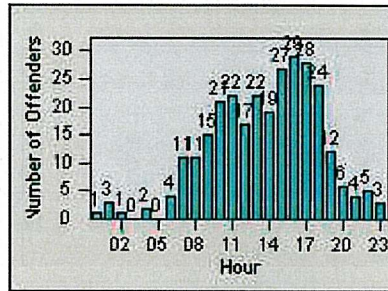

LANE 1

LANE 2

LANE 3

Redflex Redlight Offender Statistics

CONTRACT: Laguna Woods
 DATE FROM: 01-Jul-2011

LOCATION: LAG-ETMO-03 El Toro Rd
 DATE TO: 31-Jul-2011

LANE 4

LANE TOTAL