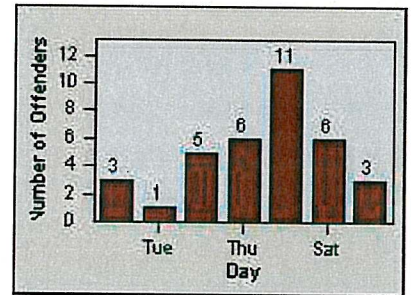

Redflex Redlight Offender Statistics

CONTRACT: Laguna Woods
 DATE FROM: 01-Jul-2011

LOCATION: LAG-MOGA-03 Moulton Pkwy
 DATE TO: 31-Jul-2011

LANE 1

LANE 2

LANE 3

Redflex Redlight Offender Statistics

CONTRACT: Laguna Woods
 DATE FROM: 01-Jul-2011