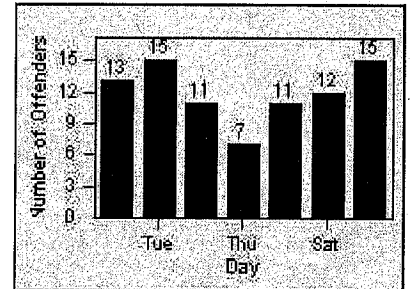

Redflex Redlight Offender Statistics

CONTRACT: Laguna Woods
DATE FROM: 01-Mar-2013

LOCATION: LAG-ETMO-01 El Toro Rd
DATE TO: 31-Mar-2013

LANE 4

LANE TOTAL