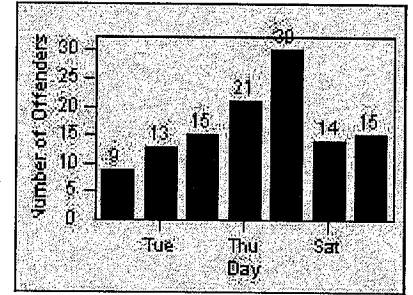

Redflex Redlight Offender Statistics

CONTRACT: Laguna Woods
DATE FROM: 01-Mar-2013

LOCATION: LAG-MOET-01 El Toro Rd
DATE TO: 31-Mar-2013

LANE 4