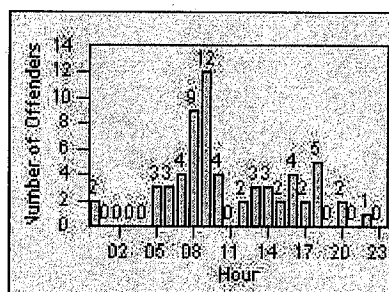

Redflex Redlight Offender Statistics

CONTRACT: Laguna Woods
 DATE FROM: 01-Mar-2013

LOCATION: LAG-MOGA-03 Moulton Pkwy
 DATE TO: 31-Mar-2013

LANE 1

LANE 2

LANE 3

Redflex Redlight Offender Statistics

CONTRACT: Laguna Woods
 DATE FROM: 01-Mar-2013