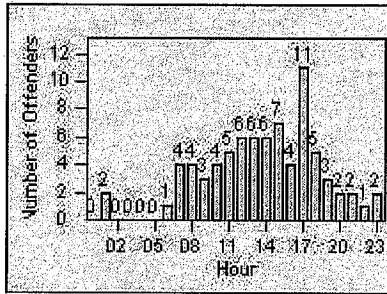

Redflex Redlight Offender Statistics

CONTRACT: Laguna Woods
DATE FROM: 01-Mar-2013

LOCATION: LAG-ETMO-01 El Toro Rd
DATE TO: 31-Mar-2013

LANE 4