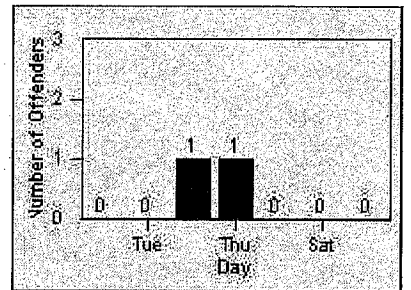

Redflex Redlight Offender Statistics

CONTRACT: Laguna Woods
DATE FROM: 01-Mar-2013

LOCATION: LAG-ETMO-03 El Toro Rd
DATE TO: 31-Mar-2013

LANE 1

LANE 2

LANE 3