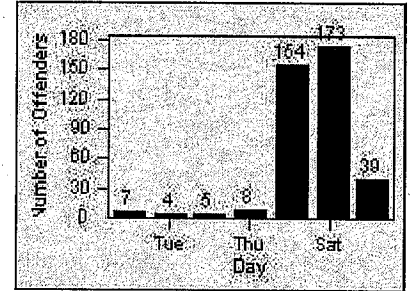

LANE 1

LANE 2

LANE 3

Redflex Redlight Offender Statistics

CONTRACT: Laguna Woods
 DATE FROM: 01-Mar-2013

LOCATION: LAG-ETMO-03 EI Toro Rd
 DATE TO: 31-Mar-2013

LANE 4

LANE TOTAL