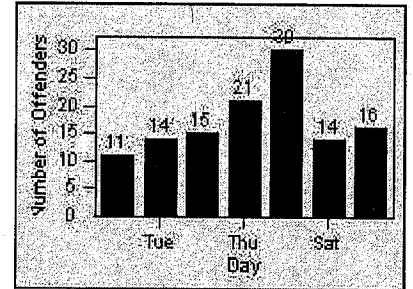

Redflex Redlight Offender Statistics

CONTRACT: Laguna Woods
DATE FROM: 01-Mar-2013

LOCATION: LAG-MOET-01 El Toro Rd
DATE TO: 31-Mar-2013

LANE 4

LANE TOTAL