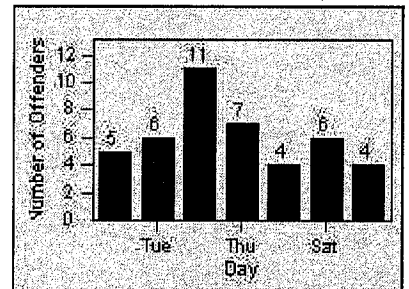

LANE 1

LANE 2

LANE 3

Redflex Redlight Offender Statistics

CONTRACT: Laguna Woods
 DATE FROM: 01-Mar-2013

LOCATION: LAG-MOGA-01 Moulton Pkwy
 DATE TO: 31-Mar-2013

LANE 4

LANE TOTAL