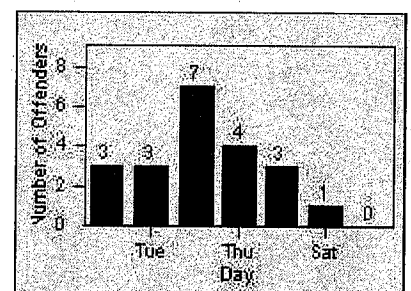

Redflex Redlight Offender Statistics

CONTRACT: Laguna
DATE FROM: Woods
01-Mar-2013

LOCATION: LAG-MOGA-01 Moulton Pkwy
DATE TO: 31-Mar-2013

LANE 1

LANE 2