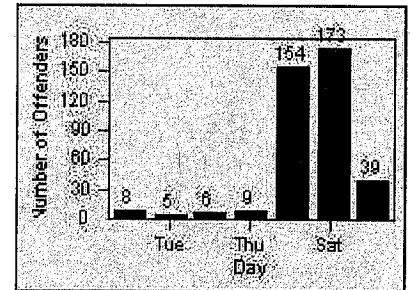

LANE 1

LANE 2

LANE 3

Redflex Redlight Offender Statistics

CONTRACT: Laguna Woods
 DATE FROM: 01-Mar-2013

LOCATION: LAG-ETMO-03 EI Toro Rd
 DATE TO: 31-Mar-2013

LANE 4

LANE TOTAL