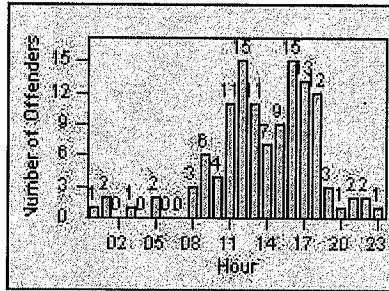

Redflex Redlight Offender Statistics

CONTRACT: Laguna Woods
DATE FROM: 01-Mar-2013

LOCATION: LAG-MOET-01 El Toro Rd
DATE TO: 31-Mar-2013

LANE 4

LANE TOTAL