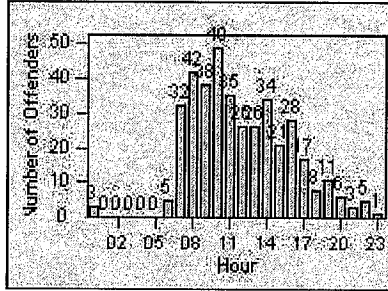

LANE 1

LANE 2

LANE 3

Redflex Redlight Offender Statistics

CONTRACT: Laguna Woods
 DATE FROM: 01-Mar-2013

LOCATION: LAG-ETMO-03 EI Toro Rd
 DATE TO: 31-Mar-2013

LANE 4

LANE TOTAL