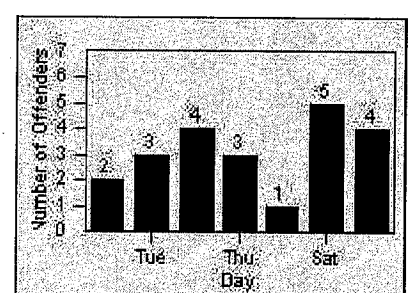

Redflex Redlight Offender Statistics

CONTRACT: Laguna
DATE FROM: Woods
01-Mar-2013

LOCATION: LAG-MOGA-01 Moulton Pkwy
DATE TO: 31-Mar-2013

LANE 1

LANE 2

LANE 3