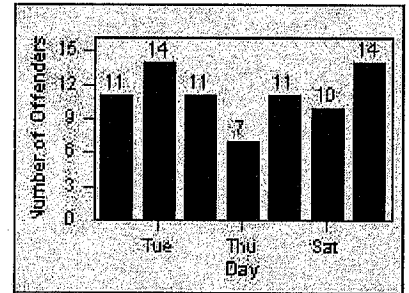

Redflex Redlight Offender Statistics

CONTRACT: Laguna Woods
DATE FROM: 01-Mar-2013

LOCATION: LAG-ETMO-01 El Toro Rd
DATE TO: 31-Mar-2013

LANE 4