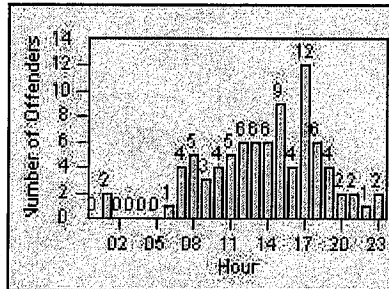

Redflex Redlight Offender Statistics

CONTRACT: Laguna Woods
DATE FROM: 01-Mar-2013

LOCATION: LAG-ETMO-01 El Toro Rd
DATE TO: 31-Mar-2013

LANE 4

LANE TOTAL