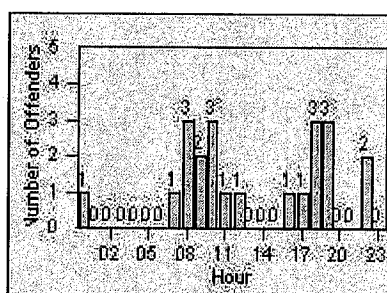

Redflex Redlight Offender Statistics

CONTRACT: Laguna
DATE FROM: Woods
01-Mar-2013

LOCATION: LAG-MOGA-01 Moulton Pkwy
DATE TO: 31-Mar-2013

LANE 1

LANE 2

LANE 3