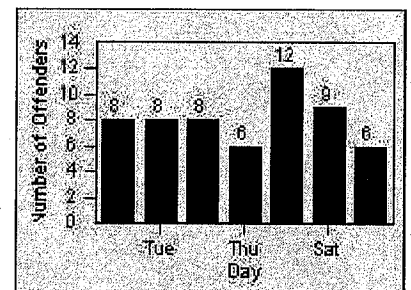

Redflex Redlight Offender Statistics

CONTRACT: Laguna Woods
 DATE FROM: 01-Mar-2013

LOCATION: LAG-MOGA-03 Moulton Pkwy
 DATE TO: 31-Mar-2013

LANE 1

LANE 2

LANE 3

Redflex Redlight Offender Statistics

CONTRACT: Laguna Woods
 DATE FROM: 01-Mar-2013