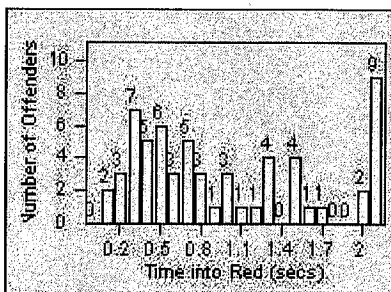

Redflex Redlight Offender Statistics

CONTRACT: Laguna Woods
 DATE FROM: 01-Mar-2013

LOCATION: LAG-MOGA-03 Moulton Pkwy
 DATE TO: 31-Mar-2013

LANE 1

LANE 2

LANE 3

Redflex Redlight Offender Statistics

CONTRACT: Laguna Woods
 DATE FROM: 01-Mar-2013