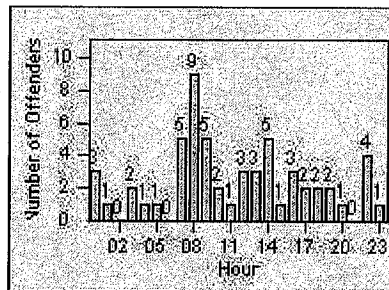

Redflex Redlight Offender Statistics

CONTRACT: Laguna Woods
 DATE FROM: 01-Mar-2013

LOCATION: LAG-MOGA-03 Moulton Pkwy
 DATE TO: 31-Mar-2013

LANE 1

LANE 2

LANE 3

Redflex Redlight Offender Statistics

CONTRACT: Laguna Woods
 DATE FROM: 01-Mar-2013