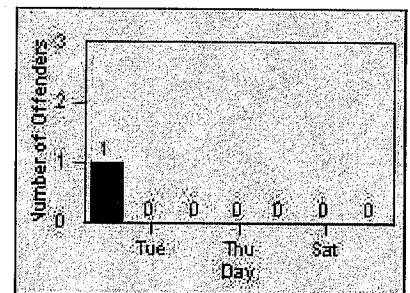

Redflex Redlight Offender Statistics

CONTRACT: Laguna Woods
 DATE FROM: 01-Mar-2013

LOCATION: LAG-MOET-01 El Toro Rd
 DATE TO: 31-Mar-2013

LANE 1

LANE 2

LANE 3

Redflex Redlight Offender Statistics

CONTRACT: Laguna Woods
 DATE FROM: 01-Mar-2013