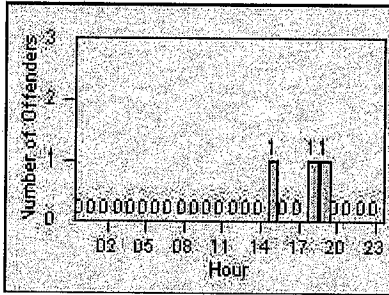

Redflex Redlight Offender Statistics

CONTRACT: Laguna Woods
 DATE FROM: 01-Mar-2013

LOCATION: LAG-ETMO-01 El Toro Rd
 DATE TO: 31-Mar-2013

LANE 1

LANE 2

LANE 3

Redflex Redlight Offender Statistics

CONTRACT: Laguna Woods
 DATE FROM: 01-Mar-2013