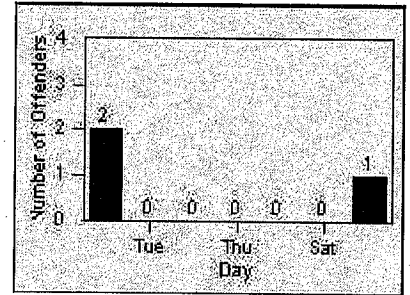

Redflex Redlight Offender Statistics

CONTRACT: Laguna Woods
 DATE FROM: 01-Mar-2013

LOCATION: LAG-ETMO-01 El Toro Rd
 DATE TO: 31-Mar-2013

LANE 1

LANE 2

LANE 3

Redflex Redlight Offender Statistics

CONTRACT: Laguna Woods
 DATE FROM: 01-Mar-2013