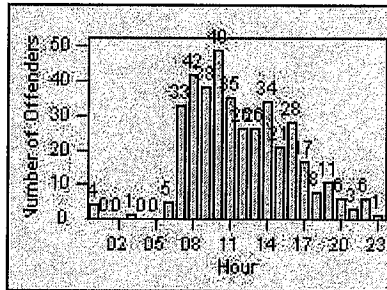

LANE 1

LANE 2

LANE 3

Redflex Redlight Offender Statistics

CONTRACT: Laguna Woods
 DATE FROM: 01-Mar-2013

LOCATION: LAG-ETMO-03 EI Toro Rd
 DATE TO: 31-Mar-2013

LANE 4

LANE TOTAL