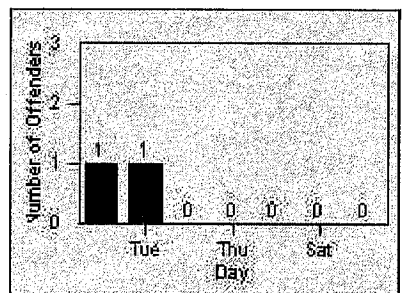

Redflex Redlight Offender Statistics

CONTRACT: Laguna Woods
DATE FROM: 01-Mar-2013

LOCATION: LAG-ETMO-03 El Toro Rd
DATE TO: 31-Mar-2013

LANE 1

LANE 2

LANE 3