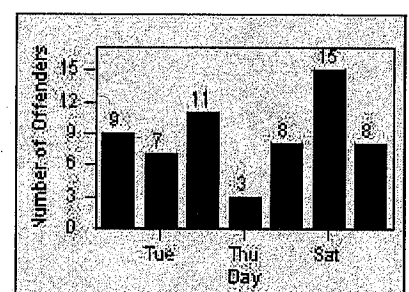

Redflex Redlight Offender Statistics

CONTRACT: Laguna Woods
 DATE FROM: 01-Mar-2013

LOCATION: LAG-MOGA-03 Moulton Pkwy
 DATE TO: 31-Mar-2013

LANE 1

LANE 2

LANE 3

Redflex Redlight Offender Statistics

CONTRACT: Laguna Woods
 DATE FROM: 01-Mar-2013