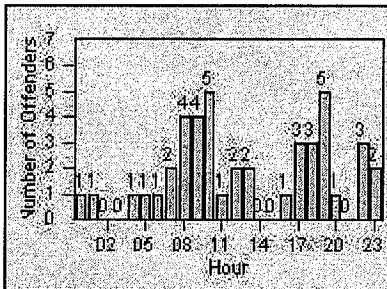

LANE 1

LANE 2

LANE 3

Redflex Redlight Offender Statistics

CONTRACT: Laguna Woods
 DATE FROM: 01-Mar-2013

LOCATION: LAG-MOGA-01 Moulton Pkwy
 DATE TO: 31-Mar-2013

LANE 4

LANE TOTAL