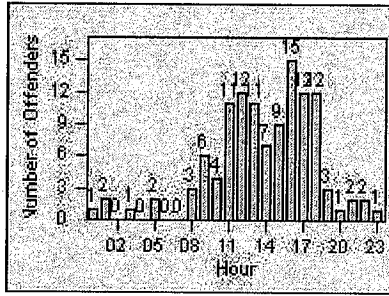

Redflex Redlight Offender Statistics

CONTRACT: Laguna Woods
DATE FROM: 01-Mar-2013

LOCATION: LAG-MOET-01 El Toro Rd
DATE TO: 31-Mar-2013

LANE 4