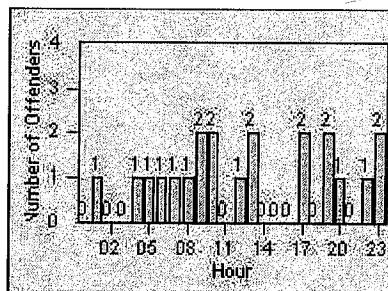

Redflex Redlight Offender Statistics

CONTRACT: Laguna
DATE FROM: Woods
01-Mar-2013

LOCATION: LAG-MOGA-01 Moulton Pkwy
DATE TO: 31-Mar-2013

LANE 1

LANE 2