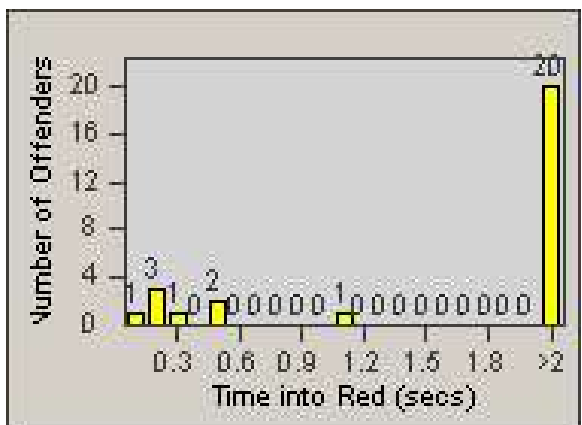

Redflex Redlight Offender Statistics

CONTRACT: Loma Linda
 DATE FROM: 1/Dec/2006

LOCATION: LOM-BAMO-01 Barton Rd
 DATE TO: 31/Dec/2006

LANE 1

LANE 2

LANE 3

Redflex Redlight Offender Statistics

CONTRACT: Loma Linda
 DATE FROM: 1/Dec/2006