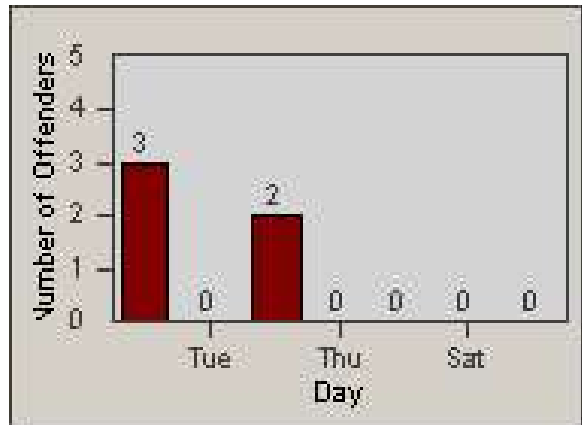

Redflex Redlight Offender Statistics

CONTRACT: Loma Linda
 DATE FROM: 1/Dec/2006

LOCATION: LOM-BAMO-01 Barton Rd
 DATE TO: 31/Dec/2006

LANE 1

LANE 2

LANE 3

Redflex Redlight Offender Statistics

CONTRACT: Loma Linda
 DATE FROM: 1/Dec/2006