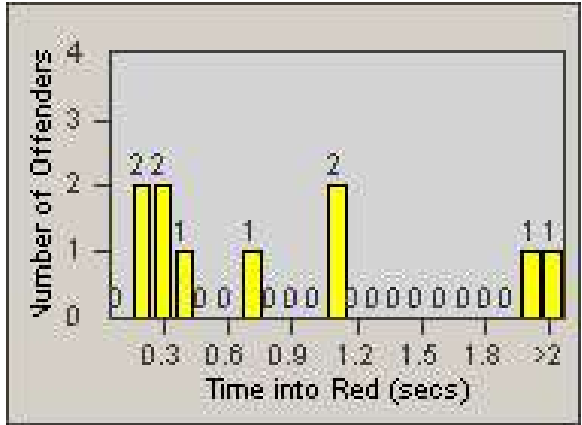

Redflex Redlight Offender Statistics

CONTRACT: Loma Linda
DATE FROM: 1/Dec/2006

LOCATION: LOM-BAMO-01 Barton Rd
DATE TO: 31/Dec/2006

LANE 4

LANE TOTAL