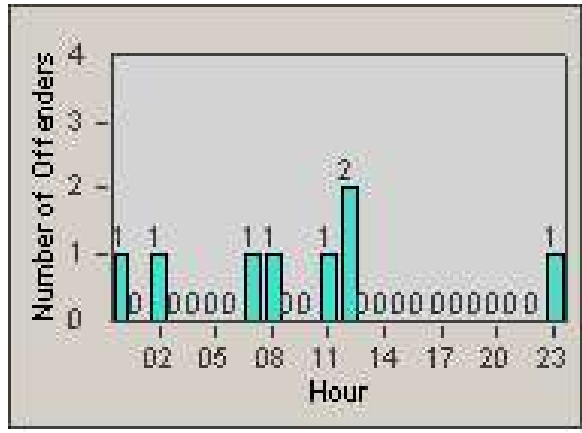

Redflex Redlight Offender Statistics

CONTRACT: Loma Linda
DATE FROM: 1/Dec/2006

LOCATION: LOM-BAMO-01 Barton Rd
DATE TO: 31/Dec/2006

LANE 4