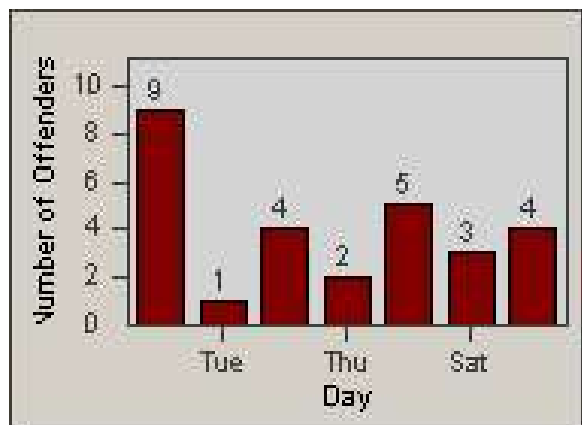

Redflex Redlight Offender Statistics

CONTRACT: Loma Linda
 DATE FROM: 1/Dec/2006

LOCATION: LOM-BAMO-01 Barton Rd
 DATE TO: 31/Dec/2006

LANE 1

LANE 2

LANE 3

Redflex Redlight Offender Statistics

CONTRACT: Loma Linda
 DATE FROM: 1/Dec/2006