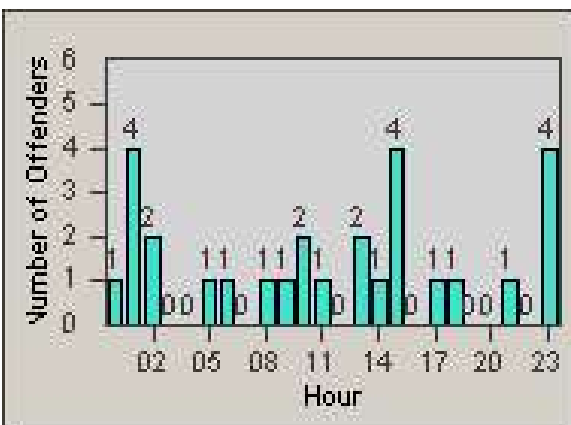

Redflex Redlight Offender Statistics

CONTRACT: Loma Linda
 DATE FROM: 1/Dec/2006

LOCATION: LOM-BAMO-01 Barton Rd
 DATE TO: 31/Dec/2006

LANE 1

LANE 2

LANE 3

Redflex Redlight Offender Statistics

CONTRACT: Loma Linda
 DATE FROM: 1/Dec/2006