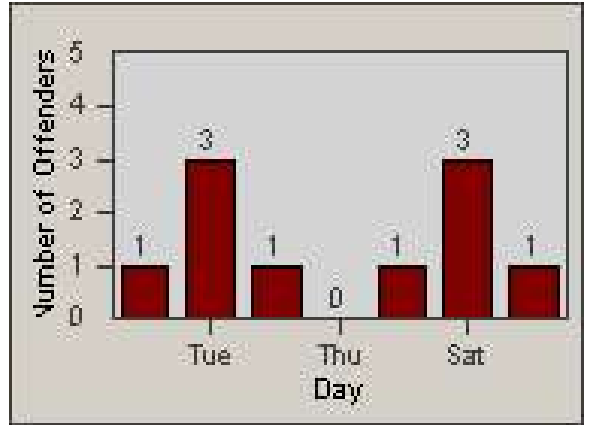

Redflex Redlight Offender Statistics

CONTRACT: Loma Linda
DATE FROM: 1/Dec/2006

LOCATION: LOM-BAMO-01 Barton Rd
DATE TO: 31/Dec/2006

LANE 4

LANE TOTAL