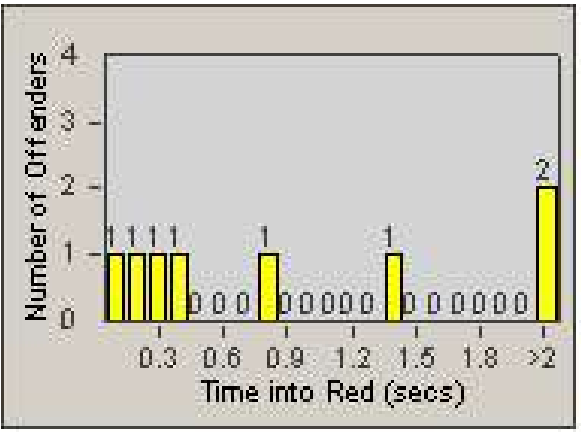

Redflex Redlight Offender Statistics

CONTRACT: Loma Linda
DATE FROM: 1/Dec/2006

LOCATION: LOM-BAMO-01 Barton Rd
DATE TO: 31/Dec/2006

LANE 4