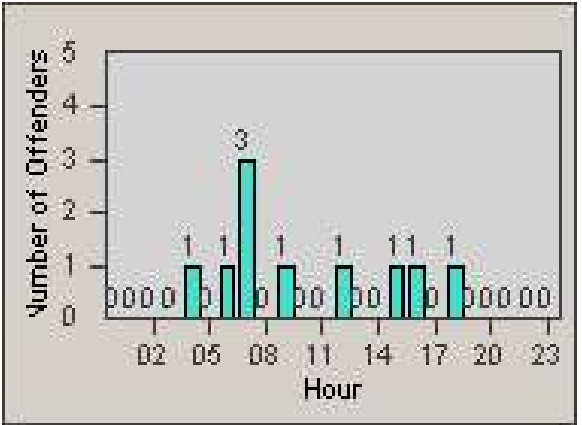

Redflex Redlight Offender Statistics

CONTRACT: Loma Linda
DATE FROM: 1/Dec/2006

LOCATION: LOM-BAMO-01 Barton Rd
DATE TO: 31/Dec/2006

LANE 4

LANE TOTAL