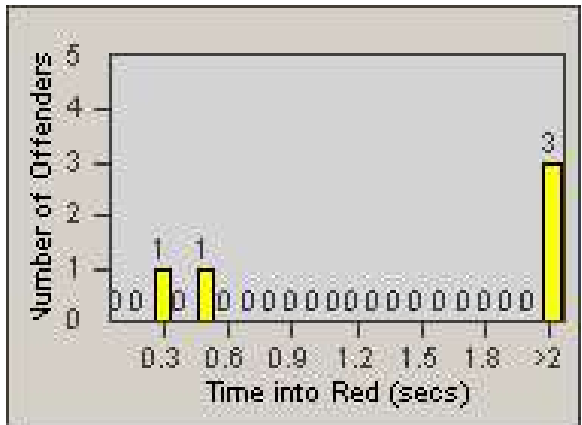

Redflex Redlight Offender Statistics

CONTRACT: Loma Linda
 DATE FROM: 1/Dec/2006

LOCATION: LOM-BAMO-01 Barton Rd
 DATE TO: 31/Dec/2006

LANE 1

LANE 2

LANE 3

Redflex Redlight Offender Statistics

CONTRACT: Loma Linda
 DATE FROM: 1/Dec/2006