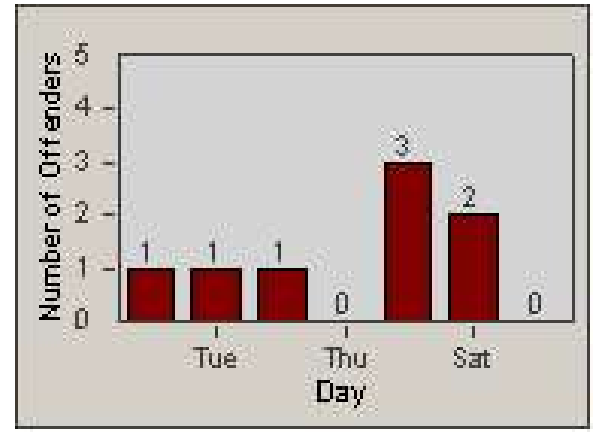

Redflex Redlight Offender Statistics

CONTRACT: Loma Linda
DATE FROM: 1/Dec/2006

LOCATION: LOM-BAMO-01 Barton Rd
DATE TO: 31/Dec/2006

LANE 4