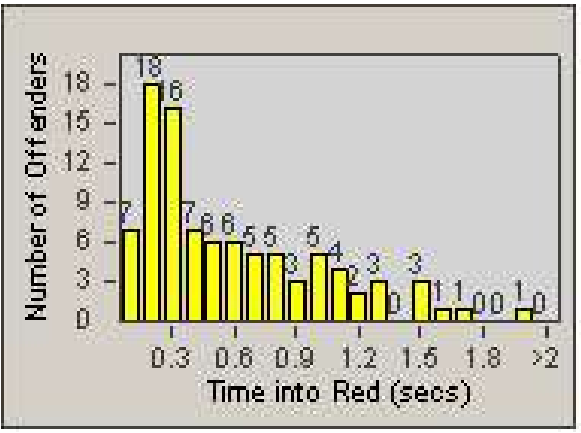

# Redflex Redlight Offender Statistics

CONTRACT: Loma Linda  
 DATE FROM: 1/Mar/2006

LOCATION: LOM-BAAN-01 Barton Rd  
 DATE TO: 31/Mar/2006

LANE 1

LANE 2

LANE 3

# Redflex Redlight Offender Statistics

CONTRACT: Loma Linda  
 DATE FROM: 1/Mar/2006

LOCATION: LOM-BAAN-01 Barton Rd  
 DATE TO: 31/Mar/2006

LANE 4

LANE TOTAL

# Redflex Redlight Offender Statistics

CONTRACT: Loma Linda  
 DATE FROM: 1/Mar/2006

LOCATION: LOM-BAAN-01 Barton Rd  
 DATE TO: 31/Mar/2006