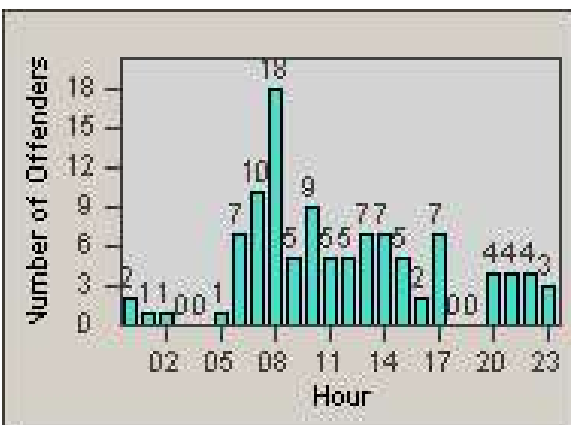

# Redflex Redlight Offender Statistics

CONTRACT: Loma Linda  
 DATE FROM: 1/Mar/2006

LOCATION: LOM-BAAN-01 Barton Rd  
 DATE TO: 31/Mar/2006

LANE 1

LANE 2

LANE 3

# Redflex Redlight Offender Statistics

CONTRACT: Loma Linda  
 DATE FROM: 1/Mar/2006

LOCATION: LOM-BAAN-01 Barton Rd  
 DATE TO: 31/Mar/2006

LANE 4

LANE TOTAL

# Redflex Redlight Offender Statistics

CONTRACT: Loma Linda  
 DATE FROM: 1/Mar/2006

LOCATION: LOM-BAAN-01 Barton Rd  
 DATE TO: 31/Mar/2006