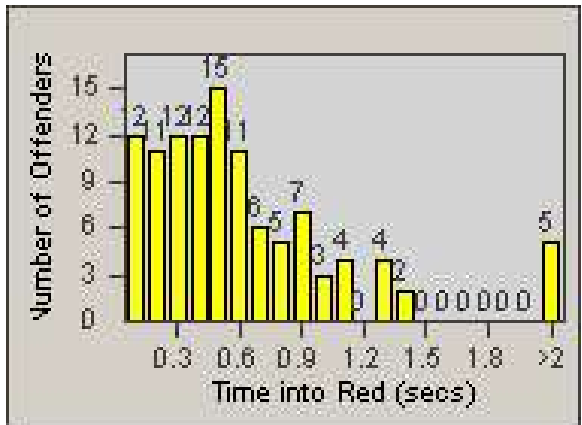

# Redflex Redlight Offender Statistics

CONTRACT: Loma Linda  
 DATE FROM: 1/Mar/2006

LOCATION: LOM-BAAN-01 Barton Rd  
 DATE TO: 31/Mar/2006

LANE 1

LANE 2

LANE 3

# Redflex Redlight Offender Statistics

CONTRACT: Loma Linda  
 DATE FROM: 1/Mar/2006

LOCATION: LOM-BAAN-01 Barton Rd  
 DATE TO: 31/Mar/2006

LANE 4

LANE TOTAL