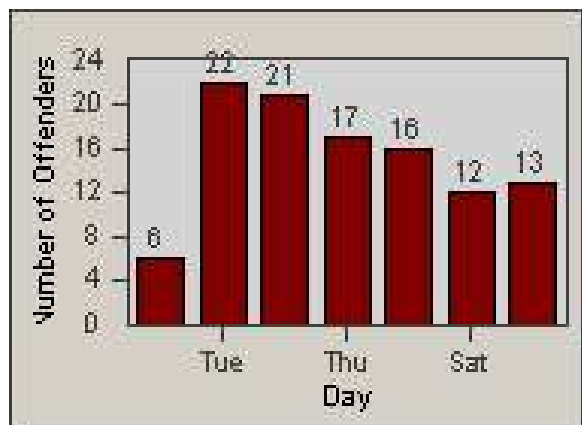

# Redflex Redlight Offender Statistics

CONTRACT: Loma Linda  
 DATE FROM: 1/Mar/2006

LOCATION: LOM-BAAN-01 Barton Rd  
 DATE TO: 31/Mar/2006

LANE 1

LANE 2

LANE 3

# Redflex Redlight Offender Statistics

CONTRACT: Loma Linda  
 DATE FROM: 1/Mar/2006

LOCATION: LOM-BAAN-01 Barton Rd  
 DATE TO: 31/Mar/2006

LANE 4

LANE TOTAL