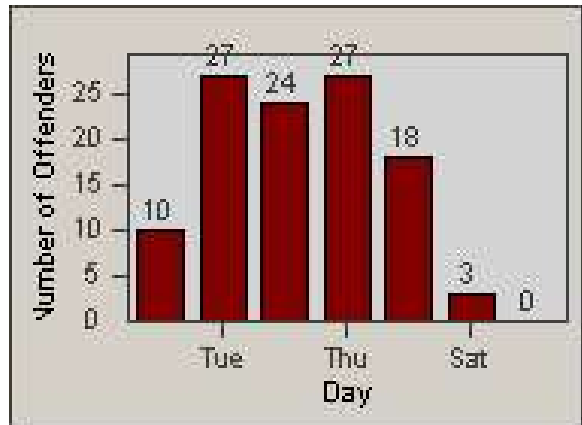

# Redflex Redlight Offender Statistics

CONTRACT: Loma Linda  
 DATE FROM: 1/Mar/2006

LOCATION: LOM-BAAN-01 Barton Rd  
 DATE TO: 31/Mar/2006

LANE 1

LANE 2

LANE 3

# Redflex Redlight Offender Statistics

CONTRACT: Loma Linda  
 DATE FROM: 1/Mar/2006

LOCATION: LOM-BAAN-01 Barton Rd  
 DATE TO: 31/Mar/2006

LANE 4

LANE TOTAL