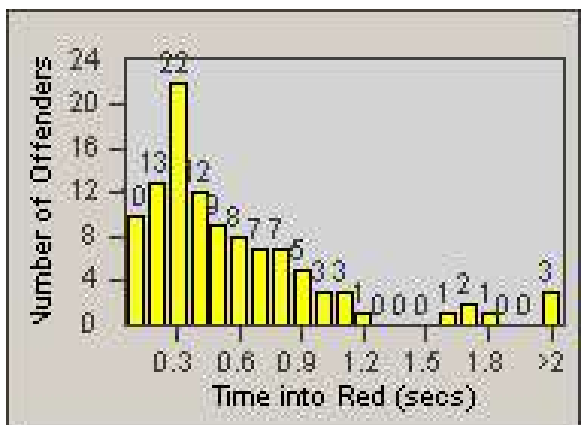

# Redflex Redlight Offender Statistics

CONTRACT: Loma Linda  
 DATE FROM: 1/Mar/2006

LOCATION: LOM-BAAN-01 Barton Rd  
 DATE TO: 31/Mar/2006

LANE 1

LANE 2

LANE 3

# Redflex Redlight Offender Statistics

CONTRACT: Loma Linda  
 DATE FROM: 1/Mar/2006

LOCATION: LOM-BAAN-01 Barton Rd  
 DATE TO: 31/Mar/2006

LANE 4

LANE TOTAL