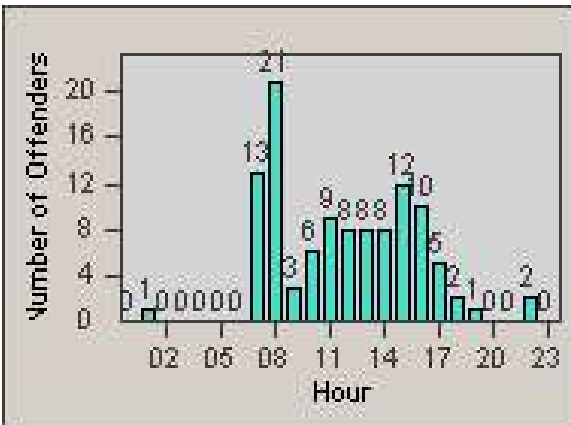

# Redflex Redlight Offender Statistics

CONTRACT: Loma Linda  
 DATE FROM: 1/Mar/2006

LOCATION: LOM-BAAN-01 Barton Rd  
 DATE TO: 31/Mar/2006

LANE 1

LANE 2

LANE 3

# Redflex Redlight Offender Statistics

CONTRACT: Loma Linda  
 DATE FROM: 1/Mar/2006

LOCATION: LOM-BAAN-01 Barton Rd  
 DATE TO: 31/Mar/2006

LANE 4

LANE TOTAL

# Redflex Redlight Offender Statistics

CONTRACT: Loma Linda  
 DATE FROM: 1/Mar/2006

LOCATION: LOM-BAAN-01 Barton Rd  
 DATE TO: 31/Mar/2006