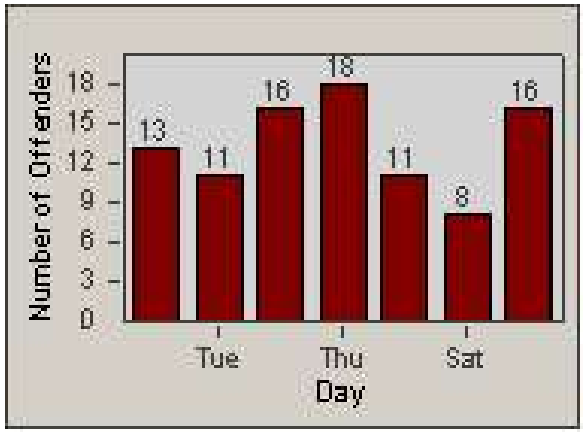

# Redflex Redlight Offender Statistics

CONTRACT: Loma Linda  
 DATE FROM: 1/Mar/2006

LOCATION: LOM-BAAN-01 Barton Rd  
 DATE TO: 31/Mar/2006

LANE 1

LANE 2

LANE 3

# Redflex Redlight Offender Statistics

CONTRACT: Loma Linda  
 DATE FROM: 1/Mar/2006

LOCATION: LOM-BAAN-01 Barton Rd  
 DATE TO: 31/Mar/2006

LANE 4

LANE TOTAL