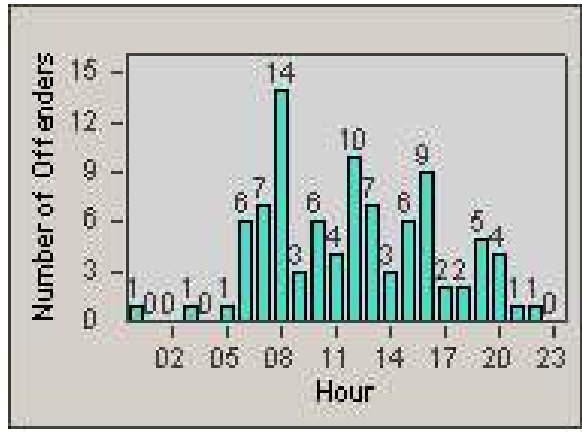

# Redflex Redlight Offender Statistics

CONTRACT: Loma Linda  
 DATE FROM: 1/Mar/2006

LOCATION: LOM-BAAN-01 Barton Rd  
 DATE TO: 31/Mar/2006

LANE 1

LANE 2

LANE 3

# Redflex Redlight Offender Statistics

CONTRACT: Loma Linda  
 DATE FROM: 1/Mar/2006

LOCATION: LOM-BAAN-01 Barton Rd  
 DATE TO: 31/Mar/2006

LANE 4

LANE TOTAL

# Redflex Redlight Offender Statistics

CONTRACT: Loma Linda  
 DATE FROM: 1/Mar/2006

LOCATION: LOM-BAAN-01 Barton Rd  
 DATE TO: 31/Mar/2006