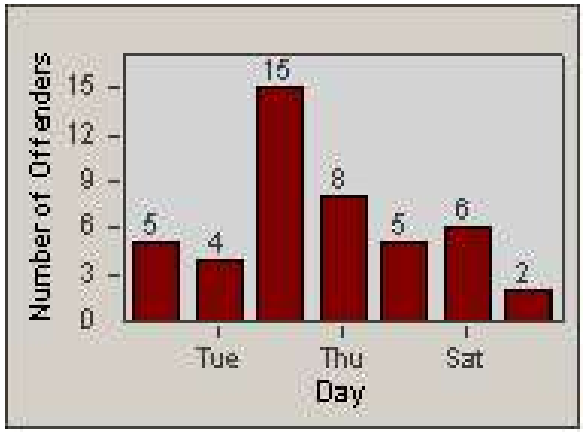

# Redflex Redlight Offender Statistics

CONTRACT: Loma Linda  
 DATE FROM: 1/Nov/2006

LOCATION: LOM-BAAN-01 Barton Rd  
 DATE TO: 30/Nov/2006

LANE 1

LANE 2

LANE 3

# Redflex Redlight Offender Statistics

CONTRACT: Loma Linda  
 DATE FROM: 1/Nov/2006

LOCATION: LOM-BAAN-01 Barton Rd  
 DATE TO: 30/Nov/2006

LANE 4

LANE TOTAL