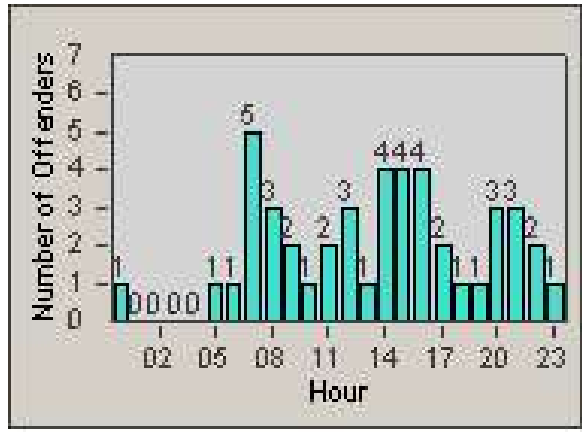

# Redflex Redlight Offender Statistics

CONTRACT: Loma Linda  
 DATE FROM: 1/Nov/2006

LOCATION: LOM-BAAN-01 Barton Rd  
 DATE TO: 30/Nov/2006

LANE 1

LANE 2

LANE 3

# Redflex Redlight Offender Statistics

CONTRACT: Loma Linda  
 DATE FROM: 1/Nov/2006

LOCATION: LOM-BAAN-01 Barton Rd  
 DATE TO: 30/Nov/2006

LANE 4

LANE TOTAL

# Redflex Redlight Offender Statistics

CONTRACT: Loma Linda  
 DATE FROM: 1/Nov/2006

LOCATION: LOM-BAAN-01 Barton Rd  
 DATE TO: 30/Nov/2006