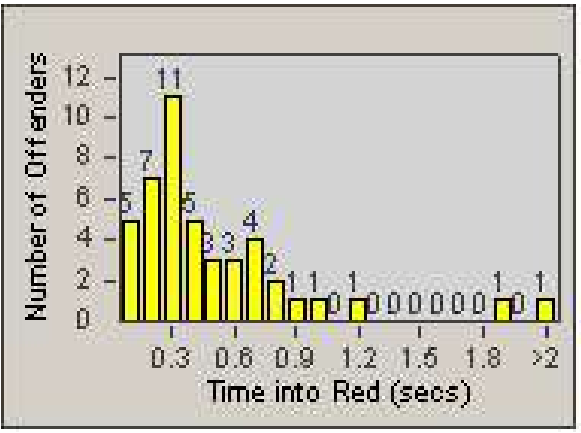

# Redflex Redlight Offender Statistics

CONTRACT: Loma Linda  
 DATE FROM: 1/Nov/2006

LOCATION: LOM-BAAN-01 Barton Rd  
 DATE TO: 30/Nov/2006

LANE 1

LANE 2

LANE 3

# Redflex Redlight Offender Statistics

CONTRACT: Loma Linda  
 DATE FROM: 1/Nov/2006

LOCATION: LOM-BAAN-01 Barton Rd  
 DATE TO: 30/Nov/2006

LANE 4

LANE TOTAL