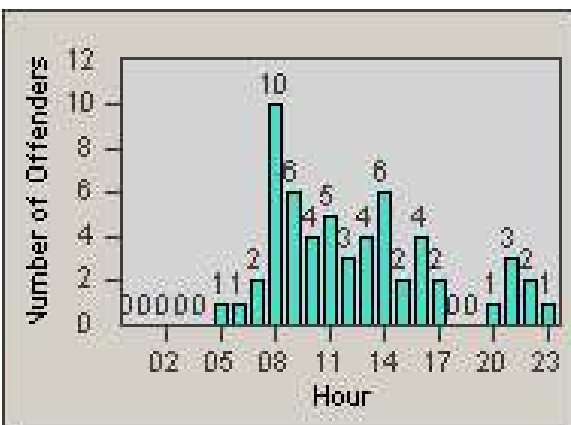

# Redflex Redlight Offender Statistics

CONTRACT: Loma Linda  
 DATE FROM: 1/Nov/2006

LOCATION: LOM-BAAN-01 Barton Rd  
 DATE TO: 30/Nov/2006

LANE 1

LANE 2

LANE 3

# Redflex Redlight Offender Statistics

CONTRACT: Loma Linda  
 DATE FROM: 1/Nov/2006

LOCATION: LOM-BAAN-01 Barton Rd  
 DATE TO: 30/Nov/2006

LANE 4

LANE TOTAL

# Redflex Redlight Offender Statistics

CONTRACT: Loma Linda  
 DATE FROM: 1/Nov/2006

LOCATION: LOM-BAAN-01 Barton Rd  
 DATE TO: 30/Nov/2006