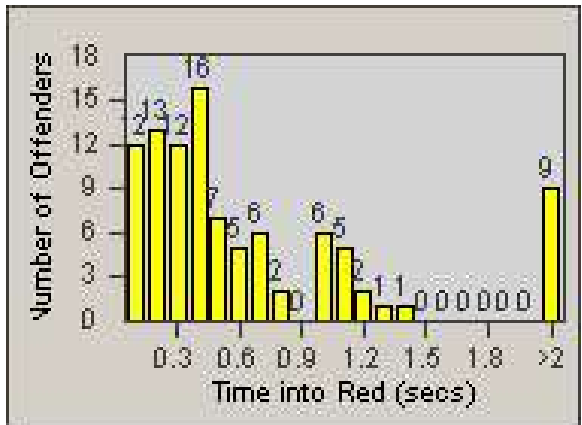

# Redflex Redlight Offender Statistics

CONTRACT: Loma Linda  
 DATE FROM: 1/Nov/2006

LOCATION: LOM-BAAN-01 Barton Rd  
 DATE TO: 30/Nov/2006

LANE 1

LANE 2

LANE 3

# Redflex Redlight Offender Statistics

CONTRACT: Loma Linda  
 DATE FROM: 1/Nov/2006

LOCATION: LOM-BAAN-01 Barton Rd  
 DATE TO: 30/Nov/2006

LANE 4

LANE TOTAL