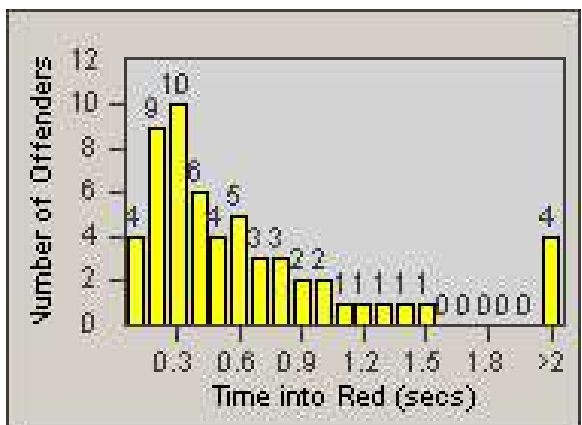

# Redflex Redlight Offender Statistics

CONTRACT: Loma Linda  
 DATE FROM: 1/Nov/2006

LOCATION: LOM-BAAN-01 Barton Rd  
 DATE TO: 30/Nov/2006

LANE 1

LANE 2

LANE 3

# Redflex Redlight Offender Statistics

CONTRACT: Loma Linda  
 DATE FROM: 1/Nov/2006

LOCATION: LOM-BAAN-01 Barton Rd  
 DATE TO: 30/Nov/2006

LANE 4

LANE TOTAL