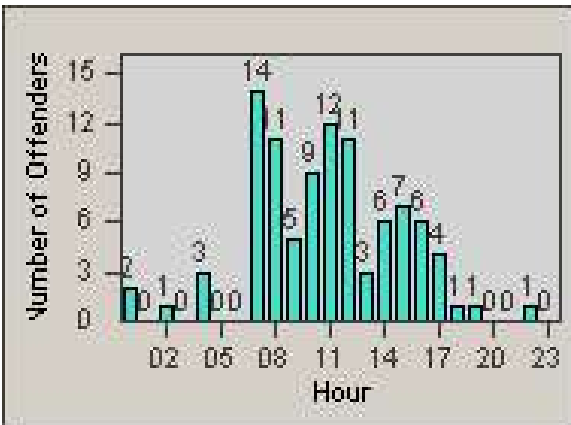

# Redflex Redlight Offender Statistics

CONTRACT: Loma Linda  
 DATE FROM: 1/Nov/2006

LOCATION: LOM-BAAN-01 Barton Rd  
 DATE TO: 30/Nov/2006

LANE 1

LANE 2

LANE 3

# Redflex Redlight Offender Statistics

CONTRACT: Loma Linda  
 DATE FROM: 1/Nov/2006

LOCATION: LOM-BAAN-01 Barton Rd  
 DATE TO: 30/Nov/2006

LANE 4

LANE TOTAL