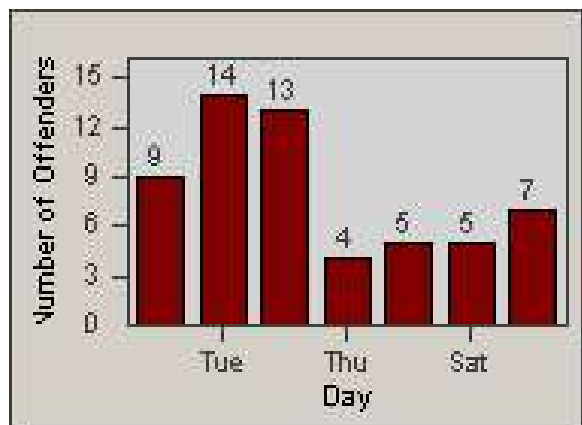

# Redflex Redlight Offender Statistics

CONTRACT: Loma Linda  
 DATE FROM: 1/Nov/2006

LOCATION: LOM-BAAN-01 Barton Rd  
 DATE TO: 30/Nov/2006

LANE 1

LANE 2

LANE 3

# Redflex Redlight Offender Statistics

CONTRACT: Loma Linda  
 DATE FROM: 1/Nov/2006

LOCATION: LOM-BAAN-01 Barton Rd  
 DATE TO: 30/Nov/2006

LANE 4

LANE TOTAL