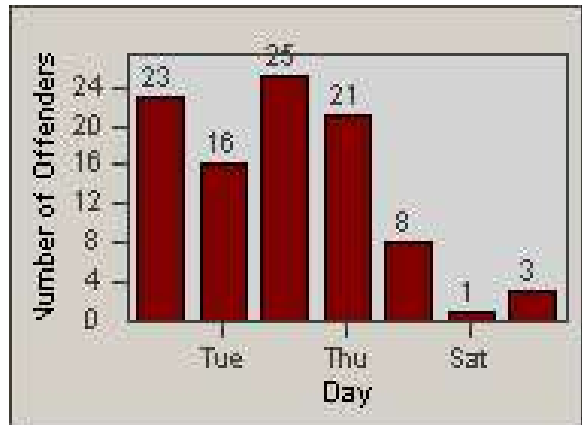

# Redflex Redlight Offender Statistics

CONTRACT: Loma Linda  
 DATE FROM: 1/Nov/2006

LOCATION: LOM-BAAN-01 Barton Rd  
 DATE TO: 30/Nov/2006

LANE 1

LANE 2

LANE 3

# Redflex Redlight Offender Statistics

CONTRACT: Loma Linda  
 DATE FROM: 1/Nov/2006

LOCATION: LOM-BAAN-01 Barton Rd  
 DATE TO: 30/Nov/2006

LANE 4

LANE TOTAL