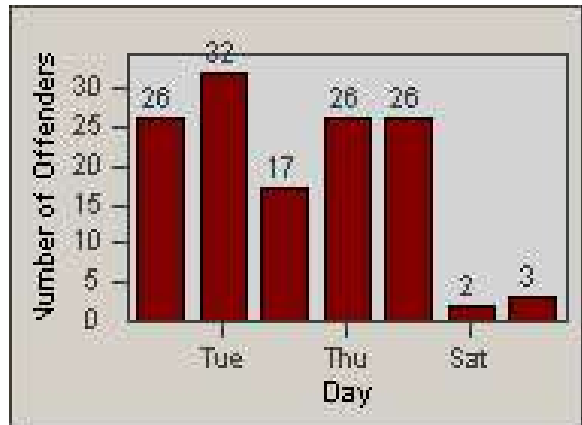

Redflex Redlight Offender Statistics

CONTRACT: Loma Linda
 DATE FROM: 1/Oct/2006

LOCATION: LOM-ANBA-01 Barton Rd
 DATE TO: 31/Oct/2006

LANE 1

LANE 2

LANE 3

Redflex Redlight Offender Statistics

CONTRACT: Loma Linda
 DATE FROM: 1/Oct/2006

LOCATION: LOM-ANBA-01 Barton Rd
 DATE TO: 31/Oct/2006

LANE 4

LANE TOTAL

Redflex Redlight Offender Statistics

CONTRACT: Loma Linda
 DATE FROM: 1/Oct/2006

LOCATION: LOM-ANBA-01 Barton Rd
 DATE TO: 31/Oct/2006