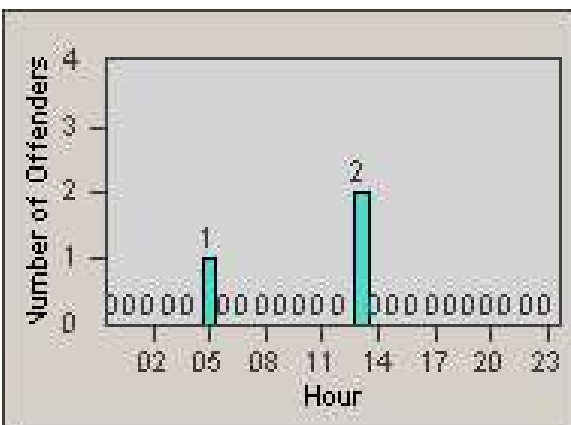

Redflex Redlight Offender Statistics

CONTRACT: Loma Linda
 DATE FROM: 1/Oct/2006

LOCATION: LOM-ANBA-01 Barton Rd
 DATE TO: 31/Oct/2006

LANE 1

LANE 2

LANE 3

Redflex Redlight Offender Statistics

CONTRACT: Loma Linda
 DATE FROM: 1/Oct/2006

LOCATION: LOM-ANBA-01 Barton Rd
 DATE TO: 31/Oct/2006

LANE 4

LANE TOTAL

Redflex Redlight Offender Statistics

CONTRACT: Loma Linda
 DATE FROM: 1/Oct/2006

LOCATION: LOM-ANBA-01 Barton Rd
 DATE TO: 31/Oct/2006