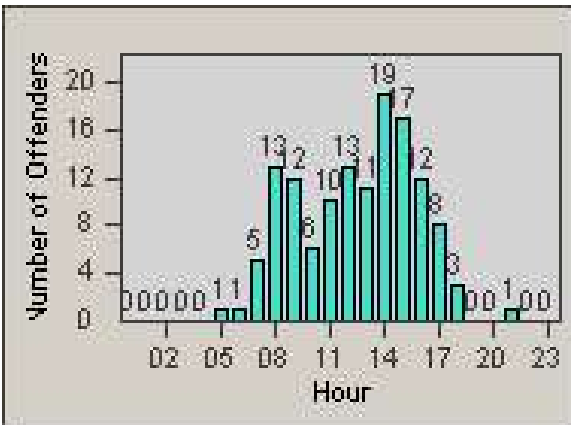

Redflex Redlight Offender Statistics

CONTRACT: Loma Linda
 DATE FROM: 1/Oct/2006

LOCATION: LOM-ANBA-01 Barton Rd
 DATE TO: 31/Oct/2006

LANE 1

LANE 2

LANE 3

Redflex Redlight Offender Statistics

CONTRACT: Loma Linda
 DATE FROM: 1/Oct/2006

LOCATION: LOM-ANBA-01 Barton Rd
 DATE TO: 31/Oct/2006

LANE 4

LANE TOTAL

Redflex Redlight Offender Statistics

CONTRACT: Loma Linda
 DATE FROM: 1/Oct/2006

LOCATION: LOM-ANBA-01 Barton Rd
 DATE TO: 31/Oct/2006