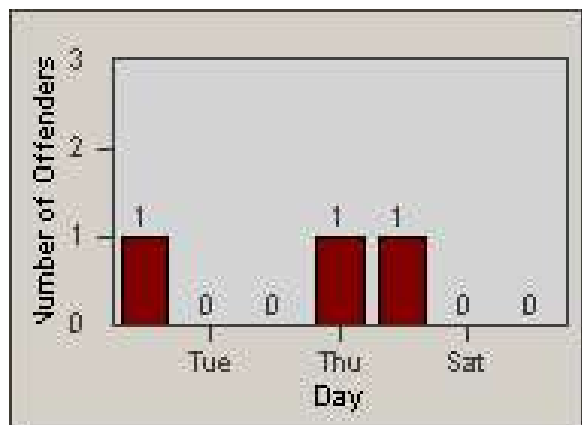

Redflex Redlight Offender Statistics

CONTRACT: Loma Linda
 DATE FROM: 1/Oct/2006

LOCATION: LOM-ANBA-01 Barton Rd
 DATE TO: 31/Oct/2006

LANE 1

LANE 2

LANE 3

Redflex Redlight Offender Statistics

CONTRACT: Loma Linda
 DATE FROM: 1/Oct/2006