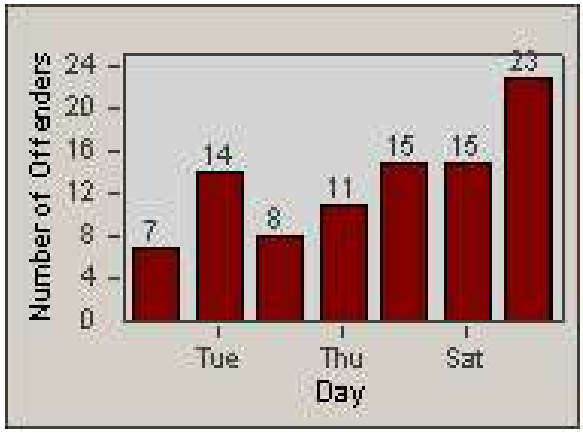

Redflex Redlight Offender Statistics

CONTRACT: Loma Linda
 DATE FROM: 1/Oct/2006

LOCATION: LOM-ANBA-01 Barton Rd
 DATE TO: 31/Oct/2006

LANE 1

LANE 2

LANE 3

Redflex Redlight Offender Statistics

CONTRACT: Loma Linda
 DATE FROM: 1/Oct/2006

LOCATION: LOM-ANBA-01 Barton Rd
 DATE TO: 31/Oct/2006

LANE 4

LANE TOTAL

Redflex Redlight Offender Statistics

CONTRACT: Loma Linda
 DATE FROM: 1/Oct/2006

LOCATION: LOM-ANBA-01 Barton Rd
 DATE TO: 31/Oct/2006