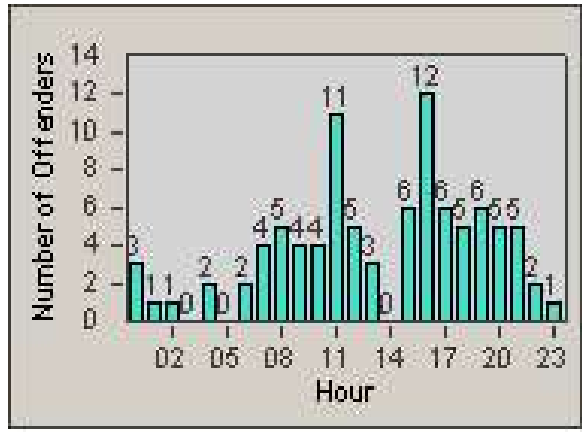

Redflex Redlight Offender Statistics

CONTRACT: Loma Linda
 DATE FROM: 1/Oct/2006

LOCATION: LOM-ANBA-01 Barton Rd
 DATE TO: 31/Oct/2006

LANE 1

LANE 2

LANE 3

Redflex Redlight Offender Statistics

CONTRACT: Loma Linda
 DATE FROM: 1/Oct/2006

LOCATION: LOM-ANBA-01 Barton Rd
 DATE TO: 31/Oct/2006

LANE 4

LANE TOTAL

Redflex Redlight Offender Statistics

CONTRACT: Loma Linda
 DATE FROM: 1/Oct/2006

LOCATION: LOM-ANBA-01 Barton Rd
 DATE TO: 31/Oct/2006