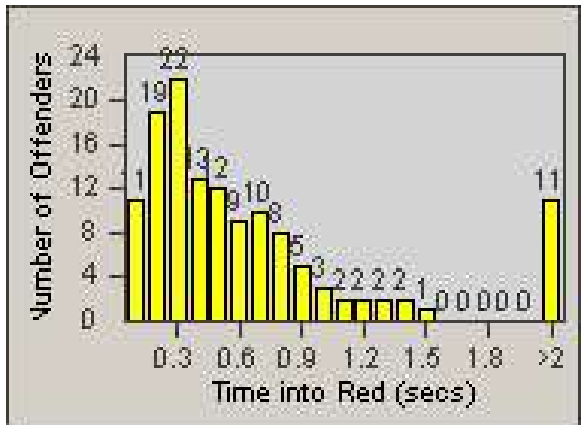

Redflex Redlight Offender Statistics

CONTRACT: Loma Linda
 DATE FROM: 1/Oct/2006

LOCATION: LOM-ANBA-01 Barton Rd
 DATE TO: 31/Oct/2006

LANE 1

LANE 2

LANE 3

Redflex Redlight Offender Statistics

CONTRACT: Loma Linda
 DATE FROM: 1/Oct/2006

LOCATION: LOM-ANBA-01 Barton Rd
 DATE TO: 31/Oct/2006

LANE 4

LANE TOTAL

Redflex Redlight Offender Statistics

CONTRACT: Loma Linda
 DATE FROM: 1/Oct/2006

LOCATION: LOM-ANBA-01 Barton Rd
 DATE TO: 31/Oct/2006