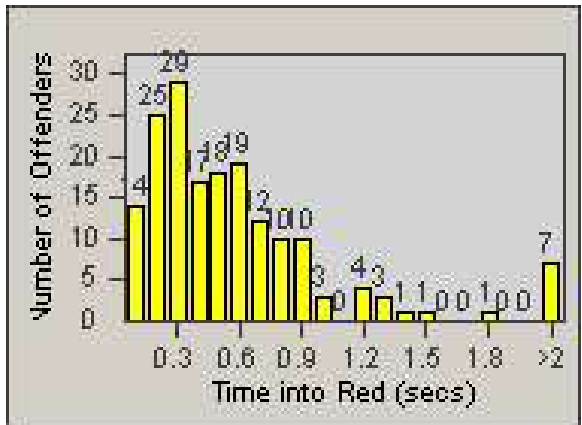

Redflex Redlight Offender Statistics

CONTRACT: Loma Linda
 DATE FROM: 1/Oct/2006

LOCATION: LOM-BAAN-01 Barton Rd
 DATE TO: 31/Oct/2006

LANE 1

LANE 2

LANE 3

Redflex Redlight Offender Statistics

CONTRACT: Loma Linda
 DATE FROM: 1/Oct/2006

LOCATION: LOM-BAAN-01 Barton Rd
 DATE TO: 31/Oct/2006

LANE 4

LANE TOTAL

Redflex Redlight Offender Statistics

CONTRACT: Loma Linda
 DATE FROM: 1/Oct/2006

LOCATION: LOM-BAAN-01 Barton Rd
 DATE TO: 31/Oct/2006