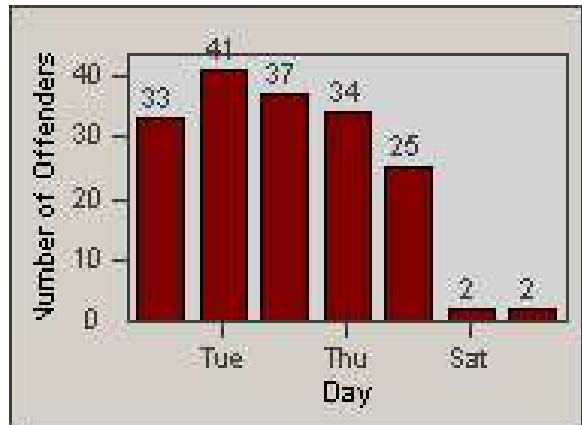

Redflex Redlight Offender Statistics

CONTRACT: Loma Linda
 DATE FROM: 1/Oct/2006

LOCATION: LOM-BAAN-01 Barton Rd
 DATE TO: 31/Oct/2006

LANE 1

LANE 2

LANE 3

Redflex Redlight Offender Statistics

CONTRACT: Loma Linda
 DATE FROM: 1/Oct/2006

LOCATION: LOM-BAAN-01 Barton Rd
 DATE TO: 31/Oct/2006

LANE 4

LANE TOTAL

Redflex Redlight Offender Statistics

CONTRACT: Loma Linda
 DATE FROM: 1/Oct/2006

LOCATION: LOM-BAAN-01 Barton Rd
 DATE TO: 31/Oct/2006