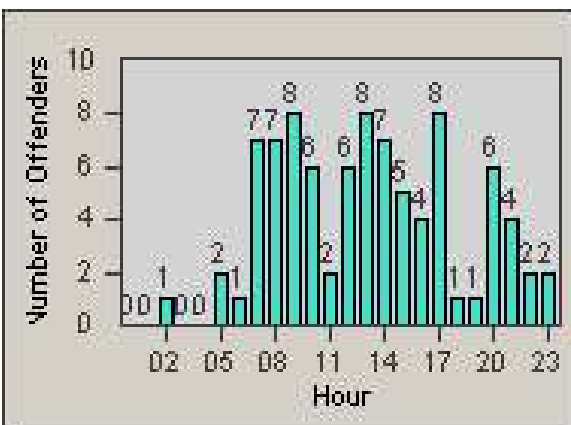

Redflex Redlight Offender Statistics

CONTRACT: Loma Linda
 DATE FROM: 1/Oct/2006

LOCATION: LOM-BAAN-01 Barton Rd
 DATE TO: 31/Oct/2006

LANE 1

LANE 2

LANE 3

Redflex Redlight Offender Statistics

CONTRACT: Loma Linda
 DATE FROM: 1/Oct/2006

LOCATION: LOM-BAAN-01 Barton Rd
 DATE TO: 31/Oct/2006

LANE 4

LANE TOTAL

Redflex Redlight Offender Statistics

CONTRACT: Loma Linda
 DATE FROM: 1/Oct/2006

LOCATION: LOM-BAAN-01 Barton Rd
 DATE TO: 31/Oct/2006