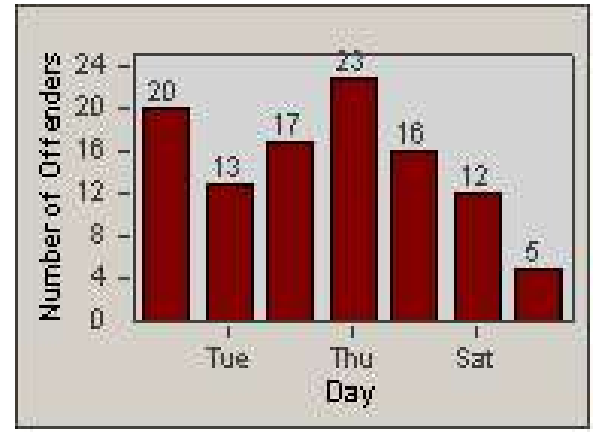

Redflex Redlight Offender Statistics

CONTRACT: Loma Linda
 DATE FROM: 1/Oct/2006

LOCATION: LOM-BAAN-01 Barton Rd
 DATE TO: 31/Oct/2006

LANE 1

LANE 2

LANE 3

Redflex Redlight Offender Statistics

CONTRACT: Loma Linda
 DATE FROM: 1/Oct/2006

LOCATION: LOM-BAAN-01 Barton Rd
 DATE TO: 31/Oct/2006

LANE 4

LANE TOTAL

Redflex Redlight Offender Statistics

CONTRACT: Loma Linda
 DATE FROM: 1/Oct/2006

LOCATION: LOM-BAAN-01 Barton Rd
 DATE TO: 31/Oct/2006