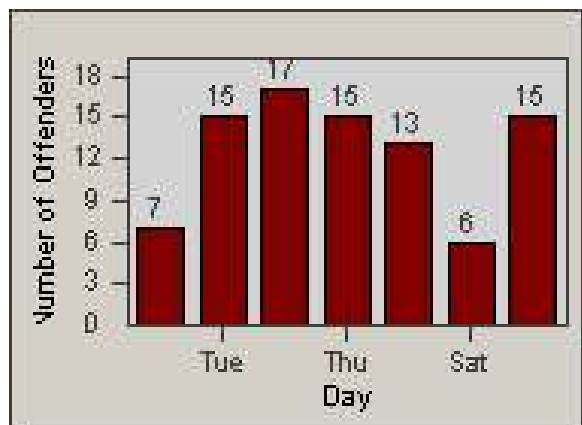

Redflex Redlight Offender Statistics

CONTRACT: Loma Linda
 DATE FROM: 1/Oct/2006

LOCATION: LOM-BAAN-01 Barton Rd
 DATE TO: 31/Oct/2006

LANE 1

LANE 2

LANE 3

Redflex Redlight Offender Statistics

CONTRACT: Loma Linda
 DATE FROM: 1/Oct/2006

LOCATION: LOM-BAAN-01 Barton Rd
 DATE TO: 31/Oct/2006

LANE 4

LANE TOTAL

Redflex Redlight Offender Statistics

CONTRACT: Loma Linda
 DATE FROM: 1/Oct/2006

LOCATION: LOM-BAAN-01 Barton Rd
 DATE TO: 31/Oct/2006