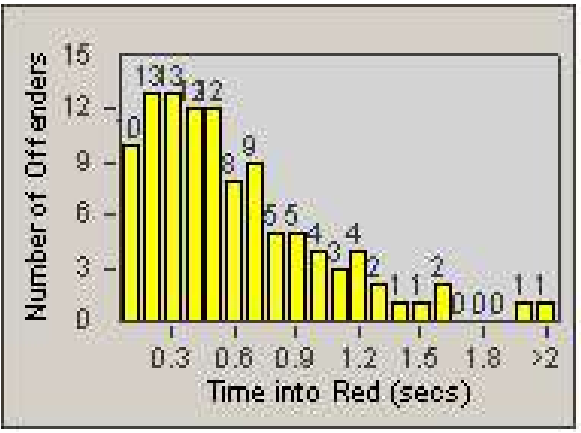

Redflex Redlight Offender Statistics

CONTRACT: Loma Linda
 DATE FROM: 1/Oct/2006

LOCATION: LOM-BAAN-01 Barton Rd
 DATE TO: 31/Oct/2006

LANE 1

LANE 2

LANE 3

Redflex Redlight Offender Statistics

CONTRACT: Loma Linda
 DATE FROM: 1/Oct/2006

LOCATION: LOM-BAAN-01 Barton Rd
 DATE TO: 31/Oct/2006

LANE 4

LANE TOTAL

Redflex Redlight Offender Statistics

CONTRACT: Loma Linda
 DATE FROM: 1/Oct/2006

LOCATION: LOM-BAAN-01 Barton Rd
 DATE TO: 31/Oct/2006