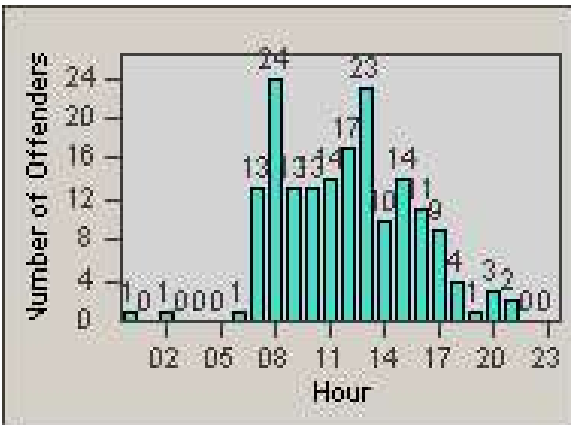

Redflex Redlight Offender Statistics

CONTRACT: Loma Linda
 DATE FROM: 1/Oct/2006

LOCATION: LOM-BAAN-01 Barton Rd
 DATE TO: 31/Oct/2006

LANE 1

LANE 2

LANE 3

Redflex Redlight Offender Statistics

CONTRACT: Loma Linda
 DATE FROM: 1/Oct/2006

LOCATION: LOM-BAAN-01 Barton Rd
 DATE TO: 31/Oct/2006

LANE 4

LANE TOTAL

Redflex Redlight Offender Statistics

CONTRACT: Loma Linda
 DATE FROM: 1/Oct/2006

LOCATION: LOM-BAAN-01 Barton Rd
 DATE TO: 31/Oct/2006