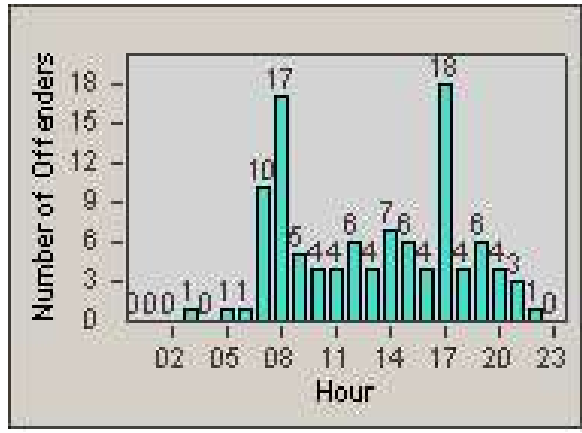

Redflex Redlight Offender Statistics

CONTRACT: Loma Linda
 DATE FROM: 1/Oct/2006

LOCATION: LOM-BAAN-01 Barton Rd
 DATE TO: 31/Oct/2006

LANE 1

LANE 2

LANE 3

Redflex Redlight Offender Statistics

CONTRACT: Loma Linda
 DATE FROM: 1/Oct/2006

LOCATION: LOM-BAAN-01 Barton Rd
 DATE TO: 31/Oct/2006

LANE 4

LANE TOTAL

Redflex Redlight Offender Statistics

CONTRACT: Loma Linda
 DATE FROM: 1/Oct/2006

LOCATION: LOM-BAAN-01 Barton Rd
 DATE TO: 31/Oct/2006