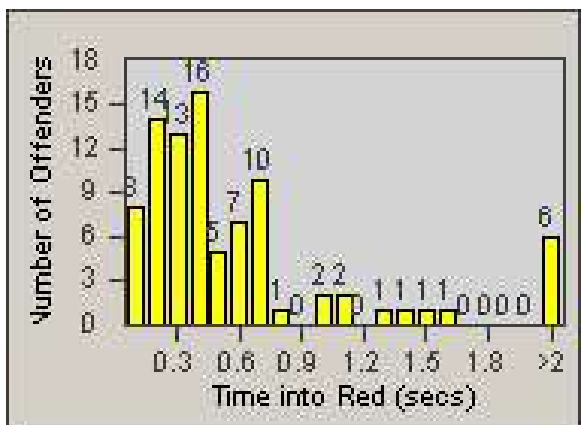

Redflex Redlight Offender Statistics

CONTRACT: Loma Linda
 DATE FROM: 1/Oct/2006

LOCATION: LOM-BAAN-01 Barton Rd
 DATE TO: 31/Oct/2006

LANE 1

LANE 2

LANE 3

Redflex Redlight Offender Statistics

CONTRACT: Loma Linda
 DATE FROM: 1/Oct/2006

LOCATION: LOM-BAAN-01 Barton Rd
 DATE TO: 31/Oct/2006

LANE 4

LANE TOTAL

Redflex Redlight Offender Statistics

CONTRACT: Loma Linda
 DATE FROM: 1/Oct/2006

LOCATION: LOM-BAAN-01 Barton Rd
 DATE TO: 31/Oct/2006