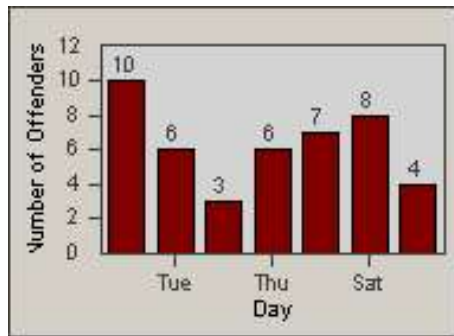

Redflex Redlight Offender Statistics

CONTRACT: Loma Linda
 DATE FROM: 1/Oct/2006

LOCATION: LOM-REAN-01 Redlands Blvd
 DATE TO: 31/Oct/2006

LANE 1

LANE 2

LANE 3

Redflex Redlight Offender Statistics

CONTRACT: Loma Linda
 DATE FROM: 1/Oct/2006