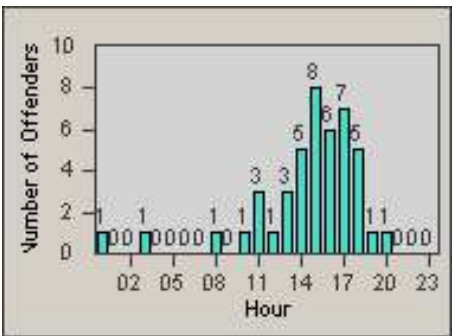

Redflex Redlight Offender Statistics

CONTRACT: Loma Linda
 DATE FROM: 1/Oct/2006

LOCATION: LOM-REAN-01 Redlands Blvd
 DATE TO: 31/Oct/2006

LANE 1

LANE 2

LANE 3

Redflex Redlight Offender Statistics

CONTRACT: Loma Linda
 DATE FROM: 1/Oct/2006

LOCATION: LOM-REAN-01 Redlands Blvd
 DATE TO: 31/Oct/2006

LANE 4

LANE TOTAL

Redflex Redlight Offender Statistics

CONTRACT: Loma Linda
 DATE FROM: 1/Oct/2006

LOCATION: LOM-REAN-01 Redlands Blvd
 DATE TO: 31/Oct/2006