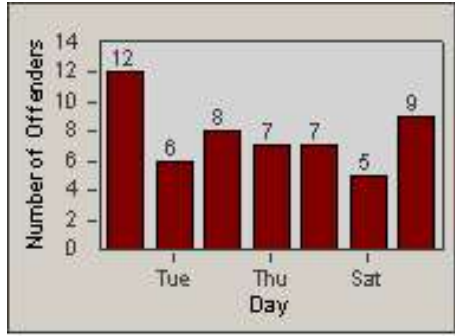

Redflex Redlight Offender Statistics

CONTRACT: Loma Linda
DATE FROM: 1/Oct/2006

LOCATION: LOM-REAN-01 Redlands Blvd
DATE TO: 31/Oct/2006