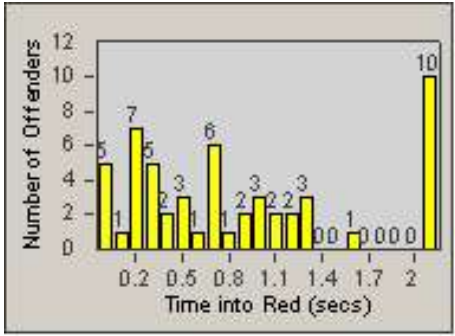

Redflex Redlight Offender Statistics

CONTRACT: Loma Linda
 DATE FROM: 1/Oct/2006

LOCATION: LOM-REAN-01 Redlands Blvd
 DATE TO: 31/Oct/2006

LANE 1

LANE 2

LANE 3

Redflex Redlight Offender Statistics

CONTRACT: Loma Linda
 DATE FROM: 1/Oct/2006

LOCATION: LOM-REAN-01 Redlands Blvd
 DATE TO: 31/Oct/2006

LANE 4

LANE TOTAL

Redflex Redlight Offender Statistics

CONTRACT: Loma Linda
 DATE FROM: 1/Oct/2006

LOCATION: LOM-REAN-01 Redlands Blvd
 DATE TO: 31/Oct/2006