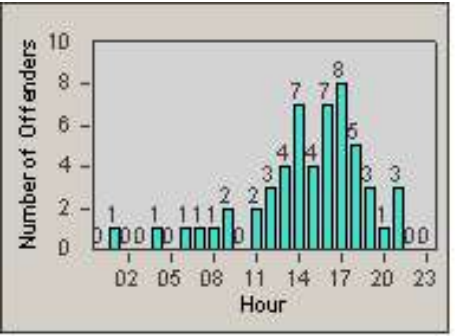

Redflex Redlight Offender Statistics

CONTRACT: Loma Linda
 DATE FROM: 1/Oct/2006

LOCATION: LOM-REAN-01 Redlands Blvd
 DATE TO: 31/Oct/2006

LANE 1

LANE 2

LANE 3

Redflex Redlight Offender Statistics

CONTRACT: Loma Linda
 DATE FROM: 1/Oct/2006

LOCATION: LOM-REAN-01 Redlands Blvd
 DATE TO: 31/Oct/2006

LANE 4

LANE TOTAL

Redflex Redlight Offender Statistics

CONTRACT: Loma Linda
 DATE FROM: 1/Oct/2006

LOCATION: LOM-REAN-01 Redlands Blvd
 DATE TO: 31/Oct/2006