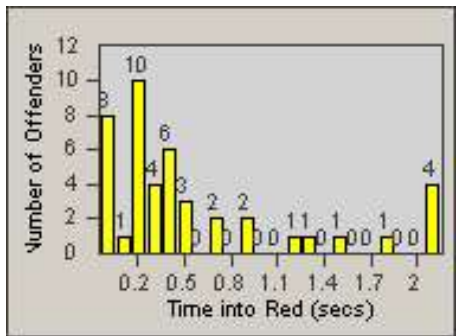

Redflex Redlight Offender Statistics

CONTRACT: Loma Linda
 DATE FROM: 1/Oct/2006

LOCATION: LOM-REAN-01 Redlands Blvd
 DATE TO: 31/Oct/2006

LANE 1

LANE 2

LANE 3

Redflex Redlight Offender Statistics

CONTRACT: Loma Linda
 DATE FROM: 1/Oct/2006

LOCATION: LOM-REAN-01 Redlands Blvd
 DATE TO: 31/Oct/2006

LANE 4

LANE TOTAL

Redflex Redlight Offender Statistics

CONTRACT: Loma Linda
 DATE FROM: 1/Oct/2006

LOCATION: LOM-REAN-01 Redlands Blvd
 DATE TO: 31/Oct/2006