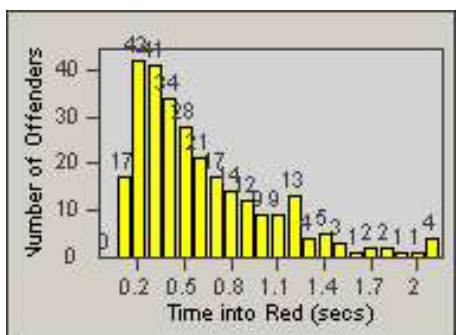

Redflex Redlight Offender Statistics

CONTRACT: Loma Linda
 DATE FROM: 1/Oct/2006

LOCATION: LOM-REAN-01 Redlands Blvd
 DATE TO: 31/Oct/2006

LANE 1

LANE 2

LANE 3

Redflex Redlight Offender Statistics

CONTRACT: Loma Linda
 DATE FROM: 1/Oct/2006

LOCATION: LOM-REAN-01 Redlands Blvd
 DATE TO: 31/Oct/2006

LANE 4

LANE TOTAL

Redflex Redlight Offender Statistics

CONTRACT: Loma Linda
 DATE FROM: 1/Oct/2006

LOCATION: LOM-REAN-01 Redlands Blvd
 DATE TO: 31/Oct/2006