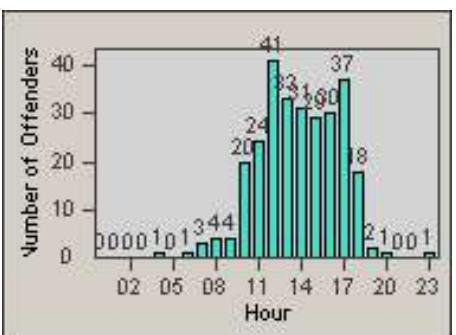

Redflex Redlight Offender Statistics

CONTRACT: Loma Linda
 DATE FROM: 1/Oct/2006

LOCATION: LOM-REAN-01 Redlands Blvd
 DATE TO: 31/Oct/2006

LANE 1

LANE 2

LANE 3

Redflex Redlight Offender Statistics

CONTRACT: Loma Linda
 DATE FROM: 1/Oct/2006

LOCATION: LOM-REAN-01 Redlands Blvd
 DATE TO: 31/Oct/2006

LANE 4

LANE TOTAL

Redflex Redlight Offender Statistics

CONTRACT: Loma Linda
 DATE FROM: 1/Oct/2006

LOCATION: LOM-REAN-01 Redlands Blvd
 DATE TO: 31/Oct/2006