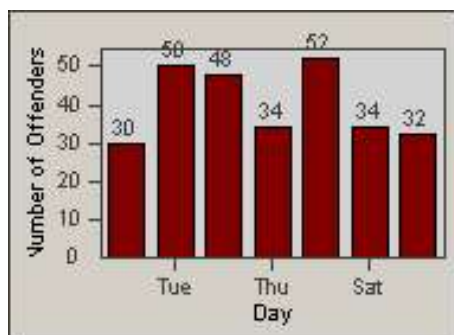

Redflex Redlight Offender Statistics

CONTRACT: Loma Linda
 DATE FROM: 1/Oct/2006

LOCATION: LOM-REAN-01 Redlands Blvd
 DATE TO: 31/Oct/2006

LANE 1

LANE 2

LANE 3

Redflex Redlight Offender Statistics

CONTRACT: Loma Linda
 DATE FROM: 1/Oct/2006