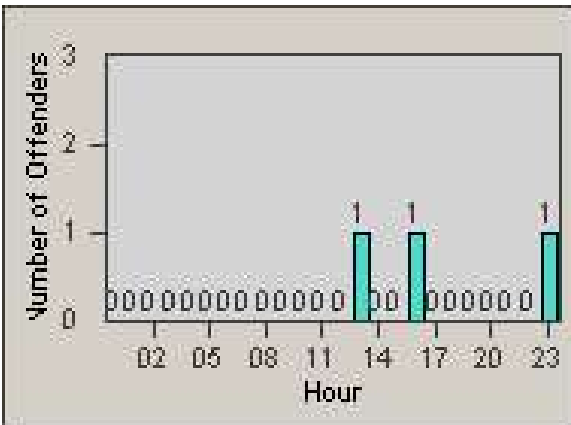

Redflex Redlight Offender Statistics

CONTRACT: Loma Linda
 DATE FROM: 1/Oct/2009

LOCATION: LOM-REAN-01 Redlands Blvd
 DATE TO: 31/Oct/2009

LANE 1

LANE 2

LANE 3

Redflex Redlight Offender Statistics

CONTRACT: Loma Linda
 DATE FROM: 1/Oct/2009

LOCATION: LOM-REAN-01 Redlands Blvd
 DATE TO: 31/Oct/2009

LANE 4

LANE TOTAL

Redflex Redlight Offender Statistics

CONTRACT: Loma Linda
 DATE FROM: 1/Oct/2009

LOCATION: LOM-REAN-01 Redlands Blvd
 DATE TO: 31/Oct/2009