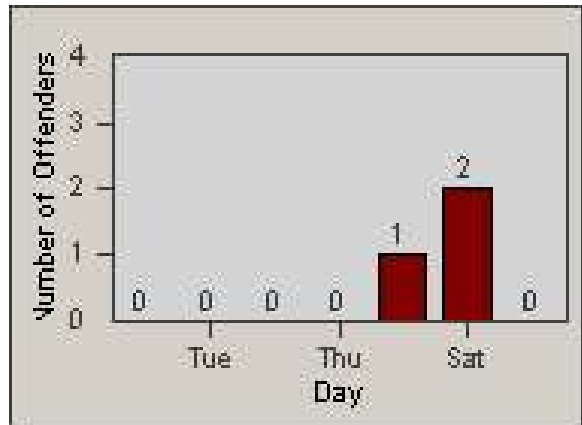

Redflex Redlight Offender Statistics

CONTRACT: Loma Linda
 DATE FROM: 1/Oct/2009

LOCATION: LOM-REAN-01 Redlands Blvd
 DATE TO: 31/Oct/2009

LANE 1

LANE 2

LANE 3

Redflex Redlight Offender Statistics

CONTRACT: Loma Linda
 DATE FROM: 1/Oct/2009