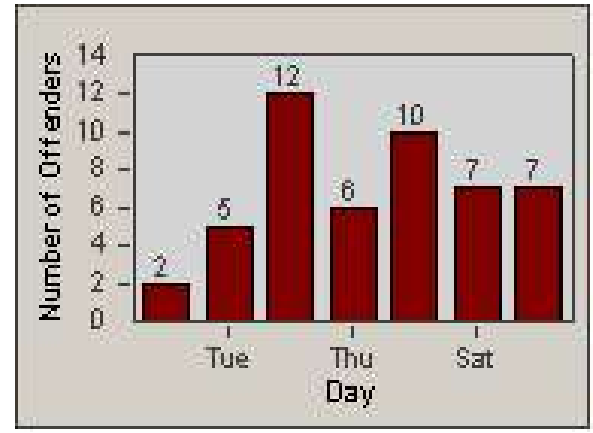

Redflex Redlight Offender Statistics

CONTRACT: Loma Linda
 DATE FROM: 1/Oct/2009

LOCATION: LOM-REAN-01 Redlands Blvd
 DATE TO: 31/Oct/2009

LANE 1

LANE 2

LANE 3

Redflex Redlight Offender Statistics

CONTRACT: Loma Linda
 DATE FROM: 1/Oct/2009

LOCATION: LOM-REAN-01 Redlands Blvd
 DATE TO: 31/Oct/2009

LANE 4

LANE TOTAL

Redflex Redlight Offender Statistics

CONTRACT: Loma Linda
 DATE FROM: 1/Oct/2009

LOCATION: LOM-REAN-01 Redlands Blvd
 DATE TO: 31/Oct/2009