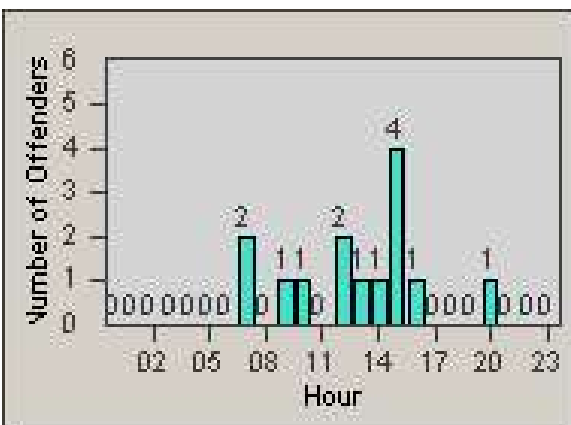

Redflex Redlight Offender Statistics

CONTRACT: Loma Linda
 DATE FROM: 1/Oct/2009

LOCATION: LOM-REAN-01 Redlands Blvd
 DATE TO: 31/Oct/2009

LANE 1

LANE 2

LANE 3

Redflex Redlight Offender Statistics

CONTRACT: Loma Linda
 DATE FROM: 1/Oct/2009

LOCATION: LOM-REAN-01 Redlands Blvd
 DATE TO: 31/Oct/2009

LANE 4

LANE TOTAL

Redflex Redlight Offender Statistics

CONTRACT: Loma Linda
 DATE FROM: 1/Oct/2009

LOCATION: LOM-REAN-01 Redlands Blvd
 DATE TO: 31/Oct/2009