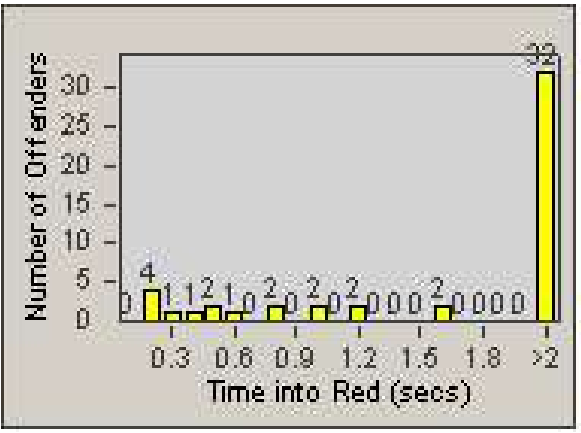

Redflex Redlight Offender Statistics

CONTRACT: Loma Linda
 DATE FROM: 1/Oct/2009

LOCATION: LOM-REAN-01 Redlands Blvd
 DATE TO: 31/Oct/2009

LANE 1

LANE 2

LANE 3

Redflex Redlight Offender Statistics

CONTRACT: Loma Linda
 DATE FROM: 1/Oct/2009

LOCATION: LOM-REAN-01 Redlands Blvd
 DATE TO: 31/Oct/2009

LANE 4

LANE TOTAL

Redflex Redlight Offender Statistics

CONTRACT: Loma Linda
 DATE FROM: 1/Oct/2009

LOCATION: LOM-REAN-01 Redlands Blvd
 DATE TO: 31/Oct/2009