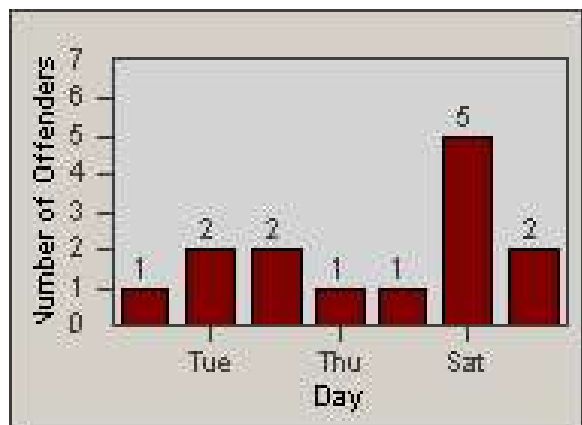

Redflex Redlight Offender Statistics

CONTRACT: Loma Linda
 DATE FROM: 1/Oct/2009

LOCATION: LOM-REAN-01 Redlands Blvd
 DATE TO: 31/Oct/2009

LANE 1

LANE 2

LANE 3

Redflex Redlight Offender Statistics

CONTRACT: Loma Linda
 DATE FROM: 1/Oct/2009