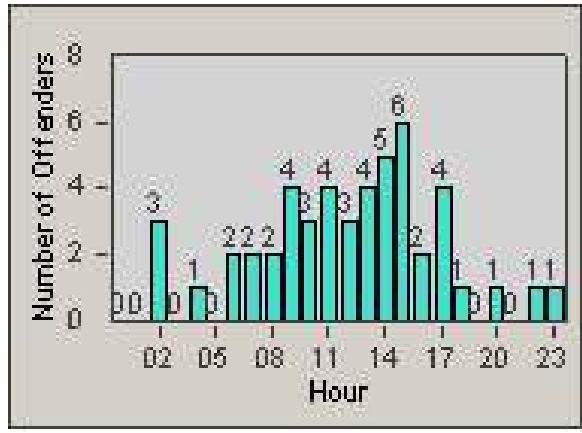

Redflex Redlight Offender Statistics

CONTRACT: Loma Linda
 DATE FROM: 1/Oct/2009

LOCATION: LOM-REAN-01 Redlands Blvd
 DATE TO: 31/Oct/2009

LANE 1

LANE 2

LANE 3

Redflex Redlight Offender Statistics

CONTRACT: Loma Linda
 DATE FROM: 1/Oct/2009

LOCATION: LOM-REAN-01 Redlands Blvd
 DATE TO: 31/Oct/2009

LANE 4

LANE TOTAL

Redflex Redlight Offender Statistics

CONTRACT: Loma Linda
 DATE FROM: 1/Oct/2009

LOCATION: LOM-REAN-01 Redlands Blvd
 DATE TO: 31/Oct/2009