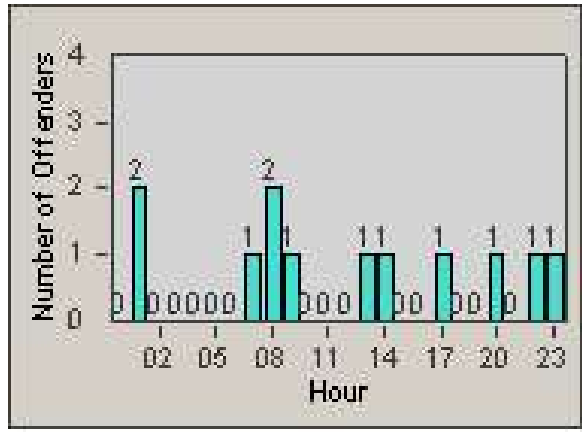

Redflex Redlight Offender Statistics

CONTRACT: Loma Linda
 DATE FROM: 1/Mar/2010

LOCATION: LOM-REAN-01 Redlands Blvd
 DATE TO: 31/Mar/2010

LANE 1

LANE 2

LANE 3

Redflex Redlight Offender Statistics

CONTRACT: Loma Linda
 DATE FROM: 1/Mar/2010

LOCATION: LOM-REAN-01 Redlands Blvd
 DATE TO: 31/Mar/2010

LANE 4

LANE TOTAL

Redflex Redlight Offender Statistics

CONTRACT: Loma Linda
 DATE FROM: 1/Mar/2010

LOCATION: LOM-REAN-01 Redlands Blvd
 DATE TO: 31/Mar/2010