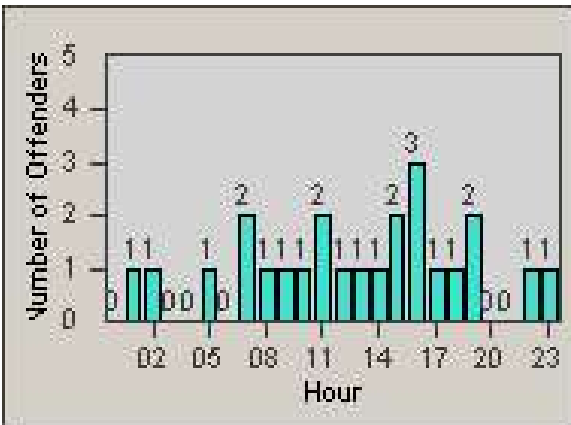

Redflex Redlight Offender Statistics

CONTRACT: Loma Linda
 DATE FROM: 1/Mar/2010

LOCATION: LOM-REAN-01 Redlands Blvd
 DATE TO: 31/Mar/2010

LANE 1

LANE 2

LANE 3

Redflex Redlight Offender Statistics

CONTRACT: Loma Linda
 DATE FROM: 1/Mar/2010

LOCATION: LOM-REAN-01 Redlands Blvd
 DATE TO: 31/Mar/2010

LANE 4

LANE TOTAL

Redflex Redlight Offender Statistics

CONTRACT: Loma Linda
 DATE FROM: 1/Mar/2010

LOCATION: LOM-REAN-01 Redlands Blvd
 DATE TO: 31/Mar/2010