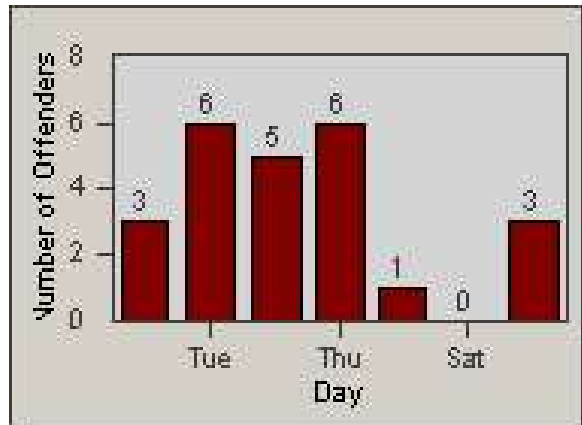

Redflex Redlight Offender Statistics

CONTRACT: Loma Linda
 DATE FROM: 1/Mar/2010

LOCATION: LOM-REAN-01 Redlands Blvd
 DATE TO: 31/Mar/2010

LANE 1

LANE 2

LANE 3

Redflex Redlight Offender Statistics

CONTRACT: Loma Linda
 DATE FROM: 1/Mar/2010