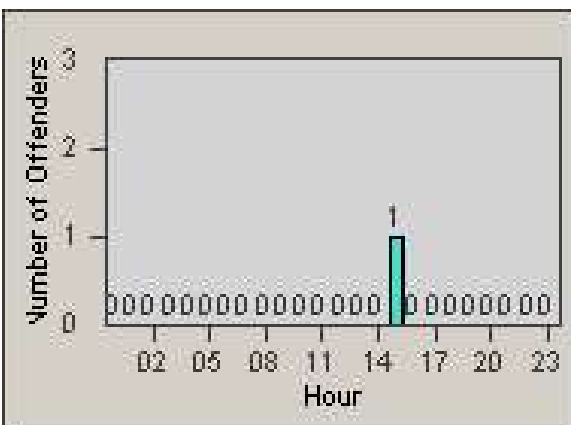

Redflex Redlight Offender Statistics

CONTRACT: Loma Linda
 DATE FROM: 1/Mar/2010

LOCATION: LOM-REAN-01 Redlands Blvd
 DATE TO: 31/Mar/2010

LANE 1

LANE 2

LANE 3

Redflex Redlight Offender Statistics

CONTRACT: Loma Linda
 DATE FROM: 1/Mar/2010

LOCATION: LOM-REAN-01 Redlands Blvd
 DATE TO: 31/Mar/2010

LANE 4

LANE TOTAL

Redflex Redlight Offender Statistics

CONTRACT: Loma Linda
 DATE FROM: 1/Mar/2010

LOCATION: LOM-REAN-01 Redlands Blvd
 DATE TO: 31/Mar/2010