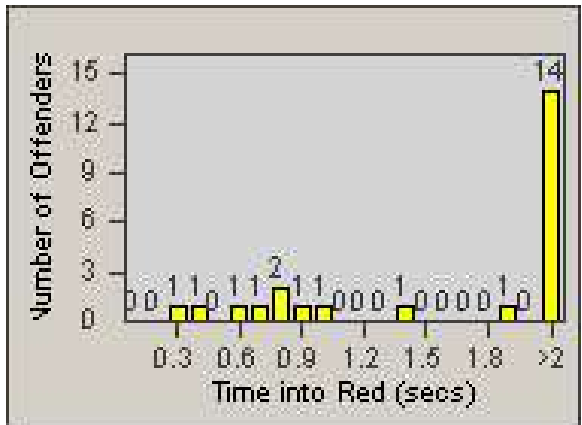

Redflex Redlight Offender Statistics

CONTRACT: Loma Linda
 DATE FROM: 1/Mar/2010

LOCATION: LOM-REAN-01 Redlands Blvd
 DATE TO: 31/Mar/2010

LANE 1

LANE 2

LANE 3

Redflex Redlight Offender Statistics

CONTRACT: Loma Linda
 DATE FROM: 1/Mar/2010

LOCATION: LOM-REAN-01 Redlands Blvd
 DATE TO: 31/Mar/2010

LANE 4

LANE TOTAL

Redflex Redlight Offender Statistics

CONTRACT: Loma Linda
 DATE FROM: 1/Mar/2010

LOCATION: LOM-REAN-01 Redlands Blvd
 DATE TO: 31/Mar/2010