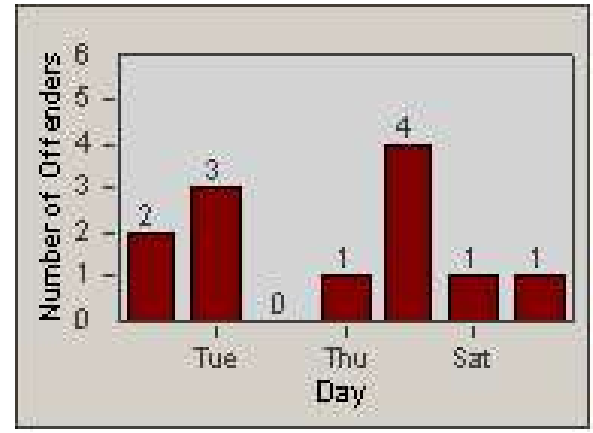

Redflex Redlight Offender Statistics

CONTRACT: Loma Linda
DATE FROM: 1/Mar/2010

LOCATION: LOM-REAN-01 Redlands Blvd
DATE TO: 31/Mar/2010

LANE 4