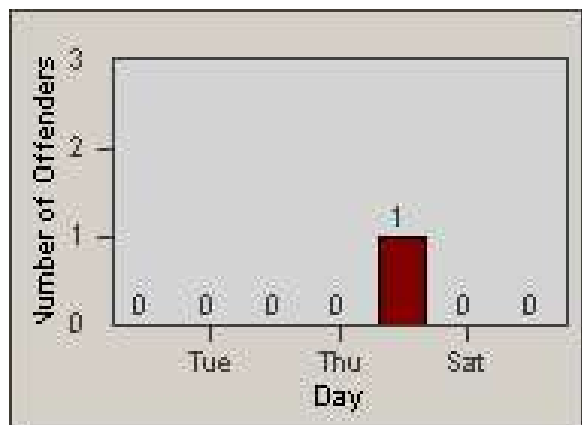

Redflex Redlight Offender Statistics

CONTRACT: Loma Linda
 DATE FROM: 1/Mar/2010

LOCATION: LOM-REAN-01 Redlands Blvd
 DATE TO: 31/Mar/2010

LANE 1

LANE 2

LANE 3

Redflex Redlight Offender Statistics

CONTRACT: Loma Linda
 DATE FROM: 1/Mar/2010