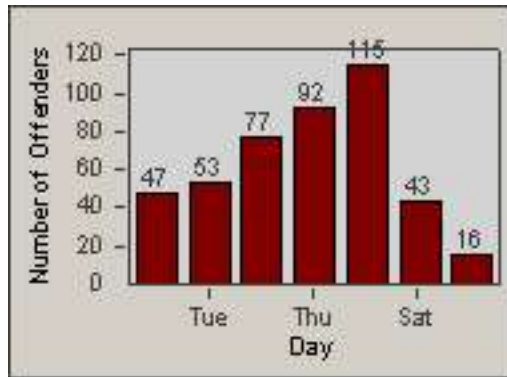

LANE 4

LANE TOTAL

Redflex Redlight Offender Statistics

CONTRACT: Los Alamitos **LOCATION:** LAL-KAAL-01 Katella Ave
DATE FROM: 01-Oct-2015 **DATE TO:** 31-Oct-2015

Redflex Redlight Offender Statistics

CONTRACT: Los Alamitos LOCATION: LAL-KAAL-03 Katella Ave
 DATE FROM: 01-Oct-2015 DATE TO: 31-Oct-2015