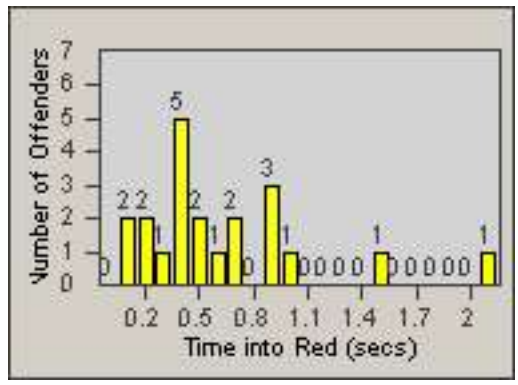

Redflex Redlight Offender Statistics

CONTRACT: Los Alamitos   LOCATION: LAL-KABL-01 Katella Ave
DATE FROM: 01-Oct-2015   DATE TO: 31-Oct-2015

LANE 1

LANE 2