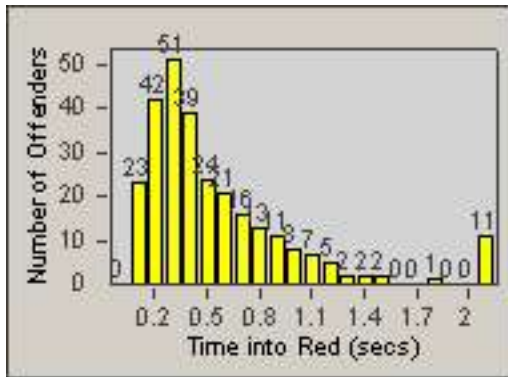

Redflex Redlight Offender Statistics

CONTRACT: Los Alamitos   LOCATION: LAL-KAAL-03 Katella Ave
DATE FROM: 01-Oct-2015   DATE TO: 31-Oct-2015