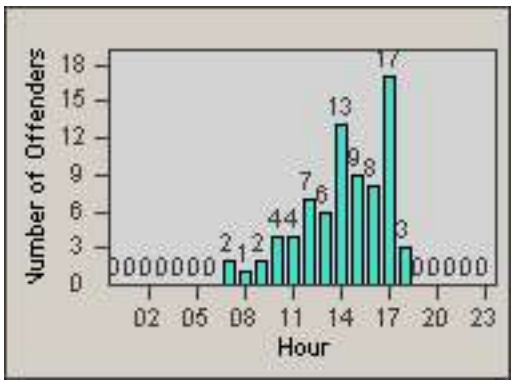

LANE 4

LANE TOTAL

Redflex Redlight Offender Statistics

CONTRACT: Los Alamitos **LOCATION:** LAL-KAAL-01 Katella Ave
DATE FROM: 01-Oct-2015 **DATE TO:** 31-Oct-2015

Redflex Redlight Offender Statistics

CONTRACT: Los Alamitos LOCATION: LAL-KAAL-03 Katella Ave
 DATE FROM: 01-Oct-2015 DATE TO: 31-Oct-2015

LANE 1

LANE 2

LANE 3

Redflex Redlight Offender Statistics

CONTRACT: Los Alamitos LOCATION: LAL-KAAL-03 Katella Ave
 DATE FROM: 01-Oct-2015 DATE TO: 31-Oct-2015

LANE 4

LANE TOTAL

Redflex Redlight Offender Statistics