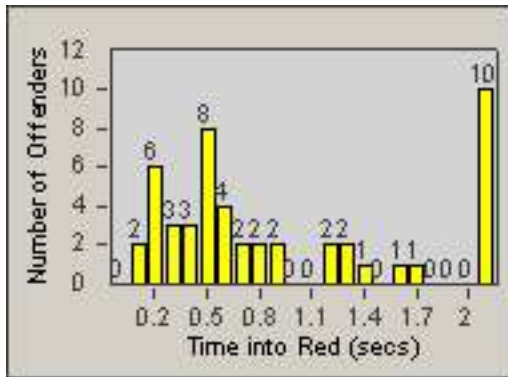

LANE 1

LANE 2

LANE 3

Redflex Redlight Offender Statistics

CONTRACT: Los Alamitos LOCATION: LAL-KABL-01 Katella Ave
 DATE FROM: 01-Oct-2015 DATE TO: 31-Oct-2015

LANE 4

LANE TOTAL

Redflex Redlight Offender Statistics