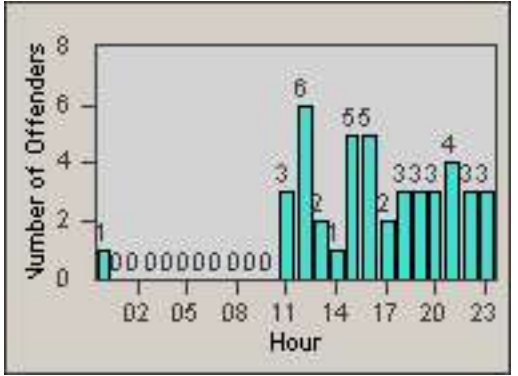

LANE 1

LANE 2

LANE 3

Redflex Redlight Offender Statistics

CONTRACT: Los Alamitos LOCATION: LAL-KABL-01 Katella Ave
 DATE FROM: 01-Oct-2015 DATE TO: 31-Oct-2015

LANE 4

LANE TOTAL

Redflex Redlight Offender Statistics