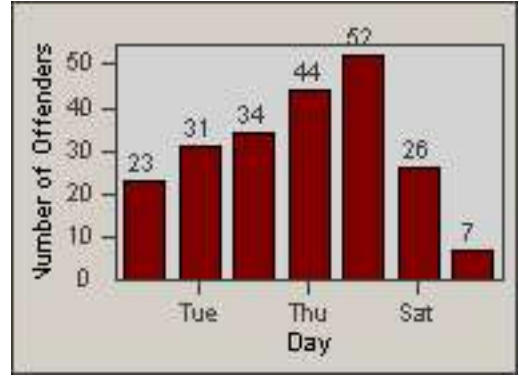

Redflex Redlight Offender Statistics

CONTRACT: Los Alamitos **LOCATION:** LAL-KAAL-01 Katella Ave
DATE FROM: 01-Oct-2015 **DATE TO:** 31-Oct-2015

LANE 1

LANE 2

LANE 3

Redflex Redlight Offender Statistics

CONTRACT: Los Alamitos **LOCATION:** LAL-KAAL-01 Katella Ave
DATE FROM: 01-Oct-2015 **DATE TO:** 31-Oct-2015

LANE 4

LANE TOTAL

Redflex Redlight Offender Statistics

CONTRACT: Los Alamitos **LOCATION:** LAL-KAAL-01 Katella Ave
DATE FROM: 01-Oct-2015 **DATE TO:** 31-Oct-2015

Redflex Redlight Offender Statistics

CONTRACT: Los Alamitos LOCATION: LAL-KAAL-03 Katella Ave
 DATE FROM: 01-Oct-2015 DATE TO: 31-Oct-2015