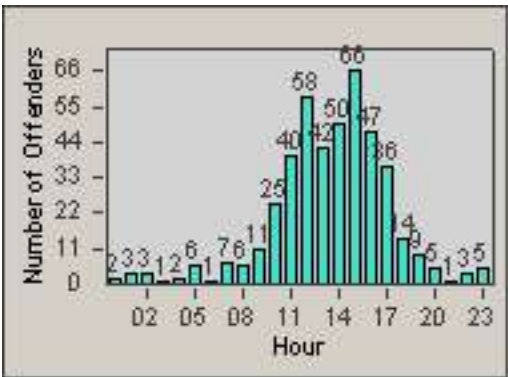

Redflex Redlight Offender Statistics

CONTRACT: Los Alamitos **LOCATION:** LAL-KAAL-01 Katella Ave
DATE FROM: 01-Oct-2015 **DATE TO:** 31-Oct-2015

LANE 1

LANE 2

LANE 3

Redflex Redlight Offender Statistics

CONTRACT: Los Alamitos **LOCATION:** LAL-KAAL-01 Katella Ave
DATE FROM: 01-Oct-2015 **DATE TO:** 31-Oct-2015

LANE 4

LANE TOTAL

Redflex Redlight Offender Statistics

CONTRACT: Los Alamitos **LOCATION:** LAL-KAAL-01 Katella Ave
DATE FROM: 01-Oct-2015 **DATE TO:** 31-Oct-2015

Redflex Redlight Offender Statistics

CONTRACT: Los Alamitos LOCATION: LAL-KAAL-03 Katella Ave
 DATE FROM: 01-Oct-2015 DATE TO: 31-Oct-2015

LANE 1

LANE 2

LANE 3

Redflex Redlight Offender Statistics

CONTRACT: Los Alamitos LOCATION: LAL-KAAL-03 Katella Ave
 DATE FROM: 01-Oct-2015 DATE TO: 31-Oct-2015

LANE 4

LANE TOTAL

Redflex Redlight Offender Statistics