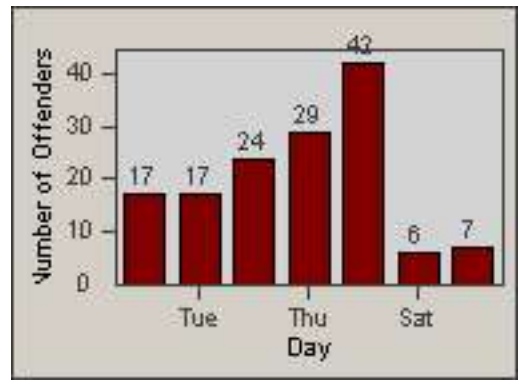

Redflex Redlight Offender Statistics

CONTRACT: Los Alamitos **LOCATION:** LAL-KAAL-01 Katella Ave
DATE FROM: 01-Oct-2015 **DATE TO:** 31-Oct-2015

LANE 1

LANE 2

LANE 3

Redflex Redlight Offender Statistics

CONTRACT: Los Alamitos **LOCATION:** LAL-KAAL-01 Katella Ave
DATE FROM: 01-Oct-2015 **DATE TO:** 31-Oct-2015

LANE 4

LANE TOTAL

Redflex Redlight Offender Statistics

CONTRACT: Los Alamitos **LOCATION:** LAL-KAAL-01 Katella Ave
DATE FROM: 01-Oct-2015 **DATE TO:** 31-Oct-2015

Redflex Redlight Offender Statistics

CONTRACT: Los Alamitos LOCATION: LAL-KAAL-03 Katella Ave
 DATE FROM: 01-Oct-2015 DATE TO: 31-Oct-2015