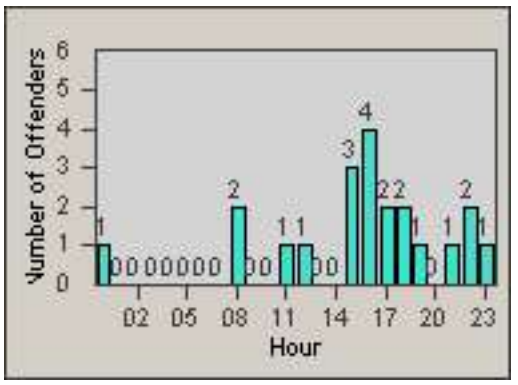

LANE 1

LANE 2

LANE 3

Redflex Redlight Offender Statistics

CONTRACT: Los Alamitos LOCATION: LAL-KABL-01 Katella Ave
 DATE FROM: 01-Oct-2015 DATE TO: 31-Oct-2015

LANE 4

LANE TOTAL

Redflex Redlight Offender Statistics