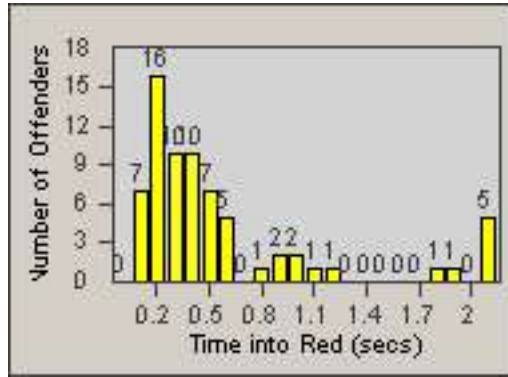

Redflex Redlight Offender Statistics

CONTRACT: Los Alamitos **LOCATION:** LAL-KAAL-01 Katella Ave
DATE FROM: 01-Oct-2015 **DATE TO:** 31-Oct-2015

LANE 1

LANE 2

LANE 3

Redflex Redlight Offender Statistics

CONTRACT: Los Alamitos **LOCATION:** LAL-KAAL-01 Katella Ave
DATE FROM: 01-Oct-2015 **DATE TO:** 31-Oct-2015

LANE 4

LANE TOTAL

Redflex Redlight Offender Statistics

CONTRACT: Los Alamitos **LOCATION:** LAL-KAAL-01 Katella Ave
DATE FROM: 01-Oct-2015 **DATE TO:** 31-Oct-2015

Redflex Redlight Offender Statistics

CONTRACT: Los Alamitos LOCATION: LAL-KAAL-03 Katella Ave
 DATE FROM: 01-Oct-2015 DATE TO: 31-Oct-2015