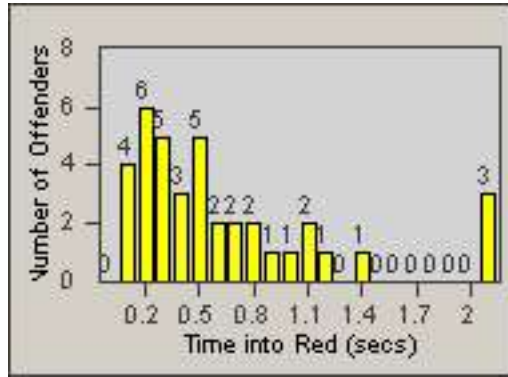

LANE 1

LANE 2

LANE 3

Redflex Redlight Offender Statistics

CONTRACT: Los Alamitos LOCATION: LAL-KAAL-03 Katella Ave
 DATE FROM: 01-Oct-2015 DATE TO: 31-Oct-2015

LANE 4

LANE TOTAL

Redflex Redlight Offender Statistics