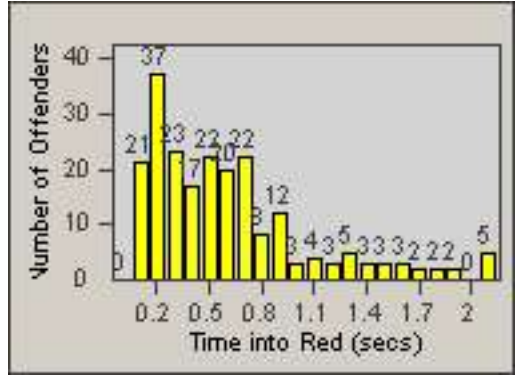

Redflex Redlight Offender Statistics

CONTRACT: Los Alamitos **LOCATION:** LAL-KAAL-01 Katella Ave
DATE FROM: 01-Oct-2015 **DATE TO:** 31-Oct-2015

LANE 1

LANE 2

LANE 3

Redflex Redlight Offender Statistics

CONTRACT: Los Alamitos **LOCATION:** LAL-KAAL-01 Katella Ave
DATE FROM: 01-Oct-2015 **DATE TO:** 31-Oct-2015

LANE 4

LANE TOTAL

Redflex Redlight Offender Statistics

CONTRACT: Los Alamitos **LOCATION:** LAL-KAAL-01 Katella Ave
DATE FROM: 01-Oct-2015 **DATE TO:** 31-Oct-2015

Redflex Redlight Offender Statistics

CONTRACT: Los Alamitos LOCATION: LAL-KAAL-03 Katella Ave
 DATE FROM: 01-Oct-2015 DATE TO: 31-Oct-2015