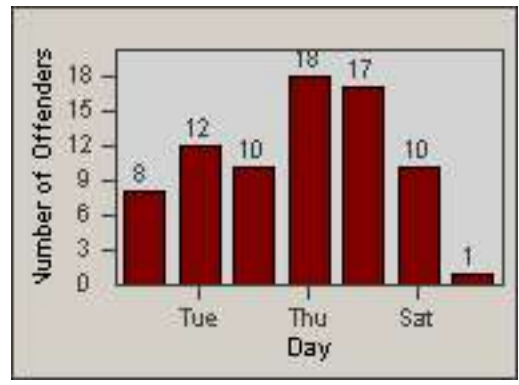

Redflex Redlight Offender Statistics

CONTRACT: Los Alamitos   LOCATION: LAL-KAAL-03 Katella Ave
DATE FROM: 01-Oct-2015   DATE TO: 31-Oct-2015

LANE 1

LANE 2