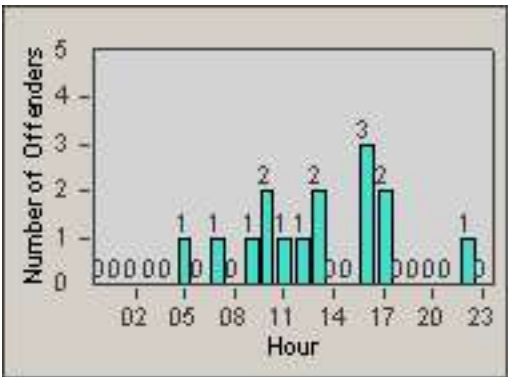

Redflex Redlight Offender Statistics

CONTRACT: Los Alamitos **LOCATION:** LAL-KAAL-01 Katella Ave
DATE FROM: 01-Oct-2015 **DATE TO:** 31-Oct-2015

LANE 1

LANE 2

LANE 3

Redflex Redlight Offender Statistics

CONTRACT: Los Alamitos **LOCATION:** LAL-KAAL-01 Katella Ave
DATE FROM: 01-Oct-2015 **DATE TO:** 31-Oct-2015

LANE 4

LANE TOTAL

Redflex Redlight Offender Statistics

CONTRACT: Los Alamitos **LOCATION:** LAL-KAAL-01 Katella Ave
DATE FROM: 01-Oct-2015 **DATE TO:** 31-Oct-2015

Redflex Redlight Offender Statistics

CONTRACT: Los Alamitos LOCATION: LAL-KAAL-03 Katella Ave
 DATE FROM: 01-Oct-2015 DATE TO: 31-Oct-2015