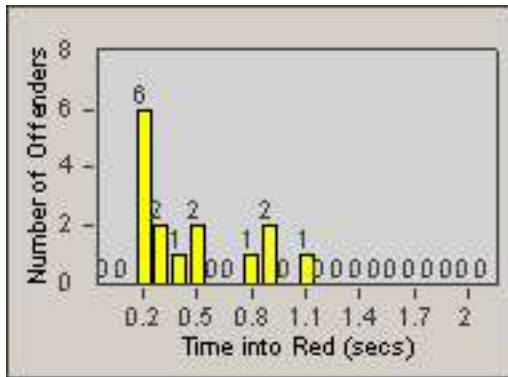

Redflex Redlight Offender Statistics

CONTRACT: Los Alamitos **LOCATION:** LAL-KAAL-01 Katella Ave
DATE FROM: 01-Oct-2015 **DATE TO:** 31-Oct-2015

LANE 1

LANE 2

LANE 3

Redflex Redlight Offender Statistics

CONTRACT: Los Alamitos **LOCATION:** LAL-KAAL-01 Katella Ave
DATE FROM: 01-Oct-2015 **DATE TO:** 31-Oct-2015

LANE 4

LANE TOTAL

Redflex Redlight Offender Statistics

CONTRACT: Los Alamitos **LOCATION:** LAL-KAAL-01 Katella Ave
DATE FROM: 01-Oct-2015 **DATE TO:** 31-Oct-2015

Redflex Redlight Offender Statistics

CONTRACT: Los Alamitos LOCATION: LAL-KAAL-03 Katella Ave
 DATE FROM: 01-Oct-2015 DATE TO: 31-Oct-2015