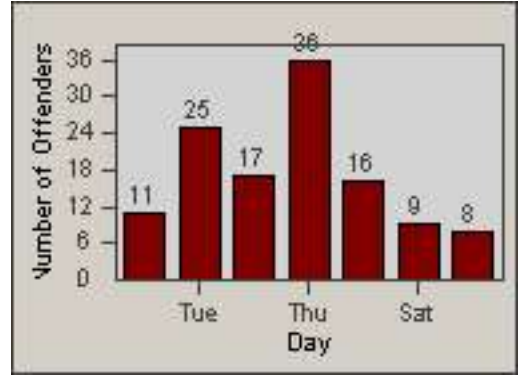

Redflex Redlight Offender Statistics

CONTRACT: Los Alamitos **LOCATION:** LAL-KAAL-01 Katella Ave
DATE FROM: 01-Oct-2015 **DATE TO:** 31-Oct-2015

LANE 1

LANE 2

LANE 3

Redflex Redlight Offender Statistics

CONTRACT: Los Alamitos **LOCATION:** LAL-KAAL-01 Katella Ave
DATE FROM: 01-Oct-2015 **DATE TO:** 31-Oct-2015

LANE 4

LANE TOTAL

Redflex Redlight Offender Statistics

CONTRACT: Los Alamitos **LOCATION:** LAL-KAAL-01 Katella Ave
DATE FROM: 01-Oct-2015 **DATE TO:** 31-Oct-2015

Redflex Redlight Offender Statistics

CONTRACT: Los Alamitos LOCATION: LAL-KAAL-03 Katella Ave
 DATE FROM: 01-Oct-2015 DATE TO: 31-Oct-2015

LANE 1

LANE 2

LANE 3

Redflex Redlight Offender Statistics

CONTRACT: Los Alamitos LOCATION: LAL-KAAL-03 Katella Ave
 DATE FROM: 01-Oct-2015 DATE TO: 31-Oct-2015

LANE 4

LANE TOTAL

Redflex Redlight Offender Statistics