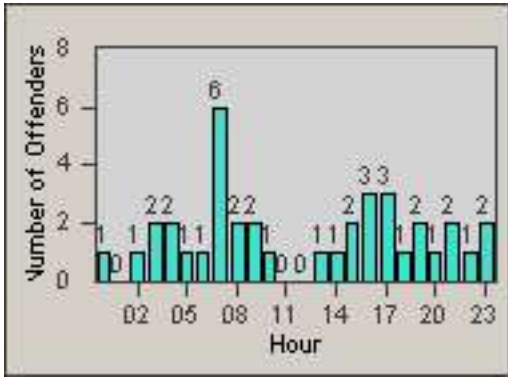

LANE 1

LANE 2

LANE 3

Redflex Redlight Offender Statistics

CONTRACT: Los Alamitos LOCATION: LAL-KAAL-03 Katella Ave
 DATE FROM: 01-Oct-2015 DATE TO: 31-Oct-2015

LANE 4

LANE TOTAL

Redflex Redlight Offender Statistics