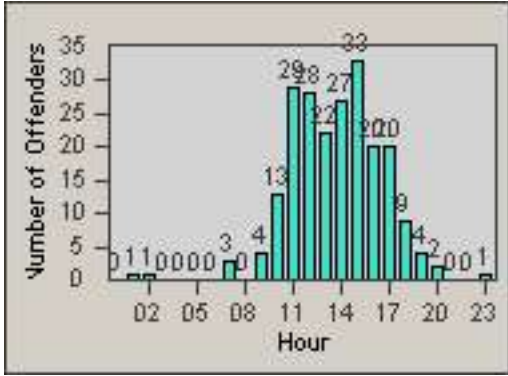

Redflex Redlight Offender Statistics

CONTRACT: Los Alamitos **LOCATION:** LAL-KAAL-01 Katella Ave
DATE FROM: 01-Oct-2015 **DATE TO:** 31-Oct-2015

LANE 1

LANE 2

LANE 3

Redflex Redlight Offender Statistics

CONTRACT: Los Alamitos **LOCATION:** LAL-KAAL-01 Katella Ave
DATE FROM: 01-Oct-2015 **DATE TO:** 31-Oct-2015

LANE 4

LANE TOTAL

Redflex Redlight Offender Statistics

CONTRACT: Los Alamitos **LOCATION:** LAL-KAAL-01 Katella Ave
DATE FROM: 01-Oct-2015 **DATE TO:** 31-Oct-2015

Redflex Redlight Offender Statistics

CONTRACT: Los Alamitos LOCATION: LAL-KAAL-03 Katella Ave
 DATE FROM: 01-Oct-2015 DATE TO: 31-Oct-2015