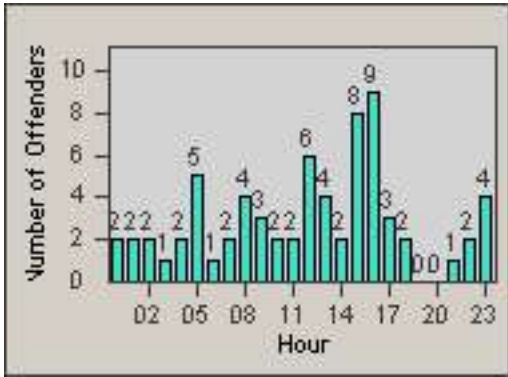

Redflex Redlight Offender Statistics

CONTRACT: Los Alamitos **LOCATION:** LAL-KAAL-01 Katella Ave
DATE FROM: 01-Oct-2015 **DATE TO:** 31-Oct-2015

LANE 1

LANE 2

LANE 3

Redflex Redlight Offender Statistics

CONTRACT: Los Alamitos **LOCATION:** LAL-KAAL-01 Katella Ave
DATE FROM: 01-Oct-2015 **DATE TO:** 31-Oct-2015

LANE 4

LANE TOTAL

Redflex Redlight Offender Statistics

CONTRACT: Los Alamitos **LOCATION:** LAL-KAAL-01 Katella Ave
DATE FROM: 01-Oct-2015 **DATE TO:** 31-Oct-2015

Redflex Redlight Offender Statistics

CONTRACT: Los Alamitos LOCATION: LAL-KAAL-03 Katella Ave
 DATE FROM: 01-Oct-2015 DATE TO: 31-Oct-2015