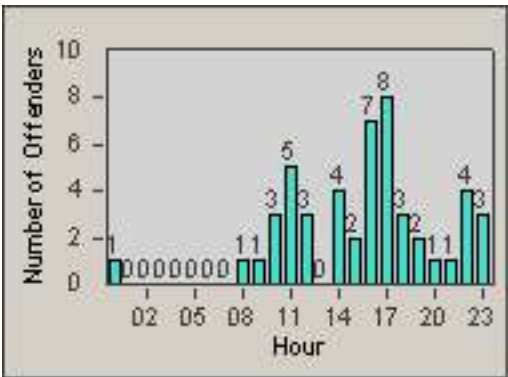

LANE 1

LANE 2

LANE 3

Redflex Redlight Offender Statistics

CONTRACT: Los Alamitos LOCATION: LAL-KABL-01 Katella Ave
 DATE FROM: 01-Oct-2015 DATE TO: 31-Oct-2015

LANE 4

LANE TOTAL

Redflex Redlight Offender Statistics