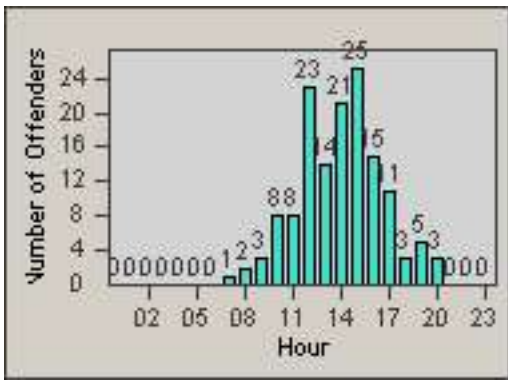

Redflex Redlight Offender Statistics

CONTRACT: Los Alamitos **LOCATION:** LAL-KAAL-01 Katella Ave
DATE FROM: 01-Oct-2015 **DATE TO:** 31-Oct-2015

LANE 1

LANE 2

LANE 3

Redflex Redlight Offender Statistics

CONTRACT: Los Alamitos **LOCATION:** LAL-KAAL-01 Katella Ave
DATE FROM: 01-Oct-2015 **DATE TO:** 31-Oct-2015

LANE 4

LANE TOTAL

Redflex Redlight Offender Statistics

CONTRACT: Los Alamitos **LOCATION:** LAL-KAAL-01 Katella Ave
DATE FROM: 01-Oct-2015 **DATE TO:** 31-Oct-2015

Redflex Redlight Offender Statistics

CONTRACT: Los Alamitos LOCATION: LAL-KAAL-03 Katella Ave
 DATE FROM: 01-Oct-2015 DATE TO: 31-Oct-2015