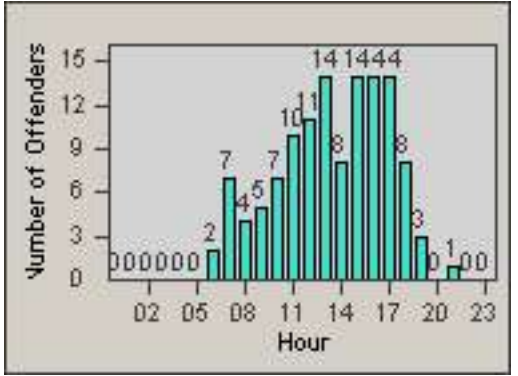

Redflex Redlight Offender Statistics

CONTRACT: Los Alamitos **LOCATION:** LAL-KAAL-01 Katella Ave
DATE FROM: 01-Oct-2015 **DATE TO:** 31-Oct-2015

LANE 1

LANE 2

LANE 3

Redflex Redlight Offender Statistics

CONTRACT: Los Alamitos **LOCATION:** LAL-KAAL-01 Katella Ave
DATE FROM: 01-Oct-2015 **DATE TO:** 31-Oct-2015

LANE 4

LANE TOTAL

Redflex Redlight Offender Statistics

CONTRACT: Los Alamitos **LOCATION:** LAL-KAAL-01 Katella Ave
DATE FROM: 01-Oct-2015 **DATE TO:** 31-Oct-2015

Redflex Redlight Offender Statistics

CONTRACT: Los Alamitos LOCATION: LAL-KAAL-03 Katella Ave
 DATE FROM: 01-Oct-2015 DATE TO: 31-Oct-2015

LANE 1

LANE 2

LANE 3

Redflex Redlight Offender Statistics

CONTRACT: Los Alamitos LOCATION: LAL-KAAL-03 Katella Ave
 DATE FROM: 01-Oct-2015 DATE TO: 31-Oct-2015

LANE 4

LANE TOTAL

Redflex Redlight Offender Statistics