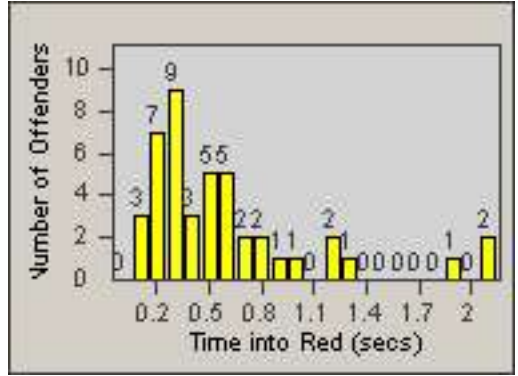

CONTRACT: Los Alamitos LOCATION: LAL-KAAL-03 Katella Ave
 DATE FROM: 01-Oct-2015 DATE TO: 31-Oct-2015

Redflex Redlight Offender Statistics

CONTRACT: Los Alamitos LOCATION: LAL-KABL-01 Katella Ave
 DATE FROM: 01-Oct-2015 DATE TO: 31-Oct-2015

LANE 1

LANE 2

LANE 3

Redflex Redlight Offender Statistics

CONTRACT: Los Alamitos LOCATION: LAL-KABL-01 Katella Ave
 DATE FROM: 01-Oct-2015 DATE TO: 31-Oct-2015

LANE 4

LANE TOTAL

Redflex Redlight Offender Statistics