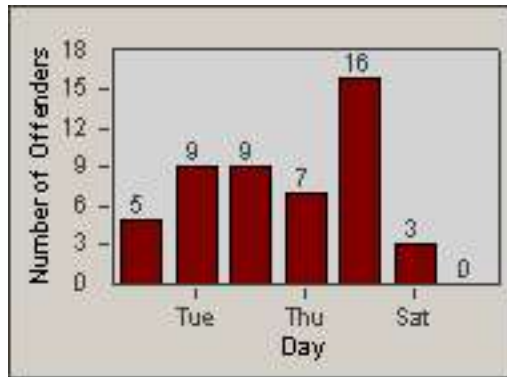

LANE 1

LANE 2

LANE 3

Redflex Redlight Offender Statistics

CONTRACT: Los Alamitos LOCATION: LAL-KABL-01 Katella Ave
 DATE FROM: 01-Oct-2015 DATE TO: 31-Oct-2015

LANE 4

LANE TOTAL

Redflex Redlight Offender Statistics