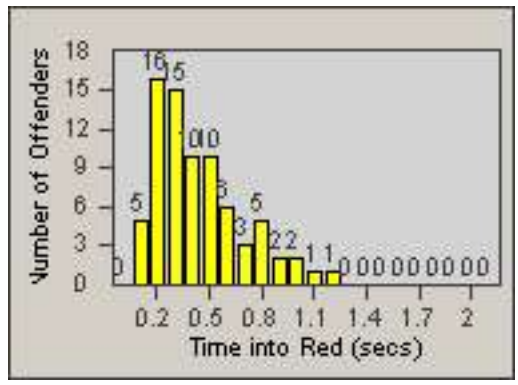

Redflex Redlight Offender Statistics

CONTRACT: Los Alamitos **LOCATION:** LAL-KAAL-01 Katella Ave
DATE FROM: 01-Oct-2015 **DATE TO:** 31-Oct-2015

LANE 1

LANE 2

LANE 3

Redflex Redlight Offender Statistics

CONTRACT: Los Alamitos **LOCATION:** LAL-KAAL-01 Katella Ave
DATE FROM: 01-Oct-2015 **DATE TO:** 31-Oct-2015

LANE 4

LANE TOTAL

Redflex Redlight Offender Statistics

CONTRACT: Los Alamitos **LOCATION:** LAL-KAAL-01 Katella Ave
DATE FROM: 01-Oct-2015 **DATE TO:** 31-Oct-2015

Redflex Redlight Offender Statistics

CONTRACT: Los Alamitos LOCATION: LAL-KAAL-03 Katella Ave
 DATE FROM: 01-Oct-2015 DATE TO: 31-Oct-2015

LANE 1

LANE 2

LANE 3

Redflex Redlight Offender Statistics

CONTRACT: Los Alamitos LOCATION: LAL-KAAL-03 Katella Ave
 DATE FROM: 01-Oct-2015 DATE TO: 31-Oct-2015

LANE 4

LANE TOTAL

Redflex Redlight Offender Statistics