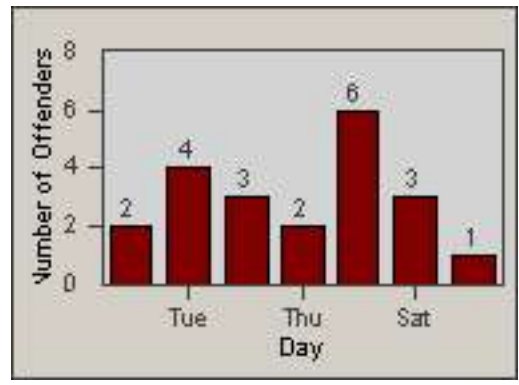

Redflex Redlight Offender Statistics

CONTRACT: Los Alamitos   LOCATION: LAL-KABL-01 Katella Ave
DATE FROM: 01-Oct-2015   DATE TO: 31-Oct-2015

LANE 1

LANE 2