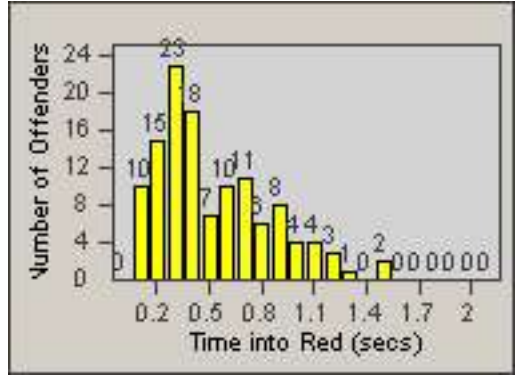

Redflex Redlight Offender Statistics

CONTRACT: Los Alamitos **LOCATION:** LAL-KAAL-01 Katella Ave
DATE FROM: 01-Oct-2015 **DATE TO:** 31-Oct-2015

LANE 1

LANE 2

LANE 3

Redflex Redlight Offender Statistics

CONTRACT: Los Alamitos **LOCATION:** LAL-KAAL-01 Katella Ave
DATE FROM: 01-Oct-2015 **DATE TO:** 31-Oct-2015

LANE 4

LANE TOTAL

Redflex Redlight Offender Statistics

CONTRACT: Los Alamitos **LOCATION:** LAL-KAAL-01 Katella Ave
DATE FROM: 01-Oct-2015 **DATE TO:** 31-Oct-2015

Redflex Redlight Offender Statistics

CONTRACT: Los Alamitos LOCATION: LAL-KAAL-03 Katella Ave
 DATE FROM: 01-Oct-2015 DATE TO: 31-Oct-2015

LANE 1

LANE 2

LANE 3

Redflex Redlight Offender Statistics

CONTRACT: Los Alamitos LOCATION: LAL-KAAL-03 Katella Ave
 DATE FROM: 01-Oct-2015 DATE TO: 31-Oct-2015

LANE 4

LANE TOTAL

Redflex Redlight Offender Statistics