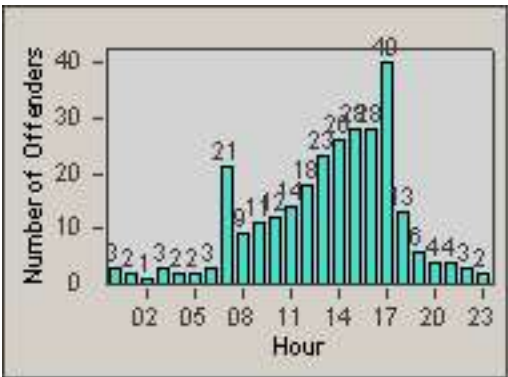

Redflex Redlight Offender Statistics

CONTRACT: Los Alamitos   LOCATION: LAL-KAAL-03 Katella Ave
DATE FROM: 01-Oct-2015   DATE TO: 31-Oct-2015