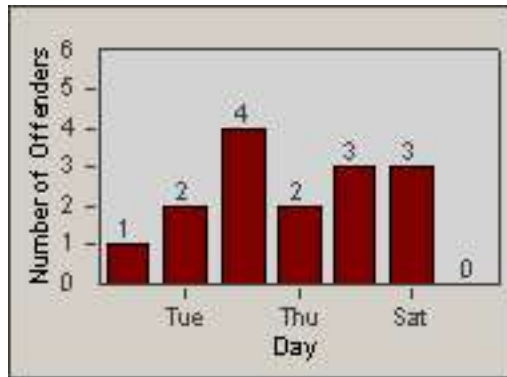

Redflex Redlight Offender Statistics

CONTRACT: Los Alamitos **LOCATION:** LAL-KAAL-01 Katella Ave
DATE FROM: 01-Oct-2015 **DATE TO:** 31-Oct-2015

LANE 1

LANE 2

LANE 3

Redflex Redlight Offender Statistics

CONTRACT: Los Alamitos **LOCATION:** LAL-KAAL-01 Katella Ave
DATE FROM: 01-Oct-2015 **DATE TO:** 31-Oct-2015

LANE 4

LANE TOTAL

Redflex Redlight Offender Statistics

CONTRACT: Los Alamitos **LOCATION:** LAL-KAAL-01 Katella Ave
DATE FROM: 01-Oct-2015 **DATE TO:** 31-Oct-2015

Redflex Redlight Offender Statistics

CONTRACT: Los Alamitos LOCATION: LAL-KAAL-03 Katella Ave
 DATE FROM: 01-Oct-2015 DATE TO: 31-Oct-2015