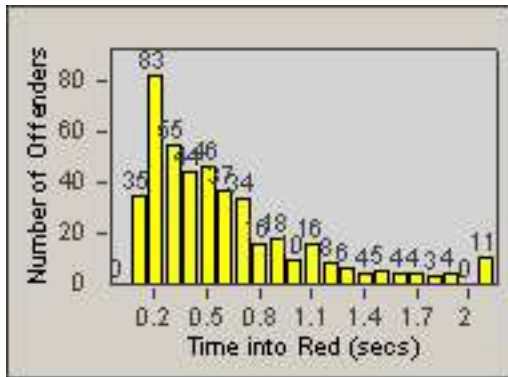

Redflex Redlight Offender Statistics

CONTRACT: Los Alamitos **LOCATION:** LAL-KAAL-01 Katella Ave
DATE FROM: 01-Oct-2015 **DATE TO:** 31-Oct-2015

LANE 1

LANE 2

LANE 3

Redflex Redlight Offender Statistics

CONTRACT: Los Alamitos **LOCATION:** LAL-KAAL-01 Katella Ave
DATE FROM: 01-Oct-2015 **DATE TO:** 31-Oct-2015

LANE 4

LANE TOTAL

Redflex Redlight Offender Statistics

CONTRACT: Los Alamitos **LOCATION:** LAL-KAAL-01 Katella Ave
DATE FROM: 01-Oct-2015 **DATE TO:** 31-Oct-2015

Redflex Redlight Offender Statistics

CONTRACT: Los Alamitos LOCATION: LAL-KAAL-03 Katella Ave
 DATE FROM: 01-Oct-2015 DATE TO: 31-Oct-2015

LANE 1

LANE 2

LANE 3

Redflex Redlight Offender Statistics

CONTRACT: Los Alamitos LOCATION: LAL-KAAL-03 Katella Ave
 DATE FROM: 01-Oct-2015 DATE TO: 31-Oct-2015

LANE 4

LANE TOTAL

Redflex Redlight Offender Statistics