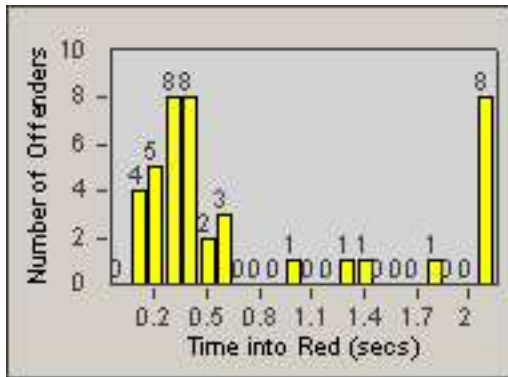

LANE 1

LANE 2

LANE 3

Redflex Redlight Offender Statistics

CONTRACT: Los Alamitos LOCATION: LAL-KAAL-03 Katella Ave
 DATE FROM: 01-Oct-2015 DATE TO: 31-Oct-2015

LANE 4

LANE TOTAL

Redflex Redlight Offender Statistics