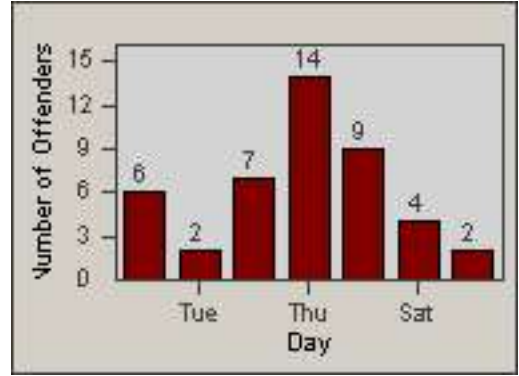

Redflex Redlight Offender Statistics

CONTRACT: Los Alamitos   LOCATION: LAL-KABL-01 Katella Ave
DATE FROM: 01-Oct-2015   DATE TO: 31-Oct-2015

LANE 1

LANE 2

LANE 3