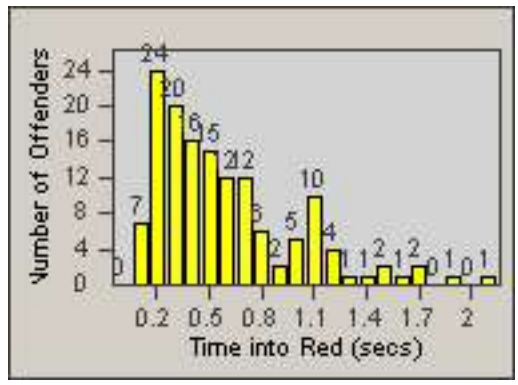

Redflex Redlight Offender Statistics

CONTRACT: Los Alamitos **LOCATION:** LAL-KAAL-01 Katella Ave
DATE FROM: 01-Oct-2015 **DATE TO:** 31-Oct-2015

LANE 1

LANE 2

LANE 3

Redflex Redlight Offender Statistics

CONTRACT: Los Alamitos **LOCATION:** LAL-KAAL-01 Katella Ave
DATE FROM: 01-Oct-2015 **DATE TO:** 31-Oct-2015

LANE 4

LANE TOTAL

Redflex Redlight Offender Statistics

CONTRACT: Los Alamitos **LOCATION:** LAL-KAAL-01 Katella Ave
DATE FROM: 01-Oct-2015 **DATE TO:** 31-Oct-2015

Redflex Redlight Offender Statistics

CONTRACT: Los Alamitos LOCATION: LAL-KAAL-03 Katella Ave
 DATE FROM: 01-Oct-2015 DATE TO: 31-Oct-2015