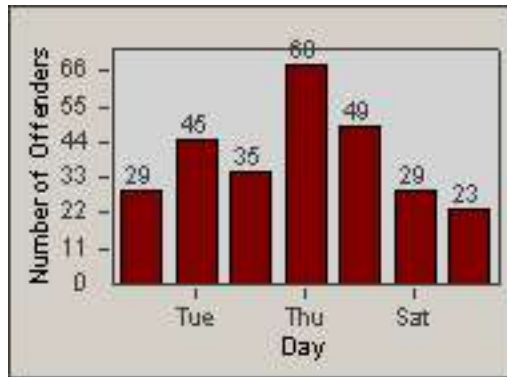

Redflex Redlight Offender Statistics

CONTRACT: Los Alamitos   LOCATION: LAL-KAAL-03 Katella Ave
DATE FROM: 01-Oct-2015   DATE TO: 31-Oct-2015