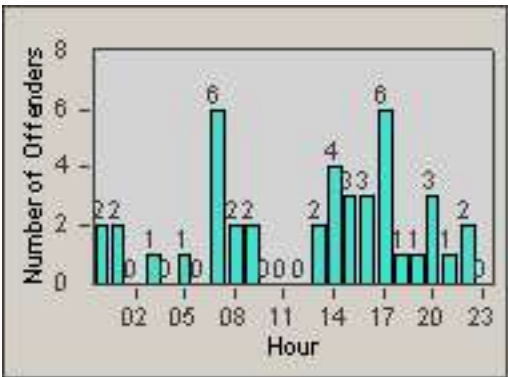

LANE 1

LANE 2

LANE 3

Redflex Redlight Offender Statistics

CONTRACT: Los Alamitos LOCATION: LAL-KAAL-03 Katella Ave
 DATE FROM: 01-Oct-2015 DATE TO: 31-Oct-2015

LANE 4

LANE TOTAL

Redflex Redlight Offender Statistics