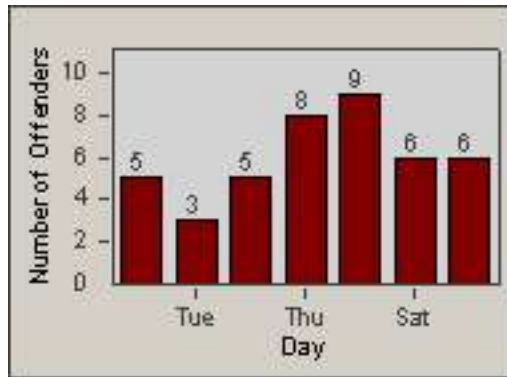

LANE 1

LANE 2

LANE 3

Redflex Redlight Offender Statistics

CONTRACT: Los Alamitos LOCATION: LAL-KAAL-03 Katella Ave
 DATE FROM: 01-Oct-2015 DATE TO: 31-Oct-2015

LANE 4

LANE TOTAL

Redflex Redlight Offender Statistics