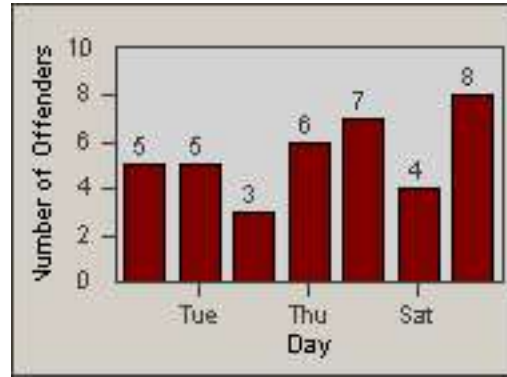

LANE 1

LANE 2

LANE 3

Redflex Redlight Offender Statistics

CONTRACT: Los Alamitos LOCATION: LAL-KAAL-03 Katella Ave
 DATE FROM: 01-Oct-2015 DATE TO: 31-Oct-2015

LANE 4

LANE TOTAL

Redflex Redlight Offender Statistics