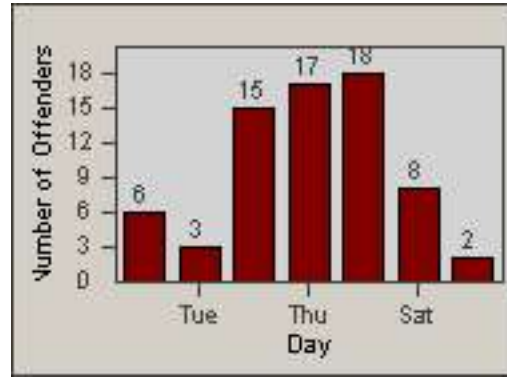

Redflex Redlight Offender Statistics

CONTRACT: Los Alamitos **LOCATION:** LAL-KAAL-01 Katella Ave
DATE FROM: 01-Oct-2015 **DATE TO:** 31-Oct-2015

LANE 1

LANE 2

LANE 3

Redflex Redlight Offender Statistics

CONTRACT: Los Alamitos **LOCATION:** LAL-KAAL-01 Katella Ave
DATE FROM: 01-Oct-2015 **DATE TO:** 31-Oct-2015

LANE 4

LANE TOTAL

Redflex Redlight Offender Statistics

CONTRACT: Los Alamitos **LOCATION:** LAL-KAAL-01 Katella Ave
DATE FROM: 01-Oct-2015 **DATE TO:** 31-Oct-2015

Redflex Redlight Offender Statistics

CONTRACT: Los Alamitos LOCATION: LAL-KAAL-03 Katella Ave
 DATE FROM: 01-Oct-2015 DATE TO: 31-Oct-2015