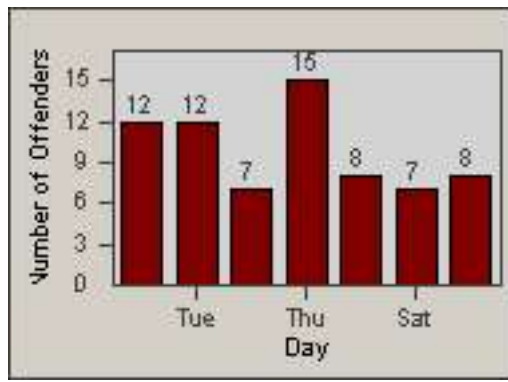

Redflex Redlight Offender Statistics

CONTRACT: Los Alamitos
DATE FROM: 01-Jan-2018

LOCATION: LAL-KABL-01 Katella Ave
DATE TO: 31-Jan-2018

LANE 1

LANE 2

LANE 3