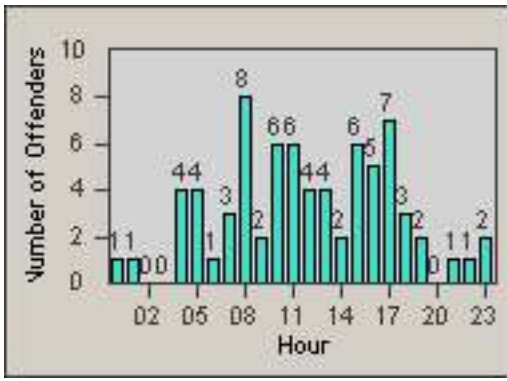

Redflex Redlight Offender Statistics

CONTRACT: Los Alamitos   LOCATION: LAL-KAAL-03 Katella Ave
DATE FROM: 01-Nov-2017   DATE TO: 30-Nov-2017

LANE 4