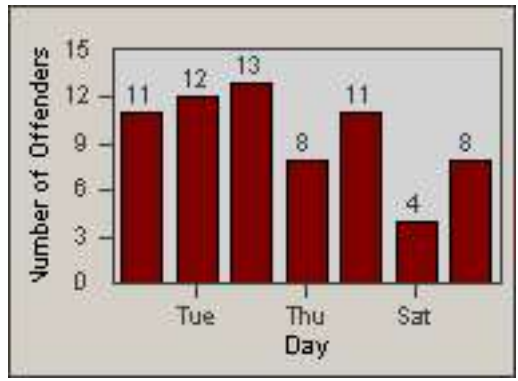

LANE 1

LANE 2

LANE 3

Redflex Redlight Offender Statistics

CONTRACT: Los Alamitos
 DATE FROM: 01-Oct-2017

LOCATION: LAL-KAAL-01 Katella Ave
 DATE TO: 31-Oct-2017

LANE 4

LANE TOTAL