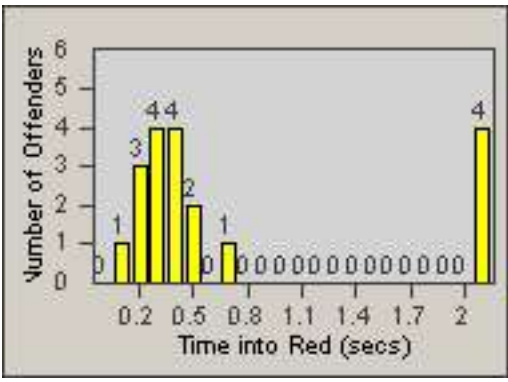

Redflex Redlight Offender Statistics

CONTRACT: Los Alamitos
DATE FROM: 01-Mar-2018

LOCATION: LAL-KABL-01 Katella Ave
DATE TO: 31-Mar-2018

LANE 1