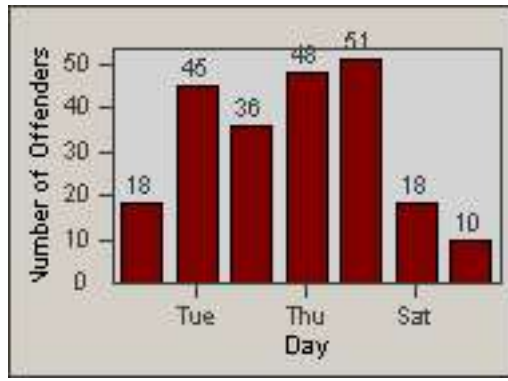

Redflex Redlight Offender Statistics

CONTRACT: Los Alamitos

LOCATION: LAL-KAAL-01 Katella Ave

DATE FROM: 01-Sep-2017

DATE TO: 30-Sep-2017

LANE 1

LANE 2

LANE 3