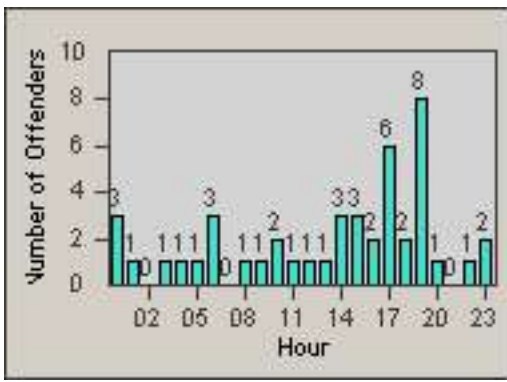

LANE 4

LANE TOTAL

Redflex Redlight Offender Statistics

CONTRACT: Los Alamitos LOCATION: LAL-KAAL-03 Katella Ave
 DATE FROM: 01-Sep-2017 DATE TO: 30-Sep-2017

LANE 1

LANE 2

LANE 3

Redflex Redlight Offender Statistics