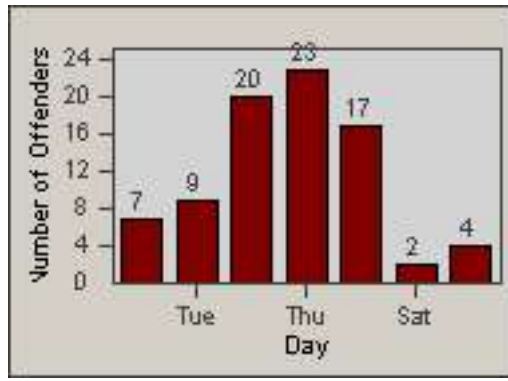

Redflex Redlight Offender Statistics

CONTRACT: Los Alamitos LOCATION: LAL-KAAL-01 Katella Ave
 DATE FROM: 01-Nov-2017 DATE TO: 30-Nov-2017

LANE 1

LANE 2

LANE 3

Redflex Redlight Offender Statistics

CONTRACT: Los Alamitos
 DATE FROM: 01-Nov-2017