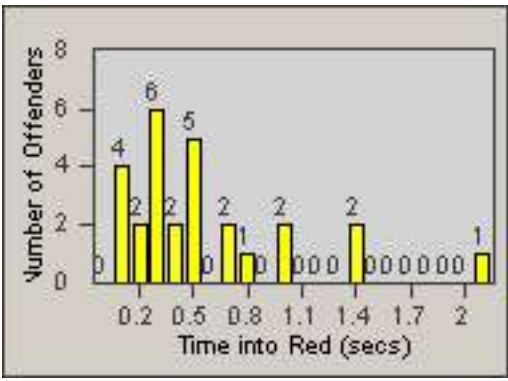

Redflex Redlight Offender Statistics

CONTRACT: Los Alamitos
DATE FROM: 01-Mar-2018

LOCATION: LAL-KABL-01 Katella Ave
DATE TO: 31-Mar-2018

LANE 1

LANE 2

LANE 3