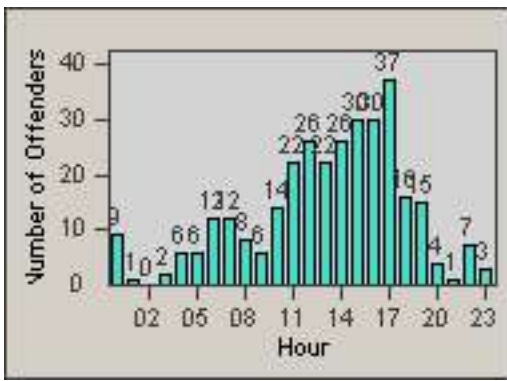

Redflex Redlight Offender Statistics

CONTRACT: Los Alamitos
DATE FROM: 01-Sep-2017

LOCATION: LAL-KAAL-03 Katella Ave
DATE TO: 30-Sep-2017

LANE 4

LANE TOTAL