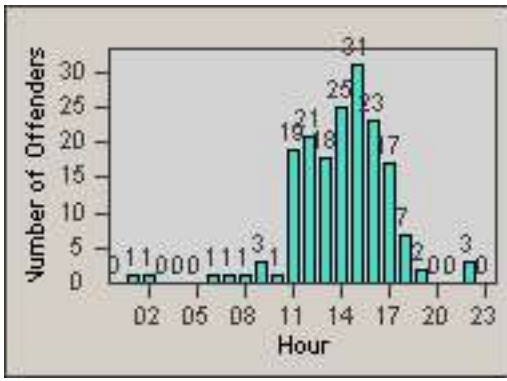

LANE 4

LANE TOTAL

Redflex Redlight Offender Statistics

CONTRACT: Los Alamitos
 DATE FROM: 01-Feb-2018

LOCATION: LAL-KAAL-01 Katella Ave
 DATE TO: 28-Feb-2018

LANE 1

LANE 2

LANE 3