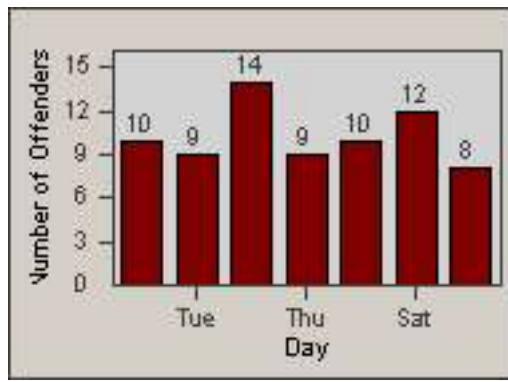

LOCATION: LAL-KABL-01 Katella Ave
 DATE TO: 30-Nov-2017

LANE 1

LANE 2

LANE 3

Redflex Redlight Offender Statistics

CONTRACT: Los Alamitos LOCATION: LAL-KABL-01 Katella Ave
 DATE FROM: 01-Nov-2017 DATE TO: 30-Nov-2017