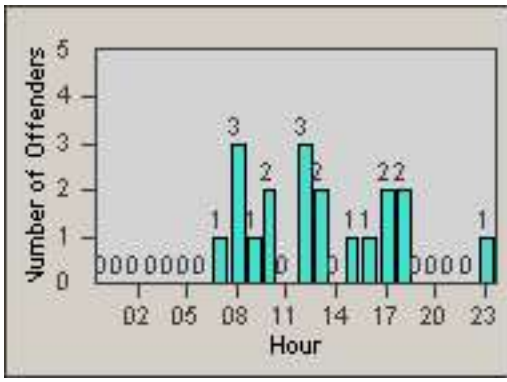

LANE 4

LANE TOTAL

Redflex Redlight Offender Statistics

CONTRACT: Los Alamitos LOCATION: LAL-KAAL-03 Katella Ave
 DATE FROM: 01-Dec-2017 DATE TO: 31-Dec-2017

LANE 1

LANE 2

LANE 3

Redflex Redlight Offender Statistics