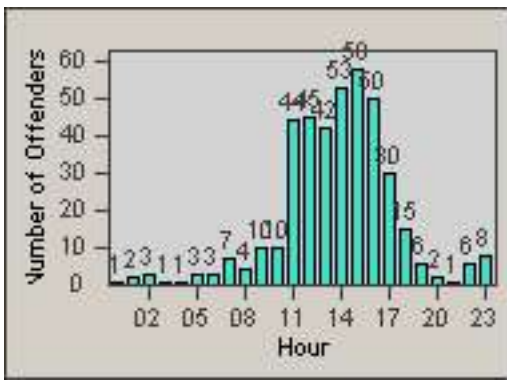

Redflex Redlight Offender Statistics

CONTRACT: Los Alamitos

LOCATION: LAL-KAAL-01 Katella Ave

DATE FROM: 01-Feb-2018

DATE TO: 28-Feb-2018

LANE 4

LANE TOTAL

Redflex Redlight Offender Statistics