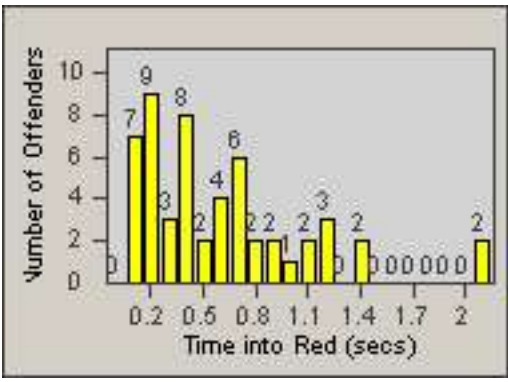

Redflex Redlight Offender Statistics

CONTRACT: Los Alamitos
DATE FROM: 01-Jan-2018

LOCATION: LAL-KAAL-01 Katella Ave
DATE TO: 31-Jan-2018

LANE 1