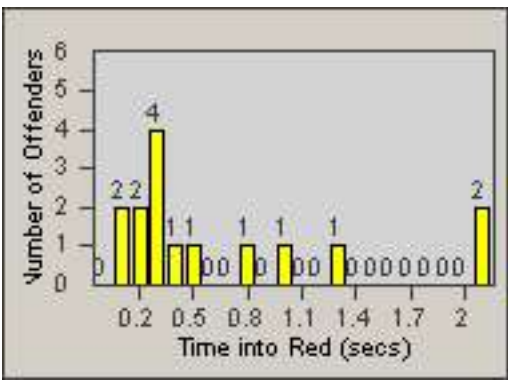

Redflex Redlight Offender Statistics

CONTRACT: Los Alamitos
 DATE FROM: 01-Jan-2018

LOCATION: LAL-KAAL-01 Katella Ave
 DATE TO: 31-Jan-2018

LANE 1

LANE 2

LANE 3

Redflex Redlight Offender Statistics

CONTRACT: Los Alamitos LOCATION: LAL-KAAL-01 Katella Ave
 DATE FROM: 01-Jan-2018 DATE TO: 31-Jan-2018