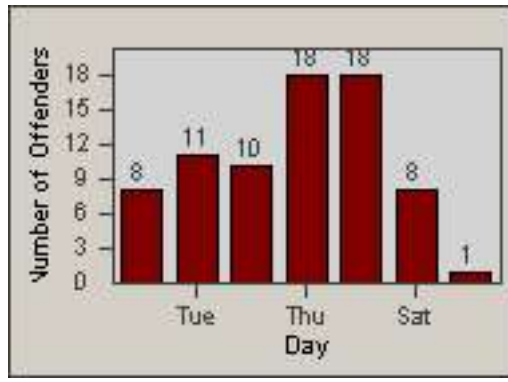

Redflex Redlight Offender Statistics

CONTRACT: Los Alamitos   LOCATION: LAL-KAAL-03 Katella Ave
DATE FROM: 01-Mar-2018   DATE TO: 31-Mar-2018

LANE 1