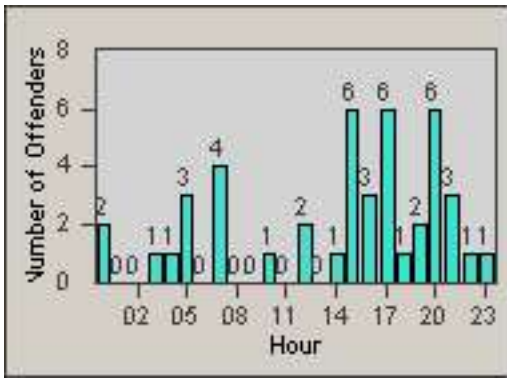

LANE 4

LANE TOTAL

Redflex Redlight Offender Statistics

CONTRACT: Los Alamitos
 DATE FROM: 01-Oct-2017

LOCATION: LAL-KABL-01 Katella Ave
 DATE TO: 31-Oct-2017

LANE 1

LANE 2

LANE 3