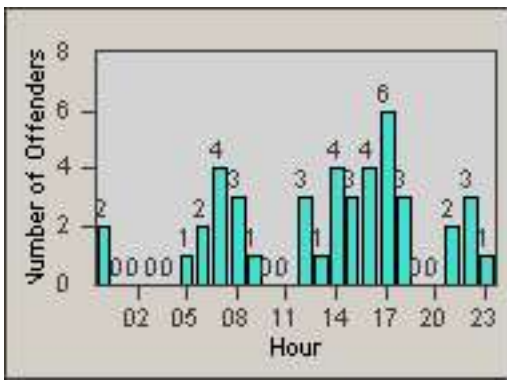

LANE 4

LANE TOTAL

Redflex Redlight Offender Statistics

CONTRACT: Los Alamitos
 DATE FROM: 01-Oct-2017

LOCATION: LAL-KABL-01 Katella Ave
 DATE TO: 31-Oct-2017

LANE 1

LANE 2

LANE 3