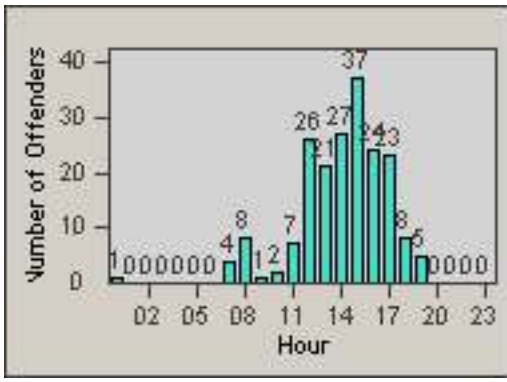

Redflex Redlight Offender Statistics

CONTRACT: Los Alamitos

LOCATION: LAL-KAAL-01 Katella Ave

DATE FROM: 01-Sep-2017

DATE TO: 30-Sep-2017

LANE 1

LANE 2

LANE 3