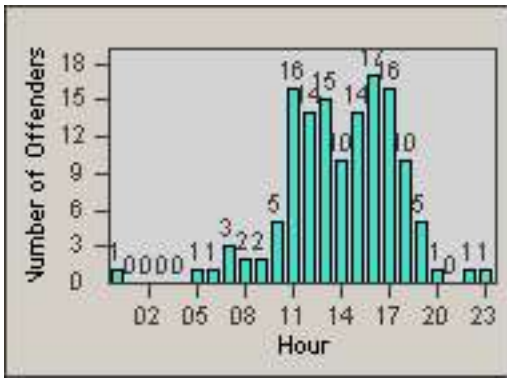

LANE 4

LANE TOTAL

Redflex Redlight Offender Statistics

CONTRACT: Los Alamitos LOCATION: LAL-KAAL-03 Katella Ave
 DATE FROM: 01-Sep-2017 DATE TO: 30-Sep-2017

LANE 1

LANE 2

LANE 3

Redflex Redlight Offender Statistics