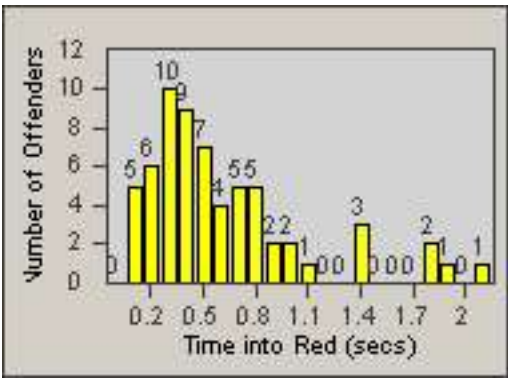

LANE 4

LANE TOTAL

Redflex Redlight Offender Statistics

CONTRACT: Los Alamitos LOCATION: LAL-KAAL-03 Katella Ave
 DATE FROM: 01-Sep-2017 DATE TO: 30-Sep-2017

LANE 1

LANE 2

LANE 3

Redflex Redlight Offender Statistics