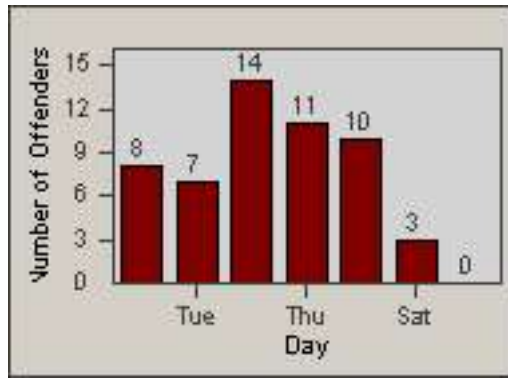

Redflex Redlight Offender Statistics

CONTRACT: Los Alamitos   LOCATION: LAL-KAAL-01 Katella Ave
DATE FROM: 01-Nov-2017   DATE TO: 30-Nov-2017

LANE 1