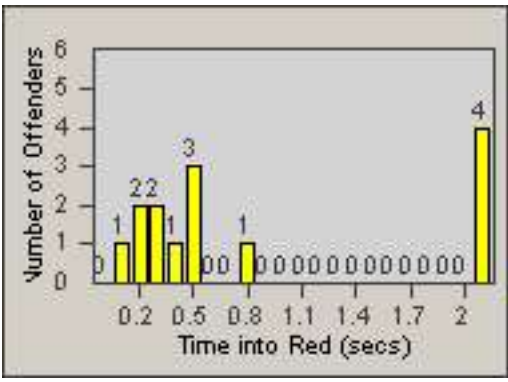

Redflex Redlight Offender Statistics

CONTRACT: Los Alamitos   LOCATION: LAL-KABL-01 Katella Ave
DATE FROM: 01-Feb-2018   DATE TO: 28-Feb-2018

LANE 1