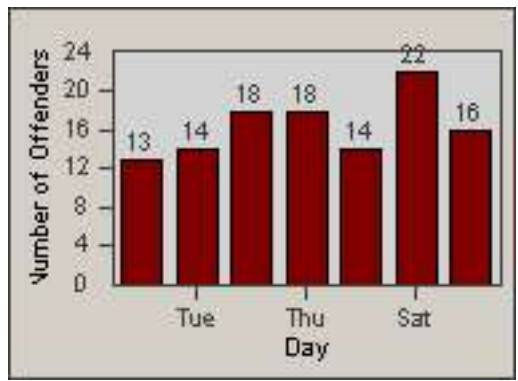

Redflex Redlight Offender Statistics

CONTRACT: Los Alamitos   LOCATION: LAL-KABL-01 Katella Ave
DATE FROM: 01-Sep-2017   DATE TO: 30-Sep-2017

LANE 4

LANE TOTAL