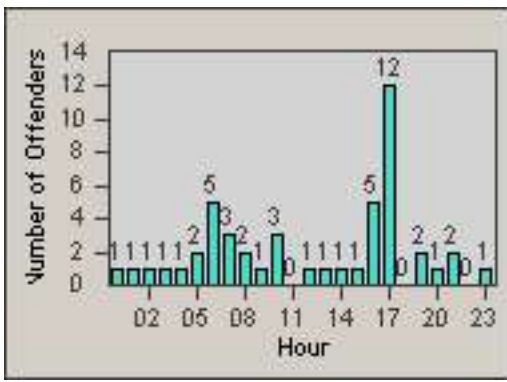

Redflex Redlight Offender Statistics

CONTRACT: Los Alamitos   LOCATION: LAL-KAAL-03 Katella Ave
DATE FROM: 01-Oct-2017   DATE TO: 31-Oct-2017

LANE 1

LANE 2

LANE 3