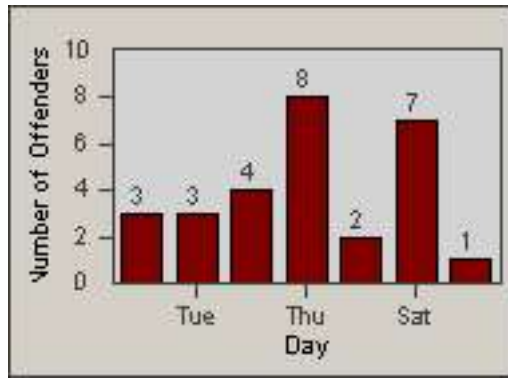

Redflex Redlight Offender Statistics

CONTRACT: Los Alamitos   LOCATION: LAL-KABL-01 Katella Ave
DATE FROM: 01-Sep-2017   DATE TO: 30-Sep-2017

LANE 1