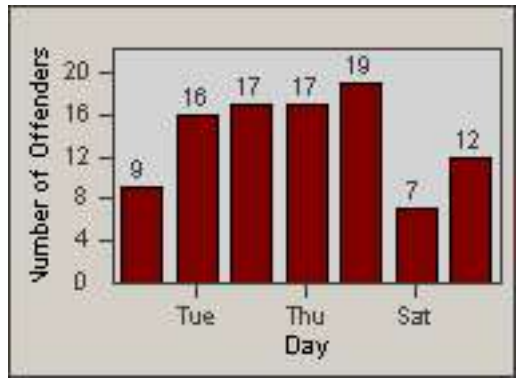

LANE 1

LANE 2

LANE 3

Redflex Redlight Offender Statistics

CONTRACT: Los Alamitos LOCATION: LAL-KAAL-03 Katella Ave
 DATE FROM: 01-Mar-2018 DATE TO: 31-Mar-2018

LANE 4

LANE TOTAL

Redflex Redlight Offender Statistics