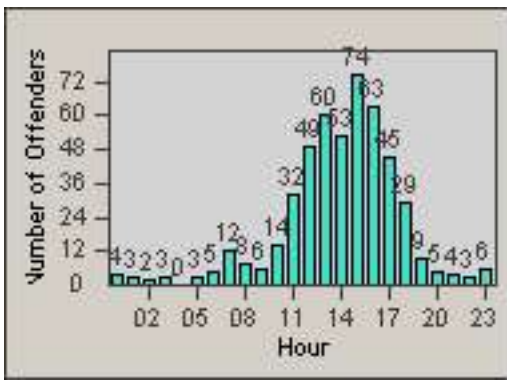

Redflex Redlight Offender Statistics

CONTRACT: Los Alamitos   LOCATION: LAL-KAAL-01 Katella Ave
DATE FROM: 01-Mar-2018   DATE TO: 31-Mar-2018

LANE 4

LANE TOTAL