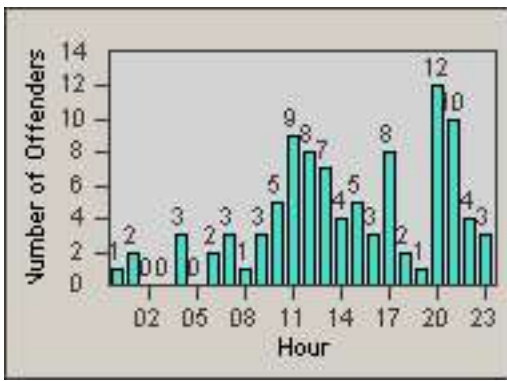

Redflex Redlight Offender Statistics

CONTRACT: Los Alamitos
DATE FROM: 01-Feb-2018

LOCATION: LAL-KABL-01 Katella Ave
DATE TO: 28-Feb-2018

LANE 4

LANE TOTAL