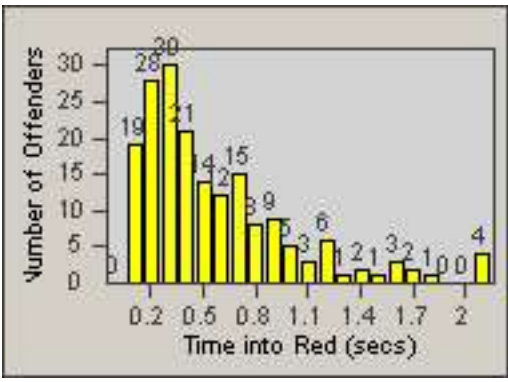

Redflex Redlight Offender Statistics

CONTRACT: Los Alamitos   LOCATION: LAL-KAAL-01 Katella Ave
DATE FROM: 01-Mar-2018   DATE TO: 31-Mar-2018

LANE 1