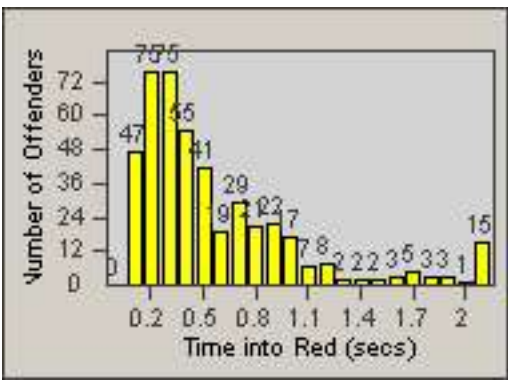

LANE 1

LANE 2

LANE 3

Redflex Redlight Offender Statistics

CONTRACT: Los Alamitos
 DATE FROM: 01-Oct-2017

LOCATION: LAL-KAAL-01 Katella Ave
 DATE TO: 31-Oct-2017

LANE 4

LANE TOTAL