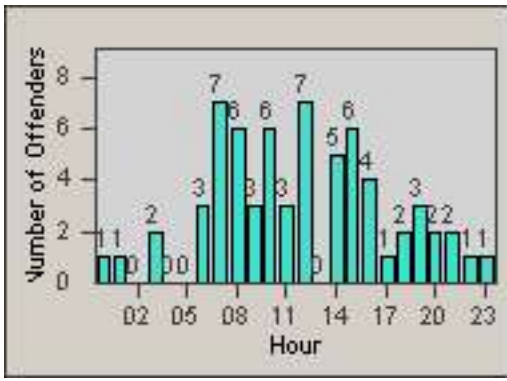

LANE 1

LANE 2

LANE 3

Redflex Redlight Offender Statistics

CONTRACT: Los Alamitos
 DATE FROM: 01-Dec-2017

LOCATION: LAL-KAAL-01 Katella Ave
 DATE TO: 31-Dec-2017

LANE 4

LANE TOTAL