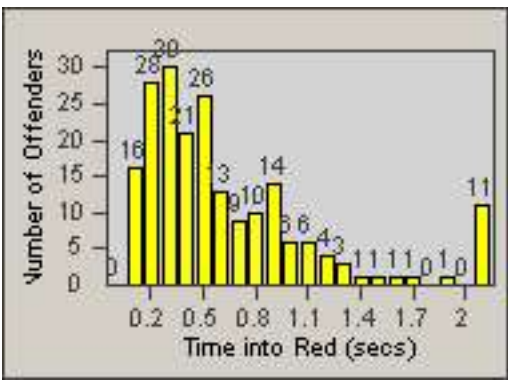

Redflex Redlight Offender Statistics

CONTRACT: Los Alamitos
DATE FROM: 01-Nov-2017

LOCATION: LAL-KAAL-01 Katella Ave
DATE TO: 30-Nov-2017

LANE 4

LANE TOTAL