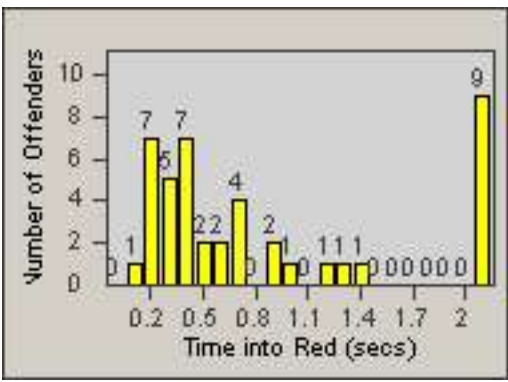

Redflex Redlight Offender Statistics

CONTRACT: Los Alamitos
DATE FROM: 01-Jan-2018

LOCATION: LAL-KAAL-03 Katella Ave
DATE TO: 31-Jan-2018

LANE 1

LANE 2

LANE 3