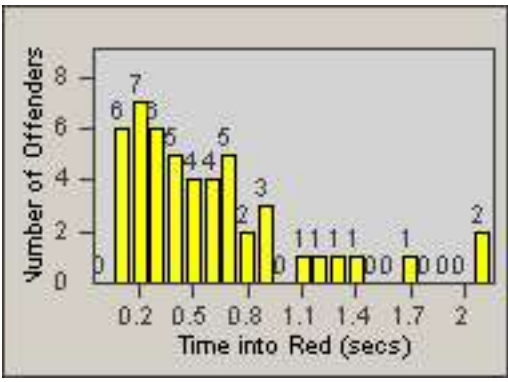

Redflex Redlight Offender Statistics

CONTRACT: Los Alamitos
DATE FROM: 01-Nov-2017

LOCATION: LAL-KABL-01 Katella Ave
DATE TO: 30-Nov-2017

LANE 1