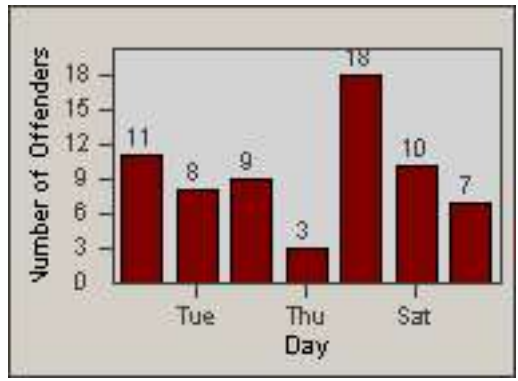

LANE 1

LANE 2

LANE 3

Redflex Redlight Offender Statistics

CONTRACT: Los Alamitos
 DATE FROM: 01-Dec-2017

LOCATION: LAL-KAAL-01 Katella Ave
 DATE TO: 31-Dec-2017

LANE 4

LANE TOTAL