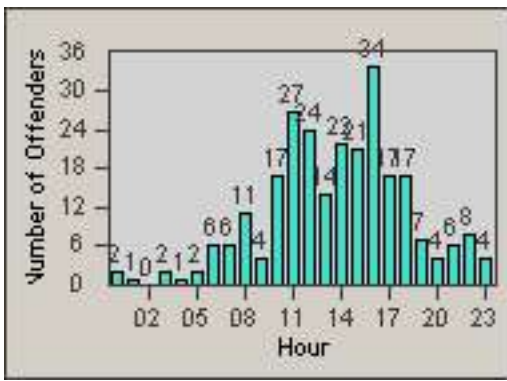

CONTRACT: Los Alamitos

LOCATION: LAL-KAAL-03 Katella Ave

DATE FROM: 02-Feb-2018

DATE TO: 28-Feb-2018

LANE 4

LANE TOTAL

Redflex Redlight Offender Statistics

CONTRACT: Los Alamitos LOCATION: LAL-KAAL-03 Katella Ave
 DATE FROM: 01-Mar-2018 DATE TO: 31-Mar-2018