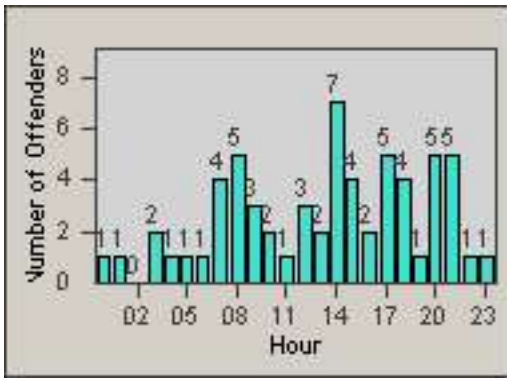

Redflex Redlight Offender Statistics

CONTRACT: Los Alamitos
DATE FROM: 01-Sep-2017

LOCATION: LAL-KAAL-01 Katella Ave
DATE TO: 30-Sep-2017

LANE 4