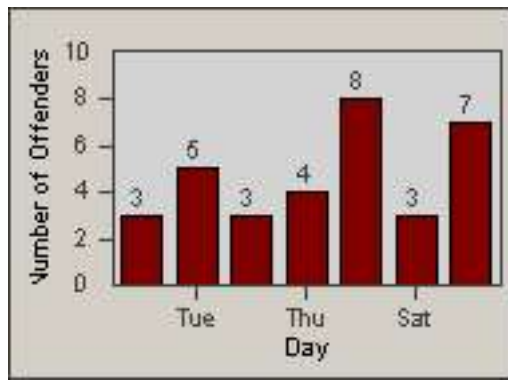

LANE 4

LANE TOTAL

Redflex Redlight Offender Statistics

CONTRACT: Los Alamitos LOCATION: LAL-KAAL-03 Katella Ave
 DATE FROM: 01-Dec-2017 DATE TO: 31-Dec-2017

LANE 1

LANE 2

LANE 3

Redflex Redlight Offender Statistics