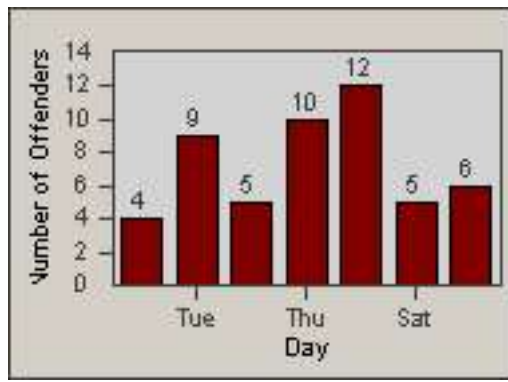

Redflex Redlight Offender Statistics

CONTRACT: Los Alamitos   LOCATION: LAL-KAAL-03 Katella Ave
DATE FROM: 01-Mar-2018   DATE TO: 31-Mar-2018

LANE 1

LANE 2

LANE 3