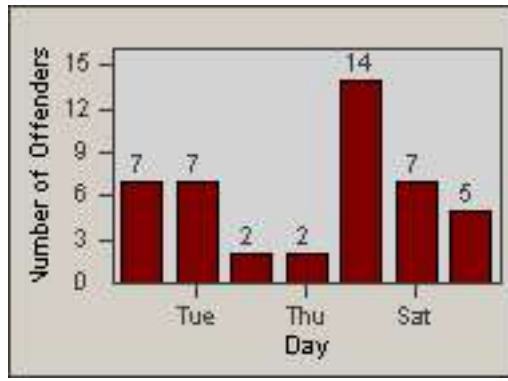

Redflex Redlight Offender Statistics

CONTRACT: Los Alamitos   LOCATION: LAL-KAAL-03 Katella Ave
DATE FROM: 01-Dec-2017   DATE TO: 31-Dec-2017

LANE 4