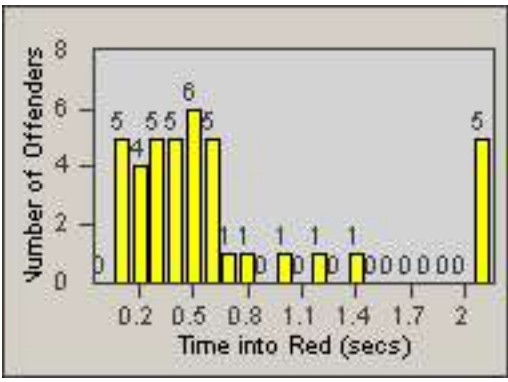

Redflex Redlight Offender Statistics

CONTRACT: Los Alamitos
DATE FROM: 01-Jan-2018

LOCATION: LAL-KABL-01 Katella Ave
DATE TO: 31-Jan-2018

LANE 1