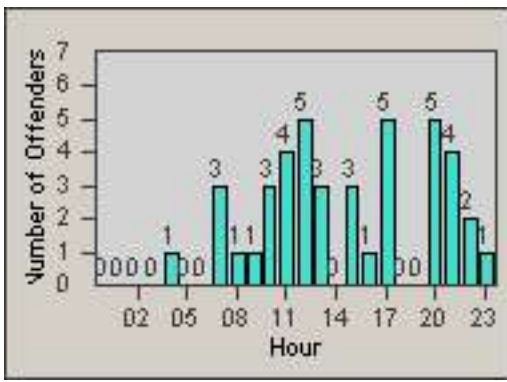

CONTRACT: Los Alamitos LOCATION: LAL-KABL-01 Katella Ave
 DATE FROM: 01-Feb-2018 DATE TO: 28-Feb-2018

LANE 1

LANE 2

LANE 3

Redflex Redlight Offender Statistics

CONTRACT: Los Alamitos
 DATE FROM: 01-Feb-2018