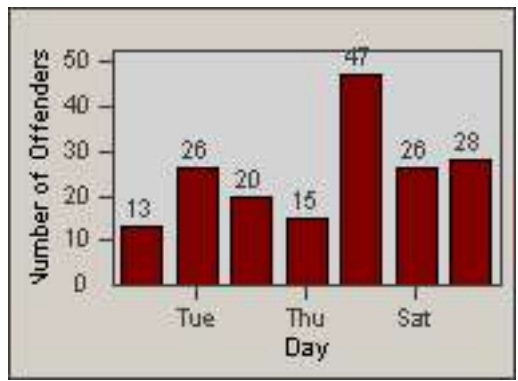

Redflex Redlight Offender Statistics

CONTRACT: Los Alamitos   LOCATION: LAL-KABL-01 Katella Ave
DATE FROM: 01-Dec-2017   DATE TO: 31-Dec-2017

LANE 4

LANE TOTAL