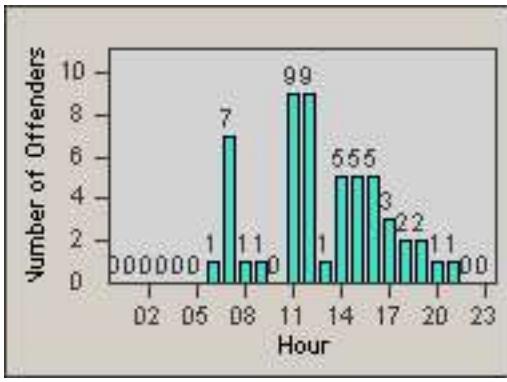

Redflex Redlight Offender Statistics

CONTRACT: Los Alamitos   LOCATION: LAL-KAAL-01 Katella Ave
DATE FROM: 01-Nov-2017   DATE TO: 30-Nov-2017

LANE 1