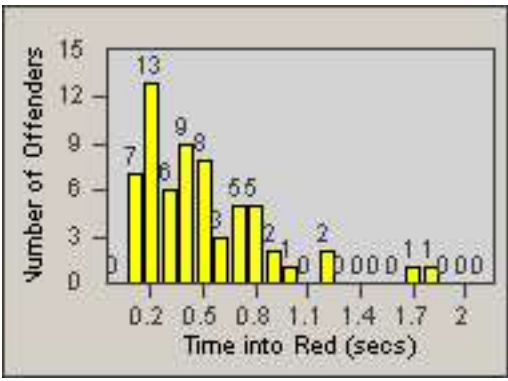

LANE 1

LANE 2

LANE 3

Redflex Redlight Offender Statistics

CONTRACT: Los Alamitos LOCATION: LAL-KAAL-03 Katella Ave
 DATE FROM: 01-Jan-2018 DATE TO: 31-Jan-2018

LANE 4

LANE TOTAL

Redflex Redlight Offender Statistics