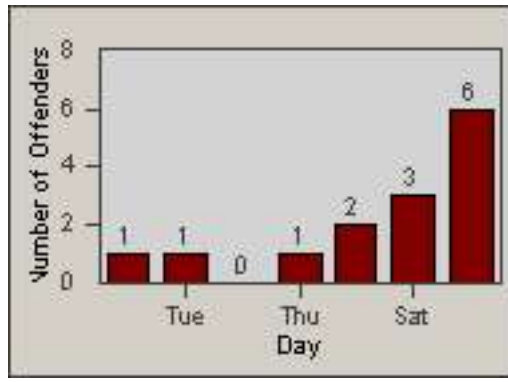

Redflex Redlight Offender Statistics

CONTRACT: Los Alamitos   LOCATION: LAL-KABL-01 Katella Ave
DATE FROM: 01-Feb-2018   DATE TO: 28-Feb-2018

LANE 1