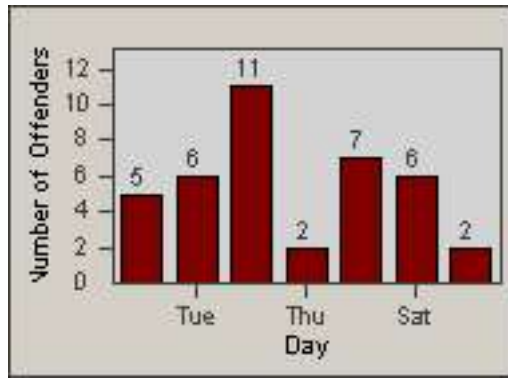

Redflex Redlight Offender Statistics

CONTRACT: Los Alamitos
DATE FROM: 01-Jan-2018

LOCATION: LAL-KAAL-03 Katella Ave
DATE TO: 31-Jan-2018

LANE 1

LANE 2

LANE 3