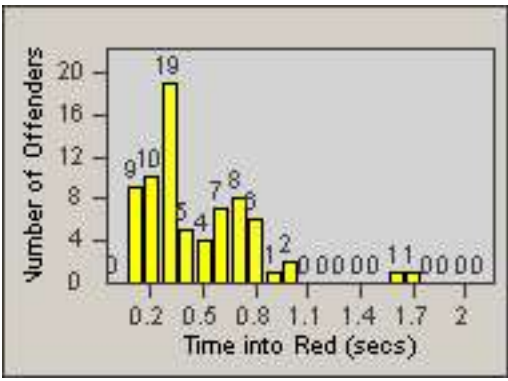

Redflex Redlight Offender Statistics

CONTRACT: Los Alamitos   LOCATION: LAL-KAAL-03 Katella Ave
DATE FROM: 01-Nov-2017   DATE TO: 30-Nov-2017

LANE 4