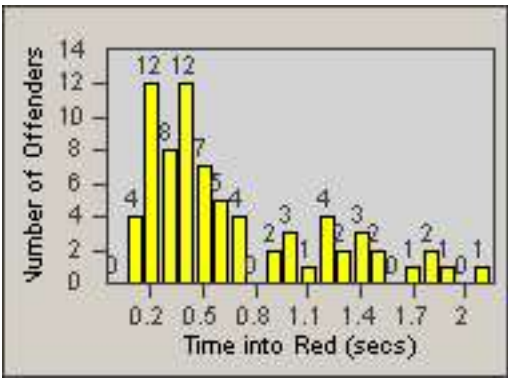

Redflex Redlight Offender Statistics

CONTRACT: Los Alamitos   LOCATION: LAL-KAAL-03 Katella Ave
DATE FROM: 01-Mar-2018   DATE TO: 31-Mar-2018

LANE 1