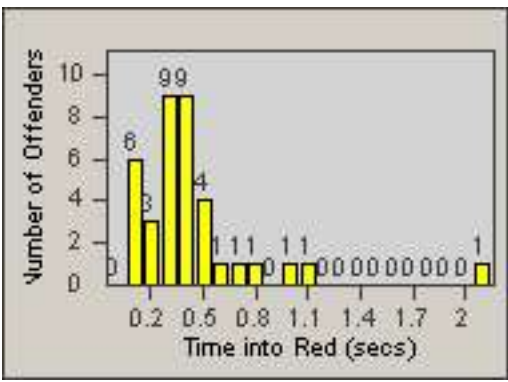

Redflex Redlight Offender Statistics

CONTRACT: Los Alamitos   LOCATION: LAL-KAAL-01 Katella Ave
DATE FROM: 01-Oct-2017   DATE TO: 31-Oct-2017

LANE 1

LANE 2

LANE 3