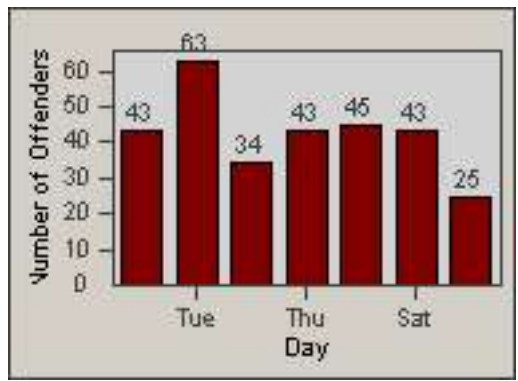

LANE 1

LANE 2

LANE 3

Redflex Redlight Offender Statistics

CONTRACT: Los Alamitos LOCATION: LAL-KAAL-03 Katella Ave
 DATE FROM: 01-Oct-2017 DATE TO: 31-Oct-2017

LANE 4

LANE TOTAL

Redflex Redlight Offender Statistics