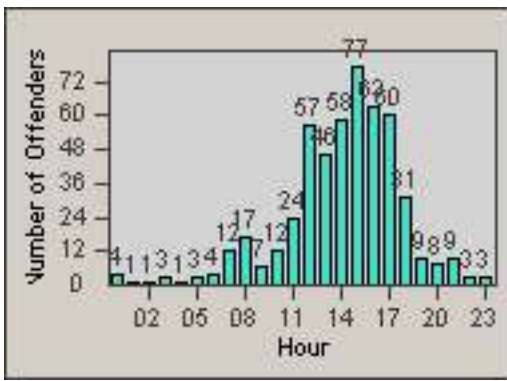

Redflex Redlight Offender Statistics

CONTRACT: Los Alamitos
 DATE FROM: 01-Sep-2017

LOCATION: LAL-KAAL-01 Katella Ave
 DATE TO: 30-Sep-2017

LANE 4

LANE TOTAL

Redflex Redlight Offender Statistics

CONTRACT: Los Alamitos LOCATION: LAL-KAAL-01 Katella Ave
 DATE FROM: 01-Oct-2017 DATE TO: 31-Oct-2017