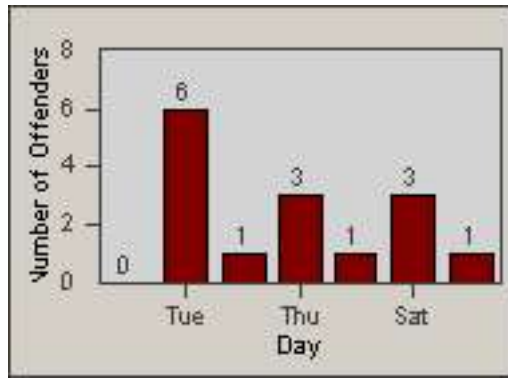

LANE 4

LANE TOTAL

Redflex Redlight Offender Statistics

CONTRACT: Los Alamitos LOCATION: LAL-KAAL-03 Katella Ave
 DATE FROM: 01-Dec-2017 DATE TO: 31-Dec-2017

LANE 1

LANE 2

LANE 3

Redflex Redlight Offender Statistics