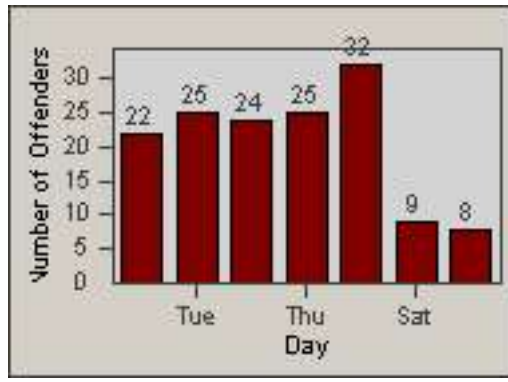

Redflex Redlight Offender Statistics

CONTRACT: Los Alamitos   LOCATION: LAL-KAAL-01 Katella Ave
DATE FROM: 01-Oct-2017   DATE TO: 31-Oct-2017

LANE 1