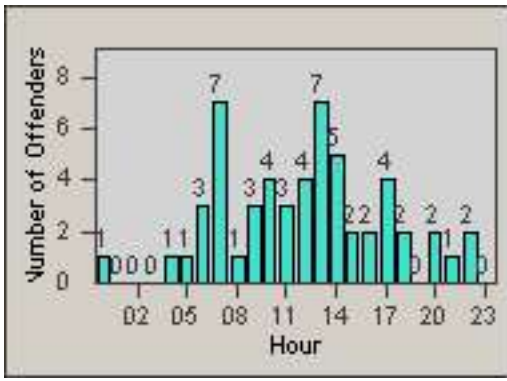

Redflex Redlight Offender Statistics

CONTRACT: Los Alamitos
DATE FROM: 01-Nov-2017

LOCATION: LAL-KAAL-01 Katella Ave
DATE TO: 30-Nov-2017

LANE 4