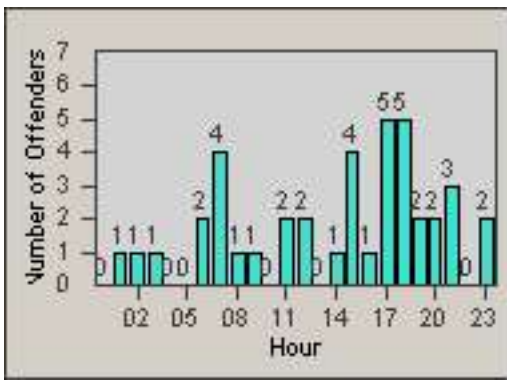

CONTRACT: Los Alamitos LOCATION: LAL-KABL-01 Katella Ave
 DATE FROM: 01-Sep-2017 DATE TO: 30-Sep-2017

LANE 1

LANE 2

LANE 3

Redflex Redlight Offender Statistics

CONTRACT: Los Alamitos LOCATION: LAL-KABL-01 Katella Ave
 DATE FROM: 01-Sep-2017 DATE TO: 30-Sep-2017