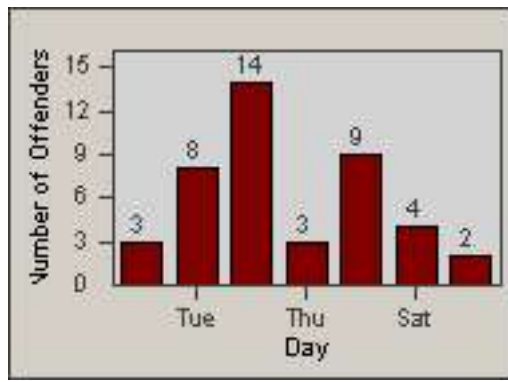

Redflex Redlight Offender Statistics

CONTRACT: Los Alamitos
DATE FROM: 01-Jan-2018

LOCATION: LAL-KAAL-03 Katella Ave
DATE TO: 31-Jan-2018

LANE 1

LANE 2

LANE 3