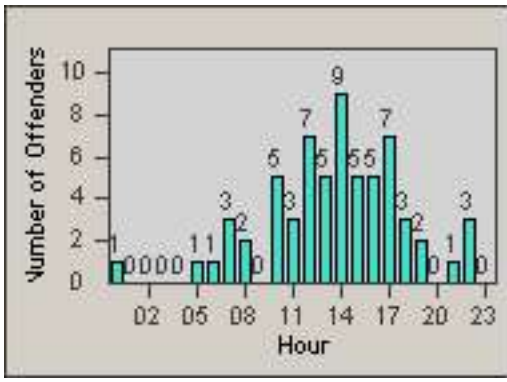

LANE 4

LANE TOTAL

Redflex Redlight Offender Statistics

CONTRACT: Los Alamitos LOCATION: LAL-KAAL-03 Katella Ave
 DATE FROM: 01-Sep-2017 DATE TO: 30-Sep-2017

LANE 1

LANE 2

LANE 3

Redflex Redlight Offender Statistics