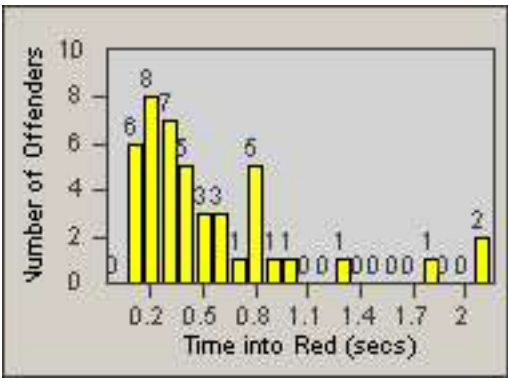

LANE 4

LANE TOTAL

Redflex Redlight Offender Statistics

CONTRACT: Los Alamitos
 DATE FROM: 01-Oct-2017

LOCATION: LAL-KABL-01 Katella Ave
 DATE TO: 31-Oct-2017

LANE 1

LANE 2

LANE 3