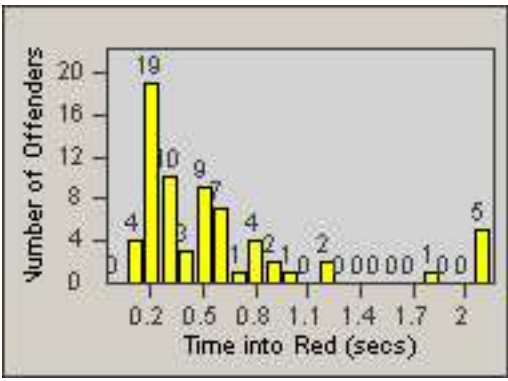

Redflex Redlight Offender Statistics

CONTRACT: Los Alamitos

LOCATION: LAL-KAAL-01 Katella Ave

DATE FROM: 01-Feb-2018

DATE TO: 28-Feb-2018

LANE 4

LANE TOTAL

Redflex Redlight Offender Statistics