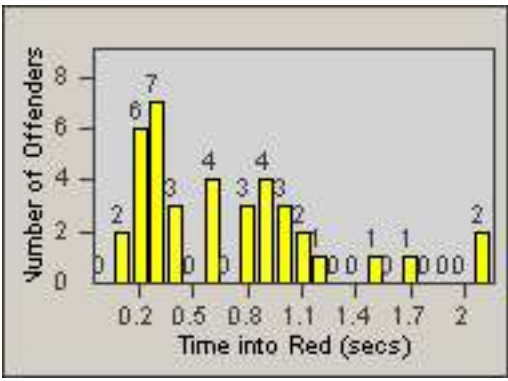

Redflex Redlight Offender Statistics

CONTRACT: Los Alamitos
DATE FROM: 01-Jan-2018

LOCATION: LAL-KAAL-03 Katella Ave
DATE TO: 31-Jan-2018

LANE 1

LANE 2

LANE 3