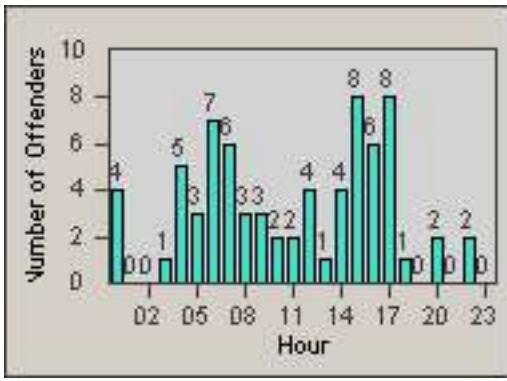

Redflex Redlight Offender Statistics

CONTRACT: Los Alamitos
DATE FROM: 01-Sep-2017

LOCATION: LAL-KAAL-03 Katella Ave
DATE TO: 30-Sep-2017

LANE 4