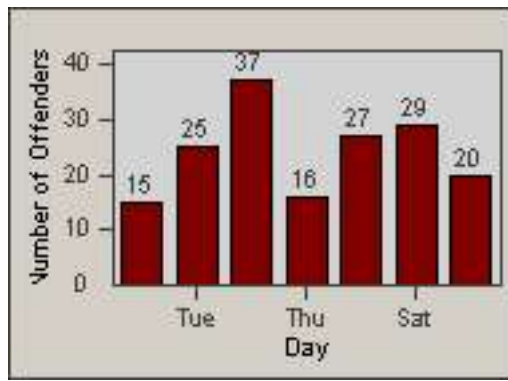

Redflex Redlight Offender Statistics

CONTRACT: Los Alamitos   LOCATION: LAL-KAAL-03 Katella Ave
DATE FROM: 01-Nov-2017   DATE TO: 30-Nov-2017

LANE 4

LANE TOTAL