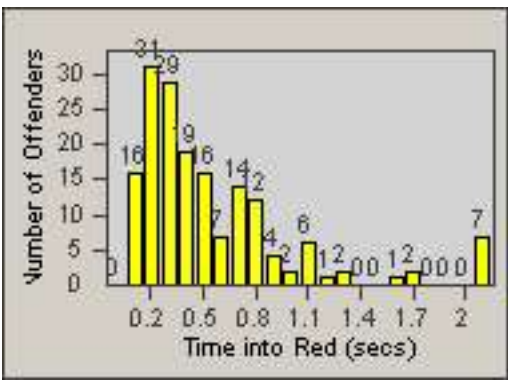

Redflex Redlight Offender Statistics

CONTRACT: Los Alamitos   LOCATION: LAL-KAAL-03 Katella Ave
DATE FROM: 01-Nov-2017   DATE TO: 30-Nov-2017

LANE 4

LANE TOTAL