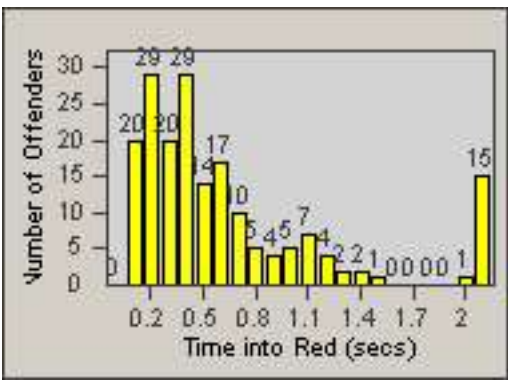

Redflex Redlight Offender Statistics

CONTRACT: Los Alamitos   LOCATION: LAL-KAAL-01 Katella Ave
DATE FROM: 01-Jan-2018   DATE TO: 31-Jan-2018

LANE 4

LANE TOTAL