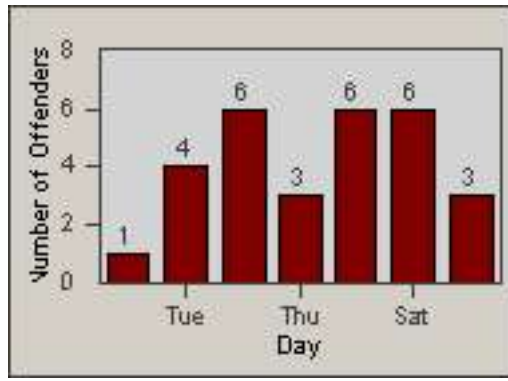

Redflex Redlight Offender Statistics

CONTRACT: Los Alamitos   LOCATION: LAL-KAAL-03 Katella Ave
DATE FROM: 01-Nov-2017   DATE TO: 30-Nov-2017

LANE 1

LANE 2

LANE 3