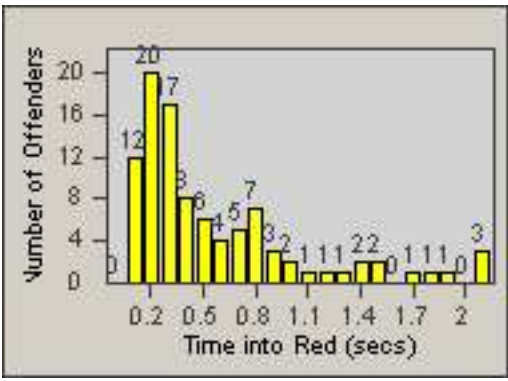

LANE 1

LANE 2

LANE 3

Redflex Redlight Offender Statistics

CONTRACT: Los Alamitos LOCATION: LAL-KAAL-03 Katella Ave
 DATE FROM: 01-Mar-2018 DATE TO: 31-Mar-2018

LANE 4

LANE TOTAL

Redflex Redlight Offender Statistics