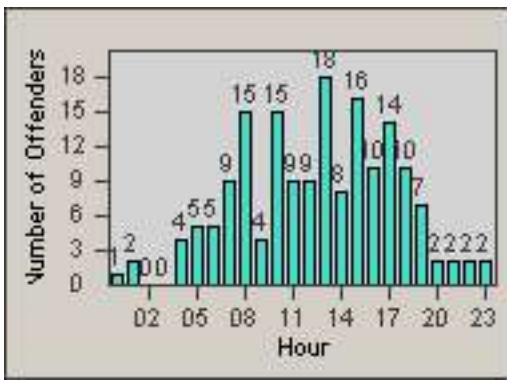

Redflex Redlight Offender Statistics

CONTRACT: Los Alamitos   LOCATION: LAL-KAAL-03 Katella Ave
DATE FROM: 01-Nov-2017   DATE TO: 30-Nov-2017

LANE 4

LANE TOTAL