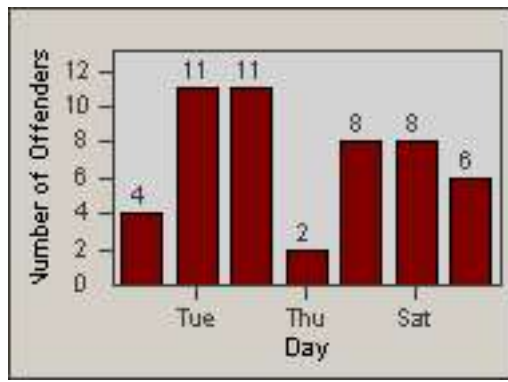

CONTRACT: Los Alamitos LOCATION: LAL-KAAL-03 Katella Ave
 DATE FROM: 01-Nov-2017 DATE TO: 30-Nov-2017

LANE 1

LANE 2

LANE 3

Redflex Redlight Offender Statistics

CONTRACT: Los Alamitos LOCATION: LAL-KAAL-03 Katella Ave
 DATE FROM: 01-Nov-2017 DATE TO: 30-Nov-2017