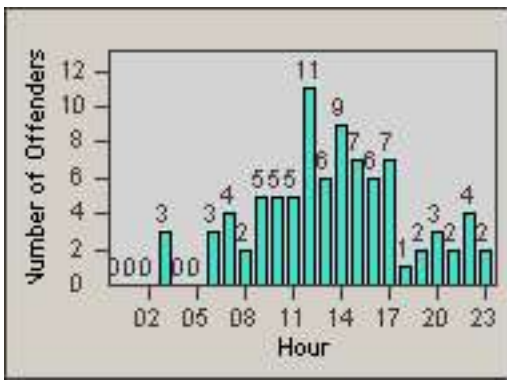

LANE 4

LANE TOTAL

Redflex Redlight Offender Statistics

CONTRACT: Los Alamitos LOCATION: LAL-KABL-01 Katella Ave
 DATE FROM: 01-Dec-2017 DATE TO: 31-Dec-2017

LANE 1

LANE 2

LANE 3

Redflex Redlight Offender Statistics