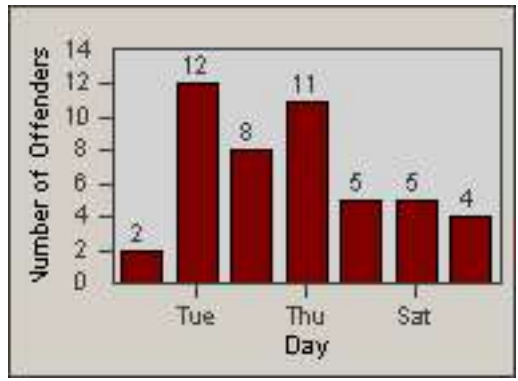

Redflex Redlight Offender Statistics

CONTRACT: Los Alamitos   LOCATION: LAL-KAAL-01 Katella Ave
DATE FROM: 01-Jan-2018   DATE TO: 31-Jan-2018

LANE 4