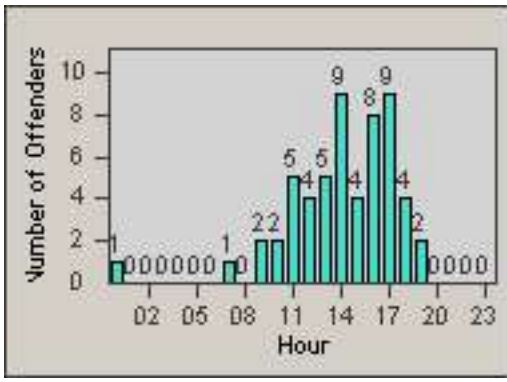

Redflex Redlight Offender Statistics

CONTRACT: Los Alamitos   LOCATION: LAL-KAAL-03 Katella Ave
DATE FROM: 01-Oct-2017   DATE TO: 31-Oct-2017

LANE 1