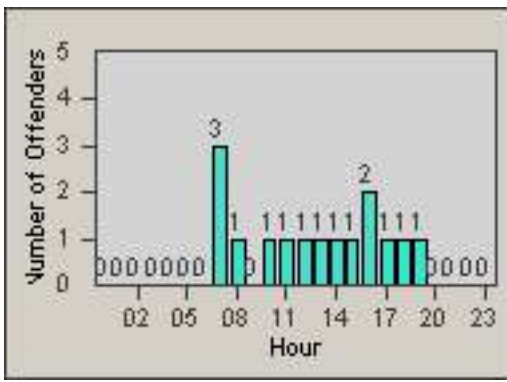

Redflex Redlight Offender Statistics

CONTRACT: Los Alamitos
 DATE FROM: 01-Jan-2018

LOCATION: LAL-KAAL-01 Katella Ave
 DATE TO: 31-Jan-2018

LANE 1

LANE 2

LANE 3

Redflex Redlight Offender Statistics

CONTRACT: Los Alamitos LOCATION: LAL-KAAL-01 Katella Ave
 DATE FROM: 01-Jan-2018 DATE TO: 31-Jan-2018