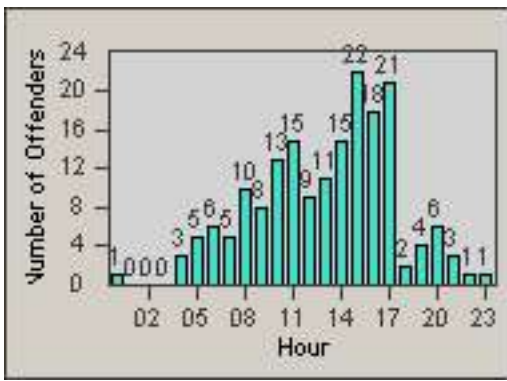

Redflex Redlight Offender Statistics

CONTRACT: Los Alamitos   LOCATION: LAL-KABL-01 Katella Ave
DATE FROM: 01-Nov-2017   DATE TO: 30-Nov-2017

LANE 4

LANE TOTAL