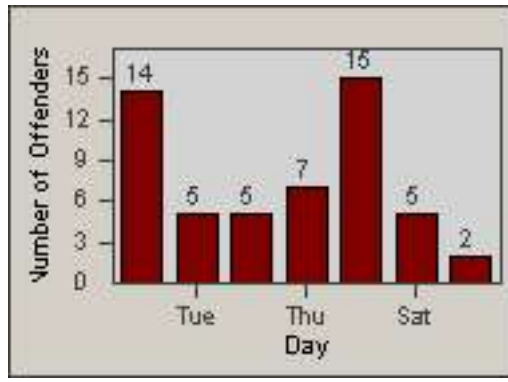

Redflex Redlight Offender Statistics

CONTRACT: Los Alamitos
DATE FROM: 01-Jan-2018

LOCATION: LAL-KAAL-01 Katella Ave
DATE TO: 31-Jan-2018

LANE 1