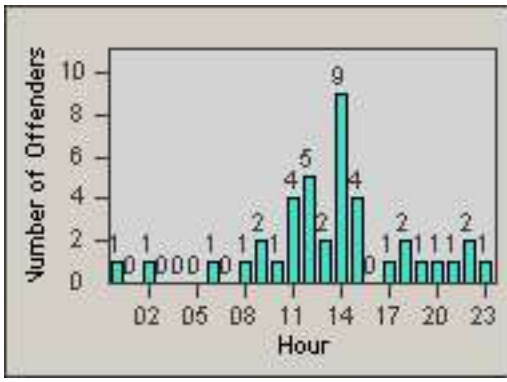

Redflex Redlight Offender Statistics

CONTRACT: Los Alamitos
DATE FROM: 01-Jan-2018

LOCATION: LAL-KABL-01 Katella Ave
DATE TO: 31-Jan-2018

LANE 1