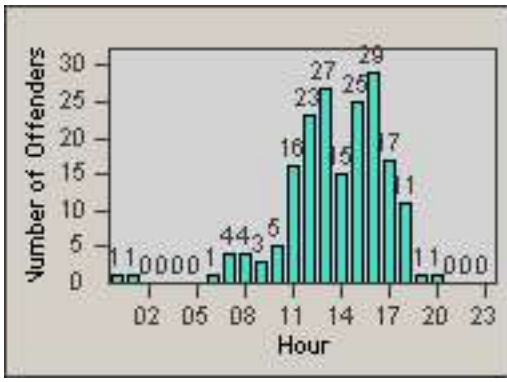

Redflex Redlight Offender Statistics

CONTRACT: Los Alamitos   LOCATION: LAL-KAAL-01 Katella Ave
DATE FROM: 01-Mar-2018   DATE TO: 31-Mar-2018

LANE 1