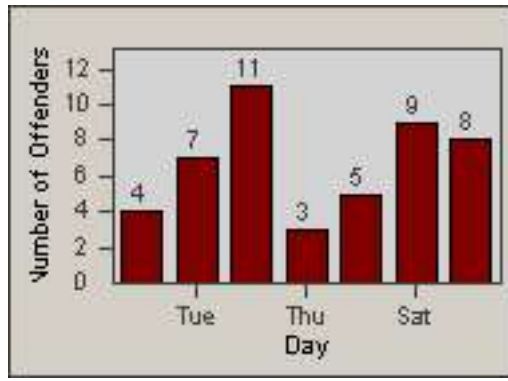

Redflex Redlight Offender Statistics

CONTRACT: Los Alamitos   LOCATION: LAL-KABL-01 Katella Ave
DATE FROM: 01-Sep-2017   DATE TO: 30-Sep-2017

LANE 1

LANE 2

LANE 3