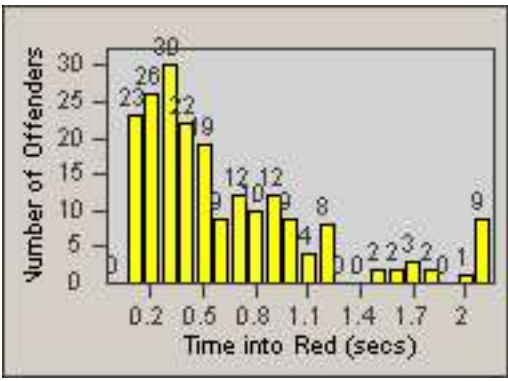

Redflex Redlight Offender Statistics

CONTRACT: Los Alamitos   LOCATION: LAL-KAAL-01 Katella Ave
DATE FROM: 01-Oct-2017   DATE TO: 31-Oct-2017

LANE 1

LANE 2

LANE 3