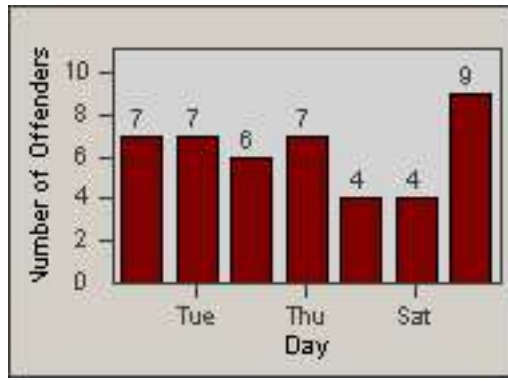

LANE 4

LANE TOTAL

Redflex Redlight Offender Statistics

CONTRACT: Los Alamitos
 DATE FROM: 01-Oct-2017

LOCATION: LAL-KABL-01 Katella Ave
 DATE TO: 31-Oct-2017

LANE 1

LANE 2

LANE 3