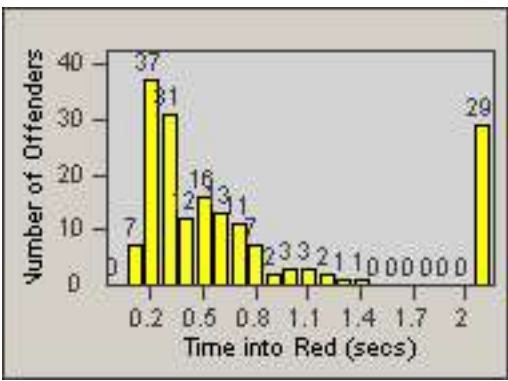

Redflex Redlight Offender Statistics

CONTRACT: Los Alamitos   LOCATION: LAL-KABL-01 Katella Ave
DATE FROM: 01-Dec-2017   DATE TO: 31-Dec-2017

LANE 4

LANE TOTAL