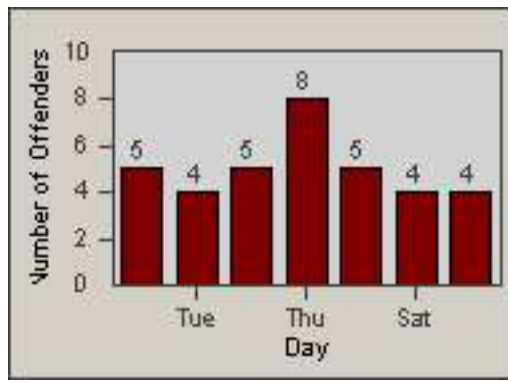

CONTRACT: Los Alamitos

LOCATION: LAL-KAAL-03 Katella Ave

DATE FROM: 02-Feb-2018

DATE TO: 28-Feb-2018

LANE 1

LANE 2

LANE 3

Redflex Redlight Offender Statistics