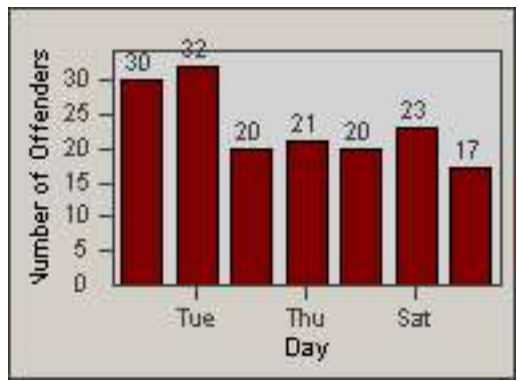

LANE 1

LANE 2

LANE 3

Redflex Redlight Offender Statistics

CONTRACT: Los Alamitos LOCATION: LAL-KABL-01 Katella Ave
 DATE FROM: 01-Jan-2018 DATE TO: 31-Jan-2018

LANE 4

LANE TOTAL

Redflex Redlight Offender Statistics