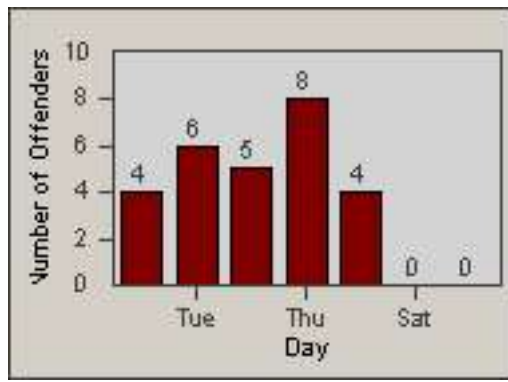

LANE 4

LANE TOTAL

Redflex Redlight Offender Statistics

CONTRACT: Los Alamitos
 DATE FROM: 01-Feb-2018

LOCATION: LAL-KAAL-01 Katella Ave
 DATE TO: 28-Feb-2018

LANE 1

LANE 2

LANE 3