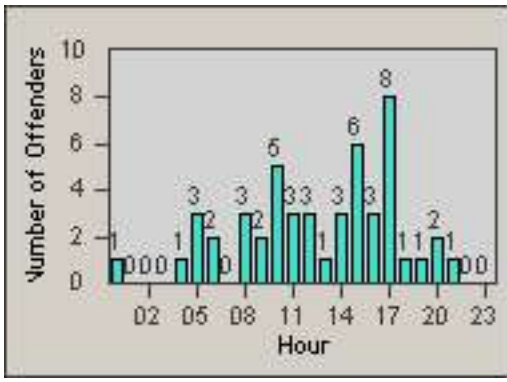

Redflex Redlight Offender Statistics

CONTRACT: Los Alamitos
DATE FROM: 01-Nov-2017

LOCATION: LAL-KABL-01 Katella Ave
DATE TO: 30-Nov-2017

LANE 1