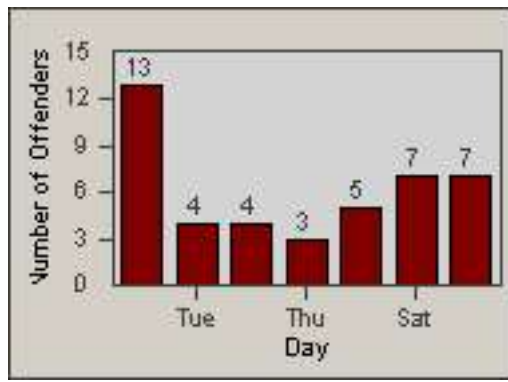

LANE 4

LANE TOTAL

Redflex Redlight Offender Statistics

CONTRACT: Los Alamitos
 DATE FROM: 01-Oct-2017

LOCATION: LAL-KABL-01 Katella Ave
 DATE TO: 31-Oct-2017

LANE 1

LANE 2

LANE 3