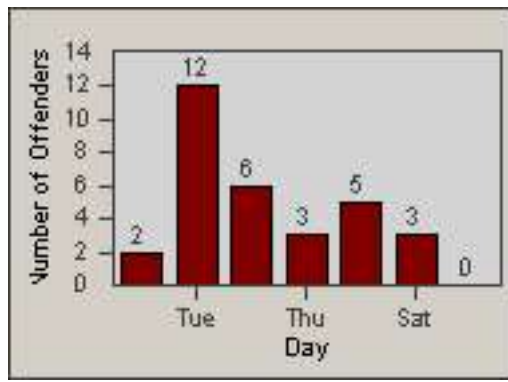

Redflex Redlight Offender Statistics

CONTRACT: Los Alamitos

LOCATION: LAL-KAAL-01 Katella Ave

DATE FROM: 01-Sep-2017

DATE TO: 30-Sep-2017

LANE 1

LANE 2

LANE 3