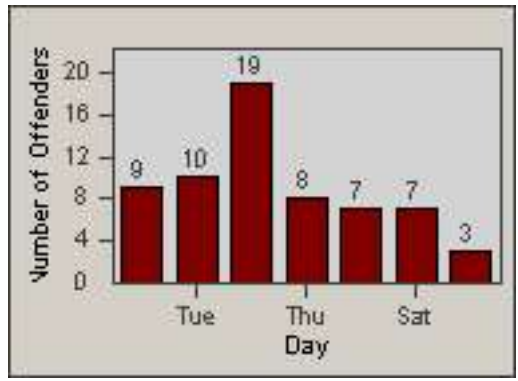

LANE 1

LANE 2

LANE 3

Redflex Redlight Offender Statistics

CONTRACT: Los Alamitos LOCATION: LAL-KAAL-03 Katella Ave
 DATE FROM: 01-Jan-2018 DATE TO: 31-Jan-2018

LANE 4

LANE TOTAL

Redflex Redlight Offender Statistics