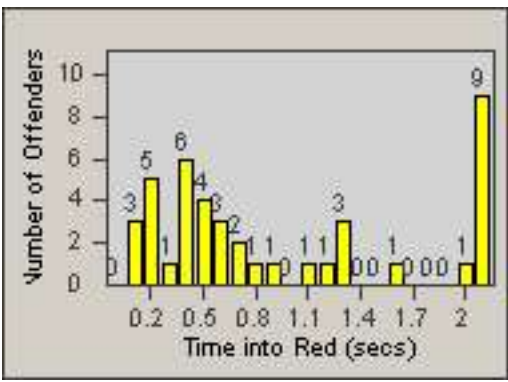

CONTRACT: Los Alamitos LOCATION: LAL-KABL-01 Katella Ave
 DATE FROM: 01-Feb-2018 DATE TO: 28-Feb-2018

LANE 1

LANE 2

LANE 3

Redflex Redlight Offender Statistics

CONTRACT: Los Alamitos
 DATE FROM: 01-Feb-2018