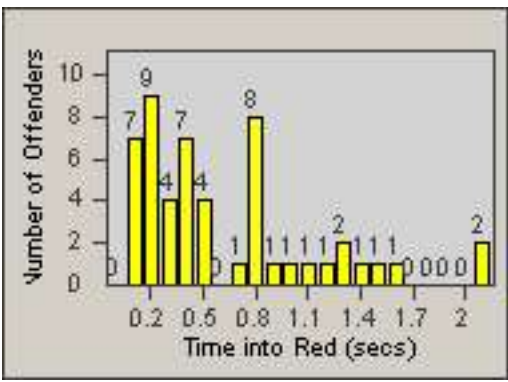

Redflex Redlight Offender Statistics

CONTRACT: Los Alamitos   LOCATION: LAL-KAAL-03 Katella Ave
DATE FROM: 01-Mar-2018   DATE TO: 31-Mar-2018

LANE 1

LANE 2

LANE 3