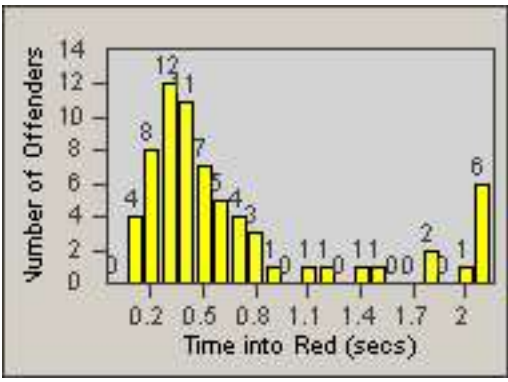

Redflex Redlight Offender Statistics

CONTRACT: Los Alamitos   LOCATION: LAL-KAAL-01 Katella Ave
DATE FROM: 01-Dec-2017   DATE TO: 31-Dec-2017

LANE 1