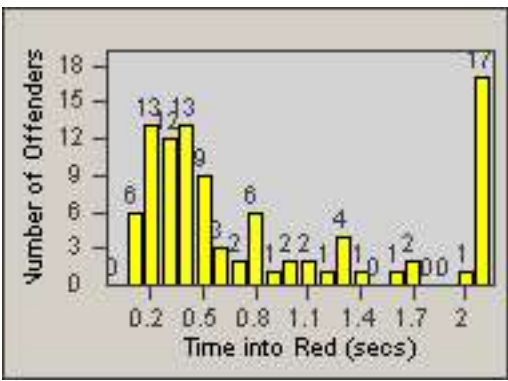

Redflex Redlight Offender Statistics

CONTRACT: Los Alamitos
DATE FROM: 01-Feb-2018

LOCATION: LAL-KABL-01 Katella Ave
DATE TO: 28-Feb-2018

LANE 4

LANE TOTAL