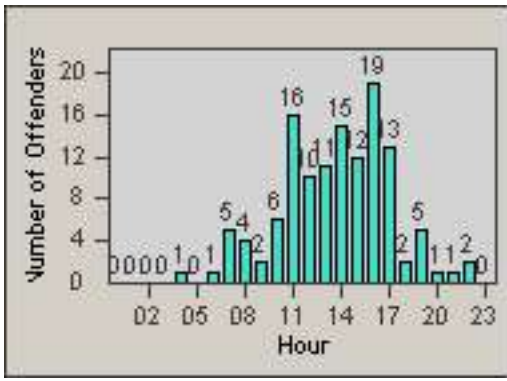

Redflex Redlight Offender Statistics

CONTRACT: Los Alamitos   LOCATION: LAL-KAAL-03 Katella Ave
DATE FROM: 01-Mar-2018   DATE TO: 31-Mar-2018

LANE 1

LANE 2

LANE 3