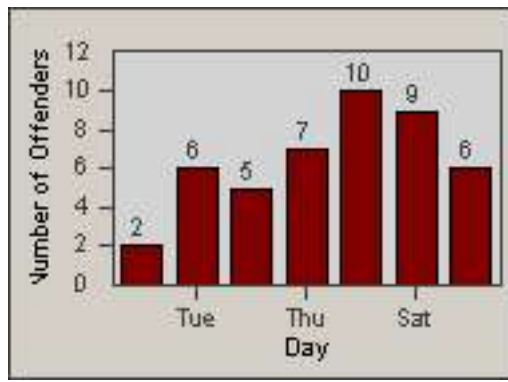

LANE 4

LANE TOTAL

Redflex Redlight Offender Statistics

CONTRACT: Los Alamitos LOCATION: LAL-KAAL-03 Katella Ave
 DATE FROM: 01-Sep-2017 DATE TO: 30-Sep-2017

LANE 1

LANE 2

LANE 3

Redflex Redlight Offender Statistics