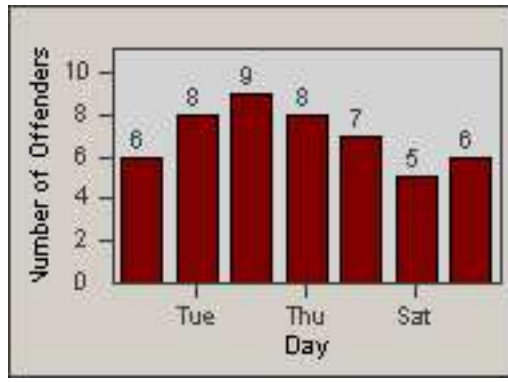

Redflex Redlight Offender Statistics

CONTRACT: Los Alamitos
DATE FROM: 01-Nov-2017

LOCATION: LAL-KABL-01 Katella Ave
DATE TO: 30-Nov-2017

LANE 1