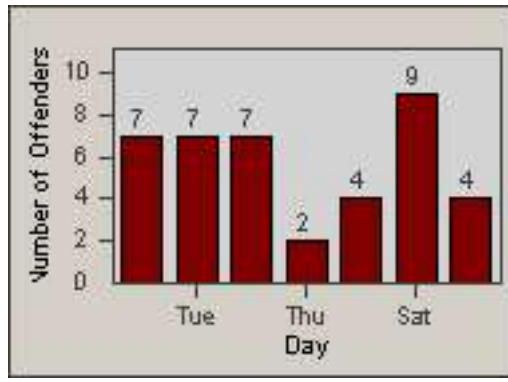

Redflex Redlight Offender Statistics

CONTRACT: Los Alamitos
DATE FROM: 01-Jan-2018

LOCATION: LAL-KABL-01 Katella Ave
DATE TO: 31-Jan-2018

LANE 1