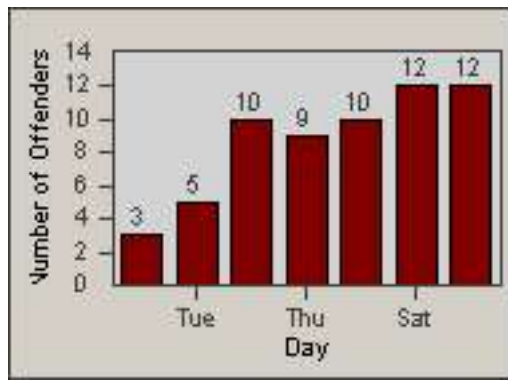

Redflex Redlight Offender Statistics

CONTRACT: Los Alamitos
DATE FROM: 01-Mar-2018

LOCATION: LAL-KABL-01 Katella Ave
DATE TO: 31-Mar-2018

LANE 1

LANE 2

LANE 3