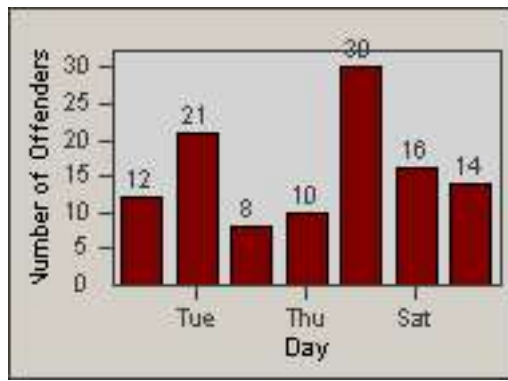

Redflex Redlight Offender Statistics

CONTRACT: Los Alamitos   LOCATION: LAL-KAAL-03 Katella Ave
DATE FROM: 01-Dec-2017   DATE TO: 31-Dec-2017

LANE 4

LANE TOTAL