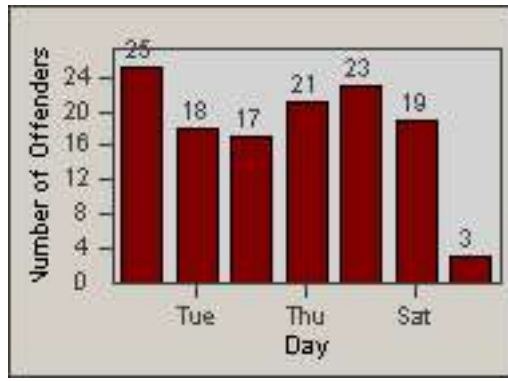

Redflex Redlight Offender Statistics

CONTRACT: Los Alamitos   LOCATION: LAL-KAAL-03 Katella Ave
DATE FROM: 01-Mar-2018   DATE TO: 31-Mar-2018

LANE 1

LANE 2

LANE 3