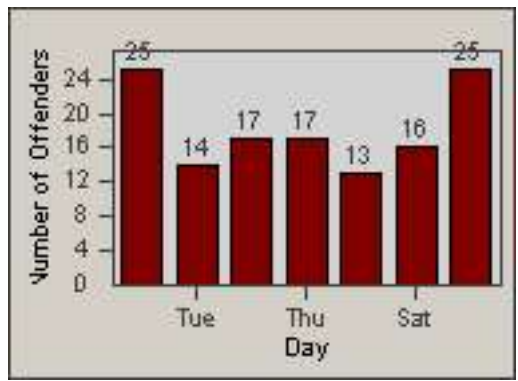

Redflex Redlight Offender Statistics

CONTRACT: Los Alamitos LOCATION: LAL-KABL-01 Katella Ave
 DATE FROM: 01-Oct-2017 DATE TO: 31-Oct-2017

LANE 4

LANE TOTAL

Redflex Redlight Offender Statistics

CONTRACT: Los Alamitos
 DATE FROM: 01-Nov-2017