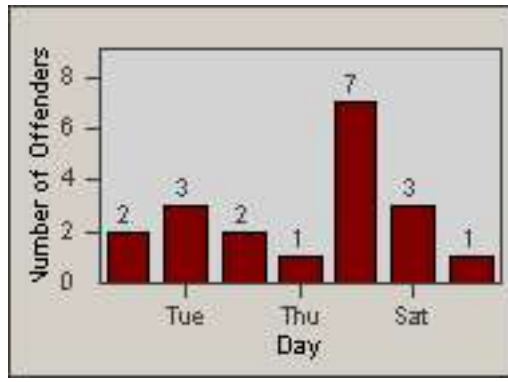

LANE 4

LANE TOTAL

Redflex Redlight Offender Statistics

CONTRACT: Los Alamitos LOCATION: LAL-KAAL-03 Katella Ave
 DATE FROM: 01-Dec-2017 DATE TO: 31-Dec-2017

LANE 1

LANE 2

LANE 3

Redflex Redlight Offender Statistics