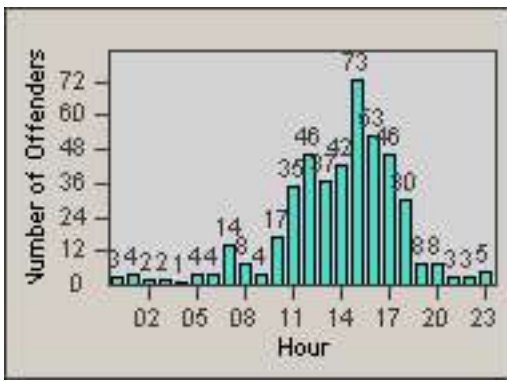

LANE 1

LANE 2

LANE 3

Redflex Redlight Offender Statistics

CONTRACT: Los Alamitos
 DATE FROM: 01-Oct-2017

LOCATION: LAL-KAAL-01 Katella Ave
 DATE TO: 31-Oct-2017

LANE 4

LANE TOTAL