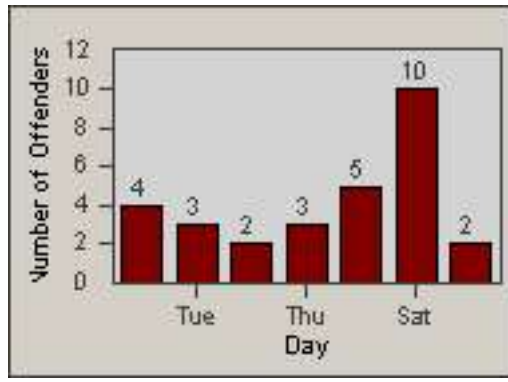

LANE 4

LANE TOTAL

Redflex Redlight Offender Statistics

CONTRACT: Los Alamitos LOCATION: LAL-KABL-01 Katella Ave
 DATE FROM: 01-Dec-2017 DATE TO: 31-Dec-2017

LANE 1

LANE 2

LANE 3

Redflex Redlight Offender Statistics