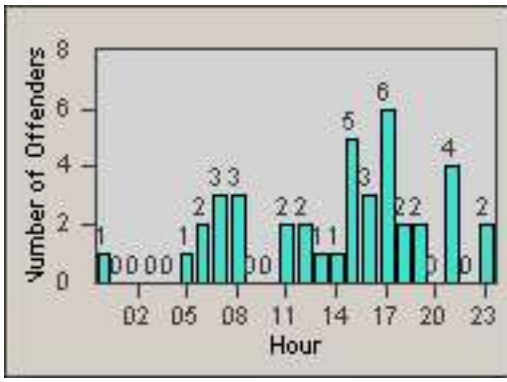

LANE 4

LANE TOTAL

Redflex Redlight Offender Statistics

CONTRACT: Los Alamitos
 DATE FROM: 01-Oct-2017

LOCATION: LAL-KABL-01 Katella Ave
 DATE TO: 31-Oct-2017

LANE 1

LANE 2

LANE 3