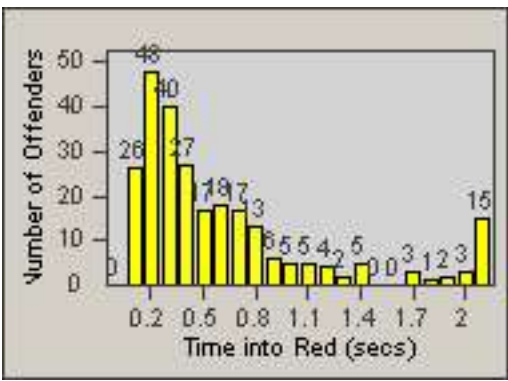

CONTRACT: Los Alamitos

LOCATION: LAL-KAAL-03 Katella Ave

DATE FROM: 02-Feb-2018

DATE TO: 28-Feb-2018

LANE 4

LANE TOTAL

Redflex Redlight Offender Statistics

CONTRACT: Los Alamitos LOCATION: LAL-KAAL-03 Katella Ave
 DATE FROM: 01-Mar-2018 DATE TO: 31-Mar-2018