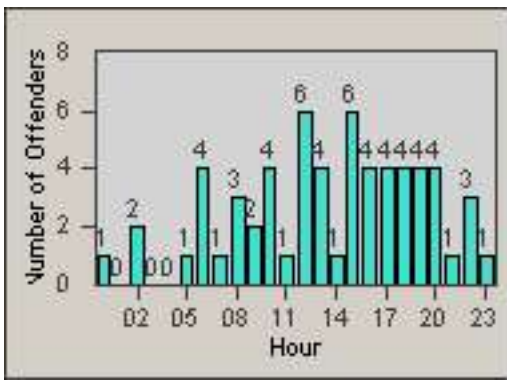

Redflex Redlight Offender Statistics

CONTRACT: Los Alamitos
DATE FROM: 01-Mar-2018

LOCATION: LAL-KABL-01 Katella Ave
DATE TO: 31-Mar-2018

LANE 1

LANE 2

LANE 3