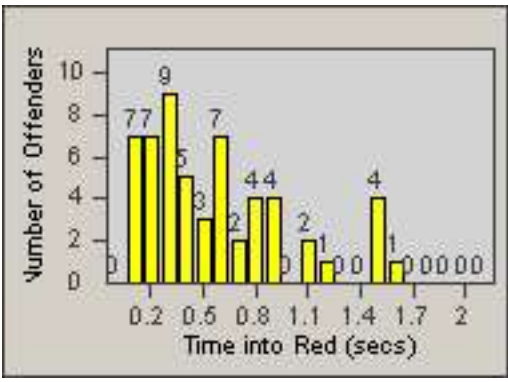

Redflex Redlight Offender Statistics

CONTRACT: Los Alamitos   LOCATION: LAL-KAAL-03 Katella Ave
DATE FROM: 01-Oct-2017   DATE TO: 31-Oct-2017

LANE 1