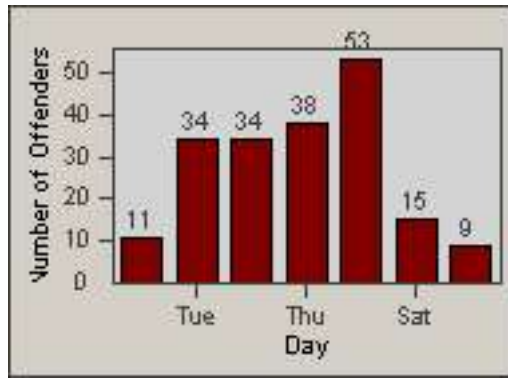

Redflex Redlight Offender Statistics

CONTRACT: Los Alamitos

LOCATION: LAL-KAAL-01 Katella Ave

DATE FROM: 01-Sep-2017

DATE TO: 30-Sep-2017

LANE 1

LANE 2

LANE 3