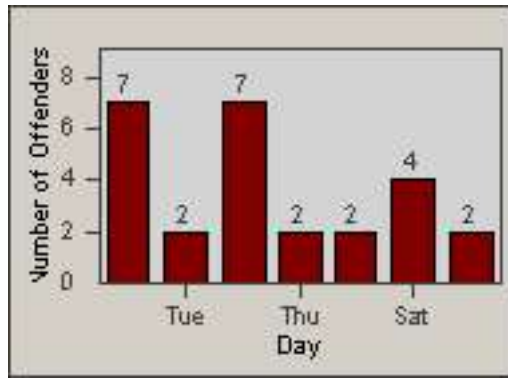

Redflex Redlight Offender Statistics

CONTRACT: Los Alamitos
DATE FROM: 01-Jan-2018

LOCATION: LAL-KAAL-03 Katella Ave
DATE TO: 31-Jan-2018

LANE 1