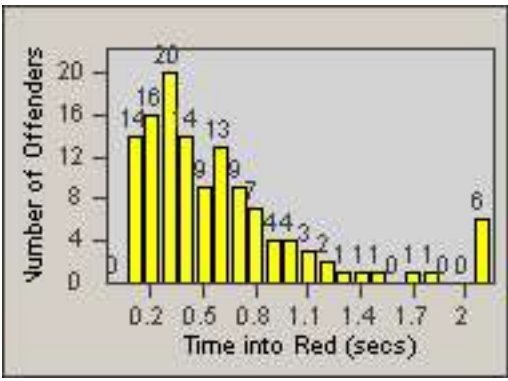

Redflex Redlight Offender Statistics

CONTRACT: Los Alamitos   LOCATION: LAL-KAAL-03 Katella Ave
DATE FROM: 01-Mar-2018   DATE TO: 31-Mar-2018

LANE 1

LANE 2

LANE 3