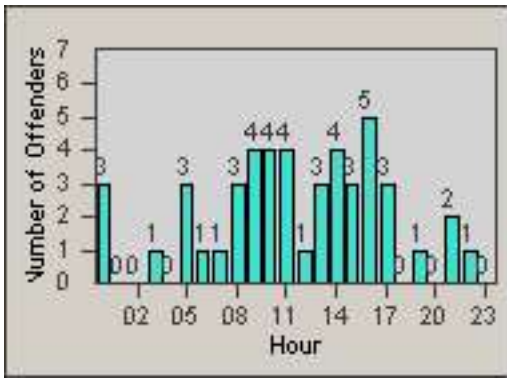

Redflex Redlight Offender Statistics

CONTRACT: Los Alamitos   LOCATION: LAL-KAAL-01 Katella Ave
DATE FROM: 01-Jan-2018   DATE TO: 31-Jan-2018

LANE 4