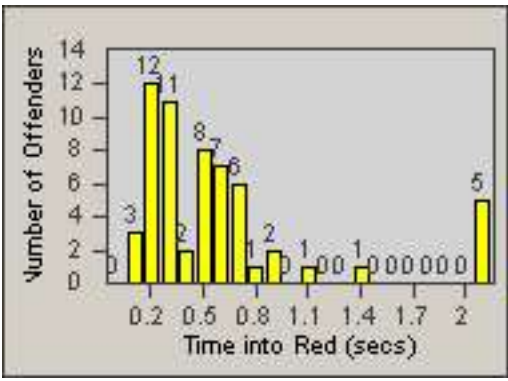

LANE 4

LANE TOTAL

Redflex Redlight Offender Statistics

CONTRACT: Los Alamitos LOCATION: LAL-KABL-01 Katella Ave
 DATE FROM: 01-Dec-2017 DATE TO: 31-Dec-2017

LANE 1

LANE 2

LANE 3

Redflex Redlight Offender Statistics