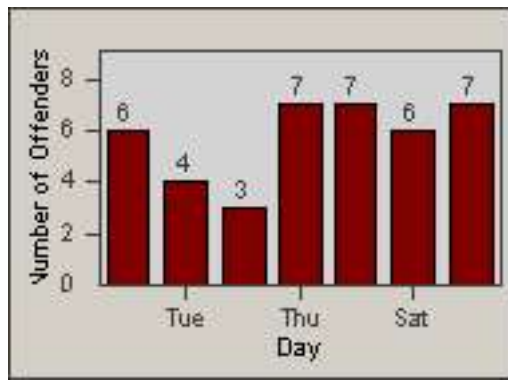

CONTRACT: Los Alamitos LOCATION: LAL-KABL-01 Katella Ave
 DATE FROM: 01-Sep-2017 DATE TO: 30-Sep-2017

LANE 1

LANE 2

LANE 3

Redflex Redlight Offender Statistics

CONTRACT: Los Alamitos LOCATION: LAL-KABL-01 Katella Ave
 DATE FROM: 01-Sep-2017 DATE TO: 30-Sep-2017