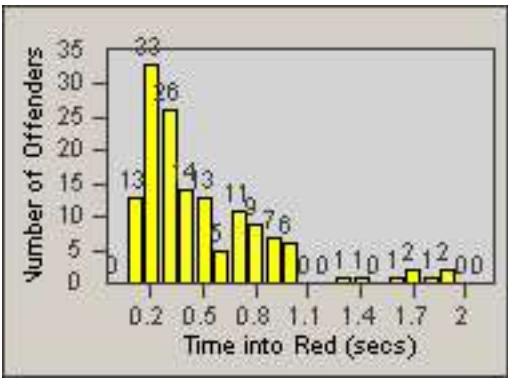

Redflex Redlight Offender Statistics

CONTRACT: Los Alamitos   LOCATION: LAL-KAAL-01 Katella Ave
DATE FROM: 01-Oct-2017   DATE TO: 31-Oct-2017

LANE 1