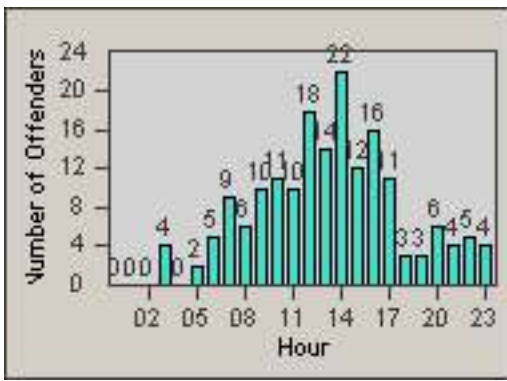

Redflex Redlight Offender Statistics

CONTRACT: Los Alamitos   LOCATION: LAL-KABL-01 Katella Ave
DATE FROM: 01-Dec-2017   DATE TO: 31-Dec-2017

LANE 4

LANE TOTAL