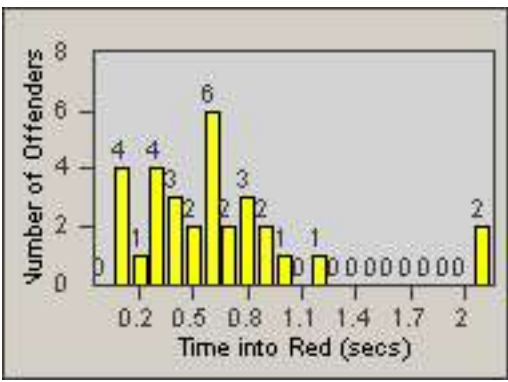

Redflex Redlight Offender Statistics

CONTRACT: Los Alamitos

LOCATION: LAL-KAAL-01 Katella Ave

DATE FROM: 01-Sep-2017

DATE TO: 30-Sep-2017

LANE 1

LANE 2

LANE 3