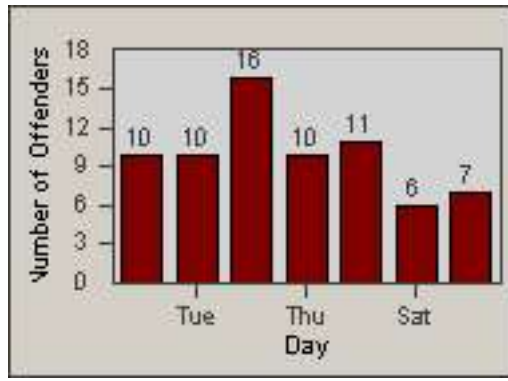

Redflex Redlight Offender Statistics

CONTRACT: Los Alamitos
 DATE FROM: 01-Jan-2018

LOCATION: LAL-KAAL-01 Katella Ave
 DATE TO: 31-Jan-2018

LANE 1

LANE 2

LANE 3

Redflex Redlight Offender Statistics

CONTRACT: Los Alamitos LOCATION: LAL-KAAL-01 Katella Ave
 DATE FROM: 01-Jan-2018 DATE TO: 31-Jan-2018