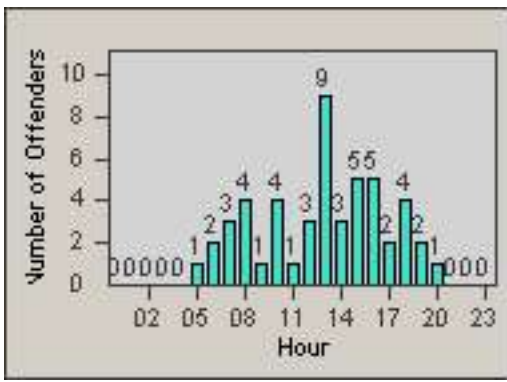

CONTRACT: Los Alamitos LOCATION: LAL-KAAL-03 Katella Ave
 DATE FROM: 01-Nov-2017 DATE TO: 30-Nov-2017

LANE 1

LANE 2

LANE 3

Redflex Redlight Offender Statistics

CONTRACT: Los Alamitos LOCATION: LAL-KAAL-03 Katella Ave
 DATE FROM: 01-Nov-2017 DATE TO: 30-Nov-2017