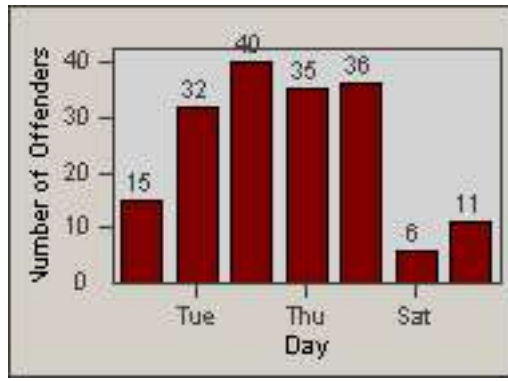

LANE 4

LANE TOTAL

Redflex Redlight Offender Statistics

CONTRACT: Los Alamitos
 DATE FROM: 01-Feb-2018

LOCATION: LAL-KAAL-01 Katella Ave
 DATE TO: 28-Feb-2018

LANE 1

LANE 2

LANE 3