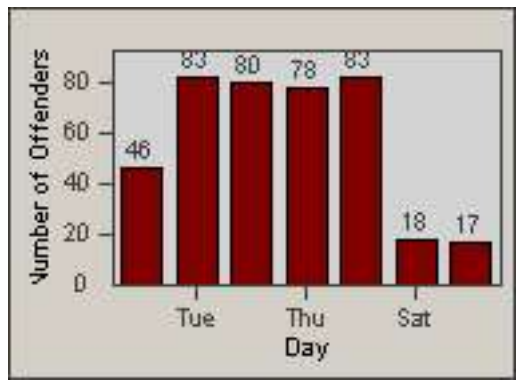

Redflex Redlight Offender Statistics

CONTRACT: Los Alamitos

LOCATION: LAL-KAAL-01 Katella Ave

DATE FROM: 01-Feb-2018

DATE TO: 28-Feb-2018

LANE 4

LANE TOTAL

Redflex Redlight Offender Statistics