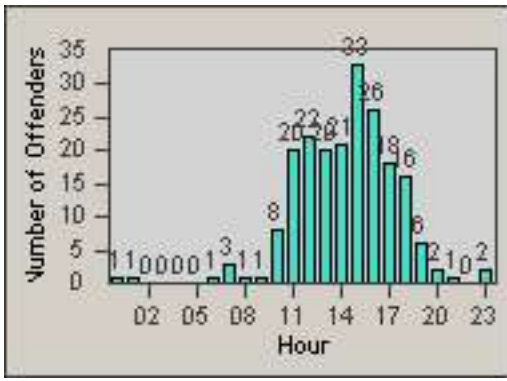

Redflex Redlight Offender Statistics

CONTRACT: Los Alamitos   LOCATION: LAL-KAAL-01 Katella Ave
DATE FROM: 01-Oct-2017   DATE TO: 31-Oct-2017

LANE 1

LANE 2

LANE 3