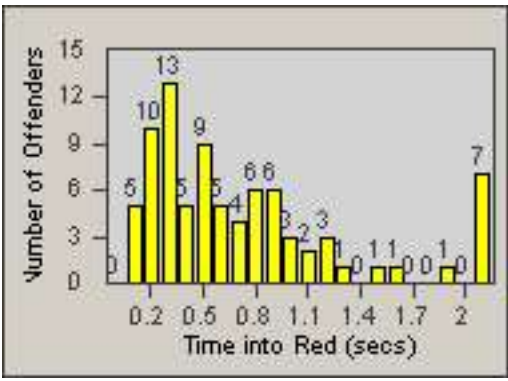

Redflex Redlight Offender Statistics

CONTRACT: Los Alamitos LOCATION: LAL-KAAL-01 Katella Ave
 DATE FROM: 01-Nov-2017 DATE TO: 30-Nov-2017

LANE 1

LANE 2

LANE 3

Redflex Redlight Offender Statistics

CONTRACT: Los Alamitos
 DATE FROM: 01-Nov-2017