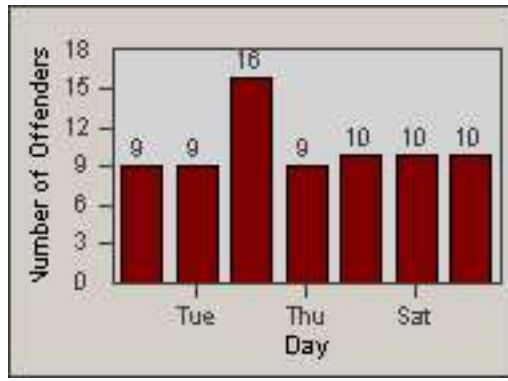

Redflex Redlight Offender Statistics

CONTRACT: Los Alamitos   LOCATION: LAL-KAAL-03 Katella Ave
DATE FROM: 01-Nov-2017   DATE TO: 30-Nov-2017

LANE 4