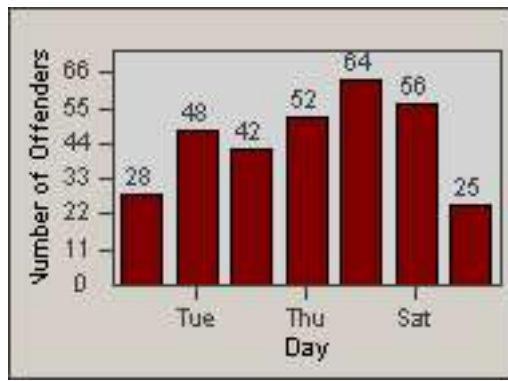

Redflex Redlight Offender Statistics

CONTRACT: Los Alamitos
DATE FROM: 01-Sep-2017

LOCATION: LAL-KAAL-03 Katella Ave
DATE TO: 30-Sep-2017

LANE 4

LANE TOTAL