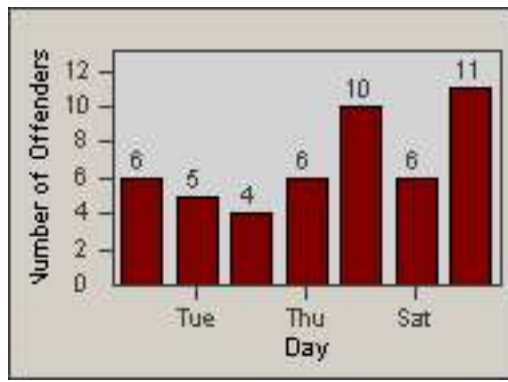

Redflex Redlight Offender Statistics

CONTRACT: Los Alamitos   LOCATION: LAL-KAAL-03 Katella Ave
DATE FROM: 01-Oct-2017   DATE TO: 31-Oct-2017

LANE 1

LANE 2

LANE 3