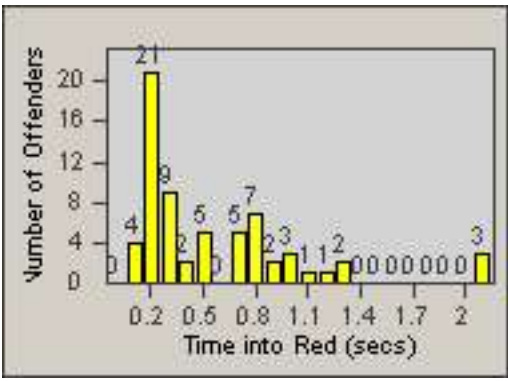

Redflex Redlight Offender Statistics

CONTRACT: Los Alamitos   LOCATION: LAL-KAAL-01 Katella Ave
DATE FROM: 01-Mar-2018   DATE TO: 31-Mar-2018

LANE 4