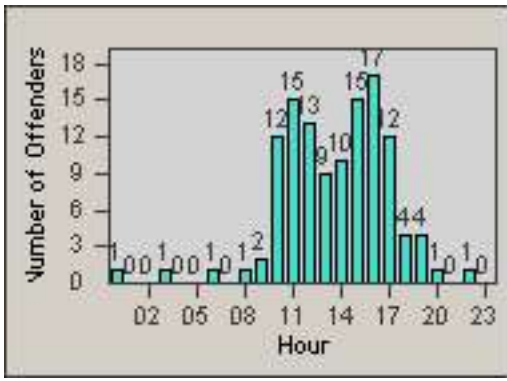

Redflex Redlight Offender Statistics

CONTRACT: Los Alamitos   LOCATION: LAL-KAAL-03 Katella Ave
DATE FROM: 01-Oct-2017   DATE TO: 31-Oct-2017

LANE 1

LANE 2

LANE 3