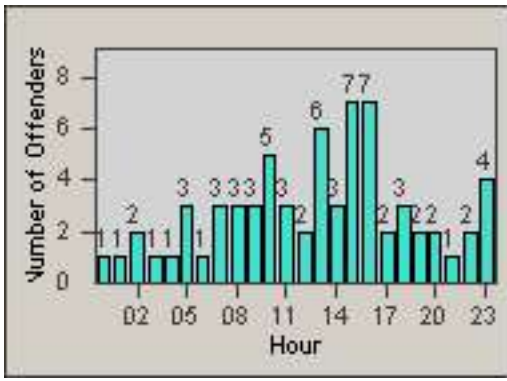

Redflex Redlight Offender Statistics

CONTRACT: Los Alamitos

LOCATION: LAL-KAAL-01 Katella Ave

DATE FROM: 01-Feb-2018

DATE TO: 28-Feb-2018

LANE 4

LANE TOTAL

Redflex Redlight Offender Statistics