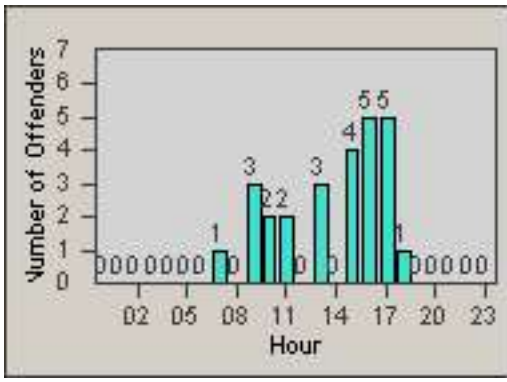

Redflex Redlight Offender Statistics

CONTRACT: Los Alamitos
DATE FROM: 01-Jan-2018

LOCATION: LAL-KAAL-03 Katella Ave
DATE TO: 31-Jan-2018

LANE 1