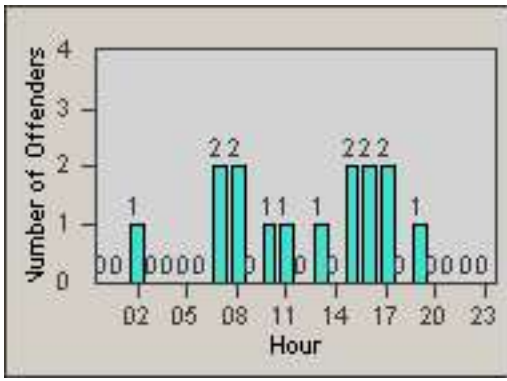

LANE 4

LANE TOTAL

Redflex Redlight Offender Statistics

CONTRACT: Los Alamitos LOCATION: LAL-KAAL-03 Katella Ave
 DATE FROM: 01-Dec-2017 DATE TO: 31-Dec-2017

LANE 1

LANE 2

LANE 3

Redflex Redlight Offender Statistics