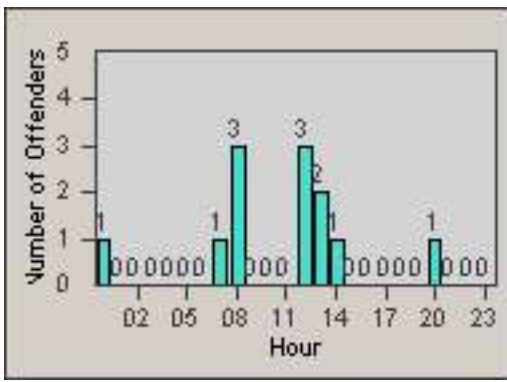

Redflex Redlight Offender Statistics

CONTRACT: Los Alamitos LOCATION: LAL-KAAL-01 Katella Ave
 DATE FROM: 01-Nov-2017 DATE TO: 30-Nov-2017

LANE 1

LANE 2

LANE 3

Redflex Redlight Offender Statistics

CONTRACT: Los Alamitos
 DATE FROM: 01-Nov-2017