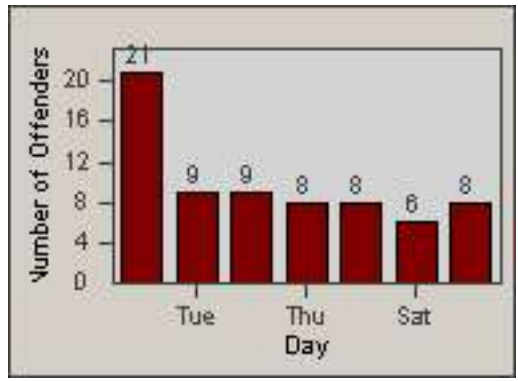

Redflex Redlight Offender Statistics

CONTRACT: Los Alamitos

LOCATION: LAL-KAAL-03 Katella Ave

DATE FROM: 02-Feb-2018

DATE TO: 28-Feb-2018

LANE 4