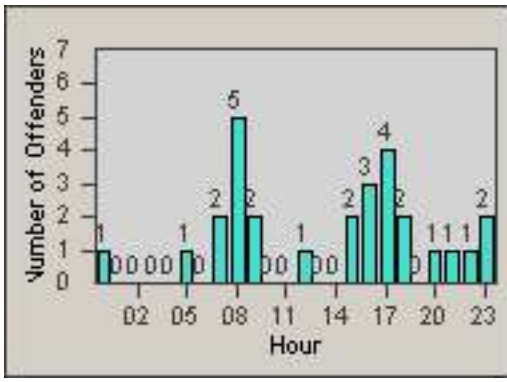

Redflex Redlight Offender Statistics

CONTRACT: Los Alamitos   LOCATION: LAL-KABL-01 Katella Ave
DATE FROM: 01-Sep-2017   DATE TO: 30-Sep-2017

LANE 1