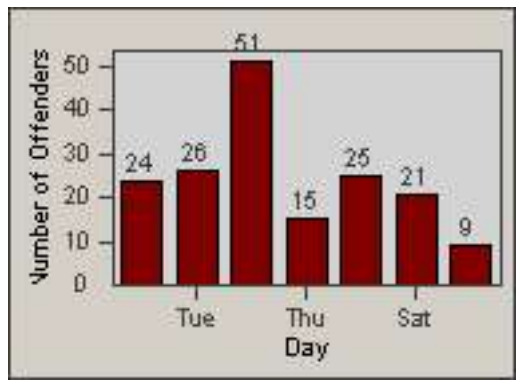

LANE 1

LANE 2

LANE 3

Redflex Redlight Offender Statistics

CONTRACT: Los Alamitos LOCATION: LAL-KAAL-03 Katella Ave
 DATE FROM: 01-Jan-2018 DATE TO: 31-Jan-2018

LANE 4

LANE TOTAL

Redflex Redlight Offender Statistics