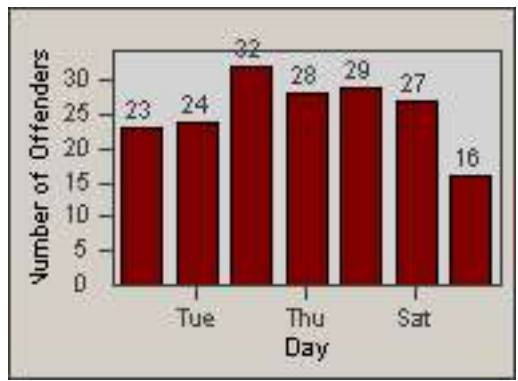

Redflex Redlight Offender Statistics

CONTRACT: Los Alamitos   LOCATION: LAL-KABL-01 Katella Ave
DATE FROM: 01-Nov-2017   DATE TO: 30-Nov-2017

LANE 4

LANE TOTAL