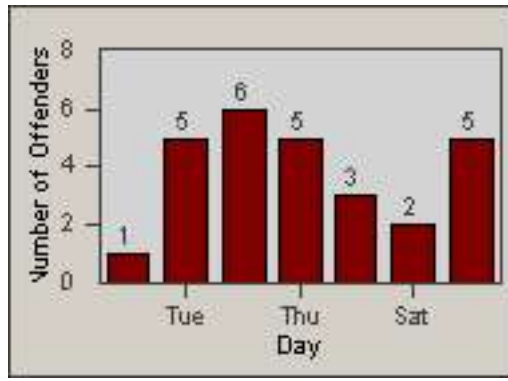

Redflex Redlight Offender Statistics

CONTRACT: Los Alamitos
DATE FROM: 01-Mar-2018

LOCATION: LAL-KABL-01 Katella Ave
DATE TO: 31-Mar-2018

LANE 1

LANE 2

LANE 3