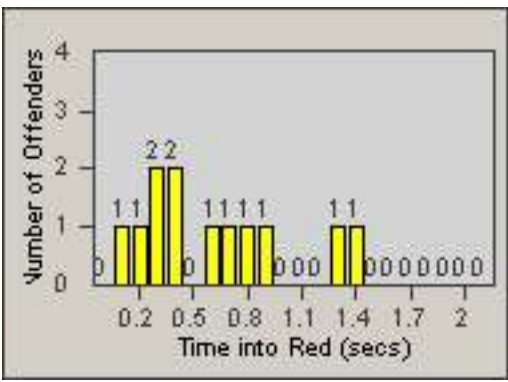

Redflex Redlight Offender Statistics

CONTRACT: Los Alamitos LOCATION: LAL-KAAL-01 Katella Ave
 DATE FROM: 01-Nov-2017 DATE TO: 30-Nov-2017

LANE 1

LANE 2

LANE 3

Redflex Redlight Offender Statistics

CONTRACT: Los Alamitos
 DATE FROM: 01-Nov-2017