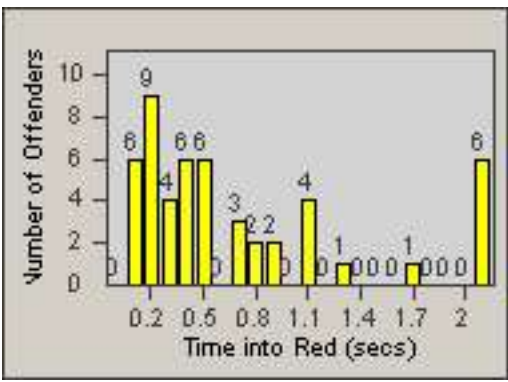

CONTRACT: Los Alamitos LOCATION: LAL-KAAL-03 Katella Ave
 DATE FROM: 01-Nov-2017 DATE TO: 30-Nov-2017

LANE 1

LANE 2

LANE 3

Redflex Redlight Offender Statistics

CONTRACT: Los Alamitos LOCATION: LAL-KAAL-03 Katella Ave
 DATE FROM: 01-Nov-2017 DATE TO: 30-Nov-2017