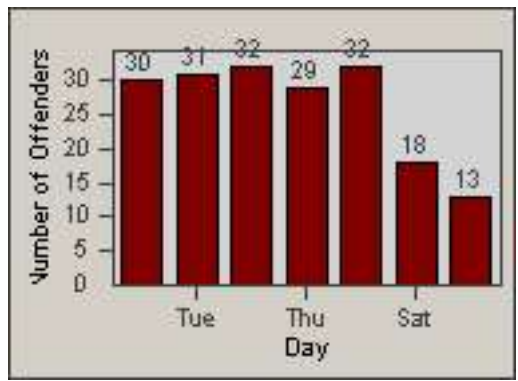

Redflex Redlight Offender Statistics

CONTRACT: Los Alamitos   LOCATION: LAL-KAAL-01 Katella Ave
DATE FROM: 01-Jan-2018   DATE TO: 31-Jan-2018

LANE 4

LANE TOTAL