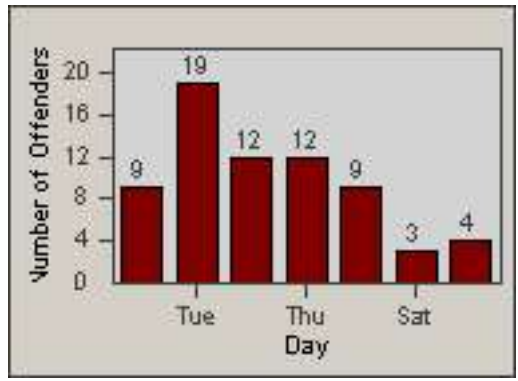

Redflex Redlight Offender Statistics

CONTRACT: Los Alamitos

LOCATION: LAL-KAAL-01 Katella Ave

DATE FROM: 01-Feb-2018

DATE TO: 28-Feb-2018

LANE 4

LANE TOTAL

Redflex Redlight Offender Statistics