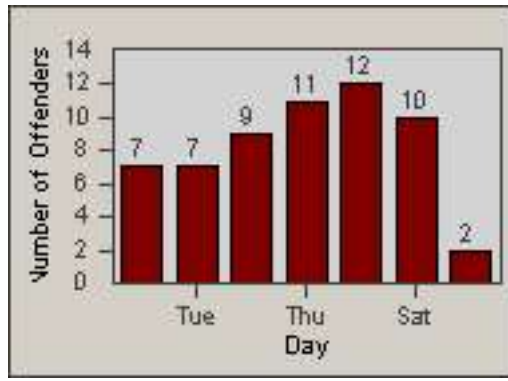

Redflex Redlight Offender Statistics

CONTRACT: Los Alamitos
DATE FROM: 01-Nov-2017

LOCATION: LAL-KABL-01 Katella Ave
DATE TO: 30-Nov-2017

LANE 1

LANE 2

LANE 3