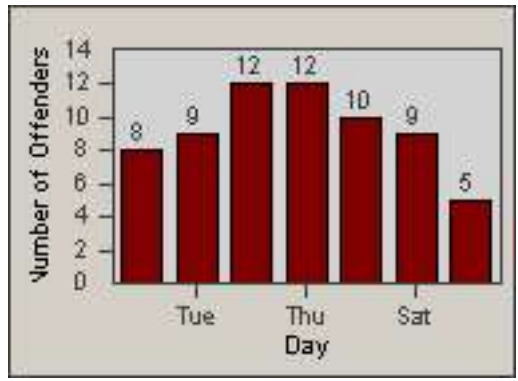

Redflex Redlight Offender Statistics

CONTRACT: Los Alamitos   LOCATION: LAL-KAAL-01 Katella Ave
DATE FROM: 01-Mar-2018   DATE TO: 31-Mar-2018

LANE 4