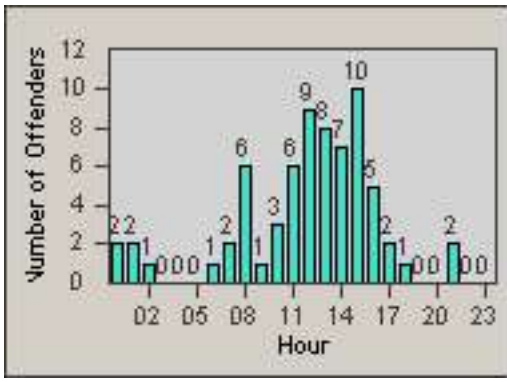

Redflex Redlight Offender Statistics

CONTRACT: Los Alamitos   LOCATION: LAL-KAAL-01 Katella Ave
DATE FROM: 01-Dec-2017   DATE TO: 31-Dec-2017

LANE 1