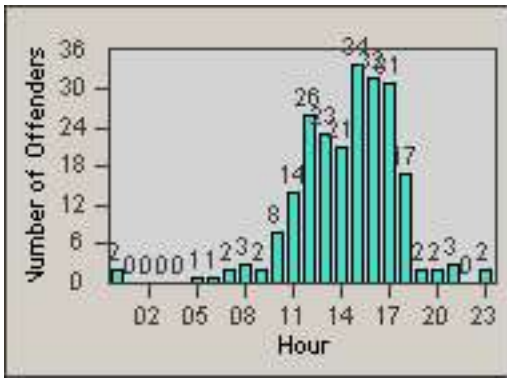

Redflex Redlight Offender Statistics

CONTRACT: Los Alamitos

LOCATION: LAL-KAAL-01 Katella Ave

DATE FROM: 01-Sep-2017

DATE TO: 30-Sep-2017

LANE 1

LANE 2

LANE 3