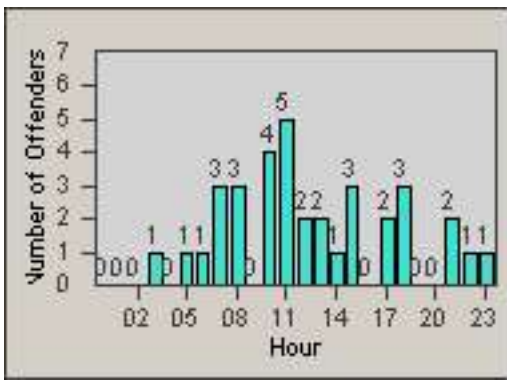

CONTRACT: Los Alamitos

LOCATION: LAL-KAAL-03 Katella Ave

DATE FROM: 02-Feb-2018

DATE TO: 28-Feb-2018

LANE 1

LANE 2

LANE 3

Redflex Redlight Offender Statistics