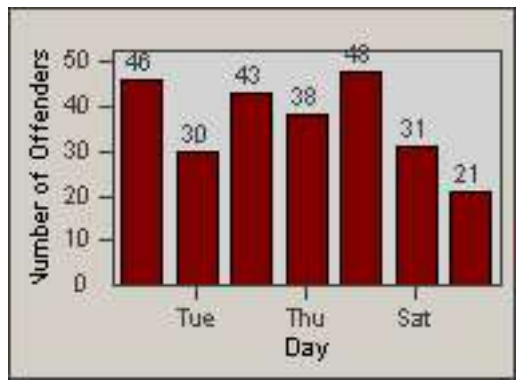

CONTRACT: Los Alamitos

LOCATION: LAL-KAAL-03 Katella Ave

DATE FROM: 02-Feb-2018

DATE TO: 28-Feb-2018

LANE 4

LANE TOTAL

Redflex Redlight Offender Statistics

CONTRACT: Los Alamitos LOCATION: LAL-KAAL-03 Katella Ave
 DATE FROM: 01-Mar-2018 DATE TO: 31-Mar-2018