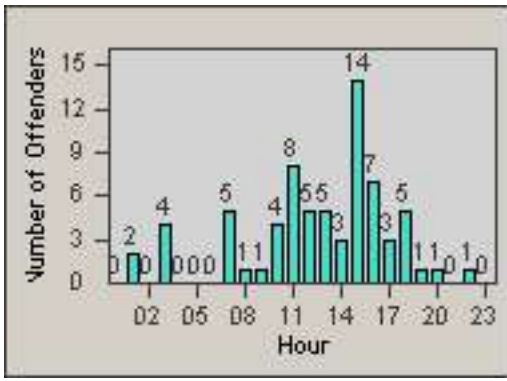

Redflex Redlight Offender Statistics

CONTRACT: Los Alamitos
 DATE FROM: 01-Jan-2018

LOCATION: LAL-KAAL-01 Katella Ave
 DATE TO: 31-Jan-2018

LANE 1

LANE 2

LANE 3

Redflex Redlight Offender Statistics

CONTRACT: Los Alamitos LOCATION: LAL-KAAL-01 Katella Ave
 DATE FROM: 01-Jan-2018 DATE TO: 31-Jan-2018