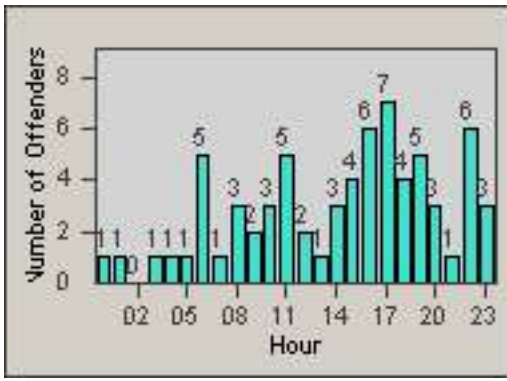

Redflex Redlight Offender Statistics

CONTRACT: Los Alamitos

LOCATION: LAL-KAAL-03 Katella Ave

DATE FROM: 02-Feb-2018

DATE TO: 28-Feb-2018

LANE 4