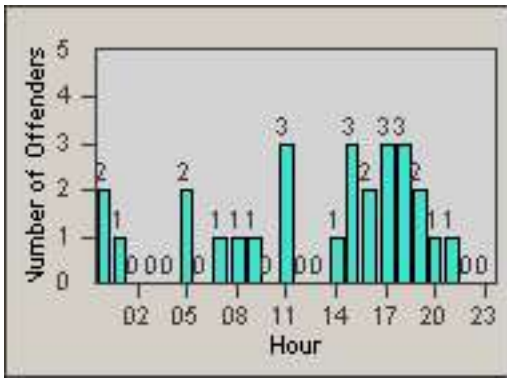

Redflex Redlight Offender Statistics

CONTRACT: Los Alamitos
DATE FROM: 01-Mar-2018

LOCATION: LAL-KABL-01 Katella Ave
DATE TO: 31-Mar-2018

LANE 1

LANE 2

LANE 3