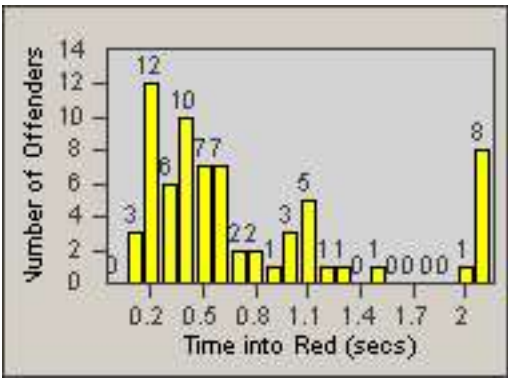

Redflex Redlight Offender Statistics

CONTRACT: Los Alamitos
 DATE FROM: 01-Jan-2018

LOCATION: LAL-KAAL-01 Katella Ave
 DATE TO: 31-Jan-2018

LANE 1

LANE 2

LANE 3

Redflex Redlight Offender Statistics

CONTRACT: Los Alamitos LOCATION: LAL-KAAL-01 Katella Ave
 DATE FROM: 01-Jan-2018 DATE TO: 31-Jan-2018