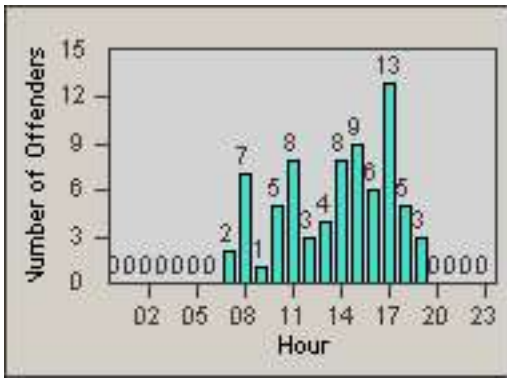

Redflex Redlight Offender Statistics

CONTRACT: Los Alamitos   LOCATION: LAL-KAAL-03 Katella Ave
DATE FROM: 01-Mar-2018   DATE TO: 31-Mar-2018

LANE 1