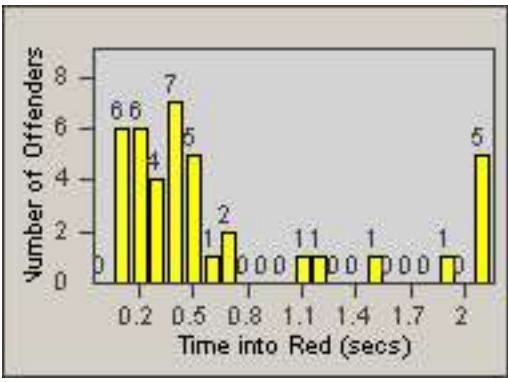

LANE 4

LANE TOTAL

Redflex Redlight Offender Statistics

CONTRACT: Los Alamitos
 DATE FROM: 01-Oct-2017

LOCATION: LAL-KABL-01 Katella Ave
 DATE TO: 31-Oct-2017

LANE 1

LANE 2

LANE 3