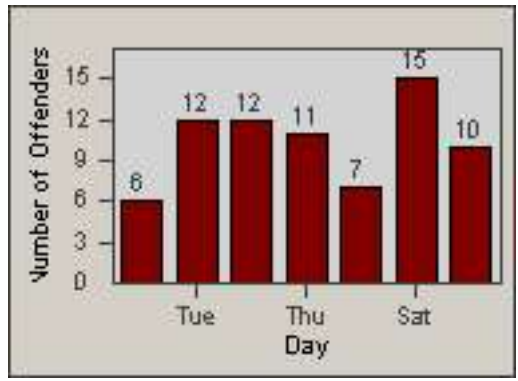

LANE 1

LANE 2

LANE 3

Redflex Redlight Offender Statistics

CONTRACT: Los Alamitos LOCATION: LAL-KAAL-03 Katella Ave
 DATE FROM: 01-Oct-2017 DATE TO: 31-Oct-2017

LANE 4

LANE TOTAL

Redflex Redlight Offender Statistics