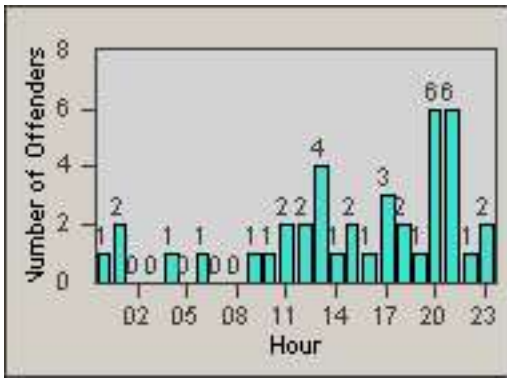

Redflex Redlight Offender Statistics

CONTRACT: Los Alamitos   LOCATION: LAL-KABL-01 Katella Ave
DATE FROM: 01-Feb-2018   DATE TO: 28-Feb-2018

LANE 1

LANE 2

LANE 3