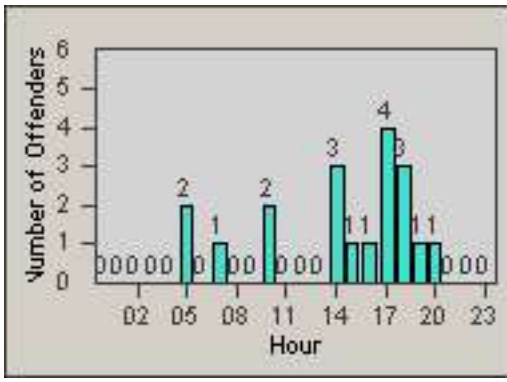

Redflex Redlight Offender Statistics

CONTRACT: Los Alamitos
DATE FROM: 01-Mar-2018

LOCATION: LAL-KABL-01 Katella Ave
DATE TO: 31-Mar-2018

LANE 1