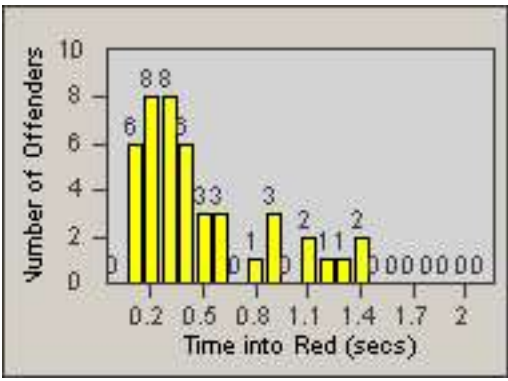

Redflex Redlight Offender Statistics

CONTRACT: Los Alamitos   LOCATION: LAL-KAAL-03 Katella Ave
DATE FROM: 01-Dec-2017   DATE TO: 31-Dec-2017

LANE 4