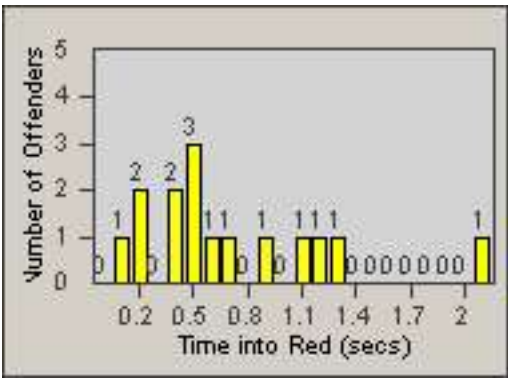

LANE 4

LANE TOTAL

Redflex Redlight Offender Statistics

CONTRACT: Los Alamitos LOCATION: LAL-KAAL-03 Katella Ave
 DATE FROM: 01-Dec-2017 DATE TO: 31-Dec-2017

LANE 1

LANE 2

LANE 3

Redflex Redlight Offender Statistics