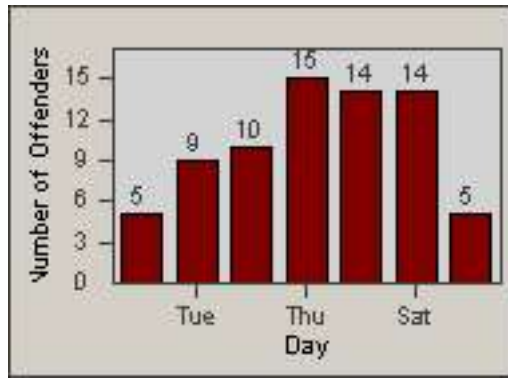

Redflex Redlight Offender Statistics

CONTRACT: Los Alamitos
DATE FROM: 01-Sep-2017

LOCATION: LAL-KAAL-03 Katella Ave
DATE TO: 30-Sep-2017

LANE 4