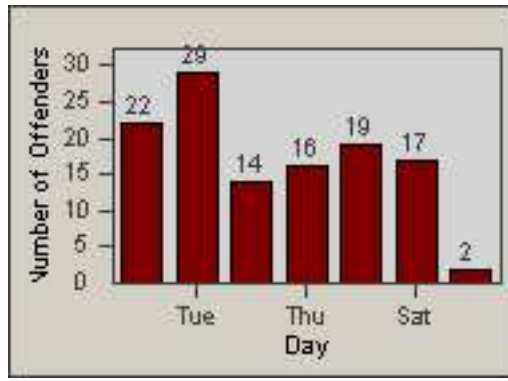

Redflex Redlight Offender Statistics

CONTRACT: Los Alamitos   LOCATION: LAL-KAAL-03 Katella Ave
DATE FROM: 01-Oct-2017   DATE TO: 31-Oct-2017

LANE 1

LANE 2

LANE 3