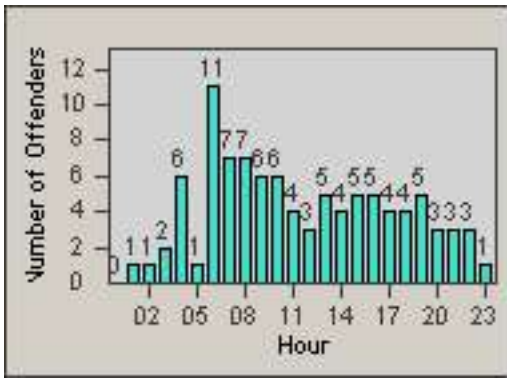

LANE 1

LANE 2

LANE 3

Redflex Redlight Offender Statistics

CONTRACT: Los Alamitos LOCATION: LAL-KAAL-03 Katella Ave
 DATE FROM: 01-Mar-2018 DATE TO: 31-Mar-2018

LANE 4

LANE TOTAL

Redflex Redlight Offender Statistics