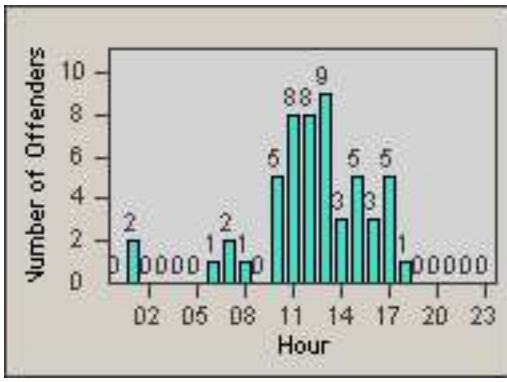

Redflex Redlight Offender Statistics

CONTRACT: Los Alamitos
DATE FROM: 01-Jan-2018

LOCATION: LAL-KAAL-01 Katella Ave
DATE TO: 31-Jan-2018

LANE 1