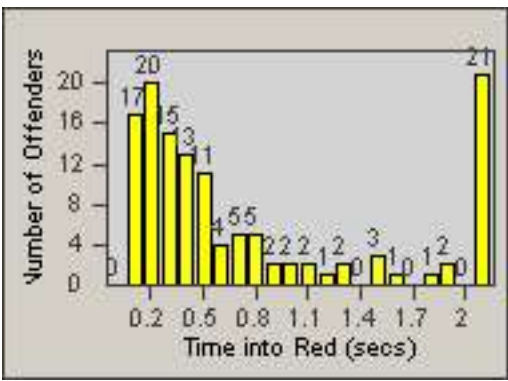

Redflex Redlight Offender Statistics

CONTRACT: Los Alamitos LOCATION: LAL-KABL-01 Katella Ave
 DATE FROM: 01-Oct-2017 DATE TO: 31-Oct-2017

LANE 4

LANE TOTAL

Redflex Redlight Offender Statistics

CONTRACT: Los Alamitos
 DATE FROM: 01-Nov-2017