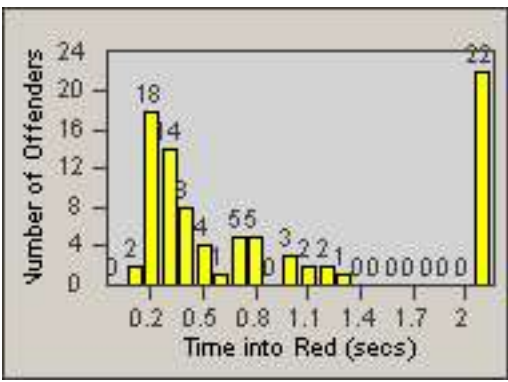

LANE 4

LANE TOTAL

Redflex Redlight Offender Statistics

CONTRACT: Los Alamitos LOCATION: LAL-KABL-01 Katella Ave
 DATE FROM: 01-Dec-2017 DATE TO: 31-Dec-2017

LANE 1

LANE 2

LANE 3

Redflex Redlight Offender Statistics