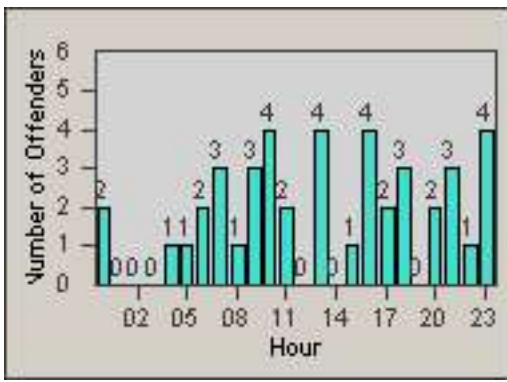

Redflex Redlight Offender Statistics

CONTRACT: Los Alamitos
DATE FROM: 01-Jan-2018

LOCATION: LAL-KAAL-03 Katella Ave
DATE TO: 31-Jan-2018

LANE 1

LANE 2

LANE 3