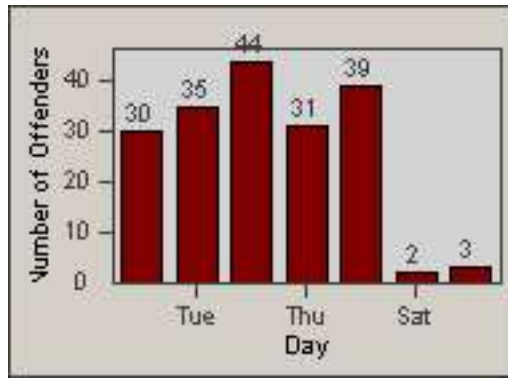

Redflex Redlight Offender Statistics

CONTRACT: Los Alamitos   LOCATION: LAL-KAAL-01 Katella Ave
DATE FROM: 01-Mar-2018   DATE TO: 31-Mar-2018

LANE 1