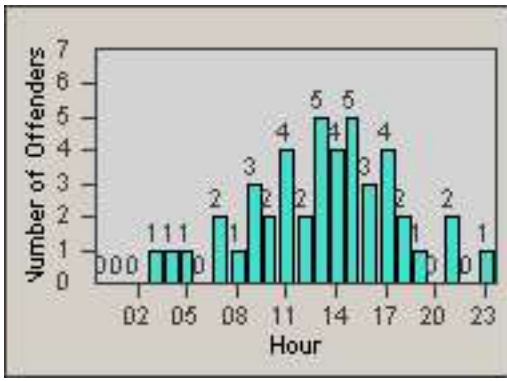

Redflex Redlight Offender Statistics

CONTRACT: Los Alamitos   LOCATION: LAL-KAAL-03 Katella Ave
DATE FROM: 01-Dec-2017   DATE TO: 31-Dec-2017

LANE 4