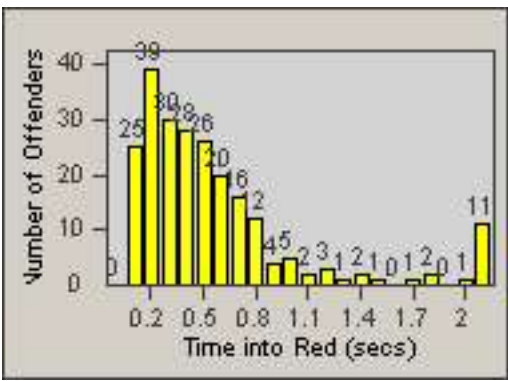

LANE 1

LANE 2

LANE 3

Redflex Redlight Offender Statistics

CONTRACT: Los Alamitos
 DATE FROM: 01-Dec-2017

LOCATION: LAL-KAAL-01 Katella Ave
 DATE TO: 31-Dec-2017

LANE 4

LANE TOTAL