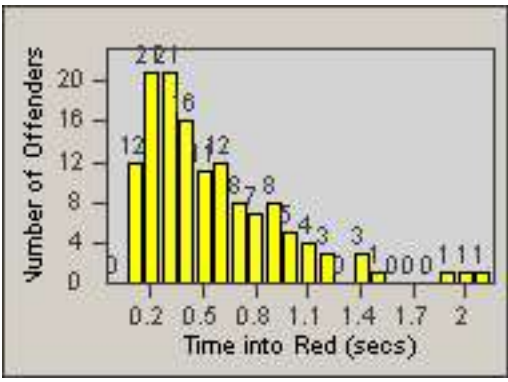

LANE 4

LANE TOTAL

Redflex Redlight Offender Statistics

CONTRACT: Los Alamitos
 DATE FROM: 01-Feb-2018

LOCATION: LAL-KAAL-01 Katella Ave
 DATE TO: 28-Feb-2018

LANE 1

LANE 2

LANE 3