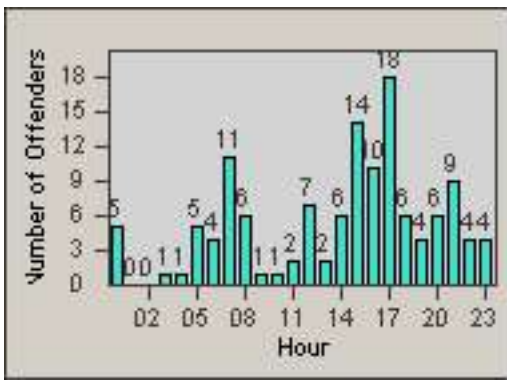

Redflex Redlight Offender Statistics

CONTRACT: Los Alamitos LOCATION: LAL-KABL-01 Katella Ave
 DATE FROM: 01-Oct-2017 DATE TO: 31-Oct-2017

LANE 4

LANE TOTAL

Redflex Redlight Offender Statistics

CONTRACT: Los Alamitos
 DATE FROM: 01-Nov-2017