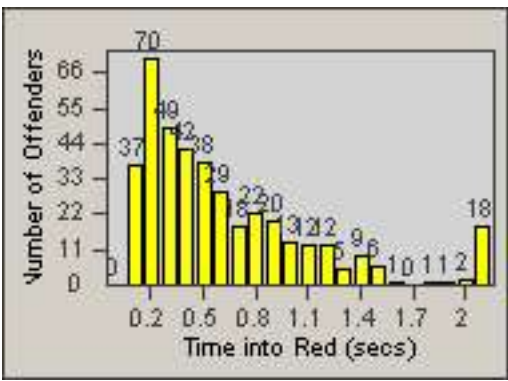

Redflex Redlight Offender Statistics

CONTRACT: Los Alamitos

LOCATION: LAL-KAAL-01 Katella Ave

DATE FROM: 01-Feb-2018

DATE TO: 28-Feb-2018

LANE 4

LANE TOTAL

Redflex Redlight Offender Statistics