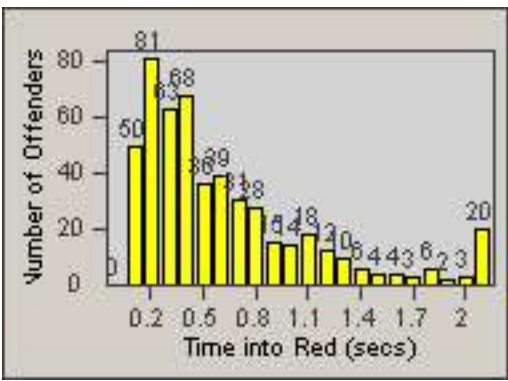

Redflex Redlight Offender Statistics

CONTRACT: Los Alamitos
 DATE FROM: 01-Sep-2017

LOCATION: LAL-KAAL-01 Katella Ave
 DATE TO: 30-Sep-2017

LANE 4

LANE TOTAL

Redflex Redlight Offender Statistics

CONTRACT: Los Alamitos LOCATION: LAL-KAAL-01 Katella Ave
 DATE FROM: 01-Oct-2017 DATE TO: 31-Oct-2017