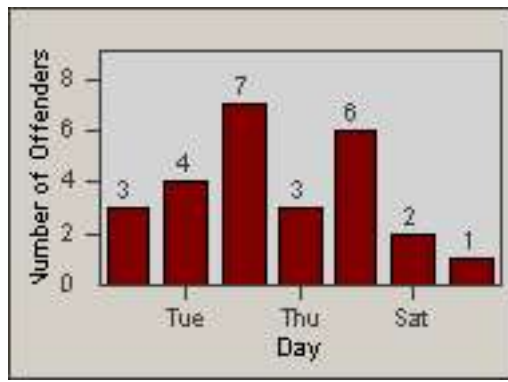

CONTRACT: Los Alamitos LOCATION: LAL-KAAL-01 Katella Ave
 DATE FROM: 01-Mar-2018 DATE TO: 31-Mar-2018

LANE 1

LANE 2

LANE 3

Redflex Redlight Offender Statistics

CONTRACT: Los Alamitos LOCATION: LAL-KAAL-01 Katella Ave
 DATE FROM: 01-Mar-2018 DATE TO: 31-Mar-2018