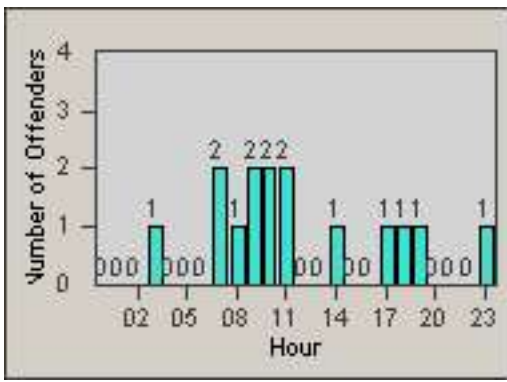

Redflex Redlight Offender Statistics

CONTRACT: Los Alamitos   LOCATION: LAL-KAAL-01 Katella Ave
DATE FROM: 01-Dec-2017   DATE TO: 31-Dec-2017

LANE 1

LANE 2

LANE 3