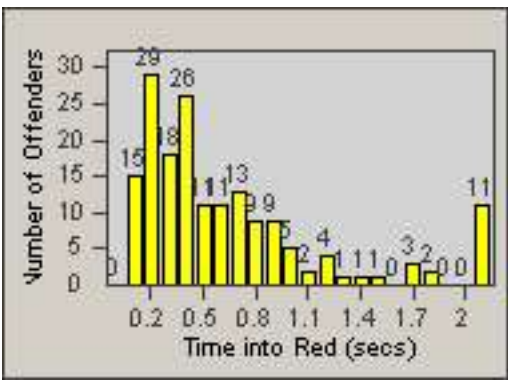

LANE 1

LANE 2

LANE 3

Redflex Redlight Offender Statistics

CONTRACT: Los Alamitos LOCATION: LAL-KAAL-03 Katella Ave
 DATE FROM: 01-Jan-2018 DATE TO: 31-Jan-2018

LANE 4

LANE TOTAL

Redflex Redlight Offender Statistics