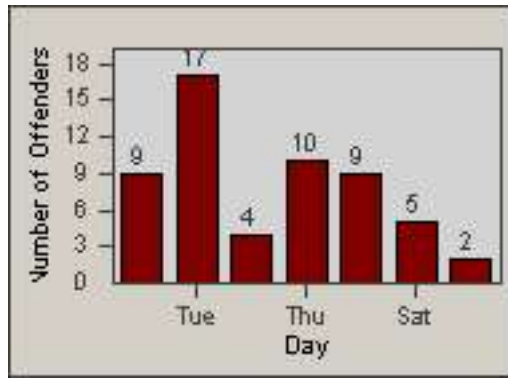

Redflex Redlight Offender Statistics

CONTRACT: Los Alamitos   LOCATION: LAL-KAAL-03 Katella Ave
DATE FROM: 01-Oct-2017   DATE TO: 31-Oct-2017

LANE 1