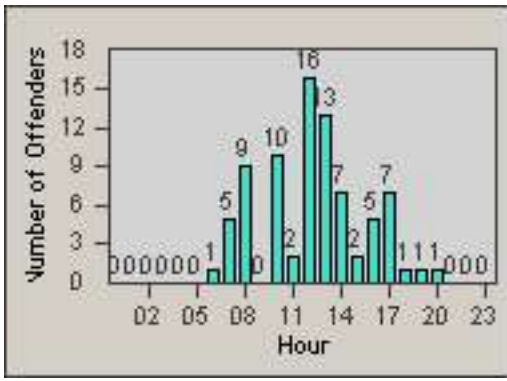

Redflex Redlight Offender Statistics

CONTRACT: Los Alamitos   LOCATION: LAL-KAAL-01 Katella Ave
DATE FROM: 01-Dec-2017   DATE TO: 31-Dec-2017

LANE 1

LANE 2

LANE 3