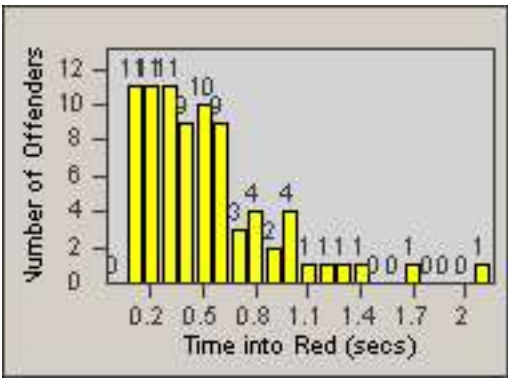

Redflex Redlight Offender Statistics

CONTRACT: Los Alamitos   LOCATION: LAL-KAAL-01 Katella Ave
DATE FROM: 01-Dec-2017   DATE TO: 31-Dec-2017

LANE 1

LANE 2

LANE 3