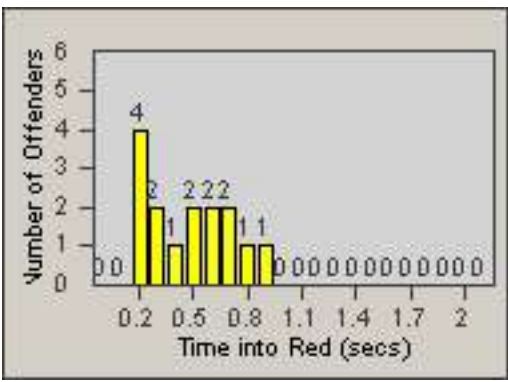

Redflex Redlight Offender Statistics

CONTRACT: Los Alamitos   LOCATION: LAL-KAAL-01 Katella Ave
DATE FROM: 01-Dec-2017   DATE TO: 31-Dec-2017

LANE 1

LANE 2

LANE 3