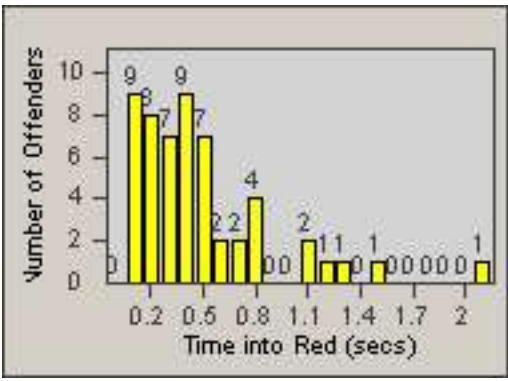

Redflex Redlight Offender Statistics

CONTRACT: Los Alamitos
DATE FROM: 01-Jan-2018

LOCATION: LAL-KABL-01 Katella Ave
DATE TO: 31-Jan-2018

LANE 1

LANE 2

LANE 3