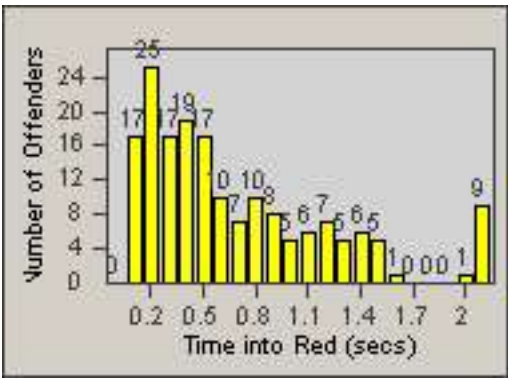

LANE 4

LANE TOTAL

Redflex Redlight Offender Statistics

CONTRACT: Los Alamitos
 DATE FROM: 01-Feb-2018

LOCATION: LAL-KAAL-01 Katella Ave
 DATE TO: 28-Feb-2018

LANE 1

LANE 2

LANE 3