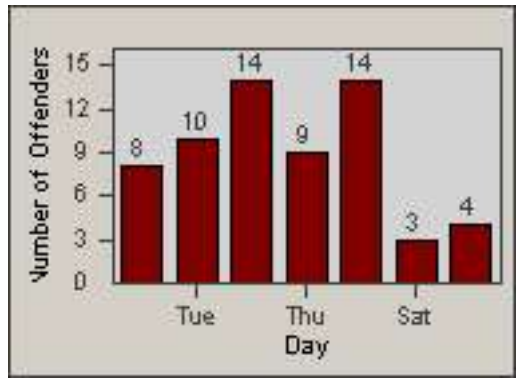

Redflex Redlight Offender Statistics

CONTRACT: Los Alamitos
DATE FROM: 01-Sep-2017

LOCATION: LAL-KAAL-01 Katella Ave
DATE TO: 30-Sep-2017

LANE 4