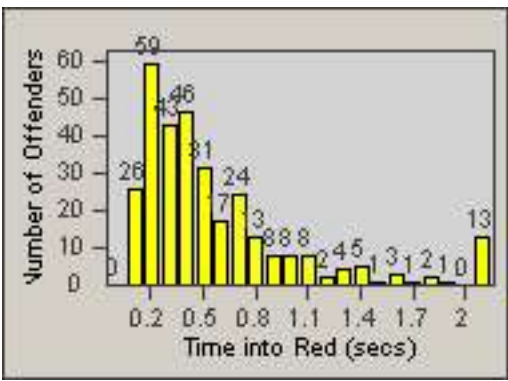

Redflex Redlight Offender Statistics

CONTRACT: Los Alamitos
DATE FROM: 01-Sep-2017

LOCATION: LAL-KAAL-03 Katella Ave
DATE TO: 30-Sep-2017

LANE 4

LANE TOTAL