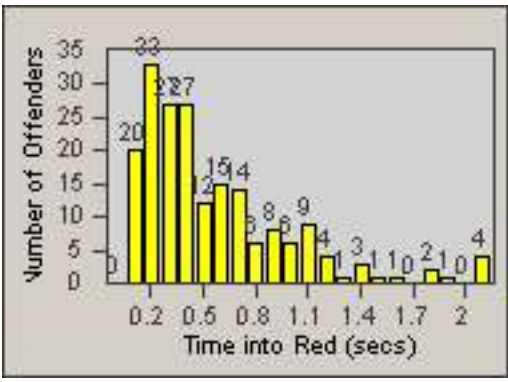

Redflex Redlight Offender Statistics

CONTRACT: Los Alamitos

LOCATION: LAL-KAAL-01 Katella Ave

DATE FROM: 01-Sep-2017

DATE TO: 30-Sep-2017

LANE 1

LANE 2

LANE 3