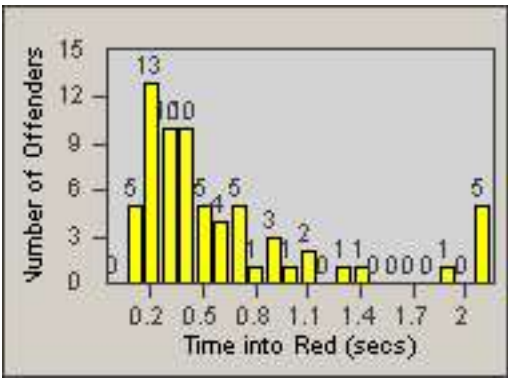

LANE 1

LANE 2

LANE 3

Redflex Redlight Offender Statistics

CONTRACT: Los Alamitos
 DATE FROM: 01-Oct-2017

LOCATION: LAL-KAAL-01 Katella Ave
 DATE TO: 31-Oct-2017

LANE 4

LANE TOTAL