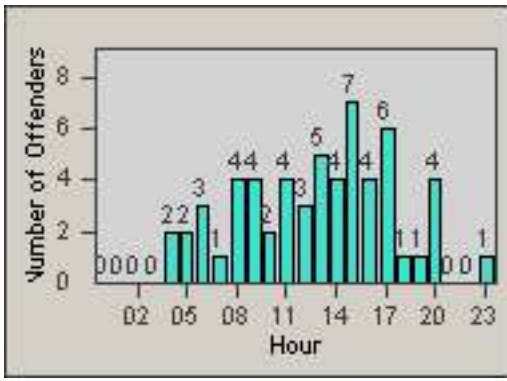

Redflex Redlight Offender Statistics

CONTRACT: Los Alamitos
DATE FROM: 01-Nov-2017

LOCATION: LAL-KABL-01 Katella Ave
DATE TO: 30-Nov-2017

LANE 1

LANE 2

LANE 3