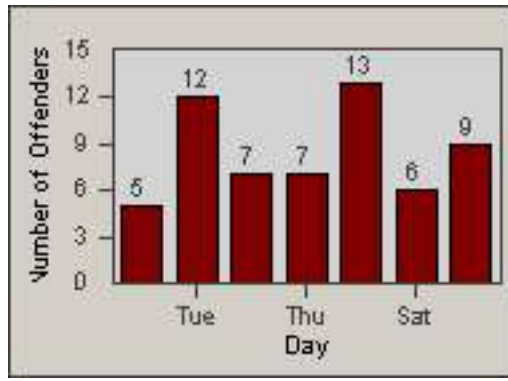

LANE 4

LANE TOTAL

Redflex Redlight Offender Statistics

CONTRACT: Los Alamitos LOCATION: LAL-KABL-01 Katella Ave
 DATE FROM: 01-Dec-2017 DATE TO: 31-Dec-2017

LANE 1

LANE 2

LANE 3

Redflex Redlight Offender Statistics