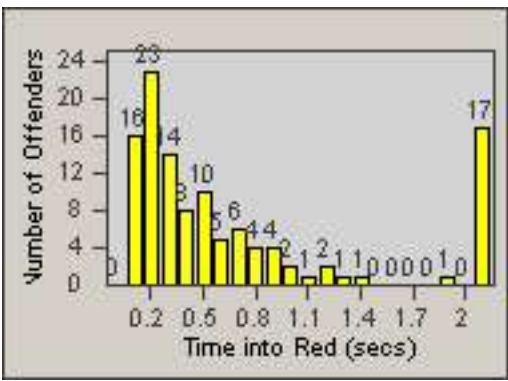

Redflex Redlight Offender Statistics

CONTRACT: Los Alamitos   LOCATION: LAL-KABL-01 Katella Ave
DATE FROM: 01-Sep-2017   DATE TO: 30-Sep-2017

LANE 4

LANE TOTAL