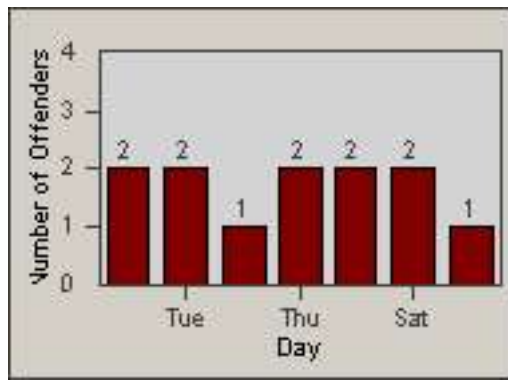

Redflex Redlight Offender Statistics

CONTRACT: Los Alamitos LOCATION: LAL-KAAL-01 Katella Ave
 DATE FROM: 01-Nov-2017 DATE TO: 30-Nov-2017

LANE 1

LANE 2

LANE 3

Redflex Redlight Offender Statistics

CONTRACT: Los Alamitos
 DATE FROM: 01-Nov-2017