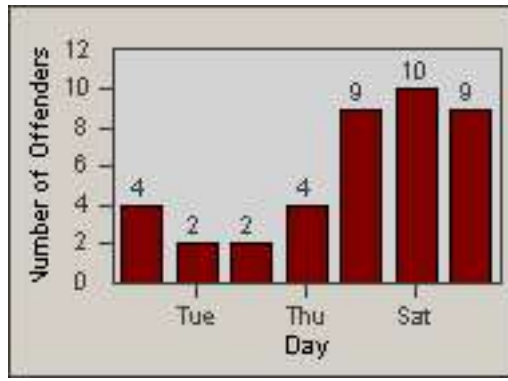

Redflex Redlight Offender Statistics

CONTRACT: Los Alamitos   LOCATION: LAL-KABL-01 Katella Ave
DATE FROM: 01-Feb-2018   DATE TO: 28-Feb-2018

LANE 1

LANE 2

LANE 3