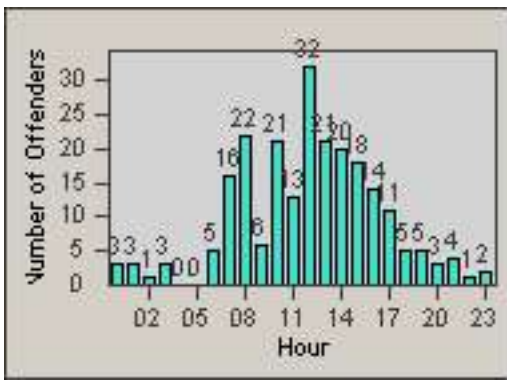

LANE 1

LANE 2

LANE 3

Redflex Redlight Offender Statistics

CONTRACT: Los Alamitos
 DATE FROM: 01-Dec-2017

LOCATION: LAL-KAAL-01 Katella Ave
 DATE TO: 31-Dec-2017

LANE 4

LANE TOTAL