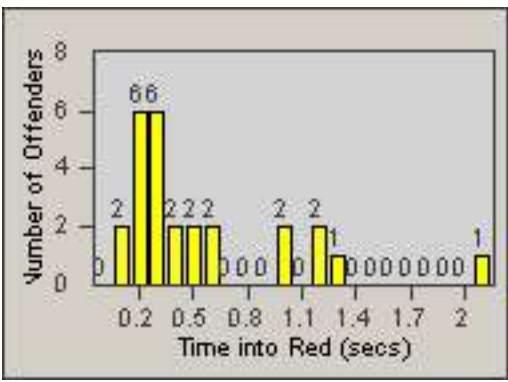

CONTRACT: Los Alamitos LOCATION: LAL-KAAL-01 Katella Ave
 DATE FROM: 01-Mar-2018 DATE TO: 31-Mar-2018

LANE 1

LANE 2

LANE 3

Redflex Redlight Offender Statistics

CONTRACT: Los Alamitos LOCATION: LAL-KAAL-01 Katella Ave
 DATE FROM: 01-Mar-2018 DATE TO: 31-Mar-2018