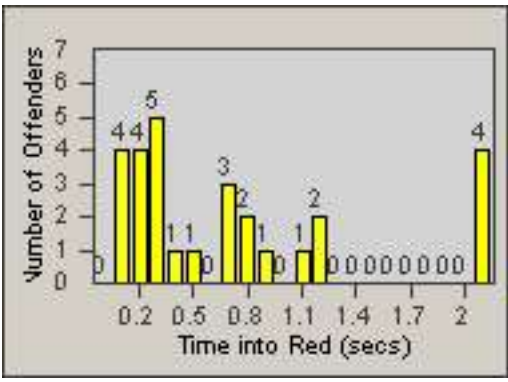

Redflex Redlight Offender Statistics

CONTRACT: Los Alamitos   LOCATION: LAL-KABL-01 Katella Ave
DATE FROM: 01-Sep-2017   DATE TO: 30-Sep-2017

LANE 1