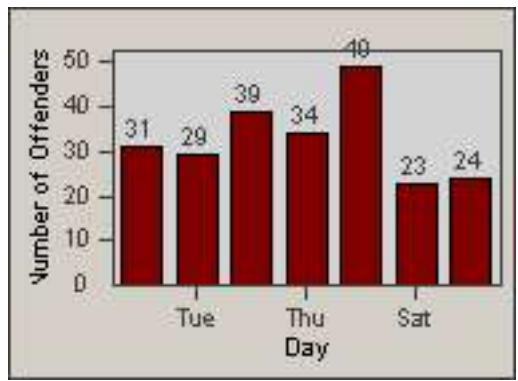

LANE 1

LANE 2

LANE 3

Redflex Redlight Offender Statistics

CONTRACT: Los Alamitos
 DATE FROM: 01-Dec-2017

LOCATION: LAL-KAAL-01 Katella Ave
 DATE TO: 31-Dec-2017

LANE 4

LANE TOTAL