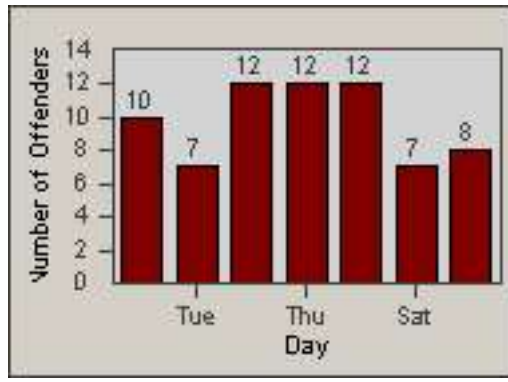

Redflex Redlight Offender Statistics

CONTRACT: Los Alamitos   LOCATION: LAL-KAAL-01 Katella Ave
DATE FROM: 01-Dec-2017   DATE TO: 31-Dec-2017

LANE 1