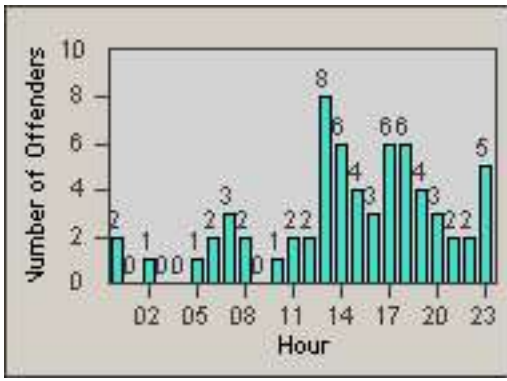

Redflex Redlight Offender Statistics

CONTRACT: Los Alamitos   LOCATION: LAL-KAAL-01 Katella Ave
DATE FROM: 01-Mar-2018   DATE TO: 31-Mar-2018

LANE 4