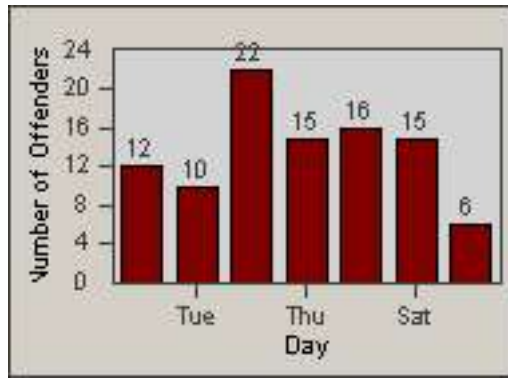

CONTRACT: Los Alamitos

LOCATION: LAL-KAAL-03 Katella Ave

DATE FROM: 02-Feb-2018

DATE TO: 28-Feb-2018

LANE 1

LANE 2

LANE 3

Redflex Redlight Offender Statistics