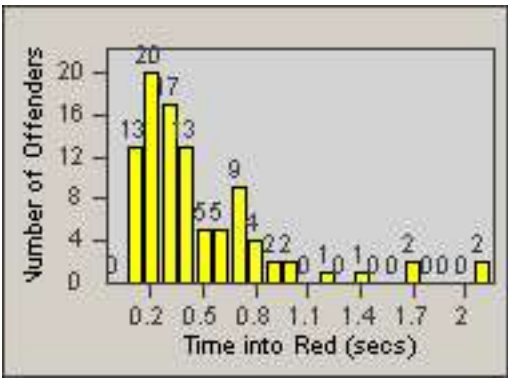

CONTRACT: Los Alamitos

LOCATION: LAL-KAAL-03 Katella Ave

DATE FROM: 02-Feb-2018

DATE TO: 28-Feb-2018

LANE 1

LANE 2

LANE 3

Redflex Redlight Offender Statistics