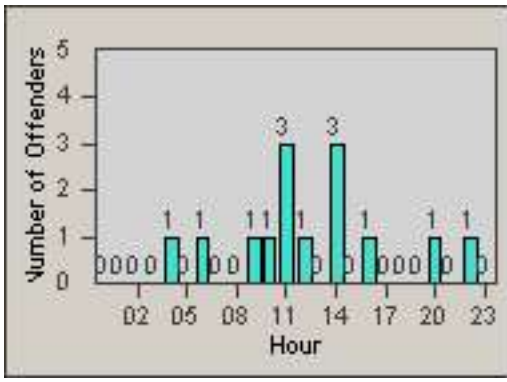

Redflex Redlight Offender Statistics

CONTRACT: Los Alamitos   LOCATION: LAL-KABL-01 Katella Ave
DATE FROM: 01-Feb-2018   DATE TO: 28-Feb-2018

LANE 1