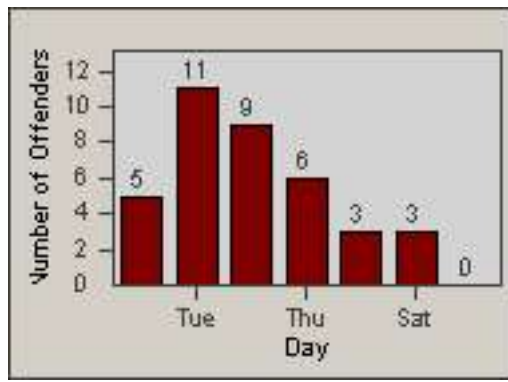

Redflex Redlight Offender Statistics

CONTRACT: Los Alamitos   LOCATION: LAL-KAAL-01 Katella Ave
DATE FROM: 01-Oct-2017   DATE TO: 31-Oct-2017

LANE 1

LANE 2

LANE 3