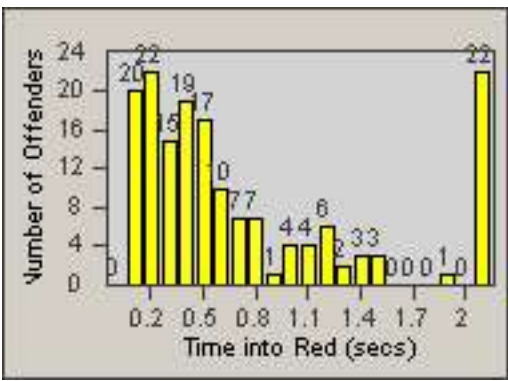

LANE 1

LANE 2

LANE 3

Redflex Redlight Offender Statistics

CONTRACT: Los Alamitos LOCATION: LAL-KABL-01 Katella Ave
 DATE FROM: 01-Jan-2018 DATE TO: 31-Jan-2018

LANE 4

LANE TOTAL

Redflex Redlight Offender Statistics