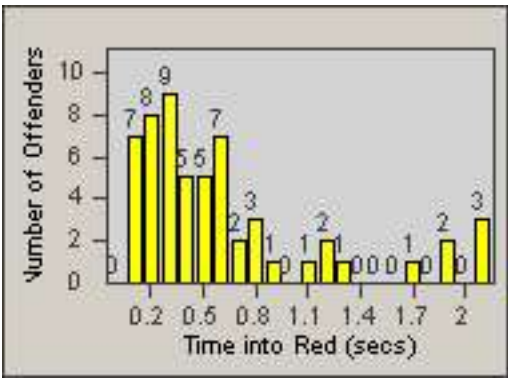

Redflex Redlight Offender Statistics

CONTRACT: Los Alamitos

LOCATION: LAL-KAAL-03 Katella Ave

DATE FROM: 02-Feb-2018

DATE TO: 28-Feb-2018

LANE 1