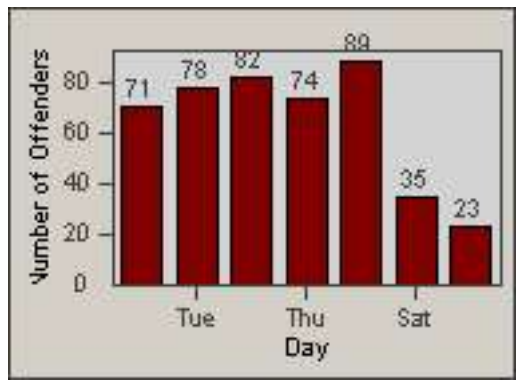

LANE 1

LANE 2

LANE 3

Redflex Redlight Offender Statistics

CONTRACT: Los Alamitos
 DATE FROM: 01-Oct-2017

LOCATION: LAL-KAAL-01 Katella Ave
 DATE TO: 31-Oct-2017

LANE 4

LANE TOTAL