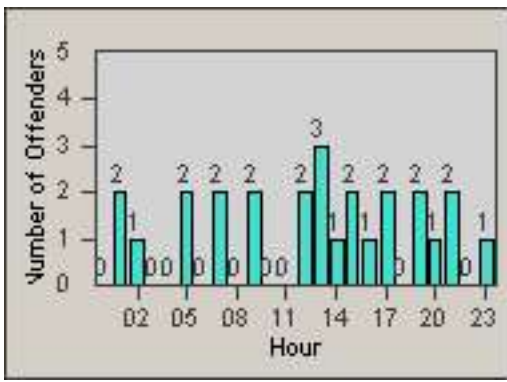

CONTRACT: Los Alamitos LOCATION: LAL-KAAL-01 Katella Ave
 DATE FROM: 01-Mar-2018 DATE TO: 31-Mar-2018

LANE 1

LANE 2

LANE 3

Redflex Redlight Offender Statistics

CONTRACT: Los Alamitos LOCATION: LAL-KAAL-01 Katella Ave
 DATE FROM: 01-Mar-2018 DATE TO: 31-Mar-2018