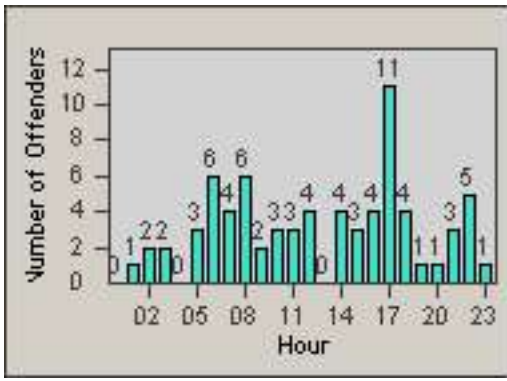

LANE 1

LANE 2

LANE 3

Redflex Redlight Offender Statistics

CONTRACT: Los Alamitos LOCATION: LAL-KAAL-03 Katella Ave
 DATE FROM: 01-Oct-2017 DATE TO: 31-Oct-2017

LANE 4

LANE TOTAL

Redflex Redlight Offender Statistics