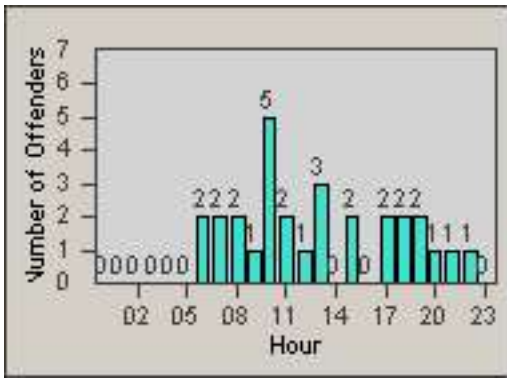

Redflex Redlight Offender Statistics

CONTRACT: Los Alamitos   LOCATION: LAL-KAAL-03 Katella Ave
DATE FROM: 01-Nov-2017   DATE TO: 30-Nov-2017

LANE 1

LANE 2

LANE 3