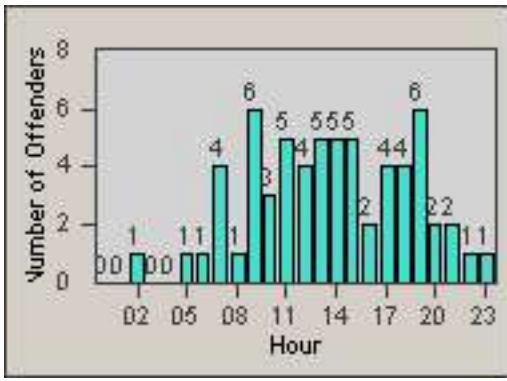

LANE 1

LANE 2

LANE 3

Redflex Redlight Offender Statistics

CONTRACT: Los Alamitos LOCATION: LAL-KAAL-03 Katella Ave
 DATE FROM: 01-Jan-2018 DATE TO: 31-Jan-2018

LANE 4

LANE TOTAL

Redflex Redlight Offender Statistics