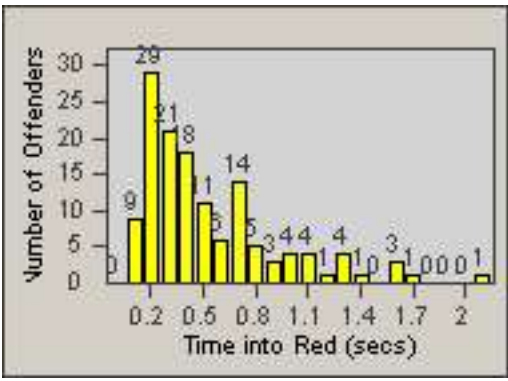

LANE 4

LANE TOTAL

Redflex Redlight Offender Statistics

CONTRACT: Los Alamitos LOCATION: LAL-KAAL-03 Katella Ave
 DATE FROM: 01-Sep-2017 DATE TO: 30-Sep-2017

LANE 1

LANE 2

LANE 3

Redflex Redlight Offender Statistics