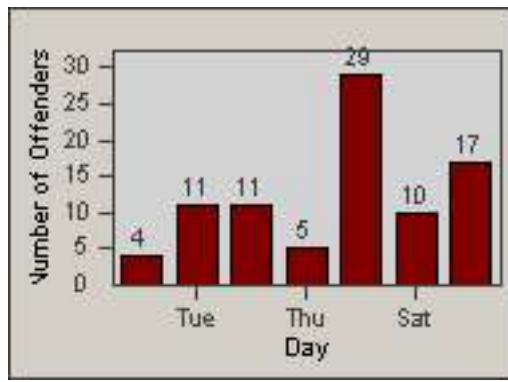

LANE 4

LANE TOTAL

Redflex Redlight Offender Statistics

CONTRACT: Los Alamitos LOCATION: LAL-KABL-01 Katella Ave
 DATE FROM: 01-Dec-2017 DATE TO: 31-Dec-2017

LANE 1

LANE 2

LANE 3

Redflex Redlight Offender Statistics