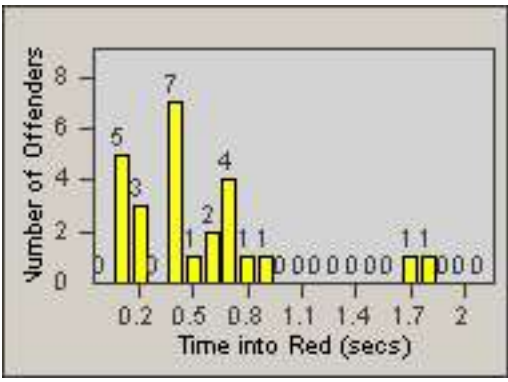

Redflex Redlight Offender Statistics

CONTRACT: Los Alamitos
DATE FROM: 01-Jan-2018

LOCATION: LAL-KAAL-03 Katella Ave
DATE TO: 31-Jan-2018

LANE 1