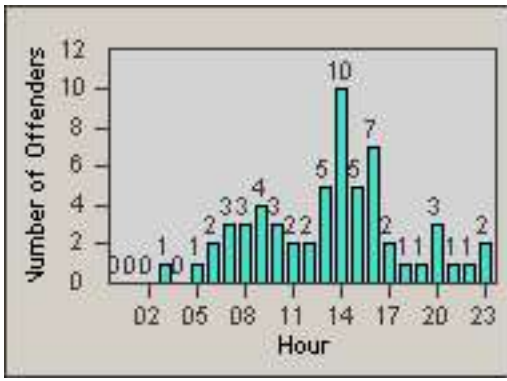

LANE 4

LANE TOTAL

Redflex Redlight Offender Statistics

CONTRACT: Los Alamitos LOCATION: LAL-KABL-01 Katella Ave
 DATE FROM: 01-Dec-2017 DATE TO: 31-Dec-2017

LANE 1

LANE 2

LANE 3

Redflex Redlight Offender Statistics