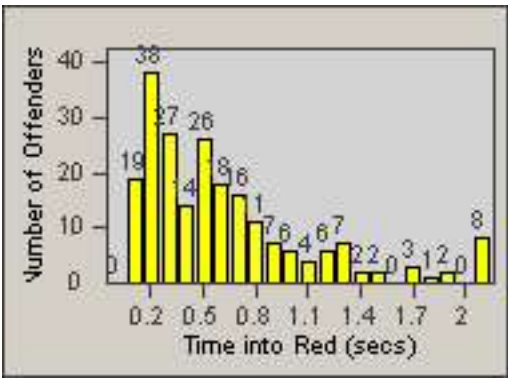

Redflex Redlight Offender Statistics

CONTRACT: Los Alamitos   LOCATION: LAL-KAAL-01 Katella Ave
DATE FROM: 01-Mar-2018   DATE TO: 31-Mar-2018

LANE 1

LANE 2

LANE 3