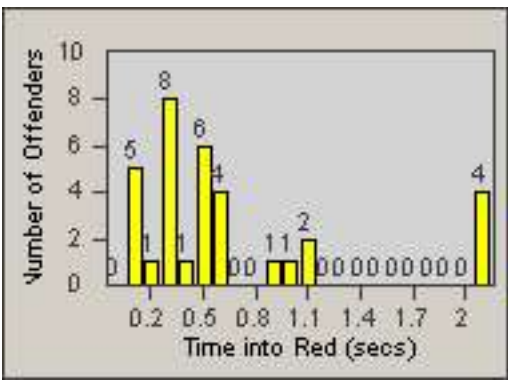

LANE 4

LANE TOTAL

Redflex Redlight Offender Statistics

CONTRACT: Los Alamitos LOCATION: LAL-KAAL-03 Katella Ave
 DATE FROM: 01-Dec-2017 DATE TO: 31-Dec-2017

LANE 1

LANE 2

LANE 3

Redflex Redlight Offender Statistics