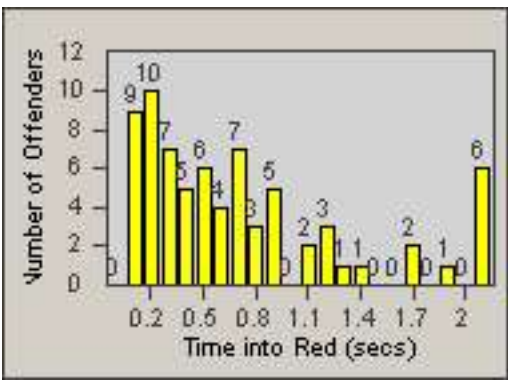

LOCATION: LAL-KABL-01 Katella Ave
 DATE TO: 30-Nov-2017

LANE 1

LANE 2

LANE 3

Redflex Redlight Offender Statistics

CONTRACT: Los Alamitos LOCATION: LAL-KABL-01 Katella Ave
 DATE FROM: 01-Nov-2017 DATE TO: 30-Nov-2017