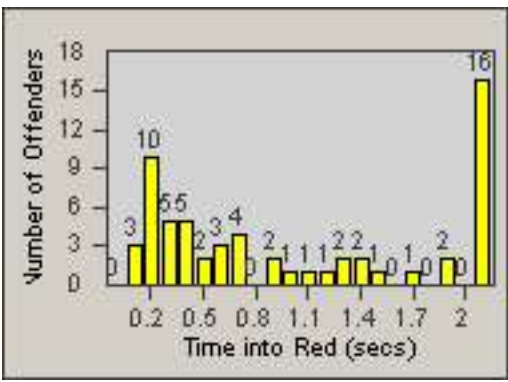

Redflex Redlight Offender Statistics

CONTRACT: Los Alamitos
DATE FROM: 01-Mar-2018

LOCATION: LAL-KABL-01 Katella Ave
DATE TO: 31-Mar-2018

LANE 1

LANE 2

LANE 3