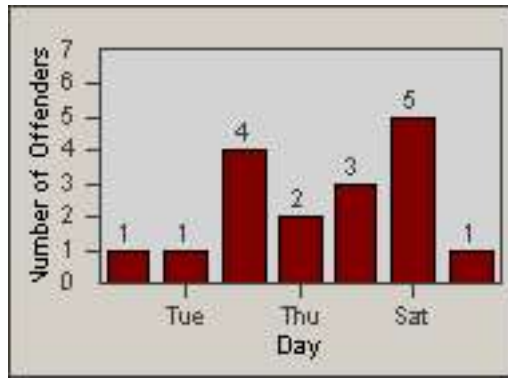

Redflex Redlight Offender Statistics

CONTRACT: Los Alamitos   LOCATION: LAL-KAAL-03 Katella Ave
DATE FROM: 01-Nov-2017   DATE TO: 30-Nov-2017

LANE 1