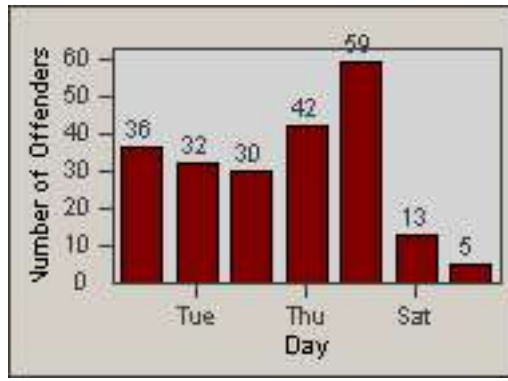

Redflex Redlight Offender Statistics

CONTRACT: Los Alamitos   LOCATION: LAL-KAAL-01 Katella Ave
DATE FROM: 01-Mar-2018   DATE TO: 31-Mar-2018

LANE 1

LANE 2

LANE 3