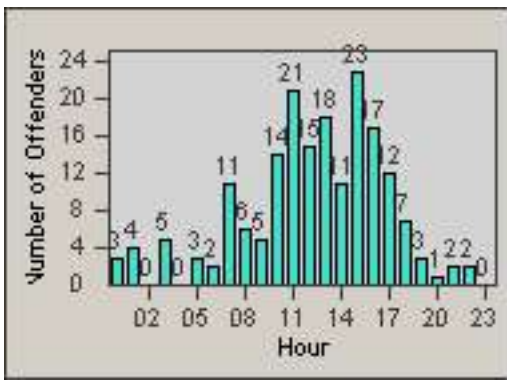

Redflex Redlight Offender Statistics

CONTRACT: Los Alamitos   LOCATION: LAL-KAAL-01 Katella Ave
DATE FROM: 01-Jan-2018   DATE TO: 31-Jan-2018

LANE 4

LANE TOTAL