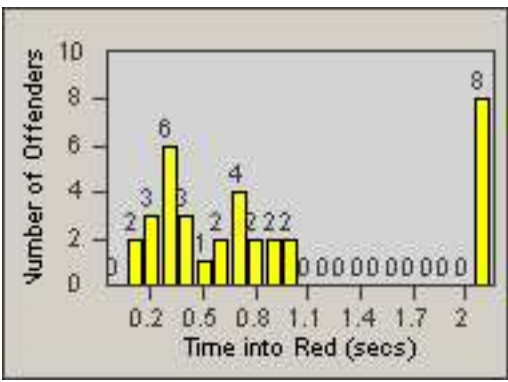

CONTRACT: Los Alamitos

LOCATION: LAL-KAAL-03 Katella Ave

DATE FROM: 02-Feb-2018

DATE TO: 28-Feb-2018

LANE 1

LANE 2

LANE 3

Redflex Redlight Offender Statistics