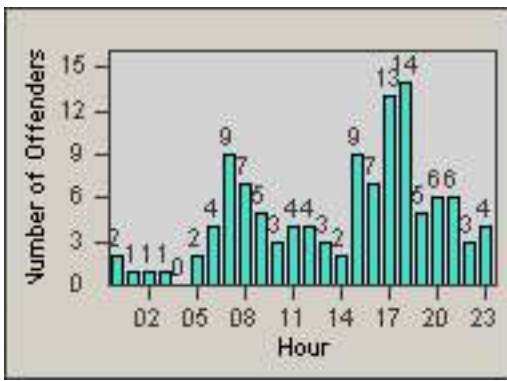

Redflex Redlight Offender Statistics

CONTRACT: Los Alamitos   LOCATION: LAL-KABL-01 Katella Ave
DATE FROM: 01-Sep-2017   DATE TO: 30-Sep-2017

LANE 4

LANE TOTAL