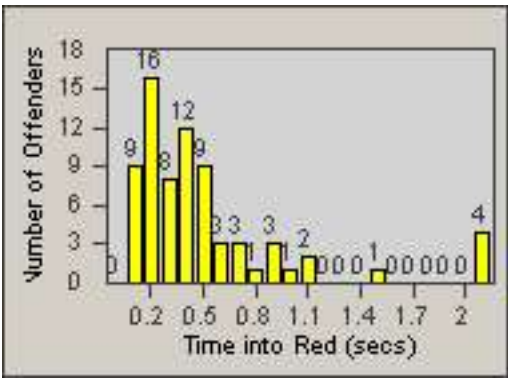

Redflex Redlight Offender Statistics

CONTRACT: Los Alamitos
DATE FROM: 01-Sep-2017

LOCATION: LAL-KAAL-03 Katella Ave
DATE TO: 30-Sep-2017

LANE 4