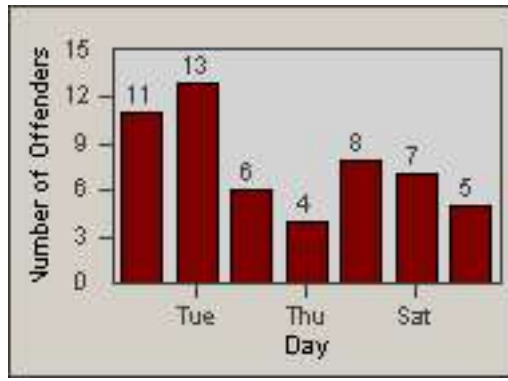

Redflex Redlight Offender Statistics

CONTRACT: Los Alamitos
DATE FROM: 01-Jan-2018

LOCATION: LAL-KABL-01 Katella Ave
DATE TO: 31-Jan-2018

LANE 1

LANE 2

LANE 3