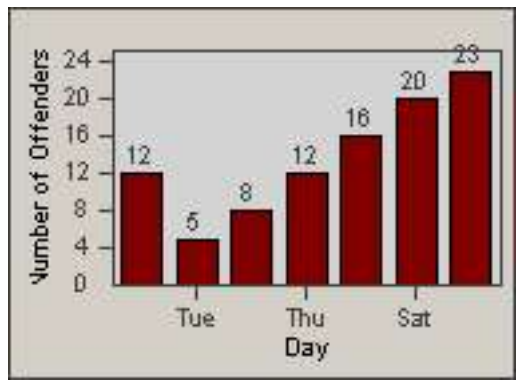

Redflex Redlight Offender Statistics

CONTRACT: Los Alamitos
DATE FROM: 01-Feb-2018

LOCATION: LAL-KABL-01 Katella Ave
DATE TO: 28-Feb-2018

LANE 4

LANE TOTAL