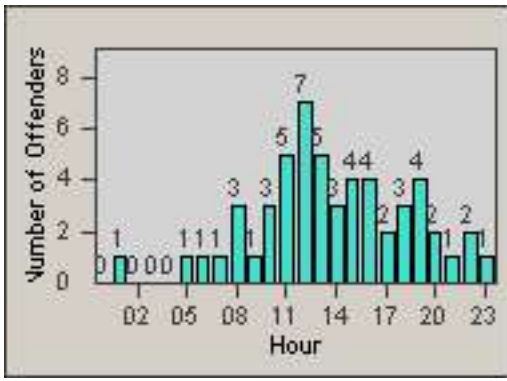

Redflex Redlight Offender Statistics

CONTRACT: Los Alamitos
DATE FROM: 01-Jan-2018

LOCATION: LAL-KABL-01 Katella Ave
DATE TO: 31-Jan-2018

LANE 1

LANE 2

LANE 3