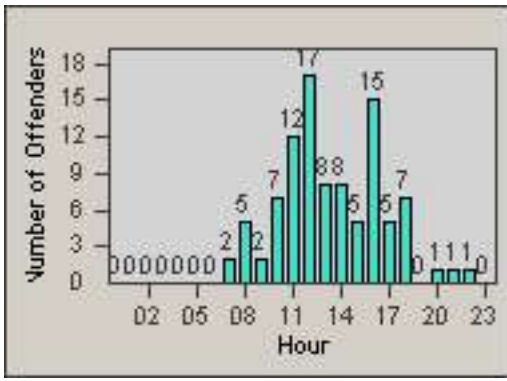

CONTRACT: Los Alamitos

LOCATION: LAL-KAAL-03 Katella Ave

DATE FROM: 02-Feb-2018

DATE TO: 28-Feb-2018

LANE 1

LANE 2

LANE 3

Redflex Redlight Offender Statistics