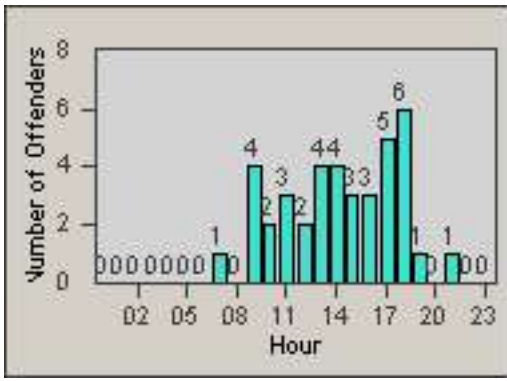

Redflex Redlight Offender Statistics

CONTRACT: Los Alamitos
DATE FROM: 01-Jan-2018

LOCATION: LAL-KAAL-03 Katella Ave
DATE TO: 31-Jan-2018

LANE 1

LANE 2

LANE 3