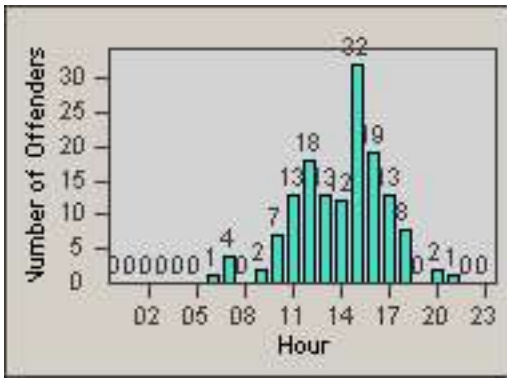

Redflex Redlight Offender Statistics

CONTRACT: Los Alamitos   LOCATION: LAL-KAAL-01 Katella Ave
DATE FROM: 01-Oct-2017   DATE TO: 31-Oct-2017

LANE 1