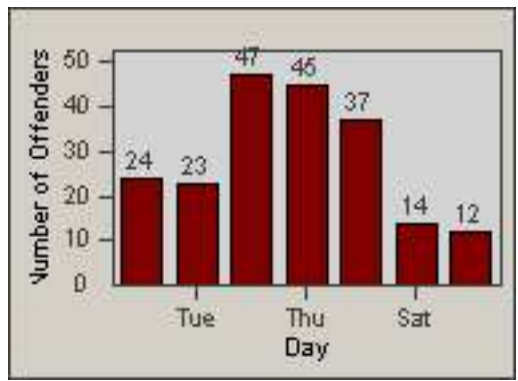

Redflex Redlight Offender Statistics

CONTRACT: Los Alamitos
DATE FROM: 01-Nov-2017

LOCATION: LAL-KAAL-01 Katella Ave
DATE TO: 30-Nov-2017

LANE 4

LANE TOTAL