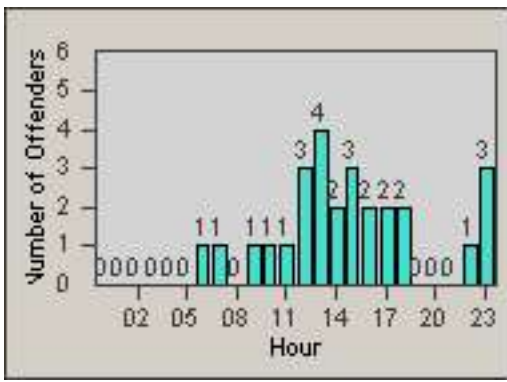

LANE 4

LANE TOTAL

Redflex Redlight Offender Statistics

CONTRACT: Los Alamitos
 DATE FROM: 01-Feb-2018

LOCATION: LAL-KAAL-01 Katella Ave
 DATE TO: 28-Feb-2018

LANE 1

LANE 2

LANE 3