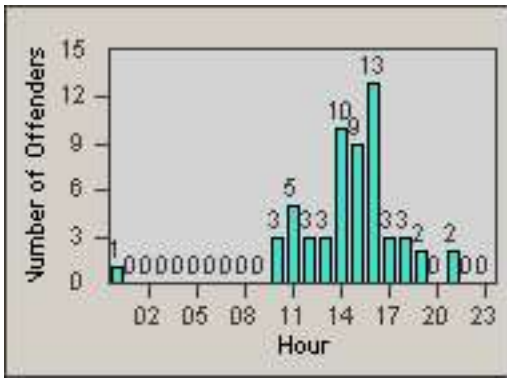

Redflex Redlight Offender Statistics

CONTRACT: Los Alamitos

LOCATION: LAL-KAAL-03 Katella Ave

DATE FROM: 02-Feb-2018

DATE TO: 28-Feb-2018

LANE 1