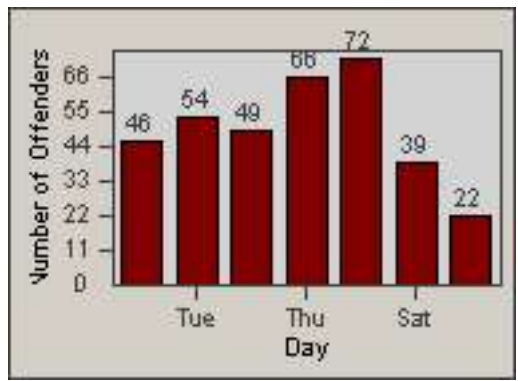

LANE 1

LANE 2

LANE 3

Redflex Redlight Offender Statistics

CONTRACT: Los Alamitos LOCATION: LAL-KAAL-03 Katella Ave
 DATE FROM: 01-Mar-2018 DATE TO: 31-Mar-2018

LANE 4

LANE TOTAL

Redflex Redlight Offender Statistics