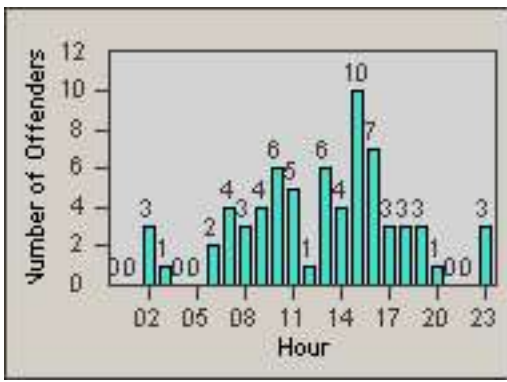

Redflex Redlight Offender Statistics

CONTRACT: Los Alamitos
DATE FROM: 01-Jan-2018

LOCATION: LAL-KABL-01 Katella Ave
DATE TO: 31-Jan-2018

LANE 1

LANE 2

LANE 3