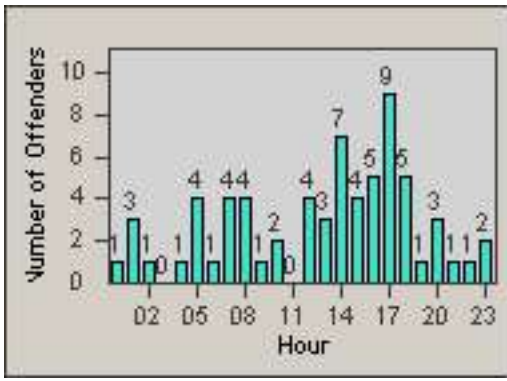

LANE 1

LANE 2

LANE 3

Redflex Redlight Offender Statistics

CONTRACT: Los Alamitos
 DATE FROM: 01-Oct-2017

LOCATION: LAL-KAAL-01 Katella Ave
 DATE TO: 31-Oct-2017

LANE 4

LANE TOTAL