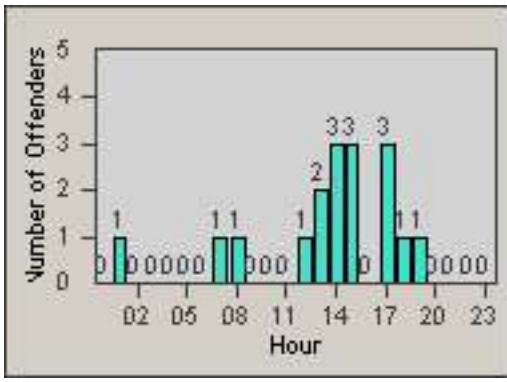

Redflex Redlight Offender Statistics

CONTRACT: Los Alamitos   LOCATION: LAL-KAAL-03 Katella Ave
DATE FROM: 01-Nov-2017   DATE TO: 30-Nov-2017

LANE 1