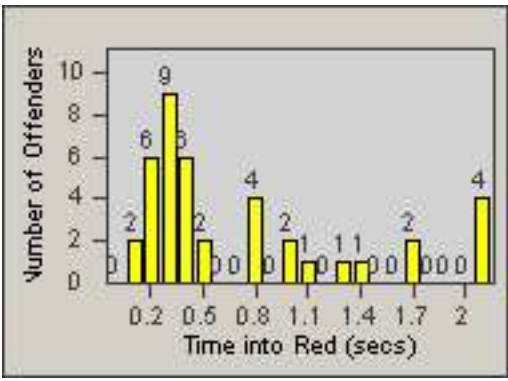

Redflex Redlight Offender Statistics

CONTRACT: Los Alamitos   LOCATION: LAL-KABL-01 Katella Ave
DATE FROM: 01-Feb-2018   DATE TO: 28-Feb-2018

LANE 1

LANE 2

LANE 3