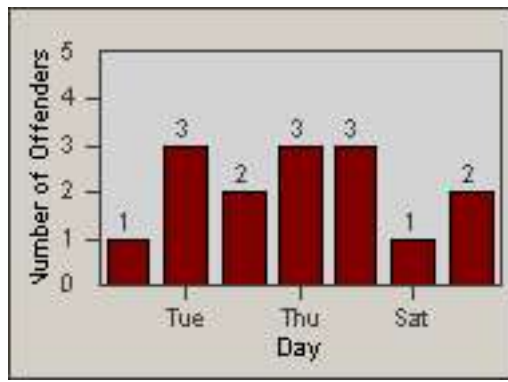

Redflex Redlight Offender Statistics

CONTRACT: Los Alamitos   LOCATION: LAL-KAAL-01 Katella Ave
DATE FROM: 01-Dec-2017   DATE TO: 31-Dec-2017

LANE 1

LANE 2

LANE 3