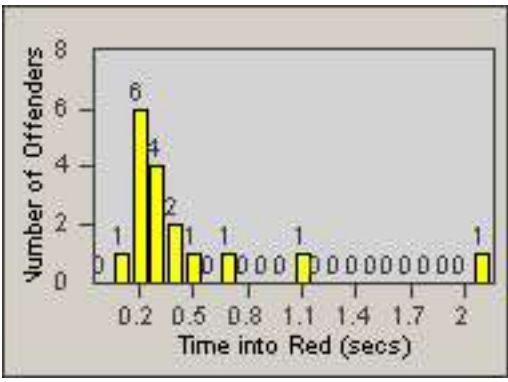

Redflex Redlight Offender Statistics

CONTRACT: Los Alamitos   LOCATION: LAL-KAAL-03 Katella Ave
DATE FROM: 01-Nov-2017   DATE TO: 30-Nov-2017

LANE 1