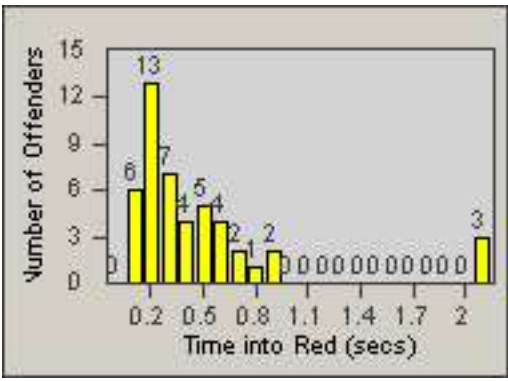

Redflex Redlight Offender Statistics

CONTRACT: Los Alamitos   LOCATION: LAL-KABL-01 Katella Ave
DATE FROM: 01-Sep-2017   DATE TO: 30-Sep-2017

LANE 1

LANE 2

LANE 3