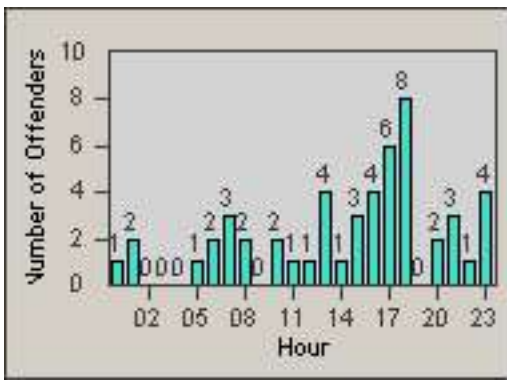

Redflex Redlight Offender Statistics

CONTRACT: Los Alamitos   LOCATION: LAL-KAAL-03 Katella Ave
DATE FROM: 01-Mar-2018   DATE TO: 31-Mar-2018

LANE 1

LANE 2

LANE 3