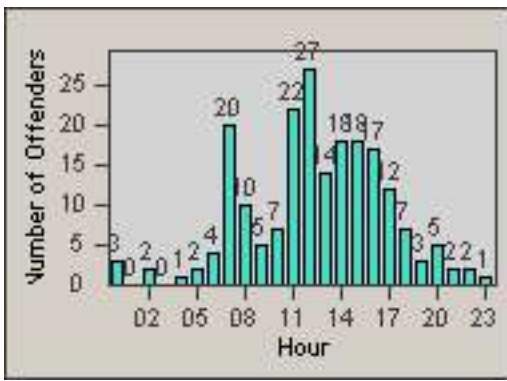

Redflex Redlight Offender Statistics

CONTRACT: Los Alamitos
DATE FROM: 01-Nov-2017

LOCATION: LAL-KAAL-01 Katella Ave
DATE TO: 30-Nov-2017

LANE 4

LANE TOTAL