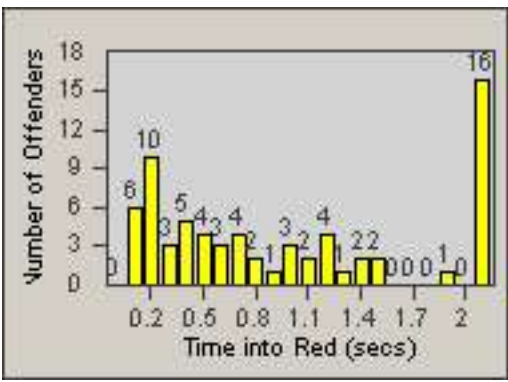

Redflex Redlight Offender Statistics

CONTRACT: Los Alamitos
DATE FROM: 01-Jan-2018

LOCATION: LAL-KABL-01 Katella Ave
DATE TO: 31-Jan-2018

LANE 1

LANE 2

LANE 3