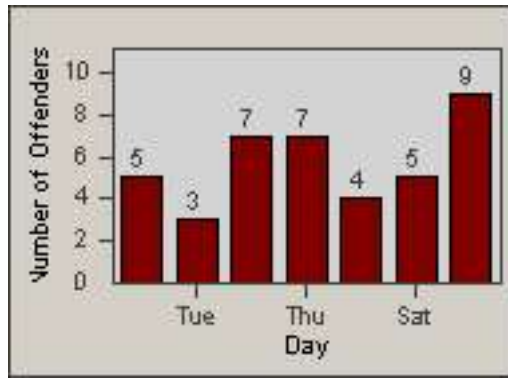

LANE 4

LANE TOTAL

Redflex Redlight Offender Statistics

CONTRACT: Los Alamitos
 DATE FROM: 01-Oct-2017

LOCATION: LAL-KABL-01 Katella Ave
 DATE TO: 31-Oct-2017

LANE 1

LANE 2

LANE 3