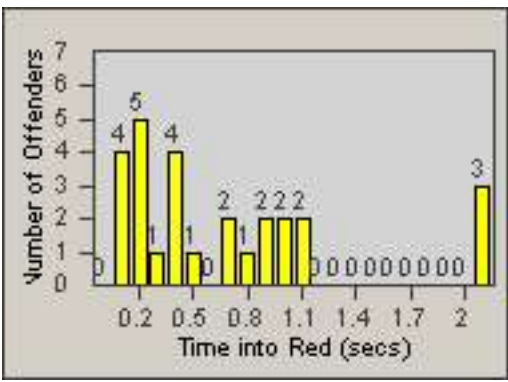

LANE 4

LANE TOTAL

Redflex Redlight Offender Statistics

CONTRACT: Los Alamitos
 DATE FROM: 01-Feb-2018

LOCATION: LAL-KAAL-01 Katella Ave
 DATE TO: 28-Feb-2018

LANE 1

LANE 2

LANE 3