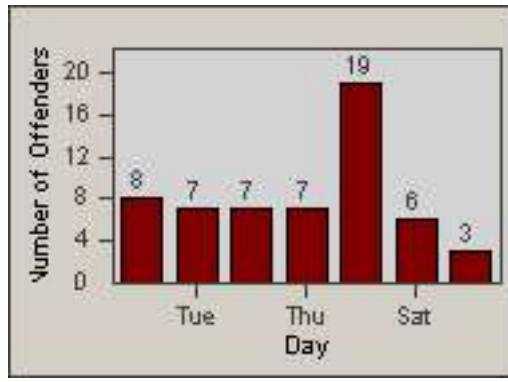

Redflex Redlight Offender Statistics

CONTRACT: Los Alamitos

LOCATION: LAL-KAAL-03 Katella Ave

DATE FROM: 02-Feb-2018

DATE TO: 28-Feb-2018

LANE 1