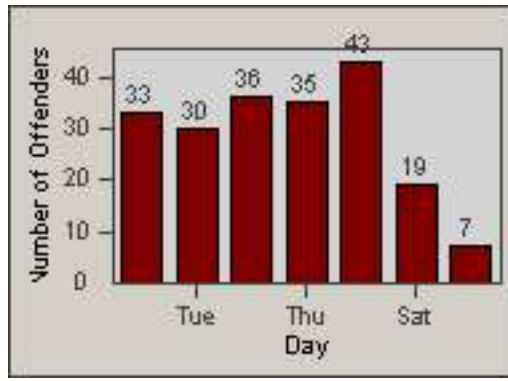

Redflex Redlight Offender Statistics

CONTRACT: Los Alamitos   LOCATION: LAL-KAAL-01 Katella Ave
DATE FROM: 01-Oct-2017   DATE TO: 31-Oct-2017

LANE 1

LANE 2

LANE 3