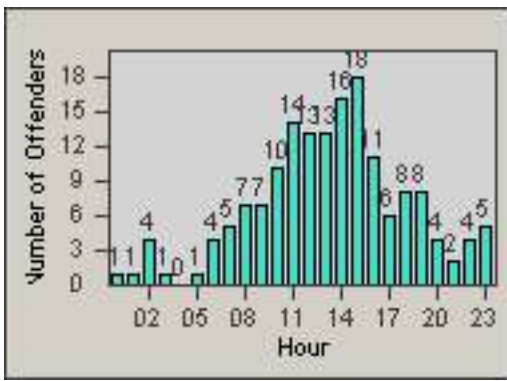

LANE 1

LANE 2

LANE 3

Redflex Redlight Offender Statistics

CONTRACT: Los Alamitos LOCATION: LAL-KABL-01 Katella Ave
 DATE FROM: 01-Jan-2018 DATE TO: 31-Jan-2018

LANE 4

LANE TOTAL

Redflex Redlight Offender Statistics