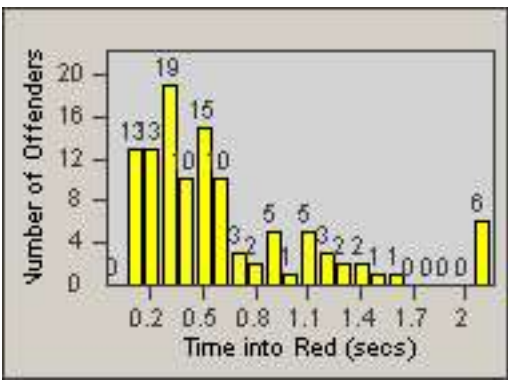

Redflex Redlight Offender Statistics

CONTRACT: Los Alamitos   LOCATION: LAL-KAAL-03 Katella Ave
DATE FROM: 01-Dec-2017   DATE TO: 31-Dec-2017

LANE 4

LANE TOTAL