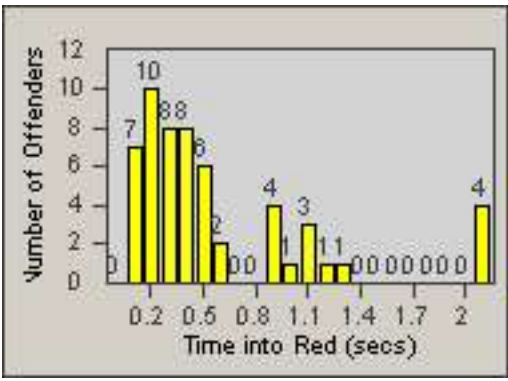

Redflex Redlight Offender Statistics

CONTRACT: Los Alamitos
DATE FROM: 01-Nov-2017

LOCATION: LAL-KAAL-01 Katella Ave
DATE TO: 30-Nov-2017

LANE 4