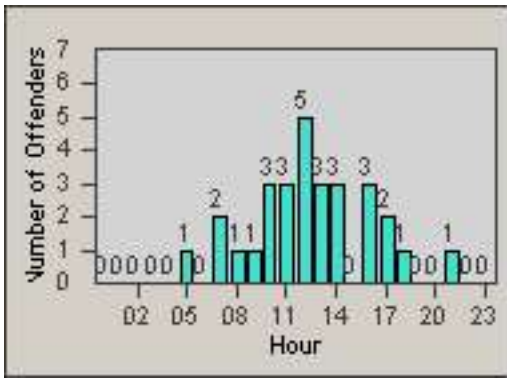

LANE 4

LANE TOTAL

Redflex Redlight Offender Statistics

CONTRACT: Los Alamitos LOCATION: LAL-KABL-01 Katella Ave
 DATE FROM: 01-Dec-2017 DATE TO: 31-Dec-2017

LANE 1

LANE 2

LANE 3

Redflex Redlight Offender Statistics