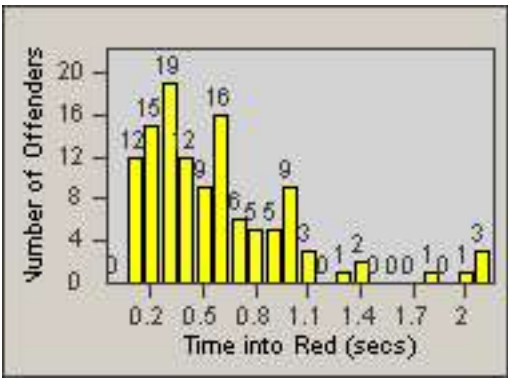

Redflex Redlight Offender Statistics

CONTRACT: Los Alamitos   LOCATION: LAL-KAAL-03 Katella Ave
DATE FROM: 01-Oct-2017   DATE TO: 31-Oct-2017

LANE 1

LANE 2

LANE 3