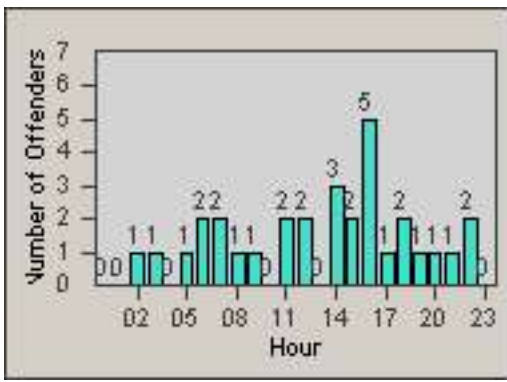

Redflex Redlight Offender Statistics

CONTRACT: Los Alamitos

LOCATION: LAL-KAAL-01 Katella Ave

DATE FROM: 01-Sep-2017

DATE TO: 30-Sep-2017

LANE 1

LANE 2

LANE 3