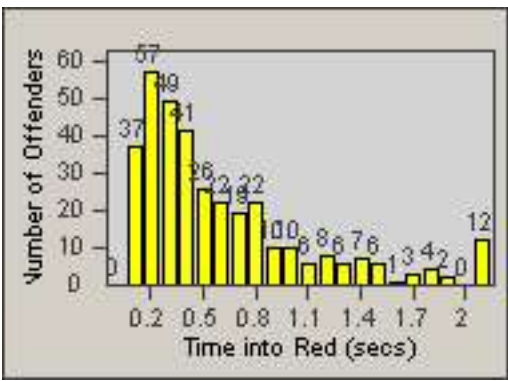

LANE 1

LANE 2

LANE 3

Redflex Redlight Offender Statistics

CONTRACT: Los Alamitos LOCATION: LAL-KAAL-03 Katella Ave
 DATE FROM: 01-Mar-2018 DATE TO: 31-Mar-2018

LANE 4

LANE TOTAL

Redflex Redlight Offender Statistics