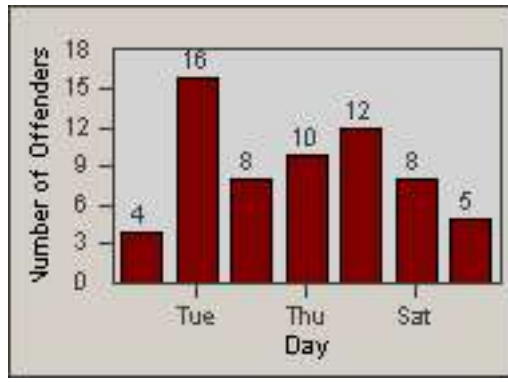

LANE 4

LANE TOTAL

Redflex Redlight Offender Statistics

CONTRACT: Los Alamitos LOCATION: LAL-KAAL-03 Katella Ave
 DATE FROM: 01-Sep-2017 DATE TO: 30-Sep-2017

LANE 1

LANE 2

LANE 3

Redflex Redlight Offender Statistics