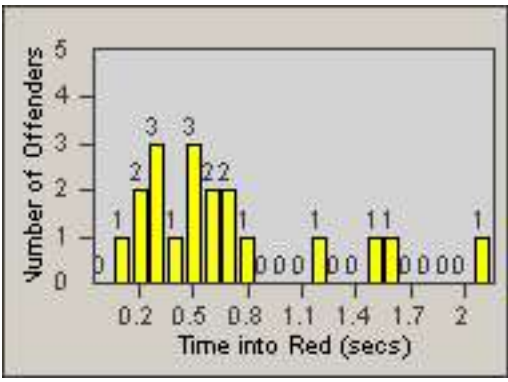

LANE 4

LANE TOTAL

Redflex Redlight Offender Statistics

CONTRACT: Los Alamitos LOCATION: LAL-KAAL-03 Katella Ave
 DATE FROM: 01-Dec-2017 DATE TO: 31-Dec-2017

LANE 1

LANE 2

LANE 3

Redflex Redlight Offender Statistics