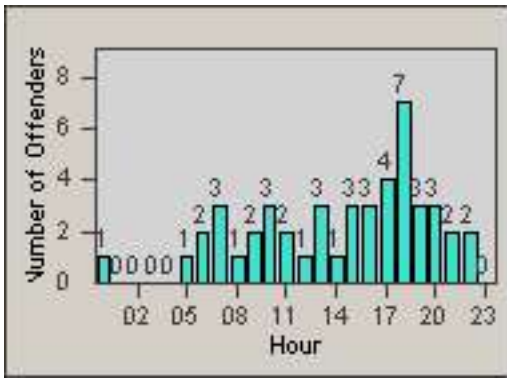

Redflex Redlight Offender Statistics

CONTRACT: Los Alamitos   LOCATION: LAL-KABL-01 Katella Ave
DATE FROM: 01-Sep-2017   DATE TO: 30-Sep-2017

LANE 1

LANE 2

LANE 3