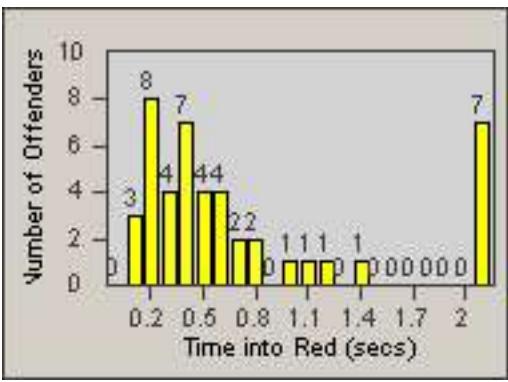

LANE 4

LANE TOTAL

Redflex Redlight Offender Statistics

CONTRACT: Los Alamitos LOCATION: LAL-KAAL-03 Katella Ave
 DATE FROM: 01-Sep-2017 DATE TO: 30-Sep-2017

LANE 1

LANE 2

LANE 3

Redflex Redlight Offender Statistics