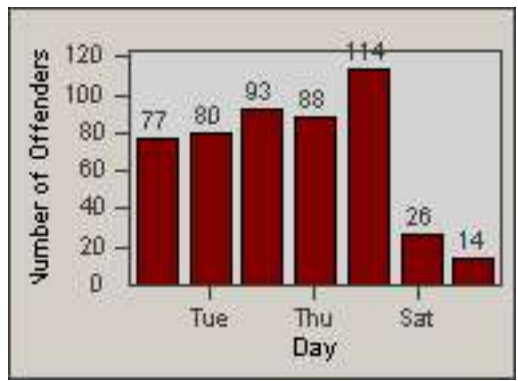

Redflex Redlight Offender Statistics

CONTRACT: Los Alamitos   LOCATION: LAL-KAAL-01 Katella Ave
DATE FROM: 01-Mar-2018   DATE TO: 31-Mar-2018

LANE 4

LANE TOTAL