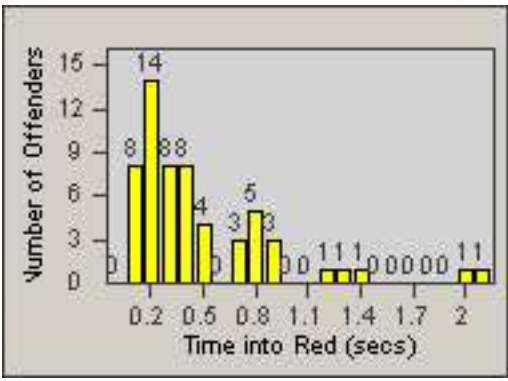

Redflex Redlight Offender Statistics

CONTRACT: Los Alamitos
DATE FROM: 01-Nov-2017

LOCATION: LAL-KABL-01 Katella Ave
DATE TO: 30-Nov-2017

LANE 1

LANE 2

LANE 3