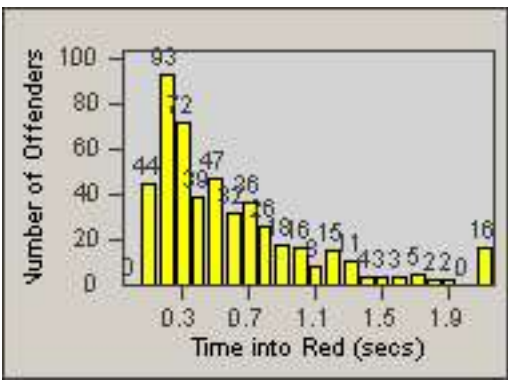

Redflex Redlight Offender Statistics

CONTRACT: Los Alamitos   LOCATION: LAL-KAAL-01 Katella Ave
DATE FROM: 01-Mar-2018   DATE TO: 31-Mar-2018

LANE 4

LANE TOTAL