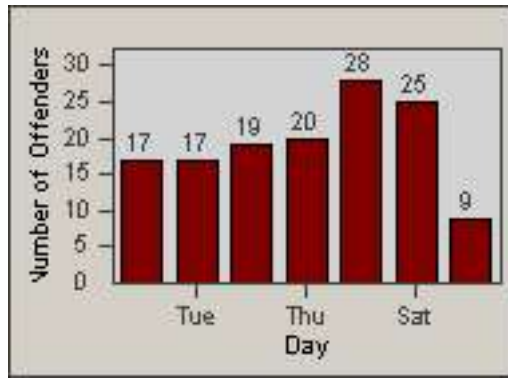

LANE 4

LANE TOTAL

Redflex Redlight Offender Statistics

CONTRACT: Los Alamitos LOCATION: LAL-KAAL-03 Katella Ave
 DATE FROM: 01-Sep-2017 DATE TO: 30-Sep-2017

LANE 1

LANE 2

LANE 3

Redflex Redlight Offender Statistics