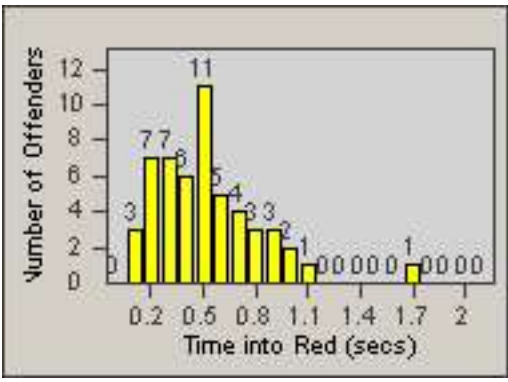

Redflex Redlight Offender Statistics

CONTRACT: Los Alamitos   LOCATION: LAL-KAAL-01 Katella Ave
DATE FROM: 01-Nov-2017   DATE TO: 30-Nov-2017

LANE 1