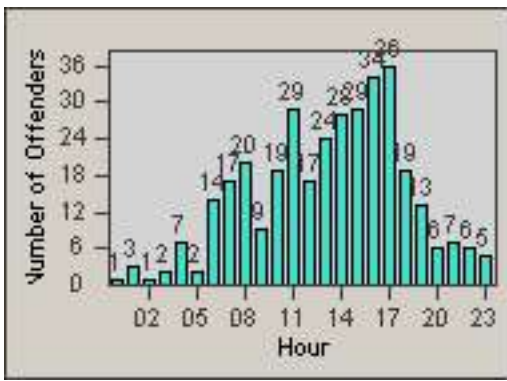

LANE 1

LANE 2

LANE 3

Redflex Redlight Offender Statistics

CONTRACT: Los Alamitos LOCATION: LAL-KAAL-03 Katella Ave
 DATE FROM: 01-Mar-2018 DATE TO: 31-Mar-2018

LANE 4

LANE TOTAL

Redflex Redlight Offender Statistics