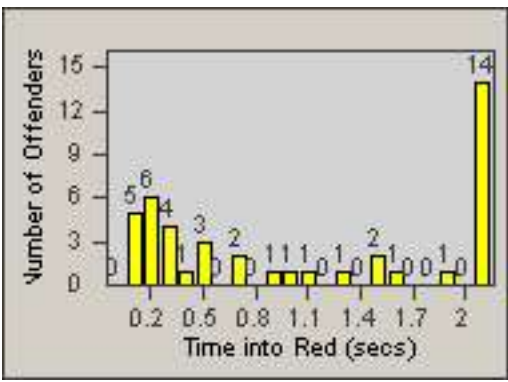

LANE 4

LANE TOTAL

Redflex Redlight Offender Statistics

CONTRACT: Los Alamitos
 DATE FROM: 01-Oct-2017

LOCATION: LAL-KABL-01 Katella Ave
 DATE TO: 31-Oct-2017

LANE 1

LANE 2

LANE 3