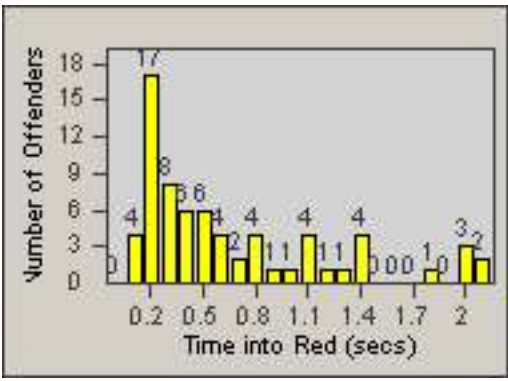

Redflex Redlight Offender Statistics

CONTRACT: Los Alamitos

LOCATION: LAL-KAAL-03 Katella Ave

DATE FROM: 02-Feb-2018

DATE TO: 28-Feb-2018

LANE 4