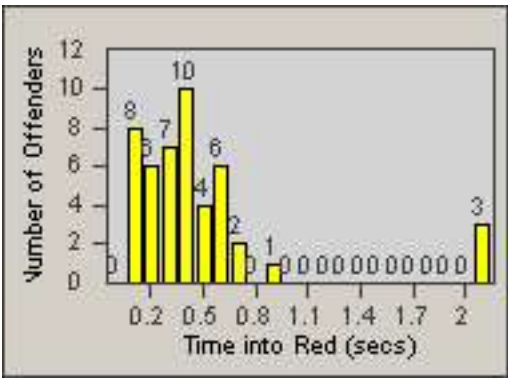

Redflex Redlight Offender Statistics

CONTRACT: Los Alamitos   LOCATION: LAL-KAAL-01 Katella Ave
DATE FROM: 01-Jan-2018   DATE TO: 31-Jan-2018

LANE 4