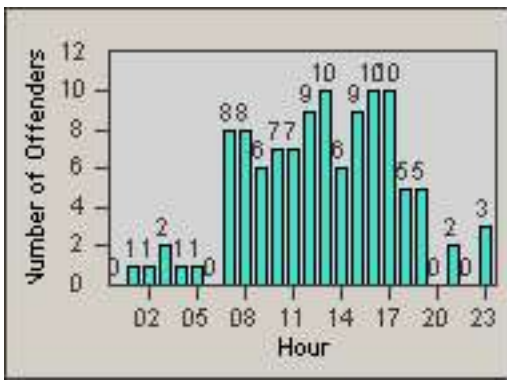

Redflex Redlight Offender Statistics

CONTRACT: Los Alamitos   LOCATION: LAL-KAAL-03 Katella Ave
DATE FROM: 01-Dec-2017   DATE TO: 31-Dec-2017

LANE 4

LANE TOTAL