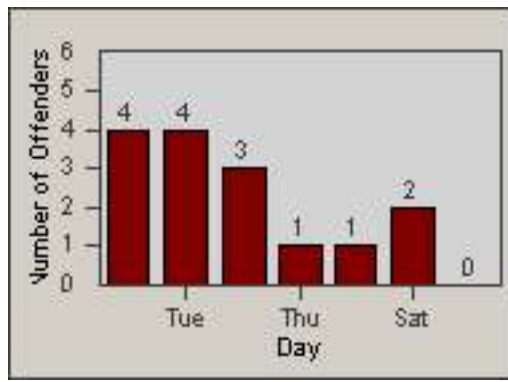

Redflex Redlight Offender Statistics

CONTRACT: Los Alamitos
 DATE FROM: 01-Jan-2018

LOCATION: LAL-KAAL-01 Katella Ave
 DATE TO: 31-Jan-2018

LANE 1

LANE 2

LANE 3

Redflex Redlight Offender Statistics

CONTRACT: Los Alamitos LOCATION: LAL-KAAL-01 Katella Ave
 DATE FROM: 01-Jan-2018 DATE TO: 31-Jan-2018