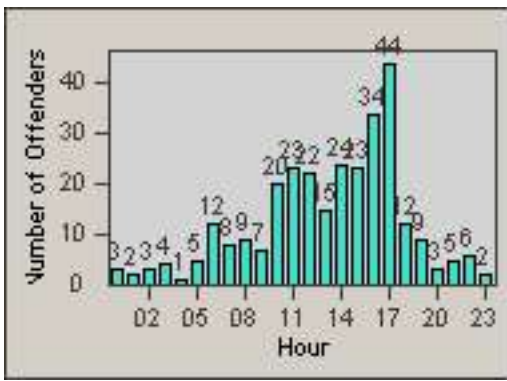

LANE 1

LANE 2

LANE 3

Redflex Redlight Offender Statistics

CONTRACT: Los Alamitos LOCATION: LAL-KAAL-03 Katella Ave
 DATE FROM: 01-Oct-2017 DATE TO: 31-Oct-2017

LANE 4

LANE TOTAL

Redflex Redlight Offender Statistics