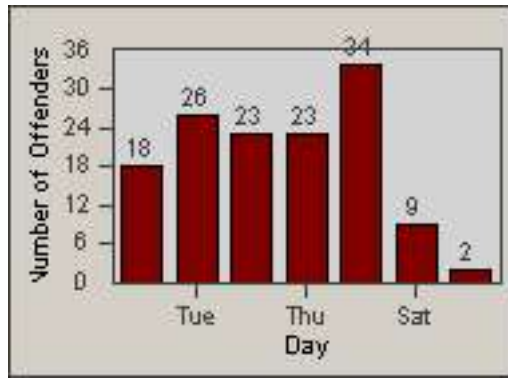

LANE 4

LANE TOTAL

Redflex Redlight Offender Statistics

CONTRACT: Los Alamitos
 DATE FROM: 01-Feb-2018

LOCATION: LAL-KAAL-01 Katella Ave
 DATE TO: 28-Feb-2018

LANE 1

LANE 2

LANE 3