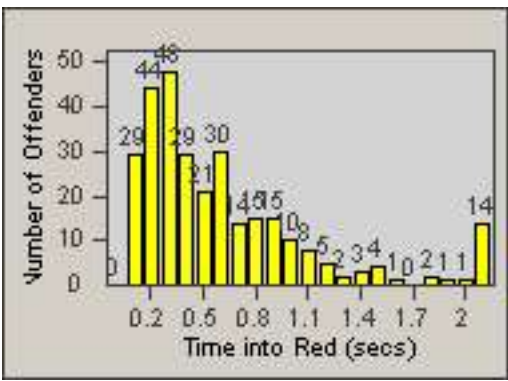

LANE 1

LANE 2

LANE 3

Redflex Redlight Offender Statistics

CONTRACT: Los Alamitos LOCATION: LAL-KAAL-03 Katella Ave
 DATE FROM: 01-Oct-2017 DATE TO: 31-Oct-2017

LANE 4

LANE TOTAL

Redflex Redlight Offender Statistics