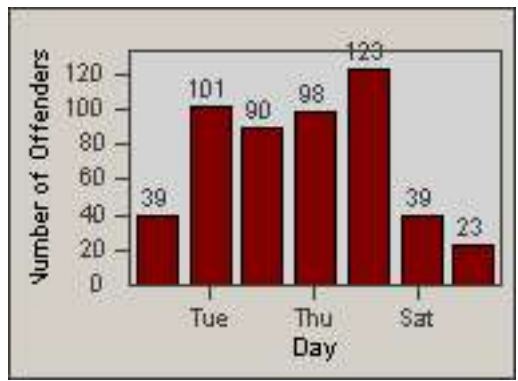

Redflex Redlight Offender Statistics

CONTRACT: Los Alamitos
 DATE FROM: 01-Sep-2017

LOCATION: LAL-KAAL-01 Katella Ave
 DATE TO: 30-Sep-2017

LANE 4

LANE TOTAL

Redflex Redlight Offender Statistics

CONTRACT: Los Alamitos LOCATION: LAL-KAAL-01 Katella Ave
 DATE FROM: 01-Oct-2017 DATE TO: 31-Oct-2017