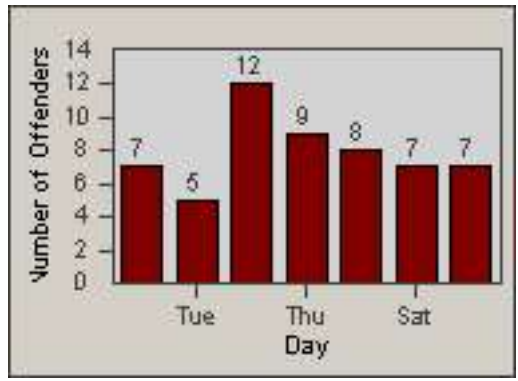

Redflex Redlight Offender Statistics

CONTRACT: Los Alamitos
DATE FROM: 01-Nov-2017

LOCATION: LAL-KAAL-01 Katella Ave
DATE TO: 30-Nov-2017

LANE 4