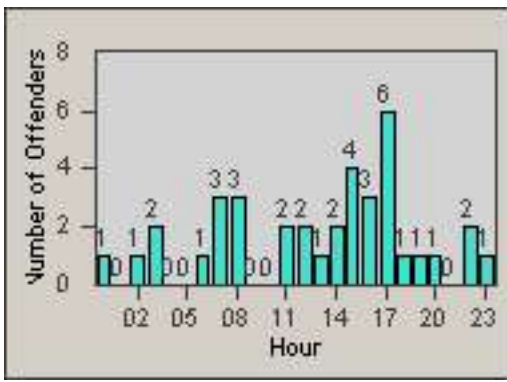

Redflex Redlight Offender Statistics

CONTRACT: Los Alamitos   LOCATION: LAL-KAAL-01 Katella Ave
DATE FROM: 01-Oct-2017   DATE TO: 31-Oct-2017

LANE 1

LANE 2

LANE 3