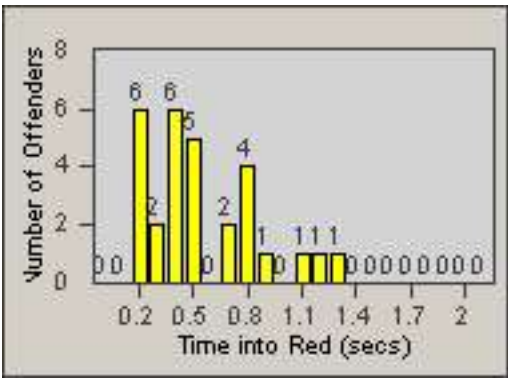

Redflex Redlight Offender Statistics

CONTRACT: Los Alamitos   LOCATION: LAL-KAAL-03 Katella Ave
DATE FROM: 01-Nov-2017   DATE TO: 30-Nov-2017

LANE 1

LANE 2

LANE 3