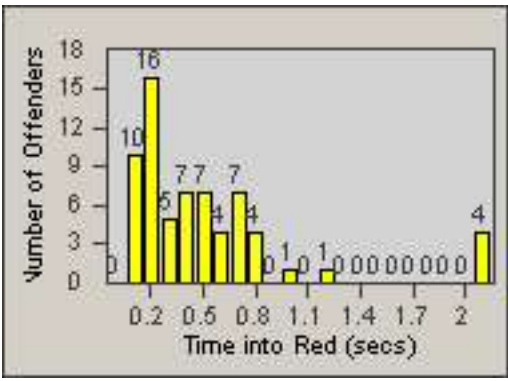

LANE 1

LANE 2

LANE 3

Redflex Redlight Offender Statistics

CONTRACT: Los Alamitos
 DATE FROM: 01-Dec-2017

LOCATION: LAL-KAAL-01 Katella Ave
 DATE TO: 31-Dec-2017

LANE 4

LANE TOTAL