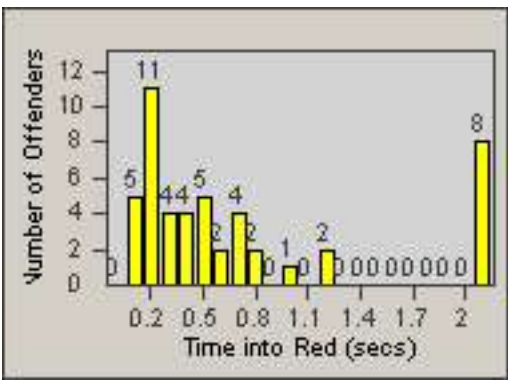

Redflex Redlight Offender Statistics

CONTRACT: Los Alamitos   LOCATION: LAL-KAAL-03 Katella Ave
DATE FROM: 01-Oct-2017   DATE TO: 31-Oct-2017

LANE 1

LANE 2

LANE 3