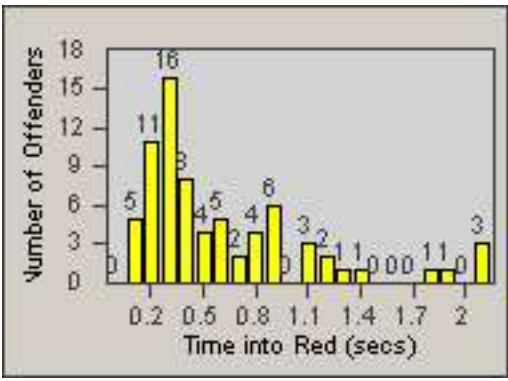

LANE 1

LANE 2

LANE 3

Redflex Redlight Offender Statistics

CONTRACT: Los Alamitos LOCATION: LAL-KAAL-03 Katella Ave
 DATE FROM: 01-Oct-2017 DATE TO: 31-Oct-2017

LANE 4

LANE TOTAL

Redflex Redlight Offender Statistics