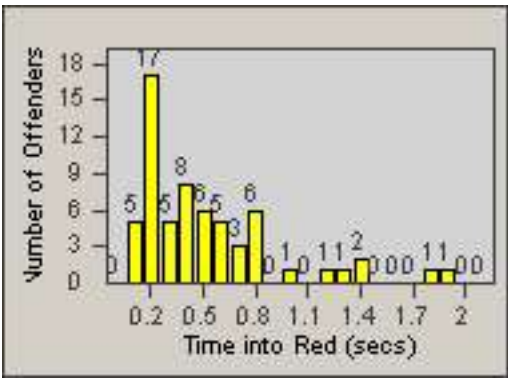

Redflex Redlight Offender Statistics

CONTRACT: Los Alamitos
DATE FROM: 01-Sep-2017

LOCATION: LAL-KAAL-01 Katella Ave
DATE TO: 30-Sep-2017

LANE 4