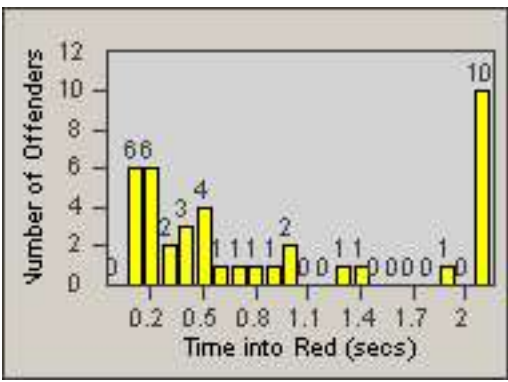

CONTRACT: Los Alamitos LOCATION: LAL-KABL-01 Katella Ave
 DATE FROM: 01-Sep-2017 DATE TO: 30-Sep-2017

LANE 1

LANE 2

LANE 3

Redflex Redlight Offender Statistics

CONTRACT: Los Alamitos LOCATION: LAL-KABL-01 Katella Ave
 DATE FROM: 01-Sep-2017 DATE TO: 30-Sep-2017