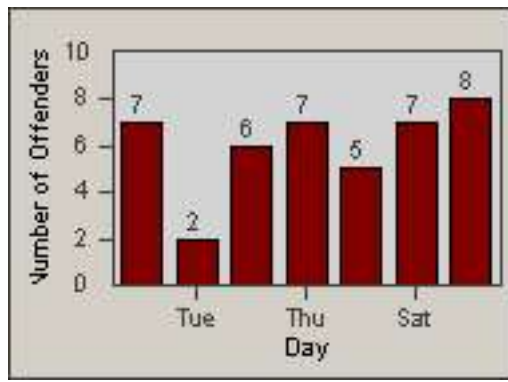

CONTRACT: Los Alamitos LOCATION: LAL-KABL-01 Katella Ave
 DATE FROM: 01-Feb-2018 DATE TO: 28-Feb-2018

LANE 1

LANE 2

LANE 3

Redflex Redlight Offender Statistics

CONTRACT: Los Alamitos
 DATE FROM: 01-Feb-2018