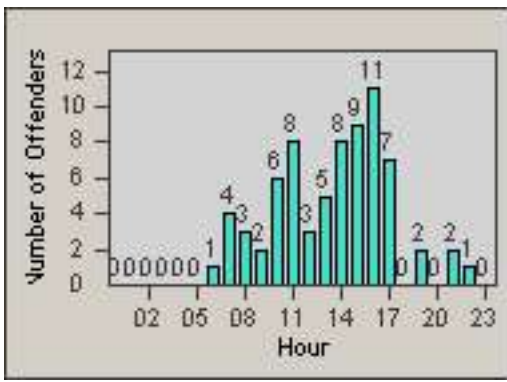

LOCATION: LAL-KABL-01 Katella Ave
 DATE TO: 30-Nov-2017

LANE 1

LANE 2

LANE 3

Redflex Redlight Offender Statistics

CONTRACT: Los Alamitos LOCATION: LAL-KABL-01 Katella Ave
 DATE FROM: 01-Nov-2017 DATE TO: 30-Nov-2017