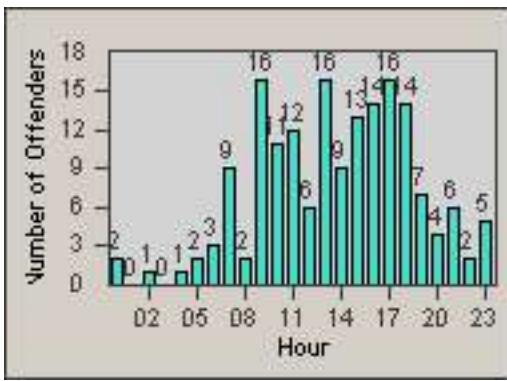

LANE 1

LANE 2

LANE 3

Redflex Redlight Offender Statistics

CONTRACT: Los Alamitos LOCATION: LAL-KAAL-03 Katella Ave
 DATE FROM: 01-Jan-2018 DATE TO: 31-Jan-2018

LANE 4

LANE TOTAL

Redflex Redlight Offender Statistics