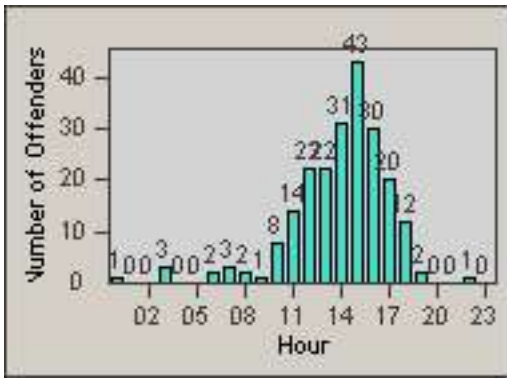

Redflex Redlight Offender Statistics

CONTRACT: Los Alamitos   LOCATION: LAL-KAAL-01 Katella Ave
DATE FROM: 01-Mar-2018   DATE TO: 31-Mar-2018

LANE 1

LANE 2

LANE 3