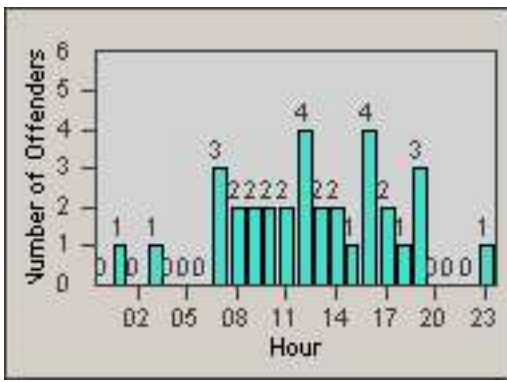

LANE 4

LANE TOTAL

Redflex Redlight Offender Statistics

CONTRACT: Los Alamitos LOCATION: LAL-KAAL-03 Katella Ave
 DATE FROM: 01-Dec-2017 DATE TO: 31-Dec-2017

LANE 1

LANE 2

LANE 3

Redflex Redlight Offender Statistics