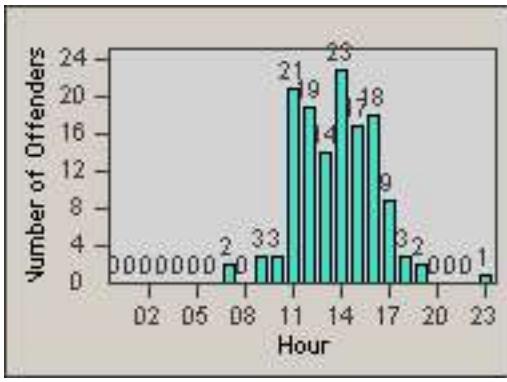

LANE 4

LANE TOTAL

Redflex Redlight Offender Statistics

CONTRACT: Los Alamitos
 DATE FROM: 01-Feb-2018

LOCATION: LAL-KAAL-01 Katella Ave
 DATE TO: 28-Feb-2018

LANE 1

LANE 2

LANE 3