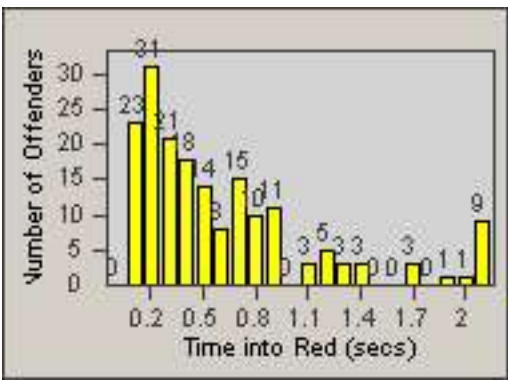

Redflex Redlight Offender Statistics

CONTRACT: Los Alamitos   LOCATION: LAL-KABL-01 Katella Ave
DATE FROM: 01-Nov-2017   DATE TO: 30-Nov-2017

LANE 4

LANE TOTAL