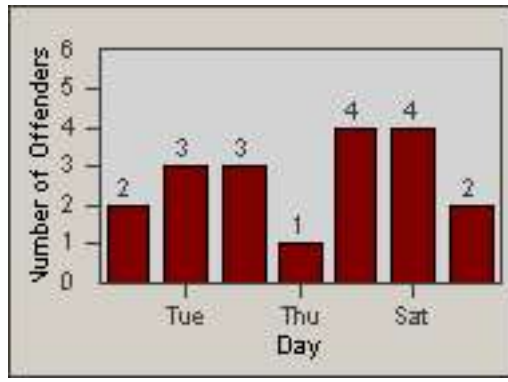

Redflex Redlight Offender Statistics

CONTRACT: Los Alamitos
DATE FROM: 01-Mar-2018

LOCATION: LAL-KABL-01 Katella Ave
DATE TO: 31-Mar-2018

LANE 1