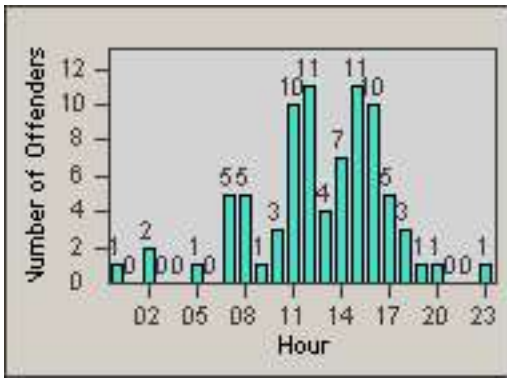

Redflex Redlight Offender Statistics

CONTRACT: Los Alamitos LOCATION: LAL-KAAL-01 Katella Ave
 DATE FROM: 01-Nov-2017 DATE TO: 30-Nov-2017

LANE 1

LANE 2

LANE 3

Redflex Redlight Offender Statistics

CONTRACT: Los Alamitos
 DATE FROM: 01-Nov-2017