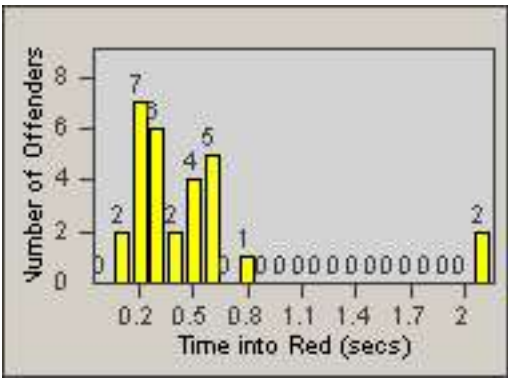

LANE 4

LANE TOTAL

Redflex Redlight Offender Statistics

CONTRACT: Los Alamitos LOCATION: LAL-KABL-01 Katella Ave
 DATE FROM: 01-Dec-2017 DATE TO: 31-Dec-2017

LANE 1

LANE 2

LANE 3

Redflex Redlight Offender Statistics