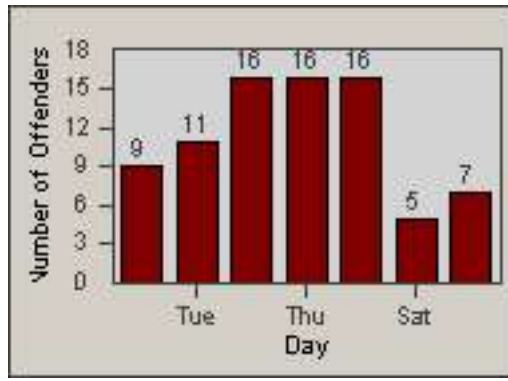

Redflex Redlight Offender Statistics

CONTRACT: Los Alamitos   LOCATION: LAL-KAAL-01 Katella Ave
DATE FROM: 01-Dec-2017   DATE TO: 31-Dec-2017

LANE 1

LANE 2

LANE 3