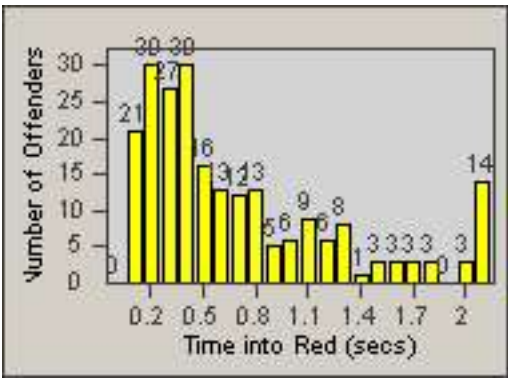

Redflex Redlight Offender Statistics

CONTRACT: Los Alamitos

LOCATION: LAL-KAAL-01 Katella Ave

DATE FROM: 01-Sep-2017

DATE TO: 30-Sep-2017

LANE 1

LANE 2

LANE 3