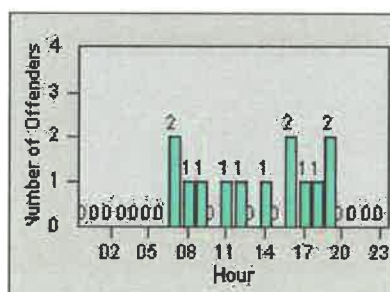

# Redflex Redlight Offender Statistics

CONTRACT: Los Alamitos      LOCATION: LAL-KAAL-01 Katella Ave  
 DATE FROM: 01-Jun-2017      DATE TO: 30-Jun-2017

LANE 1

LANE 2

LANE 3