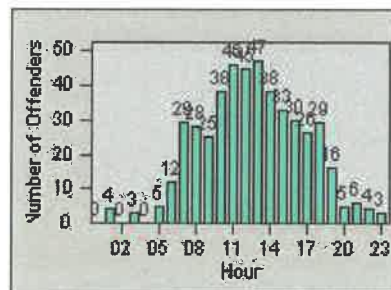

Redflex Redlight Offender Statistics

CONTRACT: Los Alamitos LOCATION: LAL-KAAL-03 Katella Ave
DATE FROM: 01-Jun-2017 DATE TO: 30-Jun-2017

LANE 4

LANE TOTAL