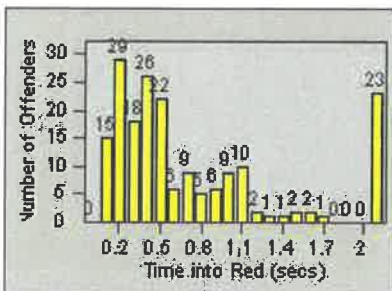

Redflex Redlight Offender Statistics

CONTRACT: Los Alamitos   LOCATION: LAL-KABL-01 Katella Ave
DATE FROM: 01-Jun-2017   DATE TO: 30-Jun-2017

LANE 4

LANE TOTAL