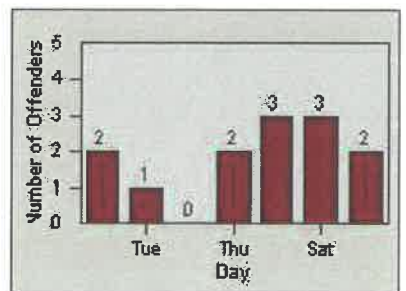

# Redflex Redlight Offender Statistics

CONTRACT: Los Alamitos LOCATION: LAL-KAAL-01 Katella Ave  
 DATE FROM: 01-Jun-2017 DATE TO: 30-Jun-2017

LANE 1

LANE 2

LANE 3