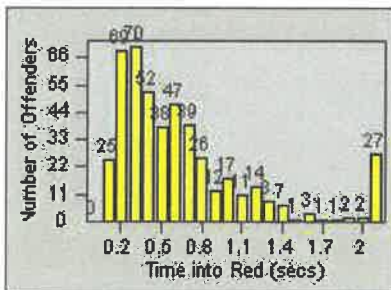

Redflex Redlight Offender Statistics

CONTRACT: Los Alamitos LOCATION: LAL-KAAL-03 Katella Ave
DATE FROM: 01-Jun-2017 DATE TO: 30-Jun-2017

LANE 4

LANE TOTAL