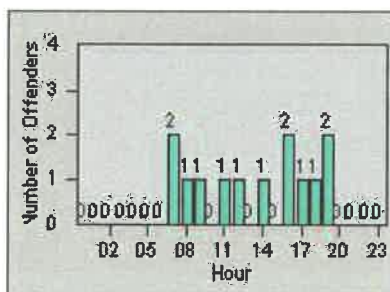

# Redflex Redlight Offender Statistics

CONTRACT: Los Alamitos      LOCATION: LAL-KAAL-01 Katella Ave  
 DATE FROM: 01-Jun-2017      DATE TO: 30-Jun-2017

LANE 1

LANE 2

LANE 3