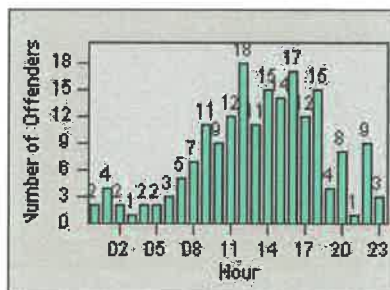

Redflex Redlight Offender Statistics

CONTRACT: Los Alamos LOCATION: LAL-KABL-01 Katella Ave
DATE FROM: 01-Jun-2017 DATE TO: 30-Jun-2017

LANE 4

LANE TOTAL