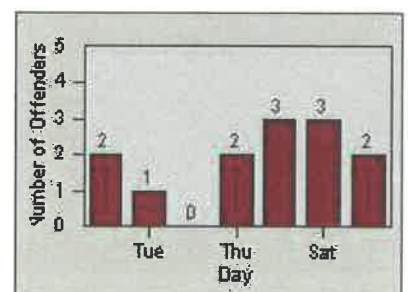

# Redflex Redlight Offender Statistics

CONTRACT: Los Alamitos      LOCATION: LAL-KAAL-01 Katella Ave  
 DATE FROM: 01-Jun-2017      DATE TO: 30-Jun-2017

LANE 1

LANE 2

LANE 3