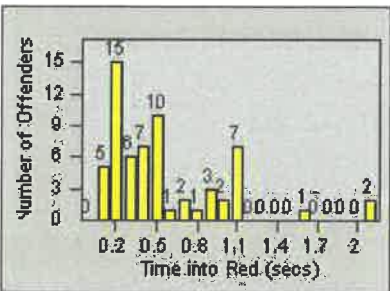

# Redflex Redlight Offender Statistics

CONTRACT: Los Alamitos      LOCATION: LAL-KABL-01 Katella Ave  
 DATE FROM: 01-Jun-2017      DATE TO: 30-Jun-2017

LANE 1

LANE 2

LANE 3