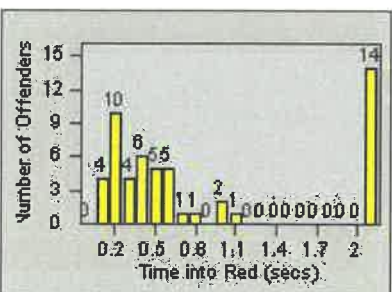

# Redflex Redlight Offender Statistics

CONTRACT: Los Alamitos LOCATION: LAL-KAAL-03 Katella Ave  
 DATE FROM: 01-Jun-2017 DATE TO: 30-Jun-2017

LANE 1

LANE 2

LANE 3