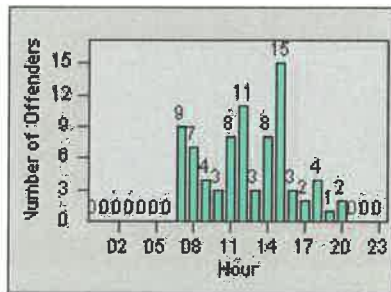

# Redflex Redlight Offender Statistics

CONTRACT: Los Alamitos      LOCATION: LAL-KAAL-01 Katella Ave  
 DATE FROM: 01-Jun-2017      DATE TO: 30-Jun-2017

LANE 1

LANE 2

LANE 3