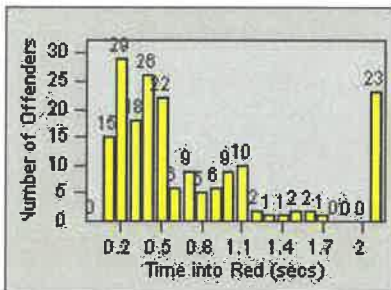

Redflex Redlight Offender Statistics

CONTRACT: Los Alamos LOCATION: LAL-KABL-01 Katella Ave
DATE FROM: 01-Jun-2017 DATE TO: 30-Jun-2017

LANE 4

LANE TOTAL