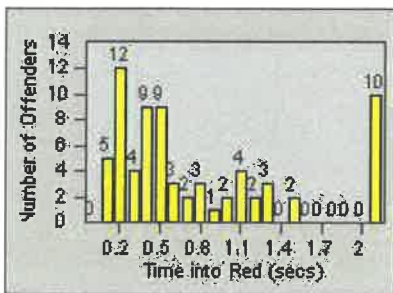

# Redflex Redlight Offender Statistics

CONTRACT: Los Alamitos      LOCATION: LAL-KAAL-01 Katella Ave  
 DATE FROM: 01-Jun-2017      DATE TO: 30-Jun-2017

LANE 1

LANE 2

LANE 3