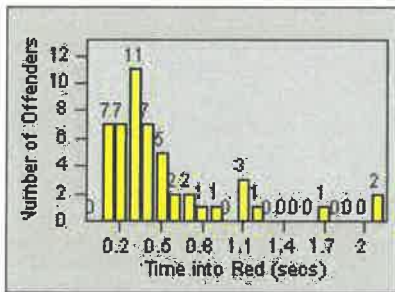

Redflex Redlight Offender Statistics

CONTRACT: Los Alamitos LOCATION: LAL-KAAL-01 Katella Ave
DATE FROM: 01-Jun-2017 DATE TO: 30-Jun-2017

LANE 4