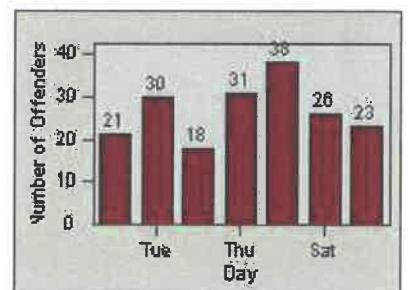

Redflex Redlight Offender Statistics

CONTRACT: Los Alamos LOCATION: LAL-KABL-01 Katella Ave
DATE FROM: 01-Jun-2017 DATE TO: 30-Jun-2017

LANE 4

LANE TOTAL