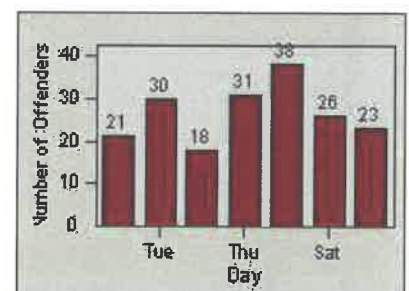

Redflex Redlight Offender Statistics

CONTRACT: Los Alamitos   LOCATION: LAL-KABL-01 Katella Ave
DATE FROM: 01-Jun-2017   DATE TO: 30-Jun-2017

LANE 4

LANE TOTAL