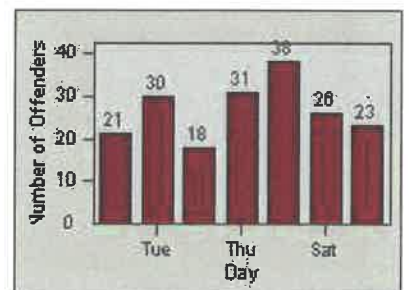

Redflex Redlight Offender Statistics

CONTRACT: Los Alamos LOCATION: LAL-KABL-01 Katella Ave
DATE FROM: 01-Jun-2017 DATE TO: 30-Jun-2017

LANE 4

LANE TOTAL