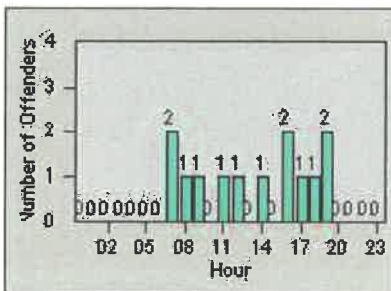

# Redflex Redlight Offender Statistics

CONTRACT: Los Alamitos LOCATION: LAL-KAAL-01 Katella Ave  
 DATE FROM: 01-Jun-2017 DATE TO: 30-Jun-2017

LANE 1

LANE 2

LANE 3