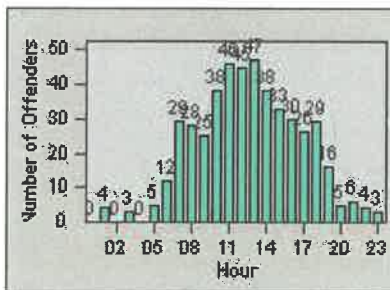

Redflex Redlight Offender Statistics

CONTRACT: Los Alamitos   LOCATION: LAL-KAAL-03 Katella Ave
DATE FROM: 01-Jun-2017   DATE TO: 30-Jun-2017

LANE 4

LANE TOTAL