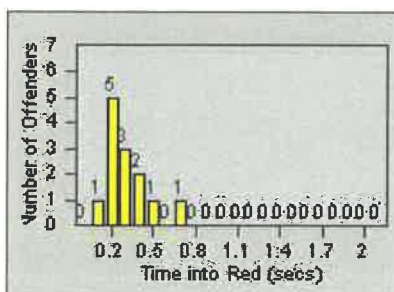

# Redflex Redlight Offender Statistics

CONTRACT: Los Alamitos      LOCATION: LAL-KAAL-01 Katella Ave  
 DATE FROM: 01-Jun-2017      DATE TO: 30-Jun-2017

LANE 1

LANE 2

LANE 3