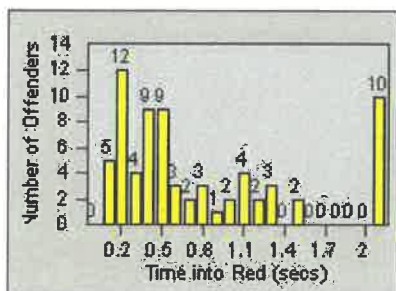

# Redflex Redlight Offender Statistics

CONTRACT: Los Alamitos      LOCATION: LAL-KAAL-01 Katella Ave  
 DATE FROM: 01-Jun-2017      DATE TO: 30-Jun-2017

LANE 1

LANE 2

LANE 3