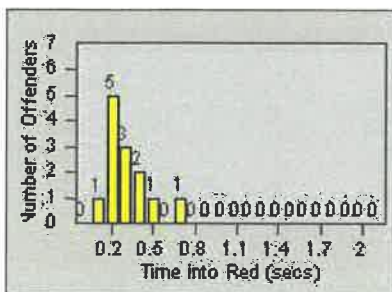

# Redflex Redlight Offender Statistics

CONTRACT: Los Alamitos      LOCATION: LAL-KAAL-01 Katella Ave  
 DATE FROM: 01-Jun-2017      DATE TO: 30-Jun-2017

LANE 1

LANE 2

LANE 3