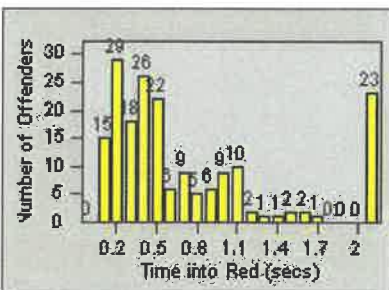

Redflex Redlight Offender Statistics

CONTRACT: Los Alamos LOCATION: LAL-KABL-01 Katella Ave
DATE FROM: 01-Jun-2017 DATE TO: 30-Jun-2017

LANE 4

LANE TOTAL