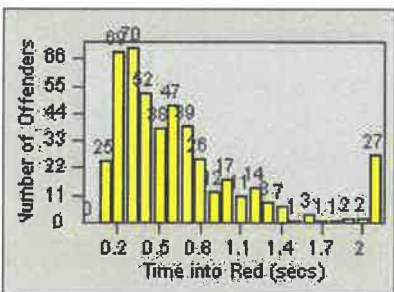

Redflex Redlight Offender Statistics

CONTRACT: Los Alamitos LOCATION: LAL-KAAL-03 Katella Ave
DATE FROM: 01-Jun-2017 DATE TO: 30-Jun-2017

LANE 4

LANE TOTAL