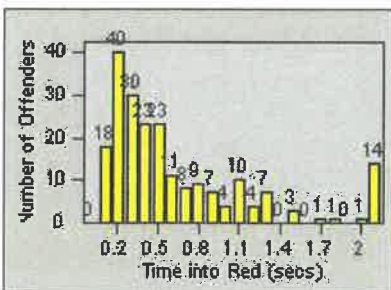

Redflex Redlight Offender Statistics

CONTRACT: Los Alamitos LOCATION: LAL-KAAL-01 Katella Ave
DATE FROM: 01-Jun-2017 DATE TO: 30-Jun-2017

LANE 4

LANE TOTAL