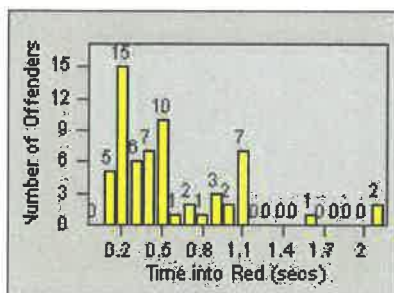

# Redflex Redlight Offender Statistics

CONTRACT: Los Alamitos LOCATION: LAL-KABL-01 Katella Ave  
 DATE FROM: 01-Jun-2017 DATE TO: 30-Jun-2017

LANE 1

LANE 2

LANE 3