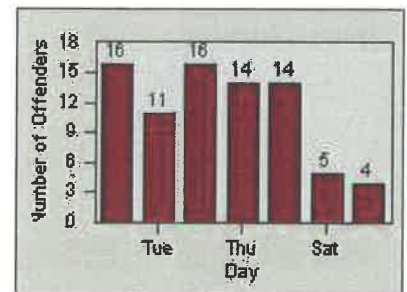

# Redflex Redlight Offender Statistics

CONTRACT: Los Alamitos      LOCATION: LAL-KAAL-01 Katella Ave  
 DATE FROM: 01-Jun-2017      DATE TO: 30-Jun-2017

LANE 1

LANE 2

LANE 3