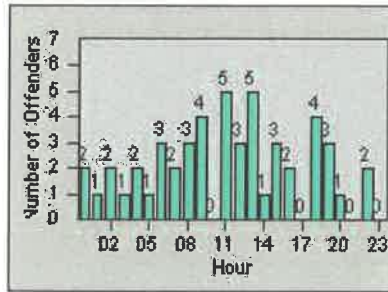

Redflex Redlight Offender Statistics

CONTRACT: Los Alamitos   LOCATION: LAL-KAAL-01 Katella Ave
DATE FROM: 01-Jun-2017   DATE TO: 30-Jun-2017

LANE 4