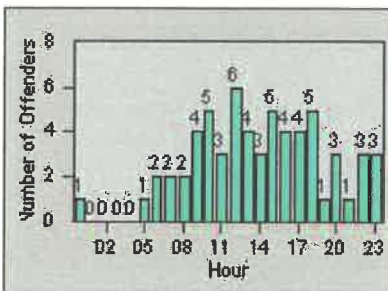

# Redflex Redlight Offender Statistics

CONTRACT: Los Alamitos      LOCATION: LAL-KABL-01 Katella Ave  
 DATE FROM: 01-Jun-2017      DATE TO: 30-Jun-2017

LANE 1

LANE 2

LANE 3