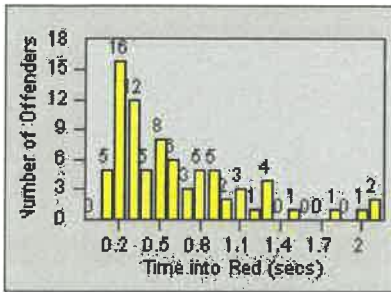

# Redflex Redlight Offender Statistics

CONTRACT: Los Alamitos      LOCATION: LAL-KAAL-01 Katella Ave  
 DATE FROM: 01-Jun-2017      DATE TO: 30-Jun-2017

LANE 1

LANE 2

LANE 3