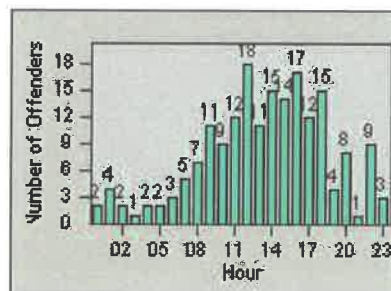

Redflex Redlight Offender Statistics

CONTRACT: Los Alamitos   LOCATION: LAL-KABL-01 Katella Ave
DATE FROM: 01-Jun-2017   DATE TO: 30-Jun-2017

LANE 4

LANE TOTAL