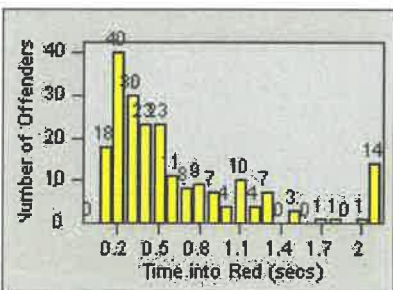

Redflex Redlight Offender Statistics

CONTRACT: Los Alamitos LOCATION: LAL-KAAL-01 Katella Ave
DATE FROM: 01-Jun-2017 DATE TO: 30-Jun-2017

LANE 4

LANE TOTAL