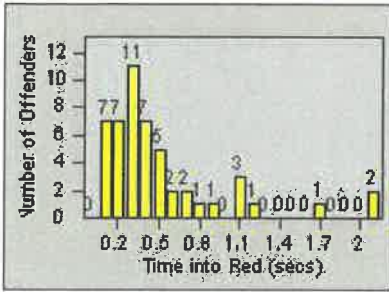

Redflex Redlight Offender Statistics

CONTRACT: Los Alamitos   LOCATION: LAL-KAAL-01 Katella Ave
DATE FROM: 01-Jun-2017   DATE TO: 30-Jun-2017

LANE 4