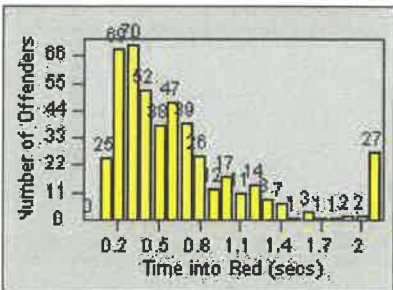

Redflex Redlight Offender Statistics

CONTRACT: Los Alamitos LOCATION: LAL-KAAL-03 Katella Ave
DATE FROM: 01-Jun-2017 DATE TO: 30-Jun-2017

LANE 4

LANE TOTAL