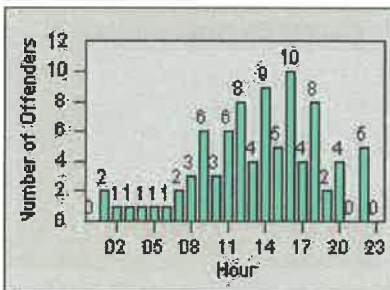

Redflex Redlight Offender Statistics

CONTRACT: Los Alamitos   LOCATION: LAL-KABL-01 Katella Ave
DATE FROM: 01-Jun-2017   DATE TO: 30-Jun-2017

LANE 1

LANE 2

LANE 3