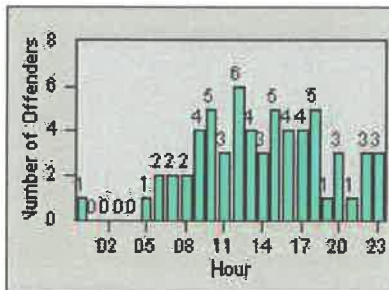

# Redflex Redlight Offender Statistics

CONTRACT: Los Alamitos      LOCATION: LAL-KABL-01 Katella Ave  
 DATE FROM: 01-Jun-2017      DATE TO: 30-Jun-2017

LANE 1

LANE 2

LANE 3