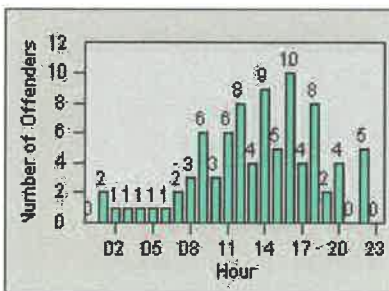

# Redflex Redlight Offender Statistics

CONTRACT: Los Alamitos      LOCATION: LAL-KABL-01 Katella Ave  
 DATE FROM: 01-Jun-2017      DATE TO: 30-Jun-2017

LANE 1

LANE 2

LANE 3