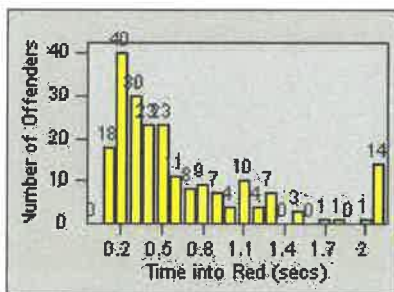

Redflex Redlight Offender Statistics

CONTRACT: Los Alamitos LOCATION: LAL-KAAL-01 Katella Ave
DATE FROM: 01-Jun-2017 DATE TO: 30-Jun-2017

LANE 4

LANE TOTAL