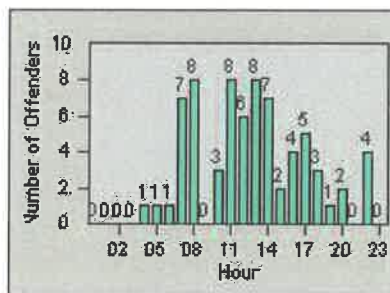

# Redflex Redlight Offender Statistics

CONTRACT: Los Alamitos      LOCATION: LAL-KAAL-01 Katella Ave  
 DATE FROM: 01-Jun-2017      DATE TO: 30-Jun-2017

LANE 1

LANE 2

LANE 3