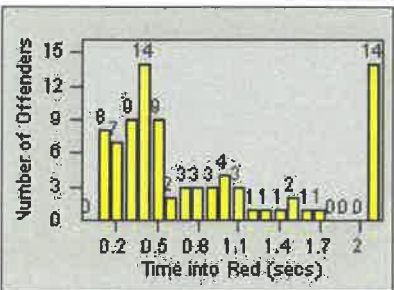

Redflex Redlight Offender Statistics

CONTRACT: Los Alamitos   LOCATION: LAL-KABL-01 Katella Ave
DATE FROM: 01-Jun-2017   DATE TO: 30-Jun-2017

LANE 1

LANE 2

LANE 3