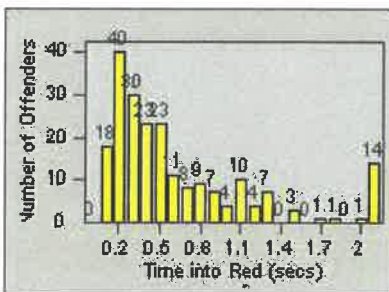

Redflex Redlight Offender Statistics

CONTRACT: Los Alamitos   LOCATION: LAL-KAAL-01 Katella Ave
DATE FROM: 01-Jun-2017   DATE TO: 30-Jun-2017

LANE 4

LANE TOTAL