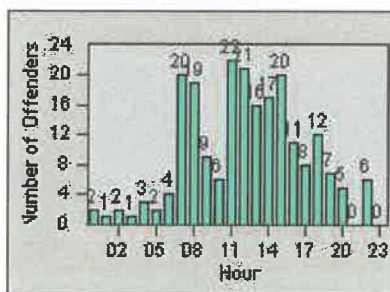

Redflex Redlight Offender Statistics

CONTRACT: Los Alamitos LOCATION: LAL-KAAL-01 Katella Ave
DATE FROM: 01-Jun-2017 DATE TO: 30-Jun-2017

LANE 4

LANE TOTAL