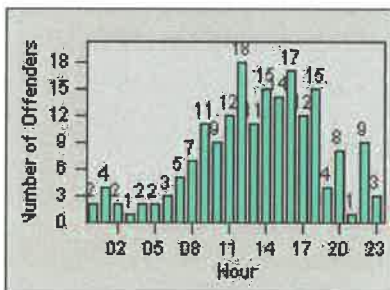

Redflex Redlight Offender Statistics

CONTRACT: Los Alamos LOCATION: LAL-KABL-01 Katella Ave
DATE FROM: 01-Jun-2017 DATE TO: 30-Jun-2017

LANE 4

LANE TOTAL