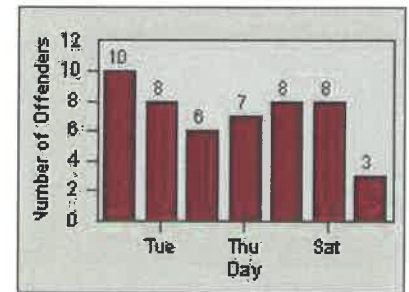

Redflex Redlight Offender Statistics

CONTRACT: Los Alamitos   LOCATION: LAL-KAAL-01 Katella Ave
DATE FROM: 01-Jun-2017   DATE TO: 30-Jun-2017

LANE 4