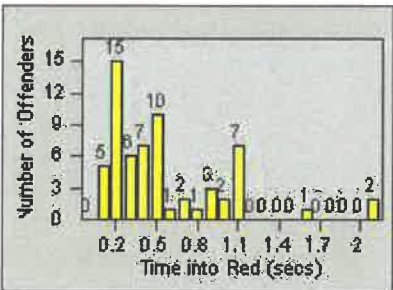

# Redflex Redlight Offender Statistics

CONTRACT: Los Alamitos      LOCATION: LAL-KABL-01 Katella Ave  
 DATE FROM: 01-Jun-2017      DATE TO: 30-Jun-2017

LANE 1

LANE 2

LANE 3