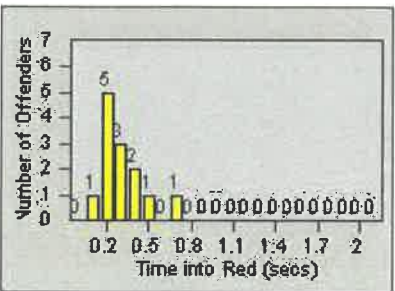

# Redflex Redlight Offender Statistics

CONTRACT: Los Alamitos LOCATION: LAL-KAAL-01 Katella Ave  
 DATE FROM: 01-Jun-2017 DATE TO: 30-Jun-2017

LANE 1

LANE 2

LANE 3