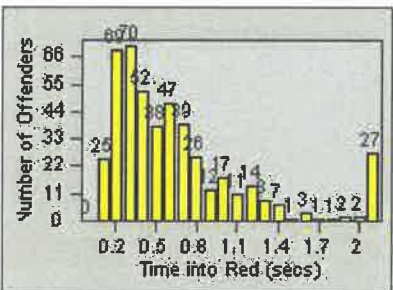

Redflex Redlight Offender Statistics

CONTRACT: Los Alamitos   LOCATION: LAL-KAAL-03 Katella Ave
DATE FROM: 01-Jun-2017   DATE TO: 30-Jun-2017

LANE 4

LANE TOTAL