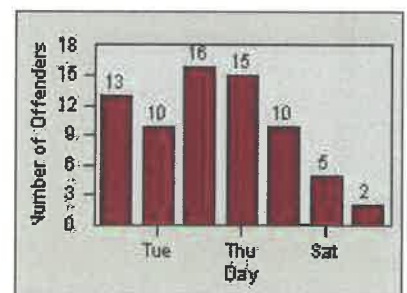

# Redflex Redlight Offender Statistics

CONTRACT: Los Alamitos      LOCATION: LAL-KAAL-01 Katella Ave  
 DATE FROM: 01-Jun-2017      DATE TO: 30-Jun-2017

LANE 1

LANE 2

LANE 3