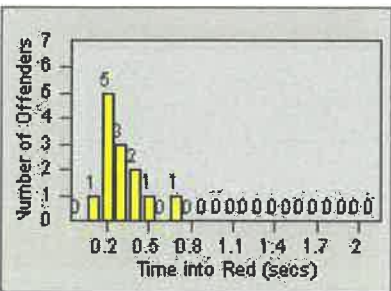

# Redflex Redlight Offender Statistics

CONTRACT: Los Alamitos      LOCATION: LAL-KAAL-01 Katella Ave  
 DATE FROM: 01-Jun-2017      DATE TO: 30-Jun-2017

LANE 1

LANE 2

LANE 3