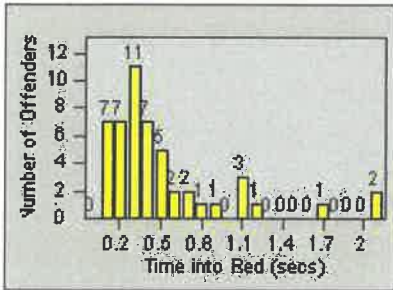

Redflex Redlight Offender Statistics

CONTRACT: Los Alamitos LOCATION: LAL-KAAL-01 Katella Ave
DATE FROM: 01-Jun-2017 DATE TO: 30-Jun-2017

LANE 4