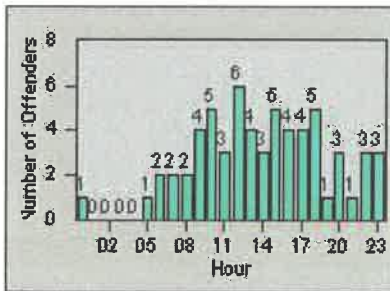

Redflex Redlight Offender Statistics

CONTRACT: Los Alamitos   LOCATION: LAL-KABL-01 Katella Ave
DATE FROM: 01-Jun-2017   DATE TO: 30-Jun-2017

LANE 1

LANE 2

LANE 3