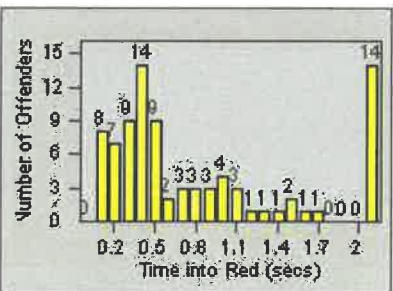

# Redflex Redlight Offender Statistics

CONTRACT: Los Alamitos      LOCATION: LAL-KABL-01 Katella Ave  
 DATE FROM: 01-Jun-2017      DATE TO: 30-Jun-2017

LANE 1

LANE 2

LANE 3