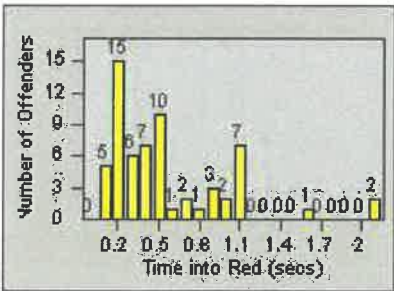

Redflex Redlight Offender Statistics

CONTRACT: Los Alamitos   LOCATION: LAL-KABL-01 Katella Ave
DATE FROM: 01-Jun-2017   DATE TO: 30-Jun-2017

LANE 1

LANE 2

LANE 3