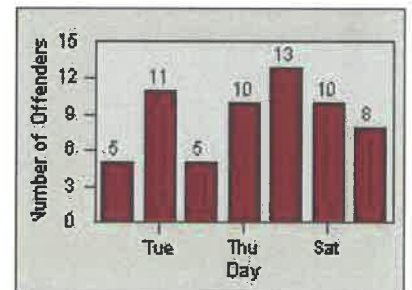

# Redflex Redlight Offender Statistics

CONTRACT: Los Alamitos      LOCATION: LAL-KABL-01 Katella Ave  
 DATE FROM: 01-Jun-2017      DATE TO: 30-Jun-2017

LANE 1

LANE 2

LANE 3