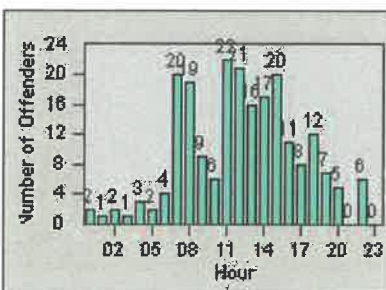

Redflex Redlight Offender Statistics

CONTRACT: Los Alamitos LOCATION: LAL-KAAL-01 Katella Ave
DATE FROM: 01-Jun-2017 DATE TO: 30-Jun-2017

LANE 4

LANE TOTAL