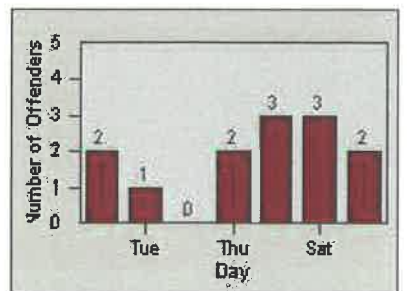

# Redflex Redlight Offender Statistics

CONTRACT: Los Alamitos      LOCATION: LAL-KAAL-01 Katella Ave  
 DATE FROM: 01-Jun-2017      DATE TO: 30-Jun-2017

LANE 1

LANE 2

LANE 3