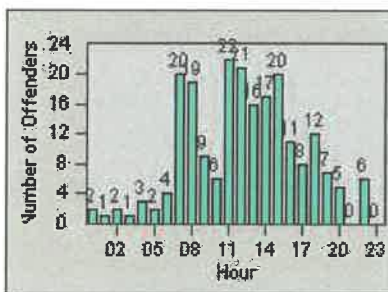

Redflex Redlight Offender Statistics

CONTRACT: Los Alamitos   LOCATION: LAL-KAAL-01 Katella Ave
DATE FROM: 01-Jun-2017   DATE TO: 30-Jun-2017

LANE 4

LANE TOTAL