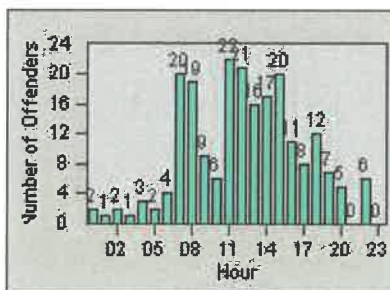

Redflex Redlight Offender Statistics

CONTRACT: Los Alamitos LOCATION: LAL-KAAL-01 Katella Ave
DATE FROM: 01-Jun-2017 DATE TO: 30-Jun-2017

LANE 4

LANE TOTAL