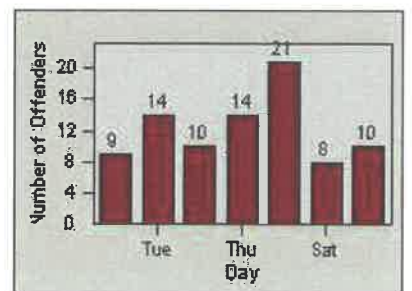

# Redflex Redlight Offender Statistics

CONTRACT: Los Alamitos      LOCATION: LAL-KABL-01 Katella Ave  
 DATE FROM: 01-Jun-2017      DATE TO: 30-Jun-2017

LANE 1

LANE 2

LANE 3