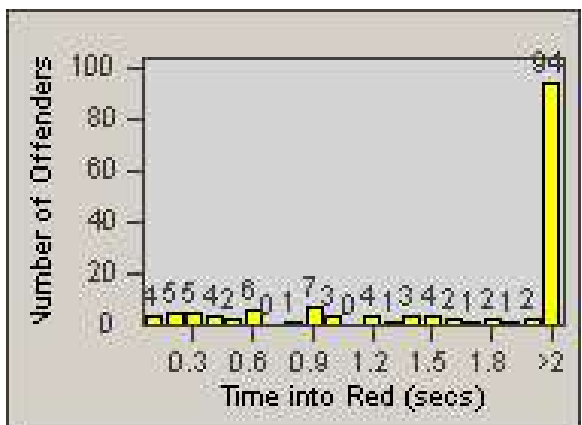

Redflex Redlight Offender Statistics

CONTRACT: Marysville
 DATE FROM: 1/Jul/2008

LOCATION: MAR-3F-01 3rd St
 DATE TO: 31/Jul/2008

LANE 1

LANE 2

LANE 3

Redflex Redlight Offender Statistics

CONTRACT: Marysville
DATE FROM: 1/Jul/2008

LOCATION: MAR-3F-01 3rd St
DATE TO: 31/Jul/2008

LANE 4

LANE TOTAL

Redflex Redlight Offender Statistics

CONTRACT: Marysville
 DATE FROM: 1/Jul/2008

LOCATION: MAR-3F-01 3rd St
 DATE TO: 31/Jul/2008