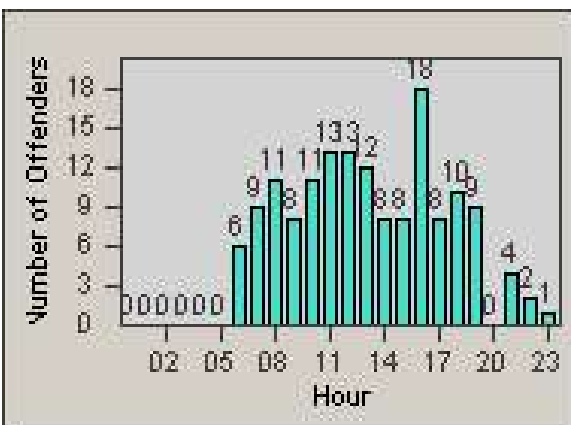

Redflex Redlight Offender Statistics

CONTRACT: Marysville
 DATE FROM: 1/Jul/2008

LOCATION: MAR-3F-01 3rd St
 DATE TO: 31/Jul/2008

LANE 1

LANE 2

LANE 3

Redflex Redlight Offender Statistics

CONTRACT: Marysville
DATE FROM: 1/Jul/2008

LOCATION: MAR-3F-01 3rd St
DATE TO: 31/Jul/2008

LANE 4

LANE TOTAL

Redflex Redlight Offender Statistics

CONTRACT: Marysville
 DATE FROM: 1/Jul/2008

LOCATION: MAR-3F-01 3rd St
 DATE TO: 31/Jul/2008