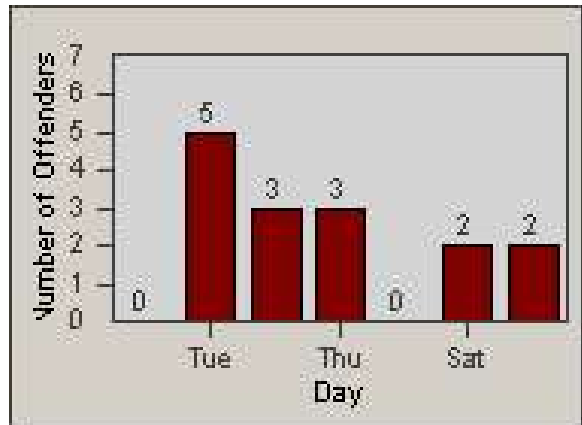

Redflex Redlight Offender Statistics

CONTRACT: Marysville
 DATE FROM: 1/Jul/2008

LOCATION: MAR-3F-01 3rd St
 DATE TO: 31/Jul/2008

LANE 1

LANE 2

LANE 3

Redflex Redlight Offender Statistics

CONTRACT: Marysville
DATE FROM: 1/Jul/2008