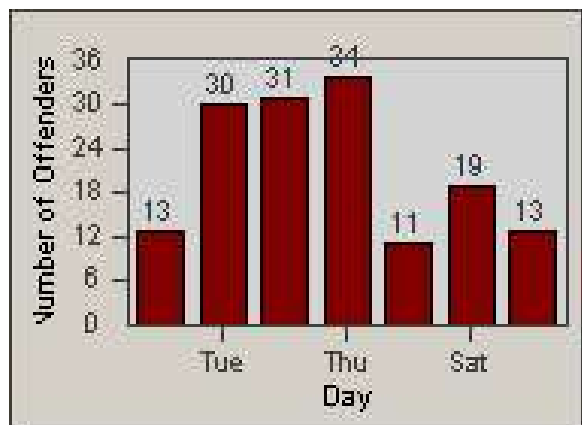

Redflex Redlight Offender Statistics

CONTRACT: Marysville
 DATE FROM: 1/Jul/2008

LOCATION: MAR-3F-01 3rd St
 DATE TO: 31/Jul/2008

LANE 1

LANE 2

LANE 3

Redflex Redlight Offender Statistics

CONTRACT: Marysville
DATE FROM: 1/Jul/2008