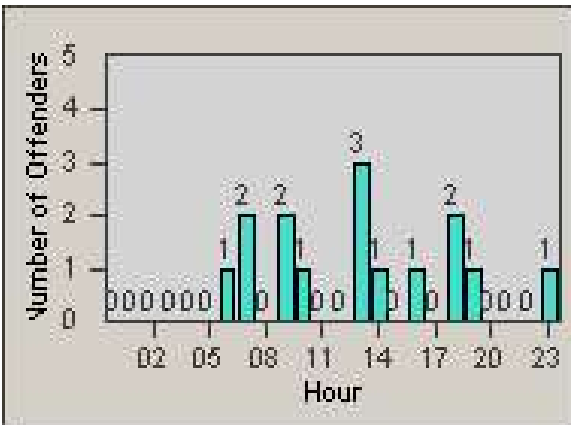

Redflex Redlight Offender Statistics

CONTRACT: Marysville
 DATE FROM: 1/Jul/2008

LOCATION: MAR-3F-01 3rd St
 DATE TO: 31/Jul/2008

LANE 1

LANE 2

LANE 3

Redflex Redlight Offender Statistics

CONTRACT: Marysville
DATE FROM: 1/Jul/2008

LOCATION: MAR-3F-01 3rd St
DATE TO: 31/Jul/2008

LANE 4

LANE TOTAL

Redflex Redlight Offender Statistics

CONTRACT: Marysville
 DATE FROM: 1/Jul/2008

LOCATION: MAR-3F-01 3rd St
 DATE TO: 31/Jul/2008