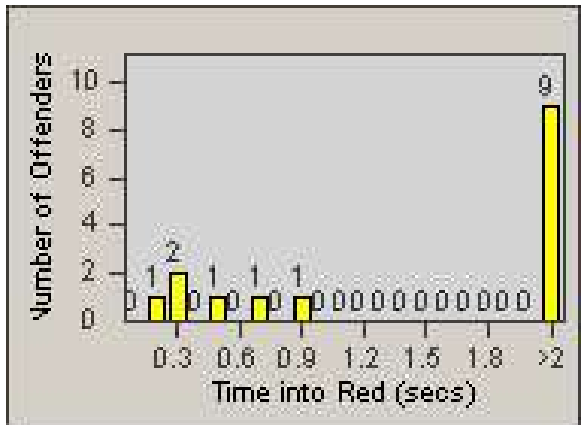

Redflex Redlight Offender Statistics

CONTRACT: Marysville
 DATE FROM: 1/Jul/2008

LOCATION: MAR-3F-01 3rd St
 DATE TO: 31/Jul/2008

LANE 1

LANE 2

LANE 3

Redflex Redlight Offender Statistics

CONTRACT: Marysville
DATE FROM: 1/Jul/2008

LOCATION: MAR-3F-01 3rd St
DATE TO: 31/Jul/2008

LANE 4

LANE TOTAL

Redflex Redlight Offender Statistics

CONTRACT: Marysville
 DATE FROM: 1/Jul/2008

LOCATION: MAR-3F-01 3rd St
 DATE TO: 31/Jul/2008