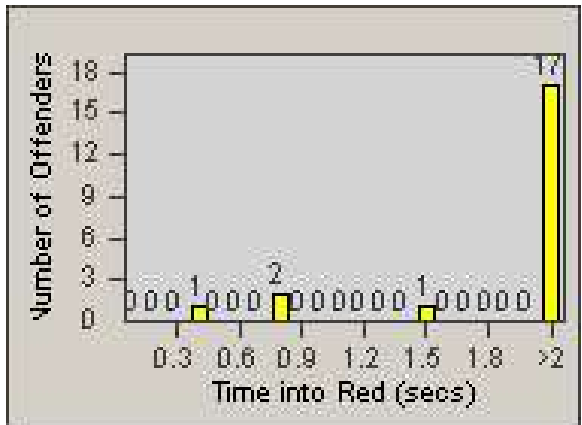

Redflex Redlight Offender Statistics

CONTRACT: Marysville
 DATE FROM: 1/Jul/2009

LOCATION: MAR-3F-01 3rd St
 DATE TO: 31/Jul/2009

LANE 1

LANE 2

LANE 3

Redflex Redlight Offender Statistics

CONTRACT: Marysville
DATE FROM: 1/Jul/2009

LOCATION: MAR-3F-01 3rd St
DATE TO: 31/Jul/2009

LANE 4

LANE TOTAL

Redflex Redlight Offender Statistics

CONTRACT: Marysville
 DATE FROM: 1/Jul/2009

LOCATION: MAR-3F-01 3rd St
 DATE TO: 31/Jul/2009