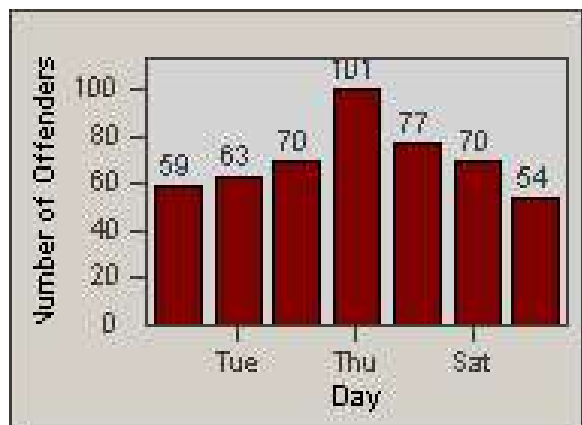

Redflex Redlight Offender Statistics

CONTRACT: Marysville
 DATE FROM: 1/Jul/2009

LOCATION: MAR-3F-01 3rd St
 DATE TO: 31/Jul/2009

LANE 1

LANE 2

LANE 3

Redflex Redlight Offender Statistics

CONTRACT: Marysville
DATE FROM: 1/Jul/2009