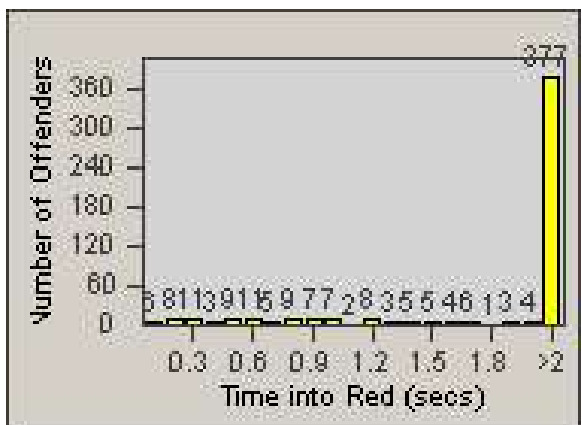

Redflex Redlight Offender Statistics

CONTRACT: Marysville
 DATE FROM: 1/Jul/2009

LOCATION: MAR-3F-01 3rd St
 DATE TO: 31/Jul/2009

LANE 1

LANE 2

LANE 3

Redflex Redlight Offender Statistics

CONTRACT: Marysville
DATE FROM: 1/Jul/2009

LOCATION: MAR-3F-01 3rd St
DATE TO: 31/Jul/2009

LANE 4

LANE TOTAL

Redflex Redlight Offender Statistics

CONTRACT: Marysville
 DATE FROM: 1/Jul/2009

LOCATION: MAR-3F-01 3rd St
 DATE TO: 31/Jul/2009