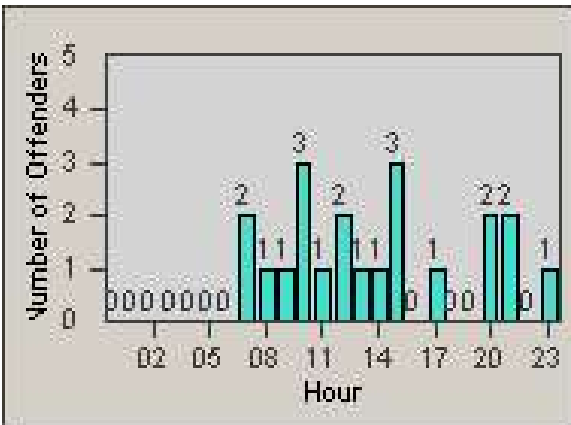

Redflex Redlight Offender Statistics

CONTRACT: Marysville
 DATE FROM: 1/Jul/2009

LOCATION: MAR-3F-01 3rd St
 DATE TO: 31/Jul/2009

LANE 1

LANE 2

LANE 3

Redflex Redlight Offender Statistics

CONTRACT: Marysville
DATE FROM: 1/Jul/2009

LOCATION: MAR-3F-01 3rd St
DATE TO: 31/Jul/2009

LANE 4

LANE TOTAL

Redflex Redlight Offender Statistics

CONTRACT: Marysville
 DATE FROM: 1/Jul/2009

LOCATION: MAR-3F-01 3rd St
 DATE TO: 31/Jul/2009