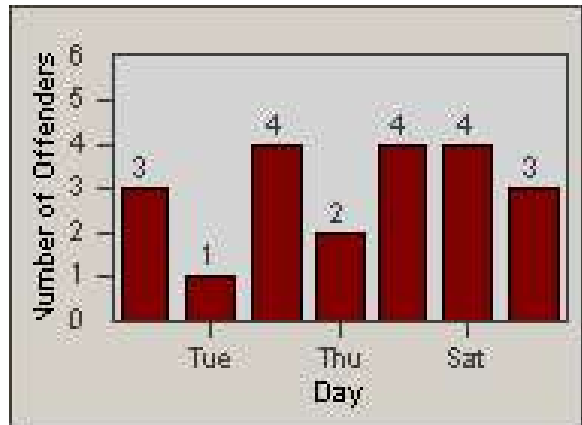

Redflex Redlight Offender Statistics

CONTRACT: Marysville
 DATE FROM: 1/Jul/2009

LOCATION: MAR-3F-01 3rd St
 DATE TO: 31/Jul/2009

LANE 1

LANE 2

LANE 3

Redflex Redlight Offender Statistics

CONTRACT: Marysville
DATE FROM: 1/Jul/2009