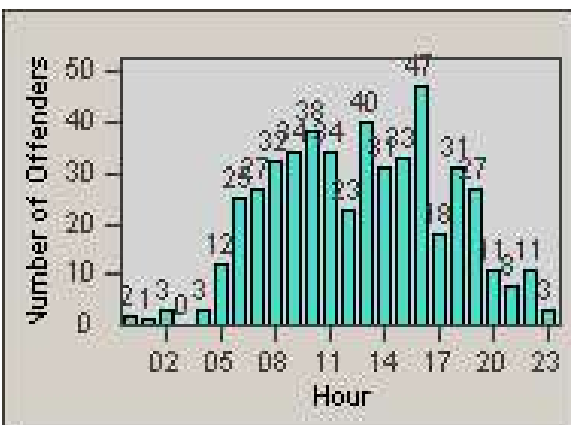

Redflex Redlight Offender Statistics

CONTRACT: Marysville
 DATE FROM: 1/Jul/2009

LOCATION: MAR-3F-01 3rd St
 DATE TO: 31/Jul/2009

LANE 1

LANE 2

LANE 3

Redflex Redlight Offender Statistics

CONTRACT: Marysville
DATE FROM: 1/Jul/2009

LOCATION: MAR-3F-01 3rd St
DATE TO: 31/Jul/2009

LANE 4

LANE TOTAL

Redflex Redlight Offender Statistics

CONTRACT: Marysville
 DATE FROM: 1/Jul/2009

LOCATION: MAR-3F-01 3rd St
 DATE TO: 31/Jul/2009