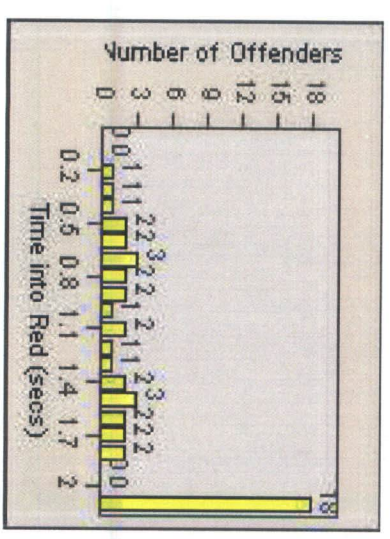

Redflex Redlight Offender Statistics

CONTRACT: Menlo Park **LOCATION:** MEN-ECRA-01 El Camino Real and Ravenswood Avenue
DATE FROM: 01-Aug-2015 **DATE TO:** 31-Aug-2015

LANE 1

LANE 2

LANE 3

Redflex Redlight Offender Statistics

CONTRACT: Menlo Park LOCATION: MEN-ECRA-01 El Camino Real and Ravenswood Avenue
 DATE FROM: 01-Aug-2015 DATE TO: 31-Aug-2015

LANE 4

LANE TOTAL

Redflex Redlight Offender Statistics

CONTRACT: Menlo Park

LOCATION: MEN-ECRA-01 EI Camino Real and Ravenswood Avenue