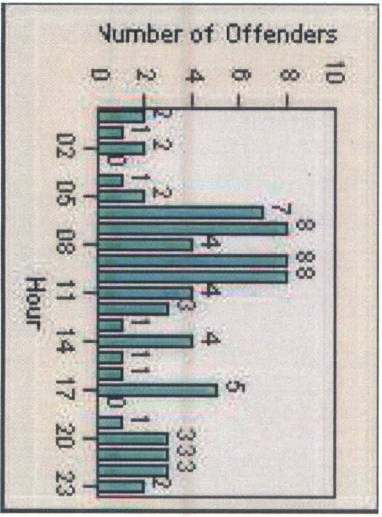

Redflex Redlight Offender Statistics

CONTRACT: Menlo Park LOCATION: MEN-BAWI-01 Bayfront Expwy and Willow Rd

DATE FROM: 01-Aug-2015 DATE TO: 31-Aug-2015

LANE 1

LANE 2

LANE 3

Redflex Redlight Offender Statistics

CONTRACT: Menlo Park LOCATION: MEN-BAWI-01 Bayfront Expwy and Willow Rd

DATE FROM: 01-Aug-2015 DATE TO: 31-Aug-2015

LANE 4

LANE TOTAL

Redflex Redlight Offender Statistics

CONTRACT: Menlo Park **LOCATION:** MEN-BAWI-01 Bayfront Expwy and Willow Rd
DATE FROM: 01-Aug-2015 **DATE TO:** 31-Aug-2015

Redflex Redlight Offender Statistics

CONTRACT: Menlo Park **LOCATION:** MEN-ECRA-01 El Camino Real and Ravenswood Avenue
DATE FROM: 01-Aug-2015 **DATE TO:** 31-Aug-2015

LANE 1

LANE 2

LANE 3

Redflex Redlight Offender Statistics