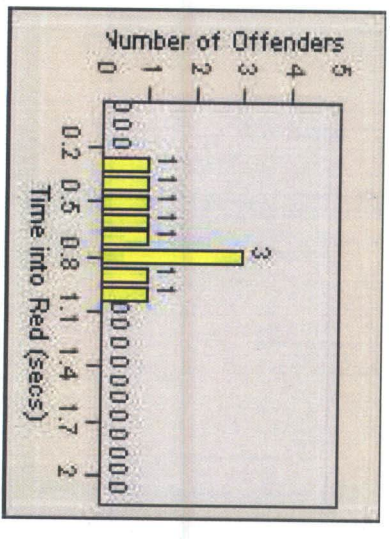

DATE FROM: 01-Aug-2015

DATE TO: 31-Aug-2015

Redflex Redlight Offender Statistics

CONTRACT: Menlo Park **LOCATION:** MEN-ECRA-03 El Camino Real and Ravenswood Avenue
DATE FROM: 01-Aug-2015 **DATE TO:** 31-Aug-2015

LANE 1

LANE 2

LANE 3

Redflex Redlight Offender Statistics

CONTRACT: Menlo Park **LOCATION:** MEN-ECRA-03 El Camino Real and Ravenswood Avenue
DATE FROM: 01-Aug-2015 **DATE TO:** 31-Aug-2015

LANE 4

LANE TOTAL