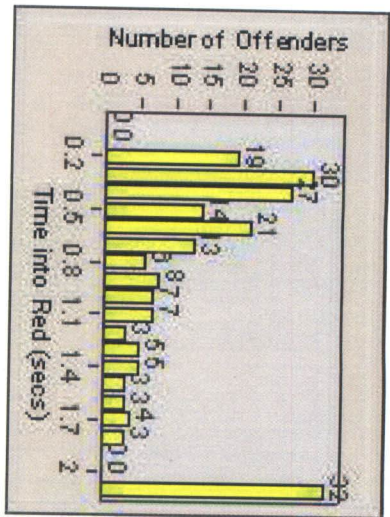

Redflex Redlight Offender Statistics

CONTRACT: Menlo Park **LOCATION:** MEN-ECRA-01 El Camino Real and Ravenswood Avenue
DATE FROM: 01-Aug-2015 **DATE TO:** 31-Aug-2015

LANE 1

LANE 2

LANE 3

Redflex Redlight Offender Statistics

CONTRACT: Menlo Park LOCATION: MEN-ECRA-01 El Camino Real and Ravenswood Avenue
 DATE FROM: 01-Aug-2015 DATE TO: 31-Aug-2015

LANE 4

LANE TOTAL

Redflex Redlight Offender Statistics

CONTRACT: Menlo Park

LOCATION: MEN-ECRA-01 EI Camino Real and Ravenswood Avenue

DATE FROM: 01-Aug-2015

DATE TO: 31-Aug-2015

Redflex Redlight Offender Statistics

CONTRACT: Menlo Park **LOCATION:** MEN-ECRA-03 El Camino Real and Ravenswood Avenue
DATE FROM: 01-Aug-2015 **DATE TO:** 31-Aug-2015