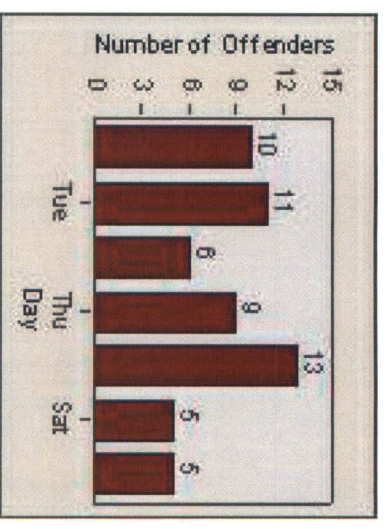

DATE FROM: 01-Aug-2015

DATE TO: 31-Aug-2015

Redflex Redlight Offender Statistics

CONTRACT: Menlo Park **LOCATION:** MEN-ECRA-03 El Camino Real and Ravenswood Avenue
DATE FROM: 01-Aug-2015 **DATE TO:** 31-Aug-2015

LANE 1

LANE 2

LANE 3

Redflex Redlight Offender Statistics

CONTRACT: Menlo Park **LOCATION:** MEN-ECRA-03 El Camino Real and Ravenswood Avenue
DATE FROM: 01-Aug-2015 **DATE TO:** 31-Aug-2015

LANE 4

LANE TOTAL

Redflex Redlight Offender Statistics

CONTRACT: Menlo Park
 DATE FROM: 01-Aug-2015

LOCATION: MEN-ECRA-03 El Camino Real and Ravenswood Avenue
 DATE TO: 31-Aug-2015

Redflex Redlight Offender Statistics

CONTRACT: Menlo Park **LOCATION:** MEN-ECVA-01 El Camino Real and Glenwood Avenue
DATE FROM: 01-Aug-2015 **DATE TO:** 31-Aug-2015