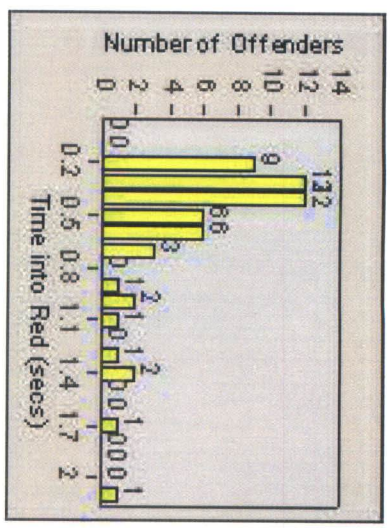

Redflex Redlight Offender Statistics

CONTRACT: Menlo Park **LOCATION:** MEN-ECRA-01 El Camino Real and Ravenswood Avenue
DATE FROM: 01-Aug-2015 **DATE TO:** 31-Aug-2015

LANE 1

LANE 2

LANE 3

Redflex Redlight Offender Statistics

CONTRACT: Menlo Park LOCATION: MEN-ECRA-01 El Camino Real and Ravenswood Avenue
 DATE FROM: 01-Aug-2015 DATE TO: 31-Aug-2015

LANE 4

LANE TOTAL

Redflex Redlight Offender Statistics

CONTRACT: Menlo Park

LOCATION: MEN-ECRA-01 EI Camino Real and Ravenswood Avenue