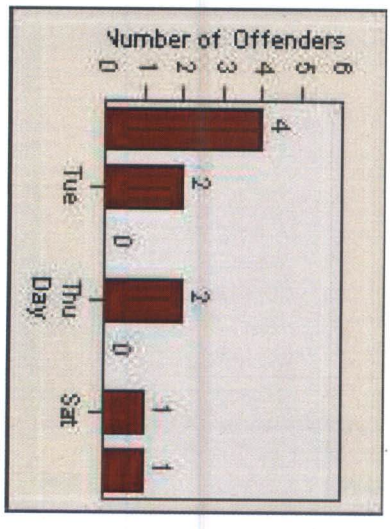

CONTRACT: Menlo Park LOCATION: MEN-ECRA-01 El Camino Real and Ravenswood Avenue
 DATE FROM: 01-Aug-2015 DATE TO: 31-Aug-2015

LANE 4

LANE TOTAL

Redflex Redlight Offender Statistics

CONTRACT: Menlo Park

LOCATION: MEN-ECRA-01 EI Camino Real and Ravenswood Avenue

DATE FROM: 01-Aug-2015

DATE TO: 31-Aug-2015

Redflex Redlight Offender Statistics

CONTRACT: Menlo Park **LOCATION:** MEN-ECRA-03 El Camino Real and Ravenswood Avenue
DATE FROM: 01-Aug-2015 **DATE TO:** 31-Aug-2015

LANE 1

LANE 2

LANE 3

Redflex Redlight Offender Statistics

CONTRACT: Menlo Park **LOCATION:** MEN-ECRA-03 El Camino Real and Ravenswood Avenue
DATE FROM: 01-Aug-2015 **DATE TO:** 31-Aug-2015

LANE 4

LANE TOTAL

Redflex Redlight Offender Statistics

CONTRACT: Menlo Park
 DATE FROM: 01-Aug-2015

LOCATION: MEN-ECRA-03 El Camino Real and Ravenswood Avenue
 DATE TO: 31-Aug-2015

Redflex Redlight Offender Statistics

CONTRACT: Menlo Park **LOCATION:** MEN-ECVA-01 El Camino Real and Glenwood Avenue
DATE FROM: 01-Aug-2015 **DATE TO:** 31-Aug-2015