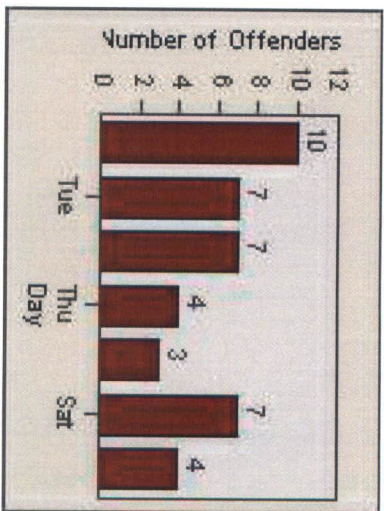

Redflex Redlight Offender Statistics

CONTRACT: Menlo Park LOCATION: MEN-BAWI-01 Bayfront Expwy and Willow Rd

DATE FROM: 01-Aug-2015 DATE TO: 31-Aug-2015

LANE 1

LANE 2

LANE 3

Redflex Redlight Offender Statistics

CONTRACT: Menlo Park LOCATION: MEN-BAWI-01 Bayfront Expwy and Willow Rd

DATE FROM: 01-Aug-2015 DATE TO: 31-Aug-2015

LANE 4

LANE TOTAL

Redflex Redlight Offender Statistics

CONTRACT: Menlo Park **LOCATION:** MEN-BAWI-01 Bayfront Expwy and Willow Rd
DATE FROM: 01-Aug-2015 **DATE TO:** 31-Aug-2015

Redflex Redlight Offender Statistics

CONTRACT: Menlo Park **LOCATION:** MEN-ECRA-01 El Camino Real and Ravenswood Avenue
DATE FROM: 01-Aug-2015 **DATE TO:** 31-Aug-2015

LANE 1

LANE 2

LANE 3

Redflex Redlight Offender Statistics

CONTRACT: Menlo Park LOCATION: MEN-ECRA-01 El Camino Real and Ravenswood Avenue
 DATE FROM: 01-Aug-2015 DATE TO: 31-Aug-2015

LANE 4

LANE TOTAL

Redflex Redlight Offender Statistics

CONTRACT: Menlo Park

LOCATION: MEN-ECRA-01 EI Camino Real and Ravenswood Avenue