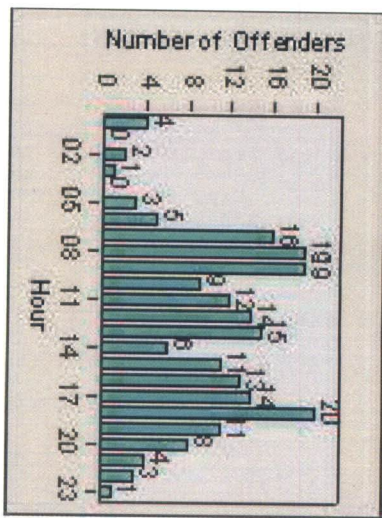

Redflex Redlight Offender Statistics

CONTRACT: Menlo Park **LOCATION:** MEN-ECRA-01 El Camino Real and Ravenswood Avenue
DATE FROM: 01-Aug-2015 **DATE TO:** 31-Aug-2015

LANE 1

LANE 2

LANE 3

Redflex Redlight Offender Statistics

CONTRACT: Menlo Park LOCATION: MEN-ECRA-01 El Camino Real and Ravenswood Avenue
 DATE FROM: 01-Aug-2015 DATE TO: 31-Aug-2015

LANE 4

LANE TOTAL

Redflex Redlight Offender Statistics

CONTRACT: Menlo Park

LOCATION: MEN-ECRA-01 EI Camino Real and Ravenswood Avenue

DATE FROM: 01-Aug-2015

DATE TO: 31-Aug-2015

Redflex Redlight Offender Statistics

CONTRACT: Menlo Park **LOCATION:** MEN-ECRA-03 El Camino Real and Ravenswood Avenue
DATE FROM: 01-Aug-2015 **DATE TO:** 31-Aug-2015