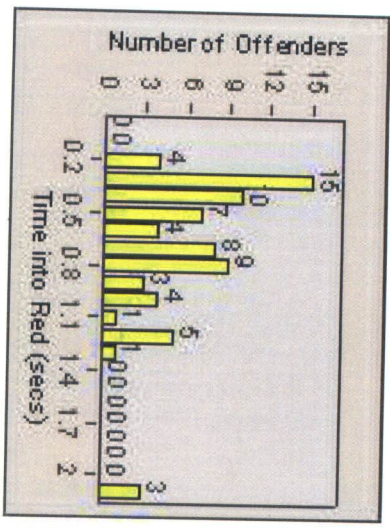

CONTRACT: Menlo Park LOCATION: MEN-BAWI-01 Bayfront Expwy and Willow Rd

DATE FROM: 01-Aug-2015 DATE TO: 31-Aug-2015

LANE 4

LANE TOTAL

Redflex Redlight Offender Statistics

CONTRACT: Menlo Park **LOCATION:** MEN-BAWI-01 Bayfront Expwy and Willow Rd
DATE FROM: 01-Aug-2015 **DATE TO:** 31-Aug-2015

Redflex Redlight Offender Statistics

CONTRACT: Menlo Park **LOCATION:** MEN-ECRA-01 El Camino Real and Ravenswood Avenue
DATE FROM: 01-Aug-2015 **DATE TO:** 31-Aug-2015

LANE 1

LANE 2

LANE 3

Redflex Redlight Offender Statistics