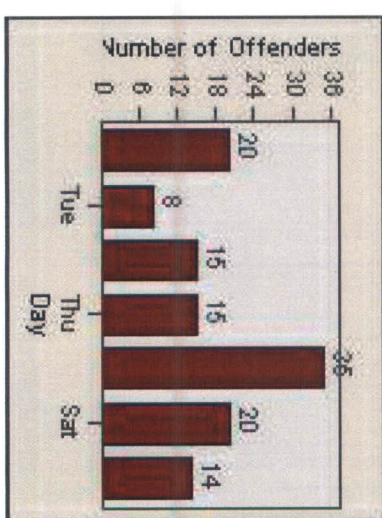

LANE 1

LANE 2

LANE 3

Redflex Redlight Offender Statistics

CONTRACT: Menlo Park **LOCATION:** MEN-ECRA-03 El Camino Real and Ravenswood Avenue
DATE FROM: 01-Aug-2015 **DATE TO:** 31-Aug-2015

LANE 4

LANE TOTAL

Redflex Redlight Offender Statistics

CONTRACT: Menlo Park
 DATE FROM: 01-Aug-2015

LOCATION: MEN-ECRA-03 El Camino Real and Ravenswood Avenue
 DATE TO: 31-Aug-2015

Redflex Redlight Offender Statistics

CONTRACT: Menlo Park **LOCATION:** MEN-ECVA-01 El Camino Real and Glenwood Avenue
DATE FROM: 01-Aug-2015 **DATE TO:** 31-Aug-2015

LANE 1

LANE 2

LANE 3

Redflex Redlight Offender Statistics

CONTRACT: Menlo Park **LOCATION:** MEN-ECVA-01 EI Camino Real and Glenwood Avenue
DATE FROM: 01-Aug-2015 **DATE TO:** 31-Aug-2015

LANE 4

LANE TOTAL

Redflex Redlight Offender Statistics