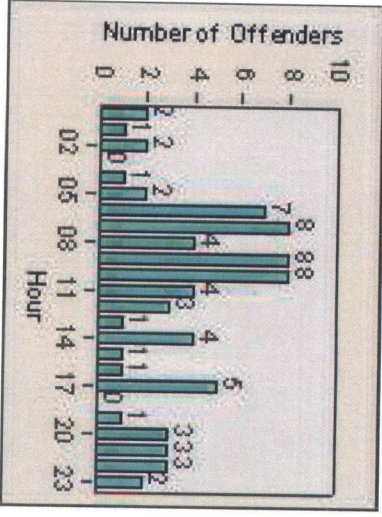

CONTRACT: Menlo Park LOCATION: MEN-BAWI-01 Bayfront Expwy and Willow Rd

DATE FROM: 01-Aug-2015 DATE TO: 31-Aug-2015

LANE 4

LANE TOTAL

Redflex Redlight Offender Statistics

CONTRACT: Menlo Park **LOCATION:** MEN-BAWI-01 Bayfront Expwy and Willow Rd
DATE FROM: 01-Aug-2015 **DATE TO:** 31-Aug-2015

Redflex Redlight Offender Statistics

CONTRACT: Menlo Park **LOCATION:** MEN-ECRA-01 El Camino Real and Ravenswood Avenue
DATE FROM: 01-Aug-2015 **DATE TO:** 31-Aug-2015

LANE 1

LANE 2

LANE 3

Redflex Redlight Offender Statistics