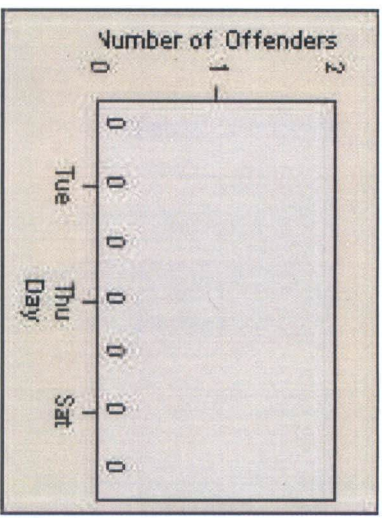

Redflex Redlight Offender Statistics

CONTRACT: Menlo Park LOCATION: MEN-BAWI-01 Bayfront Expwy and Willow Rd

DATE FROM: 01-Aug-2015 DATE TO: 31-Aug-2015

LANE 1

LANE 2

LANE 3

Redflex Redlight Offender Statistics

CONTRACT: Menlo Park LOCATION: MEN-BAWI-01 Bayfront Expwy and Willow Rd

DATE FROM: 01-Aug-2015 DATE TO: 31-Aug-2015

LANE 4

LANE TOTAL

Redflex Redlight Offender Statistics

CONTRACT: Menlo Park **LOCATION:** MEN-BAWI-01 Bayfront Expwy and Willow Rd
DATE FROM: 01-Aug-2015 **DATE TO:** 31-Aug-2015

Redflex Redlight Offender Statistics

CONTRACT: Menlo Park **LOCATION:** MEN-ECRA-01 El Camino Real and Ravenswood Avenue
DATE FROM: 01-Aug-2015 **DATE TO:** 31-Aug-2015

LANE 1

LANE 2

LANE 3

Redflex Redlight Offender Statistics