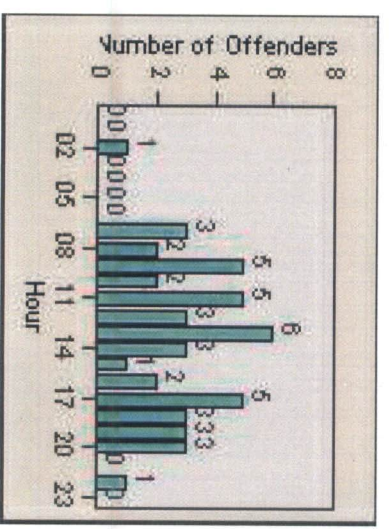

Redflex Redlight Offender Statistics

CONTRACT: Menlo Park **LOCATION:** MEN-ECRA-01 El Camino Real and Ravenswood Avenue
DATE FROM: 01-Aug-2015 **DATE TO:** 31-Aug-2015

LANE 1

LANE 2

LANE 3

Redflex Redlight Offender Statistics

CONTRACT: Menlo Park LOCATION: MEN-ECRA-01 El Camino Real and Ravenswood Avenue
 DATE FROM: 01-Aug-2015 DATE TO: 31-Aug-2015

LANE 4

LANE TOTAL

Redflex Redlight Offender Statistics

CONTRACT: Menlo Park

LOCATION: MEN-ECRA-01 EI Camino Real and Ravenswood Avenue