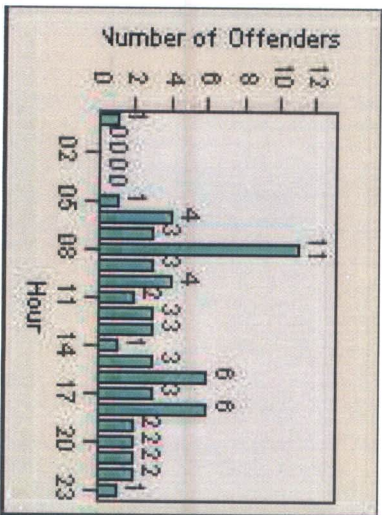

Redflex Redlight Offender Statistics

CONTRACT: Menlo Park **LOCATION:** MEN-ECRA-01 El Camino Real and Ravenswood Avenue
DATE FROM: 01-Aug-2015 **DATE TO:** 31-Aug-2015

LANE 1

LANE 2

LANE 3

Redflex Redlight Offender Statistics

CONTRACT: Menlo Park LOCATION: MEN-ECRA-01 El Camino Real and Ravenswood Avenue
 DATE FROM: 01-Aug-2015 DATE TO: 31-Aug-2015

LANE 4

LANE TOTAL

Redflex Redlight Offender Statistics

CONTRACT: Menlo Park

LOCATION: MEN-ECRA-01 EI Camino Real and Ravenswood Avenue