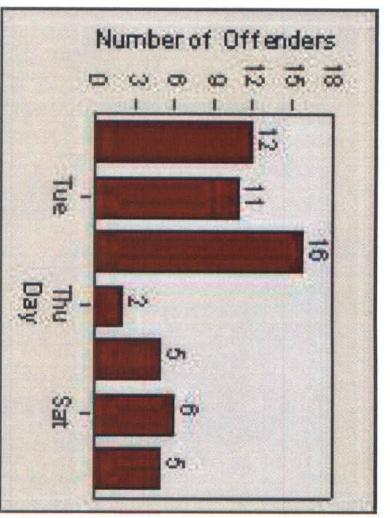

Redflex Redlight Offender Statistics

CONTRACT: Menlo Park **LOCATION:** MEN-ECRA-01 El Camino Real and Ravenswood Avenue
DATE FROM: 01-Aug-2015 **DATE TO:** 31-Aug-2015

LANE 1

LANE 2

LANE 3

Redflex Redlight Offender Statistics

CONTRACT: Menlo Park LOCATION: MEN-ECRA-01 El Camino Real and Ravenswood Avenue
 DATE FROM: 01-Aug-2015 DATE TO: 31-Aug-2015

LANE 4

LANE TOTAL

Redflex Redlight Offender Statistics

CONTRACT: Menlo Park

LOCATION: MEN-ECRA-01 EI Camino Real and Ravenswood Avenue