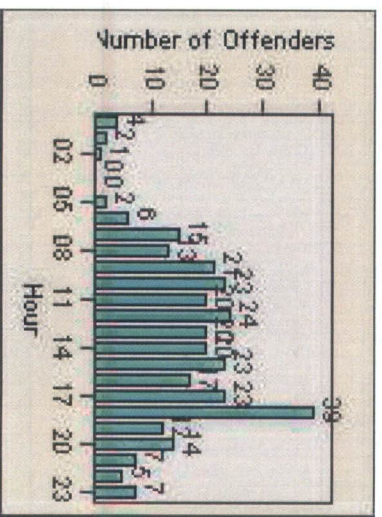

LANE 1

LANE 2

LANE 3

Redflex Redlight Offender Statistics

CONTRACT: Menlo Park **LOCATION:** MEN-ECRA-03 El Camino Real and Ravenswood Avenue
DATE FROM: 01-Aug-2015 **DATE TO:** 31-Aug-2015

LANE 4

LANE TOTAL

Redflex Redlight Offender Statistics

CONTRACT: Menlo Park
 DATE FROM: 01-Aug-2015

LOCATION: MEN-ECRA-03 El Camino Real and Ravenswood Avenue
 DATE TO: 31-Aug-2015

Redflex Redlight Offender Statistics

CONTRACT: Menlo Park **LOCATION:** MEN-ECVA-01 El Camino Real and Glenwood Avenue
DATE FROM: 01-Aug-2015 **DATE TO:** 31-Aug-2015