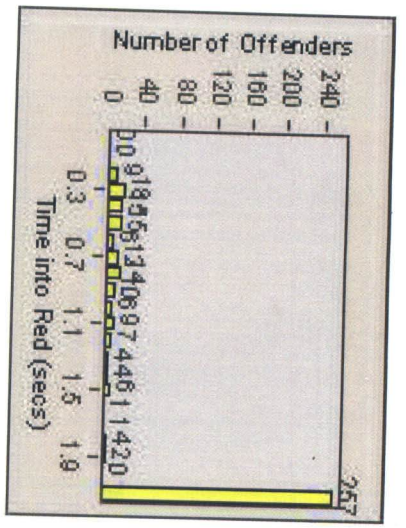

DATE FROM: 01-Aug-2015

DATE TO: 31-Aug-2015

Redflex Redlight Offender Statistics

CONTRACT: Menlo Park **LOCATION:** MEN-ECRA-03 El Camino Real and Ravenswood Avenue
DATE FROM: 01-Aug-2015 **DATE TO:** 31-Aug-2015

LANE 1

LANE 2

LANE 3

Redflex Redlight Offender Statistics

CONTRACT: Menlo Park **LOCATION:** MEN-ECRA-03 El Camino Real and Ravenswood Avenue
DATE FROM: 01-Aug-2015 **DATE TO:** 31-Aug-2015

LANE 4

LANE TOTAL

Redflex Redlight Offender Statistics

CONTRACT: Menlo Park
 DATE FROM: 01-Aug-2015

LOCATION: MEN-ECRA-03 El Camino Real and Ravenswood Avenue
 DATE TO: 31-Aug-2015

Redflex Redlight Offender Statistics

CONTRACT: Menlo Park **LOCATION:** MEN-ECVA-01 El Camino Real and Glenwood Avenue
DATE FROM: 01-Aug-2015 **DATE TO:** 31-Aug-2015

LANE 1

LANE 2

LANE 3

Redflex Redlight Offender Statistics

CONTRACT: Menlo Park **LOCATION:** MEN-ECVA-01 EI Camino Real and Glenwood Avenue
DATE FROM: 01-Aug-2015 **DATE TO:** 31-Aug-2015

LANE 4

LANE TOTAL

Redflex Redlight Offender Statistics