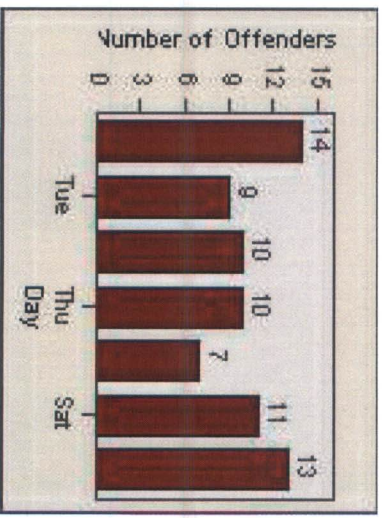

Redflex Redlight Offender Statistics

CONTRACT: Menlo Park LOCATION: MEN-BAWI-01 Bayfront Expwy and Willow Rd

DATE FROM: 01-Aug-2015 DATE TO: 31-Aug-2015

LANE 1

LANE 2

LANE 3

Redflex Redlight Offender Statistics

CONTRACT: Menlo Park LOCATION: MEN-BAWI-01 Bayfront Expwy and Willow Rd

DATE FROM: 01-Aug-2015 DATE TO: 31-Aug-2015

LANE 4

LANE TOTAL

Redflex Redlight Offender Statistics

CONTRACT: Menlo Park **LOCATION:** MEN-BAWI-01 Bayfront Expwy and Willow Rd
DATE FROM: 01-Aug-2015 **DATE TO:** 31-Aug-2015

Redflex Redlight Offender Statistics

CONTRACT: Menlo Park **LOCATION:** MEN-ECRA-01 El Camino Real and Ravenswood Avenue
DATE FROM: 01-Aug-2015 **DATE TO:** 31-Aug-2015

LANE 1

LANE 2

LANE 3

Redflex Redlight Offender Statistics