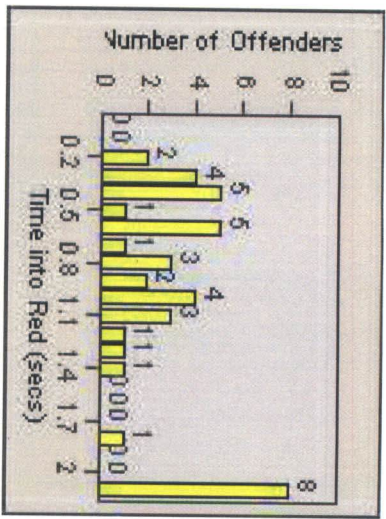

CONTRACT: Menlo Park LOCATION: MEN-BAWI-01 Bayfront Expwy and Willow Rd

DATE FROM: 01-Aug-2015 DATE TO: 31-Aug-2015

LANE 4

LANE TOTAL

Redflex Redlight Offender Statistics

CONTRACT: Menlo Park **LOCATION:** MEN-BAWI-01 Bayfront Expwy and Willow Rd
DATE FROM: 01-Aug-2015 **DATE TO:** 31-Aug-2015

Redflex Redlight Offender Statistics

CONTRACT: Menlo Park **LOCATION:** MEN-ECRA-01 El Camino Real and Ravenswood Avenue
DATE FROM: 01-Aug-2015 **DATE TO:** 31-Aug-2015

LANE 1

LANE 2

LANE 3

Redflex Redlight Offender Statistics