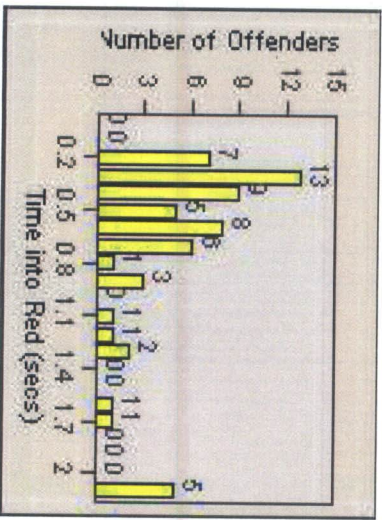

Redflex Redlight Offender Statistics

CONTRACT: Menlo Park **LOCATION:** MEN-ECRA-01 El Camino Real and Ravenswood Avenue
DATE FROM: 01-Aug-2015 **DATE TO:** 31-Aug-2015

LANE 1

LANE 2

LANE 3

Redflex Redlight Offender Statistics

CONTRACT: Menlo Park LOCATION: MEN-ECRA-01 El Camino Real and Ravenswood Avenue
 DATE FROM: 01-Aug-2015 DATE TO: 31-Aug-2015

LANE 4

LANE TOTAL

Redflex Redlight Offender Statistics

CONTRACT: Menlo Park

LOCATION: MEN-ECRA-01 EI Camino Real and Ravenswood Avenue