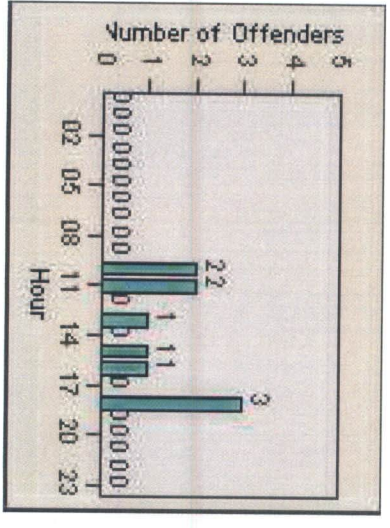

DATE FROM: 01-Aug-2015

DATE TO: 31-Aug-2015

Redflex Redlight Offender Statistics

CONTRACT: Menlo Park **LOCATION:** MEN-ECRA-03 El Camino Real and Ravenswood Avenue
DATE FROM: 01-Aug-2015 **DATE TO:** 31-Aug-2015

LANE 1

LANE 2

LANE 3

Redflex Redlight Offender Statistics

CONTRACT: Menlo Park **LOCATION:** MEN-ECRA-03 El Camino Real and Ravenswood Avenue
DATE FROM: 01-Aug-2015 **DATE TO:** 31-Aug-2015

LANE 4

LANE TOTAL