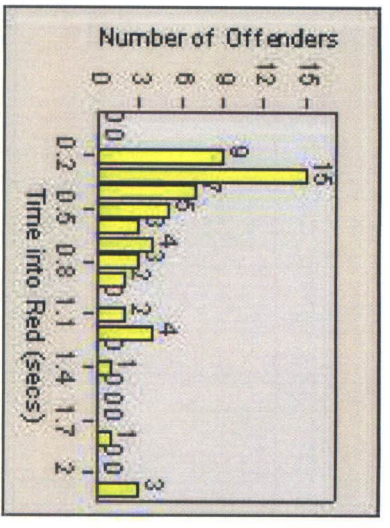

LANE 1

LANE 2

LANE 3

Redflex Redlight Offender Statistics

CONTRACT: Menlo Park **LOCATION:** MEN-ECRA-03 El Camino Real and Ravenswood Avenue
DATE FROM: 01-Aug-2015 **DATE TO:** 31-Aug-2015

LANE 4

LANE TOTAL

Redflex Redlight Offender Statistics

CONTRACT: Menlo Park
 DATE FROM: 01-Aug-2015

LOCATION: MEN-ECRA-03 El Camino Real and Ravenswood Avenue
 DATE TO: 31-Aug-2015

Redflex Redlight Offender Statistics

CONTRACT: Menlo Park **LOCATION:** MEN-ECVA-01 El Camino Real and Glenwood Avenue
DATE FROM: 01-Aug-2015 **DATE TO:** 31-Aug-2015