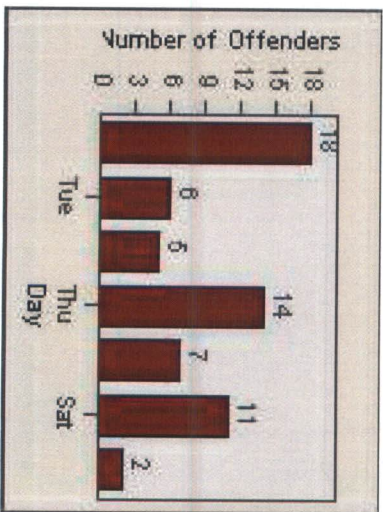

Redflex Redlight Offender Statistics

CONTRACT: Menlo Park **LOCATION:** MEN-ECRA-01 El Camino Real and Ravenswood Avenue
DATE FROM: 01-Aug-2015 **DATE TO:** 31-Aug-2015

LANE 1

LANE 2

LANE 3

Redflex Redlight Offender Statistics

CONTRACT: Menlo Park LOCATION: MEN-ECRA-01 El Camino Real and Ravenswood Avenue
 DATE FROM: 01-Aug-2015 DATE TO: 31-Aug-2015

LANE 4

LANE TOTAL

Redflex Redlight Offender Statistics

CONTRACT: Menlo Park

LOCATION: MEN-ECRA-01 EI Camino Real and Ravenswood Avenue