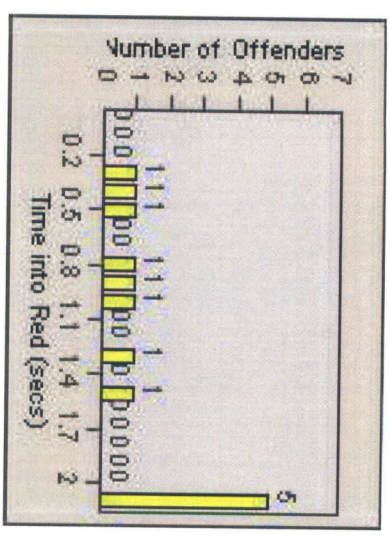

DATE FROM: 01-Aug-2015

DATE TO: 31-Aug-2015

Redflex Redlight Offender Statistics

CONTRACT: Menlo Park **LOCATION:** MEN-ECRA-03 El Camino Real and Ravenswood Avenue
DATE FROM: 01-Aug-2015 **DATE TO:** 31-Aug-2015

LANE 1

LANE 2

LANE 3

Redflex Redlight Offender Statistics

CONTRACT: Menlo Park **LOCATION:** MEN-ECRA-03 El Camino Real and Ravenswood Avenue
DATE FROM: 01-Aug-2015 **DATE TO:** 31-Aug-2015

LANE 4

LANE TOTAL