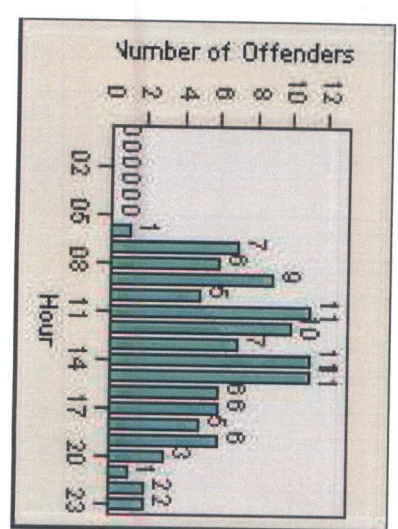

Redflex Redlight Offender Statistics

CONTRACT: Menlo Park
 DATE FROM: 01-Aug-2015

LOCATION: MEN-ECRA-03 El Camino Real and Ravenswood Avenue
 DATE TO: 31-Aug-2015

Redflex Redlight Offender Statistics

CONTRACT: Menlo Park **LOCATION:** MEN-ECVA-01 El Camino Real and Glenwood Avenue
DATE FROM: 01-Aug-2015 **DATE TO:** 31-Aug-2015

LANE 1

LANE 2

LANE 3

Redflex Redlight Offender Statistics

CONTRACT: Menlo Park **LOCATION:** MEN-ECVA-01 EI Camino Real and Glenwood Avenue
DATE FROM: 01-Aug-2015 **DATE TO:** 31-Aug-2015

LANE 4

LANE TOTAL

Redflex Redlight Offender Statistics