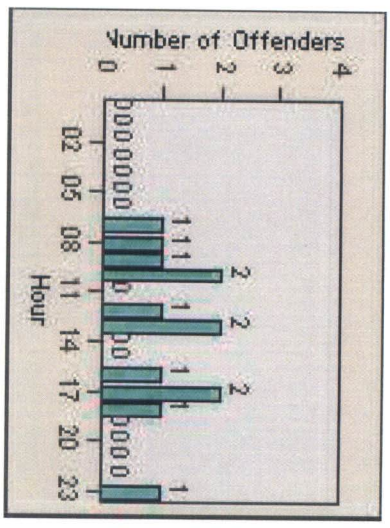

DATE FROM: 01-Aug-2015

DATE TO: 31-Aug-2015

Redflex Redlight Offender Statistics

CONTRACT: Menlo Park **LOCATION:** MEN-ECRA-03 El Camino Real and Ravenswood Avenue
DATE FROM: 01-Aug-2015 **DATE TO:** 31-Aug-2015

LANE 1

LANE 2

LANE 3

Redflex Redlight Offender Statistics

CONTRACT: Menlo Park **LOCATION:** MEN-ECRA-03 El Camino Real and Ravenswood Avenue
DATE FROM: 01-Aug-2015 **DATE TO:** 31-Aug-2015

LANE 4

LANE TOTAL