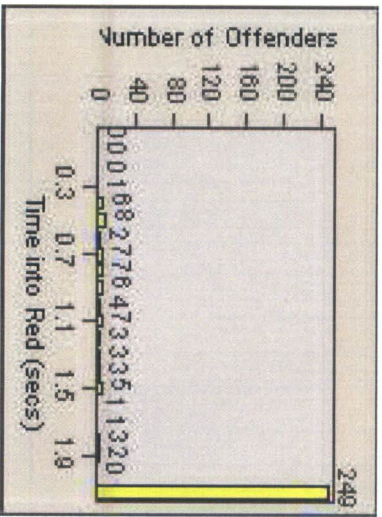

LANE 1

LANE 2

LANE 3

Redflex Redlight Offender Statistics

CONTRACT: Menlo Park **LOCATION:** MEN-ECRA-03 El Camino Real and Ravenswood Avenue
DATE FROM: 01-Aug-2015 **DATE TO:** 31-Aug-2015

LANE 4

LANE TOTAL

Redflex Redlight Offender Statistics

CONTRACT: Menlo Park
 DATE FROM: 01-Aug-2015

LOCATION: MEN-ECRA-03 El Camino Real and Ravenswood Avenue
 DATE TO: 31-Aug-2015

Redflex Redlight Offender Statistics

CONTRACT: Menlo Park **LOCATION:** MEN-ECVA-01 El Camino Real and Glenwood Avenue
DATE FROM: 01-Aug-2015 **DATE TO:** 31-Aug-2015

LANE 1

LANE 2

LANE 3

Redflex Redlight Offender Statistics

CONTRACT: Menlo Park **LOCATION:** MEN-ECVA-01 EI Camino Real and Glenwood Avenue
DATE FROM: 01-Aug-2015 **DATE TO:** 31-Aug-2015

LANE 4

LANE TOTAL

Redflex Redlight Offender Statistics