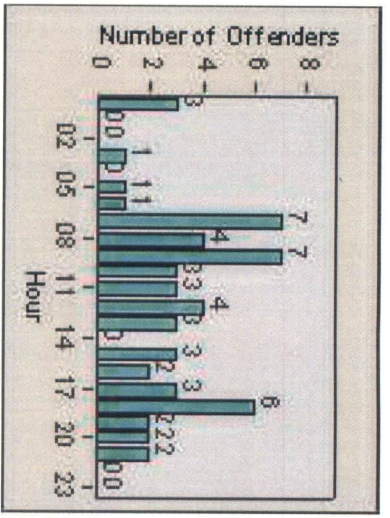

Redflex Redlight Offender Statistics

CONTRACT: Menlo Park **LOCATION:** MEN-ECRA-01 El Camino Real and Ravenswood Avenue
DATE FROM: 01-Aug-2015 **DATE TO:** 31-Aug-2015

LANE 1

LANE 2

LANE 3

Redflex Redlight Offender Statistics

CONTRACT: Menlo Park LOCATION: MEN-ECRA-01 El Camino Real and Ravenswood Avenue
 DATE FROM: 01-Aug-2015 DATE TO: 31-Aug-2015

LANE 4

LANE TOTAL

Redflex Redlight Offender Statistics

CONTRACT: Menlo Park

LOCATION: MEN-ECRA-01 EI Camino Real and Ravenswood Avenue