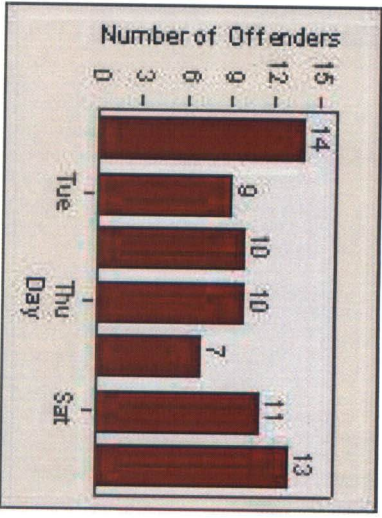

Redflex Redlight Offender Statistics

CONTRACT: Menlo Park LOCATION: MEN-BAWI-01 Bayfront Expwy and Willow Rd

DATE FROM: 01-Aug-2015 DATE TO: 31-Aug-2015

LANE 1

LANE 2

LANE 3

Redflex Redlight Offender Statistics

CONTRACT: Menlo Park LOCATION: MEN-BAWI-01 Bayfront Expwy and Willow Rd

DATE FROM: 01-Aug-2015 DATE TO: 31-Aug-2015

LANE 4

LANE TOTAL

Redflex Redlight Offender Statistics

CONTRACT: Menlo Park **LOCATION:** MEN-BAWI-01 Bayfront Expwy and Willow Rd
DATE FROM: 01-Aug-2015 **DATE TO:** 31-Aug-2015

Redflex Redlight Offender Statistics

CONTRACT: Menlo Park **LOCATION:** MEN-ECRA-01 El Camino Real and Ravenswood Avenue
DATE FROM: 01-Aug-2015 **DATE TO:** 31-Aug-2015

LANE 1

LANE 2

LANE 3

Redflex Redlight Offender Statistics

CONTRACT: Menlo Park LOCATION: MEN-ECRA-01 El Camino Real and Ravenswood Avenue
 DATE FROM: 01-Aug-2015 DATE TO: 31-Aug-2015

LANE 4

LANE TOTAL

Redflex Redlight Offender Statistics

CONTRACT: Menlo Park

LOCATION: MEN-ECRA-01 EI Camino Real and Ravenswood Avenue