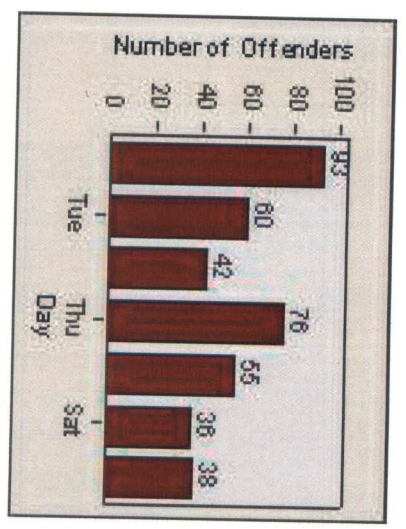

DATE FROM: 01-Aug-2015

DATE TO: 31-Aug-2015

Redflex Redlight Offender Statistics

CONTRACT: Menlo Park **LOCATION:** MEN-ECRA-03 El Camino Real and Ravenswood Avenue
DATE FROM: 01-Aug-2015 **DATE TO:** 31-Aug-2015

LANE 1

LANE 2

LANE 3

Redflex Redlight Offender Statistics

CONTRACT: Menlo Park **LOCATION:** MEN-ECRA-03 El Camino Real and Ravenswood Avenue
DATE FROM: 01-Aug-2015 **DATE TO:** 31-Aug-2015

LANE 4

LANE TOTAL

Redflex Redlight Offender Statistics

CONTRACT: Menlo Park
 DATE FROM: 01-Aug-2015

LOCATION: MEN-ECRA-03 El Camino Real and Ravenswood Avenue
 DATE TO: 31-Aug-2015

Redflex Redlight Offender Statistics

CONTRACT: Menlo Park **LOCATION:** MEN-ECVA-01 El Camino Real and Glenwood Avenue
DATE FROM: 01-Aug-2015 **DATE TO:** 31-Aug-2015