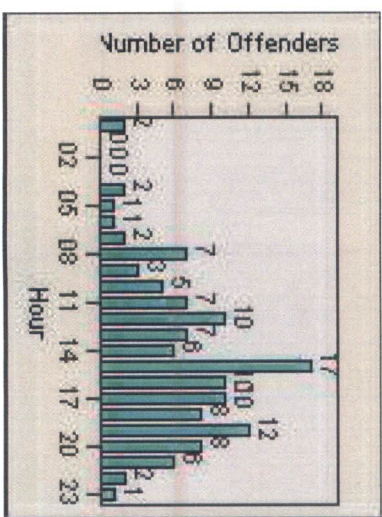

LANE 1

LANE 2

LANE 3

Redflex Redlight Offender Statistics

CONTRACT: Menlo Park **LOCATION:** MEN-ECRA-03 El Camino Real and Ravenswood Avenue
DATE FROM: 01-Aug-2015 **DATE TO:** 31-Aug-2015

LANE 4

LANE TOTAL

Redflex Redlight Offender Statistics

CONTRACT: Menlo Park
 DATE FROM: 01-Aug-2015

LOCATION: MEN-ECRA-03 El Camino Real and Ravenswood Avenue
 DATE TO: 31-Aug-2015

Redflex Redlight Offender Statistics

CONTRACT: Menlo Park **LOCATION:** MEN-ECVA-01 El Camino Real and Glenwood Avenue
DATE FROM: 01-Aug-2015 **DATE TO:** 31-Aug-2015

LANE 1

LANE 2

LANE 3

Redflex Redlight Offender Statistics

CONTRACT: Menlo Park **LOCATION:** MEN-ECVA-01 EI Camino Real and Glenwood Avenue
DATE FROM: 01-Aug-2015 **DATE TO:** 31-Aug-2015

LANE 4

LANE TOTAL

Redflex Redlight Offender Statistics