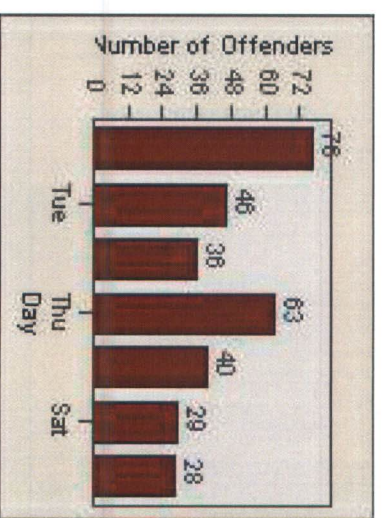

DATE FROM: 01-Aug-2015

DATE TO: 31-Aug-2015

Redflex Redlight Offender Statistics

CONTRACT: Menlo Park **LOCATION:** MEN-ECRA-03 El Camino Real and Ravenswood Avenue
DATE FROM: 01-Aug-2015 **DATE TO:** 31-Aug-2015

LANE 1

LANE 2

LANE 3

Redflex Redlight Offender Statistics

CONTRACT: Menlo Park **LOCATION:** MEN-ECRA-03 El Camino Real and Ravenswood Avenue
DATE FROM: 01-Aug-2015 **DATE TO:** 31-Aug-2015

LANE 4

LANE TOTAL

Redflex Redlight Offender Statistics

CONTRACT: Menlo Park
 DATE FROM: 01-Aug-2015

LOCATION: MEN-ECRA-03 El Camino Real and Ravenswood Avenue
 DATE TO: 31-Aug-2015

Redflex Redlight Offender Statistics

CONTRACT: Menlo Park **LOCATION:** MEN-ECVA-01 El Camino Real and Glenwood Avenue
DATE FROM: 01-Aug-2015 **DATE TO:** 31-Aug-2015