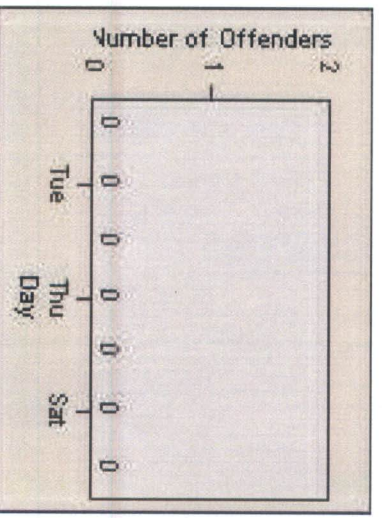

Redflex Redlight Offender Statistics

CONTRACT: Menlo Park LOCATION: MEN-BAWI-01 Bayfront Expwy and Willow Rd

DATE FROM: 01-Aug-2015 DATE TO: 31-Aug-2015

LANE 1

LANE 2

LANE 3

Redflex Redlight Offender Statistics

CONTRACT: Menlo Park LOCATION: MEN-BAWI-01 Bayfront Expwy and Willow Rd

DATE FROM: 01-Aug-2015 DATE TO: 31-Aug-2015

LANE 4

LANE TOTAL

Redflex Redlight Offender Statistics

CONTRACT: Menlo Park **LOCATION:** MEN-BAWI-01 Bayfront Expwy and Willow Rd
DATE FROM: 01-Aug-2015 **DATE TO:** 31-Aug-2015

Redflex Redlight Offender Statistics

CONTRACT: Menlo Park **LOCATION:** MEN-ECRA-01 El Camino Real and Ravenswood Avenue
DATE FROM: 01-Aug-2015 **DATE TO:** 31-Aug-2015

LANE 1

LANE 2

LANE 3

Redflex Redlight Offender Statistics