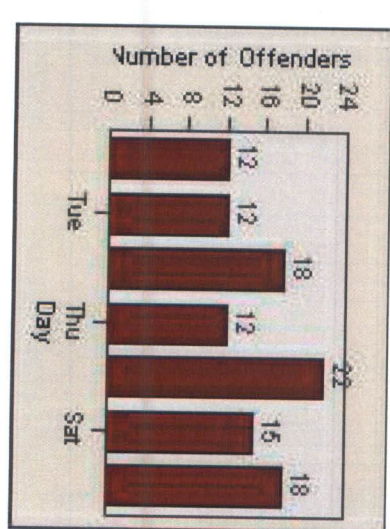

Redflex Redlight Offender Statistics

CONTRACT: Menlo Park
 DATE FROM: 01-Aug-2015

LOCATION: MEN-ECRA-03 El Camino Real and Ravenswood Avenue
 DATE TO: 31-Aug-2015

Redflex Redlight Offender Statistics

CONTRACT: Menlo Park **LOCATION:** MEN-ECVA-01 El Camino Real and Glenwood Avenue
DATE FROM: 01-Aug-2015 **DATE TO:** 31-Aug-2015

LANE 1

LANE 2

LANE 3

Redflex Redlight Offender Statistics

CONTRACT: Menlo Park **LOCATION:** MEN-ECVA-01 EI Camino Real and Glenwood Avenue
DATE FROM: 01-Aug-2015 **DATE TO:** 31-Aug-2015

LANE 4

LANE TOTAL

Redflex Redlight Offender Statistics