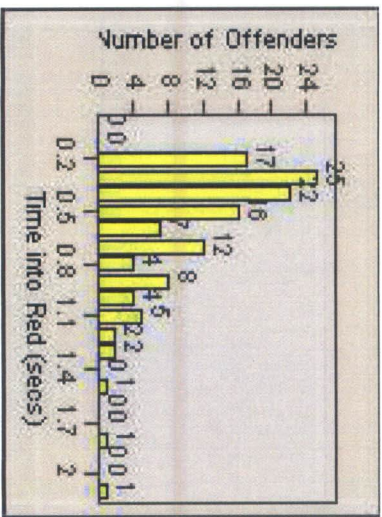

LANE 1

LANE 2

LANE 3

Redflex Redlight Offender Statistics

CONTRACT: Menlo Park **LOCATION:** MEN-ECRA-03 El Camino Real and Ravenswood Avenue
DATE FROM: 01-Aug-2015 **DATE TO:** 31-Aug-2015

LANE 4

LANE TOTAL

Redflex Redlight Offender Statistics

CONTRACT: Menlo Park
 DATE FROM: 01-Aug-2015

LOCATION: MEN-ECRA-03 El Camino Real and Ravenswood Avenue
 DATE TO: 31-Aug-2015

Redflex Redlight Offender Statistics

CONTRACT: Menlo Park **LOCATION:** MEN-ECVA-01 El Camino Real and Glenwood Avenue
DATE FROM: 01-Aug-2015 **DATE TO:** 31-Aug-2015

LANE 1

LANE 2

LANE 3

Redflex Redlight Offender Statistics

CONTRACT: Menlo Park **LOCATION:** MEN-ECVA-01 EI Camino Real and Glenwood Avenue
DATE FROM: 01-Aug-2015 **DATE TO:** 31-Aug-2015

LANE 4

LANE TOTAL

Redflex Redlight Offender Statistics