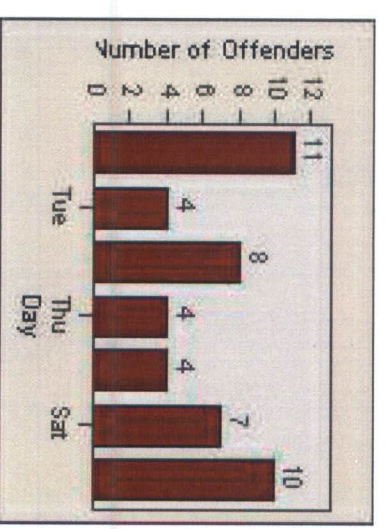

Redflex Redlight Offender Statistics

CONTRACT: Menlo Park **LOCATION:** MEN-ECRA-01 El Camino Real and Ravenswood Avenue
DATE FROM: 01-Aug-2015 **DATE TO:** 31-Aug-2015

LANE 1

LANE 2

LANE 3

Redflex Redlight Offender Statistics

CONTRACT: Menlo Park LOCATION: MEN-ECRA-01 El Camino Real and Ravenswood Avenue
 DATE FROM: 01-Aug-2015 DATE TO: 31-Aug-2015

LANE 4

LANE TOTAL

Redflex Redlight Offender Statistics

CONTRACT: Menlo Park

LOCATION: MEN-ECRA-01 EI Camino Real and Ravenswood Avenue