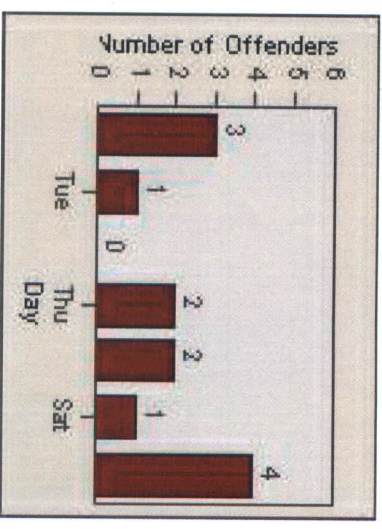

CONTRACT: Menlo Park LOCATION: MEN-ECRA-01 El Camino Real and Ravenswood Avenue
 DATE FROM: 01-Aug-2015 DATE TO: 31-Aug-2015

LANE 4

LANE TOTAL

Redflex Redlight Offender Statistics

CONTRACT: Menlo Park

LOCATION: MEN-ECRA-01 EI Camino Real and Ravenswood Avenue

DATE FROM: 01-Aug-2015

DATE TO: 31-Aug-2015

Redflex Redlight Offender Statistics

CONTRACT: Menlo Park **LOCATION:** MEN-ECRA-03 El Camino Real and Ravenswood Avenue
DATE FROM: 01-Aug-2015 **DATE TO:** 31-Aug-2015

LANE 1

LANE 2

LANE 3

Redflex Redlight Offender Statistics

CONTRACT: Menlo Park **LOCATION:** MEN-ECRA-03 El Camino Real and Ravenswood Avenue
DATE FROM: 01-Aug-2015 **DATE TO:** 31-Aug-2015

LANE 4

LANE TOTAL