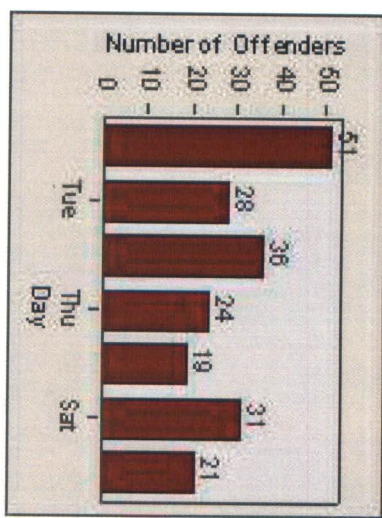

Redflex Redlight Offender Statistics

CONTRACT: Menlo Park **LOCATION:** MEN-ECRA-01 El Camino Real and Ravenswood Avenue
DATE FROM: 01-Aug-2015 **DATE TO:** 31-Aug-2015

LANE 1

LANE 2

LANE 3

Redflex Redlight Offender Statistics

CONTRACT: Menlo Park LOCATION: MEN-ECRA-01 El Camino Real and Ravenswood Avenue
 DATE FROM: 01-Aug-2015 DATE TO: 31-Aug-2015

LANE 4

LANE TOTAL

Redflex Redlight Offender Statistics

CONTRACT: Menlo Park

LOCATION: MEN-ECRA-01 EI Camino Real and Ravenswood Avenue

DATE FROM: 01-Aug-2015

DATE TO: 31-Aug-2015

Redflex Redlight Offender Statistics

CONTRACT: Menlo Park **LOCATION:** MEN-ECRA-03 El Camino Real and Ravenswood Avenue
DATE FROM: 01-Aug-2015 **DATE TO:** 31-Aug-2015