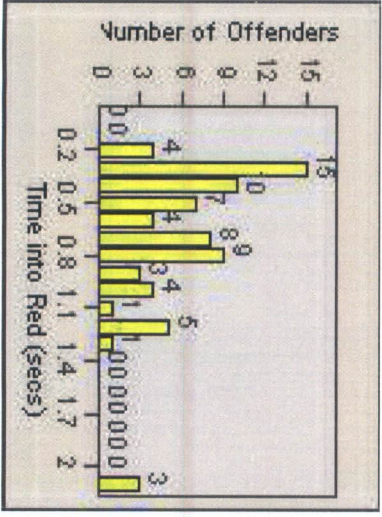

Redflex Redlight Offender Statistics

CONTRACT: Menlo Park LOCATION: MEN-BAWI-01 Bayfront Expwy and Willow Rd

DATE FROM: 01-Aug-2015 DATE TO: 31-Aug-2015

LANE 1

LANE 2

LANE 3

Redflex Redlight Offender Statistics