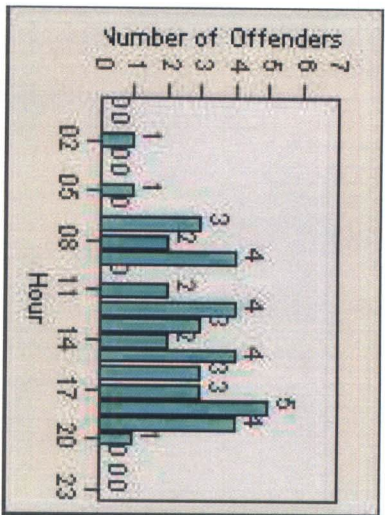

CONTRACT: Menlo Park LOCATION: MEN-BAWI-01 Bayfront Expwy and Willow Rd

DATE FROM: 01-Aug-2015 DATE TO: 31-Aug-2015

LANE 4

LANE TOTAL

Redflex Redlight Offender Statistics

CONTRACT: Menlo Park **LOCATION:** MEN-BAWI-01 Bayfront Expwy and Willow Rd
DATE FROM: 01-Aug-2015 **DATE TO:** 31-Aug-2015

Redflex Redlight Offender Statistics

CONTRACT: Menlo Park **LOCATION:** MEN-ECRA-01 El Camino Real and Ravenswood Avenue
DATE FROM: 01-Aug-2015 **DATE TO:** 31-Aug-2015

LANE 1

LANE 2

LANE 3

Redflex Redlight Offender Statistics