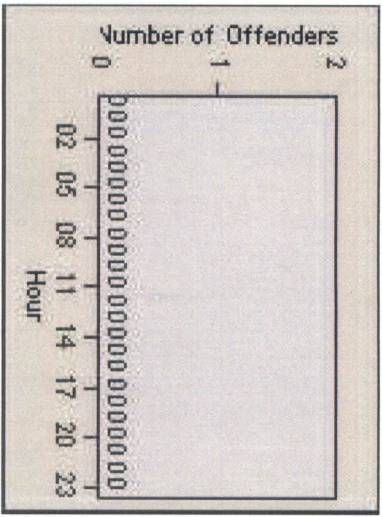

Redflex Redlight Offender Statistics

CONTRACT: Menlo Park LOCATION: MEN-BAWI-01 Bayfront Expwy and Willow Rd

DATE FROM: 01-Aug-2015 DATE TO: 31-Aug-2015

LANE 1

LANE 2

LANE 3

Redflex Redlight Offender Statistics