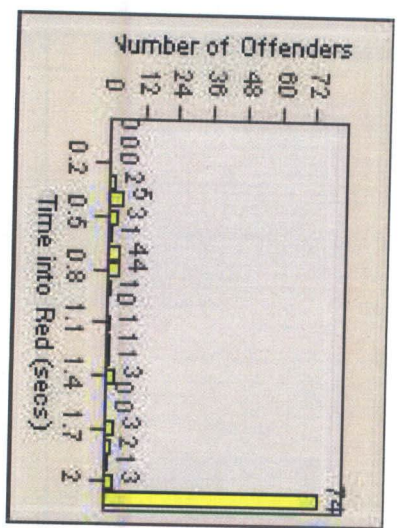

Redflex Redlight Offender Statistics

CONTRACT: Menlo Park
 DATE FROM: 01-Aug-2015

LOCATION: MEN-ECRA-03 El Camino Real and Ravenswood Avenue
 DATE TO: 31-Aug-2015

Redflex Redlight Offender Statistics

CONTRACT: Menlo Park **LOCATION:** MEN-ECVA-01 El Camino Real and Glenwood Avenue
DATE FROM: 01-Aug-2015 **DATE TO:** 31-Aug-2015

LANE 1

LANE 2

LANE 3

Redflex Redlight Offender Statistics

CONTRACT: Menlo Park **LOCATION:** MEN-ECVA-01 EI Camino Real and Glenwood Avenue
DATE FROM: 01-Aug-2015 **DATE TO:** 31-Aug-2015

LANE 4

LANE TOTAL

Redflex Redlight Offender Statistics