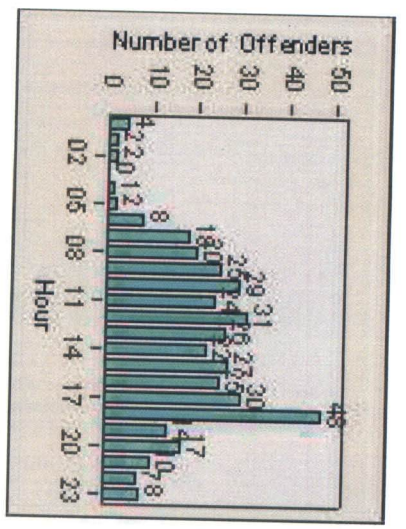

LANE 1

LANE 2

LANE 3

Redflex Redlight Offender Statistics

CONTRACT: Menlo Park **LOCATION:** MEN-ECRA-03 El Camino Real and Ravenswood Avenue
DATE FROM: 01-Aug-2015 **DATE TO:** 31-Aug-2015

LANE 4

LANE TOTAL

Redflex Redlight Offender Statistics

CONTRACT: Menlo Park
 DATE FROM: 01-Aug-2015

LOCATION: MEN-ECRA-03 El Camino Real and Ravenswood Avenue
 DATE TO: 31-Aug-2015

Redflex Redlight Offender Statistics

CONTRACT: Menlo Park **LOCATION:** MEN-ECVA-01 El Camino Real and Glenwood Avenue
DATE FROM: 01-Aug-2015 **DATE TO:** 31-Aug-2015