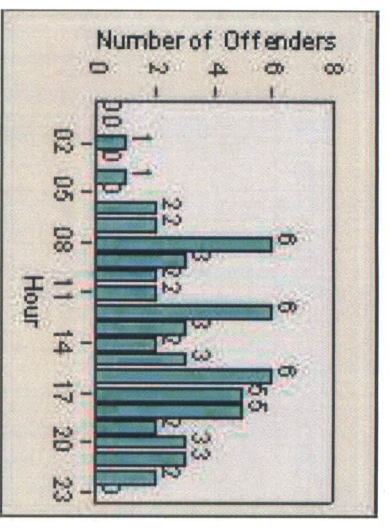

LANE 1

LANE 2

LANE 3

Redflex Redlight Offender Statistics

CONTRACT: Menlo Park **LOCATION:** MEN-ECRA-03 El Camino Real and Ravenswood Avenue
DATE FROM: 01-Aug-2015 **DATE TO:** 31-Aug-2015

LANE 4

LANE TOTAL

Redflex Redlight Offender Statistics

CONTRACT: Menlo Park
 DATE FROM: 01-Aug-2015

LOCATION: MEN-ECRA-03 El Camino Real and Ravenswood Avenue
 DATE TO: 31-Aug-2015

Redflex Redlight Offender Statistics

CONTRACT: Menlo Park **LOCATION:** MEN-ECVA-01 El Camino Real and Glenwood Avenue
DATE FROM: 01-Aug-2015 **DATE TO:** 31-Aug-2015