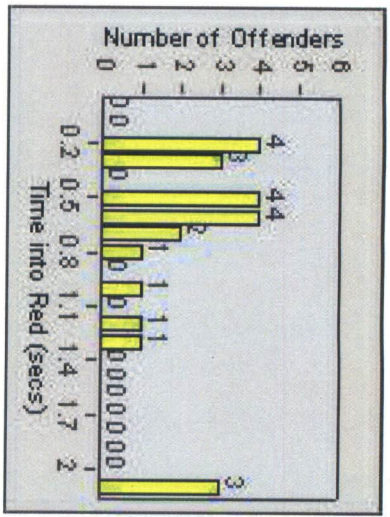

LANE 1

LANE 2

LANE 3

Redflex Redlight Offender Statistics

CONTRACT: Menlo Park LOCATION: MEN-ECRA-01 El Camino Real and Ravenswood Avenue

DATE FROM: 01-Mar-2016 DATE TO: 31-Mar-2016

LANE 4

LANE TOTAL

Redflex Redlight Offender Statistics

CONTRACT: Menlo Park LOCATION: MEN-ECRA-01 El Camino Real and Ravenswood Avenue

DATE FROM: 01-Mar-2016 DATE TO: 31-Mar-2016

Redflex Redlight Offender Statistics

CONTRACT: Menlo Park **LOCATION:** MEN-ECRA-03 El Camino Real and Ravenswood Avenue
DATE FROM: 01-Mar-2016 **DATE TO:** 31-Mar-2016