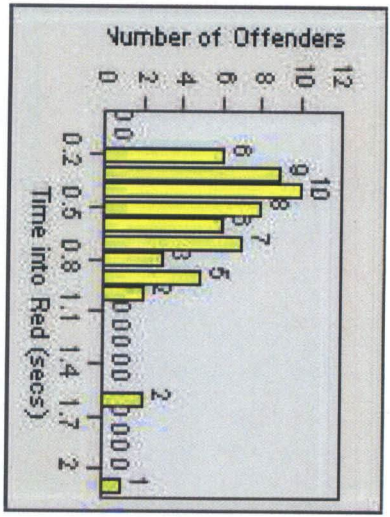

Redflex Redlight Offender Statistics

CONTRACT: Menlo Park **LOCATION:** MEN-BAWI-01 Bayfront Expwy and Willow Rd
DATE FROM: 01-Mar-2016 **DATE TO:** 31-Mar-2016

LANE 1

LANE 2

LANE 3

Redflex Redlight Offender Statistics