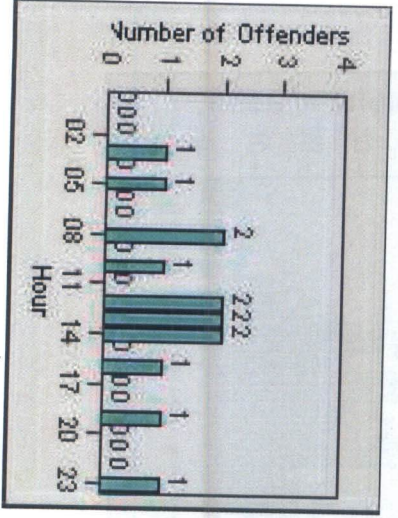

Redflex Redlight Offender Statistics

CONTRACT: Menlo Park LOCATION: MEN-ECRA-01 El Camino Real and Ravenswood Avenue

DATE FROM: 01-Mar-2016 DATE TO: 31-Mar-2016

Redflex Redlight Offender Statistics

CONTRACT: Menlo Park **LOCATION:** MEN-ECRA-03 El Camino Real and Ravenswood Avenue
DATE FROM: 01-Mar-2016 **DATE TO:** 31-Mar-2016

LANE 1

LANE 2

LANE 2

LANE 3

Redflex Redlight Offender Statistics

CONTRACT: Menlo Park LOCATION: MEN-ECRA-03 El Camino Real and Ravenswood Avenue

DATE FROM: 01-Mar-2016 DATE TO: 31-Mar-2016

LANE 4