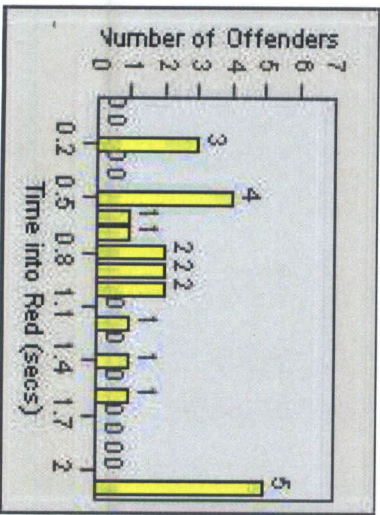

LANE 1

LANE 2

LANE 3

Redflex Redlight Offender Statistics

CONTRACT: Menlo Park LOCATION: MEN-ECRA-01 El Camino Real and Ravenswood Avenue

DATE FROM: 01-Mar-2016 DATE TO: 31-Mar-2016

LANE 4

LANE TOTAL

Redflex Redlight Offender Statistics

CONTRACT: Menlo Park LOCATION: MEN-ECRA-01 El Camino Real and Ravenswood Avenue

DATE FROM: 01-Mar-2016 DATE TO: 31-Mar-2016

Redflex Redlight Offender Statistics

CONTRACT: Menlo Park **LOCATION:** MEN-ECRA-03 El Camino Real and Ravenswood Avenue
DATE FROM: 01-Mar-2016 **DATE TO:** 31-Mar-2016