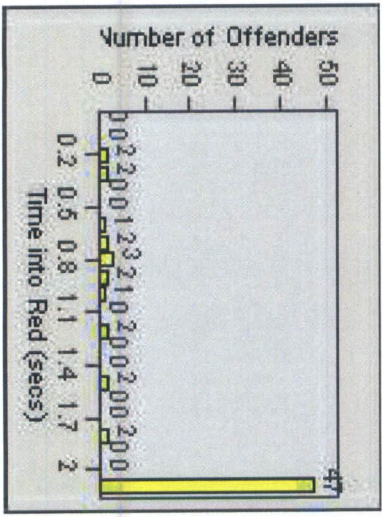

LANE TOTAL

Redflex Redlight Offender Statistics

CONTRACT: Menlo Park

LOCATION: MEN-ECRA-03 El Camino Real and Ravenswood Avenue

DATE FROM: 01-Mar-2016

DATE TO: 31-Mar-2016

REDFLEX
TRAFFIC SYSTEMS

Redflex Redlight Offender Statistics

CONTRACT: Menlo Park LOCATION: MEN-ECVA-01 El Camino Real and Glenwood Avenue

DATE FROM: 01-Mar-2016 DATE TO: 31-Mar-2016

LANE 1

LANE 2

LANE 3

Redflex Redlight Offender Statistics

CONTRACT: Menlo Park LOCATION: MEN-ECVA-01 El Camino Real and Glenwood Avenue

DATE FROM: 01-Mar-2016 DATE TO: 31-Mar-2016

LANE 4

LANE TOTAL

Redflex Redlight Offender Statistics

CONTRACT: Menlo Park LOCATION: MEN-ECVA-01 El Camino Real and Glenwood Avenue

DATE FROM: 01-Mar-2016 DATE TO: 31-Mar-2016