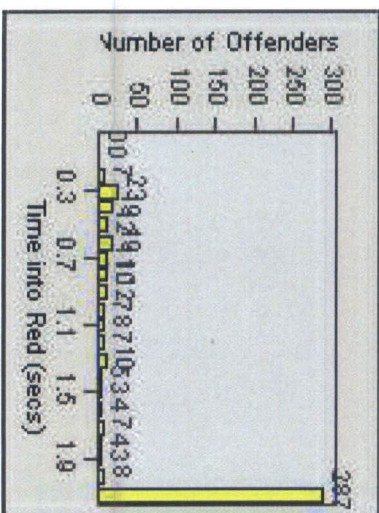

Redflex Redlight Offender Statistics

CONTRACT: Menlo Park LOCATION: MEN-ECRA-01 El Camino Real and Ravenswood Avenue

DATE FROM: 01-Mar-2016 DATE TO: 31-Mar-2016

Redflex Redlight Offender Statistics

CONTRACT: Menlo Park **LOCATION:** MEN-ECRA-03 El Camino Real and Ravenswood Avenue
DATE FROM: 01-Mar-2016 **DATE TO:** 31-Mar-2016

LANE 1

LANE 2

LANE 2

LANE 3

Redflex Redlight Offender Statistics

CONTRACT: Menlo Park LOCATION: MEN-ECRA-03 El Camino Real and Ravenswood Avenue

DATE FROM: 01-Mar-2016 DATE TO: 31-Mar-2016

LANE 4

LANE TOTAL

Redflex Redlight Offender Statistics

CONTRACT: Menlo Park

LOCATION: MEN-ECRA-03 El Camino Real and Ravenswood Avenue

DATE FROM: 01-Mar-2016

DATE TO: 31-Mar-2016

REDFLEX
TRAFFIC SYSTEMS

Redflex Redlight Offender Statistics