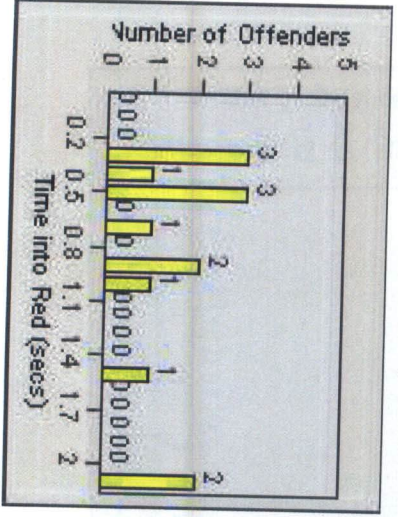

Redflex Redlight Offender Statistics

CONTRACT: Menlo Park LOCATION: MEN-ECRA-01 El Camino Real and Ravenswood Avenue

DATE FROM: 01-Mar-2016 DATE TO: 31-Mar-2016

Redflex Redlight Offender Statistics

CONTRACT: Menlo Park **LOCATION:** MEN-ECRA-03 El Camino Real and Ravenswood Avenue
DATE FROM: 01-Mar-2016 **DATE TO:** 31-Mar-2016

LANE 1

LANE 2

LANE 2

LANE 3

Redflex Redlight Offender Statistics

CONTRACT: Menlo Park LOCATION: MEN-ECRA-03 El Camino Real and Ravenswood Avenue

DATE FROM: 01-Mar-2016 DATE TO: 31-Mar-2016

LANE 4