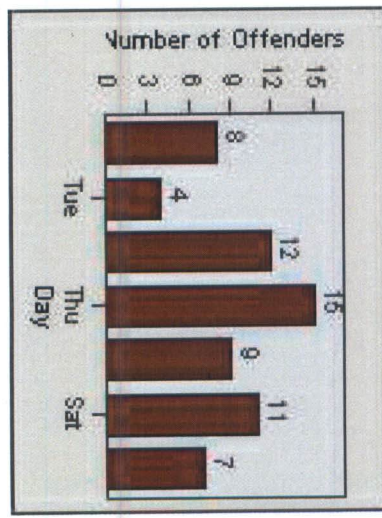

LANE TOTAL

Redflex Redlight Offender Statistics

CONTRACT: Menlo Park

LOCATION: MEN-ECRA-03 El Camino Real and Ravenswood Avenue

DATE FROM: 01-Mar-2016

DATE TO: 31-Mar-2016

REDFLEX
TRAFFIC SYSTEMS

Redflex Redlight Offender Statistics

CONTRACT: Menlo Park LOCATION: MEN-ECVA-01 El Camino Real and Glenwood Avenue

DATE FROM: 01-Mar-2016 DATE TO: 31-Mar-2016

LANE 1

LANE 2

LANE 3

Redflex Redlight Offender Statistics

CONTRACT: Menlo Park LOCATION: MEN-ECVA-01 El Camino Real and Glenwood Avenue

DATE FROM: 01-Mar-2016 DATE TO: 31-Mar-2016

LANE 4

LANE TOTAL

Redflex Redlight Offender Statistics

CONTRACT: Menlo Park LOCATION: MEN-ECVA-01 El Camino Real and Glenwood Avenue

DATE FROM: 01-Mar-2016 DATE TO: 31-Mar-2016