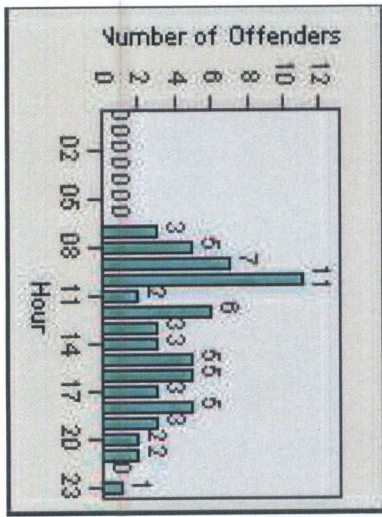

LANE TOTAL

Redflex Redlight Offender Statistics

CONTRACT: Menlo Park

LOCATION: MEN-ECRA-03 El Camino Real and Ravenswood Avenue

DATE FROM: 01-Mar-2016

DATE TO: 31-Mar-2016

REDFLEX
TRAFFIC SYSTEMS

Redflex Redlight Offender Statistics

CONTRACT: Menlo Park LOCATION: MEN-ECVA-01 El Camino Real and Glenwood Avenue

DATE FROM: 01-Mar-2016 DATE TO: 31-Mar-2016

LANE 1

LANE 2

LANE 3

Redflex Redlight Offender Statistics

CONTRACT: Menlo Park LOCATION: MEN-ECVA-01 El Camino Real and Glenwood Avenue

DATE FROM: 01-Mar-2016 DATE TO: 31-Mar-2016

LANE 4

LANE TOTAL

Redflex Redlight Offender Statistics

CONTRACT: Menlo Park LOCATION: MEN-ECVA-01 El Camino Real and Glenwood Avenue

DATE FROM: 01-Mar-2016 DATE TO: 31-Mar-2016