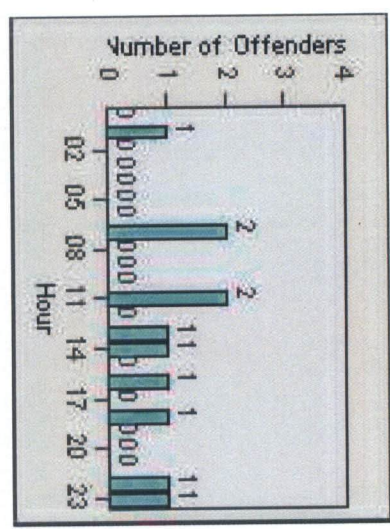

LANE 1

LANE 2

LANE 2

LANE 3

Redflex Redlight Offender Statistics

CONTRACT: Menlo Park LOCATION: MEN-ECRA-03 El Camino Real and Ravenswood Avenue

DATE FROM: 01-Mar-2016 DATE TO: 31-Mar-2016

LANE 4

LANE TOTAL

Redflex Redlight Offender Statistics

CONTRACT: Menlo Park

LOCATION: MEN-ECRA-03 El Camino Real and Ravenswood Avenue

DATE FROM: 01-Mar-2016

DATE TO: 31-Mar-2016

REDFLEX
TRAFFIC SYSTEMS

Redflex Redlight Offender Statistics

CONTRACT: Menlo Park LOCATION: MEN-ECVA-01 El Camino Real and Glenwood Avenue

DATE FROM: 01-Mar-2016 DATE TO: 31-Mar-2016

LANE 1

LANE 2

LANE 3

Redflex Redlight Offender Statistics

CONTRACT: Menlo Park LOCATION: MEN-ECVA-01 El Camino Real and Glenwood Avenue