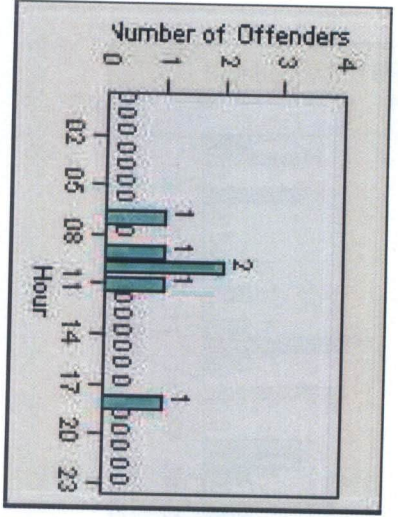

Redflex Redlight Offender Statistics

CONTRACT: Menlo Park LOCATION: MEN-ECRA-01 El Camino Real and Ravenswood Avenue

DATE FROM: 01-Mar-2016 DATE TO: 31-Mar-2016

Redflex Redlight Offender Statistics

CONTRACT: Menlo Park **LOCATION:** MEN-ECRA-03 El Camino Real and Ravenswood Avenue
DATE FROM: 01-Mar-2016 **DATE TO:** 31-Mar-2016

LANE 1

LANE 2

LANE 2

LANE 3

Redflex Redlight Offender Statistics

CONTRACT: Menlo Park LOCATION: MEN-ECRA-03 El Camino Real and Ravenswood Avenue

DATE FROM: 01-Mar-2016 DATE TO: 31-Mar-2016

LANE 4