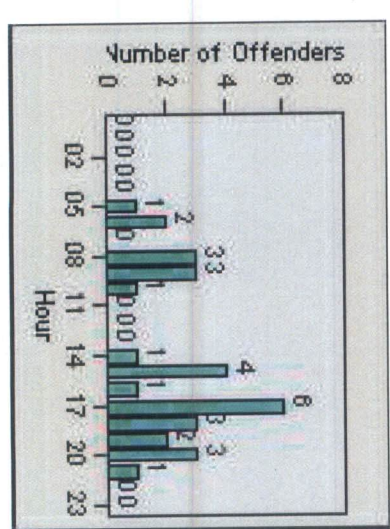

LANE TOTAL

Redflex Redlight Offender Statistics

CONTRACT: Menlo Park

LOCATION: MEN-ECRA-03 El Camino Real and Ravenswood Avenue

DATE FROM: 01-Mar-2016

DATE TO: 31-Mar-2016

REDFLEX
TRAFFIC SYSTEMS

Redflex Redlight Offender Statistics

CONTRACT: Menlo Park LOCATION: MEN-ECVA-01 El Camino Real and Glenwood Avenue

DATE FROM: 01-Mar-2016 DATE TO: 31-Mar-2016

LANE 1

LANE 2

LANE 3

Redflex Redlight Offender Statistics

CONTRACT: Menlo Park LOCATION: MEN-ECVA-01 El Camino Real and Glenwood Avenue

DATE FROM: 01-Mar-2016 DATE TO: 31-Mar-2016

LANE 4

LANE TOTAL

Redflex Redlight Offender Statistics

CONTRACT: Menlo Park LOCATION: MEN-ECVA-01 El Camino Real and Glenwood Avenue

DATE FROM: 01-Mar-2016 DATE TO: 31-Mar-2016