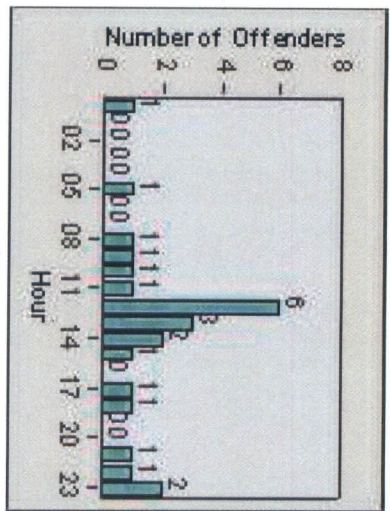

LANE 1

LANE 2

LANE 3

Redflex Redlight Offender Statistics

CONTRACT: Menlo Park LOCATION: MEN-ECRA-01 El Camino Real and Ravenswood Avenue

DATE FROM: 01-Mar-2016 DATE TO: 31-Mar-2016

LANE 4

LANE TOTAL

Redflex Redlight Offender Statistics

CONTRACT: Menlo Park LOCATION: MEN-ECRA-01 El Camino Real and Ravenswood Avenue

DATE FROM: 01-Mar-2016 DATE TO: 31-Mar-2016

Redflex Redlight Offender Statistics

CONTRACT: Menlo Park **LOCATION:** MEN-ECRA-03 El Camino Real and Ravenswood Avenue
DATE FROM: 01-Mar-2016 **DATE TO:** 31-Mar-2016