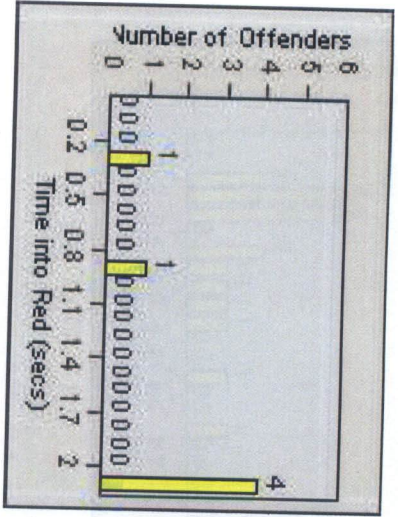

Redflex Redlight Offender Statistics

CONTRACT: Menlo Park LOCATION: MEN-ECRA-01 El Camino Real and Ravenswood Avenue

DATE FROM: 01-Mar-2016 DATE TO: 31-Mar-2016

Redflex Redlight Offender Statistics

CONTRACT: Menlo Park **LOCATION:** MEN-ECRA-03 El Camino Real and Ravenswood Avenue
DATE FROM: 01-Mar-2016 **DATE TO:** 31-Mar-2016

LANE 1

LANE 2

LANE 2

LANE 3

Redflex Redlight Offender Statistics

CONTRACT: Menlo Park LOCATION: MEN-ECRA-03 El Camino Real and Ravenswood Avenue

DATE FROM: 01-Mar-2016 DATE TO: 31-Mar-2016

LANE 4