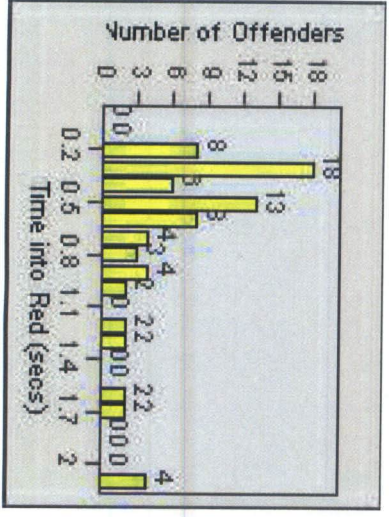

Redflex Redlight Offender Statistics

CONTRACT: Menlo Park **LOCATION:** MEN-BAWI-01 Bayfront Expwy and Willow Rd
DATE FROM: 01-Mar-2016 **DATE TO:** 31-Mar-2016

LANE 1

LANE 2

LANE 3

Redflex Redlight Offender Statistics