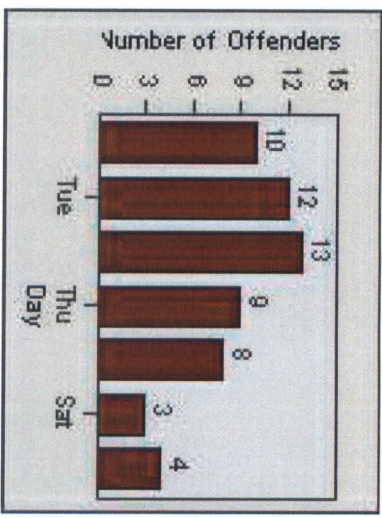

Redflex Redlight Offender Statistics

CONTRACT: Menlo Park **LOCATION:** MEN-BAWI-01 Bayfront Expwy and Willow Rd
DATE FROM: 01-Mar-2016 **DATE TO:** 31-Mar-2016

LANE 1

LANE 2

LANE 3

Redflex Redlight Offender Statistics

DATE FROM: 01-Mar-2016

DATE TO: 31-Mar-2016

Redflex Redlight Offender Statistics

CONTRACT: Menlo Park LOCATION: MEN-ECRA-01 El Camino Real and Ravenswood Avenue

DATE FROM: 01-Mar-2016 DATE TO: 31-Mar-2016