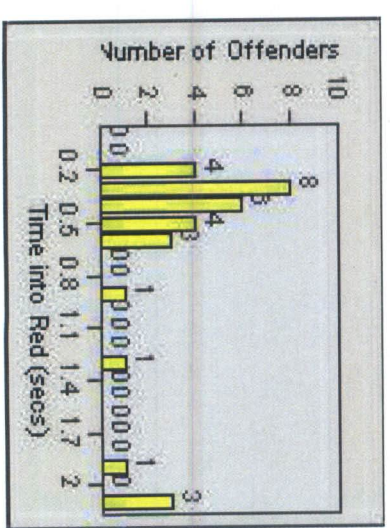

LANE TOTAL

Redflex Redlight Offender Statistics

CONTRACT: Menlo Park

LOCATION: MEN-ECRA-03 El Camino Real and Ravenswood Avenue

DATE FROM: 01-Mar-2016

DATE TO: 31-Mar-2016

REDFLEX
TRAFFIC SYSTEMS

Redflex Redlight Offender Statistics

CONTRACT: Menlo Park LOCATION: MEN-ECVA-01 El Camino Real and Glenwood Avenue

DATE FROM: 01-Mar-2016 DATE TO: 31-Mar-2016

LANE 1

LANE 2

LANE 3

Redflex Redlight Offender Statistics

CONTRACT: Menlo Park LOCATION: MEN-ECVA-01 El Camino Real and Glenwood Avenue

DATE FROM: 01-Mar-2016 DATE TO: 31-Mar-2016

LANE 4

LANE TOTAL

Redflex Redlight Offender Statistics

CONTRACT: Menlo Park LOCATION: MEN-ECVA-01 El Camino Real and Glenwood Avenue

DATE FROM: 01-Mar-2016 DATE TO: 31-Mar-2016