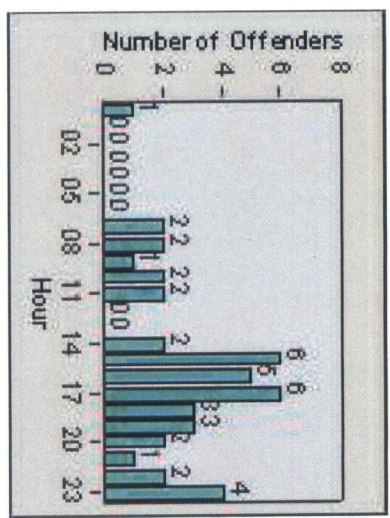

LANE TOTAL

Redflex Redlight Offender Statistics

CONTRACT: Menlo Park

LOCATION: MEN-ECRA-03 El Camino Real and Ravenswood Avenue

DATE FROM: 01-Mar-2016

DATE TO: 31-Mar-2016

REDFLEX
TRAFFIC SYSTEMS

Redflex Redlight Offender Statistics

CONTRACT: Menlo Park LOCATION: MEN-ECVA-01 El Camino Real and Glenwood Avenue

DATE FROM: 01-Mar-2016 DATE TO: 31-Mar-2016

LANE 1

LANE 2

LANE 3

Redflex Redlight Offender Statistics

CONTRACT: Menlo Park LOCATION: MEN-ECVA-01 El Camino Real and Glenwood Avenue

DATE FROM: 01-Mar-2016 DATE TO: 31-Mar-2016

LANE 4

LANE TOTAL

Redflex Redlight Offender Statistics

CONTRACT: Menlo Park LOCATION: MEN-ECVA-01 El Camino Real and Glenwood Avenue

DATE FROM: 01-Mar-2016 DATE TO: 31-Mar-2016