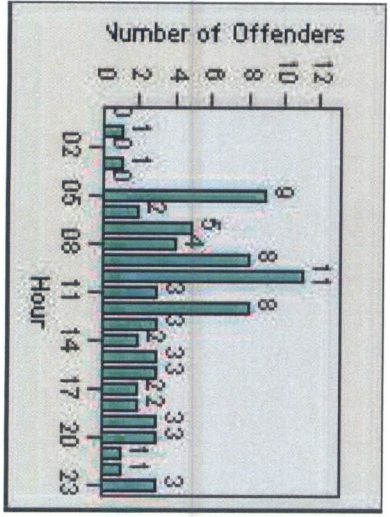

Redflex Redlight Offender Statistics

CONTRACT: Menlo Park **LOCATION:** MEN-BAWI-01 Bayfront Expwy and Willow Rd
DATE FROM: 01-Mar-2016 **DATE TO:** 31-Mar-2016

LANE 1

LANE 2

LANE 3

Redflex Redlight Offender Statistics