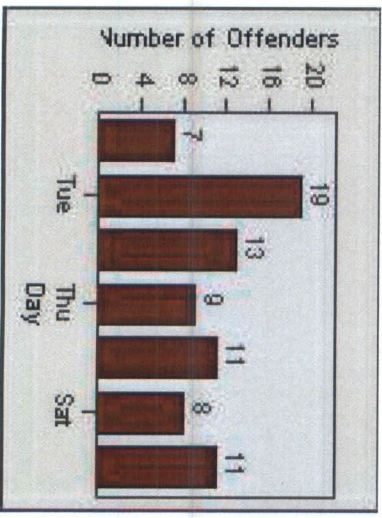

Redflex Redlight Offender Statistics

CONTRACT: Menlo Park **LOCATION:** MEN-BAWI-01 Bayfront Expwy and Willow Rd
DATE FROM: 01-Mar-2016 **DATE TO:** 31-Mar-2016

LANE 1

LANE 2

LANE 3

Redflex Redlight Offender Statistics