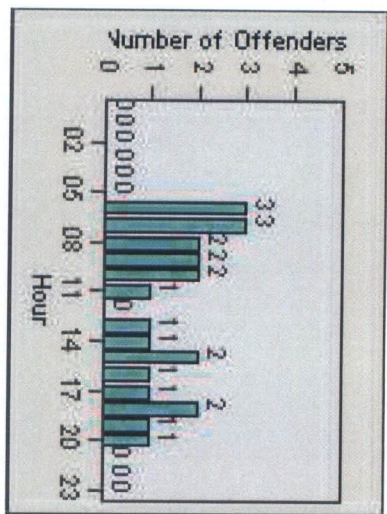

DATE FROM: 01-Mar-2016

DATE TO: 31-Mar-2016

Redflex Redlight Offender Statistics

CONTRACT: Menlo Park LOCATION: MEN-ECRA-01 El Camino Real and Ravenswood Avenue

DATE FROM: 01-Mar-2016 DATE TO: 31-Mar-2016

LANE 1

LANE 2

LANE 3

Redflex Redlight Offender Statistics

CONTRACT: Menlo Park LOCATION: MEN-ECRA-01 El Camino Real and Ravenswood Avenue

DATE FROM: 01-Mar-2016 DATE TO: 31-Mar-2016

LANE 4

LANE TOTAL