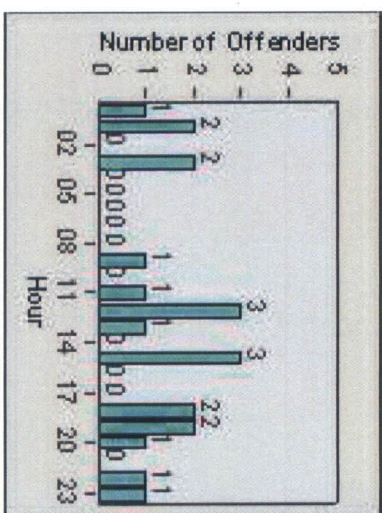

Redflex Redlight Offender Statistics

CONTRACT: Menlo Park LOCATION: MEN-ECRA-01 El Camino Real and Ravenswood Avenue

DATE FROM: 01-Mar-2016 DATE TO: 31-Mar-2016

Redflex Redlight Offender Statistics

CONTRACT: Menlo Park **LOCATION:** MEN-ECRA-03 El Camino Real and Ravenswood Avenue
DATE FROM: 01-Mar-2016 **DATE TO:** 31-Mar-2016

LANE 1

LANE 2

LANE 2

LANE 3

Redflex Redlight Offender Statistics

CONTRACT: Menlo Park LOCATION: MEN-ECRA-03 El Camino Real and Ravenswood Avenue

DATE FROM: 01-Mar-2016 DATE TO: 31-Mar-2016

LANE 4

LANE TOTAL

Redflex Redlight Offender Statistics

CONTRACT: Menlo Park

LOCATION: MEN-ECRA-03 El Camino Real and Ravenswood Avenue

DATE FROM: 01-Mar-2016

DATE TO: 31-Mar-2016

REDFLEX
TRAFFIC SYSTEMS

Redflex Redlight Offender Statistics