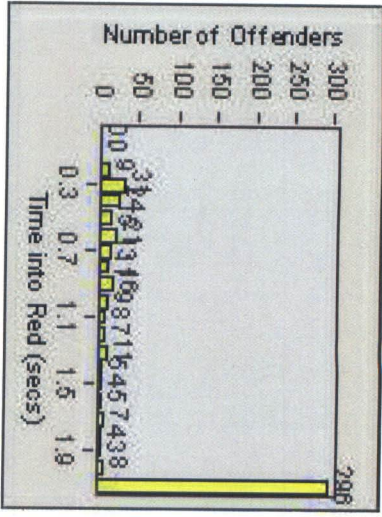

LANE TOTAL

Redflex Redlight Offender Statistics

CONTRACT: Menlo Park

LOCATION: MEN-ECRA-03 El Camino Real and Ravenswood Avenue

DATE FROM: 01-Mar-2016

DATE TO: 31-Mar-2016

REDFLEX
TRAFFIC SYSTEMS

Redflex Redlight Offender Statistics

CONTRACT: Menlo Park LOCATION: MEN-ECVA-01 El Camino Real and Glenwood Avenue

DATE FROM: 01-Mar-2016 DATE TO: 31-Mar-2016

LANE 1

LANE 2

LANE 3

Redflex Redlight Offender Statistics

CONTRACT: Menlo Park LOCATION: MEN-ECVA-01 El Camino Real and Glenwood Avenue