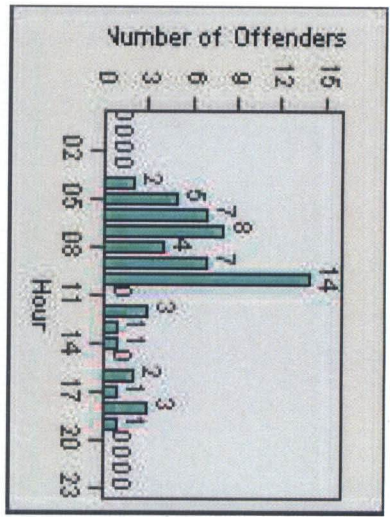

Redflex Redlight Offender Statistics

CONTRACT: Menlo Park **LOCATION:** MEN-BAWI-01 Bayfront Expwy and Willow Rd
DATE FROM: 01-Mar-2016 **DATE TO:** 31-Mar-2016

LANE 1

LANE 2

LANE 3

Redflex Redlight Offender Statistics