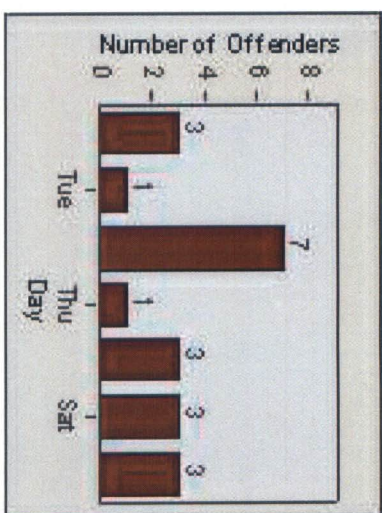

Redflex Redlight Offender Statistics

CONTRACT: Menlo Park LOCATION: MEN-ECRA-01 El Camino Real and Ravenswood Avenue

DATE FROM: 01-Mar-2016 DATE TO: 31-Mar-2016

Redflex Redlight Offender Statistics

CONTRACT: Menlo Park **LOCATION:** MEN-ECRA-03 El Camino Real and Ravenswood Avenue
DATE FROM: 01-Mar-2016 **DATE TO:** 31-Mar-2016

LANE 1

LANE 2

LANE 2

LANE 3

Redflex Redlight Offender Statistics

CONTRACT: Menlo Park LOCATION: MEN-ECRA-03 El Camino Real and Ravenswood Avenue

DATE FROM: 01-Mar-2016 DATE TO: 31-Mar-2016

LANE 4

LANE TOTAL

Redflex Redlight Offender Statistics

CONTRACT: Menlo Park

LOCATION: MEN-ECRA-03 El Camino Real and Ravenswood Avenue

DATE FROM: 01-Mar-2016

DATE TO: 31-Mar-2016

REDFLEX
TRAFFIC SYSTEMS

Redflex Redlight Offender Statistics

CONTRACT: Menlo Park LOCATION: MEN-ECVA-01 El Camino Real and Glenwood Avenue

DATE FROM: 01-Mar-2016 DATE TO: 31-Mar-2016

LANE 1

LANE 2

LANE 3

Redflex Redlight Offender Statistics

CONTRACT: Menlo Park LOCATION: MEN-ECVA-01 El Camino Real and Glenwood Avenue