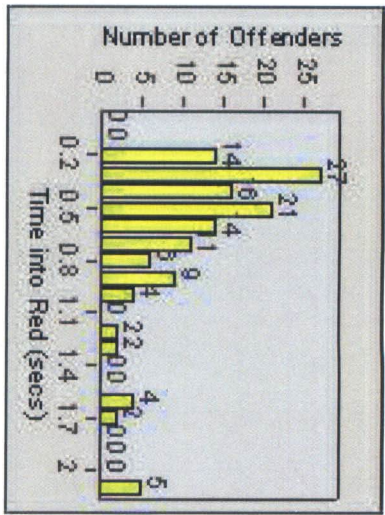

CONTRACT: Menlo Park LOCATION: MEN-BAWI-01 Bayfront Expwy and Willow Rd

DATE FROM: 01-Mar-2016 DATE TO: 31-Mar-2016

LANE 4

LANE TOTAL

Redflex Redlight Offender Statistics

CONTRACT: Menlo Park

LOCATION: MEN-BAWI-01 Bayfront Expwy and Willow Rd

DATE FROM: 01-Mar-2016

DATE TO: 31-Mar-2016

Redflex Redlight Offender Statistics

CONTRACT: Menlo Park LOCATION: MEN-ECRA-01 El Camino Real and Ravenswood Avenue

DATE FROM: 01-Mar-2016 DATE TO: 31-Mar-2016