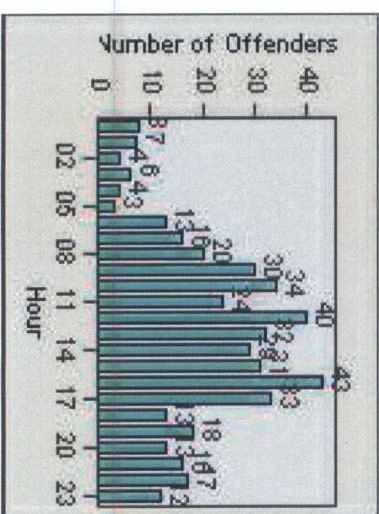

Redflex Redlight Offender Statistics

CONTRACT: Menlo Park LOCATION: MEN-ECRA-01 El Camino Real and Ravenswood Avenue

DATE FROM: 01-Mar-2016 DATE TO: 31-Mar-2016

Redflex Redlight Offender Statistics

CONTRACT: Menlo Park **LOCATION:** MEN-ECRA-03 El Camino Real and Ravenswood Avenue
DATE FROM: 01-Mar-2016 **DATE TO:** 31-Mar-2016

LANE 1

LANE 2

LANE 2

LANE 3

Redflex Redlight Offender Statistics

CONTRACT: Menlo Park LOCATION: MEN-ECRA-03 El Camino Real and Ravenswood Avenue

DATE FROM: 01-Mar-2016 DATE TO: 31-Mar-2016

LANE 4

LANE TOTAL

Redflex Redlight Offender Statistics

CONTRACT: Menlo Park

LOCATION: MEN-ECRA-03 El Camino Real and Ravenswood Avenue

DATE FROM: 01-Mar-2016

DATE TO: 31-Mar-2016

REDFLEX
TRAFFIC SYSTEMS

Redflex Redlight Offender Statistics