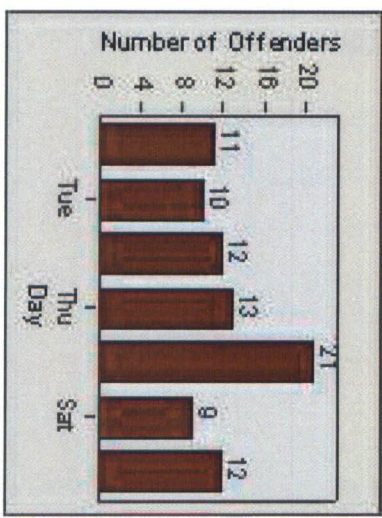

DATE FROM: 01-Mar-2016

DATE TO: 31-Mar-2016

Redflex Redlight Offender Statistics

CONTRACT: Menlo Park LOCATION: MEN-ECRA-01 El Camino Real and Ravenswood Avenue

DATE FROM: 01-Mar-2016 DATE TO: 31-Mar-2016

LANE 1

LANE 2

LANE 3

Redflex Redlight Offender Statistics

CONTRACT: Menlo Park LOCATION: MEN-ECRA-01 El Camino Real and Ravenswood Avenue

DATE FROM: 01-Mar-2016 DATE TO: 31-Mar-2016

LANE 4

LANE TOTAL

Redflex Redlight Offender Statistics

CONTRACT: Menlo Park LOCATION: MEN-ECRA-01 El Camino Real and Ravenswood Avenue

DATE FROM: 01-Mar-2016 DATE TO: 31-Mar-2016

Redflex Redlight Offender Statistics

CONTRACT: Menlo Park **LOCATION:** MEN-ECRA-03 El Camino Real and Ravenswood Avenue
DATE FROM: 01-Mar-2016 **DATE TO:** 31-Mar-2016