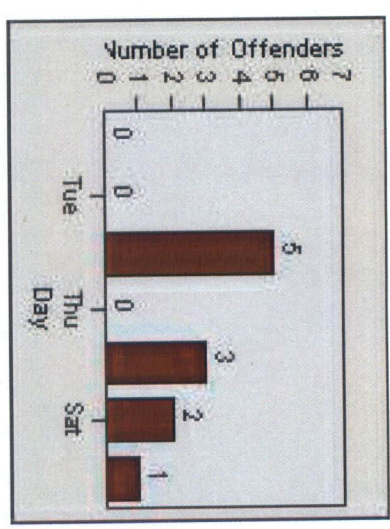

Redflex Redlight Offender Statistics

CONTRACT: Menlo Park LOCATION: MEN-ECRA-01 El Camino Real and Ravenswood Avenue

DATE FROM: 01-Mar-2016 DATE TO: 31-Mar-2016

Redflex Redlight Offender Statistics

CONTRACT: Menlo Park **LOCATION:** MEN-ECRA-03 El Camino Real and Ravenswood Avenue
DATE FROM: 01-Mar-2016 **DATE TO:** 31-Mar-2016

LANE 1

LANE 2

LANE 2

LANE 3

Redflex Redlight Offender Statistics

CONTRACT: Menlo Park LOCATION: MEN-ECRA-03 El Camino Real and Ravenswood Avenue

DATE FROM: 01-Mar-2016 DATE TO: 31-Mar-2016

LANE 4

LANE TOTAL

Redflex Redlight Offender Statistics

CONTRACT: Menlo Park

LOCATION: MEN-ECRA-03 El Camino Real and Ravenswood Avenue

DATE FROM: 01-Mar-2016

DATE TO: 31-Mar-2016

REDFLEX
TRAFFIC SYSTEMS

Redflex Redlight Offender Statistics

CONTRACT: Menlo Park LOCATION: MEN-ECVA-01 El Camino Real and Glenwood Avenue

DATE FROM: 01-Mar-2016 DATE TO: 31-Mar-2016

LANE 1

LANE 2

LANE 3

Redflex Redlight Offender Statistics

CONTRACT: Menlo Park LOCATION: MEN-ECVA-01 El Camino Real and Glenwood Avenue