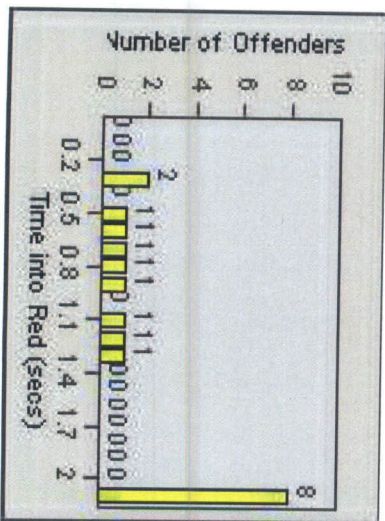

DATE FROM: 01-Mar-2016

DATE TO: 31-Mar-2016

Redflex Redlight Offender Statistics

CONTRACT: Menlo Park LOCATION: MEN-ECRA-01 El Camino Real and Ravenswood Avenue

DATE FROM: 01-Mar-2016 DATE TO: 31-Mar-2016

LANE 1

LANE 2

LANE 3

Redflex Redlight Offender Statistics

CONTRACT: Menlo Park LOCATION: MEN-ECRA-01 El Camino Real and Ravenswood Avenue

DATE FROM: 01-Mar-2016 DATE TO: 31-Mar-2016

LANE 4

LANE TOTAL