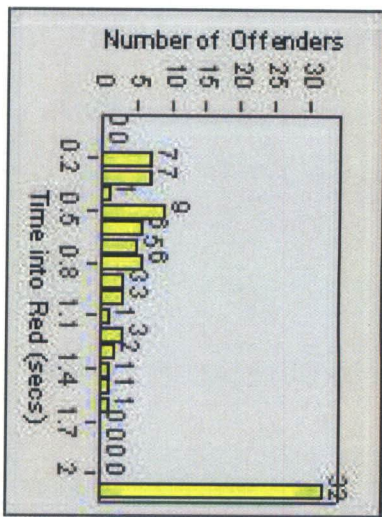

LANE 1

LANE 2

LANE 3

Redflex Redlight Offender Statistics

CONTRACT: Menlo Park LOCATION: MEN-ECRA-01 El Camino Real and Ravenswood Avenue

DATE FROM: 01-Mar-2016 DATE TO: 31-Mar-2016

LANE 4

LANE TOTAL

Redflex Redlight Offender Statistics

CONTRACT: Menlo Park LOCATION: MEN-ECRA-01 El Camino Real and Ravenswood Avenue

DATE FROM: 01-Mar-2016 DATE TO: 31-Mar-2016

Redflex Redlight Offender Statistics

CONTRACT: Menlo Park **LOCATION:** MEN-ECRA-03 El Camino Real and Ravenswood Avenue
DATE FROM: 01-Mar-2016 **DATE TO:** 31-Mar-2016