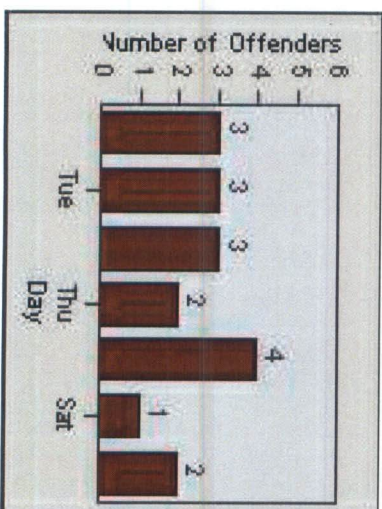

DATE FROM: 01-Mar-2016

DATE TO: 31-Mar-2016

Redflex Redlight Offender Statistics

CONTRACT: Menlo Park LOCATION: MEN-ECRA-01 El Camino Real and Ravenswood Avenue

DATE FROM: 01-Mar-2016 DATE TO: 31-Mar-2016

LANE 1

LANE 2

LANE 3

Redflex Redlight Offender Statistics

CONTRACT: Menlo Park LOCATION: MEN-ECRA-01 El Camino Real and Ravenswood Avenue

DATE FROM: 01-Mar-2016 DATE TO: 31-Mar-2016

LANE 4

LANE TOTAL

Redflex Redlight Offender Statistics

CONTRACT: Menlo Park LOCATION: MEN-ECRA-01 El Camino Real and Ravenswood Avenue

DATE FROM: 01-Mar-2016 DATE TO: 31-Mar-2016

Redflex Redlight Offender Statistics

CONTRACT: Menlo Park **LOCATION:** MEN-ECRA-03 El Camino Real and Ravenswood Avenue
DATE FROM: 01-Mar-2016 **DATE TO:** 31-Mar-2016