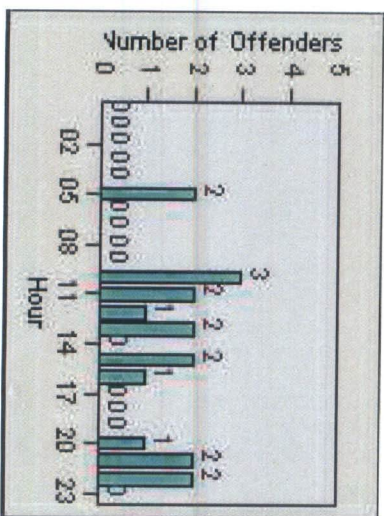

DATE FROM: 01-Mar-2016

DATE TO: 31-Mar-2016

Redflex Redlight Offender Statistics

CONTRACT: Menlo Park LOCATION: MEN-ECRA-01 El Camino Real and Ravenswood Avenue

DATE FROM: 01-Mar-2016 DATE TO: 31-Mar-2016

LANE 1

LANE 2

LANE 3

Redflex Redlight Offender Statistics

CONTRACT: Menlo Park LOCATION: MEN-ECRA-01 El Camino Real and Ravenswood Avenue

DATE FROM: 01-Mar-2016 DATE TO: 31-Mar-2016

LANE 4

LANE TOTAL