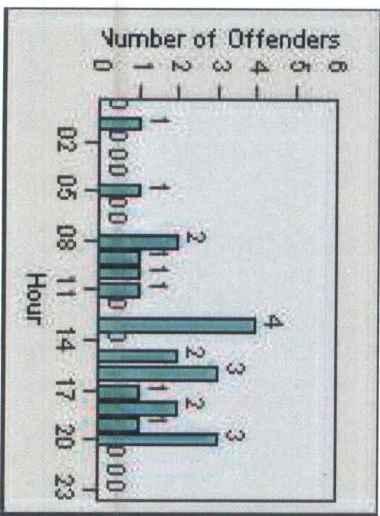

LANE 1

LANE 2

LANE 3

Redflex Redlight Offender Statistics

CONTRACT: Menlo Park LOCATION: MEN-ECRA-01 El Camino Real and Ravenswood Avenue

DATE FROM: 01-Mar-2016 DATE TO: 31-Mar-2016

LANE 4

LANE TOTAL

Redflex Redlight Offender Statistics

CONTRACT: Menlo Park LOCATION: MEN-ECRA-01 El Camino Real and Ravenswood Avenue

DATE FROM: 01-Mar-2016 DATE TO: 31-Mar-2016

Redflex Redlight Offender Statistics

CONTRACT: Menlo Park **LOCATION:** MEN-ECRA-03 El Camino Real and Ravenswood Avenue
DATE FROM: 01-Mar-2016 **DATE TO:** 31-Mar-2016