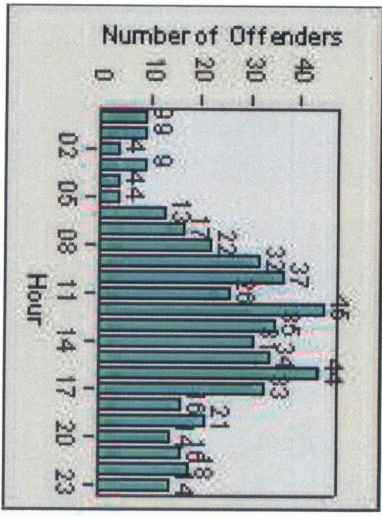

Redflex Redlight Offender Statistics

CONTRACT: Menlo Park LOCATION: MEN-ECRA-01 El Camino Real and Ravenswood Avenue

DATE FROM: 01-Mar-2016 DATE TO: 31-Mar-2016

Redflex Redlight Offender Statistics

CONTRACT: Menlo Park **LOCATION:** MEN-ECRA-03 El Camino Real and Ravenswood Avenue
DATE FROM: 01-Mar-2016 **DATE TO:** 31-Mar-2016

LANE 1

LANE 2

LANE 2

LANE 3

Redflex Redlight Offender Statistics

CONTRACT: Menlo Park LOCATION: MEN-ECRA-03 El Camino Real and Ravenswood Avenue

DATE FROM: 01-Mar-2016 DATE TO: 31-Mar-2016

LANE 4

LANE TOTAL

Redflex Redlight Offender Statistics

CONTRACT: Menlo Park

LOCATION: MEN-ECRA-03 El Camino Real and Ravenswood Avenue

DATE FROM: 01-Mar-2016

DATE TO: 31-Mar-2016

REDFLEX
TRAFFIC SYSTEMS

Redflex Redlight Offender Statistics

CONTRACT: Menlo Park LOCATION: MEN-ECVA-01 El Camino Real and Glenwood Avenue

DATE FROM: 01-Mar-2016 DATE TO: 31-Mar-2016

LANE 1

LANE 2

LANE 3

Redflex Redlight Offender Statistics

CONTRACT: Menlo Park LOCATION: MEN-ECVA-01 El Camino Real and Glenwood Avenue