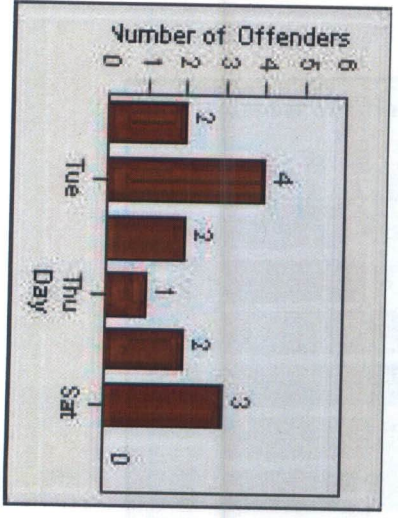

Redflex Redlight Offender Statistics

CONTRACT: Menlo Park LOCATION: MEN-ECRA-01 El Camino Real and Ravenswood Avenue

DATE FROM: 01-Mar-2016 DATE TO: 31-Mar-2016

Redflex Redlight Offender Statistics

CONTRACT: Menlo Park **LOCATION:** MEN-ECRA-03 El Camino Real and Ravenswood Avenue
DATE FROM: 01-Mar-2016 **DATE TO:** 31-Mar-2016

LANE 1

LANE 2

LANE 2

LANE 3

Redflex Redlight Offender Statistics

CONTRACT: Menlo Park LOCATION: MEN-ECRA-03 El Camino Real and Ravenswood Avenue

DATE FROM: 01-Mar-2016 DATE TO: 31-Mar-2016

LANE 4

LANE TOTAL

Redflex Redlight Offender Statistics

CONTRACT: Menlo Park

LOCATION: MEN-ECRA-03 El Camino Real and Ravenswood Avenue

DATE FROM: 01-Mar-2016

DATE TO: 31-Mar-2016

REDFLEX
TRAFFIC SYSTEMS

Redflex Redlight Offender Statistics