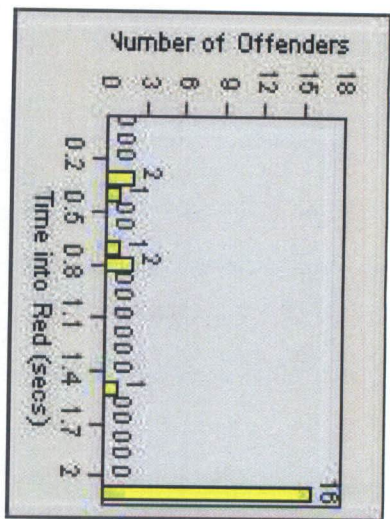

DATE FROM: 01-Mar-2016

DATE TO: 31-Mar-2016

Redflex Redlight Offender Statistics

CONTRACT: Menlo Park LOCATION: MEN-ECRA-01 El Camino Real and Ravenswood Avenue

DATE FROM: 01-Mar-2016 DATE TO: 31-Mar-2016

LANE 1

LANE 2

LANE 3

Redflex Redlight Offender Statistics

CONTRACT: Menlo Park LOCATION: MEN-ECRA-01 El Camino Real and Ravenswood Avenue

DATE FROM: 01-Mar-2016 DATE TO: 31-Mar-2016

LANE 4

LANE TOTAL