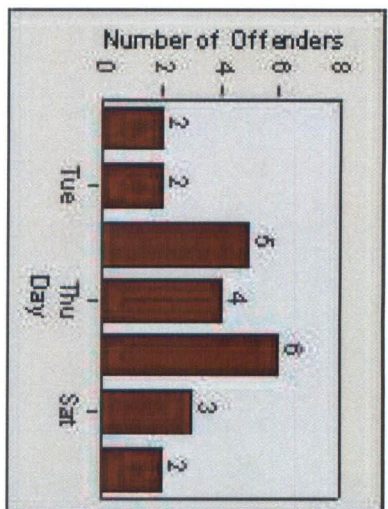

DATE FROM: 01-Mar-2016

DATE TO: 31-Mar-2016

Redflex Redlight Offender Statistics

CONTRACT: Menlo Park LOCATION: MEN-ECRA-01 El Camino Real and Ravenswood Avenue

DATE FROM: 01-Mar-2016 DATE TO: 31-Mar-2016

LANE 1

LANE 2

LANE 3

Redflex Redlight Offender Statistics

CONTRACT: Menlo Park LOCATION: MEN-ECRA-01 El Camino Real and Ravenswood Avenue

DATE FROM: 01-Mar-2016 DATE TO: 31-Mar-2016

LANE 4

LANE TOTAL

Redflex Redlight Offender Statistics

CONTRACT: Menlo Park LOCATION: MEN-ECRA-01 El Camino Real and Ravenswood Avenue

DATE FROM: 01-Mar-2016 DATE TO: 31-Mar-2016

Redflex Redlight Offender Statistics

CONTRACT: Menlo Park **LOCATION:** MEN-ECRA-03 El Camino Real and Ravenswood Avenue
DATE FROM: 01-Mar-2016 **DATE TO:** 31-Mar-2016