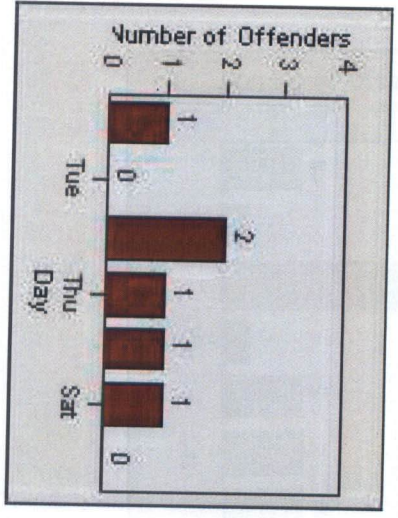

LANE 1

LANE 2

LANE 3

Redflex Redlight Offender Statistics

CONTRACT: Menlo Park LOCATION: MEN-ECRA-01 El Camino Real and Ravenswood Avenue

DATE FROM: 01-Mar-2016 DATE TO: 31-Mar-2016

LANE 4

LANE TOTAL

Redflex Redlight Offender Statistics

CONTRACT: Menlo Park LOCATION: MEN-ECRA-01 El Camino Real and Ravenswood Avenue

DATE FROM: 01-Mar-2016 DATE TO: 31-Mar-2016

Redflex Redlight Offender Statistics

CONTRACT: Menlo Park **LOCATION:** MEN-ECRA-03 El Camino Real and Ravenswood Avenue
DATE FROM: 01-Mar-2016 **DATE TO:** 31-Mar-2016

LANE 1

LANE 2

LANE 2

LANE 3

Redflex Redlight Offender Statistics

CONTRACT: Menlo Park LOCATION: MEN-ECRA-03 El Camino Real and Ravenswood Avenue

DATE FROM: 01-Mar-2016 DATE TO: 31-Mar-2016

LANE 4