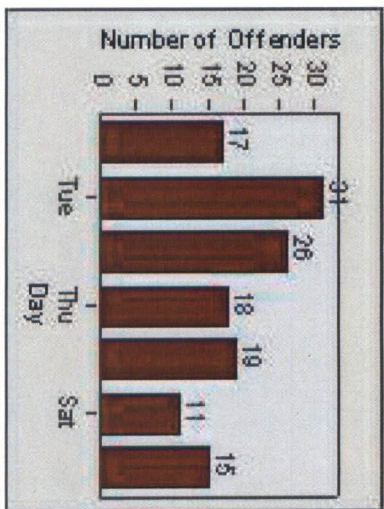

Redflex Redlight Offender Statistics

CONTRACT: Menlo Park **LOCATION:** MEN-BAWI-01 Bayfront Expwy and Willow Rd
DATE FROM: 01-Mar-2016 **DATE TO:** 31-Mar-2016

LANE 1

LANE 2

LANE 3

Redflex Redlight Offender Statistics

CONTRACT: Menlo Park LOCATION: MEN-BAWI-01 Bayfront Expwy and Willow Rd

DATE FROM: 01-Mar-2016 DATE TO: 31-Mar-2016

LANE 4

LANE TOTAL

Redflex Redlight Offender Statistics

CONTRACT: Menlo Park

LOCATION: MEN-BAWI-01 Bayfront Expwy and Willow Rd

DATE FROM: 01-Mar-2016

DATE TO: 31-Mar-2016

Redflex Redlight Offender Statistics

CONTRACT: Menlo Park LOCATION: MEN-ECRA-01 El Camino Real and Ravenswood Avenue

DATE FROM: 01-Mar-2016 DATE TO: 31-Mar-2016

LANE 1

LANE 2

LANE 3

Redflex Redlight Offender Statistics

CONTRACT: Menlo Park LOCATION: MEN-ECRA-01 El Camino Real and Ravenswood Avenue

DATE FROM: 01-Mar-2016 DATE TO: 31-Mar-2016

LANE 4

LANE TOTAL