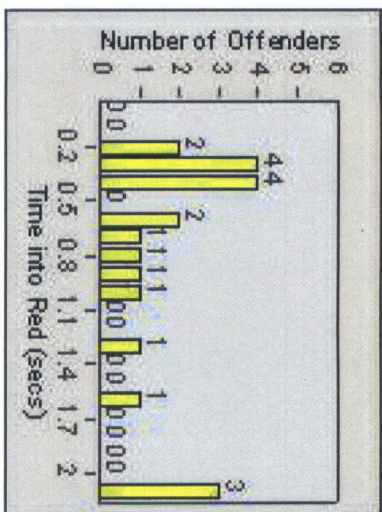

Redflex Redlight Offender Statistics

CONTRACT: Menlo Park LOCATION: MEN-ECRA-01 El Camino Real and Ravenswood Avenue

DATE FROM: 01-Mar-2016 DATE TO: 31-Mar-2016

Redflex Redlight Offender Statistics

CONTRACT: Menlo Park **LOCATION:** MEN-ECRA-03 El Camino Real and Ravenswood Avenue
DATE FROM: 01-Mar-2016 **DATE TO:** 31-Mar-2016

LANE 1

LANE 2

LANE 2

LANE 3

Redflex Redlight Offender Statistics

CONTRACT: Menlo Park LOCATION: MEN-ECRA-03 El Camino Real and Ravenswood Avenue

DATE FROM: 01-Mar-2016 DATE TO: 31-Mar-2016

LANE 4

LANE TOTAL

Redflex Redlight Offender Statistics

CONTRACT: Menlo Park

LOCATION: MEN-ECRA-03 El Camino Real and Ravenswood Avenue

DATE FROM: 01-Mar-2016

DATE TO: 31-Mar-2016

REDFLEX
TRAFFIC SYSTEMS

Redflex Redlight Offender Statistics