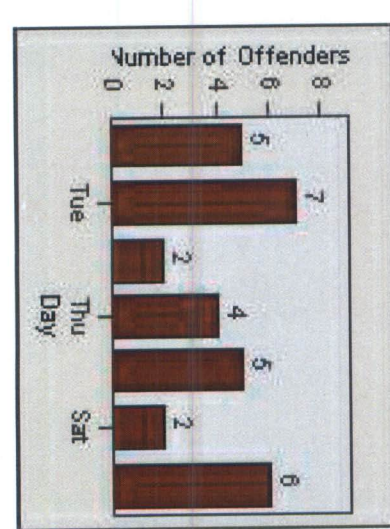

LANE TOTAL

Redflex Redlight Offender Statistics

CONTRACT: Menlo Park

LOCATION: MEN-ECRA-03 El Camino Real and Ravenswood Avenue

DATE FROM: 01-Mar-2016

DATE TO: 31-Mar-2016

REDFLEX
TRAFFIC SYSTEMS

Redflex Redlight Offender Statistics

CONTRACT: Menlo Park LOCATION: MEN-ECVA-01 El Camino Real and Glenwood Avenue

DATE FROM: 01-Mar-2016 DATE TO: 31-Mar-2016

LANE 1

LANE 2

LANE 3

Redflex Redlight Offender Statistics

CONTRACT: Menlo Park LOCATION: MEN-ECVA-01 El Camino Real and Glenwood Avenue

DATE FROM: 01-Mar-2016 DATE TO: 31-Mar-2016

LANE 4

LANE TOTAL

Redflex Redlight Offender Statistics

CONTRACT: Menlo Park LOCATION: MEN-ECVA-01 El Camino Real and Glenwood Avenue

DATE FROM: 01-Mar-2016 DATE TO: 31-Mar-2016