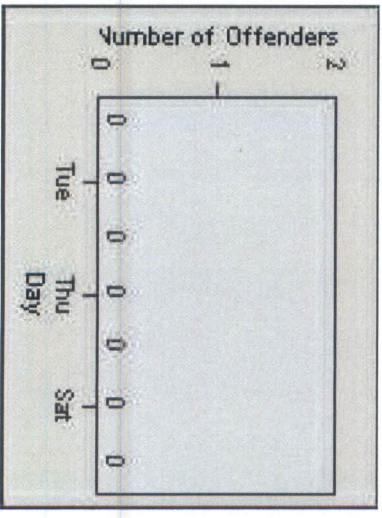

Redflex Redlight Offender Statistics

CONTRACT: Menlo Park **LOCATION:** MEN-BAWI-01 Bayfront Expwy and Willow Rd
DATE FROM: 01-Mar-2016 **DATE TO:** 31-Mar-2016

LANE 1

LANE 2

LANE 3

Redflex Redlight Offender Statistics

CONTRACT: Menlo Park LOCATION: MEN-BAWI-01 Bayfront Expwy and Willow Rd

DATE FROM: 01-Mar-2016 DATE TO: 31-Mar-2016

LANE 4

LANE TOTAL

Redflex Redlight Offender Statistics

CONTRACT: Menlo Park

LOCATION: MEN-BAWI-01 Bayfront Expwy and Willow Rd