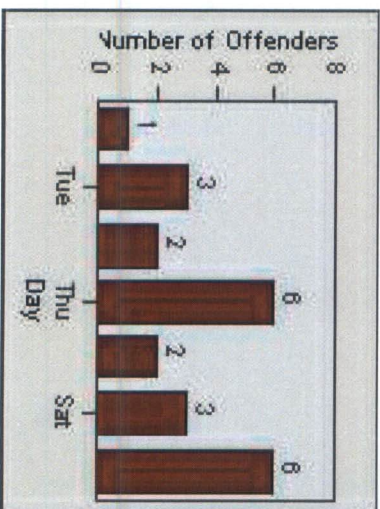

DATE FROM: 01-Mar-2016

DATE TO: 31-Mar-2016

Redflex Redlight Offender Statistics

CONTRACT: Menlo Park LOCATION: MEN-ECRA-01 El Camino Real and Ravenswood Avenue

DATE FROM: 01-Mar-2016 DATE TO: 31-Mar-2016

LANE 1

LANE 2

LANE 3

Redflex Redlight Offender Statistics

CONTRACT: Menlo Park LOCATION: MEN-ECRA-01 El Camino Real and Ravenswood Avenue

DATE FROM: 01-Mar-2016 DATE TO: 31-Mar-2016

LANE 4

LANE TOTAL

Redflex Redlight Offender Statistics

CONTRACT: Menlo Park LOCATION: MEN-ECRA-01 El Camino Real and Ravenswood Avenue

DATE FROM: 01-Mar-2016 DATE TO: 31-Mar-2016

Redflex Redlight Offender Statistics

CONTRACT: Menlo Park **LOCATION:** MEN-ECRA-03 El Camino Real and Ravenswood Avenue
DATE FROM: 01-Mar-2016 **DATE TO:** 31-Mar-2016