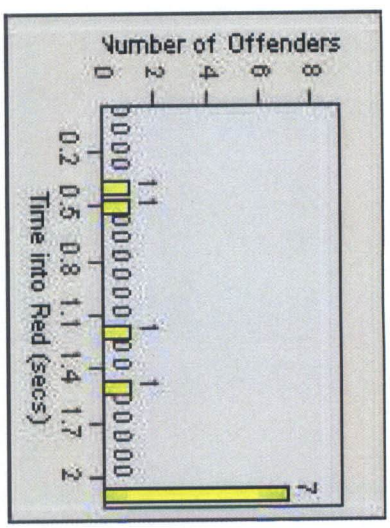

LANE 1

LANE 2

LANE 2

LANE 3

Redflex Redlight Offender Statistics

CONTRACT: Menlo Park LOCATION: MEN-ECRA-03 El Camino Real and Ravenswood Avenue

DATE FROM: 01-Mar-2016 DATE TO: 31-Mar-2016

LANE 4

LANE TOTAL

Redflex Redlight Offender Statistics

CONTRACT: Menlo Park

LOCATION: MEN-ECRA-03 El Camino Real and Ravenswood Avenue

DATE FROM: 01-Mar-2016

DATE TO: 31-Mar-2016

REDFLEX
TRAFFIC SYSTEMS

Redflex Redlight Offender Statistics

CONTRACT: Menlo Park LOCATION: MEN-ECVA-01 El Camino Real and Glenwood Avenue

DATE FROM: 01-Mar-2016 DATE TO: 31-Mar-2016

LANE 1

LANE 2

LANE 3

Redflex Redlight Offender Statistics

CONTRACT: Menlo Park LOCATION: MEN-ECVA-01 El Camino Real and Glenwood Avenue