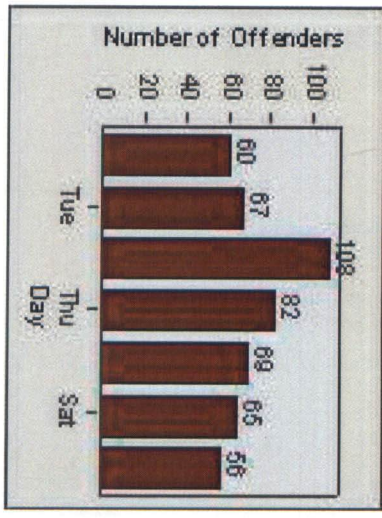

Redflex Redlight Offender Statistics

CONTRACT: Menlo Park LOCATION: MEN-ECRA-01 El Camino Real and Ravenswood Avenue

DATE FROM: 01-Mar-2016 DATE TO: 31-Mar-2016

Redflex Redlight Offender Statistics

CONTRACT: Menlo Park **LOCATION:** MEN-ECRA-03 El Camino Real and Ravenswood Avenue
DATE FROM: 01-Mar-2016 **DATE TO:** 31-Mar-2016

LANE 1

LANE 2

LANE 2

LANE 3

Redflex Redlight Offender Statistics

CONTRACT: Menlo Park LOCATION: MEN-ECRA-03 El Camino Real and Ravenswood Avenue

DATE FROM: 01-Mar-2016 DATE TO: 31-Mar-2016

LANE 4

LANE TOTAL

Redflex Redlight Offender Statistics

CONTRACT: Menlo Park

LOCATION: MEN-ECRA-03 El Camino Real and Ravenswood Avenue

DATE FROM: 01-Mar-2016

DATE TO: 31-Mar-2016

REDFLEX
TRAFFIC SYSTEMS

Redflex Redlight Offender Statistics

CONTRACT: Menlo Park LOCATION: MEN-ECVA-01 El Camino Real and Glenwood Avenue

DATE FROM: 01-Mar-2016 DATE TO: 31-Mar-2016

LANE 1

LANE 2

LANE 3

Redflex Redlight Offender Statistics

CONTRACT: Menlo Park LOCATION: MEN-ECVA-01 El Camino Real and Glenwood Avenue