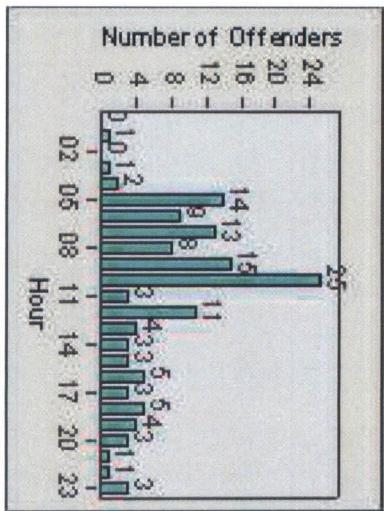

Redflex Redlight Offender Statistics

CONTRACT: Menlo Park **LOCATION:** MEN-BAWI-01 Bayfront Expwy and Willow Rd
DATE FROM: 01-Mar-2016 **DATE TO:** 31-Mar-2016

LANE 1

LANE 2

LANE 3

Redflex Redlight Offender Statistics

CONTRACT: Menlo Park LOCATION: MEN-BAWI-01 Bayfront Expwy and Willow Rd

DATE FROM: 01-Mar-2016 DATE TO: 31-Mar-2016

LANE 4

LANE TOTAL

Redflex Redlight Offender Statistics

CONTRACT: Menlo Park

LOCATION: MEN-BAWI-01 Bayfront Expwy and Willow Rd

DATE FROM: 01-Mar-2016

DATE TO: 31-Mar-2016

Redflex Redlight Offender Statistics

CONTRACT: Menlo Park LOCATION: MEN-ECRA-01 El Camino Real and Ravenswood Avenue

DATE FROM: 01-Mar-2016 DATE TO: 31-Mar-2016