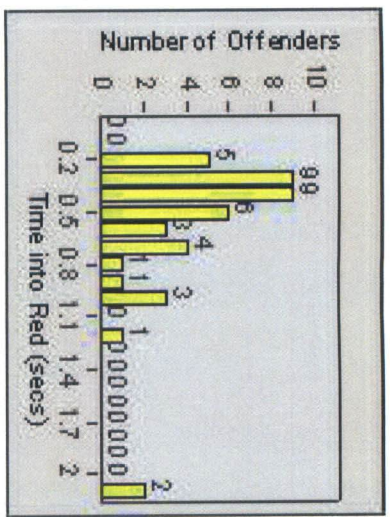

LANE TOTAL

Redflex Redlight Offender Statistics

CONTRACT: Menlo Park

LOCATION: MEN-ECRA-03 El Camino Real and Ravenswood Avenue

DATE FROM: 01-Mar-2016

DATE TO: 31-Mar-2016

REDFLEX
TRAFFIC SYSTEMS

Redflex Redlight Offender Statistics

CONTRACT: Menlo Park LOCATION: MEN-ECVA-01 El Camino Real and Glenwood Avenue

DATE FROM: 01-Mar-2016 DATE TO: 31-Mar-2016

LANE 1

LANE 2

LANE 3

Redflex Redlight Offender Statistics

CONTRACT: Menlo Park LOCATION: MEN-ECVA-01 El Camino Real and Glenwood Avenue

DATE FROM: 01-Mar-2016 DATE TO: 31-Mar-2016

LANE 4

LANE TOTAL

Redflex Redlight Offender Statistics

CONTRACT: Menlo Park LOCATION: MEN-ECVA-01 El Camino Real and Glenwood Avenue

DATE FROM: 01-Mar-2016 DATE TO: 31-Mar-2016