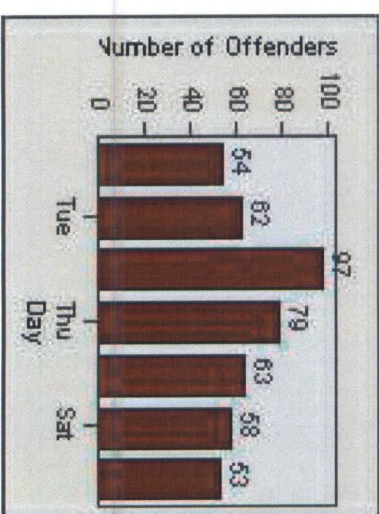

Redflex Redlight Offender Statistics

CONTRACT: Menlo Park LOCATION: MEN-ECRA-01 El Camino Real and Ravenswood Avenue

DATE FROM: 01-Mar-2016 DATE TO: 31-Mar-2016

Redflex Redlight Offender Statistics

CONTRACT: Menlo Park **LOCATION:** MEN-ECRA-03 El Camino Real and Ravenswood Avenue
DATE FROM: 01-Mar-2016 **DATE TO:** 31-Mar-2016

LANE 1

LANE 2

LANE 2

LANE 3

Redflex Redlight Offender Statistics

CONTRACT: Menlo Park LOCATION: MEN-ECRA-03 El Camino Real and Ravenswood Avenue

DATE FROM: 01-Mar-2016 DATE TO: 31-Mar-2016

LANE 4

LANE TOTAL

Redflex Redlight Offender Statistics

CONTRACT: Menlo Park

LOCATION: MEN-ECRA-03 El Camino Real and Ravenswood Avenue

DATE FROM: 01-Mar-2016

DATE TO: 31-Mar-2016

REDFLEX
TRAFFIC SYSTEMS

Redflex Redlight Offender Statistics