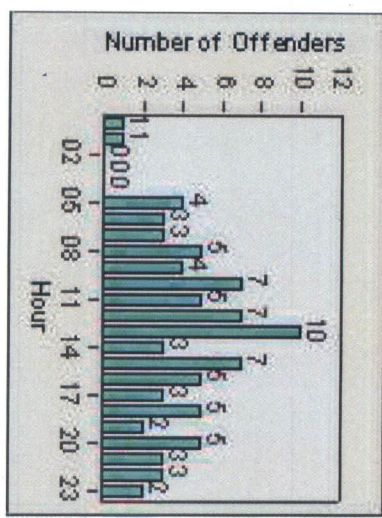

LANE 1

LANE 2

LANE 3

Redflex Redlight Offender Statistics

CONTRACT: Menlo Park LOCATION: MEN-ECRA-01 El Camino Real and Ravenswood Avenue

DATE FROM: 01-Mar-2016 DATE TO: 31-Mar-2016

LANE 4

LANE TOTAL

Redflex Redlight Offender Statistics

CONTRACT: Menlo Park LOCATION: MEN-ECRA-01 El Camino Real and Ravenswood Avenue

DATE FROM: 01-Mar-2016 DATE TO: 31-Mar-2016

Redflex Redlight Offender Statistics

CONTRACT: Menlo Park **LOCATION:** MEN-ECRA-03 El Camino Real and Ravenswood Avenue
DATE FROM: 01-Mar-2016 **DATE TO:** 31-Mar-2016