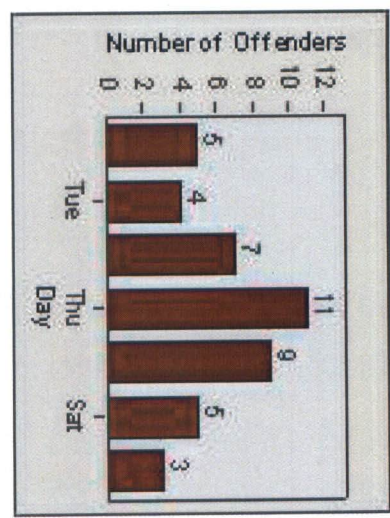

LANE TOTAL

Redflex Redlight Offender Statistics

CONTRACT: Menlo Park

LOCATION: MEN-ECRA-03 El Camino Real and Ravenswood Avenue

DATE FROM: 01-Mar-2016

DATE TO: 31-Mar-2016

REDFLEX
TRAFFIC SYSTEMS

Redflex Redlight Offender Statistics

CONTRACT: Menlo Park LOCATION: MEN-ECVA-01 El Camino Real and Glenwood Avenue

DATE FROM: 01-Mar-2016 DATE TO: 31-Mar-2016

LANE 1

LANE 2

LANE 3

Redflex Redlight Offender Statistics

CONTRACT: Menlo Park LOCATION: MEN-ECVA-01 El Camino Real and Glenwood Avenue

DATE FROM: 01-Mar-2016 DATE TO: 31-Mar-2016

LANE 4

LANE TOTAL

Redflex Redlight Offender Statistics

CONTRACT: Menlo Park LOCATION: MEN-ECVA-01 El Camino Real and Glenwood Avenue

DATE FROM: 01-Mar-2016 DATE TO: 31-Mar-2016