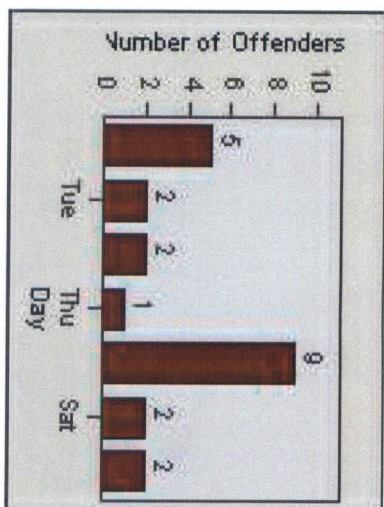

DATE FROM: 01-Mar-2016

DATE TO: 31-Mar-2016

Redflex Redlight Offender Statistics

CONTRACT: Menlo Park LOCATION: MEN-ECRA-01 El Camino Real and Ravenswood Avenue

DATE FROM: 01-Mar-2016 DATE TO: 31-Mar-2016

LANE 1

LANE 2

LANE 3

Redflex Redlight Offender Statistics

CONTRACT: Menlo Park LOCATION: MEN-ECRA-01 El Camino Real and Ravenswood Avenue

DATE FROM: 01-Mar-2016 DATE TO: 31-Mar-2016

LANE 4

LANE TOTAL

Redflex Redlight Offender Statistics

CONTRACT: Menlo Park LOCATION: MEN-ECRA-01 El Camino Real and Ravenswood Avenue

DATE FROM: 01-Mar-2016 DATE TO: 31-Mar-2016

Redflex Redlight Offender Statistics

CONTRACT: Menlo Park **LOCATION:** MEN-ECRA-03 El Camino Real and Ravenswood Avenue
DATE FROM: 01-Mar-2016 **DATE TO:** 31-Mar-2016