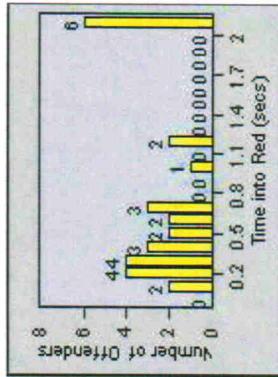

CONTRACT: Modesto **LOCATION:** MOD-STSI-01 Standford Av
DATE FROM: 1/Jul/2006 **DATE TO:** 31/Jul/2006

Redflex Redlight Offender Statistics

CONTRACT: Modesto **LOCATION:** MOD-OABR-01 Oakdale Rd
DATE FROM: 1/Jul/2006 **DATE TO:** 31/Jul/2006

LANE 1

LANE 2

LANE 3

Redflex Redlight Offender Statistics

CONTRACT: Modesto **LOCATION:** MOD-OABR-01 Oakdale Rd
DATE FROM: 1/Jul/2006 **DATE TO:** 31/Jul/2006

LANE 4

LANE TOTAL

Redflex Redlight Offender Statistics