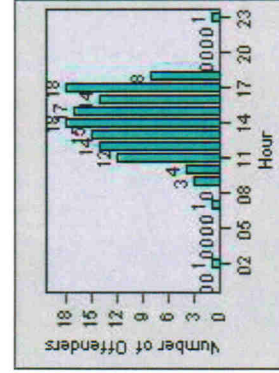

Redflex Redlight Offender Statistics

CONTRACT: Modesto **LOCATION:** MOD-BRPR-01 Briggsmore Av
DATE FROM: 1/Jul/2006 **DATE TO:** 31/Jul/2006

LANE 1

LANE 2

LANE 3

Redflex Redlight Offender Statistics

CONTRACT: Modesto LOCATION: MOD-BRPR-01 Briggsmore Av
DATE FROM: 1/Jul/2006 DATE TO: 31/Jul/2006

LANE 4

LANE TOTAL

Redflex Redlight Offender Statistics

CONTRACT: Modesto **LOCATION:** MOD-BRPR-01 Briggsmore Av
DATE FROM: 1/Jul/2006 **DATE TO:** 31/Jul/2006

Redflex Redlight Offender Statistics

CONTRACT: Modesto **LOCATION:** MOD-STSI-01 Standford Av
DATE FROM: 1/Jul/2006 **DATE TO:** 31/Jul/2006

LANE 1

LANE 2

LANE 3

Redflex Redlight Offender Statistics

CONTRACT: Modesto LOCATION: MOD-STSI-01 Standiford Av
DATE FROM: 1/Jul/2006 DATE TO: 31/Jul/2006

LANE 4

LANE TOTAL

Redflex Redlight Offender Statistics