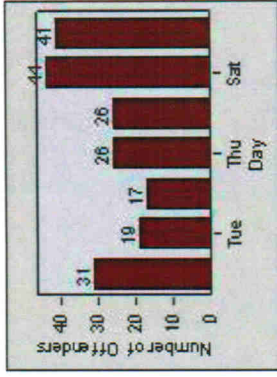

LANE 4

LANE TOTAL

Redflex Redlight Offender Statistics

CONTRACT: Modesto **LOCATION:** MOD-BRPR-01 Briggsmore Av
DATE FROM: 1/Jul/2006 **DATE TO:** 31/Jul/2006

Redflex Redlight Offender Statistics

CONTRACT: Modesto **LOCATION:** MOD-STSI-01 Standford Av
DATE FROM: 1/Jul/2006 **DATE TO:** 31/Jul/2006

LANE 1

LANE 2

LANE 3

Redflex Redlight Offender Statistics

CONTRACT: Modesto LOCATION: MOD-STSI-01 Standiford Av
DATE FROM: 1/Jul/2006 DATE TO: 31/Jul/2006

LANE 4

LANE TOTAL

Redflex Redlight Offender Statistics

CONTRACT: Modesto **LOCATION:** MOD-STSI-01 Standford Av
DATE FROM: 1/Jul/2006 **DATE TO:** 31/Jul/2006

Redflex Redlight Offender Statistics

CONTRACT: Modesto **LOCATION:** MOD-OABR-01 Oakdale Rd
DATE FROM: 1/Jul/2006 **DATE TO:** 31/Jul/2006