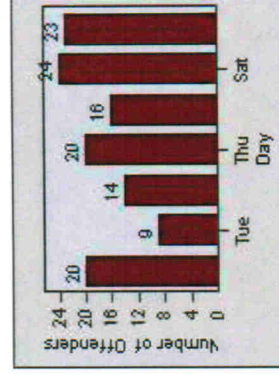

Redflex Redlight Offender Statistics

CONTRACT: Modesto **LOCATION:** MOD-BRPR-01 Briggsmore Av
DATE FROM: 1/Jul/2006 **DATE TO:** 31/Jul/2006

LANE 1

LANE 2

LANE 3

Redflex Redlight Offender Statistics

CONTRACT: Modesto LOCATION: MOD-BRPR-01 Briggsmore Av
DATE FROM: 1/Jul/2006 DATE TO: 31/Jul/2006

LANE 4

LANE TOTAL

Redflex Redlight Offender Statistics

CONTRACT: Modesto **LOCATION:** MOD-BRPR-01 Briggsmore Av
DATE FROM: 1/Jul/2006 **DATE TO:** 31/Jul/2006

Redflex Redlight Offender Statistics

CONTRACT: Modesto **LOCATION:** MOD-STSI-01 Standford Av
DATE FROM: 1/Jul/2006 **DATE TO:** 31/Jul/2006

LANE 1

LANE 2

LANE 3

Redflex Redlight Offender Statistics

CONTRACT: Modesto LOCATION: MOD-STSI-01 Standiford Av
DATE FROM: 1/Jul/2006 DATE TO: 31/Jul/2006

LANE 4

LANE TOTAL

Redflex Redlight Offender Statistics