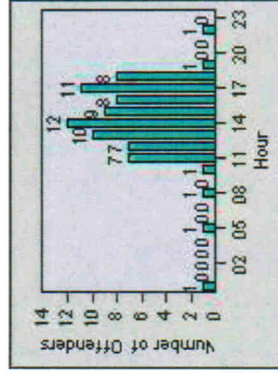

Redflex Redlight Offender Statistics

CONTRACT: Modesto **LOCATION:** MOD-BRPR-01 Briggsmore Av
DATE FROM: 1/Jul/2006 **DATE TO:** 31/Jul/2006

LANE 1

LANE 2

LANE 3

Redflex Redlight Offender Statistics

CONTRACT: Modesto LOCATION: MOD-BRPR-01 Briggsmore Av
DATE FROM: 1/Jul/2006 DATE TO: 31/Jul/2006

LANE 4

LANE TOTAL

Redflex Redlight Offender Statistics

CONTRACT: Modesto **LOCATION:** MOD-BRPR-01 Briggsmore Av
DATE FROM: 1/Jul/2006 **DATE TO:** 31/Jul/2006

Redflex Redlight Offender Statistics

CONTRACT: Modesto **LOCATION:** MOD-STSI-01 Standford Av
DATE FROM: 1/Jul/2006 **DATE TO:** 31/Jul/2006

LANE 1

LANE 2

LANE 3

Redflex Redlight Offender Statistics

CONTRACT: Modesto LOCATION: MOD-STSI-01 Standiford Av
DATE FROM: 1/Jul/2006 DATE TO: 31/Jul/2006

LANE 4

LANE TOTAL

Redflex Redlight Offender Statistics