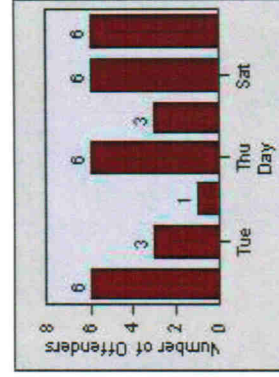

CONTRACT: Modesto **LOCATION:** MOD-STSI-01 Standford Av
DATE FROM: 1/Jul/2006 **DATE TO:** 31/Jul/2006

Redflex Redlight Offender Statistics

CONTRACT: Modesto **LOCATION:** MOD-OABR-01 Oakdale Rd
DATE FROM: 1/Jul/2006 **DATE TO:** 31/Jul/2006

LANE 1

LANE 2

LANE 3

Redflex Redlight Offender Statistics

CONTRACT: Modesto **LOCATION:** MOD-OABR-01 Oakdale Rd
DATE FROM: 1/Jul/2006 **DATE TO:** 31/Jul/2006

LANE 4

LANE TOTAL

Redflex Redlight Offender Statistics