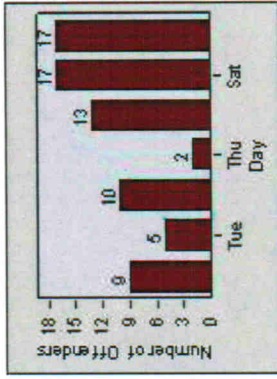

Redflex Redlight Offender Statistics

CONTRACT: Modesto **LOCATION:** MOD-BRPR-01 Briggsmore Av
DATE FROM: 1/Jul/2006 **DATE TO:** 31/Jul/2006

LANE 1

LANE 2

LANE 3

Redflex Redlight Offender Statistics

CONTRACT: Modesto LOCATION: MOD-BRPR-01 Briggsmore Av
DATE FROM: 1/Jul/2006 DATE TO: 31/Jul/2006

LANE 4

LANE TOTAL

Redflex Redlight Offender Statistics

CONTRACT: Modesto **LOCATION:** MOD-BRPR-01 Briggsmore Av
DATE FROM: 1/Jul/2006 **DATE TO:** 31/Jul/2006

Redflex Redlight Offender Statistics

CONTRACT: Modesto **LOCATION:** MOD-STSI-01 Standford Av
DATE FROM: 1/Jul/2006 **DATE TO:** 31/Jul/2006

LANE 1

LANE 2

LANE 3

Redflex Redlight Offender Statistics

CONTRACT: Modesto LOCATION: MOD-STSI-01 Standiford Av
DATE FROM: 1/Jul/2006 DATE TO: 31/Jul/2006

LANE 4

LANE TOTAL

Redflex Redlight Offender Statistics