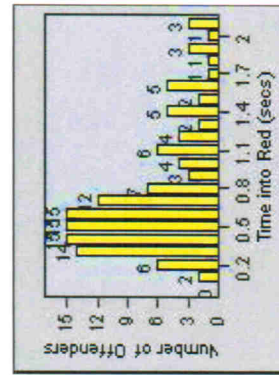

Redflex Redlight Offender Statistics

CONTRACT: Modesto **LOCATION:** MOD-BRPR-01 Briggsmore Av
DATE FROM: 1/Jul/2006 **DATE TO:** 31/Jul/2006

LANE 1

LANE 2

LANE 3

Redflex Redlight Offender Statistics

CONTRACT: Modesto LOCATION: MOD-BRPR-01 Briggsmore Av
DATE FROM: 1/Jul/2006 DATE TO: 31/Jul/2006

LANE 4

LANE TOTAL

Redflex Redlight Offender Statistics

CONTRACT: Modesto **LOCATION:** MOD-BRPR-01 Briggsmore Av
DATE FROM: 1/Jul/2006 **DATE TO:** 31/Jul/2006

Redflex Redlight Offender Statistics

CONTRACT: Modesto **LOCATION:** MOD-STSI-01 Standford Av
DATE FROM: 1/Jul/2006 **DATE TO:** 31/Jul/2006

LANE 1

LANE 2

LANE 3

Redflex Redlight Offender Statistics

CONTRACT: Modesto LOCATION: MOD-STSI-01 Standiford Av
DATE FROM: 1/Jul/2006 DATE TO: 31/Jul/2006

LANE 4

LANE TOTAL

Redflex Redlight Offender Statistics