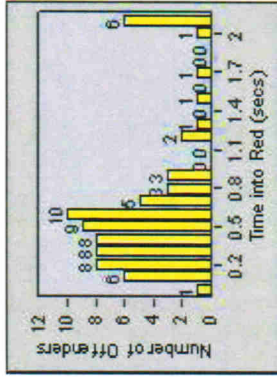

LANE 4

LANE TOTAL

Redflex Redlight Offender Statistics

CONTRACT: Modesto **LOCATION:** MOD-BRPR-01 Briggsmore Av
DATE FROM: 1/Jul/2006 **DATE TO:** 31/Jul/2006

Redflex Redlight Offender Statistics

CONTRACT: Modesto **LOCATION:** MOD-STSI-01 Standford Av
DATE FROM: 1/Jul/2006 **DATE TO:** 31/Jul/2006

LANE 1

LANE 2

LANE 3

Redflex Redlight Offender Statistics

CONTRACT: Modesto LOCATION: MOD-STSI-01 Standiford Av
DATE FROM: 1/Jul/2006 DATE TO: 31/Jul/2006

LANE 4

LANE TOTAL

Redflex Redlight Offender Statistics