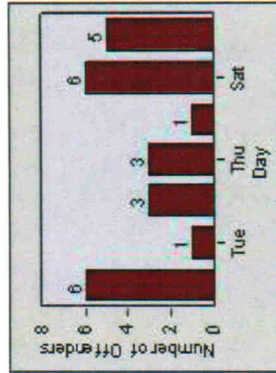

LANE 1

LANE 2

LANE 3

Redflex Redlight Offender Statistics

CONTRACT: Modesto **LOCATION:** MOD-OABR-01 Oakdale Rd
DATE FROM: 1/Jul/2006 **DATE TO:** 31/Jul/2006

LANE 4

LANE TOTAL

Redflex Redlight Offender Statistics

CONTRACT: Modesto **LOCATION:** MOD-OABR-01 Oakdale Rd
DATE FROM: 1/Jul/2006 **DATE TO:** 31/Jul/2006

Redflex Redlight Offender Statistics

CONTRACT: Modesto LOCATION: MOD-COSY-01 Coffee Rd
DATE FROM: 1/Jul/2006 DATE TO: 31/Jul/2006