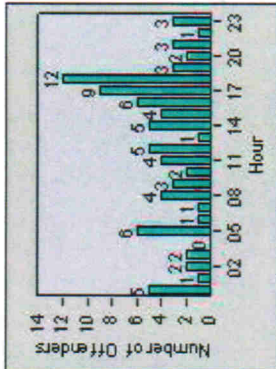

LANE 1

LANE 2

LANE 3

Redflex Redlight Offender Statistics

CONTRACT: Modesto **LOCATION:** MOD-OABR-01 Oakdale Rd
DATE FROM: 1/Jul/2006 **DATE TO:** 31/Jul/2006

LANE 4

LANE TOTAL

Redflex Redlight Offender Statistics

CONTRACT: Modesto **LOCATION:** MOD-OABR-01 Oakdale Rd
DATE FROM: 1/Jul/2006 **DATE TO:** 31/Jul/2006

Redflex Redlight Offender Statistics

CONTRACT: Modesto LOCATION: MOD-COSY-01 Coffee Rd
DATE FROM: 1/Jul/2006 DATE TO: 31/Jul/2006