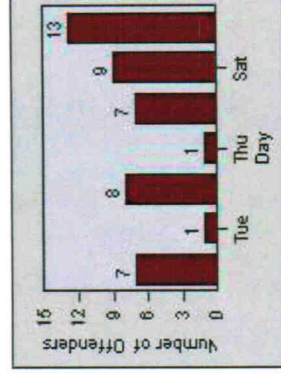

Redflex Redlight Offender Statistics

CONTRACT: Modesto **LOCATION:** MOD-BRPR-01 Briggsmore Av
DATE FROM: 1/Jul/2006 **DATE TO:** 31/Jul/2006

LANE 1

LANE 2

LANE 3

Redflex Redlight Offender Statistics

CONTRACT: Modesto LOCATION: MOD-BRPR-01 Briggsmore Av
DATE FROM: 1/Jul/2006 DATE TO: 31/Jul/2006

LANE 4

LANE TOTAL

Redflex Redlight Offender Statistics

CONTRACT: Modesto **LOCATION:** MOD-BRPR-01 Briggsmore Av
DATE FROM: 1/Jul/2006 **DATE TO:** 31/Jul/2006

Redflex Redlight Offender Statistics

CONTRACT: Modesto **LOCATION:** MOD-STSI-01 Standford Av
DATE FROM: 1/Jul/2006 **DATE TO:** 31/Jul/2006