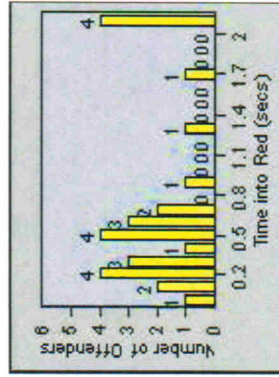

Redflex Redlight Offender Statistics

CONTRACT: Modesto **LOCATION:** MOD-BRPR-01 Briggsmore Av
DATE FROM: 1/Jul/2006 **DATE TO:** 31/Jul/2006

LANE 1

LANE 2

LANE 3

Redflex Redlight Offender Statistics

CONTRACT: Modesto LOCATION: MOD-BRPR-01 Briggsmore Av
DATE FROM: 1/Jul/2006 DATE TO: 31/Jul/2006

LANE 4

LANE TOTAL

Redflex Redlight Offender Statistics

CONTRACT: Modesto **LOCATION:** MOD-BRPR-01 Briggsmore Av
DATE FROM: 1/Jul/2006 **DATE TO:** 31/Jul/2006

Redflex Redlight Offender Statistics

CONTRACT: Modesto **LOCATION:** MOD-STSI-01 Standford Av
DATE FROM: 1/Jul/2006 **DATE TO:** 31/Jul/2006