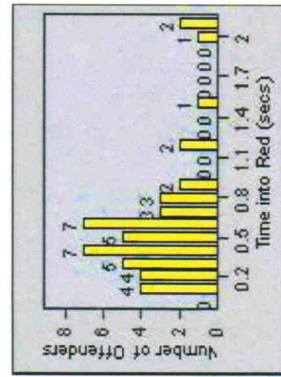

Redflex Redlight Offender Statistics

CONTRACT: Modesto **LOCATION:** MOD-BRPR-01 Briggsmore Av
DATE FROM: 1/Jul/2006 **DATE TO:** 31/Jul/2006

LANE 1

LANE 2

LANE 3

Redflex Redlight Offender Statistics

CONTRACT: Modesto LOCATION: MOD-BRPR-01 Briggsmore Av
DATE FROM: 1/Jul/2006 DATE TO: 31/Jul/2006

LANE 4

LANE TOTAL

Redflex Redlight Offender Statistics

CONTRACT: Modesto **LOCATION:** MOD-BRPR-01 Briggsmore Av
DATE FROM: 1/Jul/2006 **DATE TO:** 31/Jul/2006

Redflex Redlight Offender Statistics

CONTRACT: Modesto **LOCATION:** MOD-STSI-01 Standford Av
DATE FROM: 1/Jul/2006 **DATE TO:** 31/Jul/2006