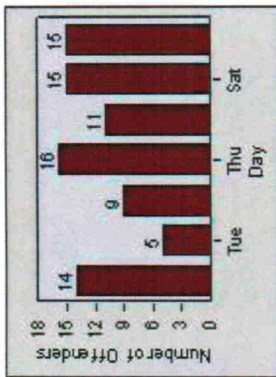

LANE 1

LANE 2

LANE 3

Redflex Redlight Offender Statistics

CONTRACT: Modesto **LOCATION:** MOD-OABR-01 Oakdale Rd
DATE FROM: 1/Jul/2006 **DATE TO:** 31/Jul/2006

LANE 4

LANE TOTAL

Redflex Redlight Offender Statistics

CONTRACT: Modesto **LOCATION:** MOD-OABR-01 Oakdale Rd
DATE FROM: 1/Jul/2006 **DATE TO:** 31/Jul/2006

Redflex Redlight Offender Statistics

CONTRACT: Modesto LOCATION: MOD-COSY-01 Coffee Rd
DATE FROM: 1/Jul/2006 DATE TO: 31/Jul/2006