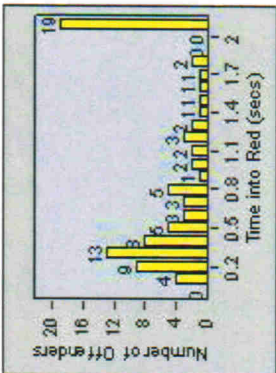

LANE 1

LANE 2

LANE 3

Redflex Redlight Offender Statistics

CONTRACT: Modesto **LOCATION:** MOD-OABR-01 Oakdale Rd
DATE FROM: 1/Jul/2006 **DATE TO:** 31/Jul/2006

LANE 4

LANE TOTAL

Redflex Redlight Offender Statistics

CONTRACT: Modesto **LOCATION:** MOD-OABR-01 Oakdale Rd
DATE FROM: 1/Jul/2006 **DATE TO:** 31/Jul/2006

Redflex Redlight Offender Statistics

CONTRACT: Modesto LOCATION: MOD-COSY-01 Coffee Rd
DATE FROM: 1/Jul/2006 DATE TO: 31/Jul/2006