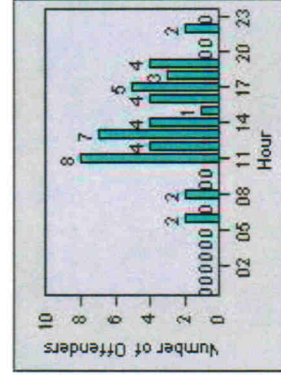

Redflex Redlight Offender Statistics

CONTRACT: Modesto **LOCATION:** MOD-BRPR-01 Briggsmore Av
DATE FROM: 1/Jul/2006 **DATE TO:** 31/Jul/2006

LANE 1

LANE 2

LANE 3

Redflex Redlight Offender Statistics

CONTRACT: Modesto LOCATION: MOD-BRPR-01 Briggsmore Av
DATE FROM: 1/Jul/2006 DATE TO: 31/Jul/2006

LANE 4

LANE TOTAL

Redflex Redlight Offender Statistics

CONTRACT: Modesto **LOCATION:** MOD-BRPR-01 Briggsmore Av
DATE FROM: 1/Jul/2006 **DATE TO:** 31/Jul/2006

Redflex Redlight Offender Statistics

CONTRACT: Modesto **LOCATION:** MOD-STSI-01 Standford Av
DATE FROM: 1/Jul/2006 **DATE TO:** 31/Jul/2006

LANE 1

LANE 2

LANE 3

Redflex Redlight Offender Statistics

CONTRACT: Modesto LOCATION: MOD-STSI-01 Standiford Av
DATE FROM: 1/Jul/2006 DATE TO: 31/Jul/2006

LANE 4

LANE TOTAL

Redflex Redlight Offender Statistics