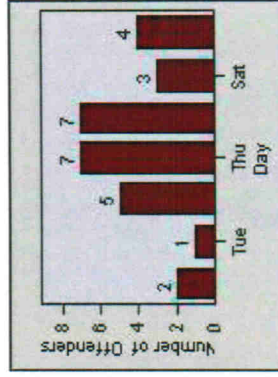

LANE 1

LANE 2

LANE 3

Redflex Redlight Offender Statistics

CONTRACT: Modesto LOCATION: MOD-STSI-01 Standiford Av
DATE FROM: 1/Jul/2006 DATE TO: 31/Jul/2006

LANE 4

LANE TOTAL

Redflex Redlight Offender Statistics

CONTRACT: Modesto **LOCATION:** MOD-STSI-01 Standford Av
DATE FROM: 1/Jul/2006 **DATE TO:** 31/Jul/2006

Redflex Redlight Offender Statistics

CONTRACT: Modesto **LOCATION:** MOD-OABR-01 Oakdale Rd
DATE FROM: 1/Jul/2006 **DATE TO:** 31/Jul/2006

LANE 1

LANE 2

LANE 3

Redflex Redlight Offender Statistics

CONTRACT: Modesto **LOCATION:** MOD-OABR-01 Oakdale Rd
DATE FROM: 1/Jul/2006 **DATE TO:** 31/Jul/2006

LANE 4

LANE TOTAL

Redflex Redlight Offender Statistics