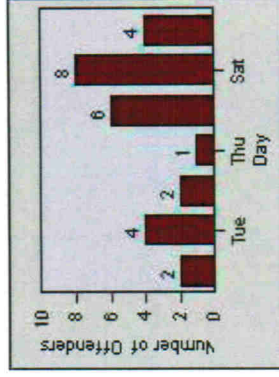

Redflex Redlight Offender Statistics

CONTRACT: Modesto **LOCATION:** MOD-BRPR-01 Briggsmore Av
DATE FROM: 1/Jul/2006 **DATE TO:** 31/Jul/2006

LANE 1

LANE 2

LANE 3

Redflex Redlight Offender Statistics

CONTRACT: Modesto LOCATION: MOD-BRPR-01 Briggsmore Av
DATE FROM: 1/Jul/2006 DATE TO: 31/Jul/2006

LANE 4

LANE TOTAL

Redflex Redlight Offender Statistics

CONTRACT: Modesto **LOCATION:** MOD-BRPR-01 Briggsmore Av
DATE FROM: 1/Jul/2006 **DATE TO:** 31/Jul/2006

Redflex Redlight Offender Statistics

CONTRACT: Modesto **LOCATION:** MOD-STSI-01 Standford Av
DATE FROM: 1/Jul/2006 **DATE TO:** 31/Jul/2006