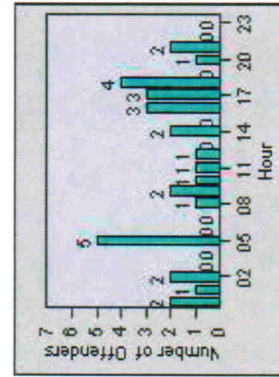

CONTRACT: Modesto **LOCATION:** MOD-STSI-01 Standford Av
DATE FROM: 1/Jul/2006 **DATE TO:** 31/Jul/2006

Redflex Redlight Offender Statistics

CONTRACT: Modesto **LOCATION:** MOD-OABR-01 Oakdale Rd
DATE FROM: 1/Jul/2006 **DATE TO:** 31/Jul/2006

LANE 1

LANE 2

LANE 3

Redflex Redlight Offender Statistics

CONTRACT: Modesto **LOCATION:** MOD-OABR-01 Oakdale Rd
DATE FROM: 1/Jul/2006 **DATE TO:** 31/Jul/2006

LANE 4

LANE TOTAL

Redflex Redlight Offender Statistics