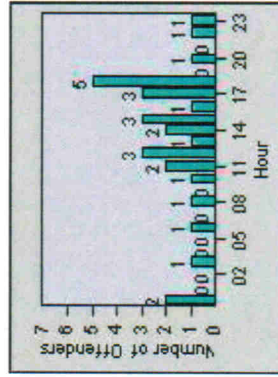

CONTRACT: Modesto **LOCATION:** MOD-STSI-01 Standford Av
DATE FROM: 1/Jul/2006 **DATE TO:** 31/Jul/2006

Redflex Redlight Offender Statistics

CONTRACT: Modesto **LOCATION:** MOD-OABR-01 Oakdale Rd
DATE FROM: 1/Jul/2006 **DATE TO:** 31/Jul/2006

LANE 1

LANE 2

LANE 3

Redflex Redlight Offender Statistics

CONTRACT: Modesto **LOCATION:** MOD-OABR-01 Oakdale Rd
DATE FROM: 1/Jul/2006 **DATE TO:** 31/Jul/2006

LANE 4

LANE TOTAL

Redflex Redlight Offender Statistics