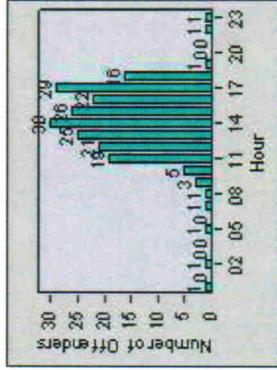

LANE 4

LANE TOTAL

Redflex Redlight Offender Statistics

CONTRACT: Modesto **LOCATION:** MOD-BRPR-01 Briggsmore Av
DATE FROM: 1/Jul/2006 **DATE TO:** 31/Jul/2006

Redflex Redlight Offender Statistics

CONTRACT: Modesto **LOCATION:** MOD-STSI-01 Standford Av
DATE FROM: 1/Jul/2006 **DATE TO:** 31/Jul/2006

LANE 1

LANE 2

LANE 3

Redflex Redlight Offender Statistics

CONTRACT: Modesto LOCATION: MOD-STSI-01 Standiford Av
DATE FROM: 1/Jul/2006 DATE TO: 31/Jul/2006

LANE 4

LANE TOTAL

Redflex Redlight Offender Statistics

CONTRACT: Modesto **LOCATION:** MOD-STSI-01 Standford Av
DATE FROM: 1/Jul/2006 **DATE TO:** 31/Jul/2006

Redflex Redlight Offender Statistics

CONTRACT: Modesto **LOCATION:** MOD-OABR-01 Oakdale Rd
DATE FROM: 1/Jul/2006 **DATE TO:** 31/Jul/2006