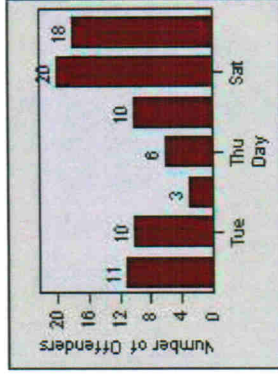

Redflex Redlight Offender Statistics

CONTRACT: Modesto **LOCATION:** MOD-BRPR-01 Briggsmore Av
DATE FROM: 1/Jul/2006 **DATE TO:** 31/Jul/2006

LANE 1

LANE 2

LANE 3

Redflex Redlight Offender Statistics

CONTRACT: Modesto LOCATION: MOD-BRPR-01 Briggsmore Av
DATE FROM: 1/Jul/2006 DATE TO: 31/Jul/2006

LANE 4

LANE TOTAL

Redflex Redlight Offender Statistics

CONTRACT: Modesto **LOCATION:** MOD-BRPR-01 Briggsmore Av
DATE FROM: 1/Jul/2006 **DATE TO:** 31/Jul/2006

Redflex Redlight Offender Statistics

CONTRACT: Modesto **LOCATION:** MOD-STSI-01 Standford Av
DATE FROM: 1/Jul/2006 **DATE TO:** 31/Jul/2006

LANE 1

LANE 2

LANE 3

Redflex Redlight Offender Statistics

CONTRACT: Modesto LOCATION: MOD-STSI-01 Standiford Av
DATE FROM: 1/Jul/2006 DATE TO: 31/Jul/2006

LANE 4

LANE TOTAL

Redflex Redlight Offender Statistics