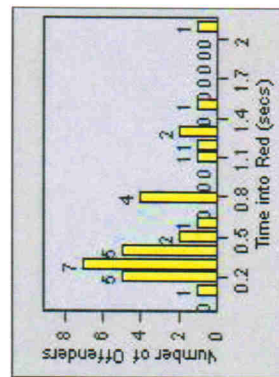

CONTRACT: Modesto **LOCATION:** MOD-STSI-01 Standford Av
DATE FROM: 1/Jul/2006 **DATE TO:** 31/Jul/2006

Redflex Redlight Offender Statistics

CONTRACT: Modesto **LOCATION:** MOD-OABR-01 Oakdale Rd
DATE FROM: 1/Jul/2006 **DATE TO:** 31/Jul/2006

LANE 1

LANE 2

LANE 3

Redflex Redlight Offender Statistics

CONTRACT: Modesto **LOCATION:** MOD-OABR-01 Oakdale Rd
DATE FROM: 1/Jul/2006 **DATE TO:** 31/Jul/2006

LANE 4

LANE TOTAL

Redflex Redlight Offender Statistics