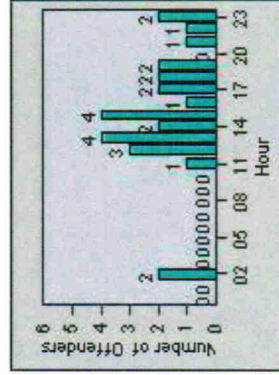

Redflex Redlight Offender Statistics

CONTRACT: Modesto **LOCATION:** MOD-BRPR-01 Briggsmore Av
DATE FROM: 1/Jul/2006 **DATE TO:** 31/Jul/2006

LANE 1

LANE 2

LANE 3

Redflex Redlight Offender Statistics

CONTRACT: Modesto LOCATION: MOD-BRPR-01 Briggsmore Av
DATE FROM: 1/Jul/2006 DATE TO: 31/Jul/2006

LANE 4

LANE TOTAL

Redflex Redlight Offender Statistics

CONTRACT: Modesto **LOCATION:** MOD-BRPR-01 Briggsmore Av
DATE FROM: 1/Jul/2006 **DATE TO:** 31/Jul/2006

Redflex Redlight Offender Statistics

CONTRACT: Modesto **LOCATION:** MOD-STSI-01 Standford Av
DATE FROM: 1/Jul/2006 **DATE TO:** 31/Jul/2006

LANE 1

LANE 2

LANE 3

Redflex Redlight Offender Statistics

CONTRACT: Modesto LOCATION: MOD-STSI-01 Standiford Av
DATE FROM: 1/Jul/2006 DATE TO: 31/Jul/2006

LANE 4

LANE TOTAL

Redflex Redlight Offender Statistics