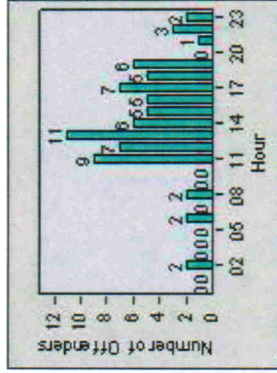

Redflex Redlight Offender Statistics

CONTRACT: Modesto **LOCATION:** MOD-BRPR-01 Briggsmore Av
DATE FROM: 1/Jul/2006 **DATE TO:** 31/Jul/2006

LANE 1

LANE 2

LANE 3

Redflex Redlight Offender Statistics

CONTRACT: Modesto LOCATION: MOD-BRPR-01 Briggsmore Av
DATE FROM: 1/Jul/2006 DATE TO: 31/Jul/2006

LANE 4

LANE TOTAL

Redflex Redlight Offender Statistics

CONTRACT: Modesto **LOCATION:** MOD-BRPR-01 Briggsmore Av
DATE FROM: 1/Jul/2006 **DATE TO:** 31/Jul/2006

Redflex Redlight Offender Statistics

CONTRACT: Modesto **LOCATION:** MOD-STSI-01 Standford Av
DATE FROM: 1/Jul/2006 **DATE TO:** 31/Jul/2006

LANE 1

LANE 2

LANE 3

Redflex Redlight Offender Statistics

CONTRACT: Modesto LOCATION: MOD-STSI-01 Standiford Av
DATE FROM: 1/Jul/2006 DATE TO: 31/Jul/2006

LANE 4

LANE TOTAL

Redflex Redlight Offender Statistics