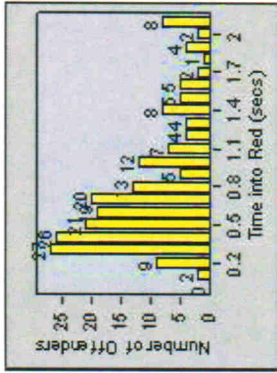

LANE 4

LANE TOTAL

Redflex Redlight Offender Statistics

CONTRACT: Modesto **LOCATION:** MOD-BRPR-01 Briggsmore Av
DATE FROM: 1/Jul/2006 **DATE TO:** 31/Jul/2006

Redflex Redlight Offender Statistics

CONTRACT: Modesto **LOCATION:** MOD-STSI-01 Standford Av
DATE FROM: 1/Jul/2006 **DATE TO:** 31/Jul/2006

LANE 1

LANE 2

LANE 3

Redflex Redlight Offender Statistics

CONTRACT: Modesto LOCATION: MOD-STSI-01 Standiford Av
DATE FROM: 1/Jul/2006 DATE TO: 31/Jul/2006

LANE 4

LANE TOTAL

Redflex Redlight Offender Statistics

CONTRACT: Modesto **LOCATION:** MOD-STSI-01 Standford Av
DATE FROM: 1/Jul/2006 **DATE TO:** 31/Jul/2006

Redflex Redlight Offender Statistics

CONTRACT: Modesto **LOCATION:** MOD-OABR-01 Oakdale Rd
DATE FROM: 1/Jul/2006 **DATE TO:** 31/Jul/2006