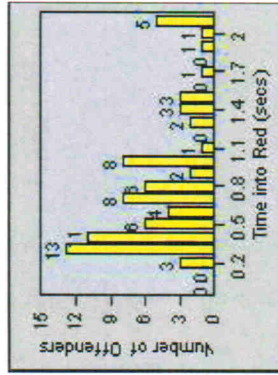

Redflex Redlight Offender Statistics

CONTRACT: Modesto **LOCATION:** MOD-BRPR-01 Briggsmore Av
DATE FROM: 1/Jul/2006 **DATE TO:** 31/Jul/2006

LANE 1

LANE 2

LANE 3

Redflex Redlight Offender Statistics

CONTRACT: Modesto LOCATION: MOD-BRPR-01 Briggsmore Av
DATE FROM: 1/Jul/2006 DATE TO: 31/Jul/2006

LANE 4

LANE TOTAL

Redflex Redlight Offender Statistics

CONTRACT: Modesto **LOCATION:** MOD-BRPR-01 Briggsmore Av
DATE FROM: 1/Jul/2006 **DATE TO:** 31/Jul/2006

Redflex Redlight Offender Statistics

CONTRACT: Modesto **LOCATION:** MOD-STSI-01 Standford Av
DATE FROM: 1/Jul/2006 **DATE TO:** 31/Jul/2006

LANE 1

LANE 2

LANE 3

Redflex Redlight Offender Statistics

CONTRACT: Modesto LOCATION: MOD-STSI-01 Standiford Av
DATE FROM: 1/Jul/2006 DATE TO: 31/Jul/2006

LANE 4

LANE TOTAL

Redflex Redlight Offender Statistics