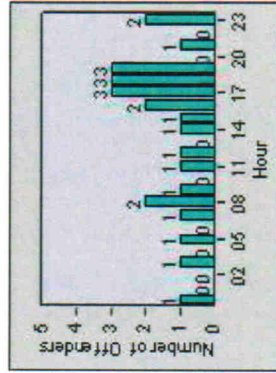

LANE 1

LANE 2

LANE 3

Redflex Redlight Offender Statistics

CONTRACT: Modesto **LOCATION:** MOD-OABR-01 Oakdale Rd
DATE FROM: 1/Jul/2006 **DATE TO:** 31/Jul/2006

LANE 4

LANE TOTAL

Redflex Redlight Offender Statistics

CONTRACT: Modesto **LOCATION:** MOD-OABR-01 Oakdale Rd
DATE FROM: 1/Jul/2006 **DATE TO:** 31/Jul/2006

Redflex Redlight Offender Statistics

CONTRACT: Modesto LOCATION: MOD-COSY-01 Coffee Rd
DATE FROM: 1/Jul/2006 DATE TO: 31/Jul/2006