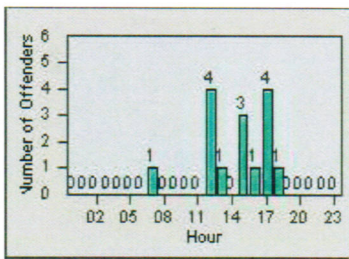

# Redflex Redlight Offender Statistics

CONTRACT: Modesto  
DATE FROM: 1/Jul/2006

LOCATION: MOD-TUST-01 Tully Rd  
DATE TO: 31/Jul/2006

LANE 1

LANE 2

LANE 3

# Redflex Redlight Offender Statistics

CONTRACT: Modesto  
 DATE FROM: 1/Jul/2006

LOCATION: MOD-TUST-01 Tully Rd  
 DATE TO: 31/Jul/2006

LANE 4

LANE TOTAL