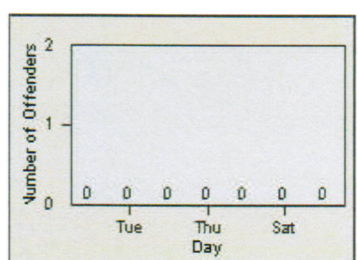

# Redflex Redlight Offender Statistics

CONTRACT: Modesto  
DATE FROM: 1/Jul/2006

LOCATION: MOD-TUST-01 Tully Rd  
DATE TO: 31/Jul/2006

LANE 1

LANE 2

LANE 3