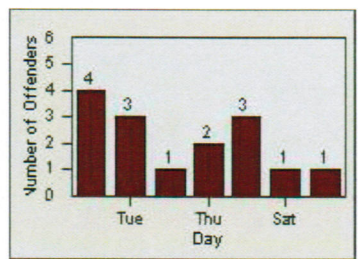

# Redflex Redlight Offender Statistics

CONTRACT: Modesto  
DATE FROM: 1/Jul/2006

LOCATION: MOD-TUST-01 Tully Rd  
DATE TO: 31/Jul/2006

LANE 1

LANE 2

LANE 3