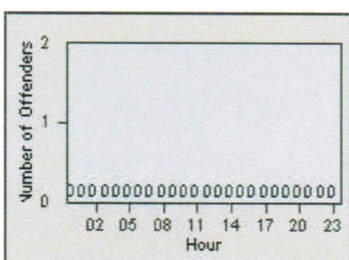

# Redflex Redlight Offender Statistics

CONTRACT: Modesto  
DATE FROM: 1/Jul/2006

LOCATION: MOD-TUST-01 Tully Rd  
DATE TO: 31/Jul/2006

LANE 1

LANE 2

LANE 3

# Redflex Redlight Offender Statistics

CONTRACT: Modesto  
 DATE FROM: 1/Jul/2006

LOCATION: MOD-TUST-01 Tully Rd  
 DATE TO: 31/Jul/2006

LANE 4

LANE TOTAL