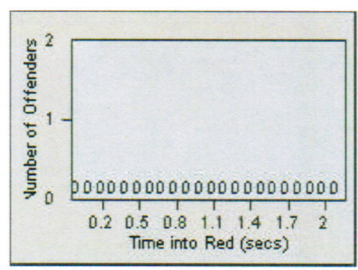

# Redflex Redlight Offender Statistics

CONTRACT: Modesto  
DATE FROM: 1/Jul/2006

LOCATION: MOD-TUST-01 Tully Rd  
DATE TO: 31/Jul/2006

LANE 1

LANE 2

LANE 3

# Redflex Redlight Offender Statistics

CONTRACT: Modesto  
 DATE FROM: 1/Jul/2006

LOCATION: MOD-TUST-01 Tully Rd  
 DATE TO: 31/Jul/2006

LANE 4

LANE TOTAL