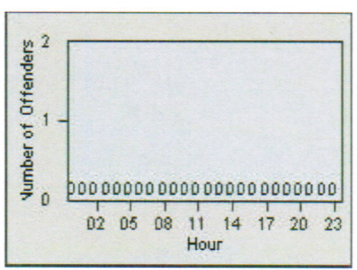

# Redflex Redlight Offender Statistics

CONTRACT: Modesto  
DATE FROM: 1/Jul/2006

LOCATION: MOD-TUST-01 Tully Rd  
DATE TO: 31/Jul/2006

LANE 1

LANE 2

LANE 3

# Redflex Redlight Offender Statistics

CONTRACT: Modesto  
 DATE FROM: 1/Jul/2006

LOCATION: MOD-TUST-01 Tully Rd  
 DATE TO: 31/Jul/2006

LANE 4

LANE TOTAL