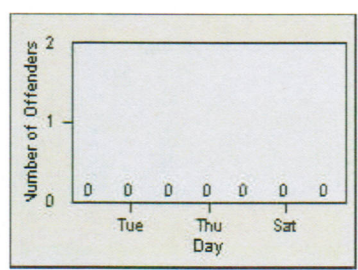

Redflex Redlight Offender Statistics

CONTRACT: Modesto
DATE FROM: 1/Jul/2006

LOCATION: MOD-TUST-01 Tully Rd
DATE TO: 31/Jul/2006

LANE 4