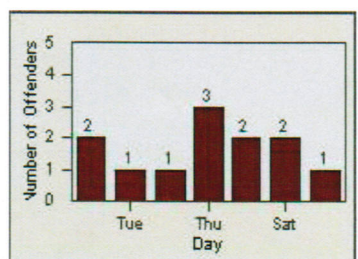

# Redflex Redlight Offender Statistics

CONTRACT: Modesto  
DATE FROM: 1/Jul/2006

LOCATION: MOD-TUST-01 Tully Rd  
DATE TO: 31/Jul/2006

LANE 1

LANE 2

LANE 3