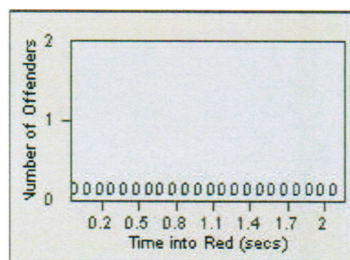

# Redflex Redlight Offender Statistics

CONTRACT: Modesto  
DATE FROM: 1/Jul/2006

LOCATION: MOD-TUST-01 Tully Rd  
DATE TO: 31/Jul/2006

LANE 1

LANE 2

LANE 3

# Redflex Redlight Offender Statistics

CONTRACT: Modesto  
 DATE FROM: 1/Jul/2006

LOCATION: MOD-TUST-01 Tully Rd  
 DATE TO: 31/Jul/2006

LANE 4

LANE TOTAL