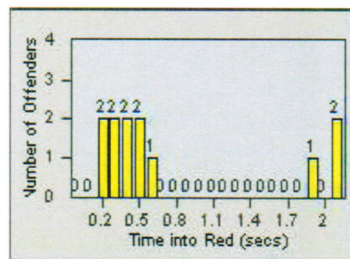

# Redflex Redlight Offender Statistics

CONTRACT: Modesto  
DATE FROM: 1/Jul/2006

LOCATION: MOD-TUST-01 Tully Rd  
DATE TO: 31/Jul/2006

LANE 1

LANE 2

LANE 3

# Redflex Redlight Offender Statistics

CONTRACT: Modesto  
 DATE FROM: 1/Jul/2006

LOCATION: MOD-TUST-01 Tully Rd  
 DATE TO: 31/Jul/2006

LANE 4

LANE TOTAL