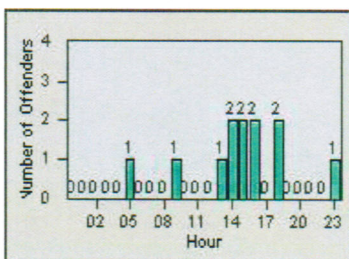

# Redflex Redlight Offender Statistics

CONTRACT: Modesto  
DATE FROM: 1/Jul/2006

LOCATION: MOD-TUST-01 Tully Rd  
DATE TO: 31/Jul/2006

LANE 1

LANE 2

LANE 3

# Redflex Redlight Offender Statistics

CONTRACT: Modesto  
 DATE FROM: 1/Jul/2006

LOCATION: MOD-TUST-01 Tully Rd  
 DATE TO: 31/Jul/2006

LANE 4

LANE TOTAL