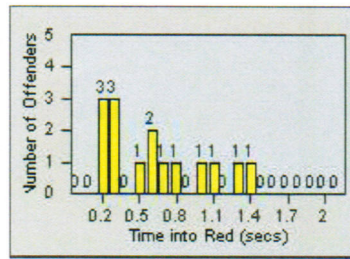

# Redflex Redlight Offender Statistics

CONTRACT: Modesto  
DATE FROM: 1/Jul/2006

LOCATION: MOD-TUST-01 Tully Rd  
DATE TO: 31/Jul/2006

LANE 1

LANE 2

LANE 3

# Redflex Redlight Offender Statistics

CONTRACT: Modesto  
 DATE FROM: 1/Jul/2006

LOCATION: MOD-TUST-01 Tully Rd  
 DATE TO: 31/Jul/2006

LANE 4

LANE TOTAL