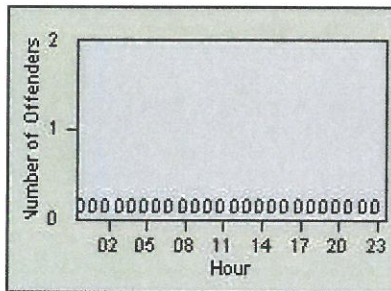

Redflex Redlight Offender Statistics

CONTRACT: Modesto
DATE FROM: 01-Jul-2012

LOCATION: MOD-OABR-01 Oakdale Rd
DATE TO: 31-Jul-2012

LANE 4