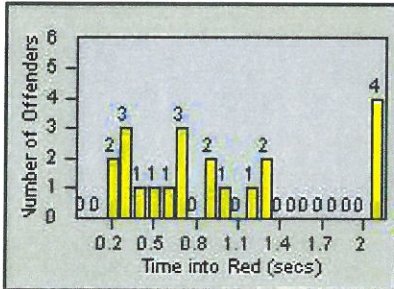

Redflex Redlight Offender Statistics

CONTRACT: Modesto
DATE FROM: 01-Jul-2012

LOCATION: MOD-STSI-01 Standiford Av
DATE TO: 31-Jul-2012

LANE 1