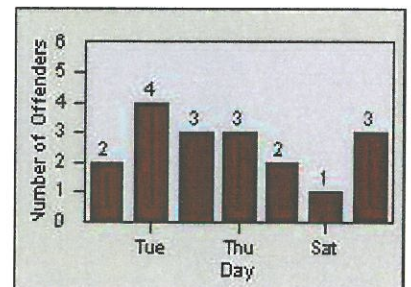

# Redflex Redlight Offender Statistics

CONTRACT: Modesto      LOCATION: MOD-COSY-01 Coffee Rd  
 DATE FROM: 01-Jul-2012      DATE TO: 31-Jul-2012

LANE 1

LANE 2

LANE 3