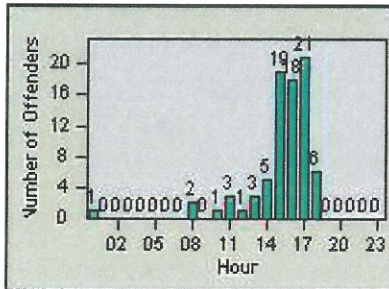

Redflex Redlight Offender Statistics

CONTRACT: Modesto   LOCATION: MOD-COSY-01 Coffee Rd
DATE FROM: 01-Jul-2012   DATE TO: 31-Jul-2012

LANE 1