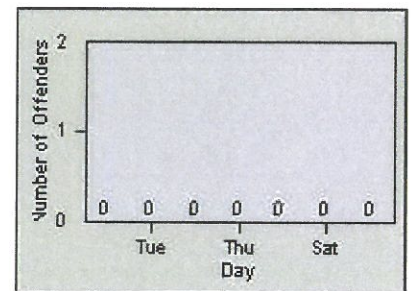

Redflex Redlight Offender Statistics

CONTRACT: Modesto
DATE FROM: 01-Jul-2012

LOCATION: MOD-OABR-01 Oakdale Rd
DATE TO: 31-Jul-2012

LANE 4