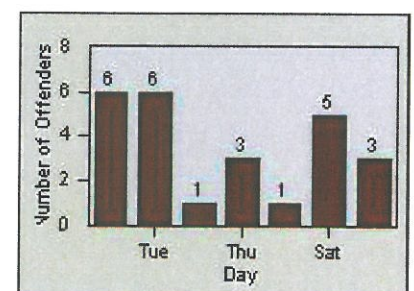

# Redflex Redlight Offender Statistics

CONTRACT: Modesto

LOCATION: MOD-OABR-01 Oakdale Rd

DATE FROM: 01-Jul-2012

DATE TO: 31-Jul-2012

LANE 1

LANE 2

LANE 3