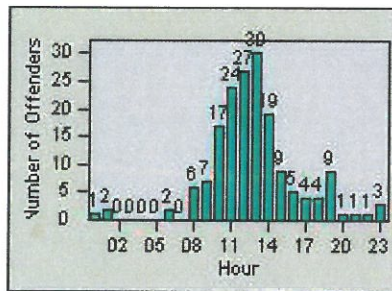

# Redflex Redlight Offender Statistics

CONTRACT: Modesto      LOCATION: MOD-BRPR-01 Briggsmore Av  
 DATE FROM: 01-Jul-2012      DATE TO: 31-Jul-2012

LANE 1

LANE 2

LANE 3