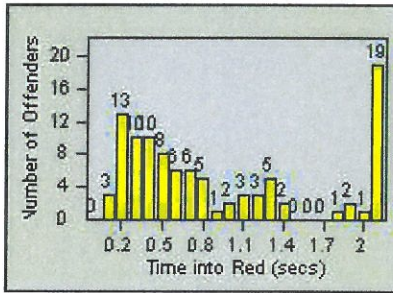

Redflex Redlight Offender Statistics

CONTRACT: Modesto   **LOCATION:** MOD-COSY-01 Coffee Rd
DATE FROM: 01-Jul-2012   **DATE TO:** 31-Jul-2012

LANE 4