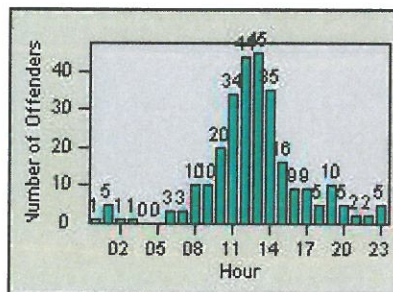

# Redflex Redlight Offender Statistics

CONTRACT: Modesto  
 DATE FROM: 01-Jul-2012

LOCATION: MOD-BRPR-01 Briggsmore Av  
 DATE TO: 31-Jul-2012

LANE 4

LANE TOTAL