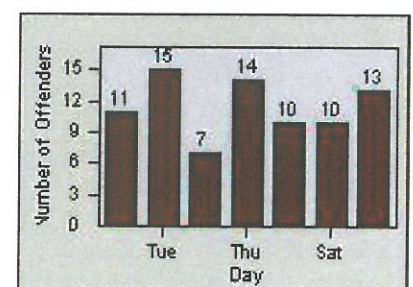

# Redflex Redlight Offender Statistics

CONTRACT: Modesto

LOCATION: MOD-OABR-01 Oakdale Rd

DATE FROM: 01-Jul-2012

DATE TO: 31-Jul-2012

LANE 1

LANE 2

LANE 3