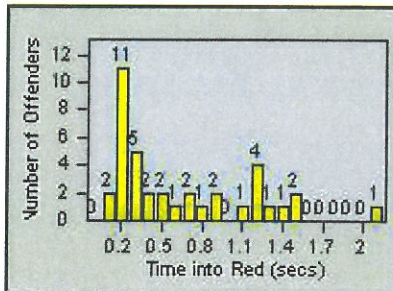

# Redflex Redlight Offender Statistics

CONTRACT: Modesto

LOCATION: MOD-OABR-01 Oakdale Rd

DATE FROM: 01-Jul-2012

DATE TO: 31-Jul-2012

LANE 1

LANE 2

LANE 3