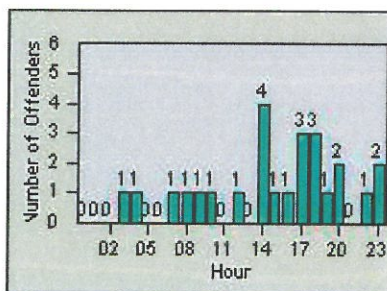

# Redflex Redlight Offender Statistics

CONTRACT: Modesto

LOCATION: MOD-OABR-01 Oakdale Rd

DATE FROM: 01-Jul-2012

DATE TO: 31-Jul-2012

LANE 1

LANE 2

LANE 3

# Redflex Redlight Offender Statistics

CONTRACT: Modesto  
 DATE FROM: 01-Jul-2012

LOCATION: MOD-OABR-01 Oakdale Rd  
 DATE TO: 31-Jul-2012

LANE 4

LANE TOTAL