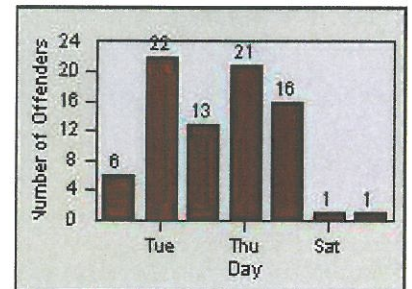

Redflex Redlight Offender Statistics

CONTRACT: Modesto   LOCATION: MOD-COSY-01 Coffee Rd
DATE FROM: 01-Jul-2012   DATE TO: 31-Jul-2012

LANE 1