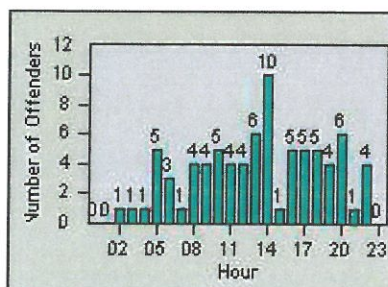

# Redflex Redlight Offender Statistics

CONTRACT: Modesto

LOCATION: MOD-OABR-01 Oakdale Rd

DATE FROM: 01-Jul-2012

DATE TO: 31-Jul-2012

LANE 1

LANE 2

LANE 3

# Redflex Redlight Offender Statistics

CONTRACT: Modesto  
 DATE FROM: 01-Jul-2012

LOCATION: MOD-OABR-01 Oakdale Rd  
 DATE TO: 31-Jul-2012

LANE 4

LANE TOTAL