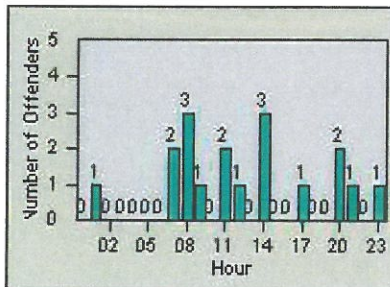

# Redflex Redlight Offender Statistics

CONTRACT: Modesto      LOCATION: MOD-COSY-01 Coffee Rd  
 DATE FROM: 01-Jul-2012      DATE TO: 31-Jul-2012

LANE 1

LANE 2

LANE 3