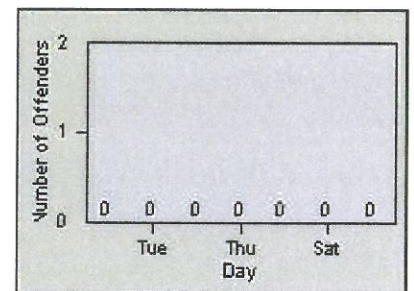

Redflex Redlight Offender Statistics

CONTRACT: Modesto
DATE FROM: 01-Jul-2012

LOCATION: MOD-BRPR-01 Briggsmore Av
DATE TO: 31-Jul-2012

LANE 4