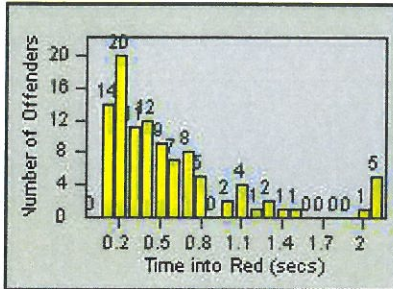

Redflex Redlight Offender Statistics

CONTRACT: Modesto   LOCATION: MOD-BRPR-01 Briggsmore Av
DATE FROM: 01-Jul-2012   DATE TO: 31-Jul-2012

LANE 1