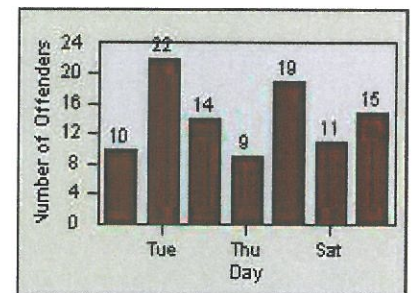

Redflex Redlight Offender Statistics

CONTRACT: Modesto   **LOCATION:** MOD-COSY-01 Coffee Rd
DATE FROM: 01-Jul-2012   **DATE TO:** 31-Jul-2012

LANE 4