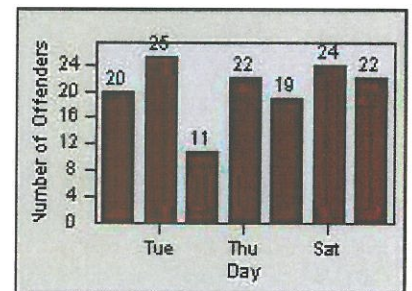

# Redflex Redlight Offender Statistics

CONTRACT: Modesto  
 DATE FROM: 01-Jul-2012

LOCATION: MOD-OABR-01 Oakdale Rd  
 DATE TO: 31-Jul-2012

LANE 4

LANE TOTAL