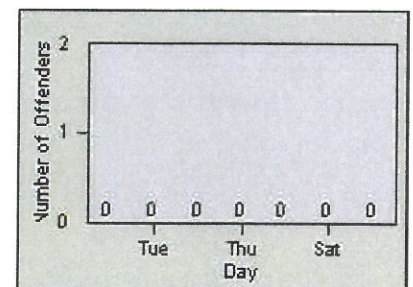

# Redflex Redlight Offender Statistics

CONTRACT: Modesto  
 DATE FROM: 01-Jul-2012

LOCATION: MOD-STSI-01 Standiford Av  
 DATE TO: 31-Jul-2012

LANE 1

LANE 2

LANE 3