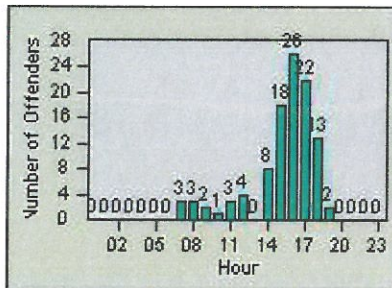

# Redflex Redlight Offender Statistics

CONTRACT: Modesto      LOCATION: MOD-COSY-01 Coffee Rd  
 DATE FROM: 01-Jul-2012      DATE TO: 31-Jul-2012

LANE 1

LANE 2

LANE 3