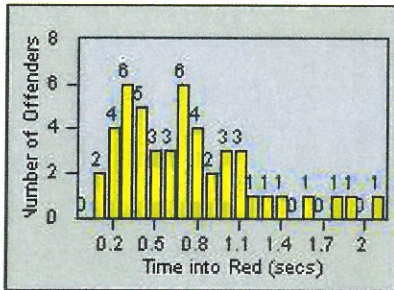

Redflex Redlight Offender Statistics

CONTRACT: Modesto
DATE FROM: 01-Jul-2012

LOCATION: MOD-STSI-01 Standiford Av
DATE TO: 31-Jul-2012

LANE 1

LANE 2

LANE 3