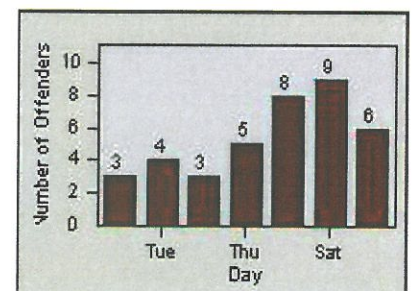

# Redflex Redlight Offender Statistics

CONTRACT: Modesto

LOCATION: MOD-OABR-01 Oakdale Rd

DATE FROM: 01-Jul-2012

DATE TO: 31-Jul-2012

LANE 1

LANE 2

LANE 3