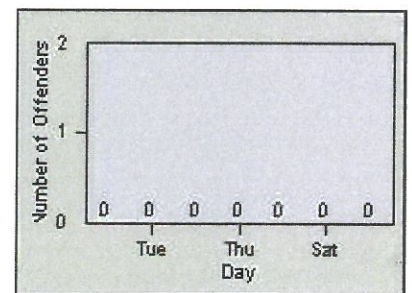

Redflex Redlight Offender Statistics

CONTRACT: Modesto   **LOCATION:** MOD-STSI-01 Standiford Av
DATE FROM: 01-Jul-2012   **DATE TO:** 31-Jul-2012

LANE 4