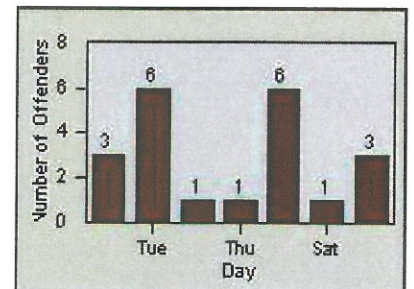

# Redflex Redlight Offender Statistics

CONTRACT: Modesto  
 DATE FROM: 01-Jul-2012

LOCATION: MOD-STSI-01 Standiford Av  
 DATE TO: 31-Jul-2012

LANE 1

LANE 2

LANE 3

# Redflex Redlight Offender Statistics

**CONTRACT:** Modesto      **LOCATION:** MOD-STSI-01 Standiford Av  
**DATE FROM:** 01-Jul-2012      **DATE TO:** 31-Jul-2012

LANE 4

LANE TOTAL