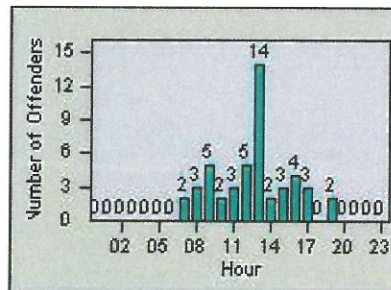

Redflex Redlight Offender Statistics

CONTRACT: Modesto
DATE FROM: 01-Jul-2012

LOCATION: MOD-STSI-01 Standiford Av
DATE TO: 31-Jul-2012

LANE 1

LANE 2

LANE 3