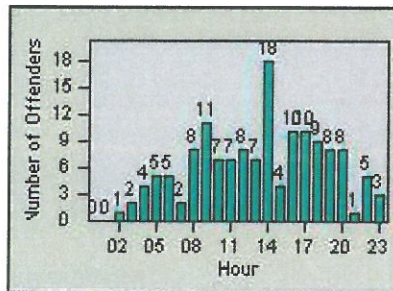

# Redflex Redlight Offender Statistics

CONTRACT: Modesto  
 DATE FROM: 01-Jul-2012

LOCATION: MOD-OABR-01 Oakdale Rd  
 DATE TO: 31-Jul-2012

LANE 4

LANE TOTAL