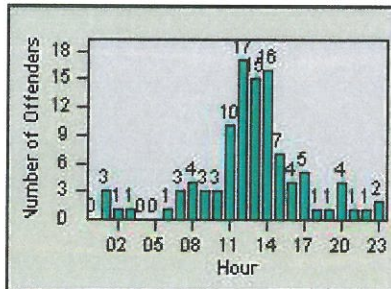

Redflex Redlight Offender Statistics

CONTRACT: Modesto   LOCATION: MOD-BRPR-01 Briggsmore Av
DATE FROM: 01-Jul-2012   DATE TO: 31-Jul-2012

LANE 1