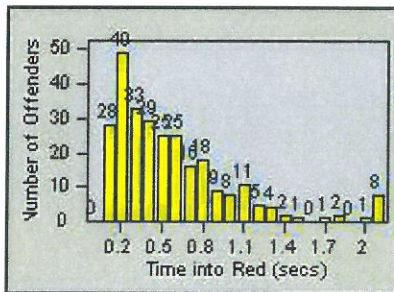

# Redflex Redlight Offender Statistics

CONTRACT: Modesto  
 DATE FROM: 01-Jul-2012

LOCATION: MOD-BRPR-01 Briggsmore Av  
 DATE TO: 31-Jul-2012

LANE 4

LANE TOTAL