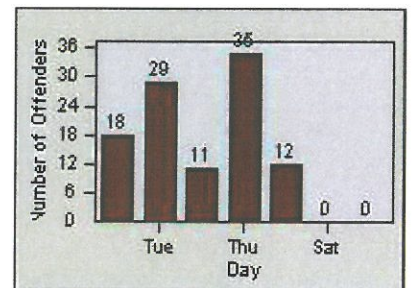

# Redflex Redlight Offender Statistics

CONTRACT: Modesto      LOCATION: MOD-COSY-01 Coffee Rd  
 DATE FROM: 01-Jul-2012      DATE TO: 31-Jul-2012

LANE 1

LANE 2

LANE 3