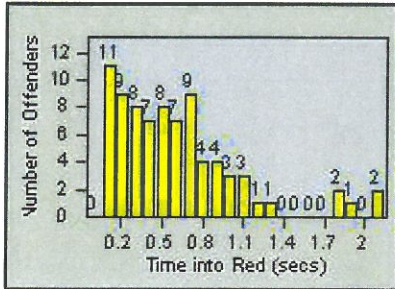

Redflex Redlight Offender Statistics

CONTRACT: Modesto   LOCATION: MOD-COSY-01 Coffee Rd
DATE FROM: 01-Jul-2012   DATE TO: 31-Jul-2012

LANE 1