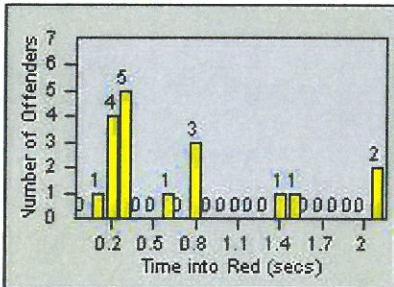

# Redflex Redlight Offender Statistics

CONTRACT: Modesto      LOCATION: MOD-COSY-01 Coffee Rd  
 DATE FROM: 01-Jul-2012      DATE TO: 31-Jul-2012

LANE 1

LANE 2

LANE 3