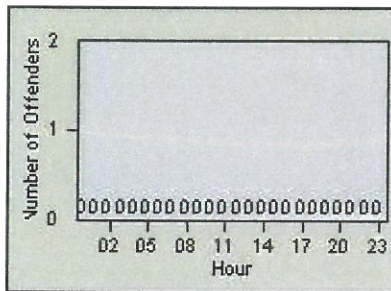

Redflex Redlight Offender Statistics

CONTRACT: Modesto
DATE FROM: 01-Jul-2012

LOCATION: MOD-BRPR-01 Briggsmore Av
DATE TO: 31-Jul-2012

LANE 4