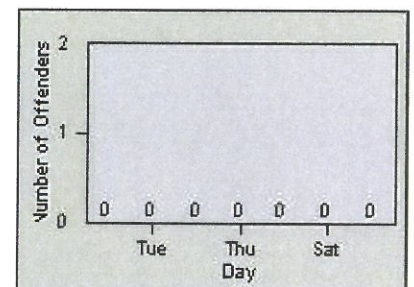

# Redflex Redlight Offender Statistics

CONTRACT: Modesto      LOCATION: MOD-BRPR-01 Briggsmore Av  
 DATE FROM: 01-Jul-2012      DATE TO: 31-Jul-2012

LANE 1

LANE 2

LANE 3