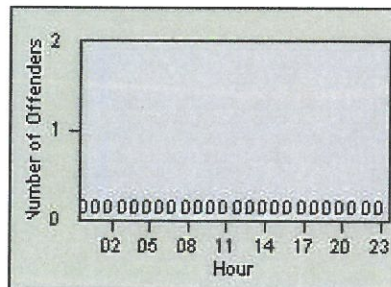

# Redflex Redlight Offender Statistics

CONTRACT: Modesto      LOCATION: MOD-BRPR-01 Briggsmore Av  
 DATE FROM: 01-Jul-2012      DATE TO: 31-Jul-2012

LANE 1

LANE 2

LANE 3