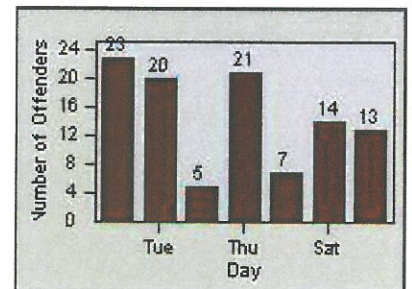

Redflex Redlight Offender Statistics

CONTRACT: Modesto   LOCATION: MOD-BRPR-01 Briggsmore Av
DATE FROM: 01-Jul-2012   DATE TO: 31-Jul-2012

LANE 1