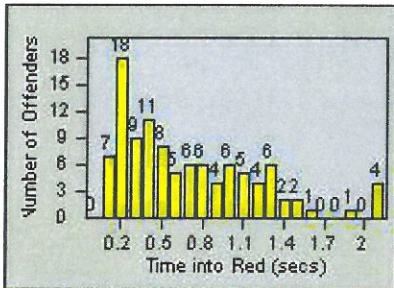

# Redflex Redlight Offender Statistics

CONTRACT: Modesto      LOCATION: MOD-COSY-01 Coffee Rd  
 DATE FROM: 01-Jul-2012      DATE TO: 31-Jul-2012

LANE 1

LANE 2

LANE 3