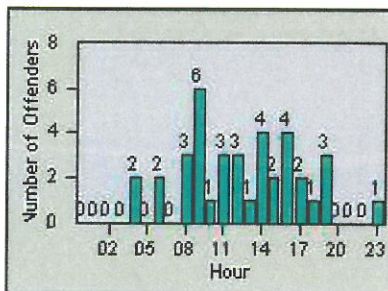

# Redflex Redlight Offender Statistics

CONTRACT: Modesto

LOCATION: MOD-OABR-01 Oakdale Rd

DATE FROM: 01-Jul-2012

DATE TO: 31-Jul-2012

LANE 1

LANE 2

LANE 3

# Redflex Redlight Offender Statistics

CONTRACT: Modesto  
 DATE FROM: 01-Jul-2012

LOCATION: MOD-OABR-01 Oakdale Rd  
 DATE TO: 31-Jul-2012

LANE 4

LANE TOTAL