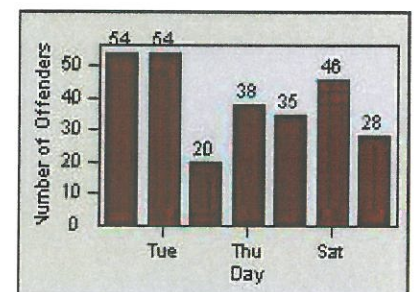

# Redflex Redlight Offender Statistics

CONTRACT: Modesto  
 DATE FROM: 01-Jul-2012

LOCATION: MOD-BRPR-01 Briggsmore Av  
 DATE TO: 31-Jul-2012

LANE 4

LANE TOTAL