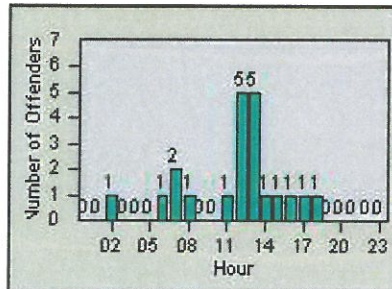

Redflex Redlight Offender Statistics

CONTRACT: Modesto
DATE FROM: 01-Jul-2012

LOCATION: MOD-STSI-01 Standiford Av
DATE TO: 31-Jul-2012

LANE 1