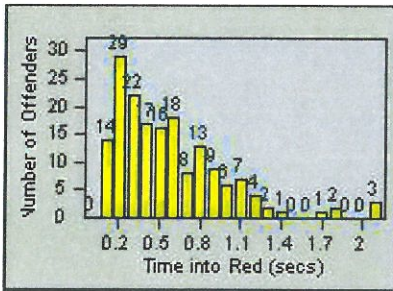

# Redflex Redlight Offender Statistics

CONTRACT: Modesto      LOCATION: MOD-BRPR-01 Briggsmore Av  
 DATE FROM: 01-Jul-2012      DATE TO: 31-Jul-2012

LANE 1

LANE 2

LANE 3