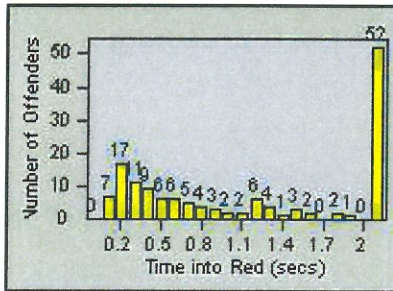

# Redflex Redlight Offender Statistics

CONTRACT: Modesto  
 DATE FROM: 01-Jul-2012

LOCATION: MOD-OABR-01 Oakdale Rd  
 DATE TO: 31-Jul-2012

LANE 4

LANE TOTAL