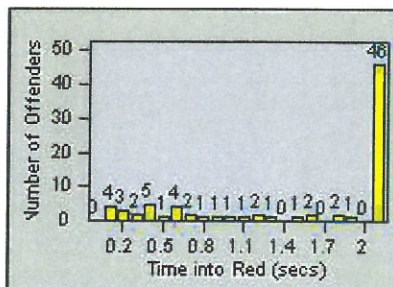

# Redflex Redlight Offender Statistics

CONTRACT: Modesto

LOCATION: MOD-OABR-01 Oakdale Rd

DATE FROM: 01-Jul-2012

DATE TO: 31-Jul-2012

LANE 1

LANE 2

LANE 3

# Redflex Redlight Offender Statistics

CONTRACT: Modesto  
 DATE FROM: 01-Jul-2012

LOCATION: MOD-OABR-01 Oakdale Rd  
 DATE TO: 31-Jul-2012

LANE 4

LANE TOTAL