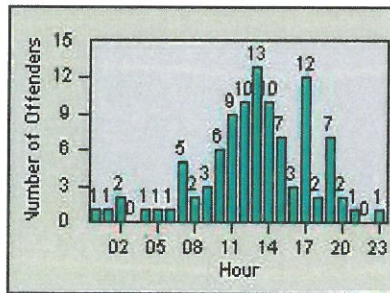

Redflex Redlight Offender Statistics

CONTRACT: Modesto   **LOCATION:** MOD-COSY-01 Coffee Rd
DATE FROM: 01-Jul-2012   **DATE TO:** 31-Jul-2012

LANE 4