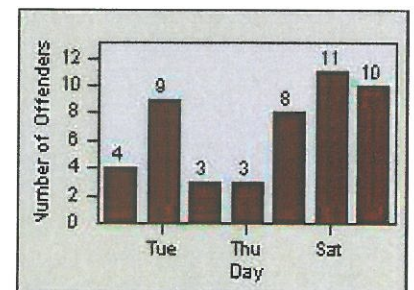

# Redflex Redlight Offender Statistics

CONTRACT: Modesto  
 DATE FROM: 01-Jul-2012

LOCATION: MOD-STSI-01 Standiford Av  
 DATE TO: 31-Jul-2012

LANE 1

LANE 2

LANE 3