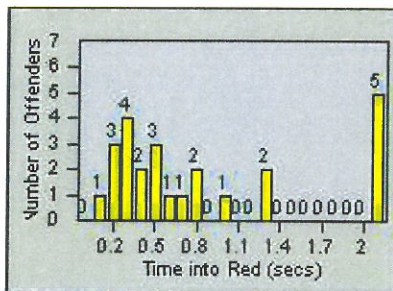

# Redflex Redlight Offender Statistics

CONTRACT: Modesto

LOCATION: MOD-OABR-01 Oakdale Rd

DATE FROM: 01-Jul-2012

DATE TO: 31-Jul-2012

LANE 1

LANE 2

LANE 3