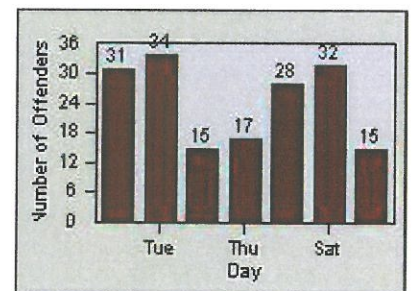

# Redflex Redlight Offender Statistics

CONTRACT: Modesto      LOCATION: MOD-BRPR-01 Briggsmore Av  
 DATE FROM: 01-Jul-2012      DATE TO: 31-Jul-2012

LANE 1

LANE 2

LANE 3