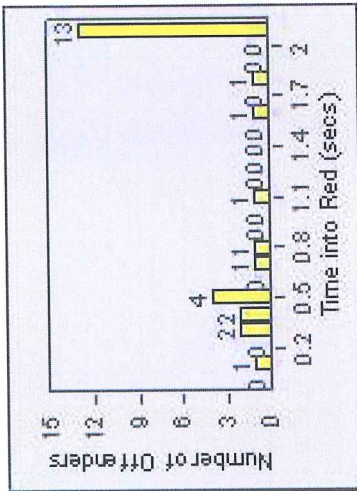

Redflex Redlight Offender Statistics

CONTRACT: Montebello   **LOCATION:** MON-GAVC-01 N. Garfield and Via Campo
DATE FROM: 01-Oct-2012   **DATE TO:** 31-Oct-2012

LANE 4