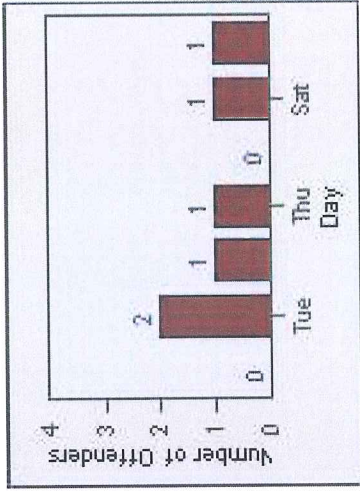

Redflex Redlight Offender Statistics

CONTRACT: Montebello   **LOCATION:** MON-MOPA-03 N. Montebello Blvd
DATE FROM: 01-Oct-2012   **DATE TO:** 31-Oct-2012

LANE 1

LANE 2