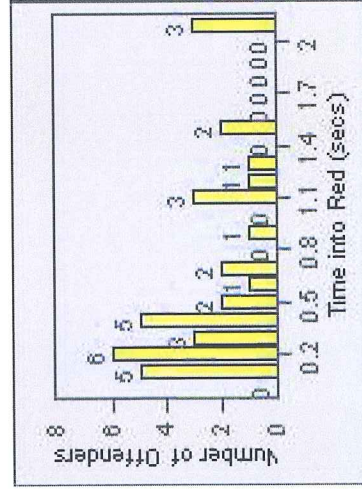

# Redflex Redlight Offender Statistics

**CONTRACT:** Montebello      **LOCATION:** MON-WAGR-01 Washington Blvd and Greenwood Ave  
**DATE FROM:** 01-Oct-2012      **DATE TO:** 31-Oct-2012

LANE 1

LANE 2

LANE 3