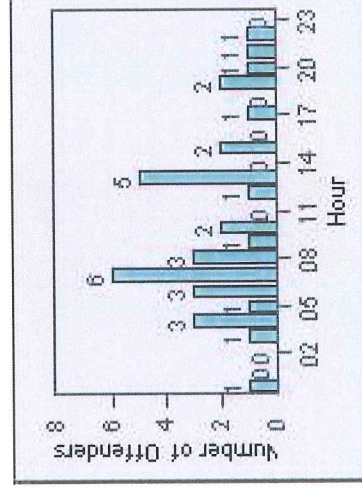

# Redflex Redlight Offender Statistics

**CONTRACT:** Montebello      **LOCATION:** MON-WAGR-01 Washington Blvd and Greenwood Ave  
**DATE FROM:** 01-Oct-2012      **DATE TO:** 31-Oct-2012

LANE 1

LANE 2

LANE 3