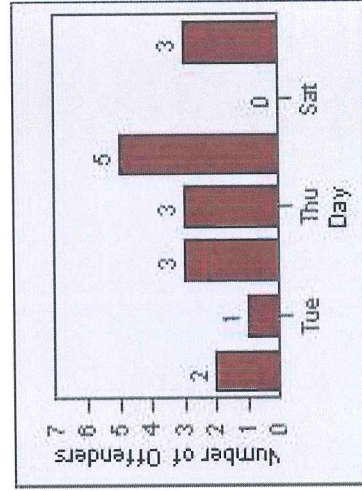

# Redflex Redlight Offender Statistics

**CONTRACT:** Montebello      **LOCATION:** MON-BEGA-01 Garfield Ave and Beverly Blvd  
**DATE FROM:** 01-Oct-2012      **DATE TO:** 31-Oct-2012

# Redflex Redlight Offender Statistics

**CONTRACT:** Montebello      **LOCATION:** MON-MOBE-01 Beverly Blvd and Montebello Blvd  
**DATE FROM:** 01-Oct-2012      **DATE TO:** 31-Oct-2012

LANE 1

LANE 2

LANE 3

# Redflex Redlight Offender Statistics

**CONTRACT:** Montebello      **LOCATION:** MON-MOBE-01 Beverly Blvd and Montebello Blvd  
**DATE FROM:** 01-Oct-2012      **DATE TO:** 31-Oct-2012