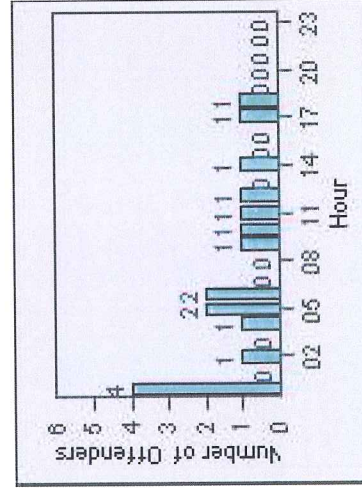

# Redflex Redlight Offender Statistics

**CONTRACT:** Montebello      **LOCATION:** MON-BEGA-01 Garfield Ave and Beverly Blvd  
**DATE FROM:** 01-Oct-2012      **DATE TO:** 31-Oct-2012

# Redflex Redlight Offender Statistics

**CONTRACT:** Montebello      **LOCATION:** MON-MOBE-01 Beverly Blvd and Montebello Blvd  
**DATE FROM:** 01-Oct-2012      **DATE TO:** 31-Oct-2012

LANE 1

LANE 2

LANE 3

# Redflex Redlight Offender Statistics

**CONTRACT:** Montebello      **LOCATION:** MON-MOBE-01 Beverly Blvd and Montebello Blvd  
**DATE FROM:** 01-Oct-2012      **DATE TO:** 31-Oct-2012