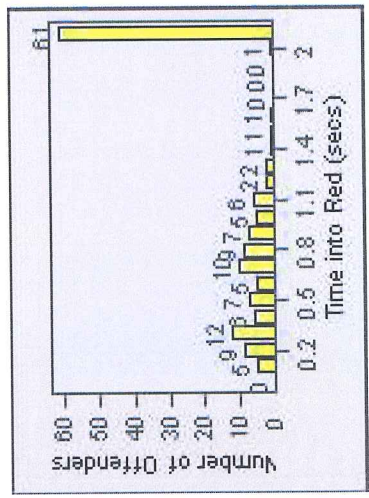

Redflex Redlight Offender Statistics

CONTRACT: Montebello   **LOCATION:** MON-VCGA-01 N. Garfield and Via Campo
DATE FROM: 01-Oct-2012   **DATE TO:** 31-Oct-2012

LANE 4