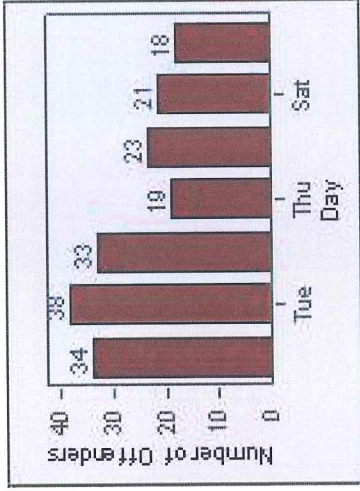

# Redflex Redlight Offender Statistics

**CONTRACT:** Montebello      **LOCATION:** MON-VCGA-01 N. Garfield and Via Campo  
**DATE FROM:** 01-Oct-2012      **DATE TO:** 31-Oct-2012