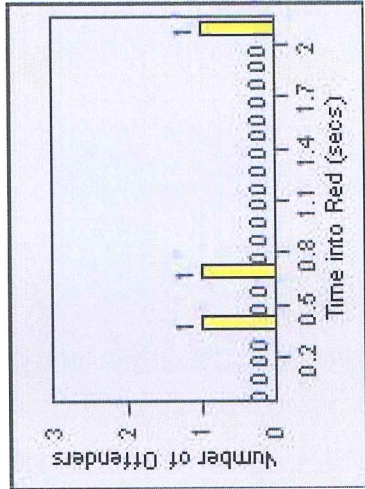

Redflex Redlight Offender Statistics

CONTRACT: Montebello   **LOCATION:** MON-VCGA-01 N. Garfield and Via Campo
DATE FROM: 01-Oct-2012   **DATE TO:** 31-Oct-2012

LANE 1

LANE 2