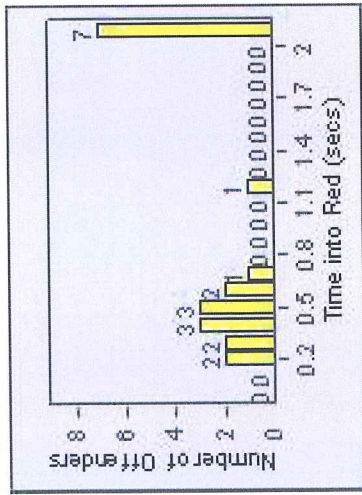

Redflex Redlight Offender Statistics

CONTRACT: Montebello   **LOCATION:** MON-MOBE-01 Beverly Blvd and Montebello Blvd
DATE FROM: 01-Oct-2012   **DATE TO:** 31-Oct-2012