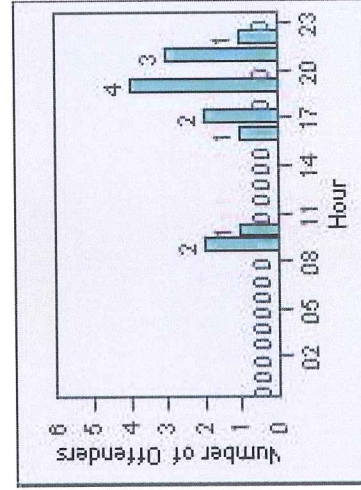

# Redflex Redlight Offender Statistics

**CONTRACT:** Montebello      **LOCATION:** MON-VCGA-01 N. Garfield and Via Campo  
**DATE FROM:** 01-Oct-2012      **DATE TO:** 31-Oct-2012

# Redflex Redlight Offender Statistics

**CONTRACT:** Montebello      **LOCATION:** MON-BEGA-01 Garfield Ave and Beverly Blvd  
**DATE FROM:** 01-Oct-2012      **DATE TO:** 31-Oct-2012

LANE 1

LANE 2

LANE 3

# Redflex Redlight Offender Statistics

**CONTRACT:** Montebello      **LOCATION:** MON-BEGA-01 Garfield Ave and Beverly Blvd  
**DATE FROM:** 01-Oct-2012      **DATE TO:** 31-Oct-2012