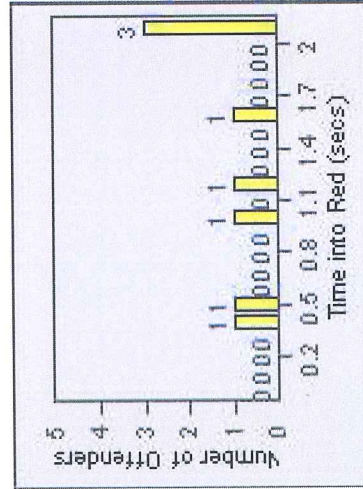

Redflex Redlight Offender Statistics

CONTRACT: Montebello   **LOCATION:** MON-MOPA-01 N. Montebello Blvd
DATE FROM: 01-Oct-2012   **DATE TO:** 31-Oct-2012

LANE 4

LANE TOTAL