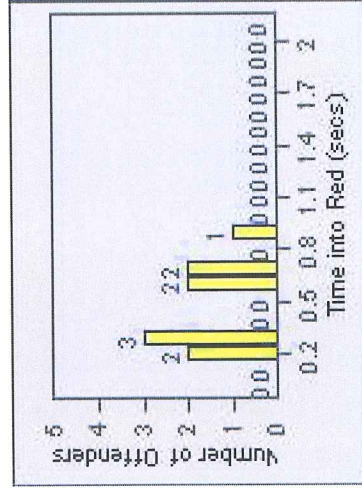

# Redflex Redlight Offender Statistics

**CONTRACT:** Montebello      **LOCATION:** MON-VCGA-01 N. Garfield and Via Campo  
**DATE FROM:** 01-Oct-2012      **DATE TO:** 31-Oct-2012

LANE 1

LANE 2

LANE 3