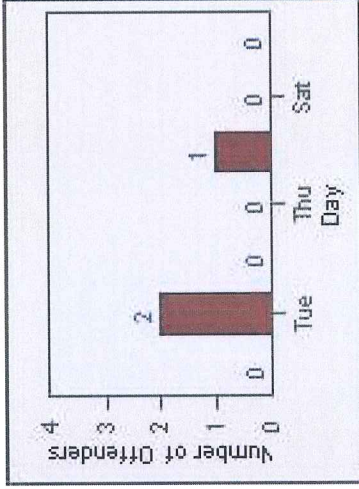

Redflex Redlight Offender Statistics

CONTRACT: Montebello   **LOCATION:** MON-VCGA-01 N. Garfield and Via Campo
DATE FROM: 01-Oct-2012   **DATE TO:** 31-Oct-2012

LANE 1

LANE 2