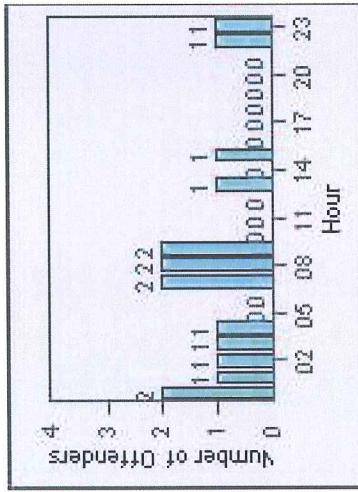

# Redflex Redlight Offender Statistics

**CONTRACT:** Montebello      **LOCATION:** MON-WAGR-01 Washington Blvd and Greenwood Ave  
**DATE FROM:** 01-Oct-2012      **DATE TO:** 31-Oct-2012

# Redflex Redlight Offender Statistics

**CONTRACT:** Montebello      **LOCATION:** MON-GAVC-01 N. Garfield and Via Campo  
**DATE FROM:** 01-Oct-2012      **DATE TO:** 31-Oct-2012

LANE 1

LANE 2

LANE 3