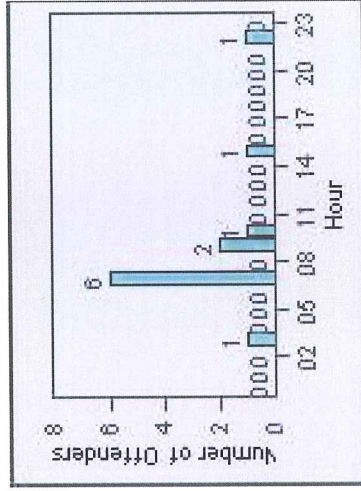

Redflex Redlight Offender Statistics

CONTRACT: Montebello   **LOCATION:** MON-WAGR-01 Washington Blvd and Greenwood Ave
DATE FROM: 01-Oct-2012   **DATE TO:** 31-Oct-2012

LANE 1

LANE 2