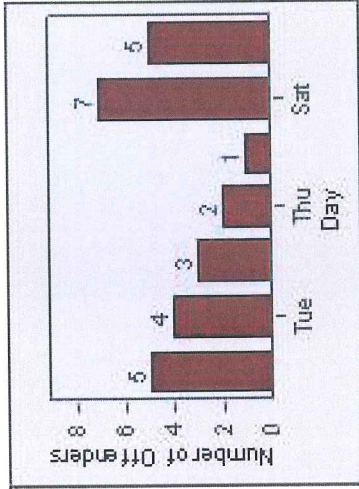

Redflex Redlight Offender Statistics

CONTRACT: Montebello   **LOCATION:** MON-GAVC-01 N. Garfield and Via Campo
DATE FROM: 01-Oct-2012   **DATE TO:** 31-Oct-2012

LANE 4