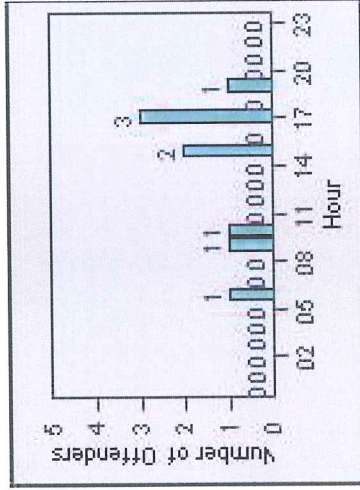

# Redflex Redlight Offender Statistics

**CONTRACT:** Montebello      **LOCATION:** MON-VCGA-01 N. Garfield and Via Campo  
**DATE FROM:** 01-Oct-2012      **DATE TO:** 31-Oct-2012

# Redflex Redlight Offender Statistics

**CONTRACT:** Montebello      **LOCATION:** MON-BEGA-01 Garfield Ave and Beverly Blvd  
**DATE FROM:** 01-Oct-2012      **DATE TO:** 31-Oct-2012

LANE 1

LANE 2

LANE 3