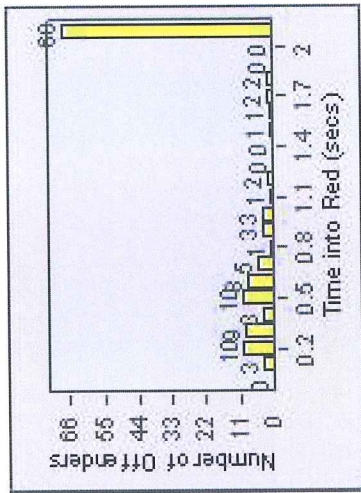

Redflex Redlight Offender Statistics

CONTRACT: Montebello   **LOCATION:** MON-GAVC-01 N. Garfield and Via Campo
DATE FROM: 01-Oct-2012   **DATE TO:** 31-Oct-2012