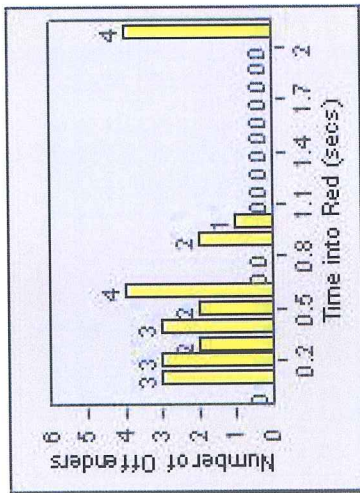

Redflex Redlight Offender Statistics

CONTRACT: Montebello   **LOCATION:** MON-BEGA-01 Garfield Ave and Beverly Blvd
DATE FROM: 01-Oct-2012   **DATE TO:** 31-Oct-2012