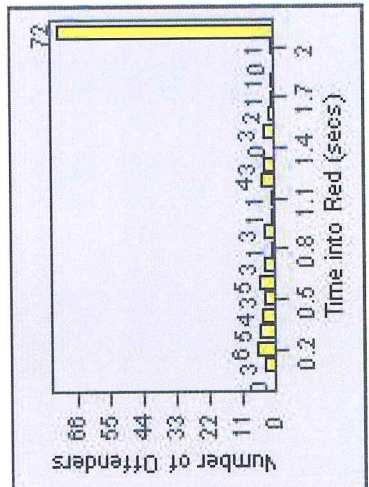

Redflex Redlight Offender Statistics

CONTRACT: Montebello   **LOCATION:** MON-BEGA-01 Garfield Ave and Beverly Blvd
DATE FROM: 01-Oct-2012   **DATE TO:** 31-Oct-2012

LANE 4