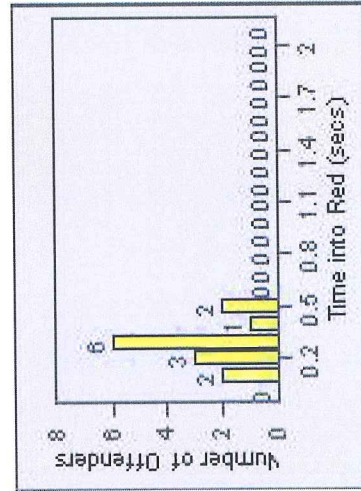

# Redflex Redlight Offender Statistics

**CONTRACT:** Montebello      **LOCATION:** MON-BEGA-01 Garfield Ave and Beverly Blvd  
**DATE FROM:** 01-Oct-2012      **DATE TO:** 31-Oct-2012

LANE 1

LANE 2

LANE 3

# Redflex Redlight Offender Statistics

**CONTRACT:** Montebello      **LOCATION:** MON-BEGA-01 Garfield Ave and Beverly Blvd  
**DATE FROM:** 01-Oct-2012      **DATE TO:** 31-Oct-2012