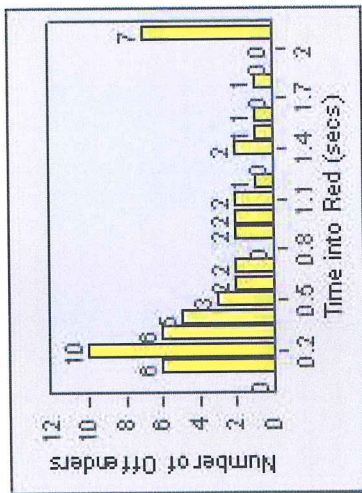

Redflex Redlight Offender Statistics

CONTRACT: Montebello   **LOCATION:** MON-WAGR-01 Washington Blvd and Greenwood Ave
DATE FROM: 01-Oct-2012   **DATE TO:** 31-Oct-2012