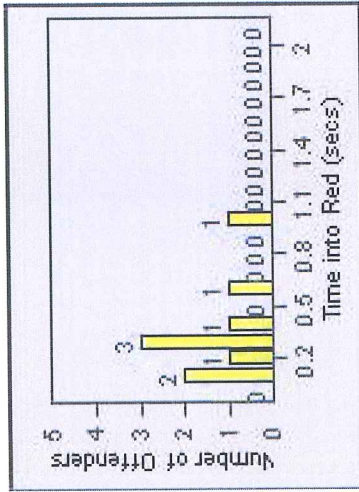

Redflex Redlight Offender Statistics

CONTRACT: Montebello   **LOCATION:** MON-BEGA-01 Garfield Ave and Beverly Blvd
DATE FROM: 01-Oct-2012   **DATE TO:** 31-Oct-2012

LANE 1

LANE 2