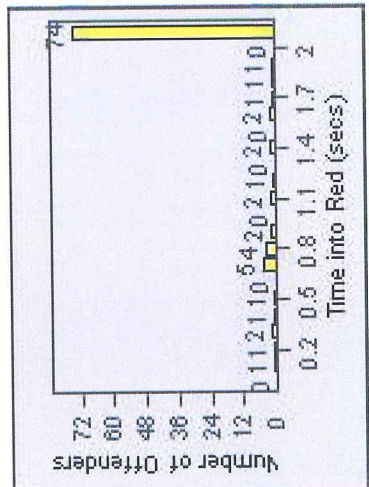

Redflex Redlight Offender Statistics

CONTRACT: Montebello   **LOCATION:** MON-WAGR-01 Washington Blvd and Greenwood Ave
DATE FROM: 01-Oct-2012   **DATE TO:** 31-Oct-2012

LANE 4

LANE TOTAL