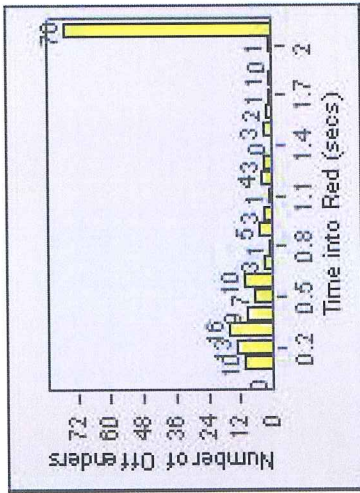

Redflex Redlight Offender Statistics

CONTRACT: Montebello   **LOCATION:** MON-BEGA-01 Garfield Ave and Beverly Blvd
DATE FROM: 01-Oct-2012   **DATE TO:** 31-Oct-2012