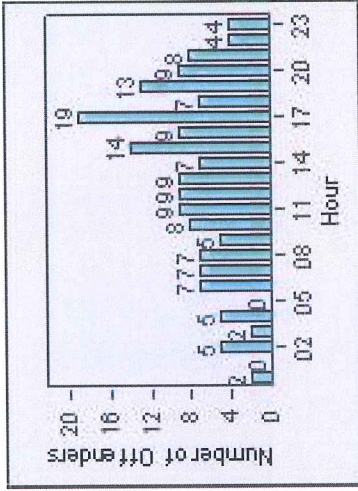

Redflex Redlight Offender Statistics

CONTRACT: Montebello   **LOCATION:** MON-BEGA-01 Garfield Ave and Beverly Blvd
DATE FROM: 01-Oct-2012   **DATE TO:** 31-Oct-2012