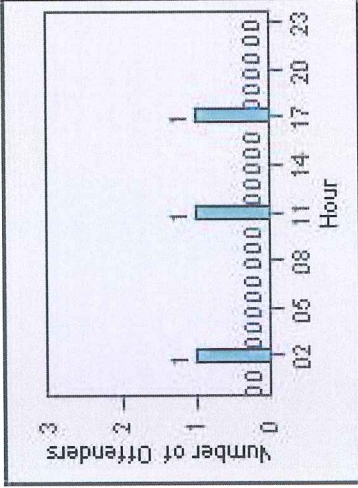

Redflex Redlight Offender Statistics

CONTRACT: Montebello   **LOCATION:** MON-VCGA-01 N. Garfield and Via Campo
DATE FROM: 01-Oct-2012   **DATE TO:** 31-Oct-2012

LANE 1

LANE 2