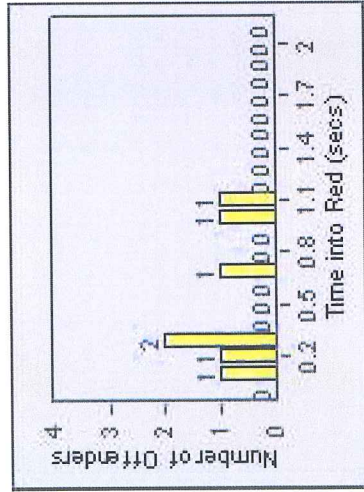

Redflex Redlight Offender Statistics

CONTRACT: Montebello   **LOCATION:** MON-MOPA-01 N. Montebello Blvd
DATE FROM: 01-Oct-2012   **DATE TO:** 31-Oct-2012