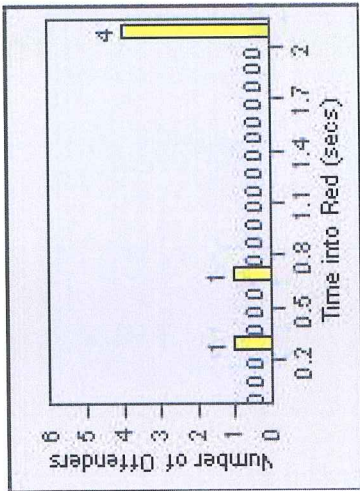

Redflex Redlight Offender Statistics

CONTRACT: Montebello   **LOCATION:** MON-MOPA-03 N. Montebello Blvd
DATE FROM: 01-Oct-2012   **DATE TO:** 31-Oct-2012

LANE 1

LANE 2