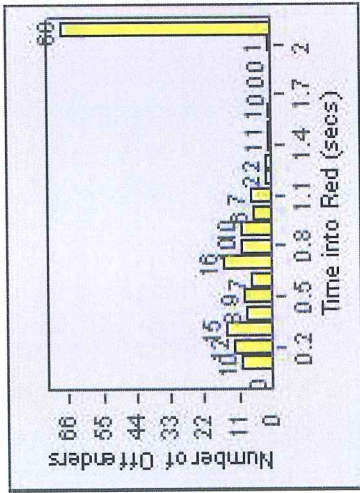

# Redflex Redlight Offender Statistics

**CONTRACT:** Montebello      **LOCATION:** MON-VCGA-01 N. Garfield and Via Campo  
**DATE FROM:** 01-Oct-2012      **DATE TO:** 31-Oct-2012