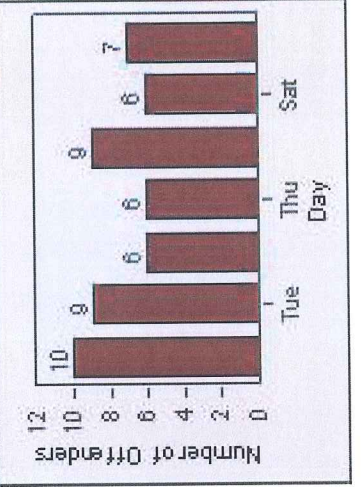

Redflex Redlight Offender Statistics

CONTRACT: Montebello   **LOCATION:** MON-WAGR-01 Washington Blvd and Greenwood Ave
DATE FROM: 01-Oct-2012   **DATE TO:** 31-Oct-2012