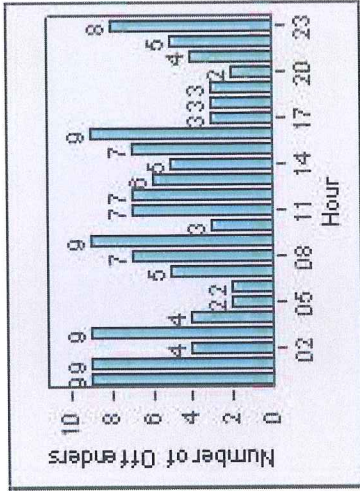

# Redflex Redlight Offender Statistics

**CONTRACT:** Montebello      **LOCATION:** MON-GAVC-01 N. Garfield and Via Campo  
**DATE FROM:** 01-Oct-2012      **DATE TO:** 31-Oct-2012

LANE 1

LANE 2

LANE 3

# Redflex Redlight Offender Statistics

**CONTRACT:** Montebello      **LOCATION:** MON-GAVC-01 N. Garfield and Via Campo  
**DATE FROM:** 01-Oct-2012      **DATE TO:** 31-Oct-2012

LANE 4

LANE TOTAL

# Redflex Redlight Offender Statistics

**CONTRACT:** Montebello      **LOCATION:** MON-GAVC-01 N. Garfield and Via Campo  
**DATE FROM:** 01-Oct-2012      **DATE TO:** 31-Oct-2012