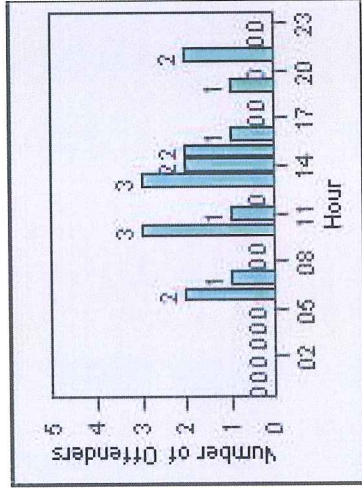

Redflex Redlight Offender Statistics

CONTRACT: Montebello   **LOCATION:** MON-MOBE-01 Beverly Blvd and Montebello Blvd
DATE FROM: 01-Oct-2012   **DATE TO:** 31-Oct-2012

LANE 1

LANE 2