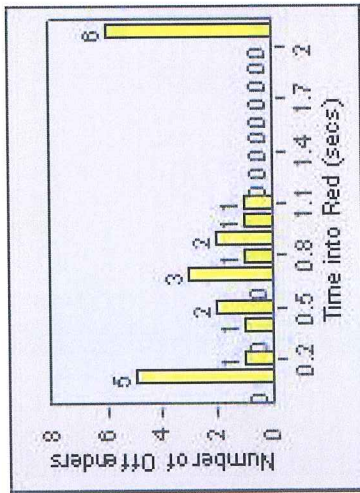

Redflex Redlight Offender Statistics

CONTRACT: Montebello   **LOCATION:** MON-VCGA-01 N. Garfield and Via Campo
DATE FROM: 01-Oct-2012   **DATE TO:** 31-Oct-2012