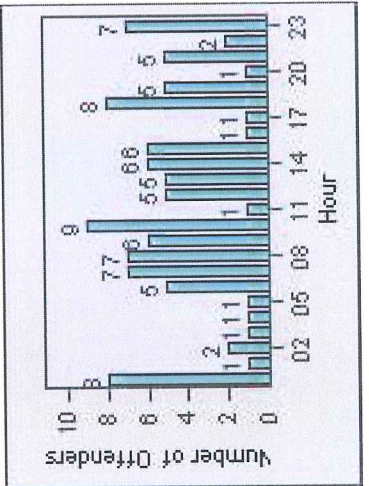

Redflex Redlight Offender Statistics

CONTRACT: Montebello   **LOCATION:** MON-WAGR-01 Washington Blvd and Greenwood Ave
DATE FROM: 01-Oct-2012   **DATE TO:** 31-Oct-2012

LANE 4

LANE TOTAL