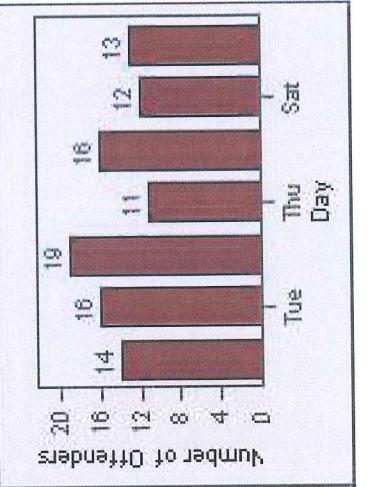

Redflex Redlight Offender Statistics

CONTRACT: Montebello   **LOCATION:** MON-WAGR-01 Washington Blvd and Greenwood Ave
DATE FROM: 01-Oct-2012   **DATE TO:** 31-Oct-2012

LANE 4

LANE TOTAL