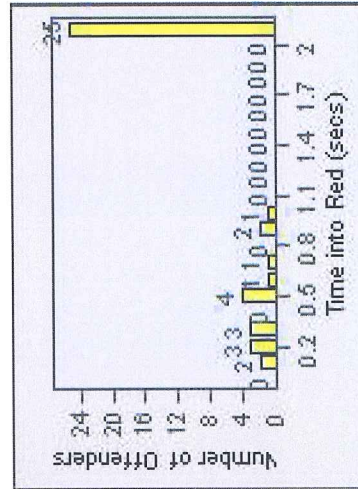

# Redflex Redlight Offender Statistics

**CONTRACT:** Montebello      **LOCATION:** MON-GAVC-01 N. Garfield and Via Campo  
**DATE FROM:** 01-Oct-2012      **DATE TO:** 31-Oct-2012

LANE 1

LANE 2

LANE 3

# Redflex Redlight Offender Statistics

**CONTRACT:** Montebello      **LOCATION:** MON-GAVC-01 N. Garfield and Via Campo  
**DATE FROM:** 01-Oct-2012      **DATE TO:** 31-Oct-2012

LANE 4

LANE TOTAL