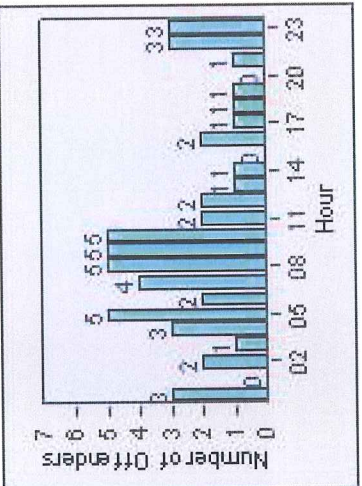

Redflex Redlight Offender Statistics

CONTRACT: Montebello   **LOCATION:** MON-WAGR-01 Washington Blvd and Greenwood Ave
DATE FROM: 01-Oct-2012   **DATE TO:** 31-Oct-2012