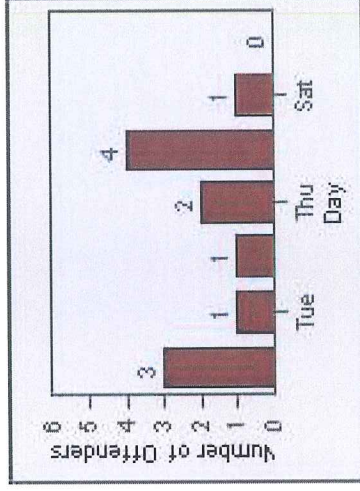

Redflex Redlight Offender Statistics

CONTRACT: Montebello   **LOCATION:** MON-WAGR-01 Washington Blvd and Greenwood Ave
DATE FROM: 01-Oct-2012   **DATE TO:** 31-Oct-2012

LANE 1

LANE 2