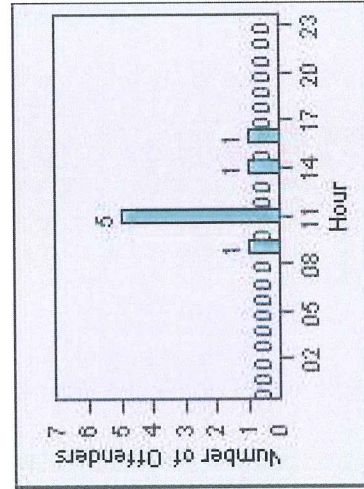

Redflex Redlight Offender Statistics

CONTRACT: Montebello   **LOCATION:** MON-MOPA-01 N. Montebello Blvd
DATE FROM: 01-Oct-2012   **DATE TO:** 31-Oct-2012

LANE 4

LANE TOTAL