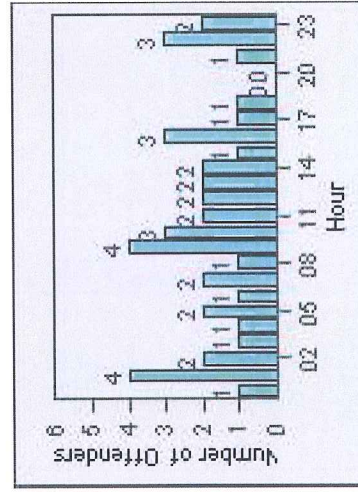

# Redflex Redlight Offender Statistics

**CONTRACT:** Montebello      **LOCATION:** MON-GAVC-01 N. Garfield and Via Campo  
**DATE FROM:** 01-Oct-2012      **DATE TO:** 31-Oct-2012

LANE 1

LANE 2

LANE 3

# Redflex Redlight Offender Statistics

**CONTRACT:** Montebello      **LOCATION:** MON-GAVC-01 N. Garfield and Via Campo  
**DATE FROM:** 01-Oct-2012      **DATE TO:** 31-Oct-2012

LANE 4

LANE TOTAL