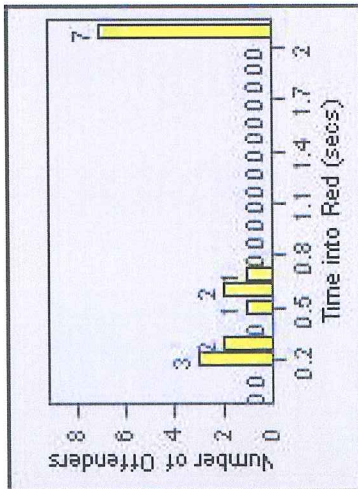

Redflex Redlight Offender Statistics

CONTRACT: Montebello   **LOCATION:** MON-GAVC-01 N. Garfield and Via Campo
DATE FROM: 01-Oct-2012   **DATE TO:** 31-Oct-2012

LANE 1

LANE 2