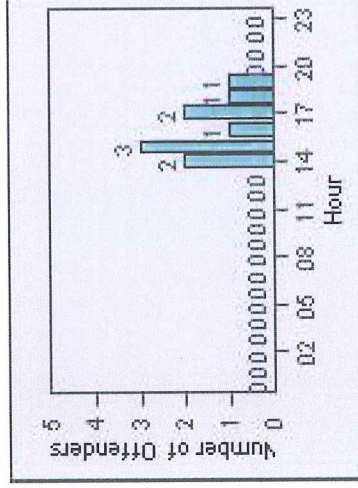

# Redflex Redlight Offender Statistics

**CONTRACT:** Montebello      **LOCATION:** MON-VCGA-01 N. Garfield and Via Campo  
**DATE FROM:** 01-Oct-2012      **DATE TO:** 31-Oct-2012

LANE 1

LANE 2

LANE 3

# Redflex Redlight Offender Statistics

**CONTRACT:** Montebello      **LOCATION:** MON-VCGA-01 N. Garfield and Via Campo  
**DATE FROM:** 01-Oct-2012      **DATE TO:** 31-Oct-2012