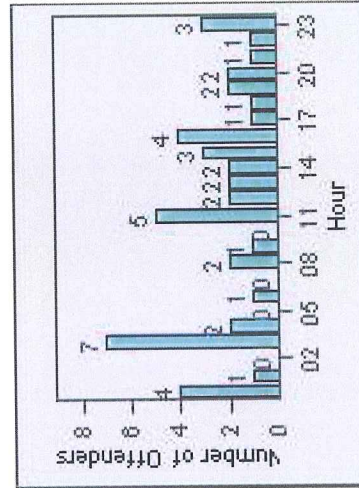

# Redflex Redlight Offender Statistics

**CONTRACT:** Montebello      **LOCATION:** MON-GAVC-01 N. Garfield and Via Campo  
**DATE FROM:** 01-Oct-2012      **DATE TO:** 31-Oct-2012

LANE 1

LANE 2

LANE 3

# Redflex Redlight Offender Statistics

**CONTRACT:** Montebello      **LOCATION:** MON-GAVC-01 N. Garfield and Via Campo  
**DATE FROM:** 01-Oct-2012      **DATE TO:** 31-Oct-2012

LANE 4

LANE TOTAL