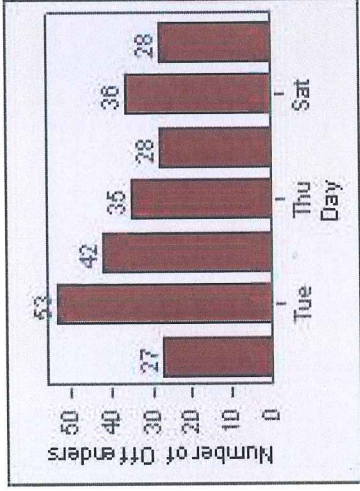

Redflex Redlight Offender Statistics

CONTRACT: Montebello   **LOCATION:** MON-MOPA-03 N. Montebello Blvd
DATE FROM: 01-Oct-2012   **DATE TO:** 31-Oct-2012