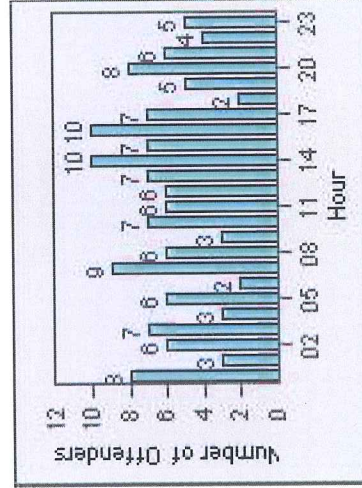

Redflex Redlight Offender Statistics

CONTRACT: Montebello   **LOCATION:** MON-MOBE-01 Beverly Blvd and Montebello Blvd
DATE FROM: 01-Oct-2012   **DATE TO:** 31-Oct-2012

LANE 4

LANE TOTAL