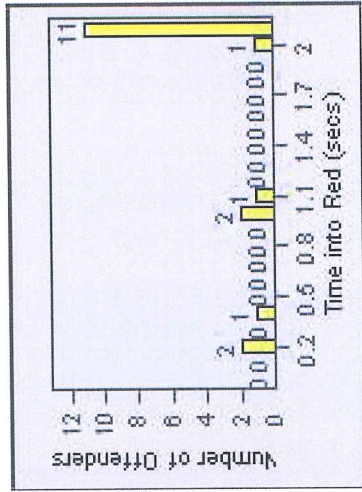

Redflex Redlight Offender Statistics

CONTRACT: Montebello   **LOCATION:** MON-MOBE-01 Beverly Blvd and Montebello Blvd
DATE FROM: 01-Oct-2012   **DATE TO:** 31-Oct-2012

LANE 1

LANE 2