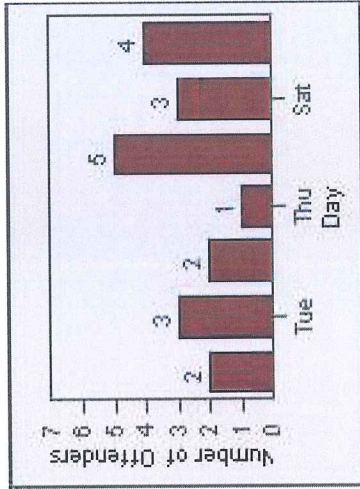

# Redflex Redlight Offender Statistics

**CONTRACT:** Montebello      **LOCATION:** MON-MOBE-01 Beverly Blvd and Montebello Blvd  
**DATE FROM:** 01-Oct-2012      **DATE TO:** 31-Oct-2012

# Redflex Redlight Offender Statistics

**CONTRACT:** Montebello      **LOCATION:** MON-MOWH-01 Montebello Blvd and Whittier Blvd  
**DATE FROM:** 01-Oct-2012      **DATE TO:** 31-Oct-2012

LANE 1

LANE 2

LANE 3