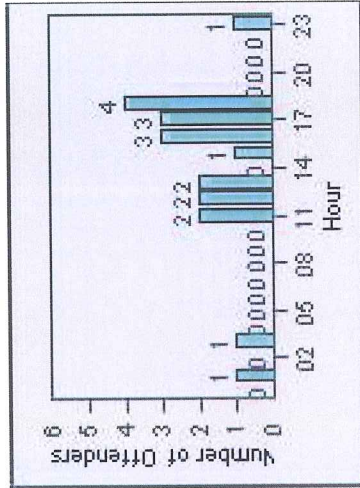

## LANE TOTAL

# Redflex Redlight Offender Statistics

**CONTRACT:** Montebello      **LOCATION:** MON-MOBE-01 Beverly Blvd and Montebello Blvd  
**DATE FROM:** 01-Oct-2012      **DATE TO:** 31-Oct-2012

# Redflex Redlight Offender Statistics

**CONTRACT:** Montebello      **LOCATION:** MON-MOWH-01 Montebello Blvd and Whittier Blvd  
**DATE FROM:** 01-Oct-2012      **DATE TO:** 31-Oct-2012

LANE 1

LANE 2

LANE 3