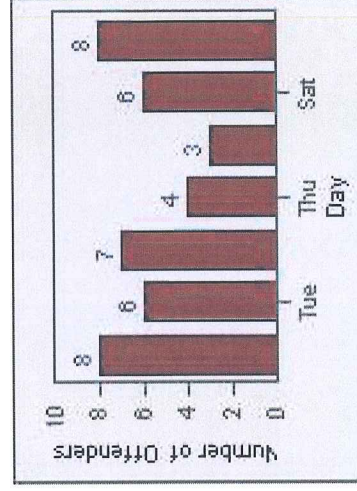

# Redflex Redlight Offender Statistics

**CONTRACT:** Montebello      **LOCATION:** MON-GAVC-01 N. Garfield and Via Campo  
**DATE FROM:** 01-Oct-2012      **DATE TO:** 31-Oct-2012

LANE 1

LANE 2

LANE 3

# Redflex Redlight Offender Statistics

**CONTRACT:** Montebello      **LOCATION:** MON-GAVC-01 N. Garfield and Via Campo  
**DATE FROM:** 01-Oct-2012      **DATE TO:** 31-Oct-2012

LANE 4

LANE TOTAL