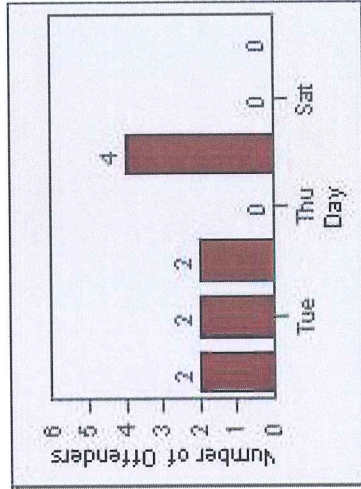

# Redflex Redlight Offender Statistics

**CONTRACT:** Montebello      **LOCATION:** MON-MOWH-01 Montebello Blvd and Whittier Blvd  
**DATE FROM:** 01-Oct-2012      **DATE TO:** 31-Oct-2012

LANE 1

LANE 2

LANE 3

# Redflex Redlight Offender Statistics

**CONTRACT:** Montebello      **LOCATION:** MON-MOWH-01 Montebello Blvd and Whittier Blvd  
**DATE FROM:** 01-Oct-2012      **DATE TO:** 31-Oct-2012