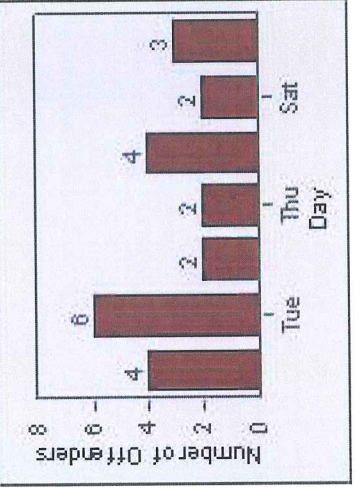

Redflex Redlight Offender Statistics

CONTRACT: Montebello   **LOCATION:** MON-VCGA-01 N. Garfield and Via Campo
DATE FROM: 01-Oct-2012   **DATE TO:** 31-Oct-2012