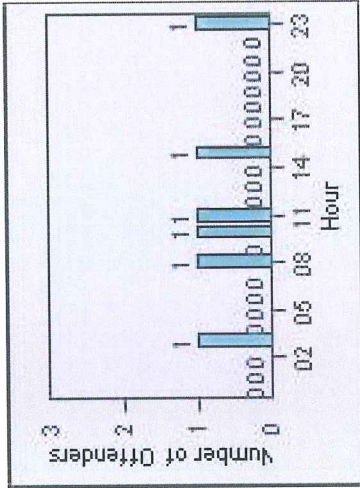

Redflex Redlight Offender Statistics

CONTRACT: Montebello   **LOCATION:** MON-MOPA-03 N. Montebello Blvd
DATE FROM: 01-Oct-2012   **DATE TO:** 31-Oct-2012

LANE 1

LANE 2