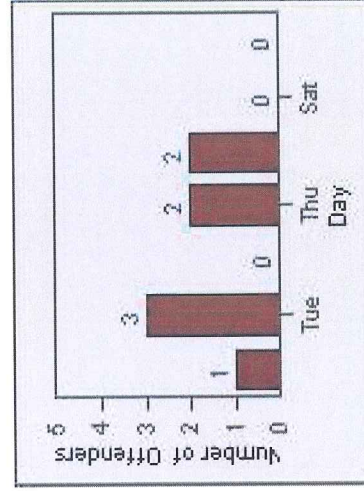

Redflex Redlight Offender Statistics

CONTRACT: Montebello   **LOCATION:** MON-MOPA-01 N. Montebello Blvd
DATE FROM: 01-Oct-2012   **DATE TO:** 31-Oct-2012

LANE 4

LANE TOTAL