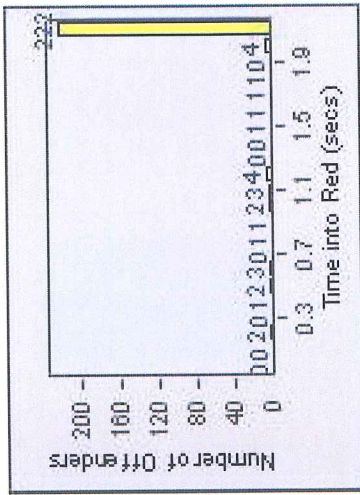

Redflex Redlight Offender Statistics

CONTRACT: Montebello   **LOCATION:** MON-MOPA-03 N. Montebello Blvd
DATE FROM: 01-Oct-2012   **DATE TO:** 31-Oct-2012