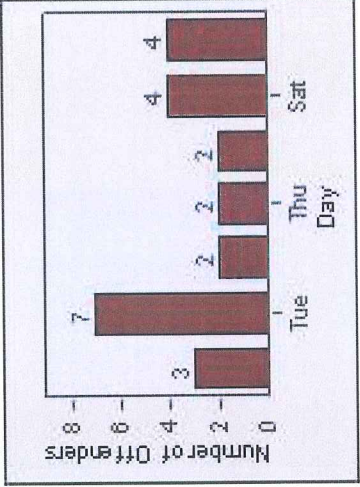

Redflex Redlight Offender Statistics

CONTRACT: Montebello   **LOCATION:** MON-BEGA-01 Garfield Ave and Beverly Blvd
DATE FROM: 01-Oct-2012   **DATE TO:** 31-Oct-2012