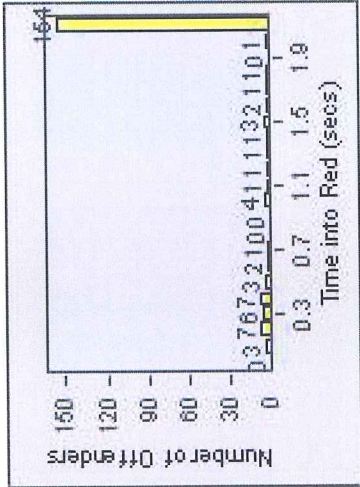

Redflex Redlight Offender Statistics

CONTRACT: Montebello   **LOCATION:** MON-MOBE-01 Beverly Blvd and Montebello Blvd
DATE FROM: 01-Oct-2012   **DATE TO:** 31-Oct-2012