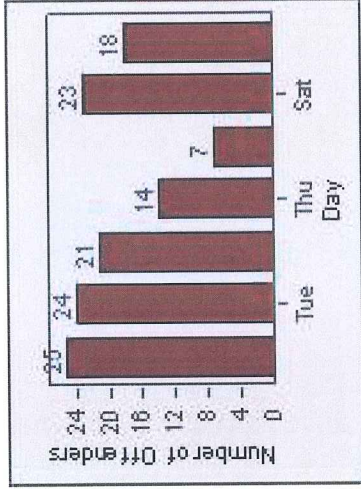

Redflex Redlight Offender Statistics

CONTRACT: Montebello   **LOCATION:** MON-GAVC-01 N. Garfield and Via Campo
DATE FROM: 01-Oct-2012   **DATE TO:** 31-Oct-2012