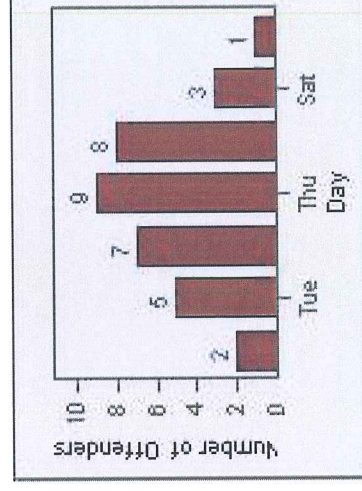

# Redflex Redlight Offender Statistics

**CONTRACT:** Montebello      **LOCATION:** MON-WAGR-01 Washington Blvd and Greenwood Ave  
**DATE FROM:** 01-Oct-2012      **DATE TO:** 31-Oct-2012

LANE 1

LANE 2

LANE 3