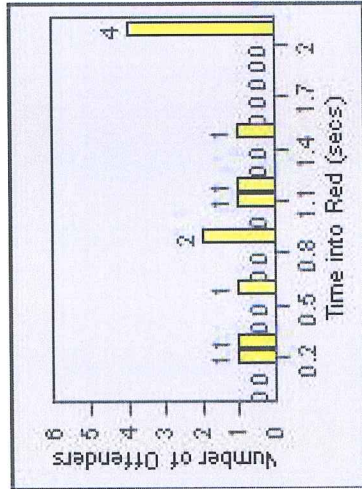

Redflex Redlight Offender Statistics

CONTRACT: Montebello   **LOCATION:** MON-WAGR-01 Washington Blvd and Greenwood Ave
DATE FROM: 01-Oct-2012   **DATE TO:** 31-Oct-2012

LANE 1

LANE 2