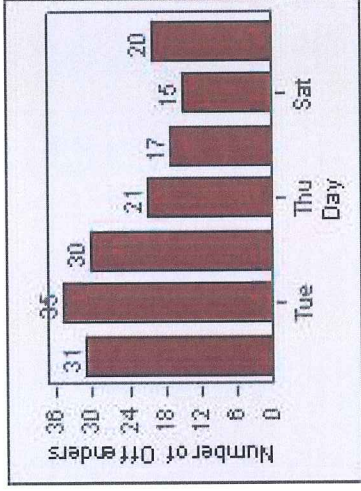

Redflex Redlight Offender Statistics

CONTRACT: Montebello   **LOCATION:** MON-BEGA-01 Garfield Ave and Beverly Blvd
DATE FROM: 01-Oct-2012   **DATE TO:** 31-Oct-2012