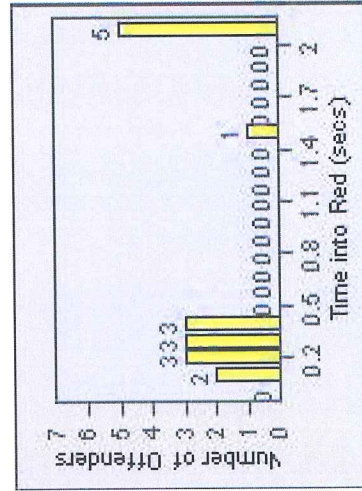

# Redflex Redlight Offender Statistics

**CONTRACT:** Montebello      **LOCATION:** MON-BEGA-01 Garfield Ave and Beverly Blvd  
**DATE FROM:** 01-Oct-2012      **DATE TO:** 31-Oct-2012

# Redflex Redlight Offender Statistics

**CONTRACT:** Montebello      **LOCATION:** MON-MOBE-01 Beverly Blvd and Montebello Blvd  
**DATE FROM:** 01-Oct-2012      **DATE TO:** 31-Oct-2012

LANE 1

LANE 2

LANE 3

# Redflex Redlight Offender Statistics

**CONTRACT:** Montebello      **LOCATION:** MON-MOBE-01 Beverly Blvd and Montebello Blvd  
**DATE FROM:** 01-Oct-2012      **DATE TO:** 31-Oct-2012