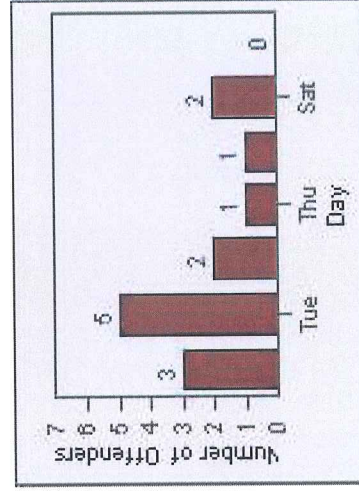

# Redflex Redlight Offender Statistics

**CONTRACT:** Montebello      **LOCATION:** MON-BEGA-01 Garfield Ave and Beverly Blvd  
**DATE FROM:** 01-Oct-2012      **DATE TO:** 31-Oct-2012

LANE 1

LANE 2

LANE 3

# Redflex Redlight Offender Statistics

**CONTRACT:** Montebello      **LOCATION:** MON-BEGA-01 Garfield Ave and Beverly Blvd  
**DATE FROM:** 01-Oct-2012      **DATE TO:** 31-Oct-2012