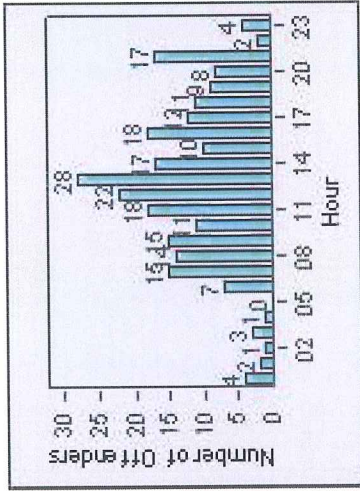

Redflex Redlight Offender Statistics

CONTRACT: Montebello   **LOCATION:** MON-MOPA-03 N. Montebello Blvd
DATE FROM: 01-Oct-2012   **DATE TO:** 31-Oct-2012