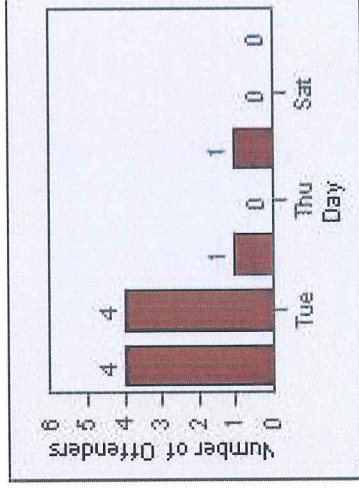

# Redflex Redlight Offender Statistics

**CONTRACT:** Montebello      **LOCATION:** MON-VCGA-01 N. Garfield and Via Campo  
**DATE FROM:** 01-Oct-2012      **DATE TO:** 31-Oct-2012

LANE 1

LANE 2

LANE 3

# Redflex Redlight Offender Statistics

**CONTRACT:** Montebello      **LOCATION:** MON-VCGA-01 N. Garfield and Via Campo  
**DATE FROM:** 01-Oct-2012      **DATE TO:** 31-Oct-2012