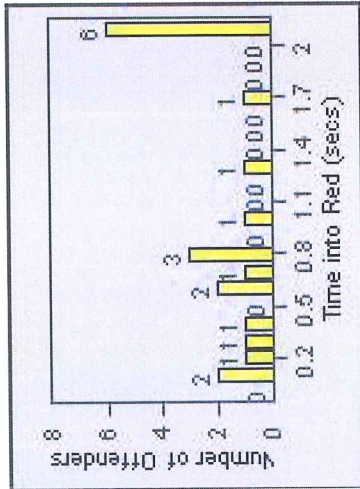

# Redflex Redlight Offender Statistics

**CONTRACT:** Montebello      **LOCATION:** MON-MOBE-01 Beverly Blvd and Montebello Blvd  
**DATE FROM:** 01-Oct-2012      **DATE TO:** 31-Oct-2012

# Redflex Redlight Offender Statistics

**CONTRACT:** Montebello      **LOCATION:** MON-MOWH-01 Montebello Blvd and Whittier Blvd  
**DATE FROM:** 01-Oct-2012      **DATE TO:** 31-Oct-2012

LANE 1

LANE 2

LANE 3