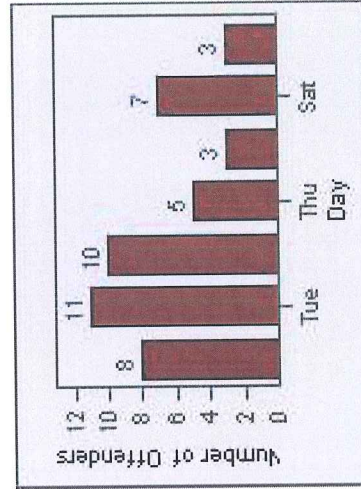

# Redflex Redlight Offender Statistics

**CONTRACT:** Montebello      **LOCATION:** MON-GAVC-01 N. Garfield and Via Campo  
**DATE FROM:** 01-Oct-2012      **DATE TO:** 31-Oct-2012

LANE 1

LANE 2

LANE 3

# Redflex Redlight Offender Statistics

**CONTRACT:** Montebello      **LOCATION:** MON-GAVC-01 N. Garfield and Via Campo  
**DATE FROM:** 01-Oct-2012      **DATE TO:** 31-Oct-2012

LANE 4

LANE TOTAL