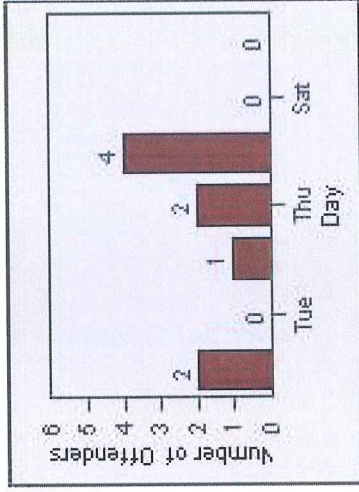

# Redflex Redlight Offender Statistics

**CONTRACT:** Montebello      **LOCATION:** MON-VCGA-01 N. Garfield and Via Campo  
**DATE FROM:** 01-Oct-2012      **DATE TO:** 31-Oct-2012

# Redflex Redlight Offender Statistics

**CONTRACT:** Montebello      **LOCATION:** MON-BEGA-01 Garfield Ave and Beverly Blvd  
**DATE FROM:** 01-Oct-2012      **DATE TO:** 31-Oct-2012

LANE 1

LANE 2

LANE 3