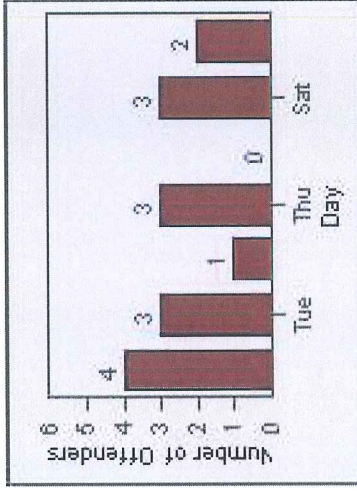

# Redflex Redlight Offender Statistics

**CONTRACT:** Montebello      **LOCATION:** MON-WAGR-01 Washington Blvd and Greenwood Ave  
**DATE FROM:** 01-Oct-2012      **DATE TO:** 31-Oct-2012

# Redflex Redlight Offender Statistics

**CONTRACT:** Montebello      **LOCATION:** MON-GAVC-01 N. Garfield and Via Campo  
**DATE FROM:** 01-Oct-2012      **DATE TO:** 31-Oct-2012

LANE 1

LANE 2

LANE 3