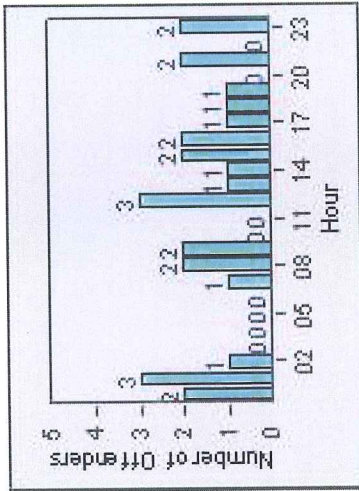

# Redflex Redlight Offender Statistics

**CONTRACT:** Montebello      **LOCATION:** MON-GAVC-01 N. Garfield and Via Campo  
**DATE FROM:** 01-Oct-2012      **DATE TO:** 31-Oct-2012

LANE 1

LANE 2

LANE 3

# Redflex Redlight Offender Statistics

**CONTRACT:** Montebello      **LOCATION:** MON-GAVC-01 N. Garfield and Via Campo  
**DATE FROM:** 01-Oct-2012      **DATE TO:** 31-Oct-2012

LANE 4

LANE TOTAL