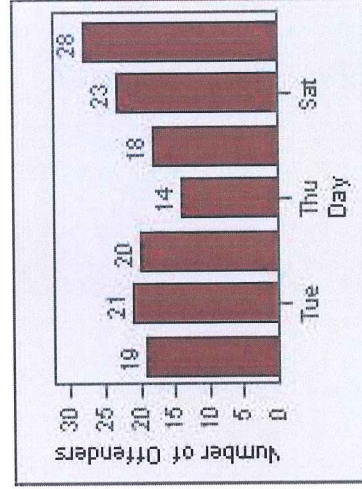

Redflex Redlight Offender Statistics

CONTRACT: Montebello   **LOCATION:** MON-MOBE-01 Beverly Blvd and Montebello Blvd
DATE FROM: 01-Oct-2012   **DATE TO:** 31-Oct-2012

LANE 4

LANE TOTAL