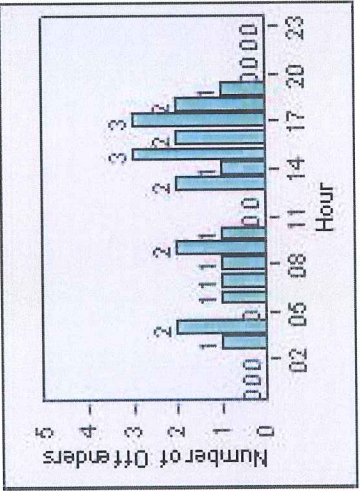

Redflex Redlight Offender Statistics

CONTRACT: Montebello   **LOCATION:** MON-VCGA-01 N. Garfield and Via Campo
DATE FROM: 01-Oct-2012   **DATE TO:** 31-Oct-2012