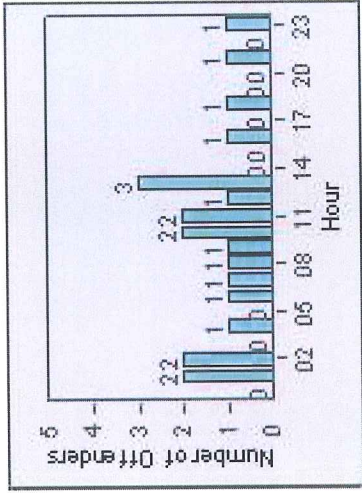

# Redflex Redlight Offender Statistics

**CONTRACT:** Montebello      **LOCATION:** MON-BEGA-01 Garfield Ave and Beverly Blvd  
**DATE FROM:** 01-Oct-2012      **DATE TO:** 31-Oct-2012

# Redflex Redlight Offender Statistics

**CONTRACT:** Montebello      **LOCATION:** MON-MOBE-01 Beverly Blvd and Montebello Blvd  
**DATE FROM:** 01-Oct-2012      **DATE TO:** 31-Oct-2012

LANE 1

LANE 2

LANE 3

# Redflex Redlight Offender Statistics

**CONTRACT:** Montebello      **LOCATION:** MON-MOBE-01 Beverly Blvd and Montebello Blvd  
**DATE FROM:** 01-Oct-2012      **DATE TO:** 31-Oct-2012