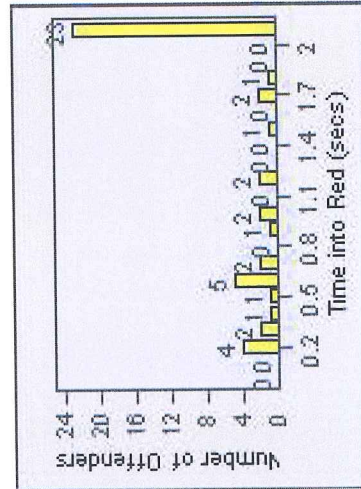

Redflex Redlight Offender Statistics

CONTRACT: Montebello   **LOCATION:** MON-GAVC-01 N. Garfield and Via Campo
DATE FROM: 01-Oct-2012   **DATE TO:** 31-Oct-2012

LANE 4

LANE TOTAL