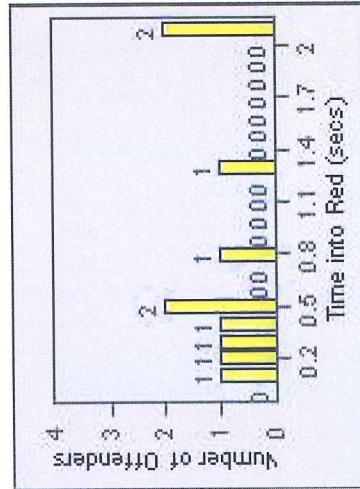

# Redflex Redlight Offender Statistics

**CONTRACT:** Montebello      **LOCATION:** MON-MOBE-01 Beverly Blvd and Montebello Blvd  
**DATE FROM:** 01-Oct-2012      **DATE TO:** 31-Oct-2012

# Redflex Redlight Offender Statistics

**CONTRACT:** Montebello      **LOCATION:** MON-MOWH-01 Montebello Blvd and Whittier Blvd  
**DATE FROM:** 01-Oct-2012      **DATE TO:** 31-Oct-2012

LANE 1

LANE 2

LANE 3

# Redflex Redlight Offender Statistics

**CONTRACT:** Montebello      **LOCATION:** MON-MOWH-01 Montebello Blvd and Whittier Blvd  
**DATE FROM:** 01-Oct-2012      **DATE TO:** 31-Oct-2012