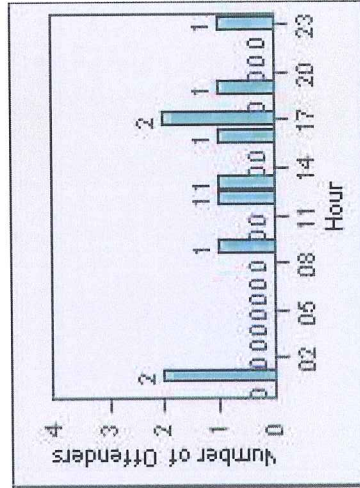

# Redflex Redlight Offender Statistics

**CONTRACT:** Montebello      **LOCATION:** MON-MOBE-01 Beverly Blvd and Montebello Blvd  
**DATE FROM:** 01-Oct-2012      **DATE TO:** 31-Oct-2012

# Redflex Redlight Offender Statistics

**CONTRACT:** Montebello      **LOCATION:** MON-MOWH-01 Montebello Blvd and Whittier Blvd  
**DATE FROM:** 01-Oct-2012      **DATE TO:** 31-Oct-2012

LANE 1

LANE 2

LANE 3

# Redflex Redlight Offender Statistics

**CONTRACT:** Montebello      **LOCATION:** MON-MOWH-01 Montebello Blvd and Whittier Blvd  
**DATE FROM:** 01-Oct-2012      **DATE TO:** 31-Oct-2012