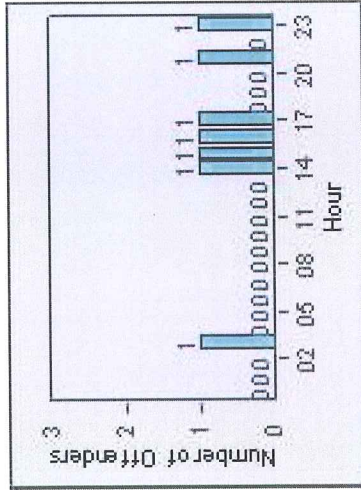

Redflex Redlight Offender Statistics

CONTRACT: Montebello   **LOCATION:** MON-MOPA-01 N. Montebello Blvd
DATE FROM: 01-Oct-2012   **DATE TO:** 31-Oct-2012