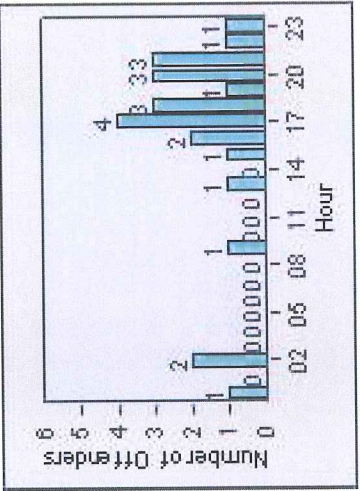

# Redflex Redlight Offender Statistics

**CONTRACT:** Montebello      **LOCATION:** MON-BEGA-01 Garfield Ave and Beverly Blvd  
**DATE FROM:** 01-Oct-2012      **DATE TO:** 31-Oct-2012

LANE 1

LANE 2

LANE 3

# Redflex Redlight Offender Statistics

**CONTRACT:** Montebello      **LOCATION:** MON-BEGA-01 Garfield Ave and Beverly Blvd  
**DATE FROM:** 01-Oct-2012      **DATE TO:** 31-Oct-2012