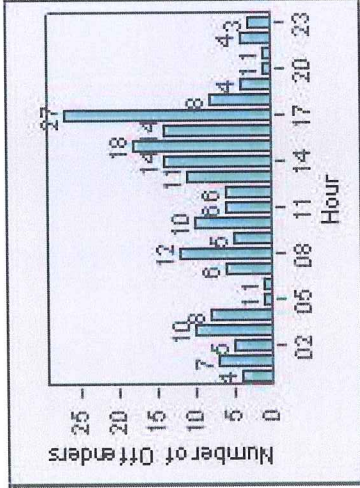

# Redflex Redlight Offender Statistics

**CONTRACT:** Montebello      **LOCATION:** MON-VCGA-01 N. Garfield and Via Campo  
**DATE FROM:** 01-Oct-2012      **DATE TO:** 31-Oct-2012