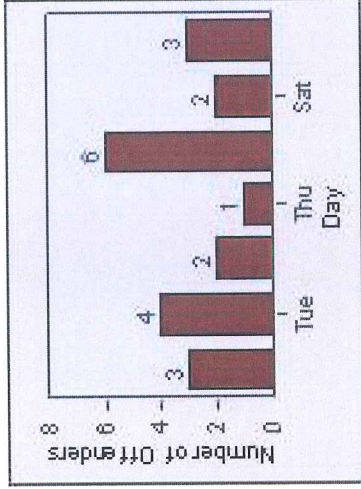

Redflex Redlight Offender Statistics

CONTRACT: Montebello   **LOCATION:** MON-MOBE-01 Beverly Blvd and Montebello Blvd
DATE FROM: 01-Oct-2012   **DATE TO:** 31-Oct-2012