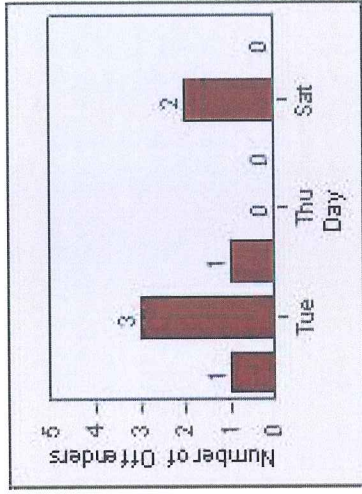

Redflex Redlight Offender Statistics

CONTRACT: Montebello   **LOCATION:** MON-MOPA-01 N. Montebello Blvd
DATE FROM: 01-Oct-2012   **DATE TO:** 31-Oct-2012