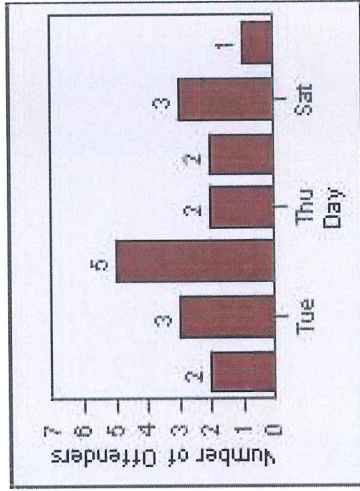

Redflex Redlight Offender Statistics

CONTRACT: Montebello   **LOCATION:** MON-MOBE-01 Beverly Blvd and Montebello Blvd
DATE FROM: 01-Oct-2012   **DATE TO:** 31-Oct-2012

LANE 1

LANE 2