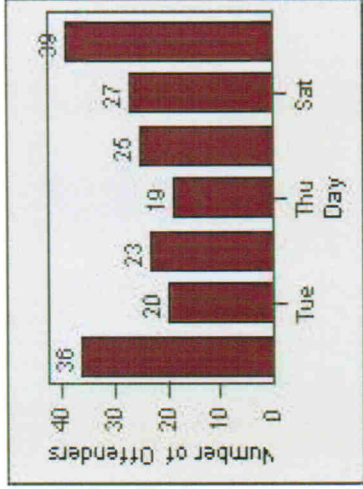

Redflex Redlight Offender Statistics

CONTRACT: Montebello   **LOCATION:** MON-MOBE-01 Beverly Blvd and Montebello Blvd
DATE FROM: 01-Oct-2011   **DATE TO:** 31-Oct-2011

LANE 4

LANE TOTAL