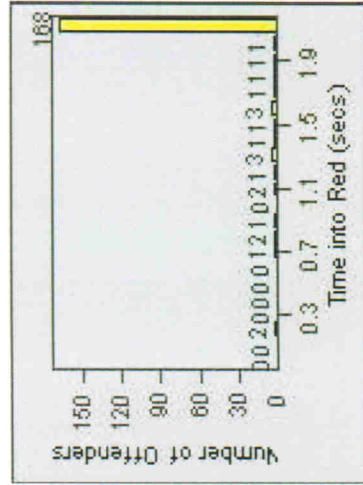

Redflex Redlight Offender Statistics

CONTRACT: Montebello   **LOCATION:** MON-MOBE-01 Beverly Blvd and Montebello Blvd
DATE FROM: 01-Oct-2011   **DATE TO:** 31-Oct-2011

LANE 4

LANE TOTAL