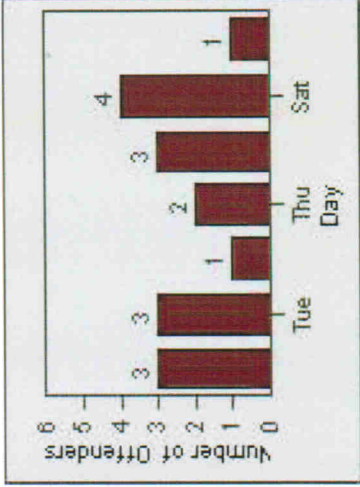

# Redflex Redlight Offender Statistics

**CONTRACT:** Montebello      **LOCATION:** MON-MOBE-01 Beverly Blvd and Montebello Blvd  
**DATE FROM:** 01-Oct-2011      **DATE TO:** 31-Oct-2011

LANE 1

LANE 2

LANE 3

# Redflex Redlight Offender Statistics

**CONTRACT:** Montebello      **LOCATION:** MON-MOBE-01 Beverly Blvd and Montebello Blvd  
**DATE FROM:** 01-Oct-2011      **DATE TO:** 31-Oct-2011