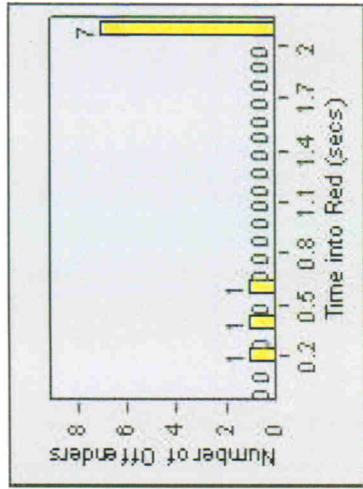

# Redflex Redlight Offender Statistics

**CONTRACT:** Montebello      **LOCATION:** MON-MOBE-01 Beverly Blvd and Montebello Blvd  
**DATE FROM:** 01-Oct-2011      **DATE TO:** 31-Oct-2011

LANE 1

LANE 2

LANE 3

# Redflex Redlight Offender Statistics

**CONTRACT:** Montebello      **LOCATION:** MON-MOBE-01 Beverly Blvd and Montebello Blvd  
**DATE FROM:** 01-Oct-2011      **DATE TO:** 31-Oct-2011