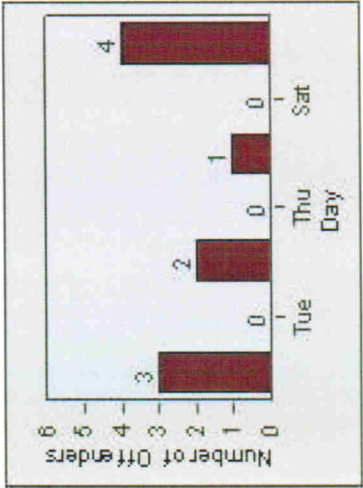

# Redflex Redlight Offender Statistics

**CONTRACT:** Montebello      **LOCATION:** MON-MOBE-01 Beverly Blvd and Montebello Blvd  
**DATE FROM:** 01-Oct-2011      **DATE TO:** 31-Oct-2011

LANE 1

LANE 2

LANE 3

# Redflex Redlight Offender Statistics

**CONTRACT:** Montebello      **LOCATION:** MON-MOBE-01 Beverly Blvd and Montebello Blvd  
**DATE FROM:** 01-Oct-2011      **DATE TO:** 31-Oct-2011