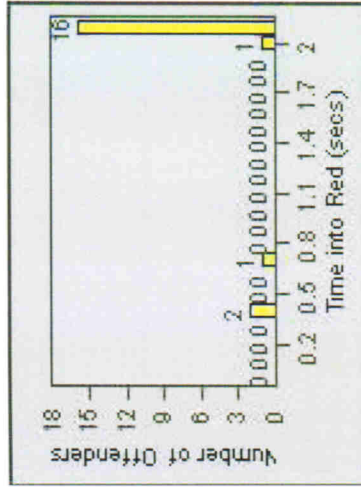

# Redflex Redlight Offender Statistics

**CONTRACT:** Montebello      **LOCATION:** MON-MOBE-01 Beverly Blvd and Montebello Blvd  
**DATE FROM:** 01-Oct-2011      **DATE TO:** 31-Oct-2011

LANE 1

LANE 2

LANE 3

# Redflex Redlight Offender Statistics

**CONTRACT:** Montebello      **LOCATION:** MON-MOBE-01 Beverly Blvd and Montebello Blvd  
**DATE FROM:** 01-Oct-2011      **DATE TO:** 31-Oct-2011