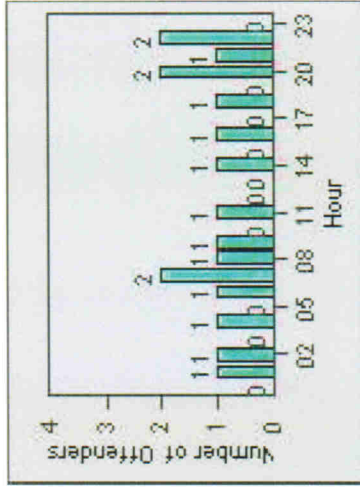

# Redflex Redlight Offender Statistics

**CONTRACT:** Montebello      **LOCATION:** MON-MOBE-01 Beverly Blvd and Montebello Blvd  
**DATE FROM:** 01-Oct-2011      **DATE TO:** 31-Oct-2011

LANE 1

LANE 2

LANE 3

# Redflex Redlight Offender Statistics

**CONTRACT:** Montebello      **LOCATION:** MON-MOBE-01 Beverly Blvd and Montebello Blvd  
**DATE FROM:** 01-Oct-2011      **DATE TO:** 31-Oct-2011