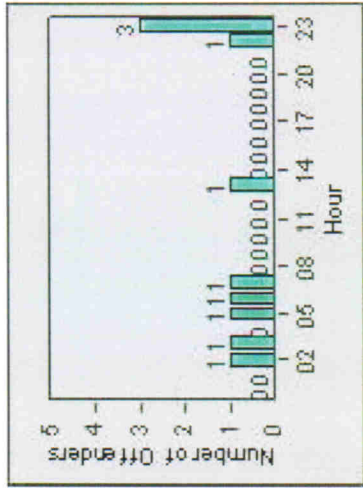

# Redflex Redlight Offender Statistics

**CONTRACT:** Montebello      **LOCATION:** MON-MOBE-01 Beverly Blvd and Montebello Blvd  
**DATE FROM:** 01-Oct-2011      **DATE TO:** 31-Oct-2011

LANE 1

LANE 2

LANE 3

# Redflex Redlight Offender Statistics

**CONTRACT:** Montebello      **LOCATION:** MON-MOBE-01 Beverly Blvd and Montebello Blvd  
**DATE FROM:** 01-Oct-2011      **DATE TO:** 31-Oct-2011