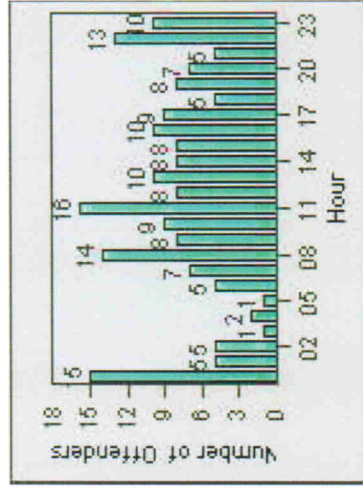

Redflex Redlight Offender Statistics

CONTRACT: Montebello   **LOCATION:** MON-MOBE-01 Beverly Blvd and Montebello Blvd
DATE FROM: 01-Oct-2011   **DATE TO:** 31-Oct-2011

LANE 4

LANE TOTAL