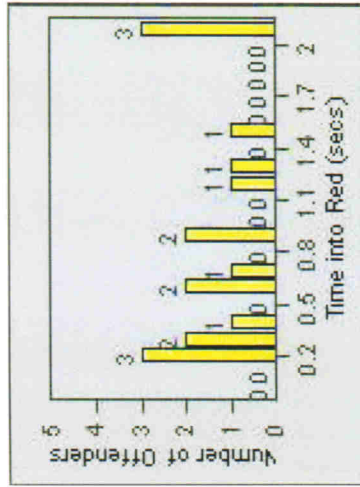

# Redflex Redlight Offender Statistics

**CONTRACT:** Montebello      **LOCATION:** MON-MOBE-01 Beverly Blvd and Montebello Blvd  
**DATE FROM:** 01-Oct-2011      **DATE TO:** 31-Oct-2011

LANE 1

LANE 2

LANE 3

# Redflex Redlight Offender Statistics

**CONTRACT:** Montebello      **LOCATION:** MON-MOBE-01 Beverly Blvd and Montebello Blvd  
**DATE FROM:** 01-Oct-2011      **DATE TO:** 31-Oct-2011