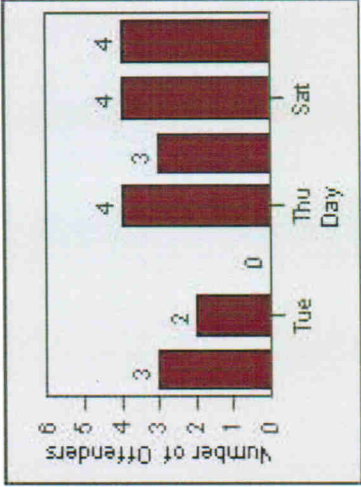

# Redflex Redlight Offender Statistics

**CONTRACT:** Montebello      **LOCATION:** MON-MOBE-01 Beverly Blvd and Montebello Blvd  
**DATE FROM:** 01-Oct-2011      **DATE TO:** 31-Oct-2011

LANE 1

LANE 2

LANE 3

# Redflex Redlight Offender Statistics

**CONTRACT:** Montebello      **LOCATION:** MON-MOBE-01 Beverly Blvd and Montebello Blvd  
**DATE FROM:** 01-Oct-2011      **DATE TO:** 31-Oct-2011