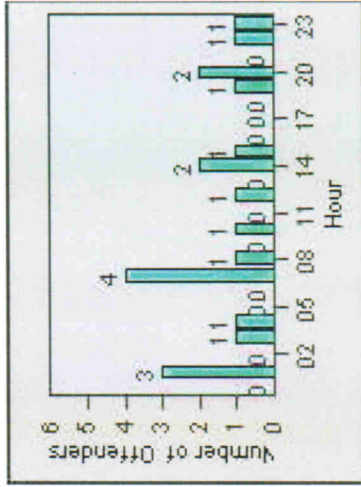

# Redflex Redlight Offender Statistics

**CONTRACT:** Montebello      **LOCATION:** MON-MOBE-01 Beverly Blvd and Montebello Blvd  
**DATE FROM:** 01-Oct-2011      **DATE TO:** 31-Oct-2011

LANE 1

LANE 2

LANE 3

# Redflex Redlight Offender Statistics

**CONTRACT:** Montebello      **LOCATION:** MON-MOBE-01 Beverly Blvd and Montebello Blvd  
**DATE FROM:** 01-Oct-2011      **DATE TO:** 31-Oct-2011