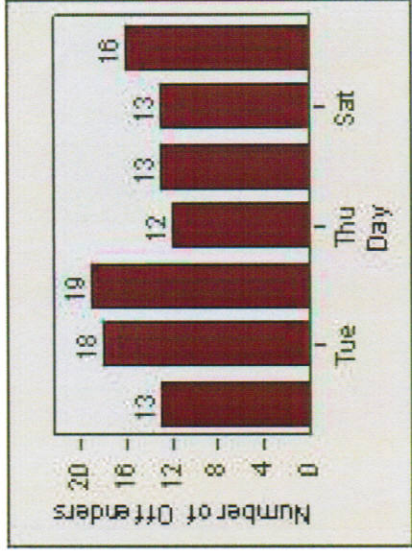

Redflex Redlight Offender Statistics

CONTRACT: Montebello LOCATION: MON-MOWH-01 Montebello Blvd and Whittier Blvd
 DATE FROM: 1/Apr/2010 DATE TO: 30/Apr/2010

LANE 1

LANE 2

LANE 3

Redflex Redlight Offender Statistics

CONTRACT: Montebello **LOCATION:** MON-MOWH-01 Montebello Blvd and Whittier Blvd
DATE FROM: 1/Apr/2010 **DATE TO:** 30/Apr/2010

LANE 4

LANE TOTAL

Redflex Redlight Offender Statistics

CONTRACT: Montebello **LOCATION:** MON-MOWH-01 Montebello Blvd and Whittier Blvd
DATE FROM: 1/Apr/2010 **DATE TO:** 30/Apr/2010