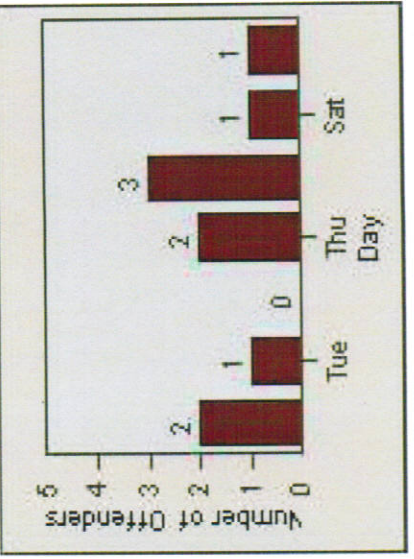

Redflex Redlight Offender Statistics

CONTRACT: Montebello **LOCATION:** MON-MOWH-01 Montebello Blvd and Whittier Blvd
DATE FROM: 1/Jul/2009 **DATE TO:** 31/Jul/2009

LANE 1

LANE 2

LANE 3

Redflex Redlight Offender Statistics

CONTRACT: Montebello **LOCATION:** MON-MOWH-01 Montebello Blvd and Whittier Blvd
DATE FROM: 1/Jul/2009 **DATE TO:** 31/Jul/2009

LANE 4

LANE TOTAL

Redflex Redlight Offender Statistics

CONTRACT: Montebello **LOCATION:** MON-MOWH-01 Montebello Blvd and Whittier Blvd
DATE FROM: 1/Jul/2009 **DATE TO:** 31/Jul/2009

Redflex Redlight Offender Statistics

CONTRACT: Montebello LOCATION: MON-MOWH-01 Montebello Blvd and Whittier Blvd
 DATE FROM: 1/Apr/2010 DATE TO: 30/Apr/2010

LANE 1

LANE 2

LANE 3

Redflex Redlight Offender Statistics