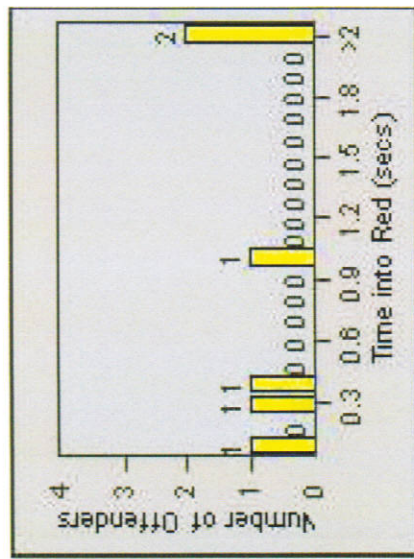

Redflex Redlight Offender Statistics

CONTRACT: Montebello **LOCATION:** MON-MOWH-01 Montebello Blvd and Whittier Blvd
DATE FROM: 1/Jul/2009 **DATE TO:** 31/Jul/2009

LANE 1

LANE 2

LANE 3

Redflex Redlight Offender Statistics

CONTRACT: Montebello **LOCATION:** MON-MOWH-01 Montebello Blvd and Whittier Blvd
DATE FROM: 1/Jul/2009 **DATE TO:** 31/Jul/2009

LANE 4

LANE TOTAL

Redflex Redlight Offender Statistics

CONTRACT: Montebello **LOCATION:** MON-MOWH-01 Montebello Blvd and Whittier Blvd
DATE FROM: 1/Jul/2009 **DATE TO:** 31/Jul/2009