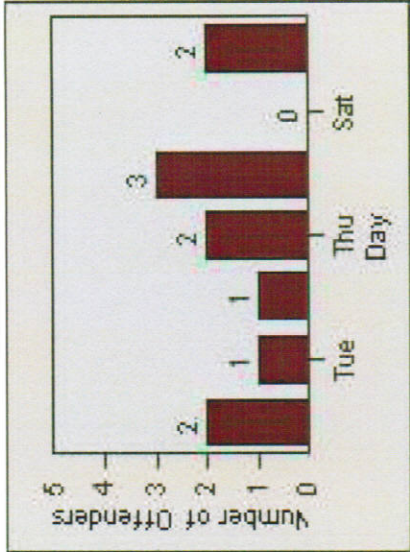

Redflex Redlight Offender Statistics

CONTRACT: Montebello **LOCATION:** MON-MOWH-01 Montebello Blvd and Whittier Blvd
DATE FROM: 1/Jul/2009 **DATE TO:** 31/Jul/2009

LANE 1

LANE 2

LANE 3

Redflex Redlight Offender Statistics

CONTRACT: Montebello **LOCATION:** MON-MOWH-01 Montebello Blvd and Whittier Blvd
DATE FROM: 1/Jul/2009 **DATE TO:** 31/Jul/2009

LANE 4

LANE TOTAL

Redflex Redlight Offender Statistics

CONTRACT: Montebello **LOCATION:** MON-MOWH-01 Montebello Blvd and Whittier Blvd
DATE FROM: 1/Jul/2009 **DATE TO:** 31/Jul/2009

Redflex Redlight Offender Statistics

CONTRACT: Montebello LOCATION: MON-MOWH-01 Montebello Blvd and Whittier Blvd
 DATE FROM: 1/Apr/2010 DATE TO: 30/Apr/2010

LANE 1

LANE 2

LANE 3

Redflex Redlight Offender Statistics