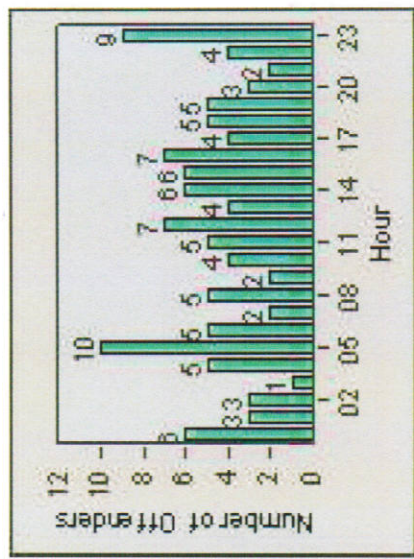

Redflex Redlight Offender Statistics

CONTRACT: Montebello **LOCATION:** MON-MOWH-01 Montebello Blvd and Whittier Blvd
DATE FROM: 1/Jul/2009 **DATE TO:** 31/Jul/2009

LANE 1

LANE 2

LANE 3

Redflex Redlight Offender Statistics

CONTRACT: Montebello **LOCATION:** MON-MOWH-01 Montebello Blvd and Whittier Blvd
DATE FROM: 1/Jul/2009 **DATE TO:** 31/Jul/2009

LANE 4

LANE TOTAL

Redflex Redlight Offender Statistics

CONTRACT: Montebello **LOCATION:** MON-MOWH-01 Montebello Blvd and Whittier Blvd
DATE FROM: 1/Jul/2009 **DATE TO:** 31/Jul/2009

Redflex Redlight Offender Statistics

CONTRACT: Montebello LOCATION: MON-MOWH-01 Montebello Blvd and Whittier Blvd
 DATE FROM: 1/Apr/2010 DATE TO: 30/Apr/2010

LANE 1

LANE 2

LANE 3

Redflex Redlight Offender Statistics