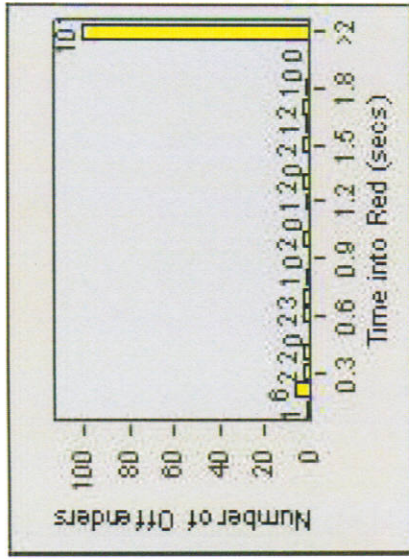

Redflex Redlight Offender Statistics

CONTRACT: Montebello **LOCATION:** MON-MOWH-01 Montebello Blvd and Whittier Blvd
DATE FROM: 1/Jul/2009 **DATE TO:** 31/Jul/2009

LANE 1

LANE 2

LANE 3

Redflex Redlight Offender Statistics

CONTRACT: Montebello **LOCATION:** MON-MOWH-01 Montebello Blvd and Whittier Blvd
DATE FROM: 1/Jul/2009 **DATE TO:** 31/Jul/2009

LANE 4

LANE TOTAL

Redflex Redlight Offender Statistics

CONTRACT: Montebello **LOCATION:** MON-MOWH-01 Montebello Blvd and Whittier Blvd
DATE FROM: 1/Jul/2009 **DATE TO:** 31/Jul/2009

Redflex Redlight Offender Statistics

CONTRACT: Montebello LOCATION: MON-MOWH-01 Montebello Blvd and Whittier Blvd
 DATE FROM: 1/Apr/2010 DATE TO: 30/Apr/2010

LANE 1

LANE 2

LANE 3

Redflex Redlight Offender Statistics

CONTRACT: Montebello **LOCATION:** MON-MOWH-01 Montebello Blvd and Whittier Blvd
DATE FROM: 1/Apr/2010 **DATE TO:** 30/Apr/2010

LANE 4

LANE TOTAL

Redflex Redlight Offender Statistics

CONTRACT: Montebello **LOCATION:** MON-MOWH-01 Montebello Blvd and Whittier Blvd
DATE FROM: 1/Apr/2010 **DATE TO:** 30/Apr/2010