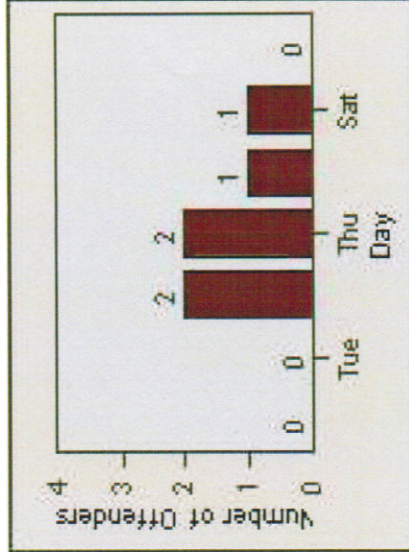

Redflex Redlight Offender Statistics

CONTRACT: Montebello LOCATION: MON-MOWH-01 Montebello Blvd and Whittier Blvd
 DATE FROM: 1/Apr/2010 DATE TO: 30/Apr/2010

LANE 1

LANE 2

LANE 3

Redflex Redlight Offender Statistics

CONTRACT: Montebello **LOCATION:** MON-MOWH-01 Montebello Blvd and Whittier Blvd
DATE FROM: 1/Apr/2010 **DATE TO:** 30/Apr/2010

LANE 4

LANE TOTAL

Redflex Redlight Offender Statistics

CONTRACT: Montebello **LOCATION:** MON-MOWH-01 Montebello Blvd and Whittier Blvd
DATE FROM: 1/Apr/2010 **DATE TO:** 30/Apr/2010