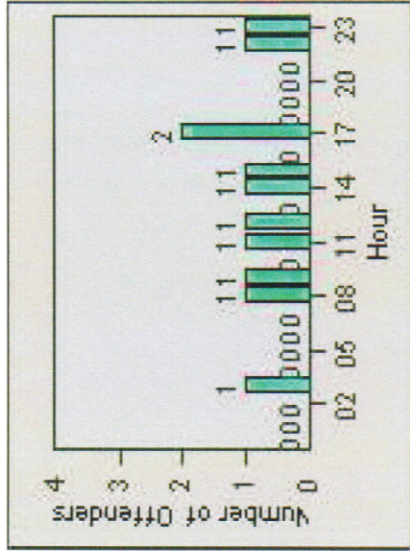

Redflex Redlight Offender Statistics

CONTRACT: Montebello **LOCATION:** MON-MOWH-01 Montebello Blvd and Whittier Blvd
DATE FROM: 1/Jul/2009 **DATE TO:** 31/Jul/2009

LANE 1

LANE 2

LANE 3

Redflex Redlight Offender Statistics

CONTRACT: Montebello **LOCATION:** MON-MOWH-01 Montebello Blvd and Whittier Blvd
DATE FROM: 1/Jul/2009 **DATE TO:** 31/Jul/2009

LANE 4

LANE TOTAL

Redflex Redlight Offender Statistics

CONTRACT: Montebello **LOCATION:** MON-MOWH-01 Montebello Blvd and Whittier Blvd
DATE FROM: 1/Jul/2009 **DATE TO:** 31/Jul/2009

Redflex Redlight Offender Statistics

CONTRACT: Montebello LOCATION: MON-MOWH-01 Montebello Blvd and Whittier Blvd
 DATE FROM: 1/Apr/2010 DATE TO: 30/Apr/2010

LANE 1

LANE 2

LANE 3

Redflex Redlight Offender Statistics