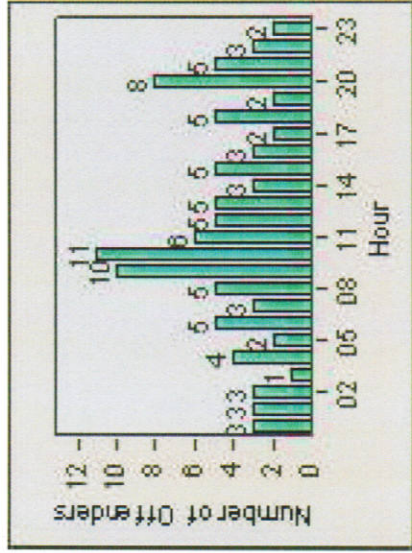

Redflex Redlight Offender Statistics

CONTRACT: Montebello LOCATION: MON-MOWH-01 Montebello Blvd and Whittier Blvd
 DATE FROM: 1/Apr/2010 DATE TO: 30/Apr/2010

LANE 1

LANE 2

LANE 3

Redflex Redlight Offender Statistics

CONTRACT: Montebello **LOCATION:** MON-MOWH-01 Montebello Blvd and Whittier Blvd
DATE FROM: 1/Apr/2010 **DATE TO:** 30/Apr/2010

LANE 4

LANE TOTAL

Redflex Redlight Offender Statistics

CONTRACT: Montebello **LOCATION:** MON-MOWH-01 Montebello Blvd and Whittier Blvd
DATE FROM: 1/Apr/2010 **DATE TO:** 30/Apr/2010