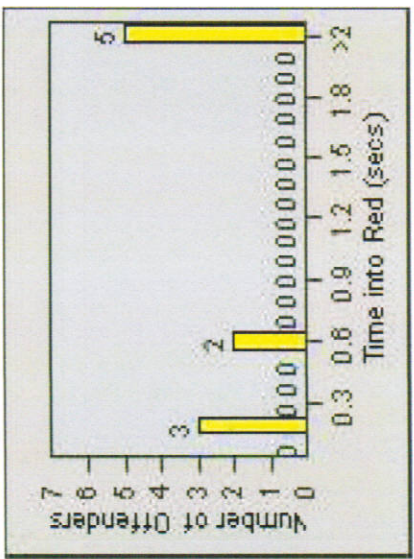

Redflex Redlight Offender Statistics

CONTRACT: Montebello **LOCATION:** MON-MOWH-01 Montebello Blvd and Whittier Blvd
DATE FROM: 1/Jul/2009 **DATE TO:** 31/Jul/2009

LANE 1

LANE 2

LANE 3

Redflex Redlight Offender Statistics

CONTRACT: Montebello **LOCATION:** MON-MOWH-01 Montebello Blvd and Whittier Blvd
DATE FROM: 1/Jul/2009 **DATE TO:** 31/Jul/2009

LANE 4

LANE TOTAL

Redflex Redlight Offender Statistics

CONTRACT: Montebello **LOCATION:** MON-MOWH-01 Montebello Blvd and Whittier Blvd
DATE FROM: 1/Jul/2009 **DATE TO:** 31/Jul/2009