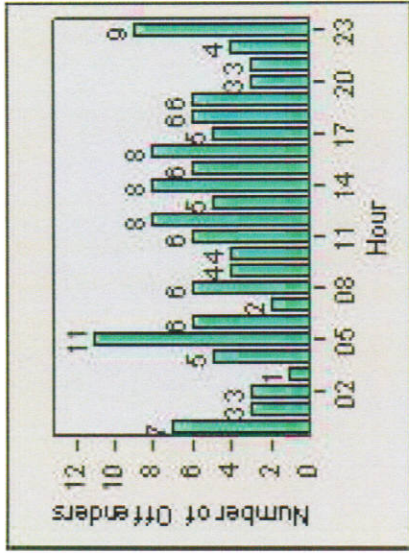

CONTRACT: Montebello **LOCATION:** MON-MOWH-01 Montebello Blvd and Whittier Blvd
DATE FROM: 1/Jul/2009 **DATE TO:** 31/Jul/2009

LANE 4

LANE TOTAL

Redflex Redlight Offender Statistics

CONTRACT: Montebello **LOCATION:** MON-MOWH-01 Montebello Blvd and Whittier Blvd
DATE FROM: 1/Jul/2009 **DATE TO:** 31/Jul/2009

Redflex Redlight Offender Statistics

CONTRACT: Montebello LOCATION: MON-MOWH-01 Montebello Blvd and Whittier Blvd
 DATE FROM: 1/Apr/2010 DATE TO: 30/Apr/2010

LANE 1

LANE 2

LANE 3

Redflex Redlight Offender Statistics