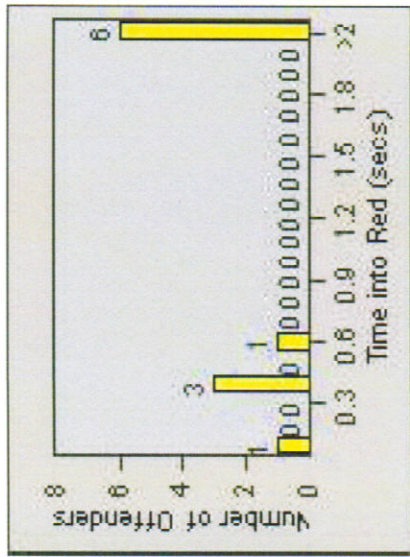

CONTRACT: Montebello **LOCATION:** MON-MOWH-01 Montebello Blvd and Whittier Blvd
DATE FROM: 1/Jul/2009 **DATE TO:** 31/Jul/2009

LANE 4

LANE TOTAL

Redflex Redlight Offender Statistics

CONTRACT: Montebello **LOCATION:** MON-MOWH-01 Montebello Blvd and Whittier Blvd
DATE FROM: 1/Jul/2009 **DATE TO:** 31/Jul/2009

Redflex Redlight Offender Statistics

CONTRACT: Montebello LOCATION: MON-MOWH-01 Montebello Blvd and Whittier Blvd
 DATE FROM: 1/Apr/2010 DATE TO: 30/Apr/2010

LANE 1

LANE 2

LANE 3

Redflex Redlight Offender Statistics