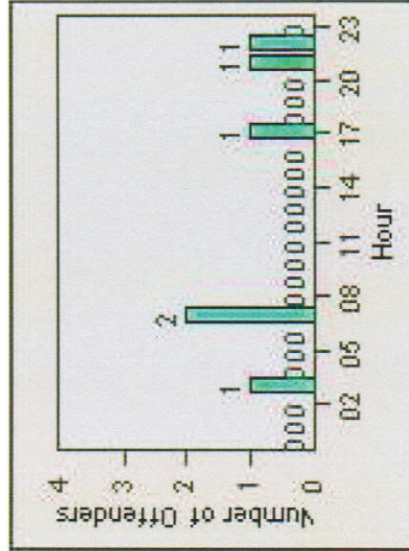

Redflex Redlight Offender Statistics

CONTRACT: Montebello LOCATION: MON-MOWH-01 Montebello Blvd and Whittier Blvd
 DATE FROM: 1/Apr/2010 DATE TO: 30/Apr/2010

LANE 1

LANE 2

LANE 3

Redflex Redlight Offender Statistics

CONTRACT: Montebello **LOCATION:** MON-MOWH-01 Montebello Blvd and Whittier Blvd
DATE FROM: 1/Apr/2010 **DATE TO:** 30/Apr/2010

LANE 4

LANE TOTAL

Redflex Redlight Offender Statistics

CONTRACT: Montebello **LOCATION:** MON-MOWH-01 Montebello Blvd and Whittier Blvd
DATE FROM: 1/Apr/2010 **DATE TO:** 30/Apr/2010