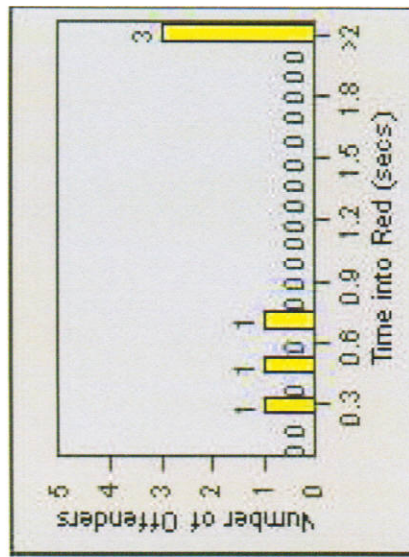

Redflex Redlight Offender Statistics

CONTRACT: Montebello LOCATION: MON-MOWH-01 Montebello Blvd and Whittier Blvd
 DATE FROM: 1/Apr/2010 DATE TO: 30/Apr/2010

LANE 1

LANE 2

LANE 3

Redflex Redlight Offender Statistics

CONTRACT: Montebello **LOCATION:** MON-MOWH-01 Montebello Blvd and Whittier Blvd
DATE FROM: 1/Apr/2010 **DATE TO:** 30/Apr/2010

LANE 4

LANE TOTAL

Redflex Redlight Offender Statistics

CONTRACT: Montebello **LOCATION:** MON-MOWH-01 Montebello Blvd and Whittier Blvd
DATE FROM: 1/Apr/2010 **DATE TO:** 30/Apr/2010