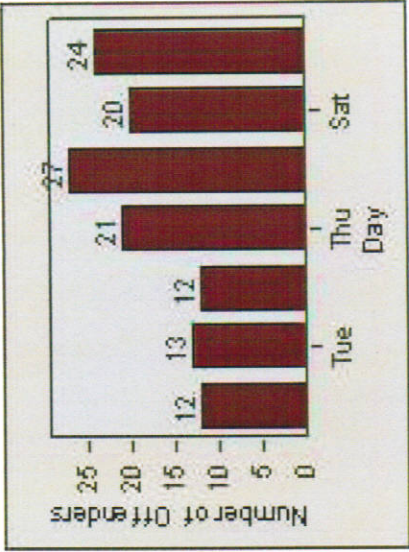

Redflex Redlight Offender Statistics

CONTRACT: Montebello **LOCATION:** MON-MOWH-01 Montebello Blvd and Whittier Blvd
DATE FROM: 1/Jul/2009 **DATE TO:** 31/Jul/2009

LANE 1

LANE 2

LANE 3

Redflex Redlight Offender Statistics

CONTRACT: Montebello **LOCATION:** MON-MOWH-01 Montebello Blvd and Whittier Blvd
DATE FROM: 1/Jul/2009 **DATE TO:** 31/Jul/2009

LANE 4

LANE TOTAL

Redflex Redlight Offender Statistics

CONTRACT: Montebello **LOCATION:** MON-MOWH-01 Montebello Blvd and Whittier Blvd
DATE FROM: 1/Jul/2009 **DATE TO:** 31/Jul/2009

Redflex Redlight Offender Statistics

CONTRACT: Montebello LOCATION: MON-MOWH-01 Montebello Blvd and Whittier Blvd
 DATE FROM: 1/Apr/2010 DATE TO: 30/Apr/2010

LANE 1

LANE 2

LANE 3

Redflex Redlight Offender Statistics