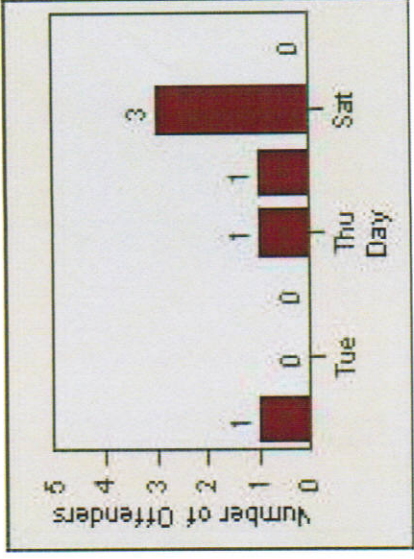

Redflex Redlight Offender Statistics

CONTRACT: Montebello **LOCATION:** MON-MOWH-01 Montebello Blvd and Whittier Blvd
DATE FROM: 1/Jul/2009 **DATE TO:** 31/Jul/2009

LANE 1

LANE 2

LANE 3

Redflex Redlight Offender Statistics

CONTRACT: Montebello **LOCATION:** MON-MOWH-01 Montebello Blvd and Whittier Blvd
DATE FROM: 1/Jul/2009 **DATE TO:** 31/Jul/2009

LANE 4

LANE TOTAL

Redflex Redlight Offender Statistics

CONTRACT: Montebello **LOCATION:** MON-MOWH-01 Montebello Blvd and Whittier Blvd
DATE FROM: 1/Jul/2009 **DATE TO:** 31/Jul/2009