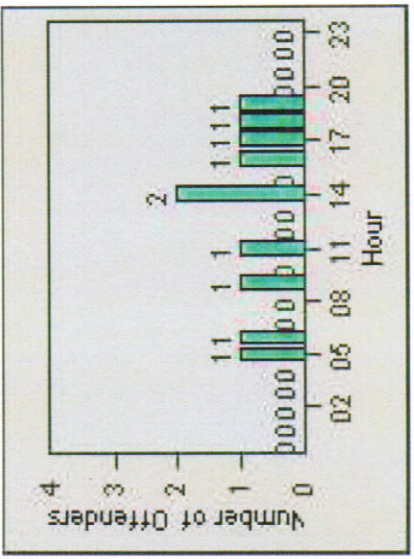

Redflex Redlight Offender Statistics

CONTRACT: Montebello **LOCATION:** MON-MOWH-01 Montebello Blvd and Whittier Blvd
DATE FROM: 1/Jul/2009 **DATE TO:** 31/Jul/2009

LANE 1

LANE 2

LANE 3

Redflex Redlight Offender Statistics

CONTRACT: Montebello **LOCATION:** MON-MOWH-01 Montebello Blvd and Whittier Blvd
DATE FROM: 1/Jul/2009 **DATE TO:** 31/Jul/2009

LANE 4

LANE TOTAL

Redflex Redlight Offender Statistics

CONTRACT: Montebello **LOCATION:** MON-MOWH-01 Montebello Blvd and Whittier Blvd
DATE FROM: 1/Jul/2009 **DATE TO:** 31/Jul/2009

Redflex Redlight Offender Statistics

CONTRACT: Montebello LOCATION: MON-MOWH-01 Montebello Blvd and Whittier Blvd
 DATE FROM: 1/Apr/2010 DATE TO: 30/Apr/2010

LANE 1

LANE 2

LANE 3

Redflex Redlight Offender Statistics