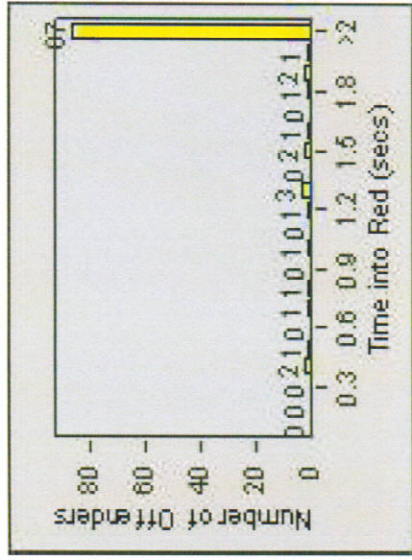

Redflex Redlight Offender Statistics

CONTRACT: Montebello **LOCATION:** MON-MOWH-01 Montebello Blvd and Whittier Blvd
DATE FROM: 1/Jul/2009 **DATE TO:** 31/Jul/2009

LANE 1

LANE 2

LANE 3

Redflex Redlight Offender Statistics

CONTRACT: Montebello **LOCATION:** MON-MOWH-01 Montebello Blvd and Whittier Blvd
DATE FROM: 1/Jul/2009 **DATE TO:** 31/Jul/2009

LANE 4

LANE TOTAL

Redflex Redlight Offender Statistics

CONTRACT: Montebello **LOCATION:** MON-MOWH-01 Montebello Blvd and Whittier Blvd
DATE FROM: 1/Jul/2009 **DATE TO:** 31/Jul/2009

Redflex Redlight Offender Statistics

CONTRACT: Montebello LOCATION: MON-MOWH-01 Montebello Blvd and Whittier Blvd
 DATE FROM: 1/Apr/2010 DATE TO: 30/Apr/2010

LANE 1

LANE 2

LANE 3

Redflex Redlight Offender Statistics

CONTRACT: Montebello **LOCATION:** MON-MOWH-01 Montebello Blvd and Whittier Blvd
DATE FROM: 1/Apr/2010 **DATE TO:** 30/Apr/2010

LANE 4

LANE TOTAL

Redflex Redlight Offender Statistics

CONTRACT: Montebello **LOCATION:** MON-MOWH-01 Montebello Blvd and Whittier Blvd
DATE FROM: 1/Apr/2010 **DATE TO:** 30/Apr/2010