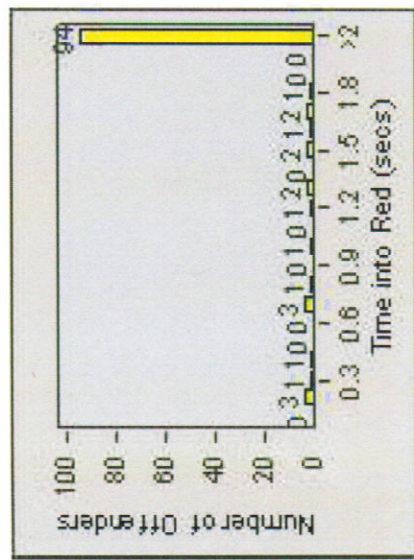

Redflex Redlight Offender Statistics

CONTRACT: Montebello **LOCATION:** MON-MOWH-01 Montebello Blvd and Whittier Blvd
DATE FROM: 1/Jul/2009 **DATE TO:** 31/Jul/2009

LANE 1

LANE 2

LANE 3

Redflex Redlight Offender Statistics

CONTRACT: Montebello **LOCATION:** MON-MOWH-01 Montebello Blvd and Whittier Blvd
DATE FROM: 1/Jul/2009 **DATE TO:** 31/Jul/2009

LANE 4

LANE TOTAL

Redflex Redlight Offender Statistics

CONTRACT: Montebello **LOCATION:** MON-MOWH-01 Montebello Blvd and Whittier Blvd
DATE FROM: 1/Jul/2009 **DATE TO:** 31/Jul/2009

Redflex Redlight Offender Statistics

CONTRACT: Montebello LOCATION: MON-MOWH-01 Montebello Blvd and Whittier Blvd
 DATE FROM: 1/Apr/2010 DATE TO: 30/Apr/2010

LANE 1

LANE 2

LANE 3

Redflex Redlight Offender Statistics

CONTRACT: Montebello **LOCATION:** MON-MOWH-01 Montebello Blvd and Whittier Blvd
DATE FROM: 1/Apr/2010 **DATE TO:** 30/Apr/2010

LANE 4

LANE TOTAL

Redflex Redlight Offender Statistics

CONTRACT: Montebello **LOCATION:** MON-MOWH-01 Montebello Blvd and Whittier Blvd
DATE FROM: 1/Apr/2010 **DATE TO:** 30/Apr/2010