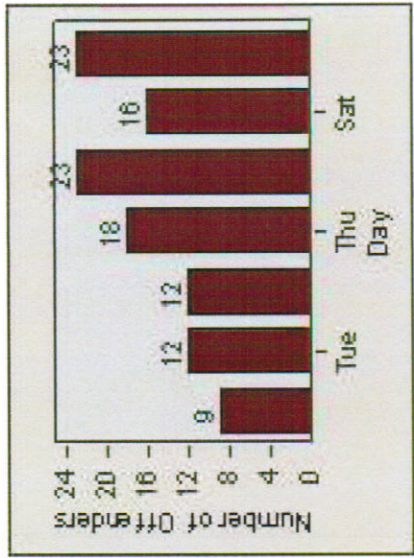

Redflex Redlight Offender Statistics

CONTRACT: Montebello **LOCATION:** MON-MOWH-01 Montebello Blvd and Whittier Blvd
DATE FROM: 1/Jul/2009 **DATE TO:** 31/Jul/2009

LANE 1

LANE 2

LANE 3

Redflex Redlight Offender Statistics

CONTRACT: Montebello **LOCATION:** MON-MOWH-01 Montebello Blvd and Whittier Blvd
DATE FROM: 1/Jul/2009 **DATE TO:** 31/Jul/2009

LANE 4

LANE TOTAL

Redflex Redlight Offender Statistics

CONTRACT: Montebello **LOCATION:** MON-MOWH-01 Montebello Blvd and Whittier Blvd
DATE FROM: 1/Jul/2009 **DATE TO:** 31/Jul/2009