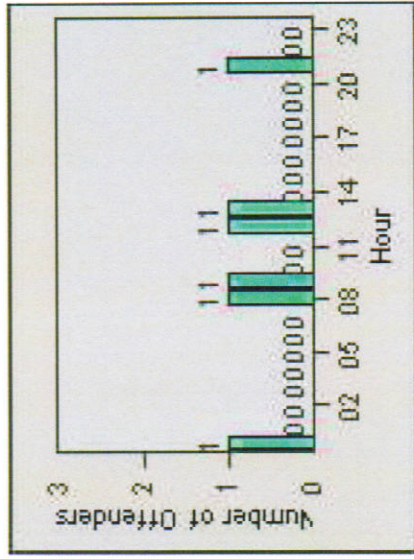

Redflex Redlight Offender Statistics

CONTRACT: Montebello **LOCATION:** MON-MOWH-01 Montebello Blvd and Whittier Blvd
DATE FROM: 1/Jul/2009 **DATE TO:** 31/Jul/2009

LANE 1

LANE 2

LANE 3

Redflex Redlight Offender Statistics

CONTRACT: Montebello **LOCATION:** MON-MOWH-01 Montebello Blvd and Whittier Blvd
DATE FROM: 1/Jul/2009 **DATE TO:** 31/Jul/2009

LANE 4

LANE TOTAL

Redflex Redlight Offender Statistics

CONTRACT: Montebello **LOCATION:** MON-MOWH-01 Montebello Blvd and Whittier Blvd
DATE FROM: 1/Jul/2009 **DATE TO:** 31/Jul/2009

Redflex Redlight Offender Statistics

CONTRACT: Montebello LOCATION: MON-MOWH-01 Montebello Blvd and Whittier Blvd
 DATE FROM: 1/Apr/2010 DATE TO: 30/Apr/2010

LANE 1

LANE 2

LANE 3

Redflex Redlight Offender Statistics