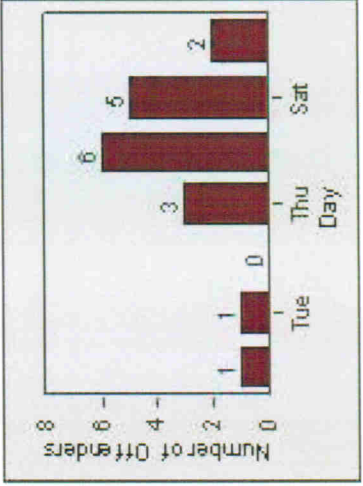

Redflex Redlight Offender Statistics

CONTRACT: Montebello **LOCATION:** MON-VCGA-01 N. Garfield and Via Campo
DATE FROM: 01-Oct-2011 **DATE TO:** 31-Oct-2011

LANE 1

LANE 2

LANE 3

Redflex Redlight Offender Statistics

CONTRACT: Montebello **LOCATION:** MON-VCGA-01 N. Garfield and Via Campo
DATE FROM: 01-Oct-2011 **DATE TO:** 31-Oct-2011

LANE 4

LANE TOTAL

Redflex Redlight Offender Statistics

CONTRACT: Montebello **LOCATION:** MON-VCGA-01 N. Garfield and Via Campo
DATE FROM: 01-Oct-2011 **DATE TO:** 31-Oct-2011