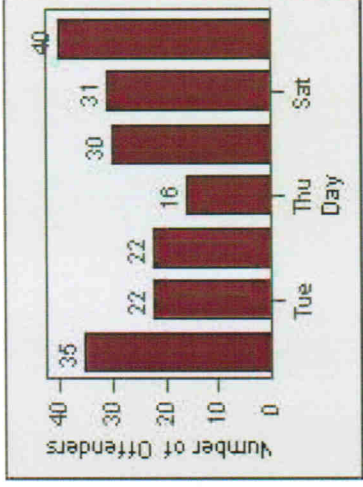

Redflex Redlight Offender Statistics

CONTRACT: Montebello **LOCATION:** MON-VCGA-01 N. Garfield and Via Campo
DATE FROM: 01-Oct-2011 **DATE TO:** 31-Oct-2011

LANE 1

LANE 2

LANE 3

Redflex Redlight Offender Statistics

CONTRACT: Montebello **LOCATION:** MON-VCGA-01 N. Garfield and Via Campo
DATE FROM: 01-Oct-2011 **DATE TO:** 31-Oct-2011

LANE 4

LANE TOTAL

Redflex Redlight Offender Statistics

CONTRACT: Montebello **LOCATION:** MON-VCGA-01 N. Garfield and Via Campo
DATE FROM: 01-Oct-2011 **DATE TO:** 31-Oct-2011