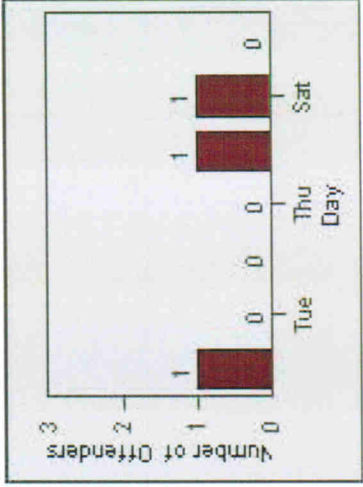

Redflex Redlight Offender Statistics

CONTRACT: Montebello **LOCATION:** MON-VCGA-01 N. Garfield and Via Campo
DATE FROM: 01-Oct-2011 **DATE TO:** 31-Oct-2011

LANE 1

LANE 2

LANE 3

Redflex Redlight Offender Statistics

CONTRACT: Montebello **LOCATION:** MON-VCGA-01 N. Garfield and Via Campo
DATE FROM: 01-Oct-2011 **DATE TO:** 31-Oct-2011

LANE 4

LANE TOTAL

Redflex Redlight Offender Statistics

CONTRACT: Montebello **LOCATION:** MON-VCGA-01 N. Garfield and Via Campo
DATE FROM: 01-Oct-2011 **DATE TO:** 31-Oct-2011