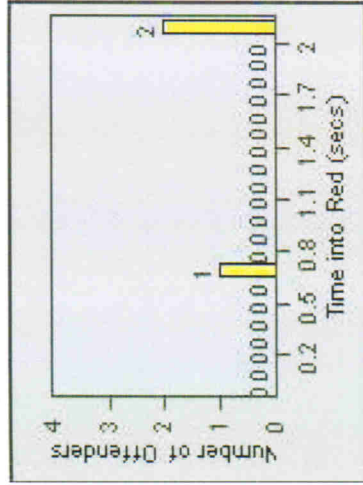

Redflex Redlight Offender Statistics

CONTRACT: Montebello **LOCATION:** MON-VCGA-01 N. Garfield and Via Campo
DATE FROM: 01-Oct-2011 **DATE TO:** 31-Oct-2011

LANE 1

LANE 2

LANE 3

Redflex Redlight Offender Statistics

CONTRACT: Montebello **LOCATION:** MON-VCGA-01 N. Garfield and Via Campo
DATE FROM: 01-Oct-2011 **DATE TO:** 31-Oct-2011

LANE 4

LANE TOTAL

Redflex Redlight Offender Statistics

CONTRACT: Montebello **LOCATION:** MON-VCGA-01 N. Garfield and Via Campo
DATE FROM: 01-Oct-2011 **DATE TO:** 31-Oct-2011