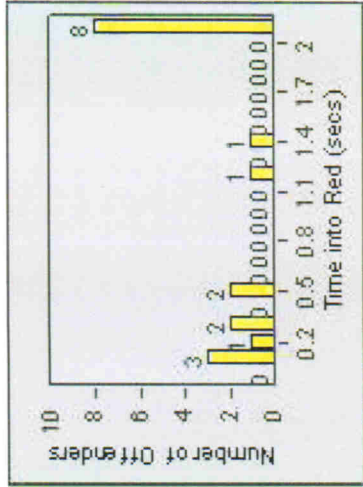

Redflex Redlight Offender Statistics

CONTRACT: Montebello **LOCATION:** MON-VCGA-01 N. Garfield and Via Campo
DATE FROM: 01-Oct-2011 **DATE TO:** 31-Oct-2011

LANE 1

LANE 2

LANE 3

Redflex Redlight Offender Statistics

CONTRACT: Montebello **LOCATION:** MON-VCGA-01 N. Garfield and Via Campo
DATE FROM: 01-Oct-2011 **DATE TO:** 31-Oct-2011

LANE 4

LANE TOTAL

Redflex Redlight Offender Statistics

CONTRACT: Montebello **LOCATION:** MON-VCGA-01 N. Garfield and Via Campo
DATE FROM: 01-Oct-2011 **DATE TO:** 31-Oct-2011