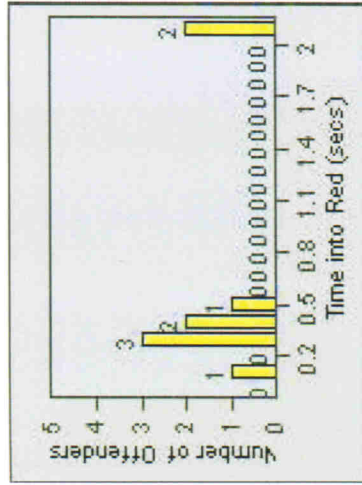

Redflex Redlight Offender Statistics

CONTRACT: Montebello **LOCATION:** MON-VCGA-01 N. Garfield and Via Campo
DATE FROM: 01-Oct-2011 **DATE TO:** 31-Oct-2011

LANE 1

LANE 2

LANE 3

Redflex Redlight Offender Statistics

CONTRACT: Montebello **LOCATION:** MON-VCGA-01 N. Garfield and Via Campo
DATE FROM: 01-Oct-2011 **DATE TO:** 31-Oct-2011

LANE 4

LANE TOTAL

Redflex Redlight Offender Statistics

CONTRACT: Montebello **LOCATION:** MON-VCGA-01 N. Garfield and Via Campo
DATE FROM: 01-Oct-2011 **DATE TO:** 31-Oct-2011