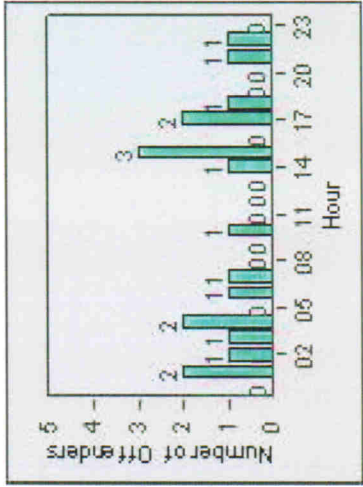

Redflex Redlight Offender Statistics

CONTRACT: Montebello **LOCATION:** MON-VCGA-01 N. Garfield and Via Campo
DATE FROM: 01-Oct-2011 **DATE TO:** 31-Oct-2011

LANE 1

LANE 2

LANE 3

Redflex Redlight Offender Statistics

CONTRACT: Montebello **LOCATION:** MON-VCGA-01 N. Garfield and Via Campo
DATE FROM: 01-Oct-2011 **DATE TO:** 31-Oct-2011

LANE 4

LANE TOTAL

Redflex Redlight Offender Statistics

CONTRACT: Montebello **LOCATION:** MON-VCGA-01 N. Garfield and Via Campo
DATE FROM: 01-Oct-2011 **DATE TO:** 31-Oct-2011