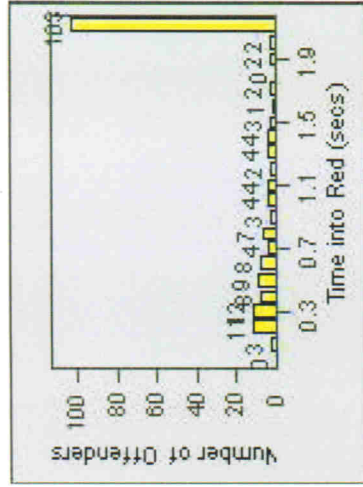

Redflex Redlight Offender Statistics

CONTRACT: Montebello **LOCATION:** MON-VCGA-01 N. Garfield and Via Campo
DATE FROM: 01-Oct-2011 **DATE TO:** 31-Oct-2011

LANE 1

LANE 2

LANE 3

Redflex Redlight Offender Statistics

CONTRACT: Montebello **LOCATION:** MON-VCGA-01 N. Garfield and Via Campo
DATE FROM: 01-Oct-2011 **DATE TO:** 31-Oct-2011

LANE 4

LANE TOTAL

Redflex Redlight Offender Statistics

CONTRACT: Montebello **LOCATION:** MON-VCGA-01 N. Garfield and Via Campo
DATE FROM: 01-Oct-2011 **DATE TO:** 31-Oct-2011