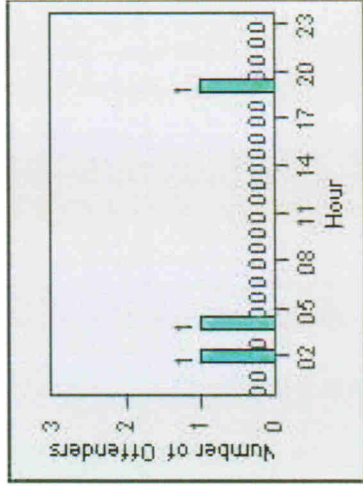

Redflex Redlight Offender Statistics

CONTRACT: Montebello **LOCATION:** MON-VCGA-01 N. Garfield and Via Campo
DATE FROM: 01-Oct-2011 **DATE TO:** 31-Oct-2011

LANE 1

LANE 2

LANE 3

Redflex Redlight Offender Statistics

CONTRACT: Montebello **LOCATION:** MON-VCGA-01 N. Garfield and Via Campo
DATE FROM: 01-Oct-2011 **DATE TO:** 31-Oct-2011

LANE 4

LANE TOTAL

Redflex Redlight Offender Statistics

CONTRACT: Montebello **LOCATION:** MON-VCGA-01 N. Garfield and Via Campo
DATE FROM: 01-Oct-2011 **DATE TO:** 31-Oct-2011