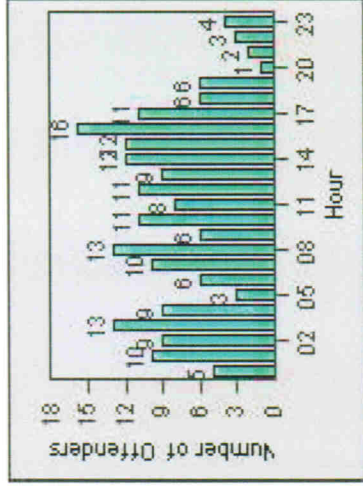

Redflex Redlight Offender Statistics

CONTRACT: Montebello **LOCATION:** MON-VCGA-01 N. Garfield and Via Campo
DATE FROM: 01-Oct-2011 **DATE TO:** 31-Oct-2011

LANE 1

LANE 2

LANE 3

Redflex Redlight Offender Statistics

CONTRACT: Montebello **LOCATION:** MON-VCGA-01 N. Garfield and Via Campo
DATE FROM: 01-Oct-2011 **DATE TO:** 31-Oct-2011

LANE 4

LANE TOTAL

Redflex Redlight Offender Statistics

CONTRACT: Montebello **LOCATION:** MON-VCGA-01 N. Garfield and Via Campo
DATE FROM: 01-Oct-2011 **DATE TO:** 31-Oct-2011