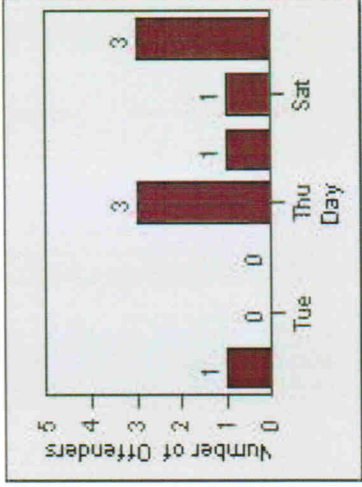

Redflex Redlight Offender Statistics

CONTRACT: Montebello **LOCATION:** MON-VCGA-01 N. Garfield and Via Campo
DATE FROM: 01-Oct-2011 **DATE TO:** 31-Oct-2011

LANE 1

LANE 2

LANE 3

Redflex Redlight Offender Statistics

CONTRACT: Montebello **LOCATION:** MON-VCGA-01 N. Garfield and Via Campo
DATE FROM: 01-Oct-2011 **DATE TO:** 31-Oct-2011

LANE 4

LANE TOTAL

Redflex Redlight Offender Statistics

CONTRACT: Montebello **LOCATION:** MON-VCGA-01 N. Garfield and Via Campo
DATE FROM: 01-Oct-2011 **DATE TO:** 31-Oct-2011