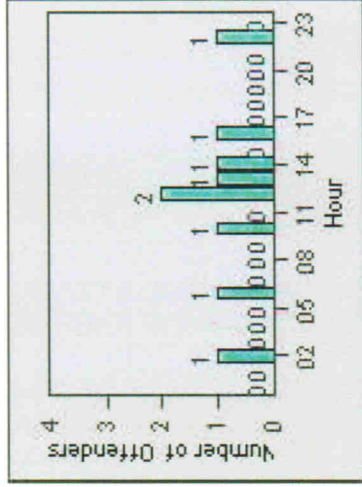

Redflex Redlight Offender Statistics

CONTRACT: Montebello **LOCATION:** MON-VCGA-01 N. Garfield and Via Campo
DATE FROM: 01-Oct-2011 **DATE TO:** 31-Oct-2011

LANE 1

LANE 2

LANE 3

Redflex Redlight Offender Statistics

CONTRACT: Montebello **LOCATION:** MON-VCGA-01 N. Garfield and Via Campo
DATE FROM: 01-Oct-2011 **DATE TO:** 31-Oct-2011

LANE 4

LANE TOTAL

Redflex Redlight Offender Statistics

CONTRACT: Montebello **LOCATION:** MON-VCGA-01 N. Garfield and Via Campo
DATE FROM: 01-Oct-2011 **DATE TO:** 31-Oct-2011