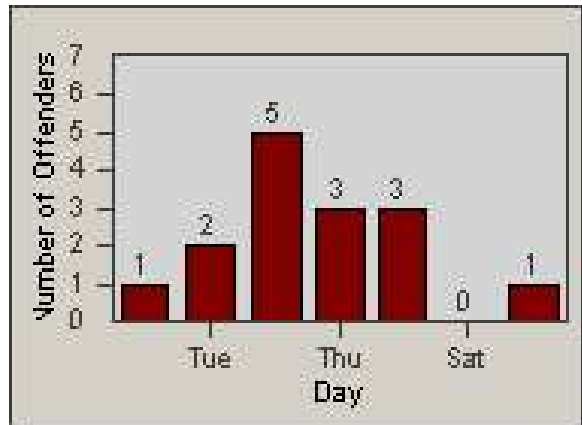

Redflex Redlight Offender Statistics

CONTRACT: Moreno Valley

LOCATION: MOR-PEAL-01 Perris Boulevard and Alessandro Boulevard

DATE FROM: 1/Jan/2009

DATE TO: 31/Jan/2009

LANE 1

LANE 2

LANE 3

Redflex Redlight Offender Statistics

CONTRACT: Moreno Valley

LOCATION: MOR-PEAL-01 Perris Boulevard and Alessandro Boulevard

DATE FROM: 1/Jan/2009

DATE TO: 31/Jan/2009