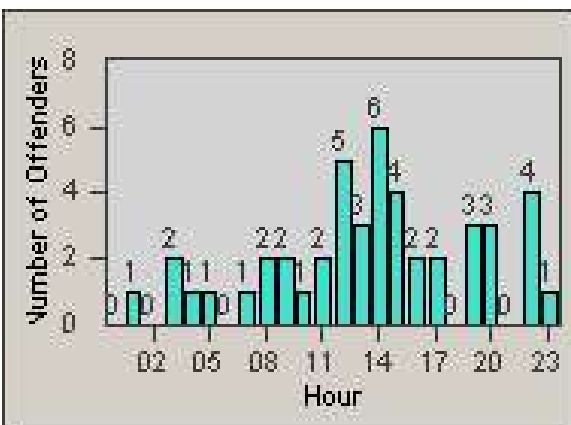

Redflex Redlight Offender Statistics

CONTRACT: Moreno Valley

LOCATION: MOR-PEAL-01 Perris Boulevard and Alessandro Boulevard

DATE FROM: 1/Jan/2009

DATE TO: 31/Jan/2009

LANE 1

LANE 2

LANE 3

Redflex Redlight Offender Statistics

CONTRACT: Moreno Valley

LOCATION: MOR-PEAL-01 Perris Boulevard and Alessandro Boulevard

DATE FROM: 1/Jan/2009

DATE TO: 31/Jan/2009