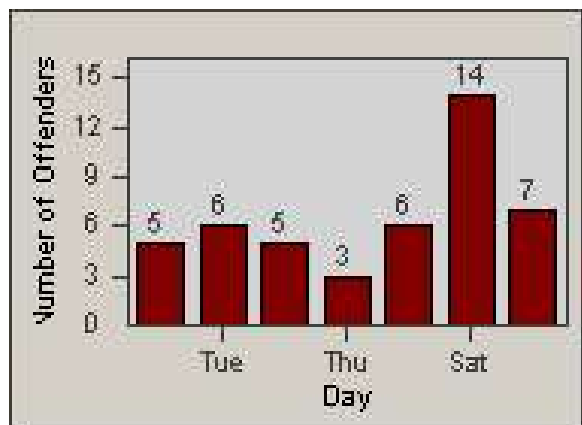

Redflex Redlight Offender Statistics

CONTRACT: Moreno Valley

LOCATION: MOR-PEAL-01 Perris Boulevard and Alessandro Boulevard

DATE FROM: 1/Jan/2009

DATE TO: 31/Jan/2009

LANE 1

LANE 2

LANE 3

Redflex Redlight Offender Statistics

CONTRACT: Moreno Valley

LOCATION: MOR-PEAL-01 Perris Boulevard and Alessandro Boulevard

DATE FROM: 1/Jan/2009

DATE TO: 31/Jan/2009