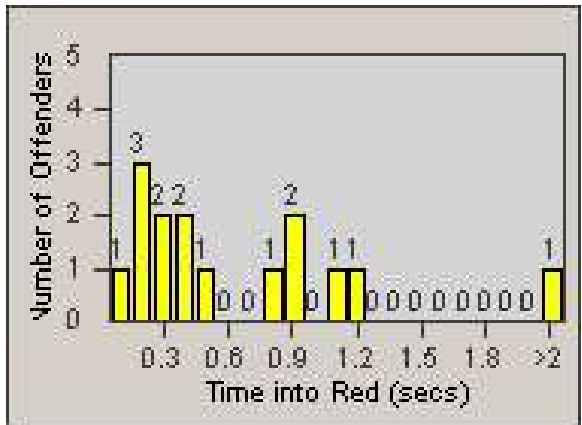

Redflex Redlight Offender Statistics

CONTRACT: Moreno Valley

LOCATION: MOR-PEAL-01 Perris Boulevard and Alessandro Boulevard

DATE FROM: 1/Jan/2009

DATE TO: 31/Jan/2009

LANE 1

LANE 2

LANE 3

Redflex Redlight Offender Statistics

CONTRACT: Moreno Valley

LOCATION: MOR-PEAL-01 Perris Boulevard and Alessandro Boulevard

DATE FROM: 1/Jan/2009

DATE TO: 31/Jan/2009