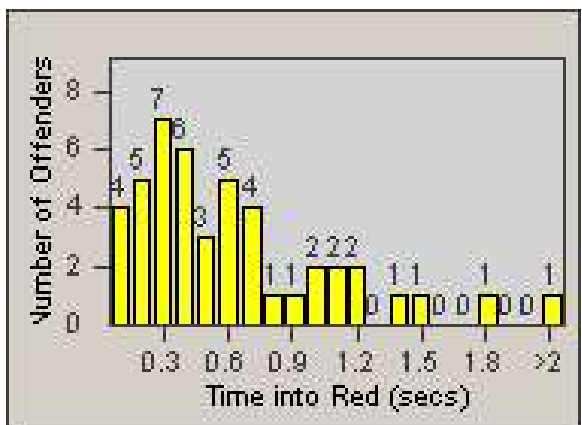

Redflex Redlight Offender Statistics

CONTRACT: Moreno Valley

LOCATION: MOR-PEAL-01 Perris Boulevard and Alessandro Boulevard

DATE FROM: 1/Jan/2009

DATE TO: 31/Jan/2009

LANE 1

LANE 2

LANE 3

Redflex Redlight Offender Statistics

CONTRACT: Moreno Valley

LOCATION: MOR-PEAL-01 Perris Boulevard and Alessandro Boulevard

DATE FROM: 1/Jan/2009

DATE TO: 31/Jan/2009