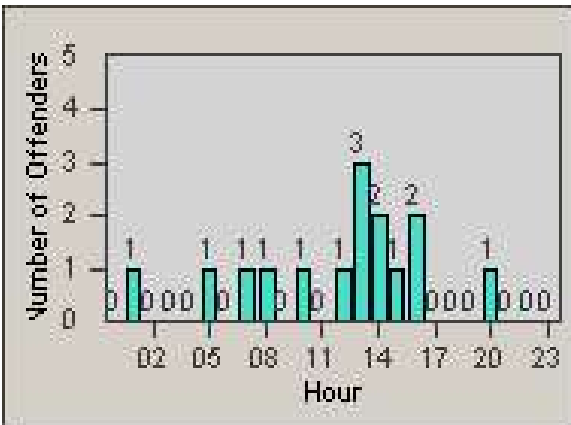

Redflex Redlight Offender Statistics

CONTRACT: Moreno Valley

LOCATION: MOR-PEAL-01 Perris Boulevard and Alessandro Boulevard

DATE FROM: 1/Jan/2009

DATE TO: 31/Jan/2009

LANE 1

LANE 2

LANE 3

Redflex Redlight Offender Statistics

CONTRACT: Moreno Valley

LOCATION: MOR-PEAL-01 Perris Boulevard and Alessandro Boulevard

DATE FROM: 1/Jan/2009

DATE TO: 31/Jan/2009