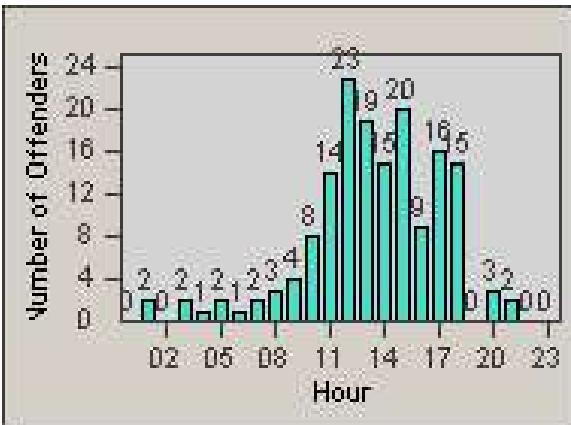

Redflex Redlight Offender Statistics

CONTRACT: Moreno Valley

LOCATION: MOR-PEAL-01 Perris Boulevard and Alessandro Boulevard

DATE FROM: 1/Jul/2009

DATE TO: 31/Jul/2009

LANE 1

LANE 2

LANE 3

Redflex Redlight Offender Statistics

CONTRACT: Moreno Valley

LOCATION: MOR-PEAL-01 Perris Boulevard and Alessandro Boulevard

DATE FROM: 1/Jul/2009

DATE TO: 31/Jul/2009

LANE 4

LANE TOTAL

Redflex Redlight Offender Statistics