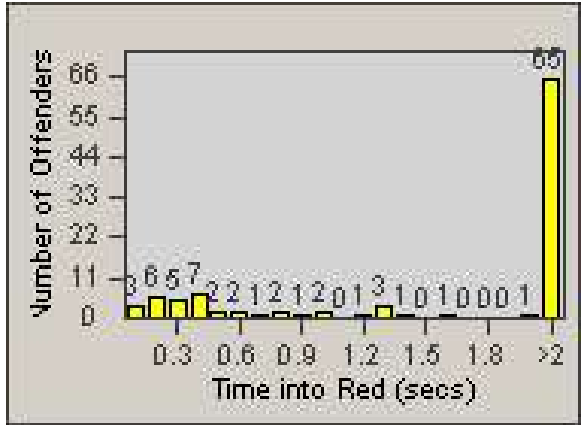

Redflex Redlight Offender Statistics

CONTRACT: Moreno Valley

LOCATION: MOR-PEAL-01 Perris Boulevard and Alessandro Boulevard

DATE FROM: 1/Jul/2009

DATE TO: 31/Jul/2009

LANE 1

LANE 2

LANE 3

Redflex Redlight Offender Statistics

CONTRACT: Moreno Valley

LOCATION: MOR-PEAL-01 Perris Boulevard and Alessandro Boulevard

DATE FROM: 1/Jul/2009

DATE TO: 31/Jul/2009

LANE 4

LANE TOTAL

Redflex Redlight Offender Statistics