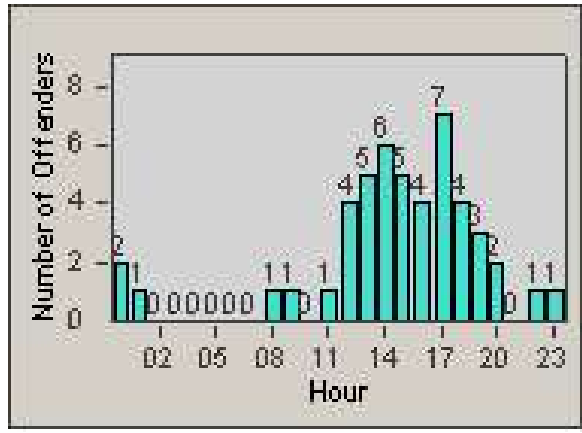

Redflex Redlight Offender Statistics

CONTRACT: Moreno Valley

LOCATION: MOR-PEAL-01 Perris Boulevard and Alessandro Boulevard

DATE FROM: 1/Jul/2009

DATE TO: 31/Jul/2009

LANE 4

LANE TOTAL

Redflex Redlight Offender Statistics