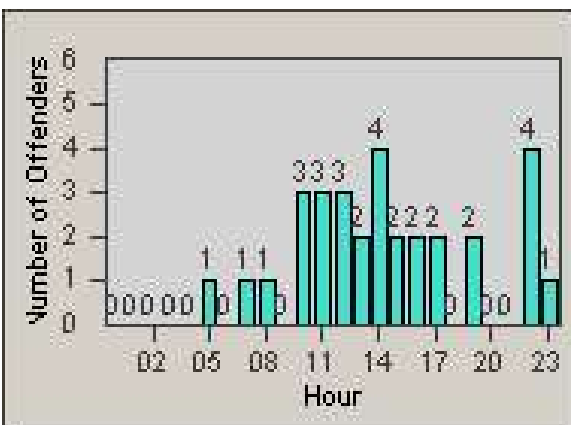

Redflex Redlight Offender Statistics

CONTRACT: Moreno Valley

LOCATION: MOR-PEAL-01 Perris Boulevard and Alessandro Boulevard

DATE FROM: 1/Jul/2009

DATE TO: 31/Jul/2009

LANE 1

LANE 2

LANE 3

Redflex Redlight Offender Statistics

CONTRACT: Moreno Valley

LOCATION: MOR-PEAL-01 Perris Boulevard and Alessandro Boulevard

DATE FROM: 1/Jul/2009

DATE TO: 31/Jul/2009

LANE 4

LANE TOTAL

Redflex Redlight Offender Statistics