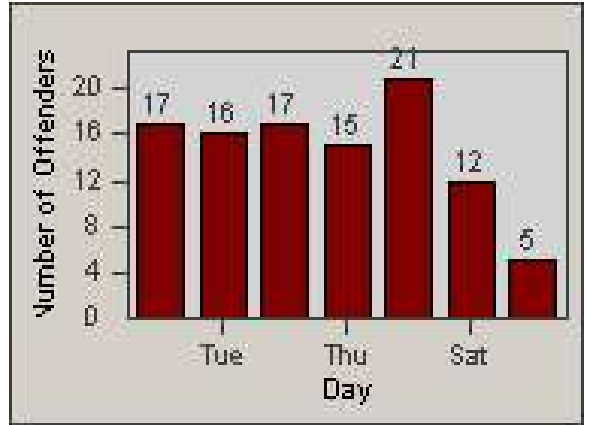

Redflex Redlight Offender Statistics

CONTRACT: Moreno Valley

LOCATION: MOR-PEAL-01 Perris Boulevard and Alessandro Boulevard

DATE FROM: 1/Jul/2009

DATE TO: 31/Jul/2009

LANE 4

LANE TOTAL

Redflex Redlight Offender Statistics