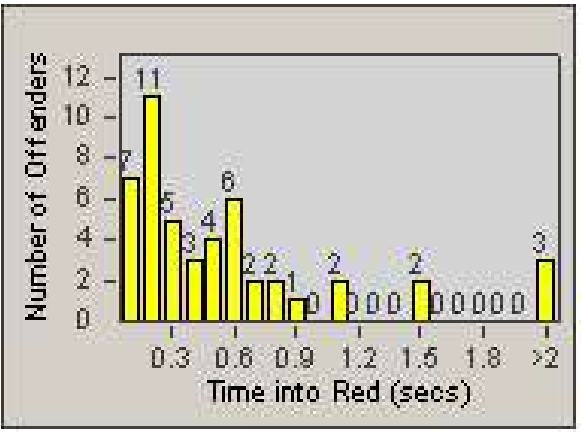

Redflex Redlight Offender Statistics

CONTRACT: Moreno Valley

LOCATION: MOR-PEAL-01 Perris Boulevard and Alessandro Boulevard

DATE FROM: 1/Jul/2009

DATE TO: 31/Jul/2009

LANE 4

LANE TOTAL

Redflex Redlight Offender Statistics