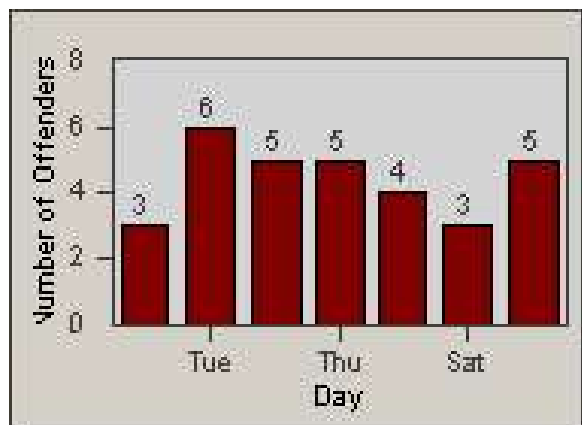

Redflex Redlight Offender Statistics

CONTRACT: Moreno Valley

LOCATION: MOR-PEAL-01 Perris Boulevard and Alessandro Boulevard

DATE FROM: 1/Jul/2009

DATE TO: 31/Jul/2009

LANE 1

LANE 2

LANE 3

Redflex Redlight Offender Statistics

CONTRACT: Moreno Valley

LOCATION: MOR-PEAL-01 Perris Boulevard and Alessandro Boulevard

DATE FROM: 1/Jul/2009

DATE TO: 31/Jul/2009

LANE 4

LANE TOTAL

Redflex Redlight Offender Statistics