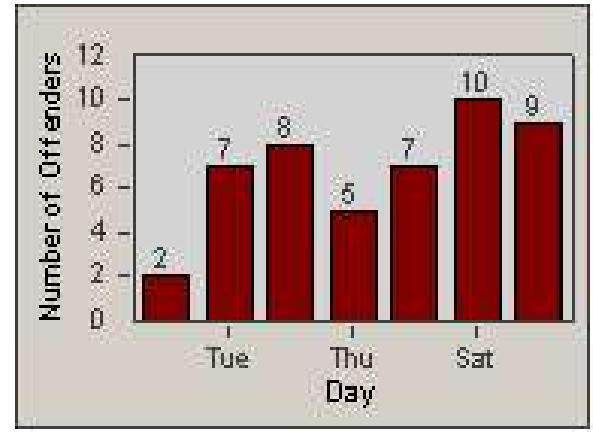

Redflex Redlight Offender Statistics

CONTRACT: Moreno Valley

LOCATION: MOR-PEAL-01 Perris Boulevard and Alessandro Boulevard

DATE FROM: 1/Jul/2009

DATE TO: 31/Jul/2009

LANE 4

LANE TOTAL

Redflex Redlight Offender Statistics