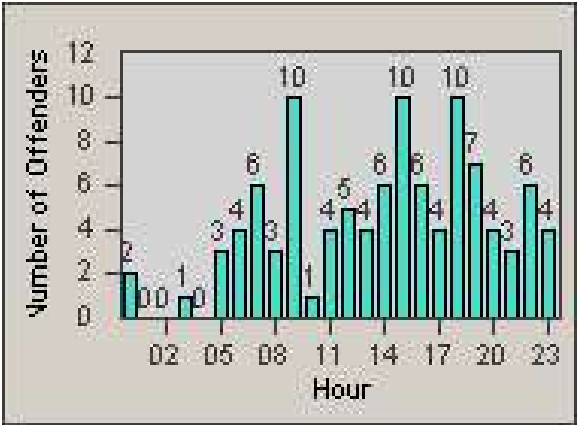

Redflex Redlight Offender Statistics

CONTRACT: Moreno Valley

LOCATION: MOR-PEAL-01 Perris Boulevard and Alessandro Boulevard

DATE FROM: 1/Jul/2009

DATE TO: 31/Jul/2009

LANE 1

LANE 2

LANE 3

Redflex Redlight Offender Statistics

CONTRACT: Moreno Valley

LOCATION: MOR-PEAL-01 Perris Boulevard and Alessandro Boulevard

DATE FROM: 1/Jul/2009

DATE TO: 31/Jul/2009

LANE 4

LANE TOTAL

Redflex Redlight Offender Statistics