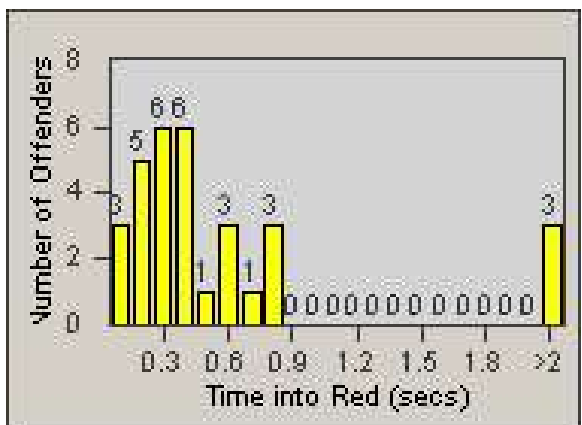

Redflex Redlight Offender Statistics

CONTRACT: Moreno Valley

LOCATION: MOR-PEAL-01 Perris Boulevard and Alessandro Boulevard

DATE FROM: 1/Jul/2009

DATE TO: 31/Jul/2009

LANE 1

LANE 2

LANE 3

Redflex Redlight Offender Statistics

CONTRACT: Moreno Valley

LOCATION: MOR-PEAL-01 Perris Boulevard and Alessandro Boulevard

DATE FROM: 1/Jul/2009

DATE TO: 31/Jul/2009

LANE 4

LANE TOTAL

Redflex Redlight Offender Statistics