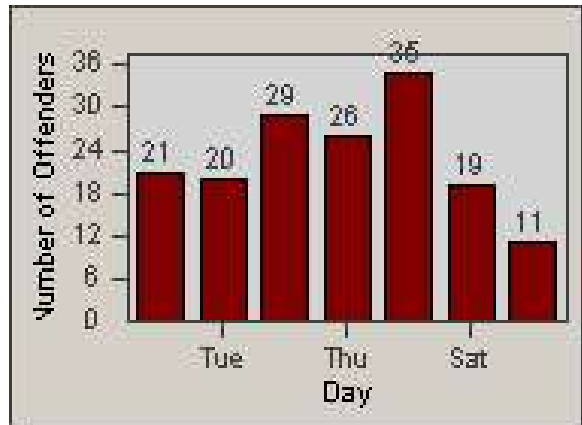

Redflex Redlight Offender Statistics

CONTRACT: Moreno Valley

LOCATION: MOR-PEAL-01 Perris Boulevard and Alessandro Boulevard

DATE FROM: 1/Jul/2009

DATE TO: 31/Jul/2009

LANE 1

LANE 2

LANE 3

Redflex Redlight Offender Statistics

CONTRACT: Moreno Valley

LOCATION: MOR-PEAL-01 Perris Boulevard and Alessandro Boulevard

DATE FROM: 1/Jul/2009

DATE TO: 31/Jul/2009

LANE 4

LANE TOTAL

Redflex Redlight Offender Statistics