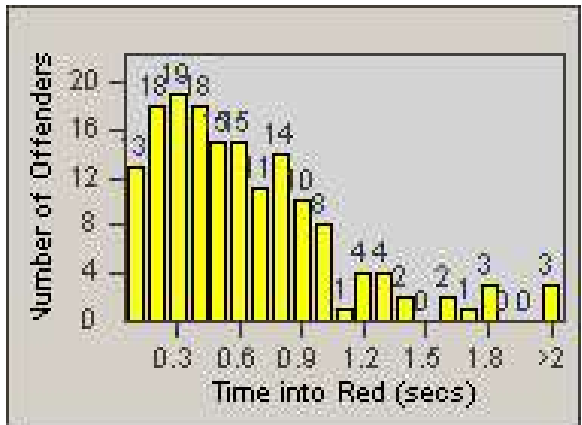

Redflex Redlight Offender Statistics

CONTRACT: Moreno Valley

LOCATION: MOR-PEAL-01 Perris Boulevard and Alessandro Boulevard

DATE FROM: 1/Jul/2009

DATE TO: 31/Jul/2009

LANE 1

LANE 2

LANE 3

Redflex Redlight Offender Statistics

CONTRACT: Moreno Valley

LOCATION: MOR-PEAL-01 Perris Boulevard and Alessandro Boulevard

DATE FROM: 1/Jul/2009

DATE TO: 31/Jul/2009

LANE 4

LANE TOTAL

Redflex Redlight Offender Statistics