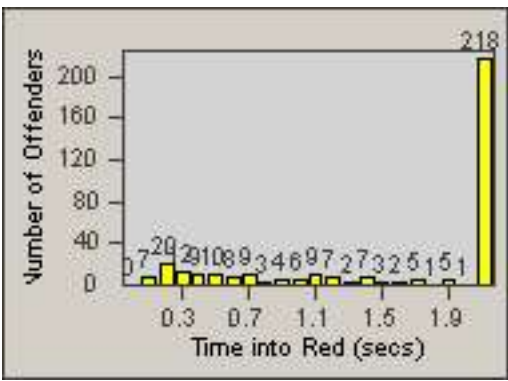

CONTRACT: Newark, CA
 DATE FROM: 01-Jun-2017

LOCATION: NWK-MOCE-01 Cedar Blvd
 DATE TO: 30-Jun-2017

LANE 4

LANE 5

LANE TOTAL

Redflex Redlight Offender Statistics

CONTRACT: Newark, CA LOCATION: NWK-MOCE-01 Cedar Blvd
DATE FROM: 01-Jun-2017 DATE TO: 30-Jun-2017