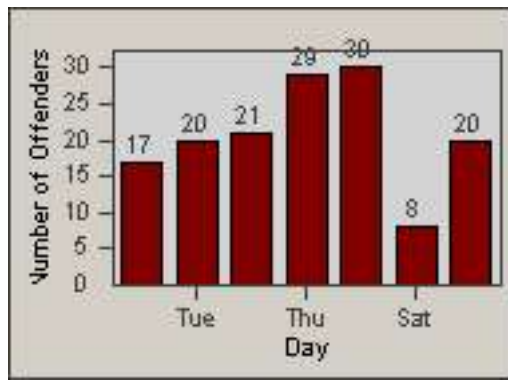

DATE FROM: 01-Jun-2017

DATE TO: 30-Jun-2017

LANE 4

LANE 5

LANE TOTAL

Redflex Redlight Offender Statistics

CONTRACT: Newark, CA LOCATION: NWK-CHMO-01 Cherry
DATE FROM: 01-Jun-2017 DATE TO: 30-Jun-2017

Redflex Redlight Offender Statistics