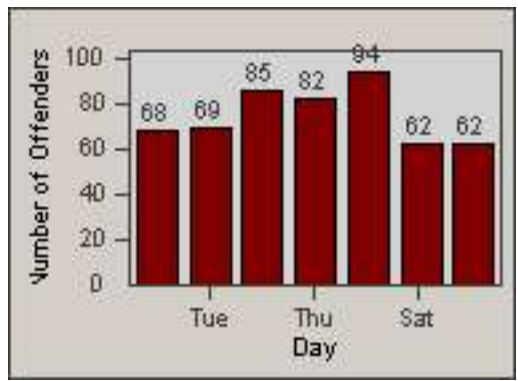

Redflex Redlight Offender Statistics

CONTRACT: Newark, CA
 DATE FROM: 01-Jun-2017

LOCATION: NWK-NEJA-03 Newark Blvd and Jarvis Ave
 DATE TO: 30-Jun-2017

LANE 4

LANE 5

LANE TOTAL

Redflex Redlight Offender Statistics