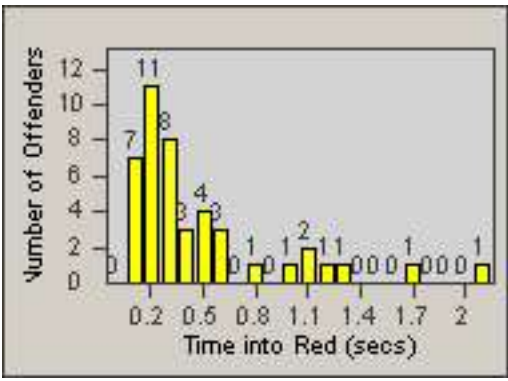

DATE FROM: 01-Jun-2017

DATE TO: 30-Jun-2017

LANE 1

LANE 2

LANE 3

Redflex Redlight Offender Statistics

CONTRACT: Newark, CA

LOCATION: NWK-CHMO-01 Cherry

DATE FROM: 01-Jun-2017

DATE TO: 30-Jun-2017

LANE 4

LANE 5

LANE TOTAL

Redflex Redlight Offender Statistics

CONTRACT: Newark, CA LOCATION: NWK-CHMO-01 Cherry
DATE FROM: 01-Jun-2017 DATE TO: 30-Jun-2017

Redflex Redlight Offender Statistics