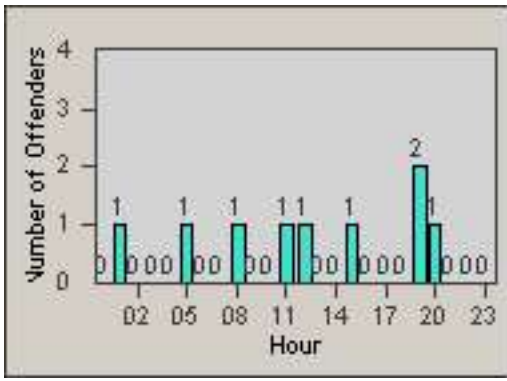

Redflex Redlight Offender Statistics

CONTRACT: Newark, CA

LOCATION: NWK-NEJA-03 Newark Blvd and Jarvis Ave

DATE FROM: 01-Jun-2017

DATE TO: 30-Jun-2017

LANE 1

LANE 2

LANE 3

Redflex Redlight Offender Statistics

CONTRACT: Newark, CA
 DATE FROM: 01-Jun-2017

LOCATION: NWK-NEJA-03 Newark Blvd and Jarvis Ave
 DATE TO: 30-Jun-2017

LANE 4

LANE 5

LANE TOTAL

Redflex Redlight Offender Statistics