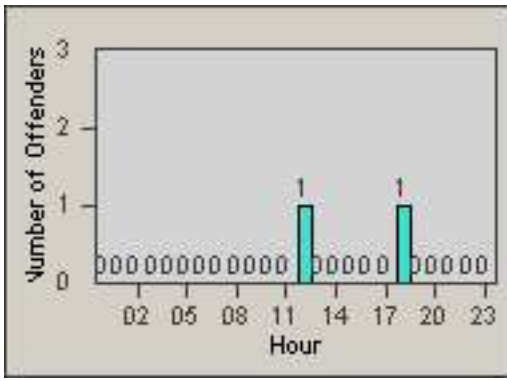

Redflex Redlight Offender Statistics

CONTRACT: Newark, CA

LOCATION: NWK-CEMO-01 Cedar Blvd

DATE FROM: 01-Jun-2017

DATE TO: 30-Jun-2017

LANE 1

LANE 2

LANE 3

Redflex Redlight Offender Statistics

CONTRACT: Newark, CA

LOCATION: NWK-CEMO-01 Cedar Blvd

DATE FROM: 01-Jun-2017

DATE TO: 30-Jun-2017

LANE 4

LANE 5

LANE TOTAL

Redflex Redlight Offender Statistics

CONTRACT: Newark, CA LOCATION: NWK-CEMO-01 Cedar Blvd
DATE FROM: 01-Jun-2017 DATE TO: 30-Jun-2017

Redflex Redlight Offender Statistics

CONTRACT: Newark, CA

LOCATION: NWK-CHMO-01 Cherry