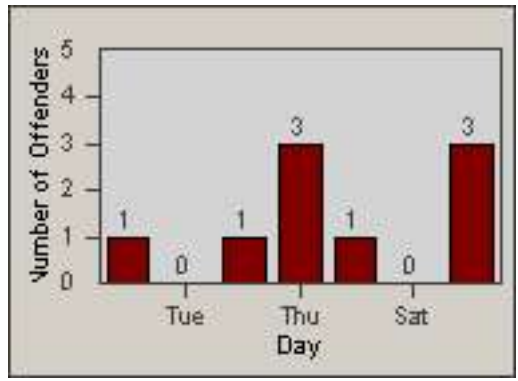

Redflex Redlight Offender Statistics

CONTRACT: Newark, CA

LOCATION: NWK-NEJA-03 Newark Blvd and Jarvis Ave

DATE FROM: 01-Jun-2017

DATE TO: 30-Jun-2017

LANE 1

LANE 2

LANE 3

Redflex Redlight Offender Statistics

CONTRACT: Newark, CA
 DATE FROM: 01-Jun-2017

LOCATION: NWK-NEJA-03 Newark Blvd and Jarvis Ave
 DATE TO: 30-Jun-2017

LANE 4

LANE 5

LANE TOTAL

Redflex Redlight Offender Statistics