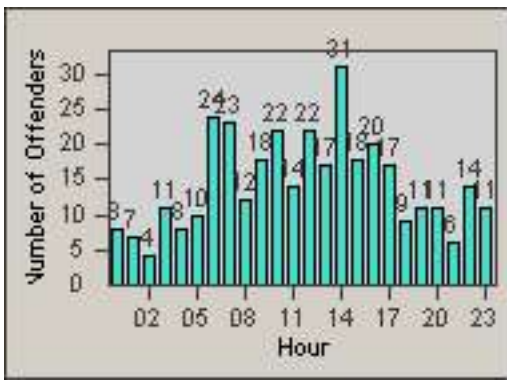

CONTRACT: Newark, CA
 DATE FROM: 01-Jun-2017

LOCATION: NWK-MOCE-01 Cedar Blvd
 DATE TO: 30-Jun-2017

LANE 4

LANE 5

LANE TOTAL

Redflex Redlight Offender Statistics

CONTRACT: Newark, CA LOCATION: NWK-MOCE-01 Cedar Blvd
DATE FROM: 01-Jun-2017 DATE TO: 30-Jun-2017

Redflex Redlight Offender Statistics

CONTRACT: Newark, CA

LOCATION: NWK-NEJA-03 Newark Blvd and Jarvis Ave

DATE FROM: 01-Jun-2017

DATE TO: 30-Jun-2017

LANE 1

LANE 2

LANE 3

Redflex Redlight Offender Statistics

CONTRACT: Newark, CA
 DATE FROM: 01-Jun-2017

LOCATION: NWK-NEJA-03 Newark Blvd and Jarvis Ave
 DATE TO: 30-Jun-2017

LANE 4

LANE 5

LANE TOTAL

Redflex Redlight Offender Statistics