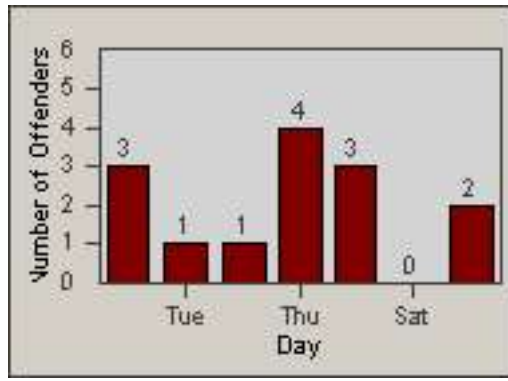

CONTRACT: Newark, CA
 DATE FROM: 01-Jun-2017

LOCATION: NWK-MOCE-01 Cedar Blvd
 DATE TO: 30-Jun-2017

LANE 4

LANE 5

LANE TOTAL

Redflex Redlight Offender Statistics

CONTRACT: Newark, CA LOCATION: NWK-MOCE-01 Cedar Blvd
DATE FROM: 01-Jun-2017 DATE TO: 30-Jun-2017