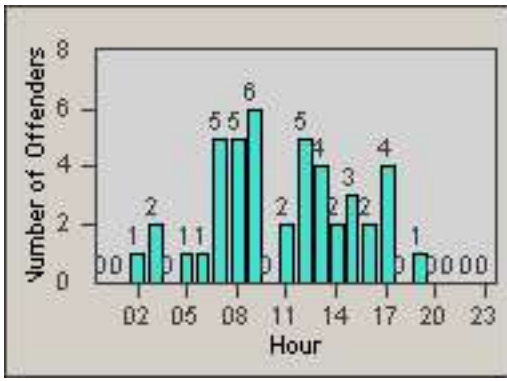

Redflex Redlight Offender Statistics

CONTRACT: Newark, CA LOCATION: NWK-CEMO-01 Cedar Blvd
DATE FROM: 01-Jun-2017 DATE TO: 30-Jun-2017

Redflex Redlight Offender Statistics

CONTRACT: Newark, CA

LOCATION: NWK-CHMO-01 Cherry

DATE FROM: 01-Jun-2017

DATE TO: 30-Jun-2017

LANE 1

LANE 2

LANE 3

Redflex Redlight Offender Statistics

CONTRACT: Newark, CA

LOCATION: NWK-CHMO-01 Cherry

DATE FROM: 01-Jun-2017

DATE TO: 30-Jun-2017

LANE 4

LANE 5

LANE TOTAL

Redflex Redlight Offender Statistics

CONTRACT: Newark, CA LOCATION: NWK-CHMO-01 Cherry
DATE FROM: 01-Jun-2017 DATE TO: 30-Jun-2017

Redflex Redlight Offender Statistics