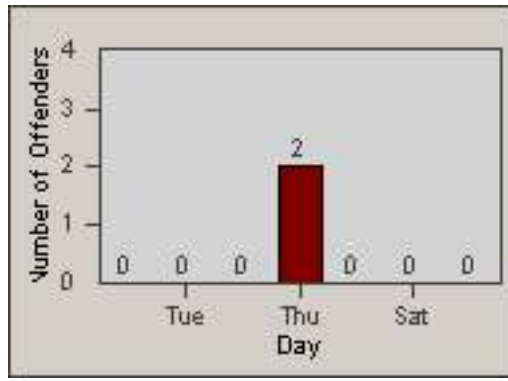

Redflex Redlight Offender Statistics

CONTRACT: Newark, CA

LOCATION: NWK-CEMO-01 Cedar Blvd

DATE FROM: 01-Jun-2017

DATE TO: 30-Jun-2017

LANE 1

LANE 2

LANE 3

Redflex Redlight Offender Statistics

CONTRACT: Newark, CA

LOCATION: NWK-CEMO-01 Cedar Blvd

DATE FROM: 01-Jun-2017

DATE TO: 30-Jun-2017

LANE 4

LANE 5

LANE TOTAL