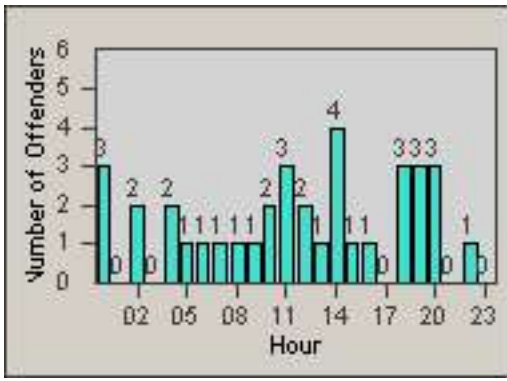

Redflex Redlight Offender Statistics

CONTRACT: Newark, CA LOCATION: NWK-CEMO-01 Cedar Blvd
DATE FROM: 01-Jun-2017 DATE TO: 30-Jun-2017

Redflex Redlight Offender Statistics

CONTRACT: Newark, CA

LOCATION: NWK-CHMO-01 Cherry

DATE FROM: 01-Jun-2017

DATE TO: 30-Jun-2017

LANE 1

LANE 2

LANE 3

Redflex Redlight Offender Statistics

CONTRACT: Newark, CA

LOCATION: NWK-CHMO-01 Cherry