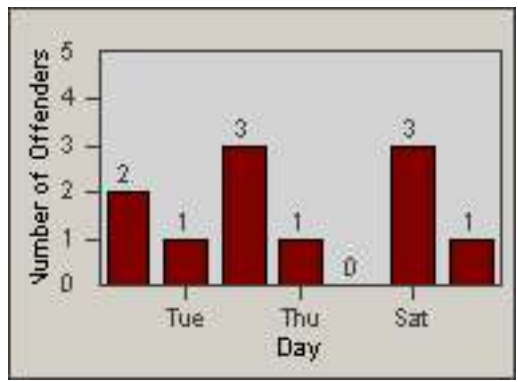

Redflex Redlight Offender Statistics

CONTRACT: Newark, CA

LOCATION: NWK-MOCE-01 Cedar Blvd

DATE FROM: 01-Jun-2017

DATE TO: 30-Jun-2017

LANE 1

LANE 2

LANE 3