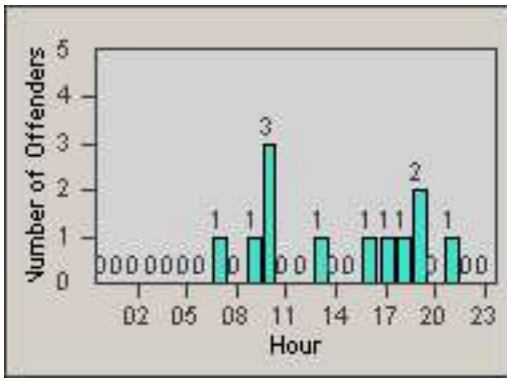

Redflex Redlight Offender Statistics

CONTRACT: Newark, CA

LOCATION: NWK-NEJA-03 Newark Blvd and Jarvis Ave

DATE FROM: 01-Jun-2017

DATE TO: 30-Jun-2017

LANE 1

LANE 2

LANE 3

Redflex Redlight Offender Statistics

CONTRACT: Newark, CA
 DATE FROM: 01-Jun-2017

LOCATION: NWK-NEJA-03 Newark Blvd and Jarvis Ave
 DATE TO: 30-Jun-2017

LANE 4

LANE 5

LANE TOTAL

Redflex Redlight Offender Statistics