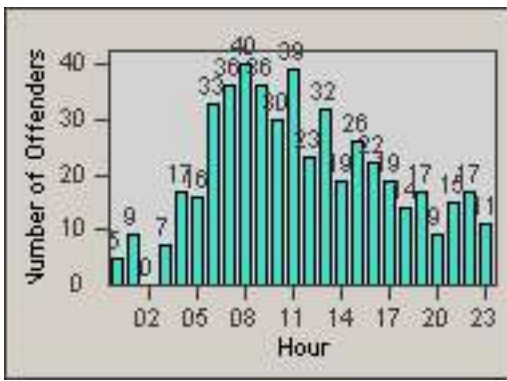

Redflex Redlight Offender Statistics

CONTRACT: Newark, CA
 DATE FROM: 01-Jun-2017

LOCATION: NWK-NEJA-03 Newark Blvd and Jarvis Ave
 DATE TO: 30-Jun-2017

LANE 4

LANE 5

LANE TOTAL

Redflex Redlight Offender Statistics