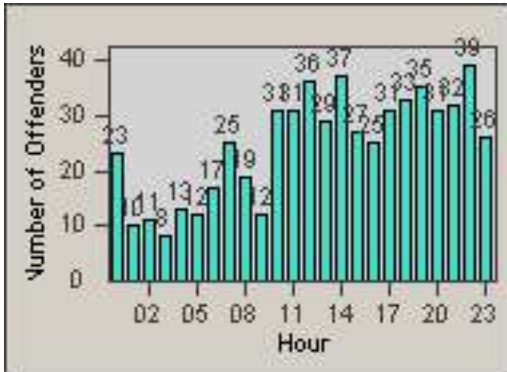

Redflex Redlight Offender Statistics

CONTRACT: Newark, CA

LOCATION: NWK-CEMO-01 Cedar Blvd

DATE FROM: 01-Jun-2017

DATE TO: 30-Jun-2017

LANE 4

LANE 5

LANE TOTAL

Redflex Redlight Offender Statistics

CONTRACT: Newark, CA LOCATION: NWK-CEMO-01 Cedar Blvd
DATE FROM: 01-Jun-2017 DATE TO: 30-Jun-2017

Redflex Redlight Offender Statistics

CONTRACT: Newark, CA

LOCATION: NWK-CHMO-01 Cherry