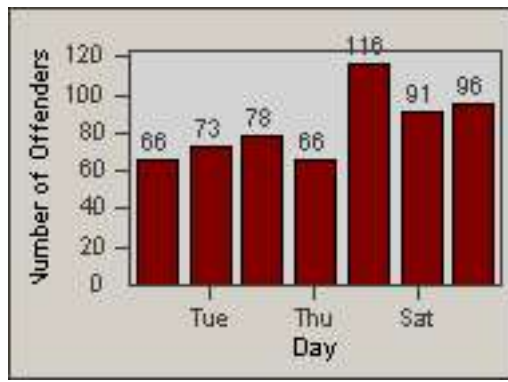

Redflex Redlight Offender Statistics

CONTRACT: Newark, CA

LOCATION: NWK-CEMO-01 Cedar Blvd

DATE FROM: 01-Jun-2017

DATE TO: 30-Jun-2017

LANE 1

LANE 2

LANE 3

Redflex Redlight Offender Statistics

CONTRACT: Newark, CA

LOCATION: NWK-CEMO-01 Cedar Blvd

DATE FROM: 01-Jun-2017

DATE TO: 30-Jun-2017

LANE 4

LANE 5

LANE TOTAL