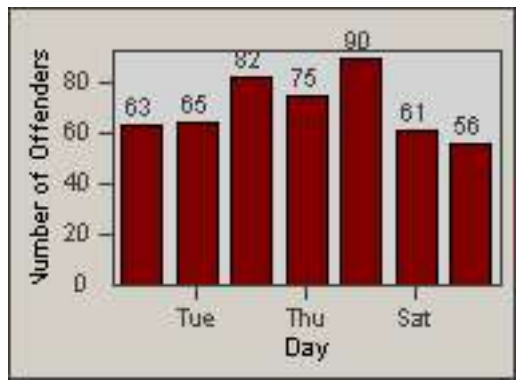

Redflex Redlight Offender Statistics

CONTRACT: Newark, CA
 DATE FROM: 01-Jun-2017

LOCATION: NWK-NEJA-03 Newark Blvd and Jarvis Ave
 DATE TO: 30-Jun-2017

LANE 4

LANE 5

LANE TOTAL

Redflex Redlight Offender Statistics