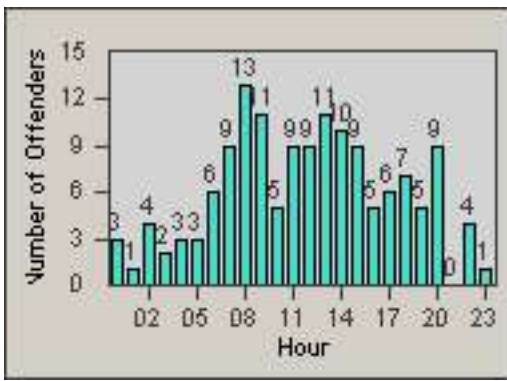

DATE FROM: 01-Jun-2017

DATE TO: 30-Jun-2017

LANE 4

LANE 5

LANE TOTAL

Redflex Redlight Offender Statistics

CONTRACT: Newark, CA LOCATION: NWK-CHMO-01 Cherry
DATE FROM: 01-Jun-2017 DATE TO: 30-Jun-2017

Redflex Redlight Offender Statistics