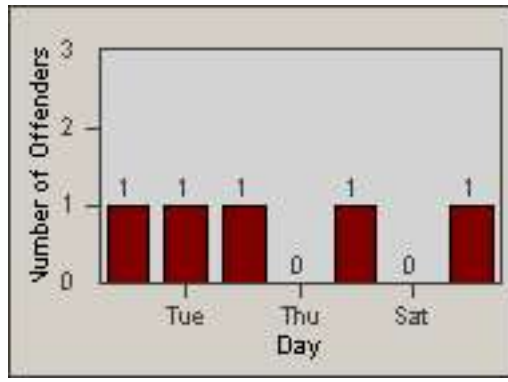

Redflex Redlight Offender Statistics

CONTRACT: Newark, CA

LOCATION: NWK-CEMO-01 Cedar Blvd

DATE FROM: 01-Jun-2017

DATE TO: 30-Jun-2017

LANE 1

LANE 2

LANE 3

Redflex Redlight Offender Statistics

CONTRACT: Newark, CA

LOCATION: NWK-CEMO-01 Cedar Blvd

DATE FROM: 01-Jun-2017

DATE TO: 30-Jun-2017

LANE 4

LANE 5

LANE TOTAL