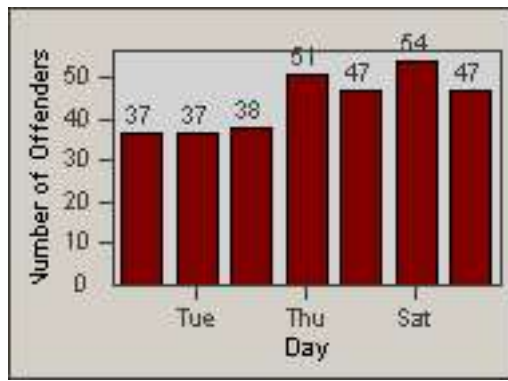

CONTRACT: Newark, CA
 DATE FROM: 01-Jun-2017

LOCATION: NWK-MOCE-01 Cedar Blvd
 DATE TO: 30-Jun-2017

LANE 4

LANE 5

LANE TOTAL

Redflex Redlight Offender Statistics

CONTRACT: Newark, CA LOCATION: NWK-MOCE-01 Cedar Blvd
DATE FROM: 01-Jun-2017 DATE TO: 30-Jun-2017