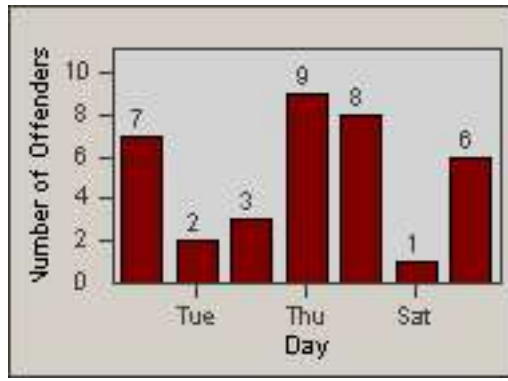

Redflex Redlight Offender Statistics

CONTRACT: Newark, CA

LOCATION: NWK-CHMO-01 Cherry

DATE FROM: 01-Jun-2017

DATE TO: 30-Jun-2017

LANE 1

LANE 2

LANE 3