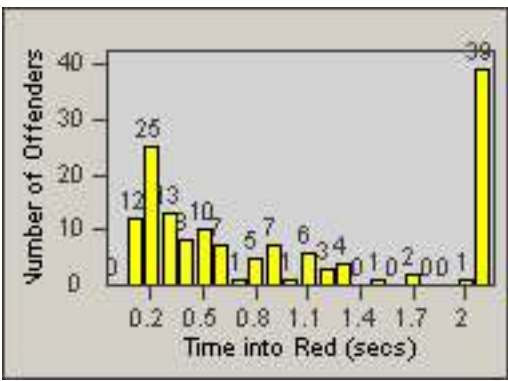

DATE FROM: 01-Jun-2017

DATE TO: 30-Jun-2017

LANE 4

LANE 5

LANE TOTAL

Redflex Redlight Offender Statistics

CONTRACT: Newark, CA LOCATION: NWK-CHMO-01 Cherry
DATE FROM: 01-Jun-2017 DATE TO: 30-Jun-2017

Redflex Redlight Offender Statistics