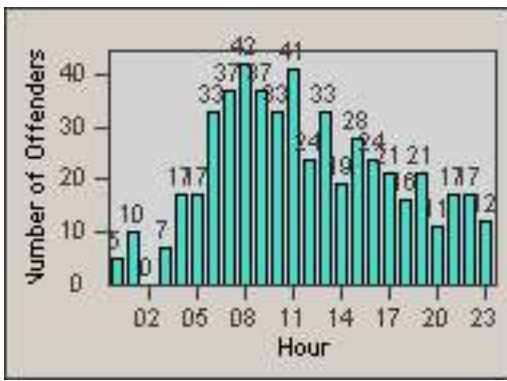

Redflex Redlight Offender Statistics

CONTRACT: Newark, CA

LOCATION: NWK-NEJA-03 Newark Blvd and Jarvis Ave

DATE FROM: 01-Jun-2017

DATE TO: 30-Jun-2017

LANE 1

LANE 2

LANE 3

Redflex Redlight Offender Statistics

CONTRACT: Newark, CA
 DATE FROM: 01-Jun-2017

LOCATION: NWK-NEJA-03 Newark Blvd and Jarvis Ave
 DATE TO: 30-Jun-2017

LANE 4

LANE 5

LANE TOTAL

Redflex Redlight Offender Statistics