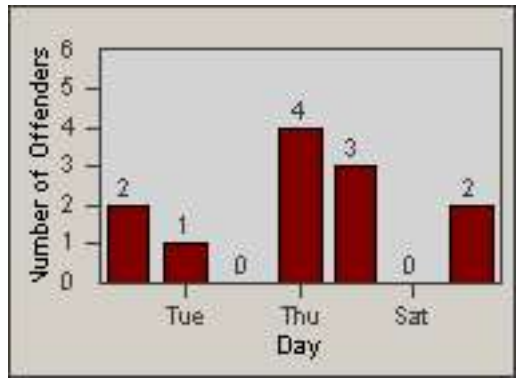

Redflex Redlight Offender Statistics

CONTRACT: Newark, CA

LOCATION: NWK-NEJA-03 Newark Blvd and Jarvis Ave

DATE FROM: 01-Jun-2017

DATE TO: 30-Jun-2017

LANE 1

LANE 2

LANE 3