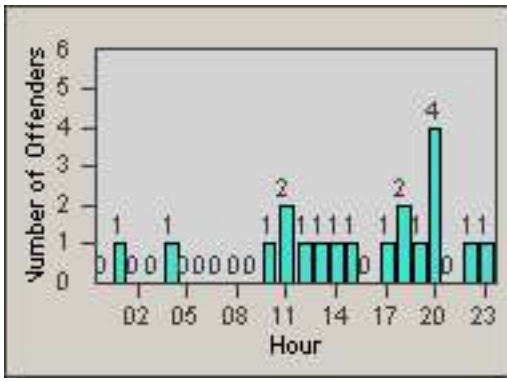

Redflex Redlight Offender Statistics

CONTRACT: Newark, CA

LOCATION: NWK-CEMO-01 Cedar Blvd

DATE FROM: 01-Jun-2017

DATE TO: 30-Jun-2017

LANE 4

LANE 5

LANE TOTAL

Redflex Redlight Offender Statistics

CONTRACT: Newark, CA LOCATION: NWK-CEMO-01 Cedar Blvd
DATE FROM: 01-Jun-2017 DATE TO: 30-Jun-2017

Redflex Redlight Offender Statistics

CONTRACT: Newark, CA

LOCATION: NWK-CHMO-01 Cherry

DATE FROM: 01-Jun-2017

DATE TO: 30-Jun-2017

LANE 1

LANE 2

LANE 3

Redflex Redlight Offender Statistics

CONTRACT: Newark, CA

LOCATION: NWK-CHMO-01 Cherry