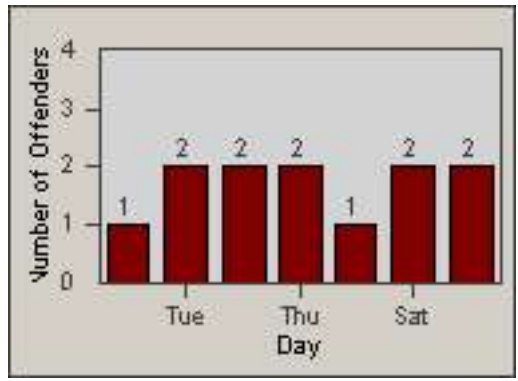

CONTRACT: Newark, CA

LOCATION: NWK-MOCE-01 Cedar Blvd

DATE FROM: 01-Jun-2017

DATE TO: 30-Jun-2017

LANE 1

LANE 2

LANE 3

Redflex Redlight Offender Statistics