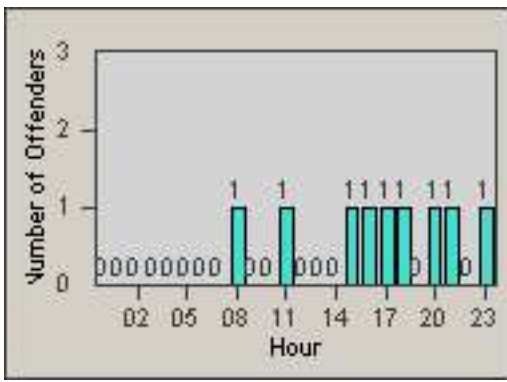

Redflex Redlight Offender Statistics

CONTRACT: Newark, CA

LOCATION: NWK-NEJA-03 Newark Blvd and Jarvis Ave

DATE FROM: 01-Jun-2017

DATE TO: 30-Jun-2017

LANE 1

LANE 2

LANE 3

Redflex Redlight Offender Statistics

CONTRACT: Newark, CA
 DATE FROM: 01-Jun-2017

LOCATION: NWK-NEJA-03 Newark Blvd and Jarvis Ave
 DATE TO: 30-Jun-2017

LANE 4

LANE 5

LANE TOTAL

Redflex Redlight Offender Statistics