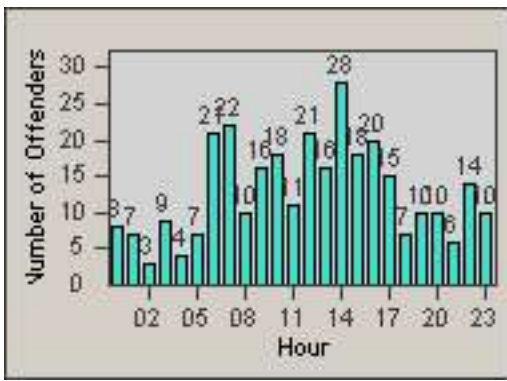

DATE FROM: 01-Jun-2017

DATE TO: 30-Jun-2017

LANE 4

LANE 5

LANE TOTAL

Redflex Redlight Offender Statistics

CONTRACT: Newark, CA LOCATION: NWK-CHMO-01 Cherry
DATE FROM: 01-Jun-2017 DATE TO: 30-Jun-2017

Redflex Redlight Offender Statistics

CONTRACT: Newark, CA

LOCATION: NWK-MOCE-01 Cedar Blvd

DATE FROM: 01-Jun-2017

DATE TO: 30-Jun-2017

LANE 1

LANE 2

LANE 3

Redflex Redlight Offender Statistics

CONTRACT: Newark, CA
 DATE FROM: 01-Jun-2017

LOCATION: NWK-MOCE-01 Cedar Blvd
 DATE TO: 30-Jun-2017

LANE 4

LANE 5

LANE TOTAL

Redflex Redlight Offender Statistics

CONTRACT: Newark, CA LOCATION: NWK-MOCE-01 Cedar Blvd
DATE FROM: 01-Jun-2017 DATE TO: 30-Jun-2017