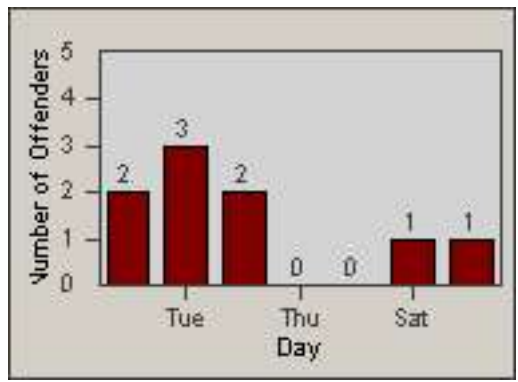

Redflex Redlight Offender Statistics

CONTRACT: Newark, CA

LOCATION: NWK-NEJA-03 Newark Blvd and Jarvis Ave

DATE FROM: 01-Jun-2017

DATE TO: 30-Jun-2017

LANE 1

LANE 2

LANE 3