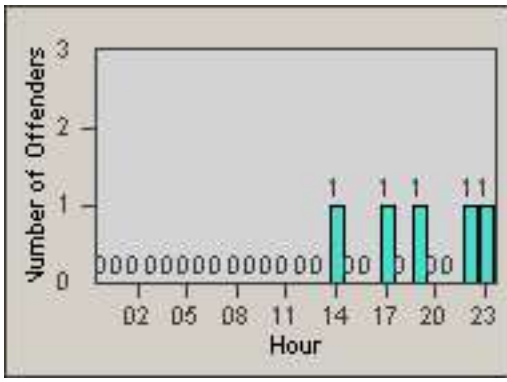

Redflex Redlight Offender Statistics

CONTRACT: Newark, CA

LOCATION: NWK-CEMO-01 Cedar Blvd

DATE FROM: 01-Jun-2017

DATE TO: 30-Jun-2017

LANE 1

LANE 2

LANE 3

Redflex Redlight Offender Statistics

CONTRACT: Newark, CA

LOCATION: NWK-CEMO-01 Cedar Blvd

DATE FROM: 01-Jun-2017

DATE TO: 30-Jun-2017

LANE 4

LANE 5

LANE TOTAL

Redflex Redlight Offender Statistics

CONTRACT: Newark, CA LOCATION: NWK-CEMO-01 Cedar Blvd
DATE FROM: 01-Jun-2017 DATE TO: 30-Jun-2017

Redflex Redlight Offender Statistics

CONTRACT: Newark, CA

LOCATION: NWK-CHMO-01 Cherry