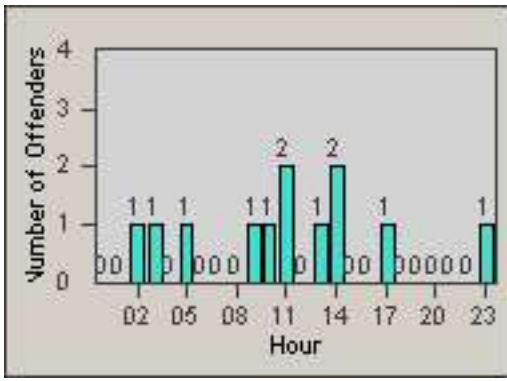

Redflex Redlight Offender Statistics

CONTRACT: Newark, CA

LOCATION: NWK-MOCE-01 Cedar Blvd

DATE FROM: 01-Jun-2017

DATE TO: 30-Jun-2017

LANE 1

LANE 2

LANE 3