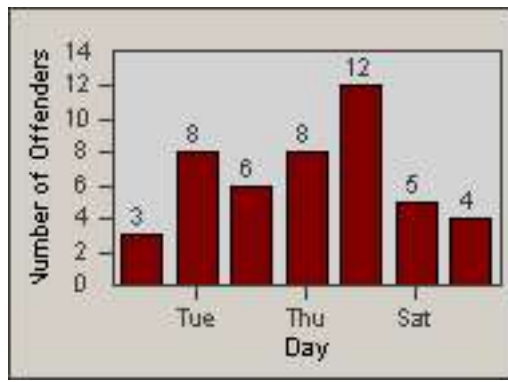

DATE FROM: 01-Jun-2017

DATE TO: 30-Jun-2017

LANE 1

LANE 2

LANE 3

Redflex Redlight Offender Statistics

CONTRACT: Newark, CA

LOCATION: NWK-CHMO-01 Cherry

DATE FROM: 01-Jun-2017

DATE TO: 30-Jun-2017

LANE 4

LANE 5

LANE TOTAL

Redflex Redlight Offender Statistics

CONTRACT: Newark, CA LOCATION: NWK-CHMO-01 Cherry
DATE FROM: 01-Jun-2017 DATE TO: 30-Jun-2017

Redflex Redlight Offender Statistics