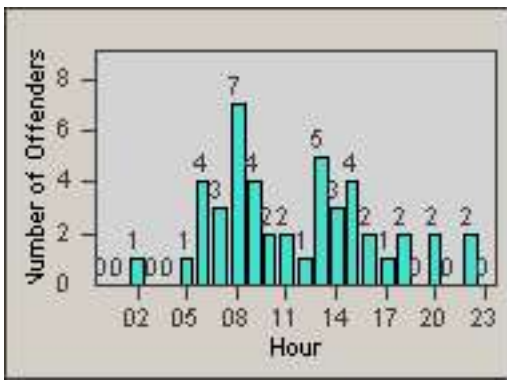

Redflex Redlight Offender Statistics

CONTRACT: Newark, CA LOCATION: NWK-CEMO-01 Cedar Blvd
DATE FROM: 01-Jun-2017 DATE TO: 30-Jun-2017

Redflex Redlight Offender Statistics

CONTRACT: Newark, CA

LOCATION: NWK-CHMO-01 Cherry

DATE FROM: 01-Jun-2017

DATE TO: 30-Jun-2017

LANE 1

LANE 2

LANE 3

Redflex Redlight Offender Statistics

CONTRACT: Newark, CA

LOCATION: NWK-CHMO-01 Cherry

DATE FROM: 01-Jun-2017

DATE TO: 30-Jun-2017

LANE 4

LANE 5

LANE TOTAL

Redflex Redlight Offender Statistics

CONTRACT: Newark, CA LOCATION: NWK-CHMO-01 Cherry
DATE FROM: 01-Jun-2017 DATE TO: 30-Jun-2017

Redflex Redlight Offender Statistics