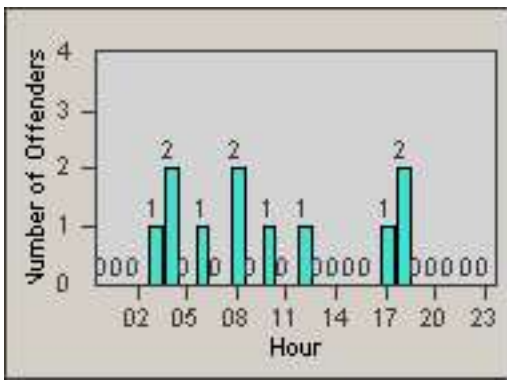

CONTRACT: Newark, CA

LOCATION: NWK-MOCE-01 Cedar Blvd

DATE FROM: 01-Jun-2017

DATE TO: 30-Jun-2017

LANE 1

LANE 2

LANE 3

Redflex Redlight Offender Statistics

CONTRACT: Newark, CA
 DATE FROM: 01-Jun-2017

LOCATION: NWK-MOCE-01 Cedar Blvd
 DATE TO: 30-Jun-2017

LANE 4

LANE 5

LANE TOTAL

Redflex Redlight Offender Statistics

CONTRACT: Newark, CA LOCATION: NWK-MOCE-01 Cedar Blvd
DATE FROM: 01-Jun-2017 DATE TO: 30-Jun-2017