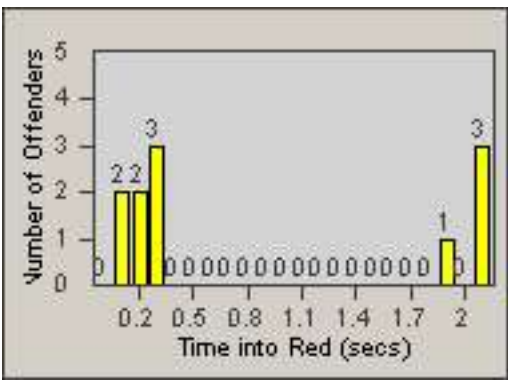

CONTRACT: Newark, CA

LOCATION: NWK-MOCE-01 Cedar Blvd

DATE FROM: 01-Jun-2017

DATE TO: 30-Jun-2017

LANE 1

LANE 2

LANE 3

Redflex Redlight Offender Statistics