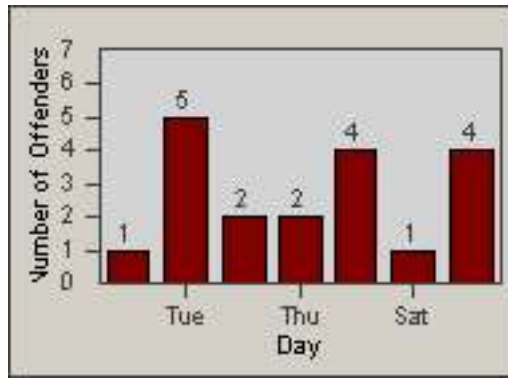

Redflex Redlight Offender Statistics

CONTRACT: Newark, CA

LOCATION: NWK-CHMO-01 Cherry

DATE FROM: 01-Jun-2017

DATE TO: 30-Jun-2017

LANE 1