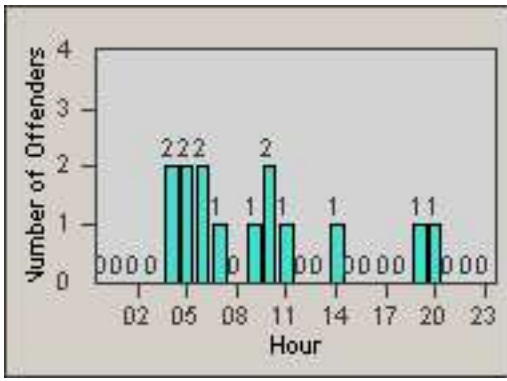

DATE FROM: 01-Jun-2017

DATE TO: 30-Jun-2017

LANE 4

LANE 5

LANE TOTAL

Redflex Redlight Offender Statistics

CONTRACT: Newark, CA LOCATION: NWK-CHMO-01 Cherry
DATE FROM: 01-Jun-2017 DATE TO: 30-Jun-2017

Redflex Redlight Offender Statistics

CONTRACT: Newark, CA

LOCATION: NWK-MOCE-01 Cedar Blvd

DATE FROM: 01-Jun-2017

DATE TO: 30-Jun-2017

LANE 1

LANE 2

LANE 3

Redflex Redlight Offender Statistics

CONTRACT: Newark, CA
 DATE FROM: 01-Jun-2017

LOCATION: NWK-MOCE-01 Cedar Blvd
 DATE TO: 30-Jun-2017

LANE 4

LANE 5

LANE TOTAL

Redflex Redlight Offender Statistics

CONTRACT: Newark, CA LOCATION: NWK-MOCE-01 Cedar Blvd
DATE FROM: 01-Jun-2017 DATE TO: 30-Jun-2017