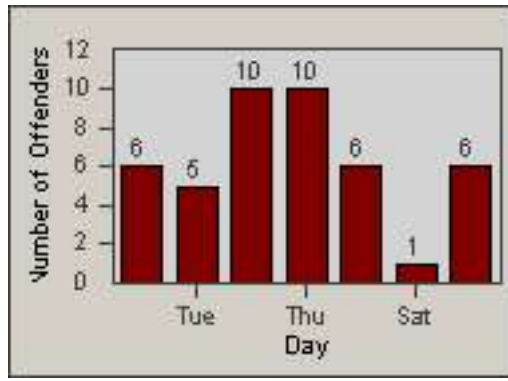

Redflex Redlight Offender Statistics

CONTRACT: Newark, CA

LOCATION: NWK-CHMO-01 Cherry

DATE FROM: 01-Jun-2017

DATE TO: 30-Jun-2017

LANE 4