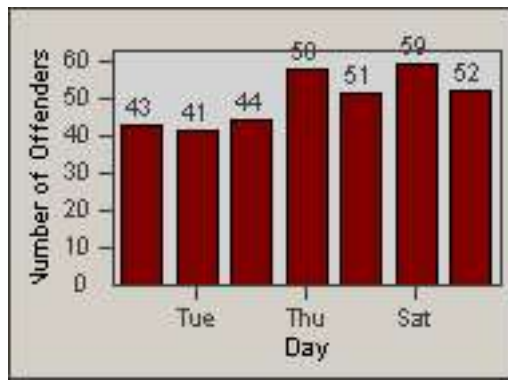

CONTRACT: Newark, CA
 DATE FROM: 01-Jun-2017

LOCATION: NWK-MOCE-01 Cedar Blvd
 DATE TO: 30-Jun-2017

LANE 4

LANE 5

LANE TOTAL

Redflex Redlight Offender Statistics

CONTRACT: Newark, CA LOCATION: NWK-MOCE-01 Cedar Blvd
DATE FROM: 01-Jun-2017 DATE TO: 30-Jun-2017