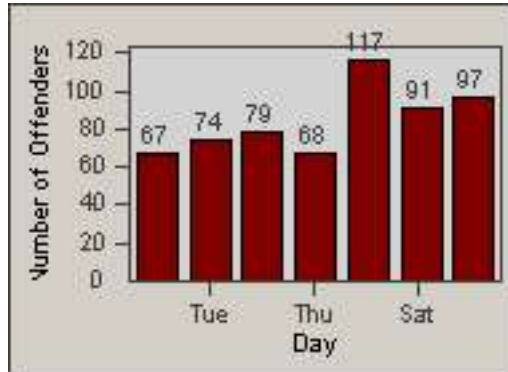

Redflex Redlight Offender Statistics

CONTRACT: Newark, CA

LOCATION: NWK-CEMO-01 Cedar Blvd

DATE FROM: 01-Jun-2017

DATE TO: 30-Jun-2017

LANE 4

LANE 5

LANE TOTAL