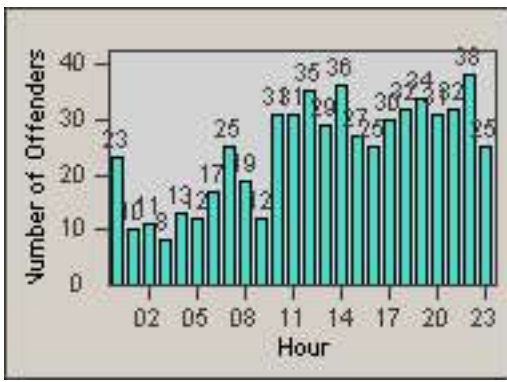

Redflex Redlight Offender Statistics

CONTRACT: Newark, CA

LOCATION: NWK-CEMO-01 Cedar Blvd

DATE FROM: 01-Jun-2017

DATE TO: 30-Jun-2017

LANE 1

LANE 2

LANE 3

Redflex Redlight Offender Statistics

CONTRACT: Newark, CA

LOCATION: NWK-CEMO-01 Cedar Blvd

DATE FROM: 01-Jun-2017

DATE TO: 30-Jun-2017

LANE 4

LANE 5

LANE TOTAL

Redflex Redlight Offender Statistics

CONTRACT: Newark, CA LOCATION: NWK-CEMO-01 Cedar Blvd
DATE FROM: 01-Jun-2017 DATE TO: 30-Jun-2017

Redflex Redlight Offender Statistics

CONTRACT: Newark, CA

LOCATION: NWK-CHMO-01 Cherry