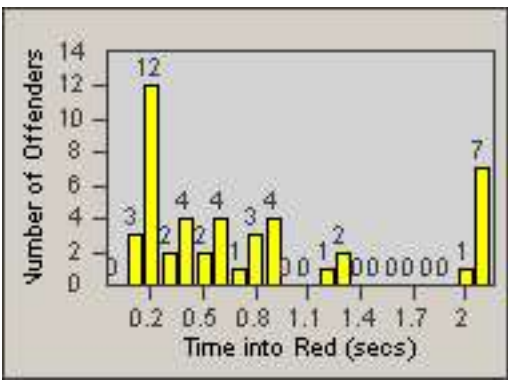

DATE FROM: 01-Jun-2017

DATE TO: 30-Jun-2017

LANE 1

LANE 2

LANE 3

Redflex Redlight Offender Statistics

CONTRACT: Newark, CA

LOCATION: NWK-CHMO-01 Cherry

DATE FROM: 01-Jun-2017

DATE TO: 30-Jun-2017

LANE 4

LANE 5

LANE TOTAL

Redflex Redlight Offender Statistics

CONTRACT: Newark, CA LOCATION: NWK-CHMO-01 Cherry
DATE FROM: 01-Jun-2017 DATE TO: 30-Jun-2017

Redflex Redlight Offender Statistics