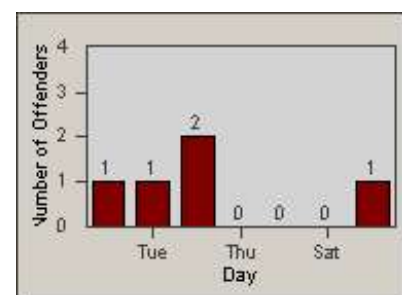

Redflex Redlight Offender Statistics

CONTRACT: Newark, CA
 DATE FROM: 1/Jul/2007

LOCATION: NWK-CHMO-01 Cherry
 DATE TO: 31/Jul/2007

LANE 1

LANE 2

LANE 3

Redflex Redlight Offender Statistics

CONTRACT: Newark, CA
 DATE FROM: 1/Jul/2007

LOCATION: NWK-CHMO-01 Cherry
 DATE TO: 31/Jul/2007

LANE 4

LANE 5

Redflex Redlight Offender Statistics

CONTRACT: Newark, CA
DATE FROM: 1/Jul/2007

LOCATION: NWK-CHMO-01 Cherry
DATE TO: 31/Jul/2007

LANE TOTAL