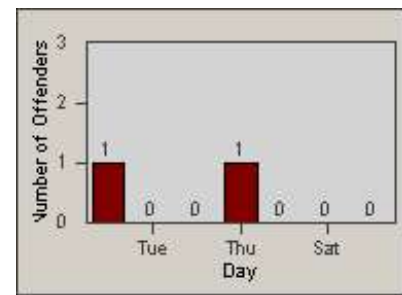

Redflex Redlight Offender Statistics

CONTRACT: Newark, CA
 DATE FROM: 1/Jul/2007

LOCATION: NWK-CHMO-01 Cherry
 DATE TO: 31/Jul/2007

LANE 1

LANE 2

LANE 3

Redflex Redlight Offender Statistics

CONTRACT: Newark, CA
 DATE FROM: 1/Jul/2007

LOCATION: NWK-CHMO-01 Cherry
 DATE TO: 31/Jul/2007

LANE 4

LANE 5

Redflex Redlight Offender Statistics

CONTRACT: Newark, CA
DATE FROM: 1/Jul/2007

LOCATION: NWK-CHMO-01 Cherry
DATE TO: 31/Jul/2007

LANE TOTAL