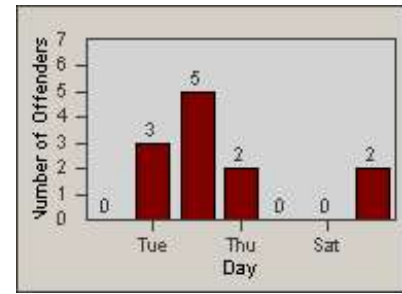

Redflex Redlight Offender Statistics

CONTRACT: Newark, CA
 DATE FROM: 1/Jul/2007

LOCATION: NWK-CHMO-01 Cherry
 DATE TO: 31/Jul/2007

LANE 1

LANE 2

LANE 3

Redflex Redlight Offender Statistics

CONTRACT: Newark, CA
 DATE FROM: 1/Jul/2007

LOCATION: NWK-CHMO-01 Cherry
 DATE TO: 31/Jul/2007

LANE 4

LANE 5

Redflex Redlight Offender Statistics

CONTRACT: Newark, CA
DATE FROM: 1/Jul/2007

LOCATION: NWK-CHMO-01 Cherry
DATE TO: 31/Jul/2007

LANE TOTAL