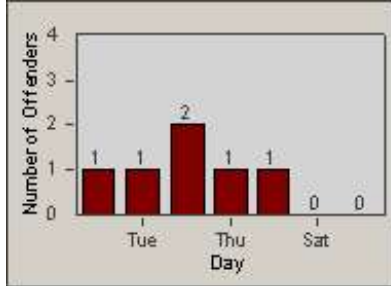

Redflex Redlight Offender Statistics

CONTRACT: Newark, CA
 DATE FROM: 1/Jul/2007

LOCATION: NWK-CHMO-01 Cherry
 DATE TO: 31/Jul/2007

LANE 1

LANE 2

LANE 3

Redflex Redlight Offender Statistics

CONTRACT: Newark, CA
 DATE FROM: 1/Jul/2007

LOCATION: NWK-CHMO-01 Cherry
 DATE TO: 31/Jul/2007

LANE 4

LANE 5

Redflex Redlight Offender Statistics

CONTRACT: Newark, CA
DATE FROM: 1/Jul/2007

LOCATION: NWK-CHMO-01 Cherry
DATE TO: 31/Jul/2007

LANE TOTAL