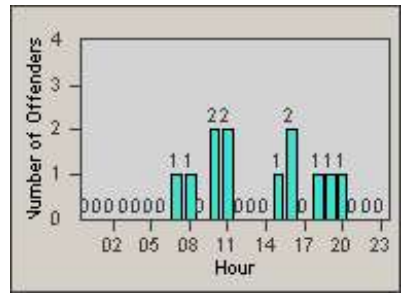

Redflex Redlight Offender Statistics

CONTRACT: Newark, CA
 DATE FROM: 1/Jul/2007

LOCATION: NWK-CHMO-01 Cherry
 DATE TO: 31/Jul/2007

LANE 1

LANE 2

LANE 3

Redflex Redlight Offender Statistics

CONTRACT: Newark, CA
 DATE FROM: 1/Jul/2007

LOCATION: NWK-CHMO-01 Cherry
 DATE TO: 31/Jul/2007

LANE 4

LANE 5

Redflex Redlight Offender Statistics

CONTRACT: Newark, CA
DATE FROM: 1/Jul/2007

LOCATION: NWK-CHMO-01 Cherry
DATE TO: 31/Jul/2007

LANE TOTAL