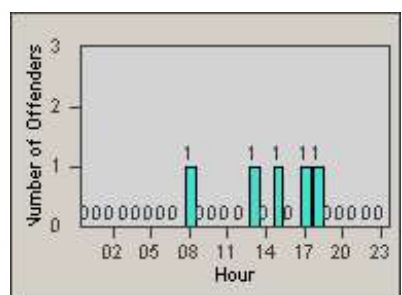

Redflex Redlight Offender Statistics

CONTRACT: Newark, CA
 DATE FROM: 1/Jul/2007

LOCATION: NWK-CHMO-01 Cherry
 DATE TO: 31/Jul/2007

LANE 1

LANE 2

LANE 3

Redflex Redlight Offender Statistics

CONTRACT: Newark, CA
 DATE FROM: 1/Jul/2007

LOCATION: NWK-CHMO-01 Cherry
 DATE TO: 31/Jul/2007

LANE 4

LANE 5

Redflex Redlight Offender Statistics

CONTRACT: Newark, CA
DATE FROM: 1/Jul/2007

LOCATION: NWK-CHMO-01 Cherry
DATE TO: 31/Jul/2007

LANE TOTAL