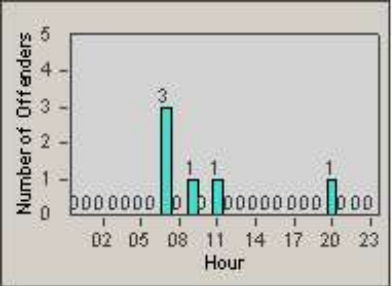

Redflex Redlight Offender Statistics

CONTRACT: Newark, CA
 DATE FROM: 1/Jul/2007

LOCATION: NWK-CHMO-01 Cherry
 DATE TO: 31/Jul/2007

LANE 1

LANE 2

LANE 3

Redflex Redlight Offender Statistics

CONTRACT: Newark, CA
 DATE FROM: 1/Jul/2007

LOCATION: NWK-CHMO-01 Cherry
 DATE TO: 31/Jul/2007

LANE 4

LANE 5

Redflex Redlight Offender Statistics

CONTRACT: Newark, CA
DATE FROM: 1/Jul/2007

LOCATION: NWK-CHMO-01 Cherry
DATE TO: 31/Jul/2007

LANE TOTAL