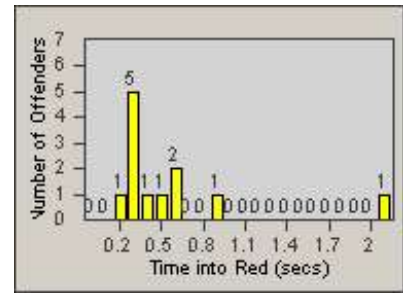

Redflex Redlight Offender Statistics

CONTRACT: Newark, CA
 DATE FROM: 1/Jul/2007

LOCATION: NWK-CHMO-01 Cherry
 DATE TO: 31/Jul/2007

LANE 1

LANE 2

LANE 3

Redflex Redlight Offender Statistics

CONTRACT: Newark, CA
 DATE FROM: 1/Jul/2007

LOCATION: NWK-CHMO-01 Cherry
 DATE TO: 31/Jul/2007

LANE 4

LANE 5

Redflex Redlight Offender Statistics

CONTRACT: Newark, CA
DATE FROM: 1/Jul/2007

LOCATION: NWK-CHMO-01 Cherry
DATE TO: 31/Jul/2007

LANE TOTAL