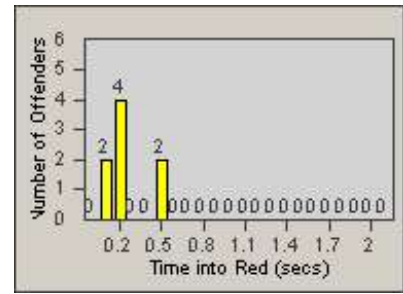

Redflex Redlight Offender Statistics

CONTRACT: Newark, CA
DATE FROM: 1/Jul/2010

LOCATION: NWK-CHMO-01 Cherry
DATE TO: 31/Jul/2010

LANE 4

LANE 5