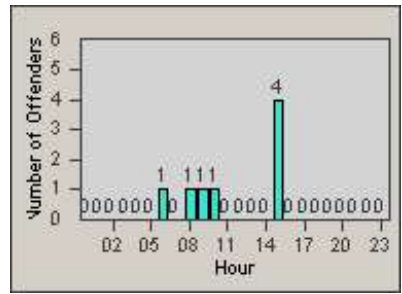

Redflex Redlight Offender Statistics

CONTRACT: Newark, CA
DATE FROM: 1/Jul/2010

LOCATION: NWK-CHMO-01 Cherry
DATE TO: 31/Jul/2010

LANE 4

LANE 5