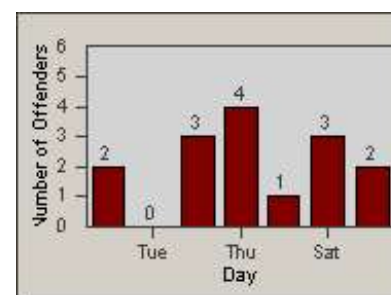

Redflex Redlight Offender Statistics

CONTRACT: Newark, CA
DATE FROM: 1/Jul/2010

LOCATION: NWK-CHMO-01 Cherry
DATE TO: 31/Jul/2010

LANE 1

LANE 2

LANE 3