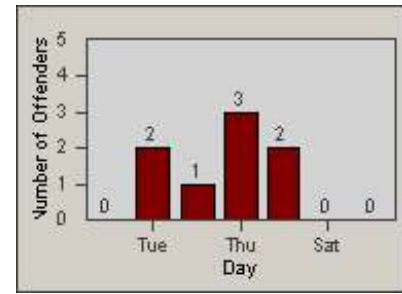

Redflex Redlight Offender Statistics

CONTRACT: Newark, CA
DATE FROM: 1/Jul/2010

LOCATION: NWK-CHMO-01 Cherry
DATE TO: 31/Jul/2010

LANE 4

LANE 5