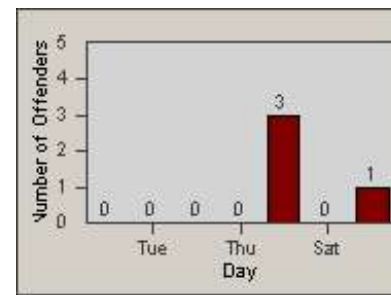

Redflex Redlight Offender Statistics

CONTRACT: Newark, CA
DATE FROM: 1/Jul/2010

LOCATION: NWK-CHMO-01 Cherry
DATE TO: 31/Jul/2010

LANE 1