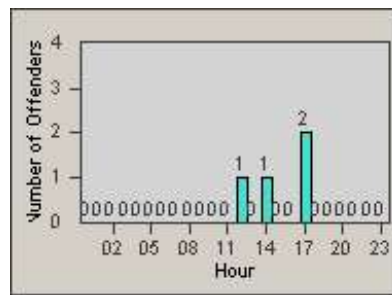

Redflex Redlight Offender Statistics

CONTRACT: Newark, CA
DATE FROM: 1/Jul/2010

LOCATION: NWK-CHMO-01 Cherry
DATE TO: 31/Jul/2010

LANE 1