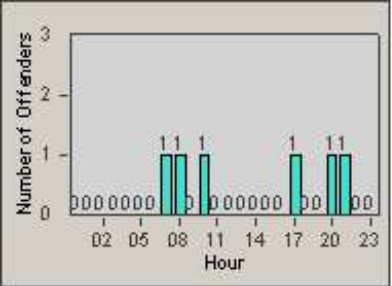

# Redflex Redlight Offender Statistics

CONTRACT: Newark, CA  
 DATE FROM: 1/Jul/2010

LOCATION: NWK-CHMO-01 Cherry  
 DATE TO: 31/Jul/2010