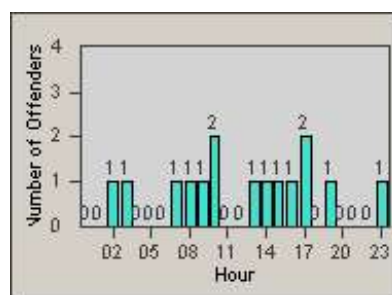

Redflex Redlight Offender Statistics

CONTRACT: Newark, CA
DATE FROM: 1/Jul/2010

LOCATION: NWK-CHMO-01 Cherry
DATE TO: 31/Jul/2010

LANE 1

LANE 2

LANE 3