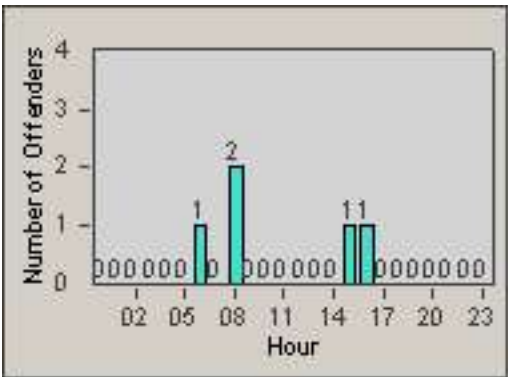

Redflex Redlight Offender Statistics

CONTRACT: Newark, CA
 DATE FROM: 01-Jul-2012

LOCATION: NWK-CHMO-01 Cherry
 DATE TO: 31-Jul-2012

LANE 1

LANE 2

LANE 3

Redflex Redlight Offender Statistics

CONTRACT: Newark, CA
 DATE FROM: 01-Jul-2012

LOCATION: NWK-CHMO-01 Cherry
 DATE TO: 31-Jul-2012

LANE 4

LANE 5

Redflex Redlight Offender Statistics

CONTRACT: Newark, CA
 DATE FROM: 01-Jul-2012

LOCATION: NWK-CHMO-01 Cherry
 DATE TO: 31-Jul-2012

LANE TOTAL