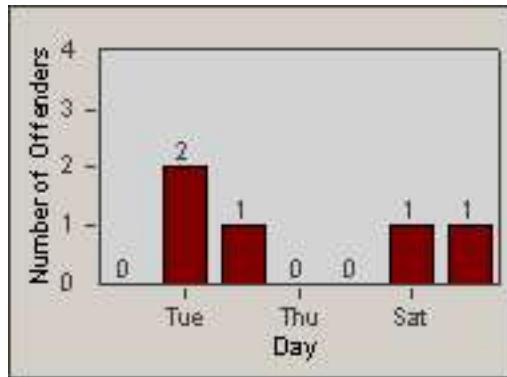

Redflex Redlight Offender Statistics

CONTRACT: Newark, CA
 DATE FROM: 01-Jul-2012

LOCATION: NWK-CHMO-01 Cherry
 DATE TO: 31-Jul-2012

LANE 1

LANE 2

LANE 3

Redflex Redlight Offender Statistics

CONTRACT: Newark, CA
 DATE FROM: 01-Jul-2012

LOCATION: NWK-CHMO-01 Cherry
 DATE TO: 31-Jul-2012

LANE 4

LANE 5

Redflex Redlight Offender Statistics

CONTRACT: Newark, CA
 DATE FROM: 01-Jul-2012

LOCATION: NWK-CHMO-01 Cherry
 DATE TO: 31-Jul-2012

LANE TOTAL