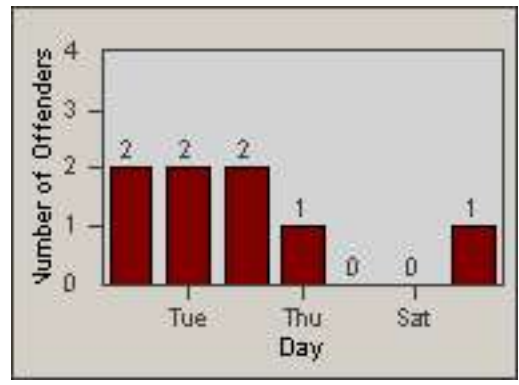

Redflex Redlight Offender Statistics

CONTRACT: Newark, CA
 DATE FROM: 01-Jul-2012

LOCATION: NWK-CHMO-01 Cherry
 DATE TO: 31-Jul-2012

LANE 1

LANE 2

LANE 3

Redflex Redlight Offender Statistics

CONTRACT: Newark, CA
 DATE FROM: 01-Jul-2012

LOCATION: NWK-CHMO-01 Cherry
 DATE TO: 31-Jul-2012

LANE 4

LANE 5

Redflex Redlight Offender Statistics

CONTRACT: Newark, CA
 DATE FROM: 01-Jul-2012

LOCATION: NWK-CHMO-01 Cherry
 DATE TO: 31-Jul-2012

LANE TOTAL