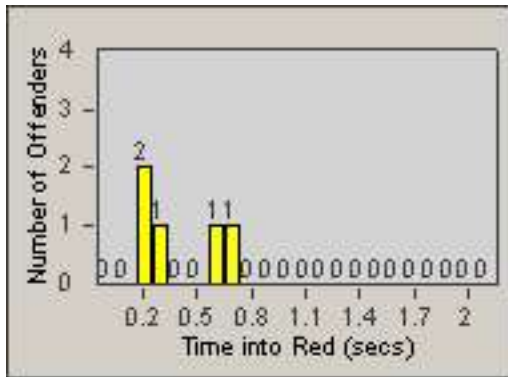

Redflex Redlight Offender Statistics

CONTRACT: Newark, CA
 DATE FROM: 01-Jul-2012

LOCATION: NWK-CHMO-01 Cherry
 DATE TO: 31-Jul-2012

LANE 1

LANE 2

LANE 3

Redflex Redlight Offender Statistics

CONTRACT: Newark, CA
 DATE FROM: 01-Jul-2012

LOCATION: NWK-CHMO-01 Cherry
 DATE TO: 31-Jul-2012

LANE 4

LANE 5

Redflex Redlight Offender Statistics

CONTRACT: Newark, CA
 DATE FROM: 01-Jul-2012

LOCATION: NWK-CHMO-01 Cherry
 DATE TO: 31-Jul-2012

LANE TOTAL