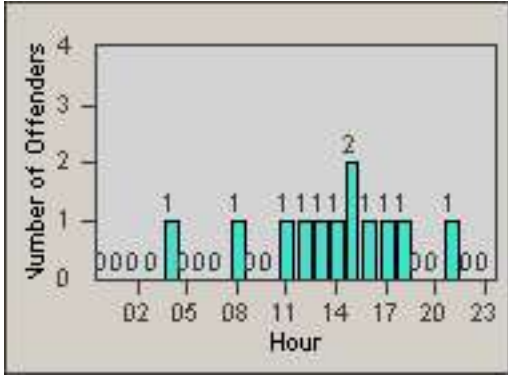

Redflex Redlight Offender Statistics

CONTRACT: Newark, CA
 DATE FROM: 01-Jul-2012

LOCATION: NWK-CHMO-01 Cherry
 DATE TO: 31-Jul-2012

LANE 1

LANE 2

LANE 3

Redflex Redlight Offender Statistics

CONTRACT: Newark, CA
 DATE FROM: 01-Jul-2012

LOCATION: NWK-CHMO-01 Cherry
 DATE TO: 31-Jul-2012

LANE 4

LANE 5

Redflex Redlight Offender Statistics

CONTRACT: Newark, CA
 DATE FROM: 01-Jul-2012

LOCATION: NWK-CHMO-01 Cherry
 DATE TO: 31-Jul-2012

LANE TOTAL