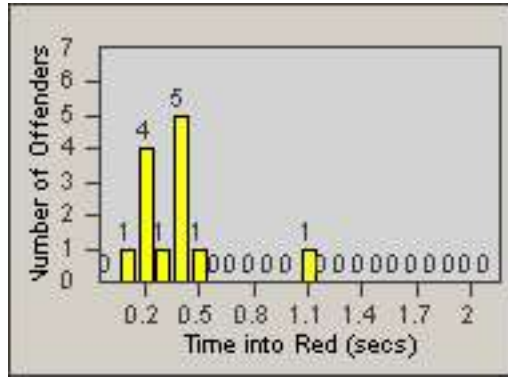

Redflex Redlight Offender Statistics

CONTRACT: Newark, CA
 DATE FROM: 01-Jul-2012

LOCATION: NWK-CHMO-01 Cherry
 DATE TO: 31-Jul-2012

LANE 1

LANE 2

LANE 3

Redflex Redlight Offender Statistics

CONTRACT: Newark, CA
 DATE FROM: 01-Jul-2012

LOCATION: NWK-CHMO-01 Cherry
 DATE TO: 31-Jul-2012

LANE 4

LANE 5

Redflex Redlight Offender Statistics

CONTRACT: Newark, CA
 DATE FROM: 01-Jul-2012

LOCATION: NWK-CHMO-01 Cherry
 DATE TO: 31-Jul-2012

LANE TOTAL