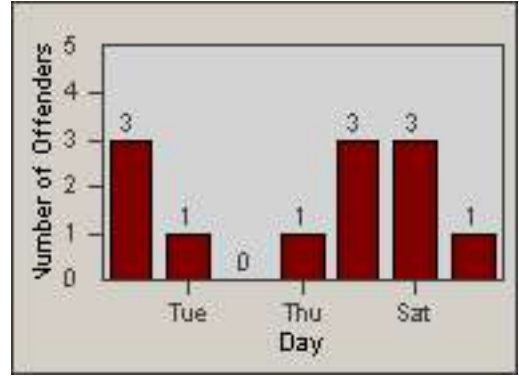

Redflex Redlight Offender Statistics

CONTRACT: Newark, CA
 DATE FROM: 01-Jul-2012

LOCATION: NWK-CHMO-01 Cherry
 DATE TO: 31-Jul-2012

LANE 1

LANE 2

LANE 3

Redflex Redlight Offender Statistics

CONTRACT: Newark, CA
 DATE FROM: 01-Jul-2012

LOCATION: NWK-CHMO-01 Cherry
 DATE TO: 31-Jul-2012

LANE 4

LANE 5

Redflex Redlight Offender Statistics

CONTRACT: Newark, CA
 DATE FROM: 01-Jul-2012

LOCATION: NWK-CHMO-01 Cherry
 DATE TO: 31-Jul-2012

LANE TOTAL