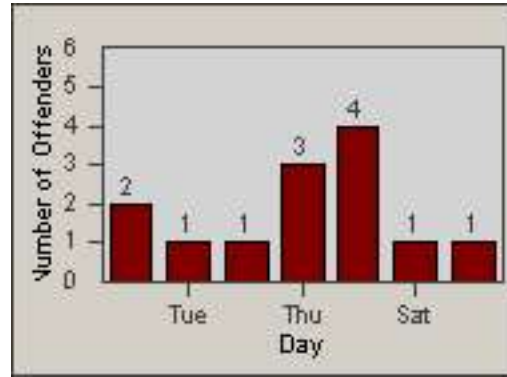

Redflex Redlight Offender Statistics

CONTRACT: Newark, CA
 DATE FROM: 01-Jul-2012

LOCATION: NWK-CHMO-01 Cherry
 DATE TO: 31-Jul-2012

LANE 1

LANE 2

LANE 3

Redflex Redlight Offender Statistics

CONTRACT: Newark, CA
 DATE FROM: 01-Jul-2012

LOCATION: NWK-CHMO-01 Cherry
 DATE TO: 31-Jul-2012

LANE 4

LANE 5

Redflex Redlight Offender Statistics

CONTRACT: Newark, CA
 DATE FROM: 01-Jul-2012

LOCATION: NWK-CHMO-01 Cherry
 DATE TO: 31-Jul-2012

LANE TOTAL