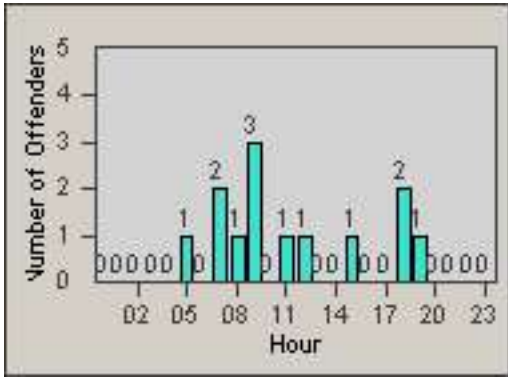

Redflex Redlight Offender Statistics

CONTRACT: Newark, CA
 DATE FROM: 01-Jul-2012

LOCATION: NWK-CHMO-01 Cherry
 DATE TO: 31-Jul-2012

LANE 1

LANE 2

LANE 3

Redflex Redlight Offender Statistics

CONTRACT: Newark, CA
 DATE FROM: 01-Jul-2012

LOCATION: NWK-CHMO-01 Cherry
 DATE TO: 31-Jul-2012

LANE 4

LANE 5

Redflex Redlight Offender Statistics

CONTRACT: Newark, CA
 DATE FROM: 01-Jul-2012

LOCATION: NWK-CHMO-01 Cherry
 DATE TO: 31-Jul-2012

LANE TOTAL