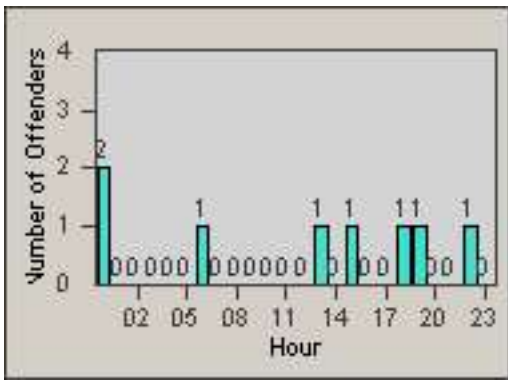

Redflex Redlight Offender Statistics

CONTRACT: Newark, CA
 DATE FROM: 01-Jul-2012

LOCATION: NWK-CHMO-01 Cherry
 DATE TO: 31-Jul-2012

LANE 1

LANE 2

LANE 3

Redflex Redlight Offender Statistics

CONTRACT: Newark, CA
 DATE FROM: 01-Jul-2012

LOCATION: NWK-CHMO-01 Cherry
 DATE TO: 31-Jul-2012

LANE 4

LANE 5

Redflex Redlight Offender Statistics

CONTRACT: Newark, CA
 DATE FROM: 01-Jul-2012

LOCATION: NWK-CHMO-01 Cherry
 DATE TO: 31-Jul-2012

LANE TOTAL