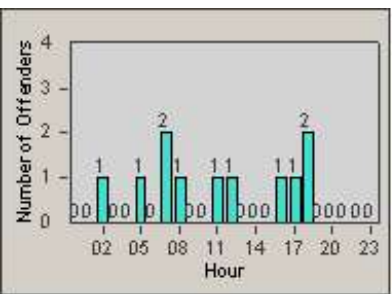

Redflex Redlight Offender Statistics

CONTRACT: Newark, CA
 DATE FROM: 1/Jul/2010

LOCATION: NWK-MOCE-01 Cedar Blvd
 DATE TO: 31/Jul/2010

LANE 1

LANE 2

LANE 3

Redflex Redlight Offender Statistics

CONTRACT: Newark, CA
 DATE FROM: 1/Jul/2010

LOCATION: NWK-MOCE-01 Cedar Blvd
 DATE TO: 31/Jul/2010

LANE 4

LANE 5

Redflex Redlight Offender Statistics

CONTRACT: Newark, CA
 DATE FROM: 1/Jul/2010

LOCATION: NWK-MOCE-01 Cedar Blvd
 DATE TO: 31/Jul/2010

LANE TOTAL