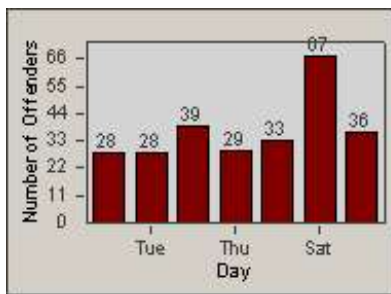

LOCATION: NWK-MOCE-01 Cedar Blvd
 DATE TO: 31/Jul/2010

LANE 4

LANE 5

Redflex Redlight Offender Statistics

CONTRACT: Newark, CA
 DATE FROM: 1/Jul/2010

LOCATION: NWK-MOCE-01 Cedar Blvd
 DATE TO: 31/Jul/2010

LANE TOTAL