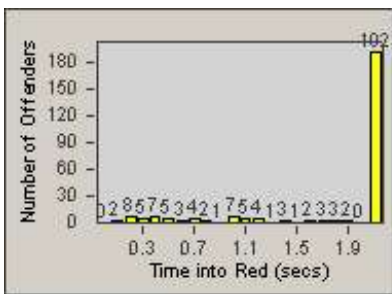

Redflex Redlight Offender Statistics

CONTRACT: Newark, CA
 DATE FROM: 1/Jul/2010

LOCATION: NWK-MOCE-01 Cedar Blvd
 DATE TO: 31/Jul/2010

LANE 1

LANE 2

LANE 3

Redflex Redlight Offender Statistics

CONTRACT: Newark, CA
 DATE FROM: 1/Jul/2010

LOCATION: NWK-MOCE-01 Cedar Blvd
 DATE TO: 31/Jul/2010

LANE 4

LANE 5

Redflex Redlight Offender Statistics

CONTRACT: Newark, CA
 DATE FROM: 1/Jul/2010

LOCATION: NWK-MOCE-01 Cedar Blvd
 DATE TO: 31/Jul/2010

LANE TOTAL