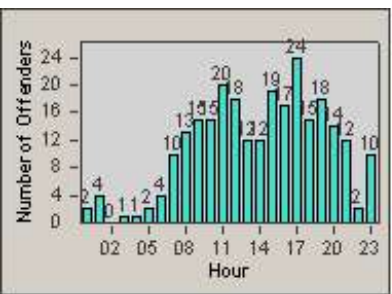

LOCATION: NWK-MOCE-01 Cedar Blvd
 DATE TO: 31/Jul/2010

LANE 4

LANE 5

Redflex Redlight Offender Statistics

CONTRACT: Newark, CA
 DATE FROM: 1/Jul/2010

LOCATION: NWK-MOCE-01 Cedar Blvd
 DATE TO: 31/Jul/2010

LANE TOTAL