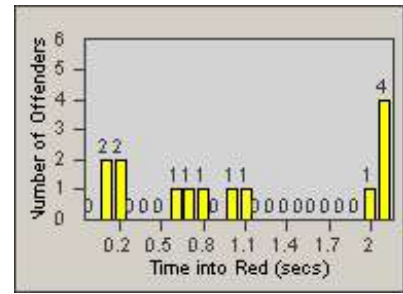

Redflex Redlight Offender Statistics

CONTRACT: Newark, CA
 DATE FROM: 1/Jul/2010

LOCATION: NWK-MOCE-01 Cedar Blvd
 DATE TO: 31/Jul/2010

LANE 1

LANE 2

LANE 3

Redflex Redlight Offender Statistics

CONTRACT: Newark, CA
 DATE FROM: 1/Jul/2010

LOCATION: NWK-MOCE-01 Cedar Blvd
 DATE TO: 31/Jul/2010

LANE 4

LANE 5

Redflex Redlight Offender Statistics

CONTRACT: Newark, CA
 DATE FROM: 1/Jul/2010

LOCATION: NWK-MOCE-01 Cedar Blvd
 DATE TO: 31/Jul/2010

LANE TOTAL