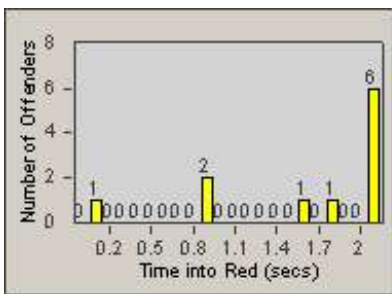

Redflex Redlight Offender Statistics

CONTRACT: Newark, CA
 DATE FROM: 1/Jul/2010

LOCATION: NWK-MOCE-01 Cedar Blvd
 DATE TO: 31/Jul/2010

LANE 1

LANE 2

LANE 3

Redflex Redlight Offender Statistics

CONTRACT: Newark, CA
 DATE FROM: 1/Jul/2010

LOCATION: NWK-MOCE-01 Cedar Blvd
 DATE TO: 31/Jul/2010

LANE 4

LANE 5

Redflex Redlight Offender Statistics

CONTRACT: Newark, CA
 DATE FROM: 1/Jul/2010

LOCATION: NWK-MOCE-01 Cedar Blvd
 DATE TO: 31/Jul/2010

LANE TOTAL