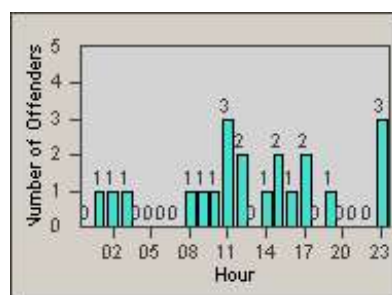

Redflex Redlight Offender Statistics

CONTRACT: Newark, CA
 DATE FROM: 1/Jul/2010

LOCATION: NWK-MOCE-01 Cedar Blvd
 DATE TO: 31/Jul/2010

LANE 1

LANE 2

LANE 3

Redflex Redlight Offender Statistics

CONTRACT: Newark, CA
 DATE FROM: 1/Jul/2010

LOCATION: NWK-MOCE-01 Cedar Blvd
 DATE TO: 31/Jul/2010

LANE 4

LANE 5

Redflex Redlight Offender Statistics

CONTRACT: Newark, CA
 DATE FROM: 1/Jul/2010

LOCATION: NWK-MOCE-01 Cedar Blvd
 DATE TO: 31/Jul/2010

LANE TOTAL