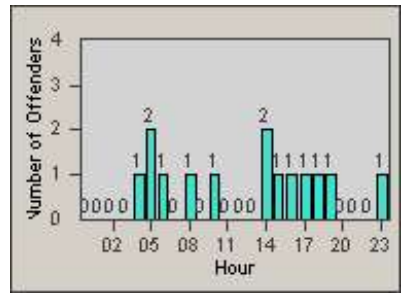

Redflex Redlight Offender Statistics

CONTRACT: Newark, CA
 DATE FROM: 1/Jul/2010

LOCATION: NWK-MOCE-01 Cedar Blvd
 DATE TO: 31/Jul/2010

LANE 1

LANE 2

LANE 3

Redflex Redlight Offender Statistics

CONTRACT: Newark, CA
 DATE FROM: 1/Jul/2010

LOCATION: NWK-MOCE-01 Cedar Blvd
 DATE TO: 31/Jul/2010

LANE 4

LANE 5

Redflex Redlight Offender Statistics

CONTRACT: Newark, CA
 DATE FROM: 1/Jul/2010

LOCATION: NWK-MOCE-01 Cedar Blvd
 DATE TO: 31/Jul/2010

LANE TOTAL