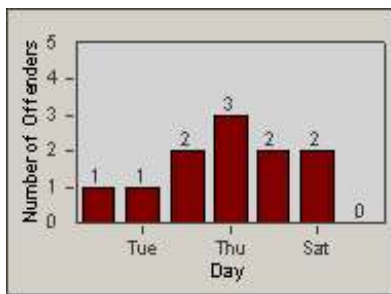

Redflex Redlight Offender Statistics

CONTRACT: Newark, CA
 DATE FROM: 1/Jul/2010

LOCATION: NWK-MOCE-01 Cedar Blvd
 DATE TO: 31/Jul/2010

LANE 1

LANE 2

LANE 3

Redflex Redlight Offender Statistics

CONTRACT: Newark, CA
 DATE FROM: 1/Jul/2010

LOCATION: NWK-MOCE-01 Cedar Blvd
 DATE TO: 31/Jul/2010

LANE 4

LANE 5

Redflex Redlight Offender Statistics

CONTRACT: Newark, CA
 DATE FROM: 1/Jul/2010

LOCATION: NWK-MOCE-01 Cedar Blvd
 DATE TO: 31/Jul/2010

LANE TOTAL