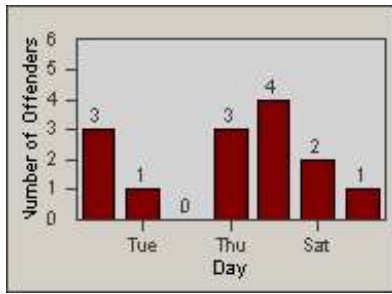

Redflex Redlight Offender Statistics

CONTRACT: Newark, CA
 DATE FROM: 1/Jul/2010

LOCATION: NWK-MOCE-01 Cedar Blvd
 DATE TO: 31/Jul/2010

LANE 1

LANE 2

LANE 3

Redflex Redlight Offender Statistics

CONTRACT: Newark, CA
 DATE FROM: 1/Jul/2010

LOCATION: NWK-MOCE-01 Cedar Blvd
 DATE TO: 31/Jul/2010

LANE 4

LANE 5

Redflex Redlight Offender Statistics

CONTRACT: Newark, CA
 DATE FROM: 1/Jul/2010

LOCATION: NWK-MOCE-01 Cedar Blvd
 DATE TO: 31/Jul/2010

LANE TOTAL