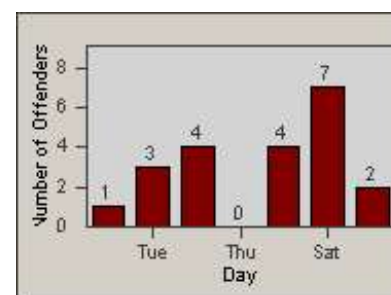

Redflex Redlight Offender Statistics

CONTRACT: Newark, CA
 DATE FROM: 1/Jul/2010

LOCATION: NWK-MOCE-01 Cedar Blvd
 DATE TO: 31/Jul/2010

LANE 1

LANE 2

LANE 3

Redflex Redlight Offender Statistics

CONTRACT: Newark, CA
 DATE FROM: 1/Jul/2010

LOCATION: NWK-MOCE-01 Cedar Blvd
 DATE TO: 31/Jul/2010

LANE 4

LANE 5

Redflex Redlight Offender Statistics

CONTRACT: Newark, CA
 DATE FROM: 1/Jul/2010

LOCATION: NWK-MOCE-01 Cedar Blvd
 DATE TO: 31/Jul/2010

LANE TOTAL