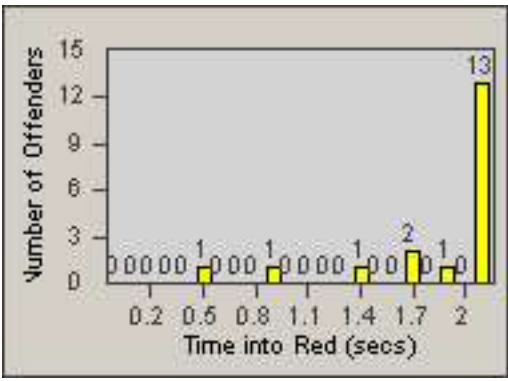

Redflex Redlight Offender Statistics

CONTRACT: Newark, CA
 DATE FROM: 01-Jul-2011

LOCATION: NWK-MOCE-01 Cedar Blvd
 DATE TO: 31-Jul-2011

LANE 1

LANE 2

LANE 3

Redflex Redlight Offender Statistics

CONTRACT: Newark, CA
 DATE FROM: 01-Jul-2011

LOCATION: NWK-MOCE-01 Cedar Blvd
 DATE TO: 31-Jul-2011

LANE 4

LANE 5

LANE TOTAL

Redflex Redlight Offender Statistics

CONTRACT: Newark, CA

LOCATION: NWK-MOCE-01 Cedar Blvd

DATE FROM: 01-Jul-2011