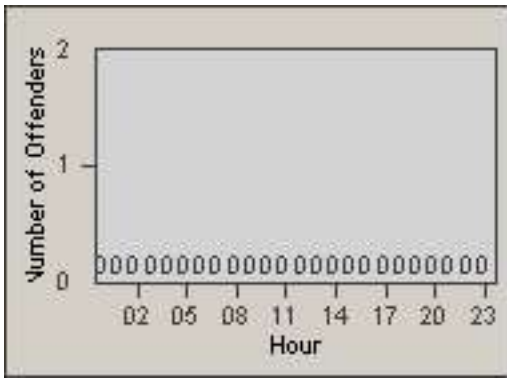

Redflex Redlight Offender Statistics

CONTRACT: Newark, CA
 DATE FROM: 01-Jul-2011

LOCATION: NWK-MOCE-01 Cedar Blvd
 DATE TO: 31-Jul-2011

LANE 1

LANE 2

LANE 3

Redflex Redlight Offender Statistics

CONTRACT: Newark, CA
 DATE FROM: 01-Jul-2011

LOCATION: NWK-MOCE-01 Cedar Blvd
 DATE TO: 31-Jul-2011

LANE 4

LANE 5

LANE TOTAL

Redflex Redlight Offender Statistics

CONTRACT: Newark, CA

LOCATION: NWK-MOCE-01 Cedar Blvd

DATE FROM: 01-Jul-2011