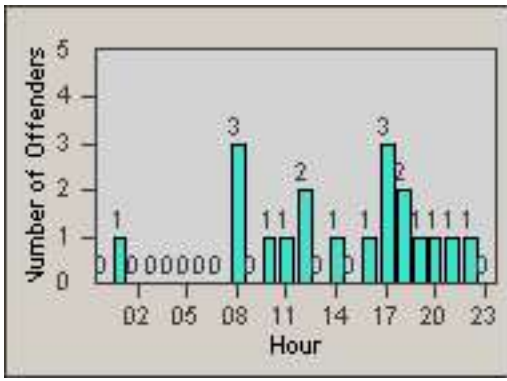

Redflex Redlight Offender Statistics

CONTRACT: Newark, CA
 DATE FROM: 01-Jul-2011

LOCATION: NWK-MOCE-01 Cedar Blvd
 DATE TO: 31-Jul-2011

LANE 1

LANE 2

LANE 3

Redflex Redlight Offender Statistics

CONTRACT: Newark, CA
 DATE FROM: 01-Jul-2011

LOCATION: NWK-MOCE-01 Cedar Blvd
 DATE TO: 31-Jul-2011

LANE 4

LANE 5

LANE TOTAL

Redflex Redlight Offender Statistics

CONTRACT: Newark, CA

LOCATION: NWK-MOCE-01 Cedar Blvd

DATE FROM: 01-Jul-2011