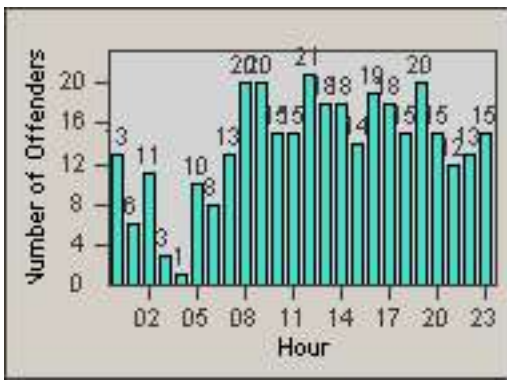

LOCATION: NWK-MOCE-01 Cedar Blvd
 DATE TO: 31-Jul-2011

LANE 4

LANE 5

LANE TOTAL

Redflex Redlight Offender Statistics

CONTRACT: Newark, CA

LOCATION: NWK-MOCE-01 Cedar Blvd

DATE FROM: 01-Jul-2011