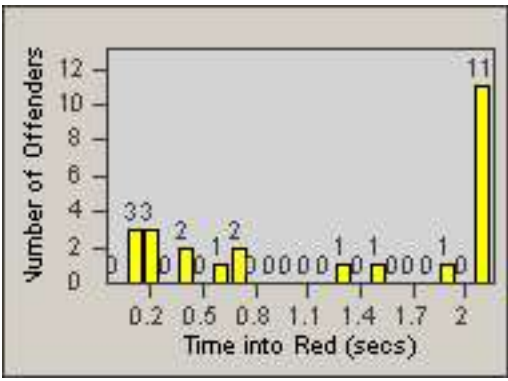

Redflex Redlight Offender Statistics

CONTRACT: Newark, CA
 DATE FROM: 01-Jul-2011

LOCATION: NWK-MOCE-01 Cedar Blvd
 DATE TO: 31-Jul-2011

LANE 1

LANE 2

LANE 3

Redflex Redlight Offender Statistics

CONTRACT: Newark, CA
 DATE FROM: 01-Jul-2011

LOCATION: NWK-MOCE-01 Cedar Blvd
 DATE TO: 31-Jul-2011

LANE 4

LANE 5

LANE TOTAL

Redflex Redlight Offender Statistics

CONTRACT: Newark, CA

LOCATION: NWK-MOCE-01 Cedar Blvd

DATE FROM: 01-Jul-2011