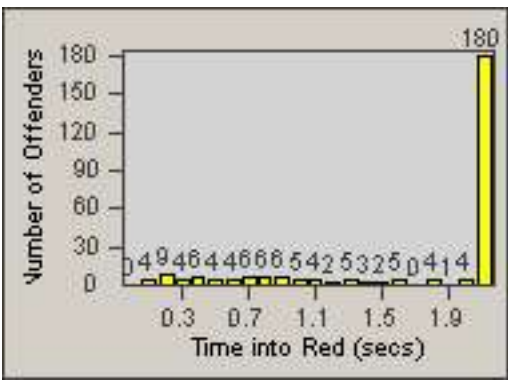

Redflex Redlight Offender Statistics

CONTRACT: Newark, CA
 DATE FROM: 01-Jul-2011

LOCATION: NWK-MOCE-01 Cedar Blvd
 DATE TO: 31-Jul-2011

LANE 1

LANE 2

LANE 3

Redflex Redlight Offender Statistics

CONTRACT: Newark, CA
 DATE FROM: 01-Jul-2011

LOCATION: NWK-MOCE-01 Cedar Blvd
 DATE TO: 31-Jul-2011

LANE 4

LANE 5

LANE TOTAL

Redflex Redlight Offender Statistics

CONTRACT: Newark, CA

LOCATION: NWK-MOCE-01 Cedar Blvd

DATE FROM: 01-Jul-2011