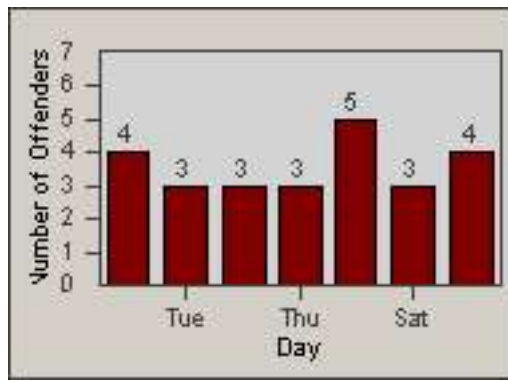

Redflex Redlight Offender Statistics

CONTRACT: Newark, CA
 DATE FROM: 01-Jul-2011

LOCATION: NWK-MOCE-01 Cedar Blvd
 DATE TO: 31-Jul-2011

LANE 1

LANE 2

LANE 3

Redflex Redlight Offender Statistics

CONTRACT: Newark, CA
 DATE FROM: 01-Jul-2011

LOCATION: NWK-MOCE-01 Cedar Blvd
 DATE TO: 31-Jul-2011

LANE 4

LANE 5

LANE TOTAL

Redflex Redlight Offender Statistics

CONTRACT: Newark, CA

LOCATION: NWK-MOCE-01 Cedar Blvd

DATE FROM: 01-Jul-2011