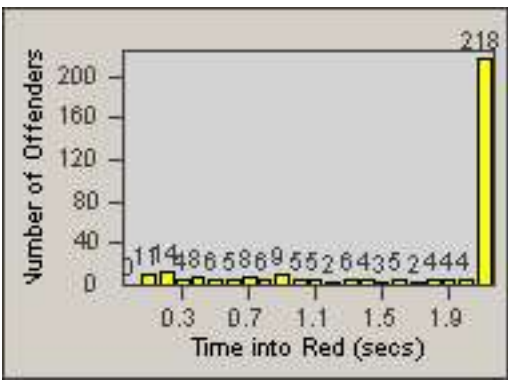

LOCATION: NWK-MOCE-01 Cedar Blvd
 DATE TO: 31-Jul-2011

LANE 4

LANE 5

LANE TOTAL

Redflex Redlight Offender Statistics

CONTRACT: Newark, CA

LOCATION: NWK-MOCE-01 Cedar Blvd

DATE FROM: 01-Jul-2011