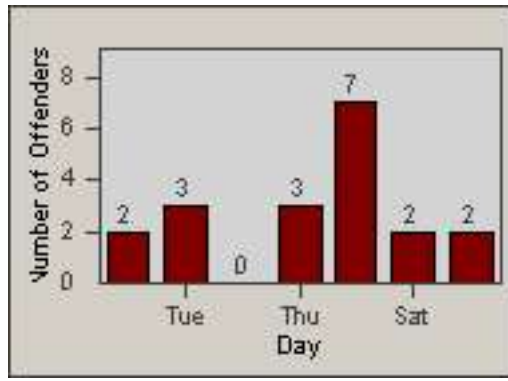

Redflex Redlight Offender Statistics

CONTRACT: Newark, CA
 DATE FROM: 01-Jul-2011

LOCATION: NWK-MOCE-01 Cedar Blvd
 DATE TO: 31-Jul-2011

LANE 1

LANE 2

LANE 3

Redflex Redlight Offender Statistics

CONTRACT: Newark, CA
 DATE FROM: 01-Jul-2011

LOCATION: NWK-MOCE-01 Cedar Blvd
 DATE TO: 31-Jul-2011

LANE 4

LANE 5

LANE TOTAL

Redflex Redlight Offender Statistics

CONTRACT: Newark, CA

LOCATION: NWK-MOCE-01 Cedar Blvd

DATE FROM: 01-Jul-2011