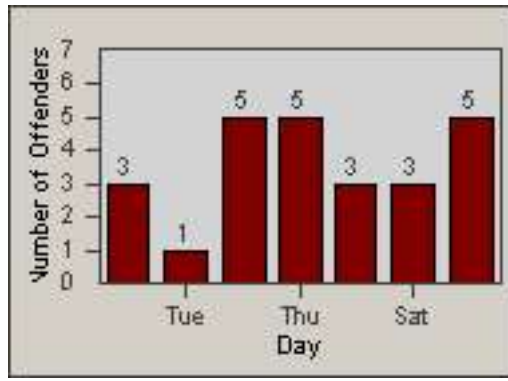

Redflex Redlight Offender Statistics

CONTRACT: Newark, CA
 DATE FROM: 01-Jul-2011

LOCATION: NWK-MOCE-01 Cedar Blvd
 DATE TO: 31-Jul-2011

LANE 1

LANE 2

LANE 3

Redflex Redlight Offender Statistics

CONTRACT: Newark, CA
 DATE FROM: 01-Jul-2011

LOCATION: NWK-MOCE-01 Cedar Blvd
 DATE TO: 31-Jul-2011

LANE 4

LANE 5

LANE TOTAL

Redflex Redlight Offender Statistics

CONTRACT: Newark, CA

LOCATION: NWK-MOCE-01 Cedar Blvd

DATE FROM: 01-Jul-2011