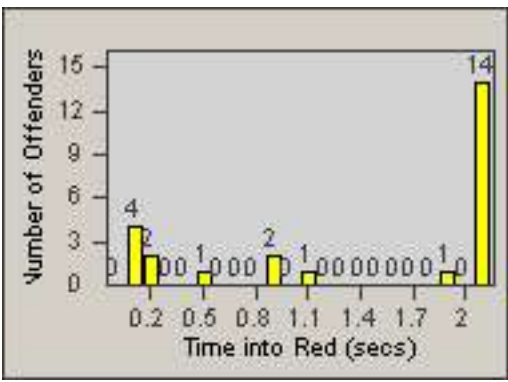

Redflex Redlight Offender Statistics

CONTRACT: Newark, CA
 DATE FROM: 01-Jul-2011

LOCATION: NWK-MOCE-01 Cedar Blvd
 DATE TO: 31-Jul-2011

LANE 1

LANE 2

LANE 3

Redflex Redlight Offender Statistics

CONTRACT: Newark, CA
 DATE FROM: 01-Jul-2011

LOCATION: NWK-MOCE-01 Cedar Blvd
 DATE TO: 31-Jul-2011

LANE 4

LANE 5

LANE TOTAL

Redflex Redlight Offender Statistics

CONTRACT: Newark, CA

LOCATION: NWK-MOCE-01 Cedar Blvd

DATE FROM: 01-Jul-2011