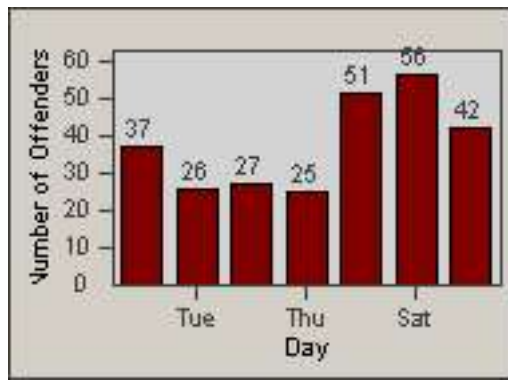

Redflex Redlight Offender Statistics

CONTRACT: Newark, CA
 DATE FROM: 01-Jul-2011

LOCATION: NWK-MOCE-01 Cedar Blvd
 DATE TO: 31-Jul-2011

LANE 1

LANE 2

LANE 3

Redflex Redlight Offender Statistics

CONTRACT: Newark, CA
 DATE FROM: 01-Jul-2011

LOCATION: NWK-MOCE-01 Cedar Blvd
 DATE TO: 31-Jul-2011

LANE 4

LANE 5

LANE TOTAL

Redflex Redlight Offender Statistics

CONTRACT: Newark, CA

LOCATION: NWK-MOCE-01 Cedar Blvd

DATE FROM: 01-Jul-2011