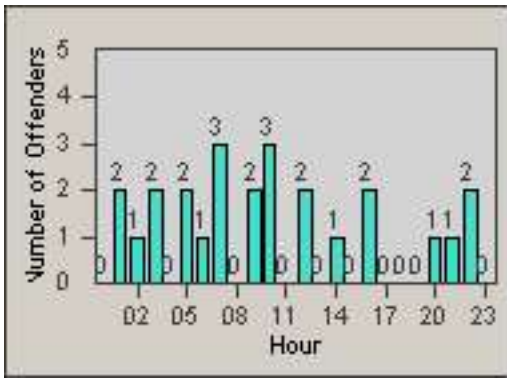

Redflex Redlight Offender Statistics

CONTRACT: Newark, CA
 DATE FROM: 01-Jul-2011

LOCATION: NWK-MOCE-01 Cedar Blvd
 DATE TO: 31-Jul-2011

LANE 1

LANE 2

LANE 3

Redflex Redlight Offender Statistics

CONTRACT: Newark, CA
 DATE FROM: 01-Jul-2011

LOCATION: NWK-MOCE-01 Cedar Blvd
 DATE TO: 31-Jul-2011

LANE 4

LANE 5

LANE TOTAL

Redflex Redlight Offender Statistics

CONTRACT: Newark, CA

LOCATION: NWK-MOCE-01 Cedar Blvd

DATE FROM: 01-Jul-2011