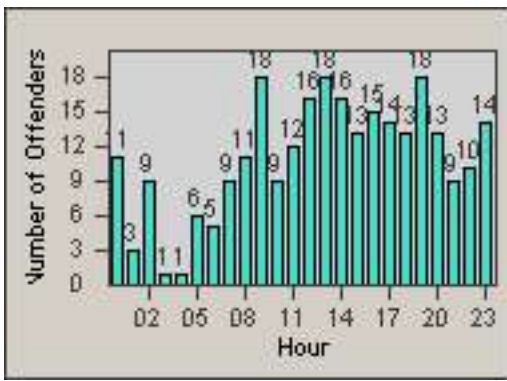

Redflex Redlight Offender Statistics

CONTRACT: Newark, CA
 DATE FROM: 01-Jul-2011

LOCATION: NWK-MOCE-01 Cedar Blvd
 DATE TO: 31-Jul-2011

LANE 1

LANE 2

LANE 3

Redflex Redlight Offender Statistics

CONTRACT: Newark, CA
 DATE FROM: 01-Jul-2011

LOCATION: NWK-MOCE-01 Cedar Blvd
 DATE TO: 31-Jul-2011

LANE 4

LANE 5

LANE TOTAL

Redflex Redlight Offender Statistics

CONTRACT: Newark, CA

LOCATION: NWK-MOCE-01 Cedar Blvd

DATE FROM: 01-Jul-2011