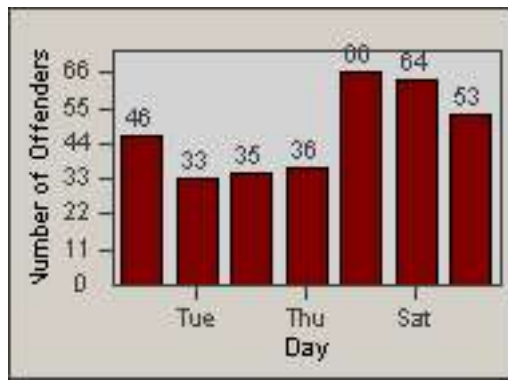

LOCATION: NWK-MOCE-01 Cedar Blvd
 DATE TO: 31-Jul-2011

LANE 4

LANE 5

LANE TOTAL

Redflex Redlight Offender Statistics

CONTRACT: Newark, CA

LOCATION: NWK-MOCE-01 Cedar Blvd

DATE FROM: 01-Jul-2011