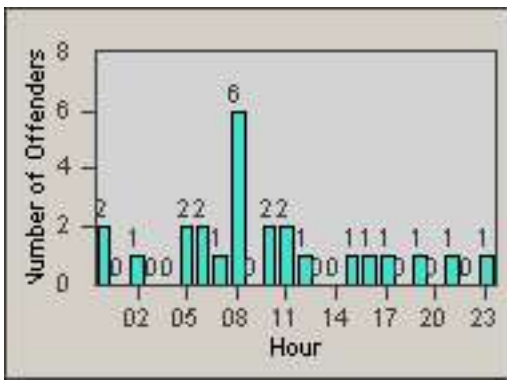

Redflex Redlight Offender Statistics

CONTRACT: Newark, CA
 DATE FROM: 01-Jul-2011

LOCATION: NWK-MOCE-01 Cedar Blvd
 DATE TO: 31-Jul-2011

LANE 1

LANE 2

LANE 3

Redflex Redlight Offender Statistics

CONTRACT: Newark, CA
 DATE FROM: 01-Jul-2011

LOCATION: NWK-MOCE-01 Cedar Blvd
 DATE TO: 31-Jul-2011

LANE 4

LANE 5

LANE TOTAL

Redflex Redlight Offender Statistics

CONTRACT: Newark, CA

LOCATION: NWK-MOCE-01 Cedar Blvd

DATE FROM: 01-Jul-2011