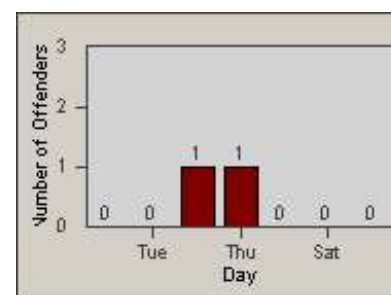

Redflex Redlight Offender Statistics

CONTRACT: Newark, CA
 DATE FROM: 1/Jul/2010

LOCATION: NWK-NEJA-01 Newark Blvd and Jarvis Ave
 DATE TO: 31/Jul/2010

LANE 1

LANE 2

LANE 3

Redflex Redlight Offender Statistics

CONTRACT: Newark, CA
 DATE FROM: 1/Jul/2010

LOCATION: NWK-NEJA-01 Newark Blvd and Jarvis Ave
 DATE TO: 31/Jul/2010

LANE 4

LANE 5

Redflex Redlight Offender Statistics

CONTRACT: Newark, CA
 DATE FROM: 1/Jul/2010