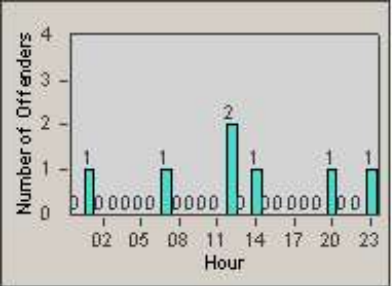

Redflex Redlight Offender Statistics

CONTRACT: Newark, CA
 DATE FROM: 1/Jul/2010

LOCATION: NWK-NEJA-01 Newark Blvd and Jarvis Ave
 DATE TO: 31/Jul/2010

LANE 1

LANE 2

LANE 3

Redflex Redlight Offender Statistics

CONTRACT: Newark, CA
 DATE FROM: 1/Jul/2010

LOCATION: NWK-NEJA-01 Newark Blvd and Jarvis Ave
 DATE TO: 31/Jul/2010

LANE 4

LANE 5

Redflex Redlight Offender Statistics

CONTRACT: Newark, CA
 DATE FROM: 1/Jul/2010