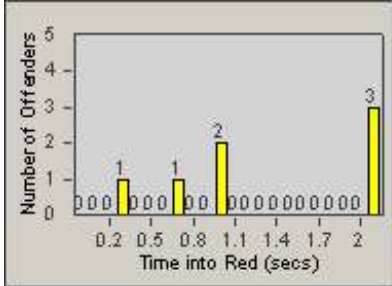

Redflex Redlight Offender Statistics

CONTRACT: Newark, CA
 DATE FROM: 1/Jul/2010

LOCATION: NWK-NEJA-01 Newark Blvd and Jarvis Ave
 DATE TO: 31/Jul/2010

LANE 1

LANE 2

LANE 3

Redflex Redlight Offender Statistics

CONTRACT: Newark, CA
 DATE FROM: 1/Jul/2010

LOCATION: NWK-NEJA-01 Newark Blvd and Jarvis Ave
 DATE TO: 31/Jul/2010

LANE 4

LANE 5

Redflex Redlight Offender Statistics

CONTRACT: Newark, CA
 DATE FROM: 1/Jul/2010