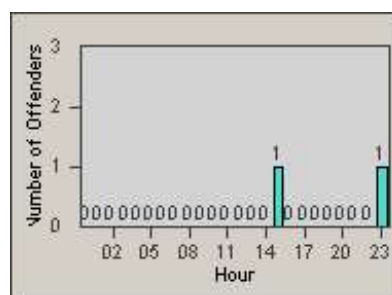

Redflex Redlight Offender Statistics

CONTRACT: Newark, CA
 DATE FROM: 1/Jul/2010

LOCATION: NWK-NEJA-01 Newark Blvd and Jarvis Ave
 DATE TO: 31/Jul/2010

LANE 1

LANE 2

LANE 3

Redflex Redlight Offender Statistics

CONTRACT: Newark, CA
 DATE FROM: 1/Jul/2010

LOCATION: NWK-NEJA-01 Newark Blvd and Jarvis Ave
 DATE TO: 31/Jul/2010

LANE 4

LANE 5

Redflex Redlight Offender Statistics

CONTRACT: Newark, CA
 DATE FROM: 1/Jul/2010