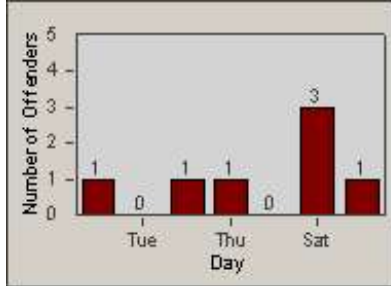

Redflex Redlight Offender Statistics

CONTRACT: Newark, CA
 DATE FROM: 1/Jul/2010

LOCATION: NWK-NEJA-01 Newark Blvd and Jarvis Ave
 DATE TO: 31/Jul/2010

LANE 1

LANE 2

LANE 3

Redflex Redlight Offender Statistics

CONTRACT: Newark, CA
 DATE FROM: 1/Jul/2010

LOCATION: NWK-NEJA-01 Newark Blvd and Jarvis Ave
 DATE TO: 31/Jul/2010

LANE 4

LANE 5

Redflex Redlight Offender Statistics

CONTRACT: Newark, CA
 DATE FROM: 1/Jul/2010