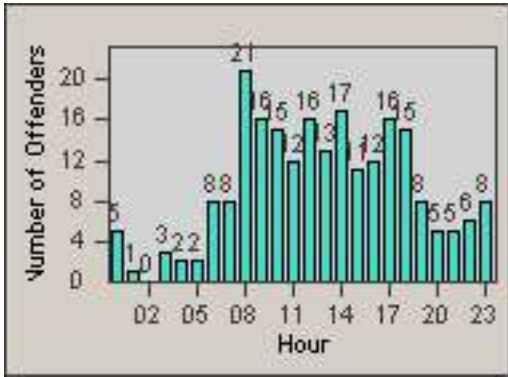

Redflex Redlight Offender Statistics

CONTRACT: Oakland
 DATE FROM: 29-Jan-2010

LOCATION: OKL-MCOA-01 Macarthur Blvd. and Oakland Ave.
 DATE TO: 05-Oct-2011

LANE 1

LANE 2

LANE 3

Redflex Redlight Offender Statistics

CONTRACT: Oakland
 DATE FROM: 29-Jan-2010

LOCATION: OKL-MCOA-01 Macarthur Blvd. and Oakland Ave.
 DATE TO: 05-Oct-2011

LANE 4

LANE TOTAL

Redflex Redlight Offender Statistics

CONTRACT: Oakland **LOCATION:** OKL-MCOA-01 Macarthur Blvd. and Oakland Ave.
DATE FROM: 29-Jan-2010 **DATE TO:** 05-Oct-2011