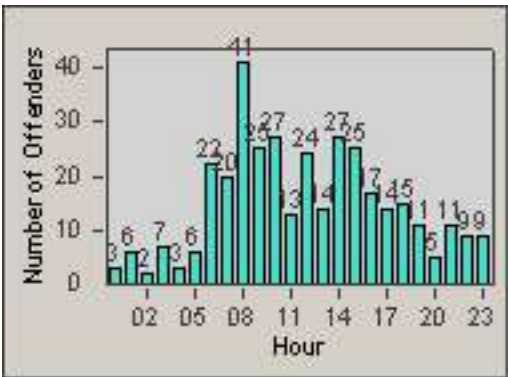

Redflex Redlight Offender Statistics

CONTRACT: Oakland
 DATE FROM: 29-Jan-2010

LOCATION: OKL-MCOA-01 Macarthur Blvd. and Oakland Ave.
 DATE TO: 05-Oct-2011

LANE 1

LANE 2

LANE 3

Redflex Redlight Offender Statistics

CONTRACT: Oakland
 DATE FROM: 29-Jan-2010

LOCATION: OKL-MCOA-01 Macarthur Blvd. and Oakland Ave.
 DATE TO: 05-Oct-2011

LANE 4

LANE TOTAL

Redflex Redlight Offender Statistics

CONTRACT: Oakland **LOCATION:** OKL-MCOA-01 Macarthur Blvd. and Oakland Ave.
DATE FROM: 29-Jan-2010 **DATE TO:** 05-Oct-2011