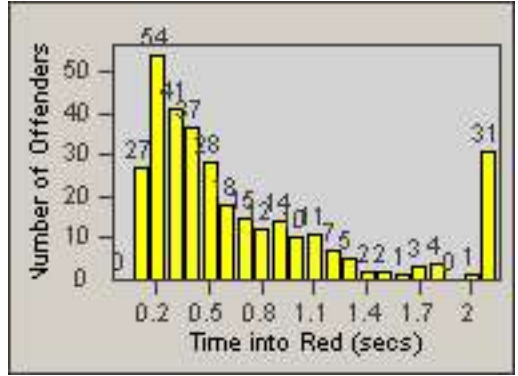

Redflex Redlight Offender Statistics

CONTRACT: Oakland
 DATE FROM: 29-Jan-2010

LOCATION: OKL-MCOA-01 Macarthur Blvd. and Oakland Ave.
 DATE TO: 05-Oct-2011

LANE 1

LANE 2

LANE 3

Redflex Redlight Offender Statistics

CONTRACT: Oakland
 DATE FROM: 29-Jan-2010

LOCATION: OKL-MCOA-01 Macarthur Blvd. and Oakland Ave.
 DATE TO: 05-Oct-2011

LANE 4

LANE TOTAL

Redflex Redlight Offender Statistics

CONTRACT: Oakland **LOCATION:** OKL-MCOA-01 Macarthur Blvd. and Oakland Ave.
DATE FROM: 29-Jan-2010 **DATE TO:** 05-Oct-2011