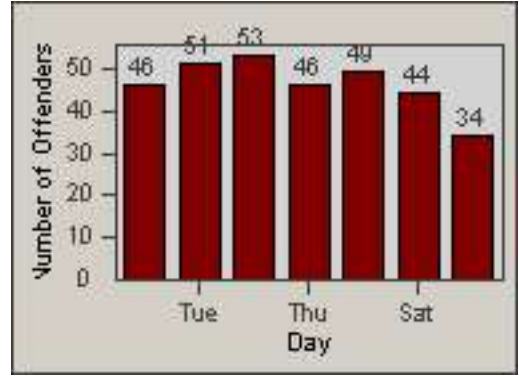

Redflex Redlight Offender Statistics

CONTRACT: Oakland
 DATE FROM: 29-Jan-2010

LOCATION: OKL-MCOA-01 Macarthur Blvd. and Oakland Ave.
 DATE TO: 05-Oct-2011

LANE 1

LANE 2

LANE 3

Redflex Redlight Offender Statistics

CONTRACT: Oakland
 DATE FROM: 29-Jan-2010

LOCATION: OKL-MCOA-01 Macarthur Blvd. and Oakland Ave.
 DATE TO: 05-Oct-2011

LANE 4

LANE TOTAL

Redflex Redlight Offender Statistics

CONTRACT: Oakland **LOCATION:** OKL-MCOA-01 Macarthur Blvd. and Oakland Ave.
DATE FROM: 29-Jan-2010 **DATE TO:** 05-Oct-2011