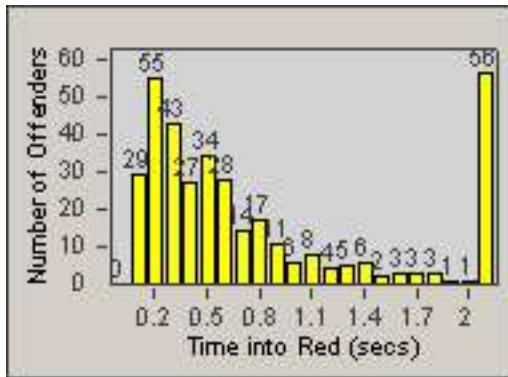

Redflex Redlight Offender Statistics

CONTRACT: Oakland
 DATE FROM: 29-Jan-2010

LOCATION: OKL-MCOA-01 Macarthur Blvd. and Oakland Ave.
 DATE TO: 05-Oct-2011

LANE 1

LANE 2

LANE 3

Redflex Redlight Offender Statistics

CONTRACT: Oakland
 DATE FROM: 29-Jan-2010

LOCATION: OKL-MCOA-01 Macarthur Blvd. and Oakland Ave.
 DATE TO: 05-Oct-2011

LANE 4

LANE TOTAL

Redflex Redlight Offender Statistics

CONTRACT: Oakland **LOCATION:** OKL-MCOA-01 Macarthur Blvd. and Oakland Ave.
DATE FROM: 29-Jan-2010 **DATE TO:** 05-Oct-2011