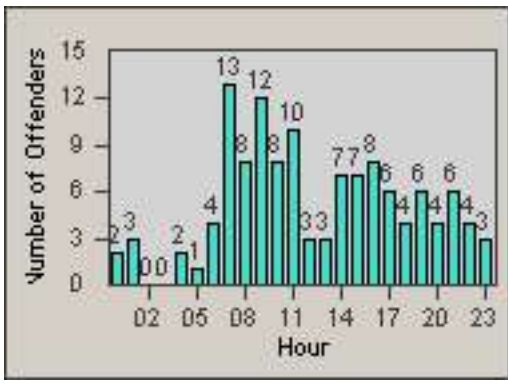

Redflex Redlight Offender Statistics

CONTRACT: Oakland
 DATE FROM: 29-Jan-2010

LOCATION: OKL-MCOA-01 Macarthur Blvd. and Oakland Ave.
 DATE TO: 05-Oct-2011

LANE 1

LANE 2

LANE 3

Redflex Redlight Offender Statistics

CONTRACT: Oakland
 DATE FROM: 29-Jan-2010

LOCATION: OKL-MCOA-01 Macarthur Blvd. and Oakland Ave.
 DATE TO: 05-Oct-2011

LANE 4

LANE TOTAL

Redflex Redlight Offender Statistics

CONTRACT: Oakland **LOCATION:** OKL-MCOA-01 Macarthur Blvd. and Oakland Ave.
DATE FROM: 29-Jan-2010 **DATE TO:** 05-Oct-2011