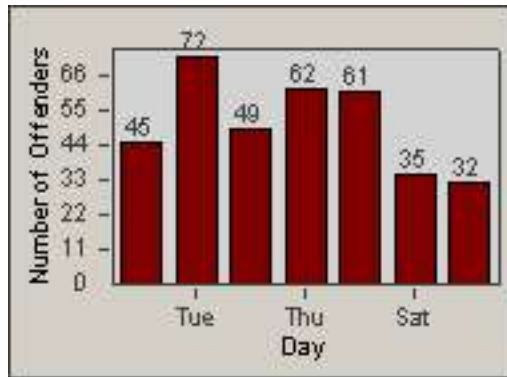

Redflex Redlight Offender Statistics

CONTRACT: Oakland
 DATE FROM: 29-Jan-2010

LOCATION: OKL-MCOA-01 Macarthur Blvd. and Oakland Ave.
 DATE TO: 05-Oct-2011

LANE 1

LANE 2

LANE 3

Redflex Redlight Offender Statistics

CONTRACT: Oakland
 DATE FROM: 29-Jan-2010

LOCATION: OKL-MCOA-01 Macarthur Blvd. and Oakland Ave.
 DATE TO: 05-Oct-2011

LANE 4

LANE TOTAL

Redflex Redlight Offender Statistics

CONTRACT: Oakland **LOCATION:** OKL-MCOA-01 Macarthur Blvd. and Oakland Ave.
DATE FROM: 29-Jan-2010 **DATE TO:** 05-Oct-2011