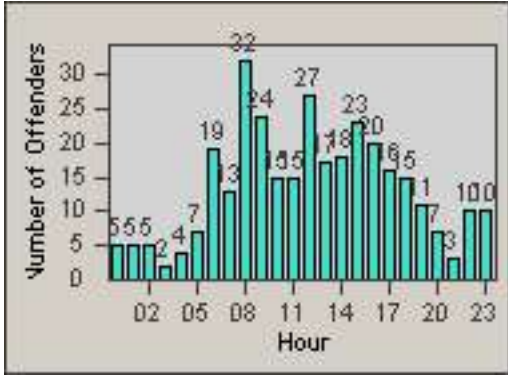

Redflex Redlight Offender Statistics

CONTRACT: Oakland
 DATE FROM: 29-Jan-2010

LOCATION: OKL-MCOA-01 Macarthur Blvd. and Oakland Ave.
 DATE TO: 05-Oct-2011

LANE 1

LANE 2

LANE 3

Redflex Redlight Offender Statistics

CONTRACT: Oakland
 DATE FROM: 29-Jan-2010

LOCATION: OKL-MCOA-01 Macarthur Blvd. and Oakland Ave.
 DATE TO: 05-Oct-2011

LANE 4

LANE TOTAL

Redflex Redlight Offender Statistics

CONTRACT: Oakland **LOCATION:** OKL-MCOA-01 Macarthur Blvd. and Oakland Ave.
DATE FROM: 29-Jan-2010 **DATE TO:** 05-Oct-2011