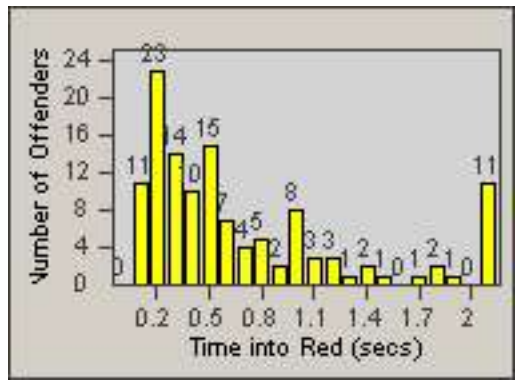

Redflex Redlight Offender Statistics

CONTRACT: Oakland
 DATE FROM: 29-Jan-2010

LOCATION: OKL-MCOA-01 Macarthur Blvd. and Oakland Ave.
 DATE TO: 05-Oct-2011

LANE 1

LANE 2

LANE 3

Redflex Redlight Offender Statistics

CONTRACT: Oakland
 DATE FROM: 29-Jan-2010

LOCATION: OKL-MCOA-01 Macarthur Blvd. and Oakland Ave.
 DATE TO: 05-Oct-2011

LANE 4

LANE TOTAL

Redflex Redlight Offender Statistics

CONTRACT: Oakland **LOCATION:** OKL-MCOA-01 Macarthur Blvd. and Oakland Ave.
DATE FROM: 29-Jan-2010 **DATE TO:** 05-Oct-2011