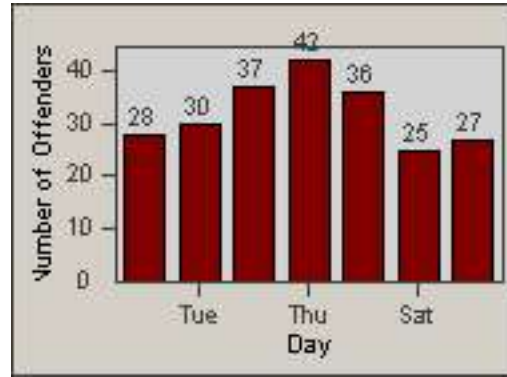

Redflex Redlight Offender Statistics

CONTRACT: Oakland
 DATE FROM: 29-Jan-2010

LOCATION: OKL-MCOA-01 Macarthur Blvd. and Oakland Ave.
 DATE TO: 05-Oct-2011

LANE 1

LANE 2

LANE 3

Redflex Redlight Offender Statistics

CONTRACT: Oakland
 DATE FROM: 29-Jan-2010

LOCATION: OKL-MCOA-01 Macarthur Blvd. and Oakland Ave.
 DATE TO: 05-Oct-2011

LANE 4

LANE TOTAL

Redflex Redlight Offender Statistics

CONTRACT: Oakland **LOCATION:** OKL-MCOA-01 Macarthur Blvd. and Oakland Ave.
DATE FROM: 29-Jan-2010 **DATE TO:** 05-Oct-2011