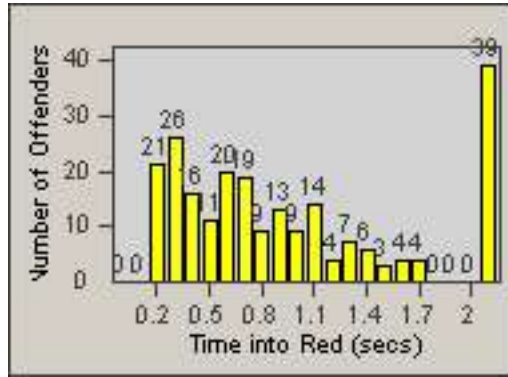

Redflex Redlight Offender Statistics

CONTRACT: Oakland
 DATE FROM: 29-Jan-2010

LOCATION: OKL-MCOA-01 Macarthur Blvd. and Oakland Ave.
 DATE TO: 05-Oct-2011

LANE 1

LANE 2

LANE 3

Redflex Redlight Offender Statistics

CONTRACT: Oakland
 DATE FROM: 29-Jan-2010

LOCATION: OKL-MCOA-01 Macarthur Blvd. and Oakland Ave.
 DATE TO: 05-Oct-2011

LANE 4

LANE TOTAL

Redflex Redlight Offender Statistics

CONTRACT: Oakland **LOCATION:** OKL-MCOA-01 Macarthur Blvd. and Oakland Ave.
DATE FROM: 29-Jan-2010 **DATE TO:** 05-Oct-2011