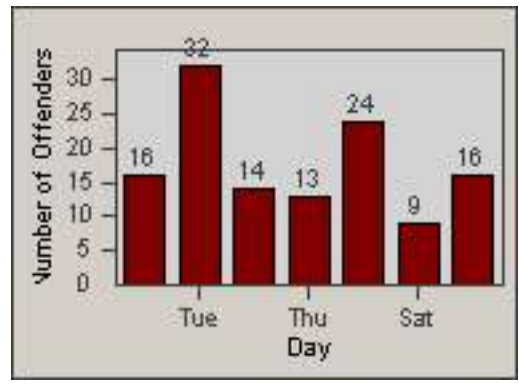

Redflex Redlight Offender Statistics

CONTRACT: Oakland
 DATE FROM: 29-Jan-2010

LOCATION: OKL-MCOA-01 Macarthur Blvd. and Oakland Ave.
 DATE TO: 05-Oct-2011

LANE 1

LANE 2

LANE 3

Redflex Redlight Offender Statistics

CONTRACT: Oakland
 DATE FROM: 29-Jan-2010

LOCATION: OKL-MCOA-01 Macarthur Blvd. and Oakland Ave.
 DATE TO: 05-Oct-2011

LANE 4

LANE TOTAL

Redflex Redlight Offender Statistics

CONTRACT: Oakland **LOCATION:** OKL-MCOA-01 Macarthur Blvd. and Oakland Ave.
DATE FROM: 29-Jan-2010 **DATE TO:** 05-Oct-2011