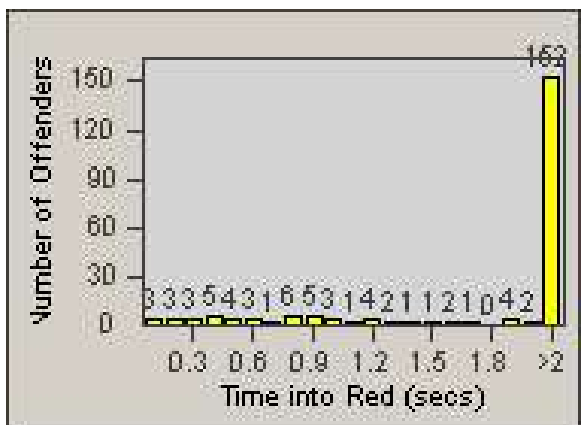

Redflex Redlight Offender Statistics

CONTRACT: Oakland
 DATE FROM: 1/Jul/2009

LOCATION: OKL-MC82-01 McArthur Blvd and 82nd Ave
 DATE TO: 31/Jul/2009

LANE 1

LANE 2

LANE 3

Redflex Redlight Offender Statistics

CONTRACT: Oakland
DATE FROM: 1/Jul/2009

LOCATION: OKL-MC82-01 Mcarthur Blvd and 82nd Ave
DATE TO: 31/Jul/2009

LANE 4

LANE TOTAL

Redflex Redlight Offender Statistics

CONTRACT: Oakland
 DATE FROM: 1/Jul/2009