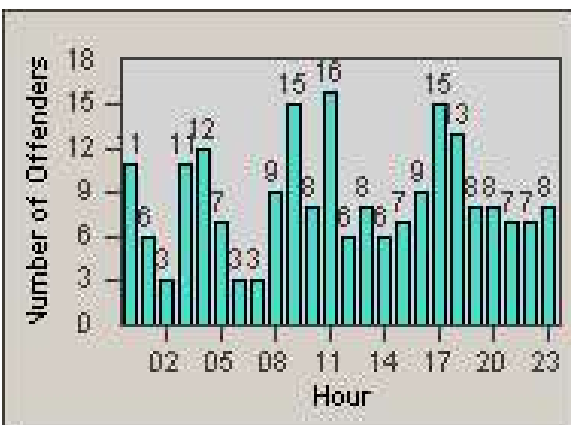

Redflex Redlight Offender Statistics

CONTRACT: Oakland
 DATE FROM: 1/Jul/2009

LOCATION: OKL-MC82-01 McArthur Blvd and 82nd Ave
 DATE TO: 31/Jul/2009

LANE 1

LANE 2

LANE 3

Redflex Redlight Offender Statistics

CONTRACT: Oakland
DATE FROM: 1/Jul/2009

LOCATION: OKL-MC82-01 Mcarthur Blvd and 82nd Ave
DATE TO: 31/Jul/2009

LANE 4

LANE TOTAL

Redflex Redlight Offender Statistics

CONTRACT: Oakland
 DATE FROM: 1/Jul/2009