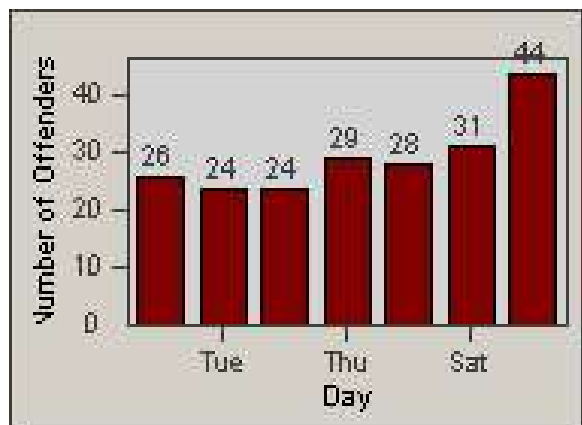

Redflex Redlight Offender Statistics

CONTRACT: Oakland
 DATE FROM: 1/Jul/2009

LOCATION: OKL-MC82-01 McArthur Blvd and 82nd Ave
 DATE TO: 31/Jul/2009

LANE 1

LANE 2

LANE 3

Redflex Redlight Offender Statistics

CONTRACT: Oakland
DATE FROM: 1/Jul/2009

LOCATION: OKL-MC82-01 Mcarthur Blvd and 82nd Ave
DATE TO: 31/Jul/2009

LANE 4

LANE TOTAL

Redflex Redlight Offender Statistics

CONTRACT: Oakland
 DATE FROM: 1/Jul/2009