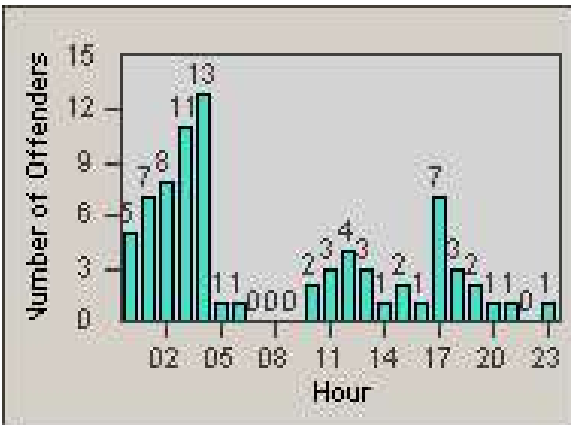

Redflex Redlight Offender Statistics

CONTRACT: Oakland
 DATE FROM: 1/Jul/2009

LOCATION: OKL-MC82-01 McArthur Blvd and 82nd Ave
 DATE TO: 31/Jul/2009

LANE 1

LANE 2

LANE 3

Redflex Redlight Offender Statistics

CONTRACT: Oakland
DATE FROM: 1/Jul/2009

LOCATION: OKL-MC82-01 Mcarthur Blvd and 82nd Ave
DATE TO: 31/Jul/2009

LANE 4

LANE TOTAL

Redflex Redlight Offender Statistics

CONTRACT: Oakland
 DATE FROM: 1/Jul/2009