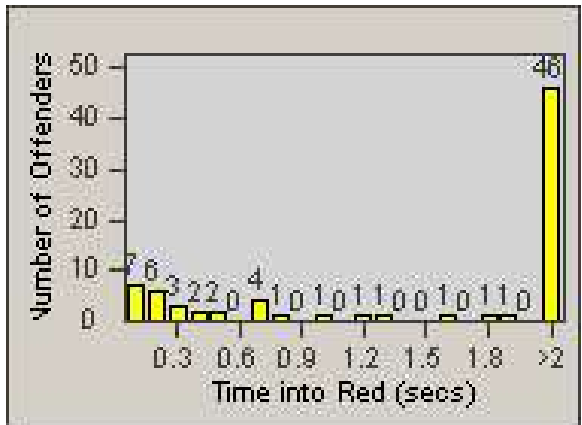

Redflex Redlight Offender Statistics

CONTRACT: Oakland
 DATE FROM: 1/Jul/2009

LOCATION: OKL-MC82-01 McArthur Blvd and 82nd Ave
 DATE TO: 31/Jul/2009

LANE 1

LANE 2

LANE 3

Redflex Redlight Offender Statistics

CONTRACT: Oakland
DATE FROM: 1/Jul/2009

LOCATION: OKL-MC82-01 Mcarthur Blvd and 82nd Ave
DATE TO: 31/Jul/2009

LANE 4

LANE TOTAL

Redflex Redlight Offender Statistics

CONTRACT: Oakland
 DATE FROM: 1/Jul/2009