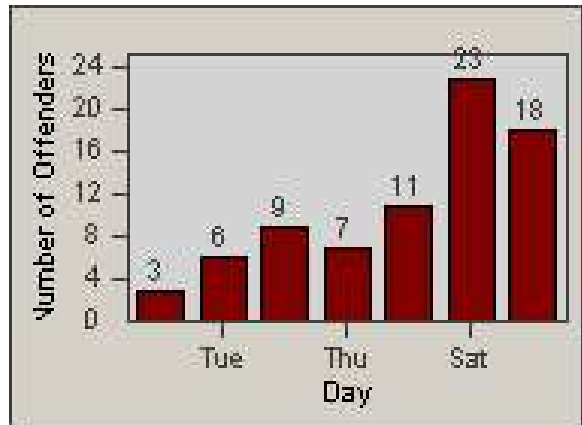

Redflex Redlight Offender Statistics

CONTRACT: Oakland
 DATE FROM: 1/Jul/2009

LOCATION: OKL-MC82-01 McArthur Blvd and 82nd Ave
 DATE TO: 31/Jul/2009

LANE 1

LANE 2

LANE 3

Redflex Redlight Offender Statistics

CONTRACT: Oakland
DATE FROM: 1/Jul/2009

LOCATION: OKL-MC82-01 Mcarthur Blvd and 82nd Ave
DATE TO: 31/Jul/2009

LANE 4

LANE TOTAL

Redflex Redlight Offender Statistics

CONTRACT: Oakland
 DATE FROM: 1/Jul/2009