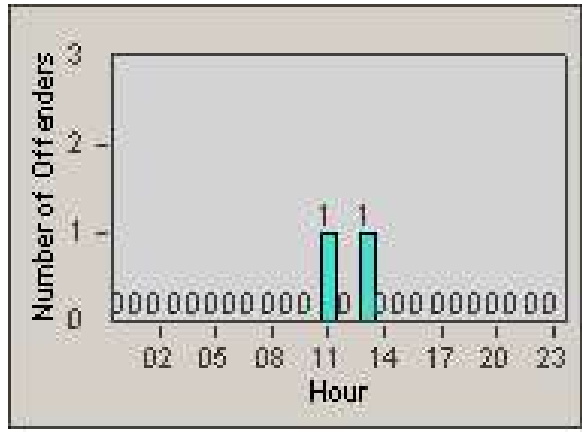

Redflex Redlight Offender Statistics

CONTRACT: Oakland
 DATE FROM: 1/Jul/2009

LOCATION: OKL-SL66-01 66th and San Leandro
 DATE TO: 31/Jul/2009

LANE 1

LANE 2

LANE 3

Redflex Redlight Offender Statistics

CONTRACT: Oakland
 DATE FROM: 1/Jul/2009

LOCATION: OKL-SL66-01 66th and San Leandro
 DATE TO: 31/Jul/2009

LANE 4

LANE TOTAL

Redflex Redlight Offender Statistics

CONTRACT: Oakland **LOCATION:** OKL-SL66-01 66th and San Leandro
DATE FROM: 1/Jul/2009 **DATE TO:** 31/Jul/2009