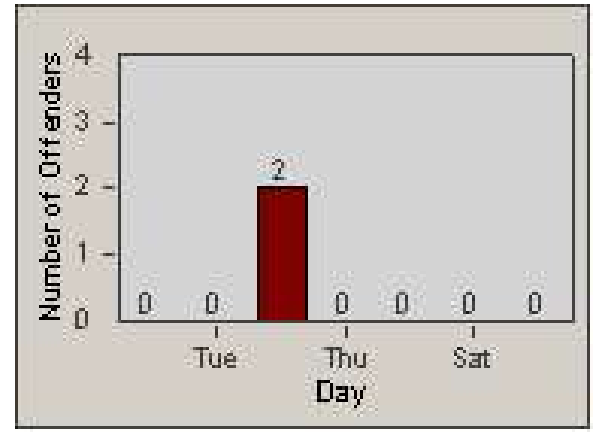

Redflex Redlight Offender Statistics

CONTRACT: Oakland
 DATE FROM: 1/Jul/2009

LOCATION: OKL-SL66-01 66th and San Leandro
 DATE TO: 31/Jul/2009

LANE 1

LANE 2

LANE 3

Redflex Redlight Offender Statistics

CONTRACT: Oakland
 DATE FROM: 1/Jul/2009

LOCATION: OKL-SL66-01 66th and San Leandro
 DATE TO: 31/Jul/2009

LANE 4

LANE TOTAL

Redflex Redlight Offender Statistics

CONTRACT: Oakland **LOCATION:** OKL-SL66-01 66th and San Leandro
DATE FROM: 1/Jul/2009 **DATE TO:** 31/Jul/2009