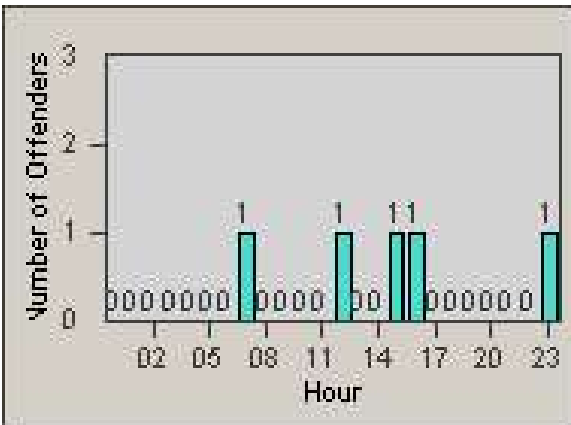

Redflex Redlight Offender Statistics

CONTRACT: Oakland
 DATE FROM: 1/Jul/2009

LOCATION: OKL-SL66-01 66th and San Leandro
 DATE TO: 31/Jul/2009

LANE 1

LANE 2

LANE 3

Redflex Redlight Offender Statistics

CONTRACT: Oakland
 DATE FROM: 1/Jul/2009

LOCATION: OKL-SL66-01 66th and San Leandro
 DATE TO: 31/Jul/2009

LANE 4

LANE TOTAL

Redflex Redlight Offender Statistics

CONTRACT: Oakland **LOCATION:** OKL-SL66-01 66th and San Leandro
DATE FROM: 1/Jul/2009 **DATE TO:** 31/Jul/2009