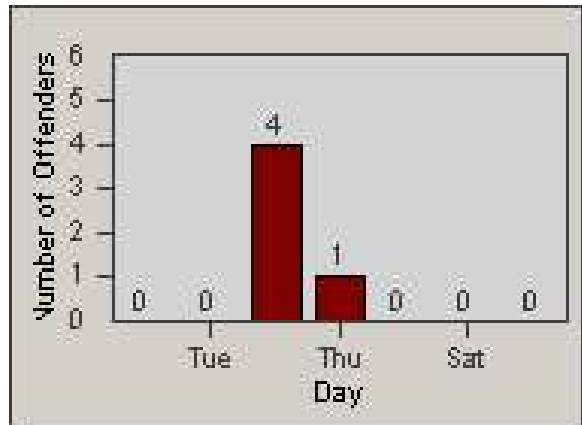

Redflex Redlight Offender Statistics

CONTRACT: Oakland
 DATE FROM: 1/Jul/2009

LOCATION: OKL-SL66-01 66th and San Leandro
 DATE TO: 31/Jul/2009

LANE 1

LANE 2

LANE 3

Redflex Redlight Offender Statistics

CONTRACT: Oakland
 DATE FROM: 1/Jul/2009

LOCATION: OKL-SL66-01 66th and San Leandro
 DATE TO: 31/Jul/2009

LANE 4

LANE TOTAL

Redflex Redlight Offender Statistics

CONTRACT: Oakland **LOCATION:** OKL-SL66-01 66th and San Leandro
DATE FROM: 1/Jul/2009 **DATE TO:** 31/Jul/2009