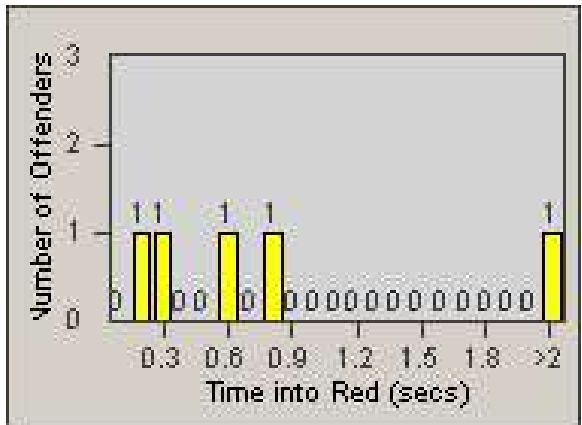

Redflex Redlight Offender Statistics

CONTRACT: Oakland
 DATE FROM: 1/Jul/2009

LOCATION: OKL-SL66-01 66th and San Leandro
 DATE TO: 31/Jul/2009

LANE 1

LANE 2

LANE 3

Redflex Redlight Offender Statistics

CONTRACT: Oakland
 DATE FROM: 1/Jul/2009

LOCATION: OKL-SL66-01 66th and San Leandro
 DATE TO: 31/Jul/2009

LANE 4

LANE TOTAL

Redflex Redlight Offender Statistics

CONTRACT: Oakland **LOCATION:** OKL-SL66-01 66th and San Leandro
DATE FROM: 1/Jul/2009 **DATE TO:** 31/Jul/2009