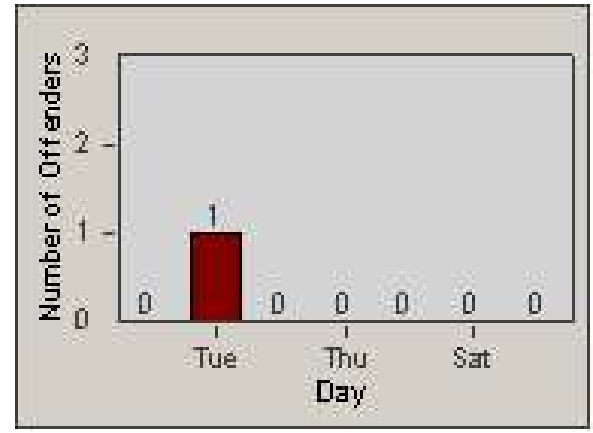

# Redflex Redlight Offender Statistics

CONTRACT: Oakland  
 DATE FROM: 1/Jul/2010

LOCATION: OKL-BEMA-01 MacAuthor Ave and Beaumont Ave  
 DATE TO: 31/Jul/2010

LANE 1

LANE 2

LANE 3

# Redflex Redlight Offender Statistics

CONTRACT: Oakland  
 DATE FROM: 1/Jul/2010

LOCATION: OKL-BEMA-01 MacAuthor Ave and Beaumont Ave  
 DATE TO: 31/Jul/2010

LANE 4

LANE TOTAL