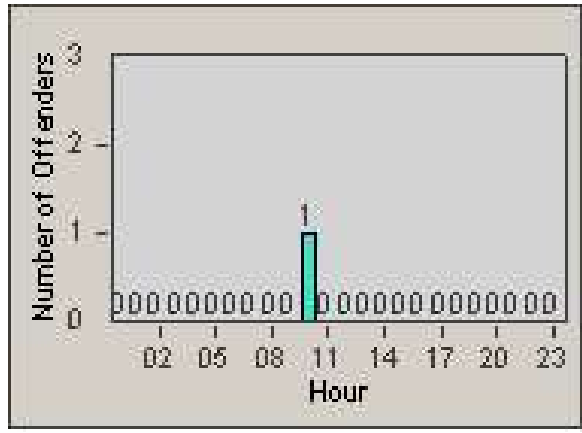

# Redflex Redlight Offender Statistics

CONTRACT: Oakland  
 DATE FROM: 1/Jul/2010

LOCATION: OKL-BEMA-01 MacAuthor Ave and Beaumont Ave  
 DATE TO: 31/Jul/2010

LANE 1

LANE 2

LANE 3

# Redflex Redlight Offender Statistics

CONTRACT: Oakland  
 DATE FROM: 1/Jul/2010

LOCATION: OKL-BEMA-01 MacAuthor Ave and Beaumont Ave  
 DATE TO: 31/Jul/2010

LANE 4

LANE TOTAL

# Redflex Redlight Offender Statistics

CONTRACT: Oakland  
 DATE FROM: 1/Jul/2010

LOCATION: OKL-BEMA-01 MacAuthor Ave and Beaumont Ave  
 DATE TO: 31/Jul/2010