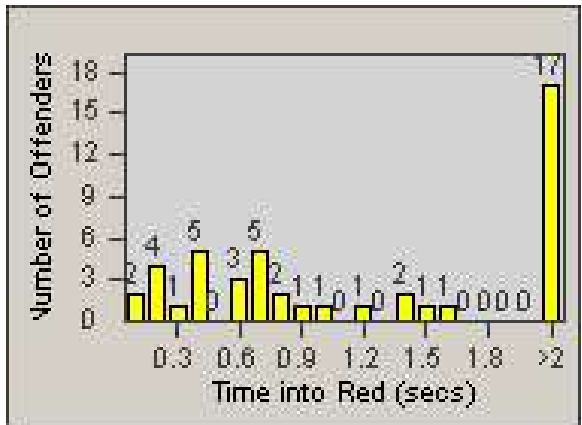

# Redflex Redlight Offender Statistics

CONTRACT: Oakland  
 DATE FROM: 1/Jul/2010

LOCATION: OKL-BEMA-01 MacAuthor Ave and Beaumont Ave  
 DATE TO: 31/Jul/2010

LANE 1

LANE 2

LANE 3

# Redflex Redlight Offender Statistics

CONTRACT: Oakland  
 DATE FROM: 1/Jul/2010

LOCATION: OKL-BEMA-01 MacAuthor Ave and Beaumont Ave  
 DATE TO: 31/Jul/2010

LANE 4

LANE TOTAL

# Redflex Redlight Offender Statistics

CONTRACT: Oakland  
 DATE FROM: 1/Jul/2010

LOCATION: OKL-BEMA-01 MacAuthor Ave and Beaumont Ave  
 DATE TO: 31/Jul/2010