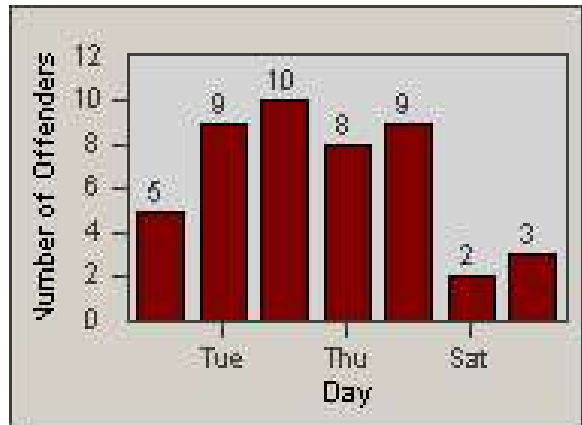

# Redflex Redlight Offender Statistics

CONTRACT: Oakland  
 DATE FROM: 1/Jul/2010

LOCATION: OKL-BEMA-01 MacAuthor Ave and Beaumont Ave  
 DATE TO: 31/Jul/2010

LANE 1

LANE 2

LANE 3

# Redflex Redlight Offender Statistics

CONTRACT: Oakland  
 DATE FROM: 1/Jul/2010

LOCATION: OKL-BEMA-01 MacAuthor Ave and Beaumont Ave  
 DATE TO: 31/Jul/2010

LANE 4

LANE TOTAL

# Redflex Redlight Offender Statistics

CONTRACT: Oakland  
 DATE FROM: 1/Jul/2010

LOCATION: OKL-BEMA-01 MacAuthor Ave and Beaumont Ave  
 DATE TO: 31/Jul/2010