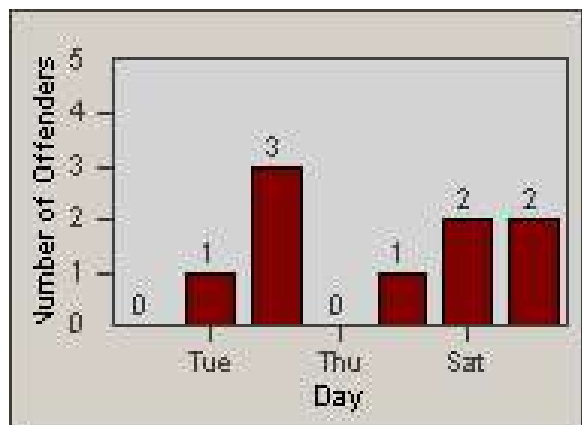

# Redflex Redlight Offender Statistics

CONTRACT: Oakland  
 DATE FROM: 1/Jul/2010

LOCATION: OKL-BEMA-01 MacAuthor Ave and Beaumont Ave  
 DATE TO: 31/Jul/2010

LANE 1

LANE 2

LANE 3

# Redflex Redlight Offender Statistics

CONTRACT: Oakland  
 DATE FROM: 1/Jul/2010

LOCATION: OKL-BEMA-01 MacAuthor Ave and Beaumont Ave  
 DATE TO: 31/Jul/2010

LANE 4

LANE TOTAL