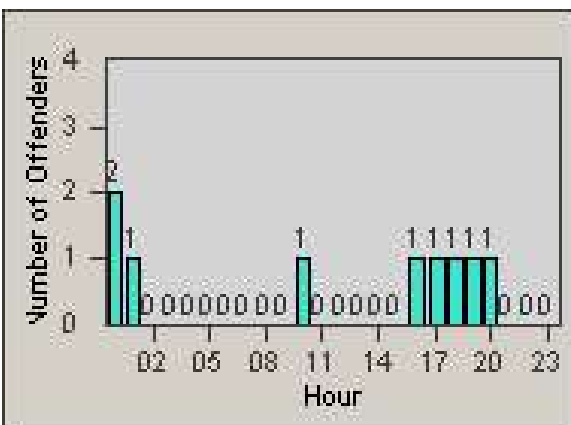

# Redflex Redlight Offender Statistics

CONTRACT: Oakland  
 DATE FROM: 1/Jul/2010

LOCATION: OKL-BEMA-01 MacAuthor Ave and Beaumont Ave  
 DATE TO: 31/Jul/2010

LANE 1

LANE 2

LANE 3

# Redflex Redlight Offender Statistics

CONTRACT: Oakland  
 DATE FROM: 1/Jul/2010

LOCATION: OKL-BEMA-01 MacAuthor Ave and Beaumont Ave  
 DATE TO: 31/Jul/2010

LANE 4

LANE TOTAL

# Redflex Redlight Offender Statistics

CONTRACT: Oakland  
 DATE FROM: 1/Jul/2010

LOCATION: OKL-BEMA-01 MacAuthor Ave and Beaumont Ave  
 DATE TO: 31/Jul/2010