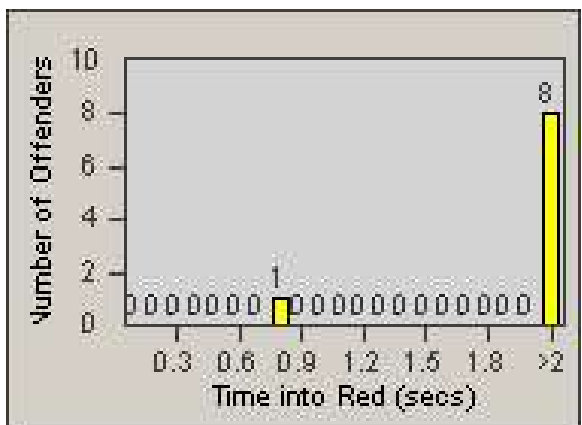

# Redflex Redlight Offender Statistics

CONTRACT: Oakland  
 DATE FROM: 1/Jul/2010

LOCATION: OKL-BEMA-01 MacAuthor Ave and Beaumont Ave  
 DATE TO: 31/Jul/2010

LANE 1

LANE 2

LANE 3

# Redflex Redlight Offender Statistics

CONTRACT: Oakland  
 DATE FROM: 1/Jul/2010

LOCATION: OKL-BEMA-01 MacAuthor Ave and Beaumont Ave  
 DATE TO: 31/Jul/2010

LANE 4

LANE TOTAL

# Redflex Redlight Offender Statistics

CONTRACT: Oakland  
 DATE FROM: 1/Jul/2010

LOCATION: OKL-BEMA-01 MacAuthor Ave and Beaumont Ave  
 DATE TO: 31/Jul/2010