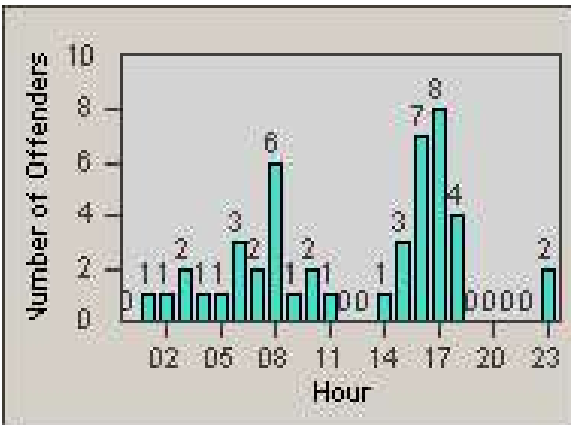

# Redflex Redlight Offender Statistics

CONTRACT: Oakland  
 DATE FROM: 1/Jul/2010

LOCATION: OKL-BEMA-01 MacAuthor Ave and Beaumont Ave  
 DATE TO: 31/Jul/2010

LANE 1

LANE 2

LANE 3

# Redflex Redlight Offender Statistics

CONTRACT: Oakland  
 DATE FROM: 1/Jul/2010

LOCATION: OKL-BEMA-01 MacAuthor Ave and Beaumont Ave  
 DATE TO: 31/Jul/2010

LANE 4

LANE TOTAL

# Redflex Redlight Offender Statistics

CONTRACT: Oakland  
 DATE FROM: 1/Jul/2010

LOCATION: OKL-BEMA-01 MacAuthor Ave and Beaumont Ave  
 DATE TO: 31/Jul/2010