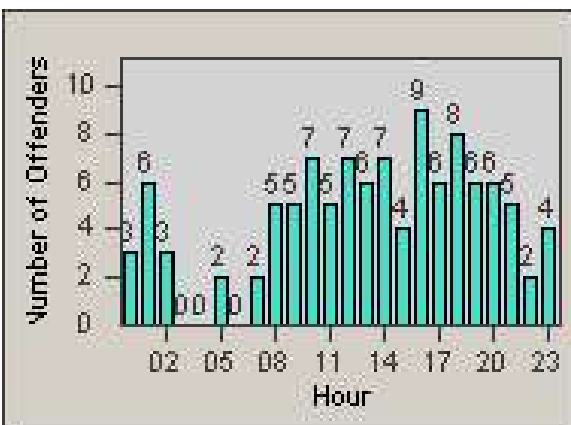

# Redflex Redlight Offender Statistics

CONTRACT: Oakland  
 DATE FROM: 1/Jul/2010

LOCATION: OKL-MC82-01 McArthur Blvd and 82nd Ave  
 DATE TO: 31/Jul/2010

LANE 1

LANE 2

LANE 3

# Redflex Redlight Offender Statistics

CONTRACT: Oakland  
 DATE FROM: 1/Jul/2010

LOCATION: OKL-MC82-01 Mcarthur Blvd and 82nd Ave  
 DATE TO: 31/Jul/2010

LANE 4

LANE TOTAL

# Redflex Redlight Offender Statistics

CONTRACT: Oakland  
 DATE FROM: 1/Jul/2010

LOCATION: OKL-MC82-01 Mearthur Blvd and 82nd Ave  
 DATE TO: 31/Jul/2010