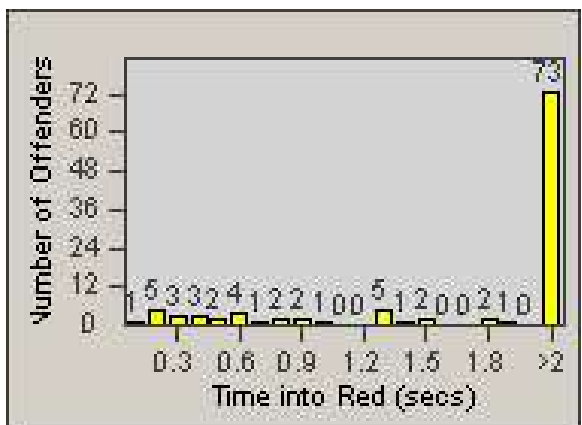

# Redflex Redlight Offender Statistics

CONTRACT: Oakland  
 DATE FROM: 1/Jul/2010

LOCATION: OKL-MC82-01 McArthur Blvd and 82nd Ave  
 DATE TO: 31/Jul/2010

LANE 1

LANE 2

LANE 3

# Redflex Redlight Offender Statistics

CONTRACT: Oakland  
 DATE FROM: 1/Jul/2010

LOCATION: OKL-MC82-01 Mcarthur Blvd and 82nd Ave  
 DATE TO: 31/Jul/2010

LANE 4

LANE TOTAL

# Redflex Redlight Offender Statistics

CONTRACT: Oakland  
 DATE FROM: 1/Jul/2010

LOCATION: OKL-MC82-01 Mearthur Blvd and 82nd Ave  
 DATE TO: 31/Jul/2010