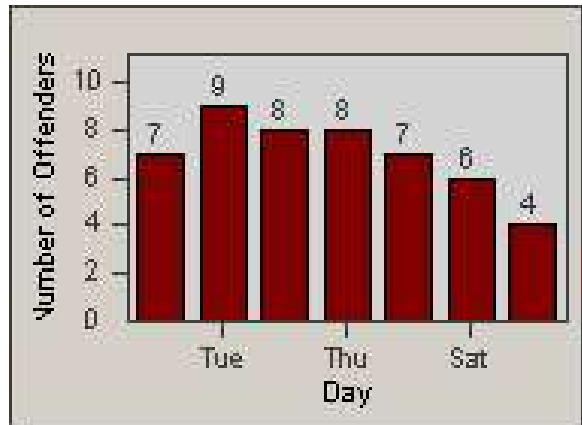

# Redflex Redlight Offender Statistics

CONTRACT: Oakland  
 DATE FROM: 1/Jul/2010

LOCATION: OKL-MC82-01 McArthur Blvd and 82nd Ave  
 DATE TO: 31/Jul/2010

LANE 1

LANE 2

LANE 3

# Redflex Redlight Offender Statistics

CONTRACT: Oakland  
 DATE FROM: 1/Jul/2010

LOCATION: OKL-MC82-01 Mcarthur Blvd and 82nd Ave  
 DATE TO: 31/Jul/2010

LANE 4

LANE TOTAL