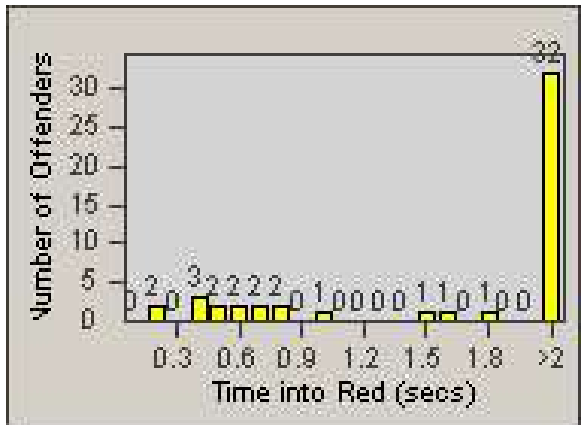

# Redflex Redlight Offender Statistics

CONTRACT: Oakland  
 DATE FROM: 1/Jul/2010

LOCATION: OKL-MC82-01 McArthur Blvd and 82nd Ave  
 DATE TO: 31/Jul/2010

LANE 1

LANE 2

LANE 3

# Redflex Redlight Offender Statistics

CONTRACT: Oakland  
 DATE FROM: 1/Jul/2010

LOCATION: OKL-MC82-01 Mcarthur Blvd and 82nd Ave  
 DATE TO: 31/Jul/2010

LANE 4

LANE TOTAL

# Redflex Redlight Offender Statistics

CONTRACT: Oakland  
 DATE FROM: 1/Jul/2010

LOCATION: OKL-MC82-01 Mearthur Blvd and 82nd Ave  
 DATE TO: 31/Jul/2010