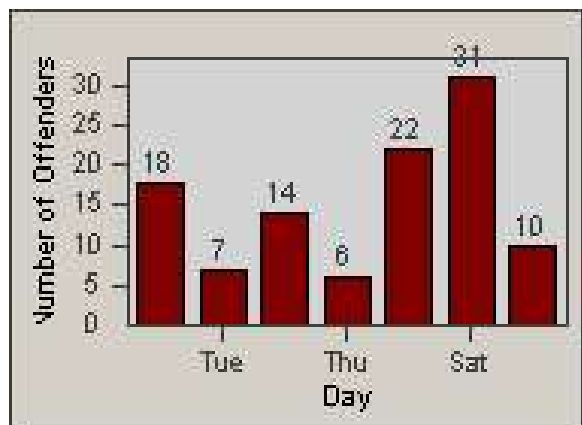

# Redflex Redlight Offender Statistics

CONTRACT: Oakland  
 DATE FROM: 1/Jul/2010

LOCATION: OKL-MC82-01 McArthur Blvd and 82nd Ave  
 DATE TO: 31/Jul/2010

LANE 1

LANE 2

LANE 3

# Redflex Redlight Offender Statistics

CONTRACT: Oakland  
 DATE FROM: 1/Jul/2010

LOCATION: OKL-MC82-01 Mcarthur Blvd and 82nd Ave  
 DATE TO: 31/Jul/2010

LANE 4

LANE TOTAL