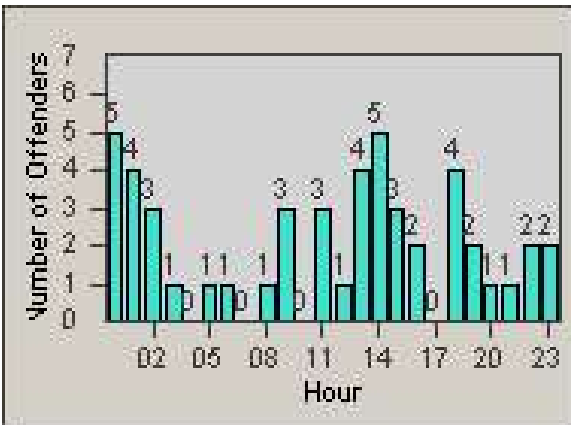

# Redflex Redlight Offender Statistics

CONTRACT: Oakland  
 DATE FROM: 1/Jul/2010

LOCATION: OKL-MC82-01 McArthur Blvd and 82nd Ave  
 DATE TO: 31/Jul/2010

LANE 1

LANE 2

LANE 3

# Redflex Redlight Offender Statistics

CONTRACT: Oakland  
 DATE FROM: 1/Jul/2010

LOCATION: OKL-MC82-01 Mcarthur Blvd and 82nd Ave  
 DATE TO: 31/Jul/2010

LANE 4

LANE TOTAL

# Redflex Redlight Offender Statistics

CONTRACT: Oakland  
 DATE FROM: 1/Jul/2010

LOCATION: OKL-MC82-01 Mearthur Blvd and 82nd Ave  
 DATE TO: 31/Jul/2010