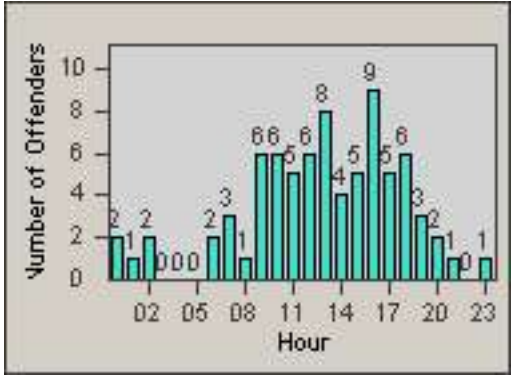

Redflex Redlight Offender Statistics

CONTRACT: Oakland **LOCATION:** OKL-66SL-01 66th and San Leandro
DATE FROM: 01-Jul-2011 **DATE TO:** 31-Jul-2011

LANE 1

LANE 2

LANE 3

Redflex Redlight Offender Statistics

CONTRACT: Oakland LOCATION: OKL-66SL-01 66th and San Leandro
DATE FROM: 01-Jul-2011 DATE TO: 31-Jul-2011

LANE 4

LANE TOTAL

Redflex Redlight Offender Statistics

CONTRACT: Oakland **LOCATION:** OKL-66SL-01 66th and San Leandro
DATE FROM: 01-Jul-2011 **DATE TO:** 31-Jul-2011