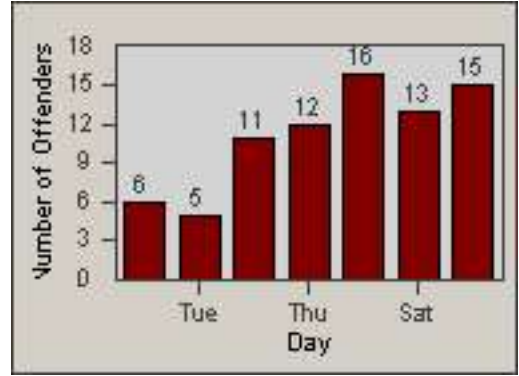

Redflex Redlight Offender Statistics

CONTRACT: Oakland **LOCATION:** OKL-66SL-01 66th and San Leandro
DATE FROM: 01-Jul-2011 **DATE TO:** 31-Jul-2011

LANE 1

LANE 2

LANE 3

Redflex Redlight Offender Statistics

CONTRACT: Oakland LOCATION: OKL-66SL-01 66th and San Leandro
DATE FROM: 01-Jul-2011 DATE TO: 31-Jul-2011

LANE 4

LANE TOTAL

Redflex Redlight Offender Statistics

CONTRACT: Oakland **LOCATION:** OKL-66SL-01 66th and San Leandro
DATE FROM: 01-Jul-2011 **DATE TO:** 31-Jul-2011