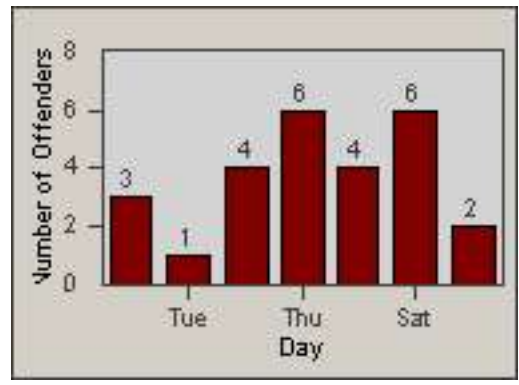

Redflex Redlight Offender Statistics

CONTRACT: Oakland **LOCATION:** OKL-66SL-01 66th and San Leandro
DATE FROM: 01-Jul-2011 **DATE TO:** 31-Jul-2011

LANE 1

LANE 2

LANE 3

Redflex Redlight Offender Statistics

CONTRACT: Oakland LOCATION: OKL-66SL-01 66th and San Leandro
DATE FROM: 01-Jul-2011 DATE TO: 31-Jul-2011

LANE 4

LANE TOTAL

Redflex Redlight Offender Statistics

CONTRACT: Oakland **LOCATION:** OKL-66SL-01 66th and San Leandro
DATE FROM: 01-Jul-2011 **DATE TO:** 31-Jul-2011