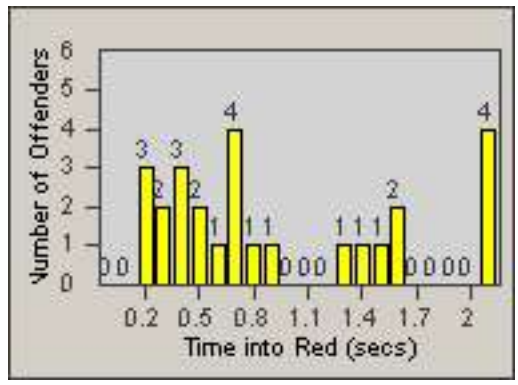

Redflex Redlight Offender Statistics

CONTRACT: Oakland **LOCATION:** OKL-66SL-01 66th and San Leandro
DATE FROM: 01-Jul-2011 **DATE TO:** 31-Jul-2011

LANE 1

LANE 2

LANE 3

Redflex Redlight Offender Statistics

CONTRACT: Oakland LOCATION: OKL-66SL-01 66th and San Leandro
DATE FROM: 01-Jul-2011 DATE TO: 31-Jul-2011

LANE 4

LANE TOTAL

Redflex Redlight Offender Statistics

CONTRACT: Oakland **LOCATION:** OKL-66SL-01 66th and San Leandro
DATE FROM: 01-Jul-2011 **DATE TO:** 31-Jul-2011