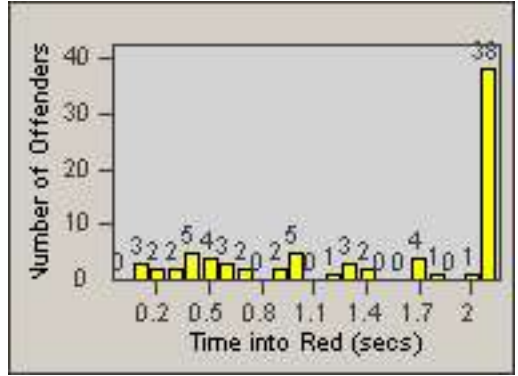

Redflex Redlight Offender Statistics

CONTRACT: Oakland **LOCATION:** OKL-66SL-01 66th and San Leandro
DATE FROM: 01-Jul-2011 **DATE TO:** 31-Jul-2011

LANE 1

LANE 2

LANE 3

Redflex Redlight Offender Statistics

CONTRACT: Oakland LOCATION: OKL-66SL-01 66th and San Leandro
DATE FROM: 01-Jul-2011 DATE TO: 31-Jul-2011

LANE 4

LANE TOTAL

Redflex Redlight Offender Statistics

CONTRACT: Oakland **LOCATION:** OKL-66SL-01 66th and San Leandro
DATE FROM: 01-Jul-2011 **DATE TO:** 31-Jul-2011