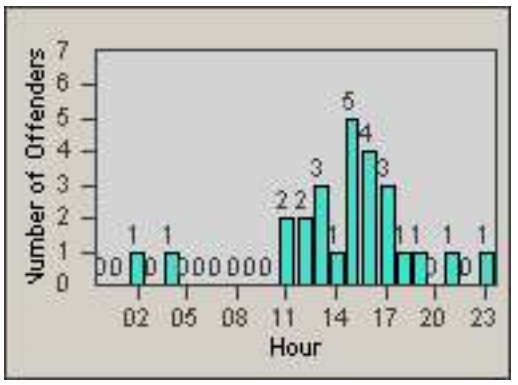

Redflex Redlight Offender Statistics

CONTRACT: Oakland **LOCATION:** OKL-66SL-01 66th and San Leandro
DATE FROM: 01-Jul-2011 **DATE TO:** 31-Jul-2011

LANE 1

LANE 2

LANE 3

Redflex Redlight Offender Statistics

CONTRACT: Oakland LOCATION: OKL-66SL-01 66th and San Leandro
DATE FROM: 01-Jul-2011 DATE TO: 31-Jul-2011

LANE 4

LANE TOTAL

Redflex Redlight Offender Statistics

CONTRACT: Oakland **LOCATION:** OKL-66SL-01 66th and San Leandro
DATE FROM: 01-Jul-2011 **DATE TO:** 31-Jul-2011