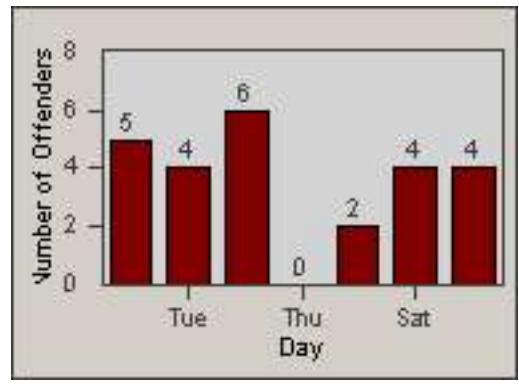

Redflex Redlight Offender Statistics

CONTRACT: Oakland
 DATE FROM: 01-Jul-2011

LOCATION: OKL-NO27-01 WB 27th St and Northgate Ave
 DATE TO: 31-Jul-2011

LANE 1

LANE 2

LANE 3

Redflex Redlight Offender Statistics

CONTRACT: Oakland
 DATE FROM: 01-Jul-2011

LOCATION: OKL-NO27-01 WB 27th St and Northgate Ave
 DATE TO: 31-Jul-2011

LANE 4

LANE TOTAL

Redflex Redlight Offender Statistics

CONTRACT: Oakland
 DATE FROM: 01-Jul-2011