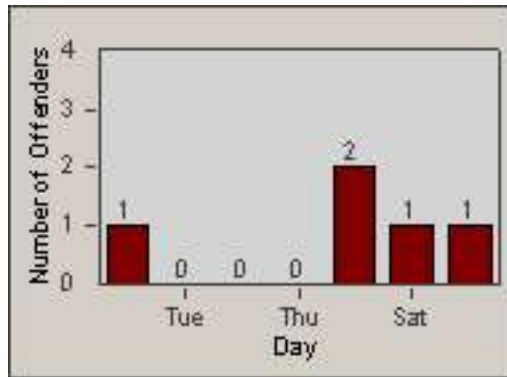

Redflex Redlight Offender Statistics

CONTRACT: Oakland
 DATE FROM: 01-Jul-2011

LOCATION: OKL-NO27-01 WB 27th St and Northgate Ave
 DATE TO: 31-Jul-2011

LANE 1

LANE 2

LANE 3

Redflex Redlight Offender Statistics

CONTRACT: Oakland
 DATE FROM: 01-Jul-2011

LOCATION: OKL-NO27-01 WB 27th St and Northgate Ave
 DATE TO: 31-Jul-2011

LANE 4

LANE TOTAL

Redflex Redlight Offender Statistics

CONTRACT: Oakland
 DATE FROM: 01-Jul-2011