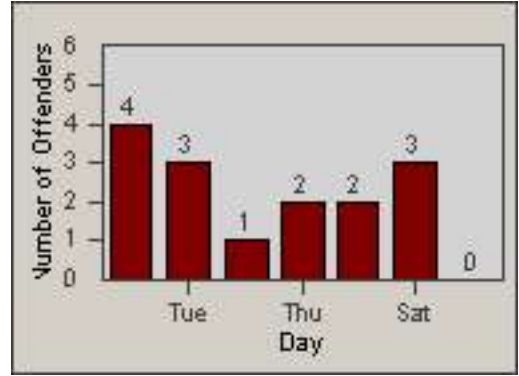

Redflex Redlight Offender Statistics

CONTRACT: Oakland
 DATE FROM: 01-Jul-2011

LOCATION: OKL-NO27-01 WB 27th St and Northgate Ave
 DATE TO: 31-Jul-2011

LANE 1

LANE 2

LANE 3

Redflex Redlight Offender Statistics

CONTRACT: Oakland
 DATE FROM: 01-Jul-2011

LOCATION: OKL-NO27-01 WB 27th St and Northgate Ave
 DATE TO: 31-Jul-2011

LANE 4

LANE TOTAL

Redflex Redlight Offender Statistics

CONTRACT: Oakland
 DATE FROM: 01-Jul-2011