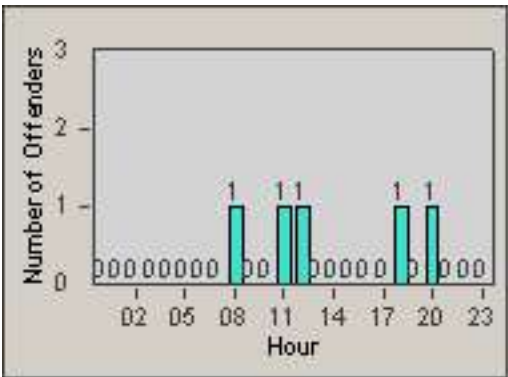

Redflex Redlight Offender Statistics

CONTRACT: Oakland
 DATE FROM: 01-Jul-2011

LOCATION: OKL-NO27-01 WB 27th St and Northgate Ave
 DATE TO: 31-Jul-2011

LANE 1

LANE 2

LANE 3

Redflex Redlight Offender Statistics

CONTRACT: Oakland
 DATE FROM: 01-Jul-2011

LOCATION: OKL-NO27-01 WB 27th St and Northgate Ave
 DATE TO: 31-Jul-2011

LANE 4

LANE TOTAL

Redflex Redlight Offender Statistics

CONTRACT: Oakland
 DATE FROM: 01-Jul-2011