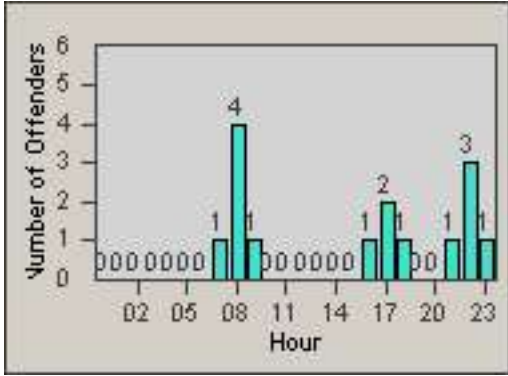

Redflex Redlight Offender Statistics

CONTRACT: Oakland
 DATE FROM: 01-Jul-2011

LOCATION: OKL-NO27-01 WB 27th St and Northgate Ave
 DATE TO: 31-Jul-2011

LANE 1

LANE 2

LANE 3

Redflex Redlight Offender Statistics

CONTRACT: Oakland
 DATE FROM: 01-Jul-2011

LOCATION: OKL-NO27-01 WB 27th St and Northgate Ave
 DATE TO: 31-Jul-2011

LANE 4

LANE TOTAL

Redflex Redlight Offender Statistics

CONTRACT: Oakland
 DATE FROM: 01-Jul-2011