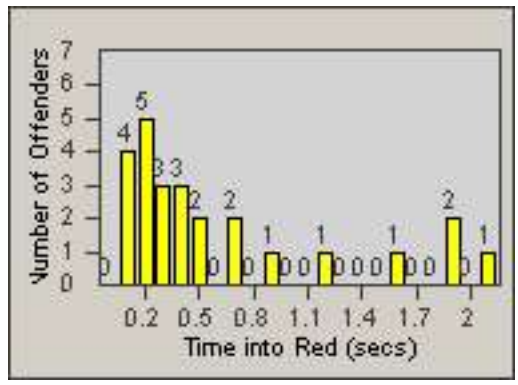

Redflex Redlight Offender Statistics

CONTRACT: Oakland
 DATE FROM: 01-Jul-2011

LOCATION: OKL-NO27-01 WB 27th St and Northgate Ave
 DATE TO: 31-Jul-2011

LANE 1

LANE 2

LANE 3

Redflex Redlight Offender Statistics

CONTRACT: Oakland
 DATE FROM: 01-Jul-2011

LOCATION: OKL-NO27-01 WB 27th St and Northgate Ave
 DATE TO: 31-Jul-2011

LANE 4

LANE TOTAL

Redflex Redlight Offender Statistics

CONTRACT: Oakland
 DATE FROM: 01-Jul-2011