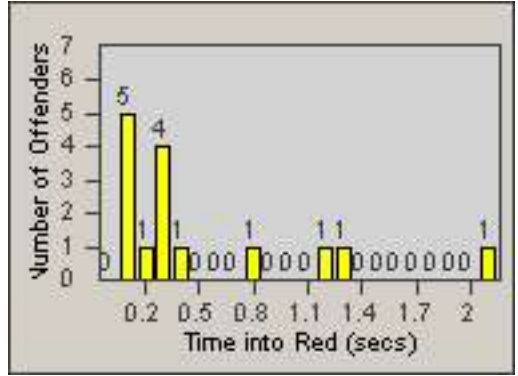

Redflex Redlight Offender Statistics

CONTRACT: Oakland
 DATE FROM: 01-Jul-2011

LOCATION: OKL-NO27-01 WB 27th St and Northgate Ave
 DATE TO: 31-Jul-2011

LANE 1

LANE 2

LANE 3

Redflex Redlight Offender Statistics

CONTRACT: Oakland
 DATE FROM: 01-Jul-2011

LOCATION: OKL-NO27-01 WB 27th St and Northgate Ave
 DATE TO: 31-Jul-2011

LANE 4

LANE TOTAL

Redflex Redlight Offender Statistics

CONTRACT: Oakland
 DATE FROM: 01-Jul-2011