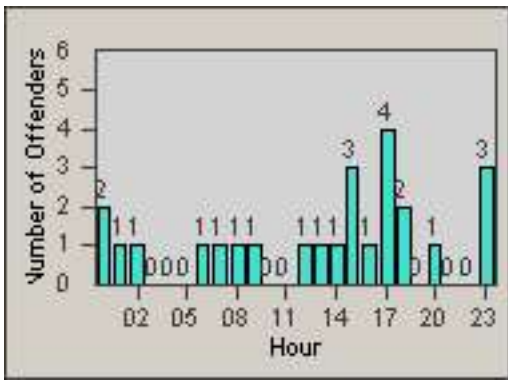

Redflex Redlight Offender Statistics

CONTRACT: Oakland
 DATE FROM: 01-Jul-2011

LOCATION: OKL-NO27-01 WB 27th St and Northgate Ave
 DATE TO: 31-Jul-2011

LANE 1

LANE 2

LANE 3

Redflex Redlight Offender Statistics

CONTRACT: Oakland
 DATE FROM: 01-Jul-2011

LOCATION: OKL-NO27-01 WB 27th St and Northgate Ave
 DATE TO: 31-Jul-2011

LANE 4

LANE TOTAL

Redflex Redlight Offender Statistics

CONTRACT: Oakland
 DATE FROM: 01-Jul-2011