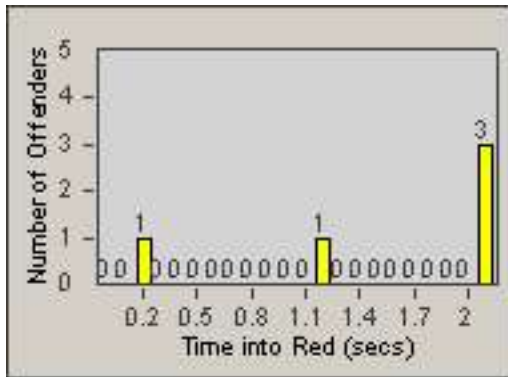

Redflex Redlight Offender Statistics

CONTRACT: Oakland
 DATE FROM: 01-Jul-2011

LOCATION: OKL-NO27-01 WB 27th St and Northgate Ave
 DATE TO: 31-Jul-2011

LANE 1

LANE 2

LANE 3

Redflex Redlight Offender Statistics

CONTRACT: Oakland
 DATE FROM: 01-Jul-2011

LOCATION: OKL-NO27-01 WB 27th St and Northgate Ave
 DATE TO: 31-Jul-2011

LANE 4

LANE TOTAL

Redflex Redlight Offender Statistics

CONTRACT: Oakland
 DATE FROM: 01-Jul-2011