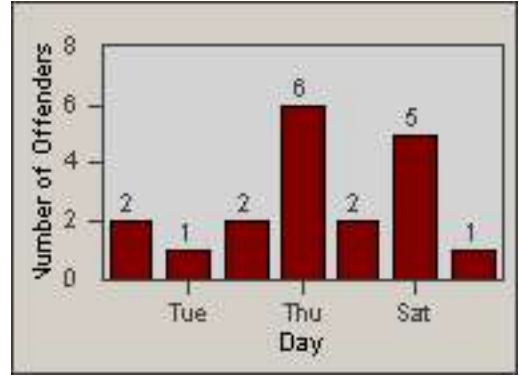

Redflex Redlight Offender Statistics

CONTRACT: Oakland
 DATE FROM: 01-Jul-2011

LOCATION: OKL-REMO-01 Redwood Road and Monterey Boulevard
 DATE TO: 31-Jul-2011

LANE 1

LANE 2

LANE 3

Redflex Redlight Offender Statistics

CONTRACT: Oakland
 DATE FROM: 01-Jul-2011

LOCATION: OKL-REMO-01 Redwood Road and Monterey Boulevard
 DATE TO: 31-Jul-2011

LANE 4

LANE TOTAL

Redflex Redlight Offender Statistics

CONTRACT: Oakland
 DATE FROM: 01-Jul-2011