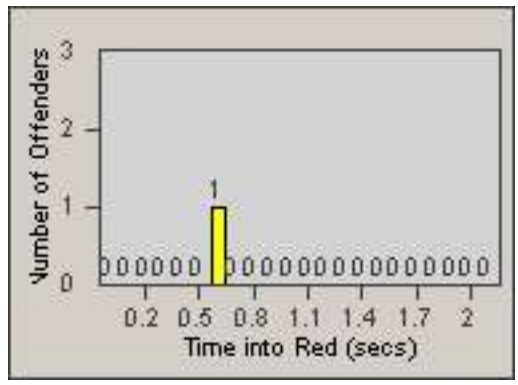

Redflex Redlight Offender Statistics

CONTRACT: Oakland
 DATE FROM: 01-Jul-2011

LOCATION: OKL-REMO-01 Redwood Road and Monterey Boulevard
 DATE TO: 31-Jul-2011

LANE 1

LANE 2

LANE 3

Redflex Redlight Offender Statistics

CONTRACT: Oakland
 DATE FROM: 01-Jul-2011

LOCATION: OKL-REMO-01 Redwood Road and Monterey Boulevard
 DATE TO: 31-Jul-2011

LANE 4

LANE TOTAL

Redflex Redlight Offender Statistics

CONTRACT: Oakland
 DATE FROM: 01-Jul-2011