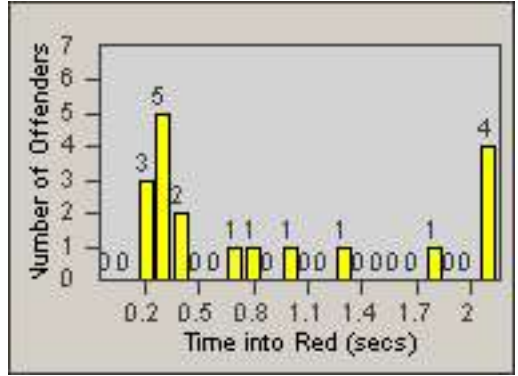

Redflex Redlight Offender Statistics

CONTRACT: Oakland
 DATE FROM: 01-Jul-2011

LOCATION: OKL-REMO-01 Redwood Road and Monterey Boulevard
 DATE TO: 31-Jul-2011

LANE 1

LANE 2

LANE 3

Redflex Redlight Offender Statistics

CONTRACT: Oakland
 DATE FROM: 01-Jul-2011

LOCATION: OKL-REMO-01 Redwood Road and Monterey Boulevard
 DATE TO: 31-Jul-2011

LANE 4

LANE TOTAL

Redflex Redlight Offender Statistics

CONTRACT: Oakland
 DATE FROM: 01-Jul-2011