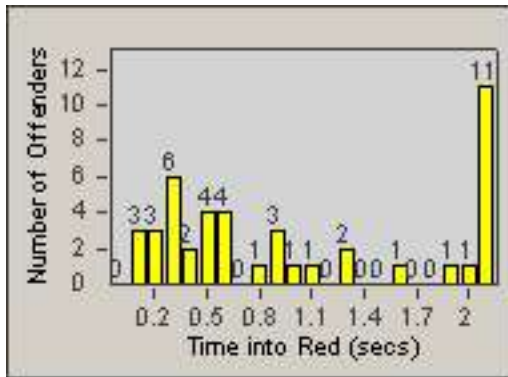

Redflex Redlight Offender Statistics

CONTRACT: Oakland
 DATE FROM: 01-Jul-2011

LOCATION: OKL-REMO-01 Redwood Road and Monterey Boulevard
 DATE TO: 31-Jul-2011

LANE 1

LANE 2

LANE 3

Redflex Redlight Offender Statistics

CONTRACT: Oakland
 DATE FROM: 01-Jul-2011

LOCATION: OKL-REMO-01 Redwood Road and Monterey Boulevard
 DATE TO: 31-Jul-2011

LANE 4

LANE TOTAL

Redflex Redlight Offender Statistics

CONTRACT: Oakland
 DATE FROM: 01-Jul-2011