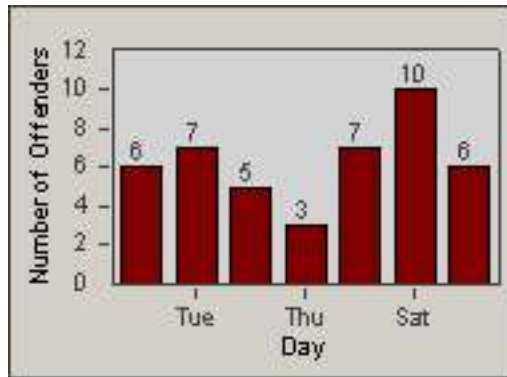

Redflex Redlight Offender Statistics

CONTRACT: Oakland
 DATE FROM: 01-Jul-2011

LOCATION: OKL-REMO-01 Redwood Road and Monterey Boulevard
 DATE TO: 31-Jul-2011

LANE 1

LANE 2

LANE 3

Redflex Redlight Offender Statistics

CONTRACT: Oakland
 DATE FROM: 01-Jul-2011

LOCATION: OKL-REMO-01 Redwood Road and Monterey Boulevard
 DATE TO: 31-Jul-2011

LANE 4

LANE TOTAL

Redflex Redlight Offender Statistics

CONTRACT: Oakland
 DATE FROM: 01-Jul-2011