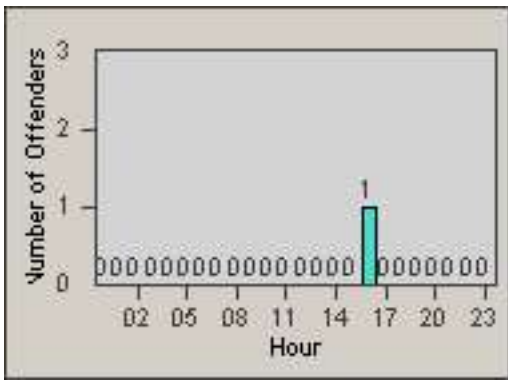

Redflex Redlight Offender Statistics

CONTRACT: Oakland
 DATE FROM: 01-Jul-2011

LOCATION: OKL-REMO-01 Redwood Road and Monterey Boulevard
 DATE TO: 31-Jul-2011

LANE 1

LANE 2

LANE 3

Redflex Redlight Offender Statistics

CONTRACT: Oakland
 DATE FROM: 01-Jul-2011

LOCATION: OKL-REMO-01 Redwood Road and Monterey Boulevard
 DATE TO: 31-Jul-2011

LANE 4

LANE TOTAL

Redflex Redlight Offender Statistics

CONTRACT: Oakland
 DATE FROM: 01-Jul-2011