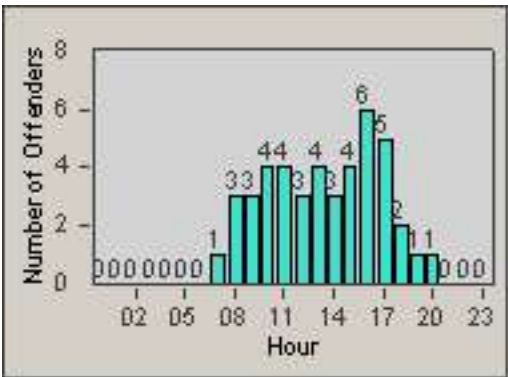

Redflex Redlight Offender Statistics

CONTRACT: Oakland
 DATE FROM: 01-Jul-2011

LOCATION: OKL-REMO-01 Redwood Road and Monterey Boulevard
 DATE TO: 31-Jul-2011

LANE 1

LANE 2

LANE 3

Redflex Redlight Offender Statistics

CONTRACT: Oakland
 DATE FROM: 01-Jul-2011

LOCATION: OKL-REMO-01 Redwood Road and Monterey Boulevard
 DATE TO: 31-Jul-2011

LANE 4

LANE TOTAL

Redflex Redlight Offender Statistics

CONTRACT: Oakland
 DATE FROM: 01-Jul-2011