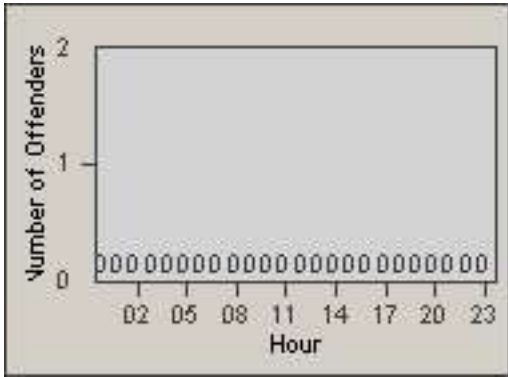

Redflex Redlight Offender Statistics

CONTRACT: Oakland
 DATE FROM: 01-Jul-2011

LOCATION: OKL-REMO-01 Redwood Road and Monterey Boulevard
 DATE TO: 31-Jul-2011

LANE 1

LANE 2

LANE 3

Redflex Redlight Offender Statistics

CONTRACT: Oakland
 DATE FROM: 01-Jul-2011

LOCATION: OKL-REMO-01 Redwood Road and Monterey Boulevard
 DATE TO: 31-Jul-2011

LANE 4

LANE TOTAL

Redflex Redlight Offender Statistics

CONTRACT: Oakland
 DATE FROM: 01-Jul-2011