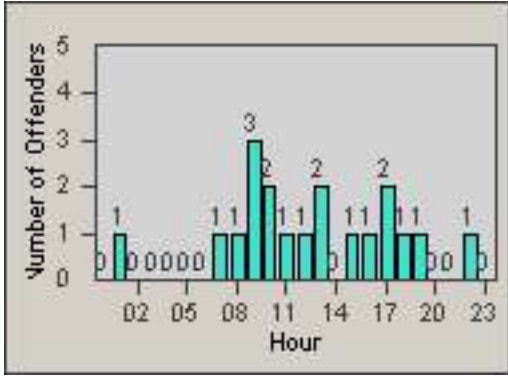

Redflex Redlight Offender Statistics

CONTRACT: Oakland
 DATE FROM: 01-Jul-2011

LOCATION: OKL-REMO-01 Redwood Road and Monterey Boulevard
 DATE TO: 31-Jul-2011

LANE 1

LANE 2

LANE 3

Redflex Redlight Offender Statistics

CONTRACT: Oakland
 DATE FROM: 01-Jul-2011

LOCATION: OKL-REMO-01 Redwood Road and Monterey Boulevard
 DATE TO: 31-Jul-2011

LANE 4

LANE TOTAL

Redflex Redlight Offender Statistics

CONTRACT: Oakland
 DATE FROM: 01-Jul-2011