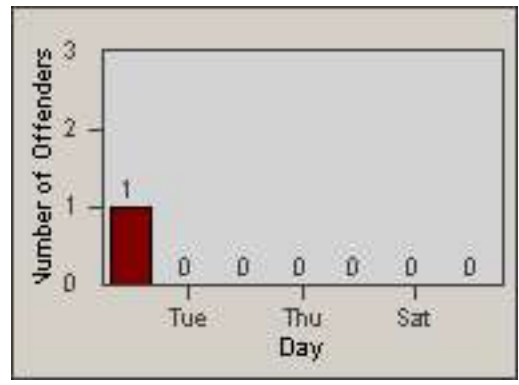

Redflex Redlight Offender Statistics

CONTRACT: Oakland
 DATE FROM: 01-Jul-2011

LOCATION: OKL-REMO-01 Redwood Road and Monterey Boulevard
 DATE TO: 31-Jul-2011

LANE 1

LANE 2

LANE 3

Redflex Redlight Offender Statistics

CONTRACT: Oakland
 DATE FROM: 01-Jul-2011

LOCATION: OKL-REMO-01 Redwood Road and Monterey Boulevard
 DATE TO: 31-Jul-2011

LANE 4

LANE TOTAL

Redflex Redlight Offender Statistics

CONTRACT: Oakland
 DATE FROM: 01-Jul-2011